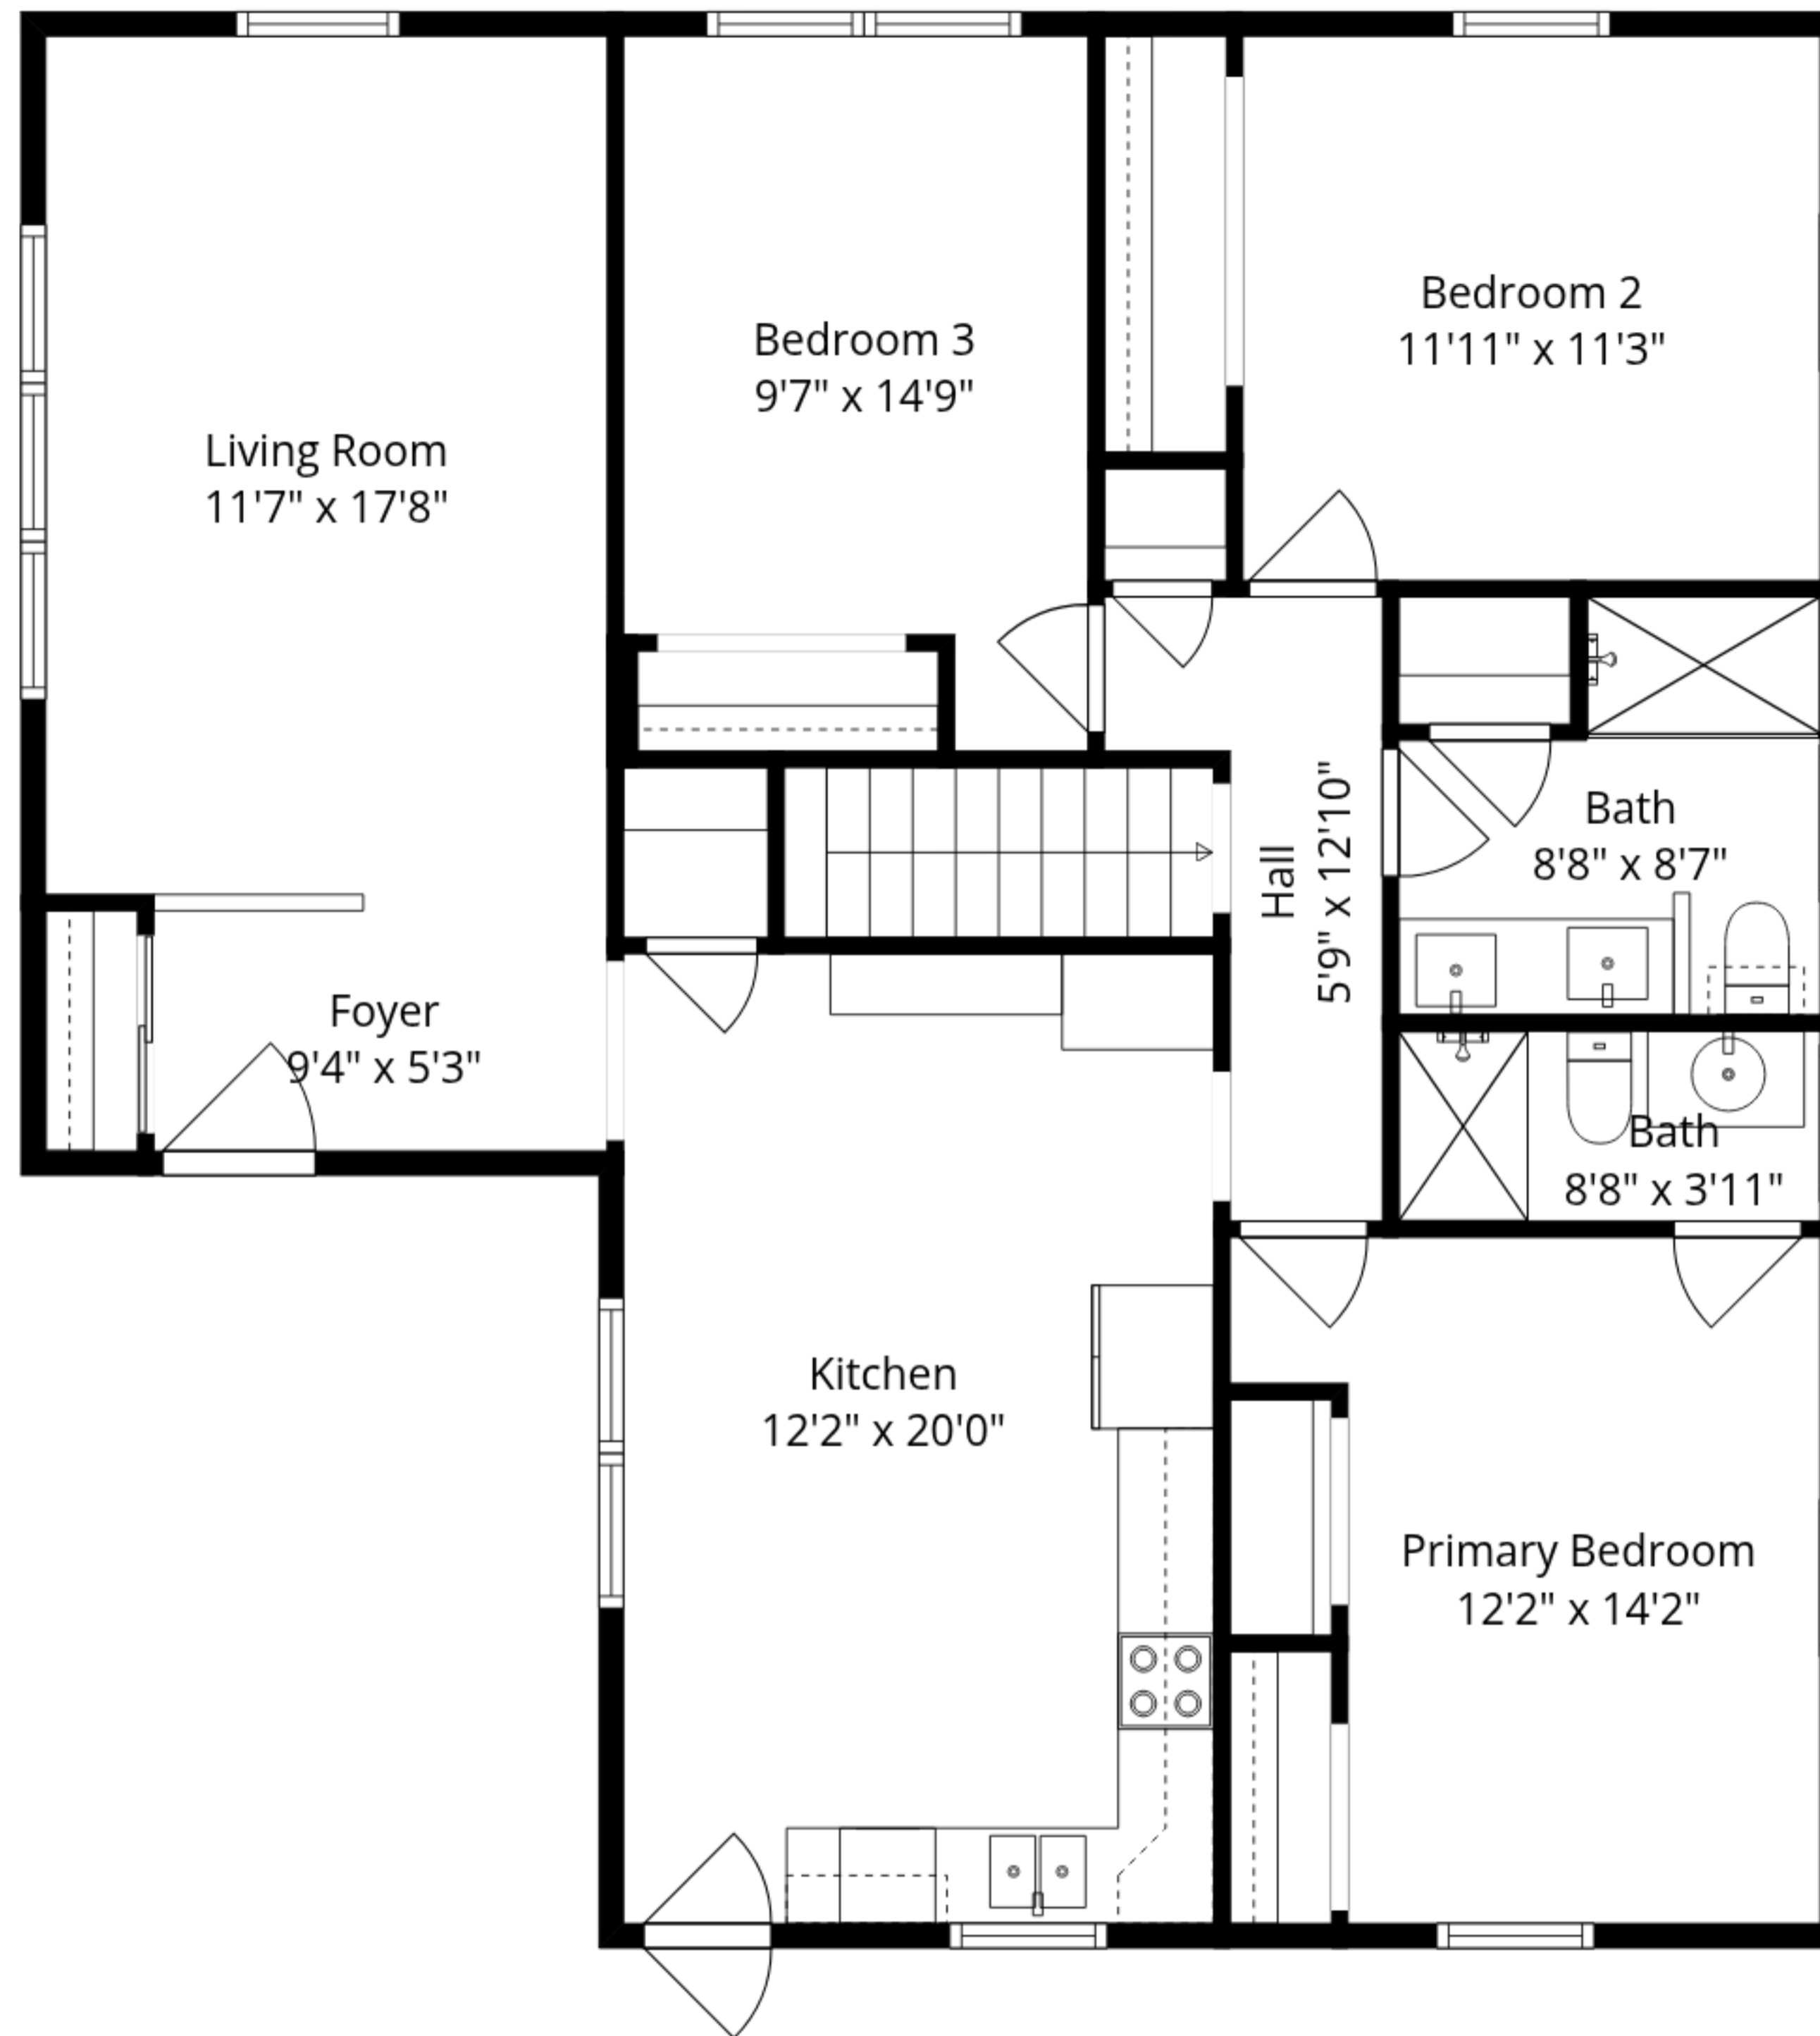

Total GLA: 2267 sq. ft | Total: 2617 sq. ft
Lower floor: 959 sq. ft (Excluded areas 350 sq. ft)
Main floor: 1308 sq. ft

Sizes And Dimensions Are Approximate. Actual May Vary.

Total GLA: 2267 sq. ft | Total: 2617 sq. ft
 Lower floor: 959 sq. ft (Excluded areas 350 sq. ft)
 Main floor: 1308 sq. ft

Sizes And Dimensions Are Approximate. Actual May Vary.

Total GLA: 2267 sq. ft | Total: 2617 sq. ft
 Lower floor: 959 sq. ft (Excluded areas 350 sq. ft)
 Main floor: 1308 sq. ft

Sizes And Dimensions Are Approximate. Actual May Vary.