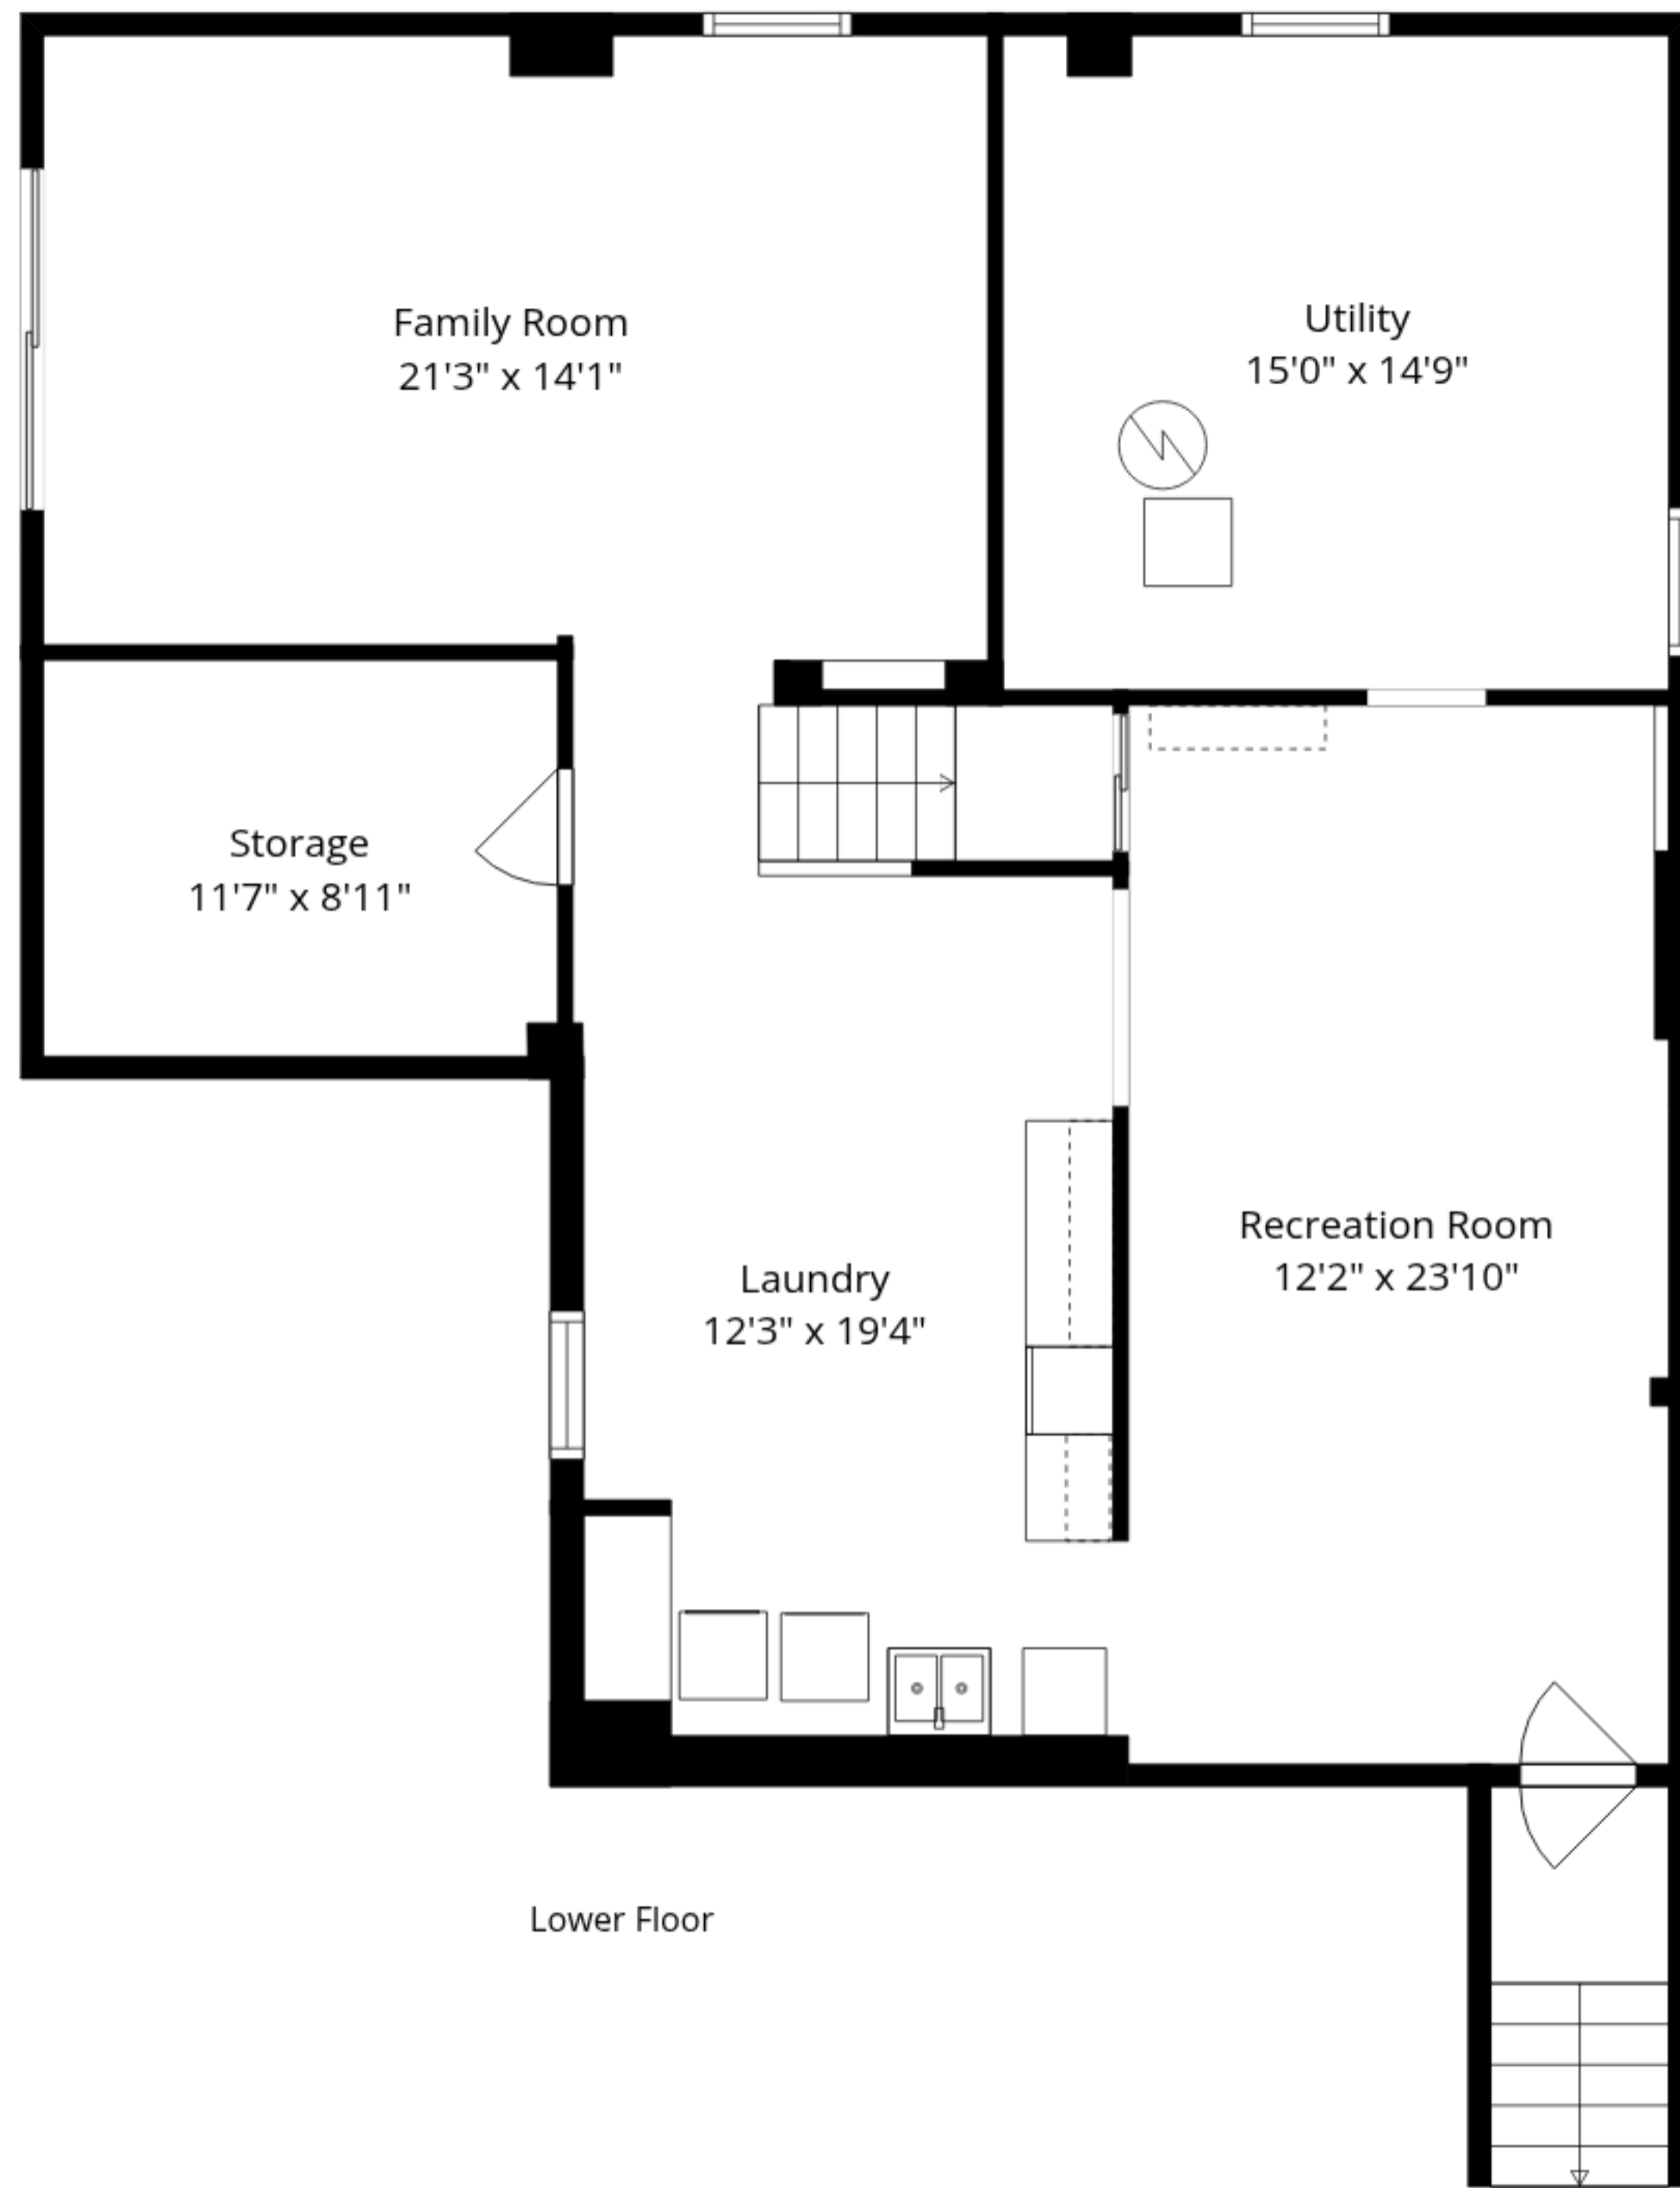

Total GLA: 2267 sq. ft | Total: 2617 sq. ft
Lower floor: 959 sq. ft (Excluded areas 350 sq. ft)
Main floor: 1308 sq. ft

Sizes And Dimensions Are Approximate. Actual May Vary.

Total GLA: 2267 sq. ft | Total: 2617 sq. ft
 Lower floor: 959 sq. ft (Excluded areas 350 sq. ft)
 Main floor: 1308 sq. ft

Sizes And Dimensions Are Approximate. Actual May Vary.

Total GLA: 2267 sq. ft | Total: 2617 sq. ft
 Lower floor: 959 sq. ft (Excluded areas 350 sq. ft)
 Main floor: 1308 sq. ft

Sizes And Dimensions Are Approximate. Actual May Vary.