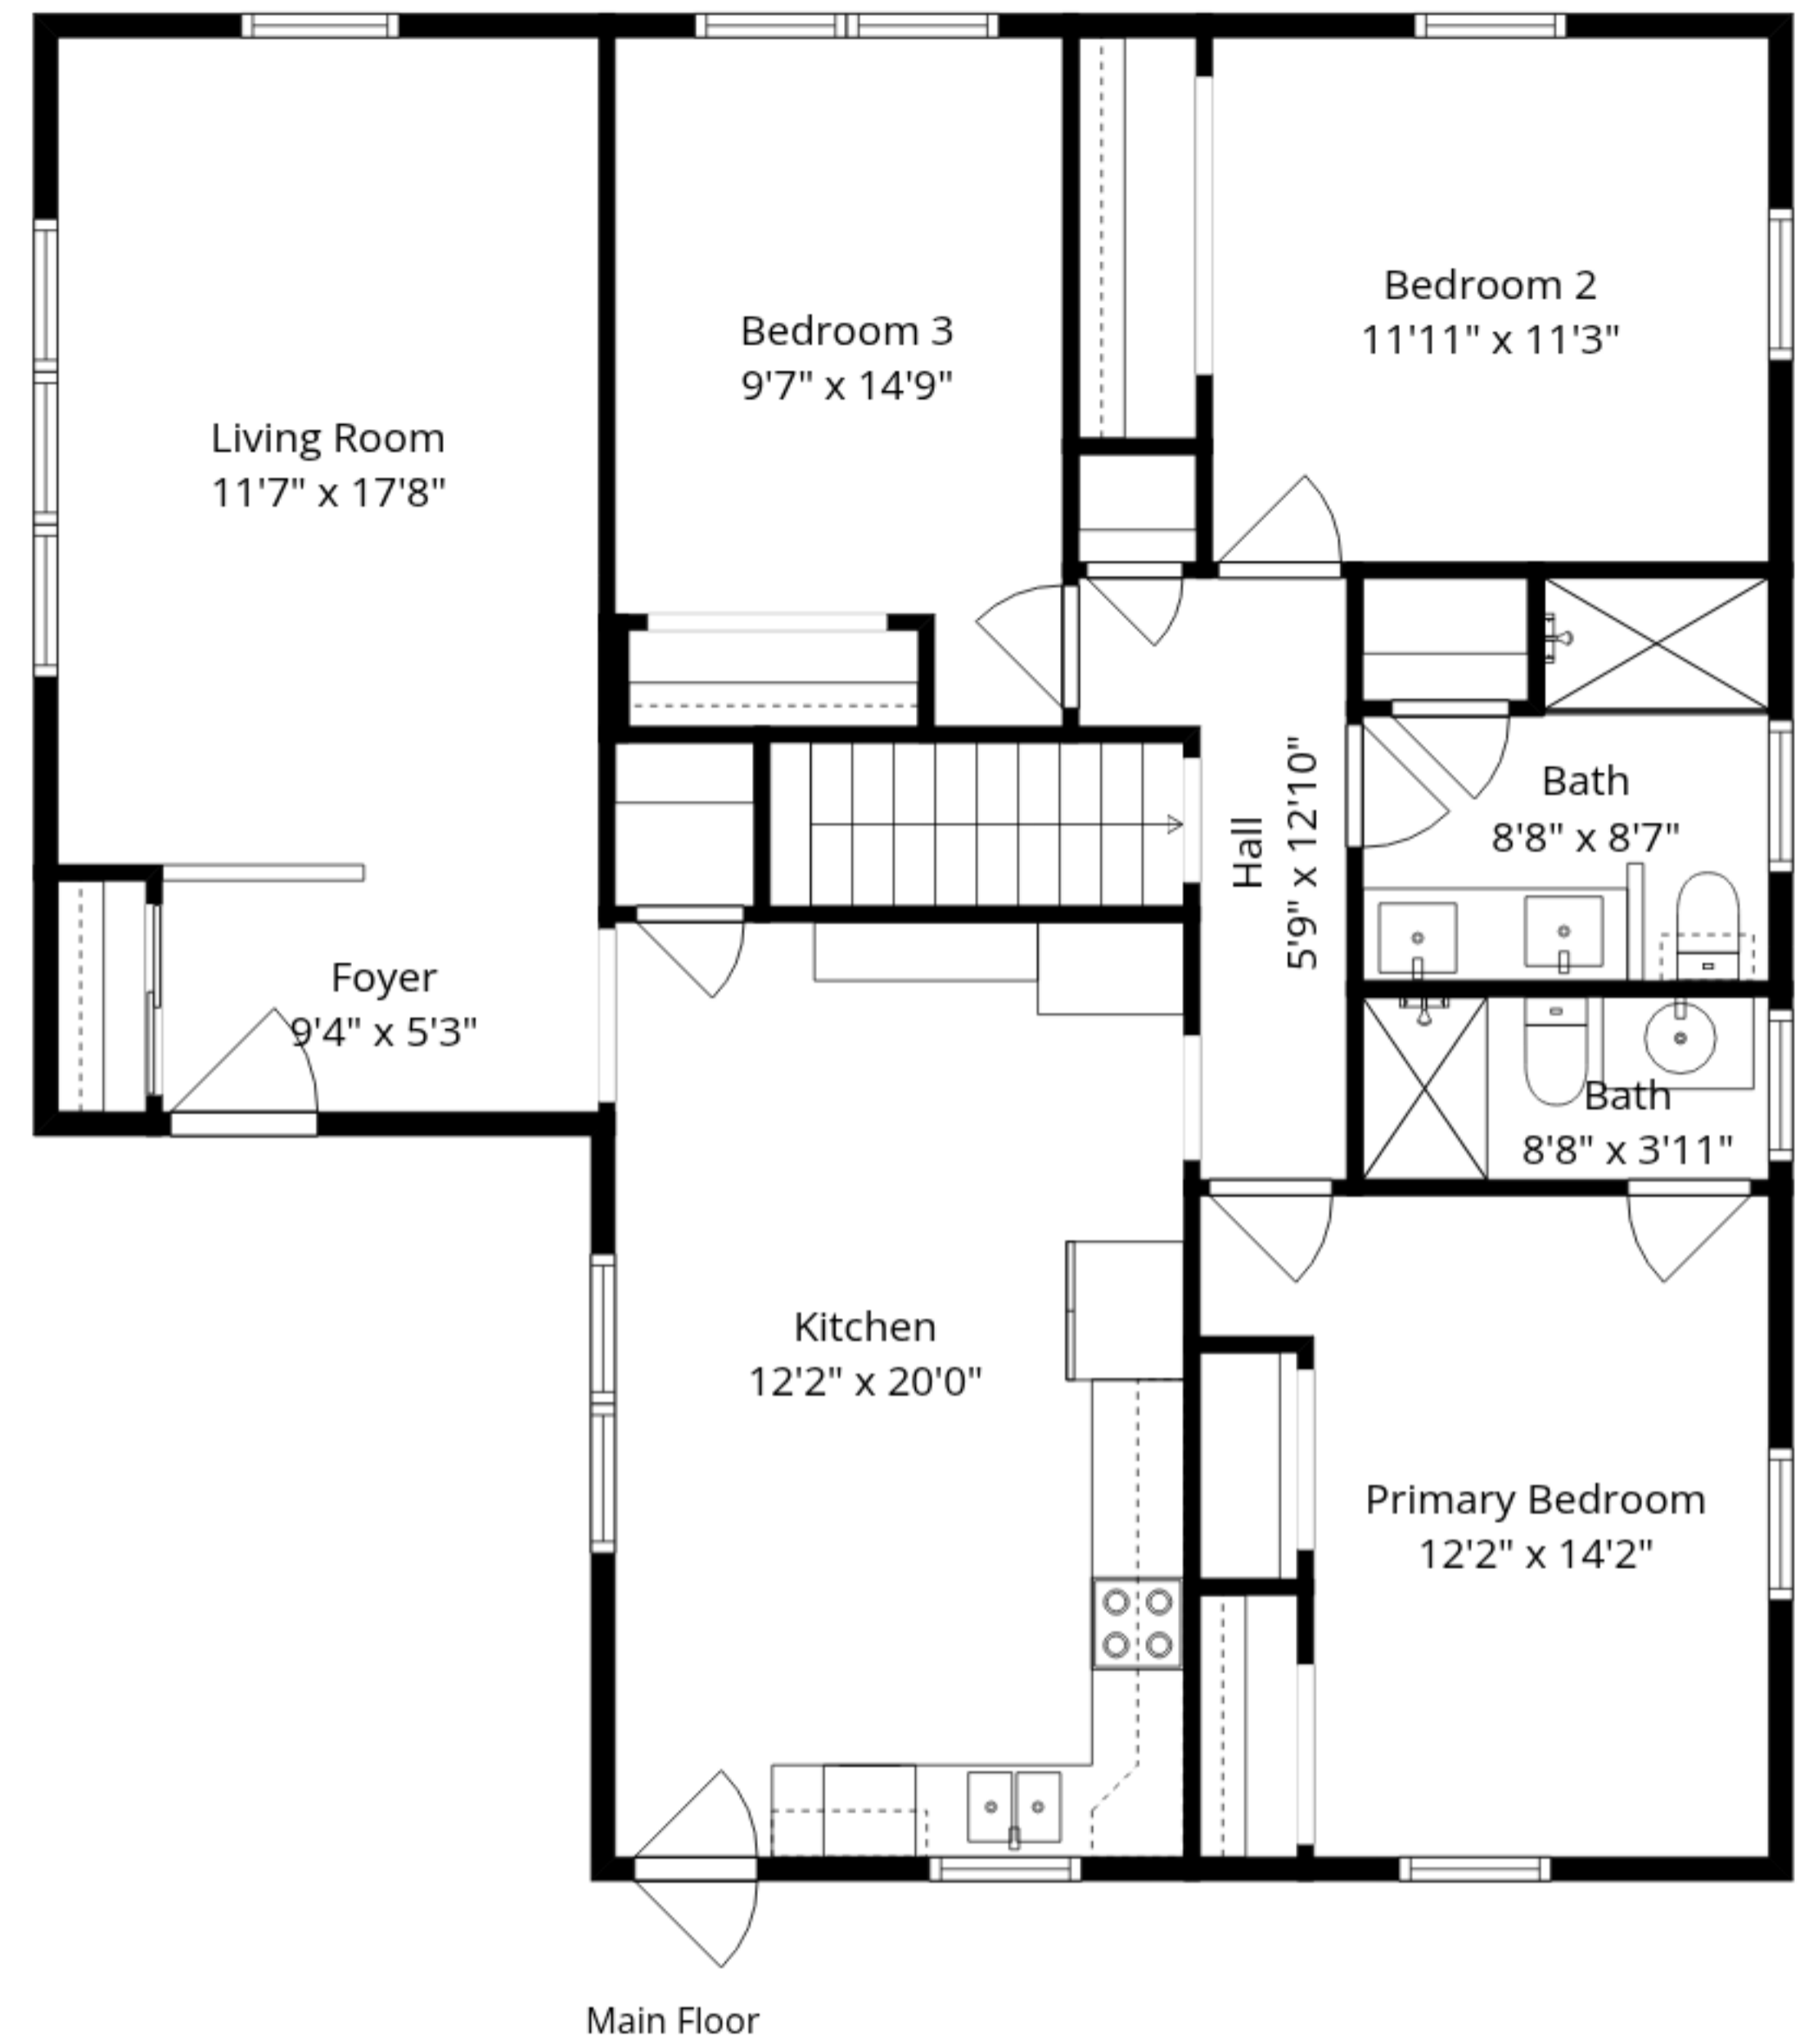

Total GLA: 2267 sq. ft | Total: 2617 sq. ft
Lower floor: 959 sq. ft (Excluded areas 350 sq. ft)
Main floor: 1308 sq. ft

Sizes And Dimensions Are Approximate. Actual May Vary.

Total GLA: 2267 sq. ft | Total: 2617 sq. ft
 Lower floor: 959 sq. ft (Excluded areas 350 sq. ft)
 Main floor: 1308 sq. ft

Sizes And Dimensions Are Approximate. Actual May Vary.

Total GLA: 2267 sq. ft | Total: 2617 sq. ft
 Lower floor: 959 sq. ft (Excluded areas 350 sq. ft)
 Main floor: 1308 sq. ft

Sizes And Dimensions Are Approximate. Actual May Vary.