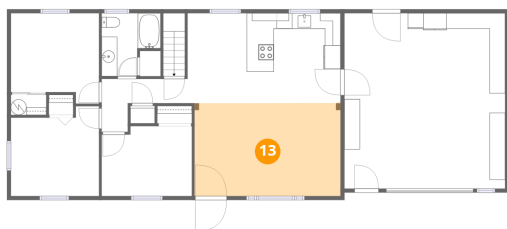

13 Floor 2 - Living Room

Dimensions: 18'8" x 12'0"
Area: 222 sq. ft
Counted as living area: Yes

Heated: Yes
Finished: Yes
Enclosed: Yes
Contiguous: Yes
Permitted: Yes
Wet space: No
Addition: No
Conversion: No