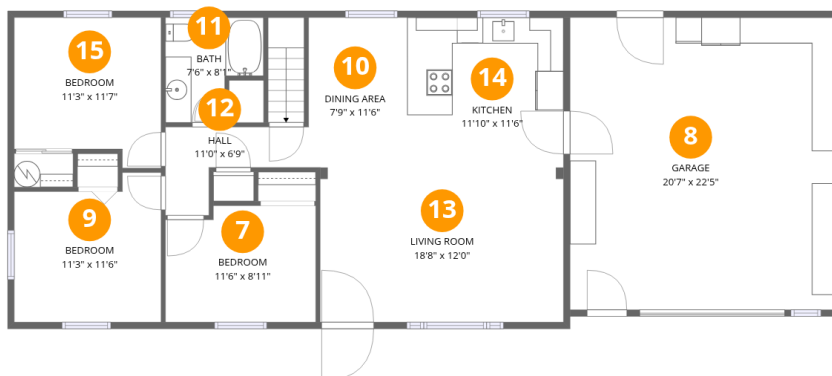

Property summary

Home data report

1123 Roundtree Drive, Town and Country, Bedford, Bedford County, Virginia, United States, 24523

Room dimensions

Floor 1

Total:859sqft Excluded: 128sqft

#		Dimensions	sqft	Counted as living area
1	Hall	11'10" x 4'5"	53 sq. ft	Yes
2	Bonus Room	11'10" x 18'7"	219 sq. ft	Yes
3	Laundry	7'5" x 17'2"	128 sq. ft	No
4	W.I.C.	7'5" x 5'11"	44 sq. ft	Yes
5	Bath	8'5" x 5'5"	45 sq. ft	Yes
6	Recreation Room	22'3" x 23'5"	450 sq. ft	Yes

Home data report

1123 Roundtree Drive, Town and Country, Bedford, Bedford County, Virginia, United States, 24523

Room dimensions

Floor 2

Total:986sqft Excluded: 461sqft

#		Dimensions	sqft	Counted as living area
7	Bedroom	11'6" x 8'11"	99 sq. ft	Yes
8	Garage	20'7" x 22'5"	461 sq. ft	No
9	Bedroom	11'3" x 11'6"	117 sq. ft	Yes
10	Dining Area	7'9" x 11'6"	89 sq. ft	Yes
11	Bath	7'6" x 8'1"	50 sq. ft	Yes
12	Hall	11'0" x 6'9"	46 sq. ft	Yes
13	Living Room	18'8" x 12'0"	222 sq. ft	Yes
14	Kitchen	11'10" x 11'6"	136 sq. ft	Yes
15	Bedroom	11'3" x 11'7"	118 sq. ft	Yes

8 Floor 2 - Garage

Dimensions: 20'7" x 22'5"
Area: 461 sq. ft
Counted as living area: No

Heated: No
Finished: No
Enclosed: Yes
Contiguous: Yes
Permitted: Yes
Wet space: No
Addition: No
Conversion: No

1123 Roundtree Drive, Town and Country, Bedford, Bedford County, Virginia, United States, 24523

11 Floor 2 - Bath

Dimensions: 7'6" x 8'1"
Area: 50 sq. ft
Counted as living area: Yes

Heated: Yes
Finished: Yes
Enclosed: Yes
Contiguous: Yes
Permitted: Yes
Wet space: Yes
Addition: No
Conversion: No

1123 Roundtree Drive, Town and Country, Bedford, Bedford County, Virginia, United States, 24523