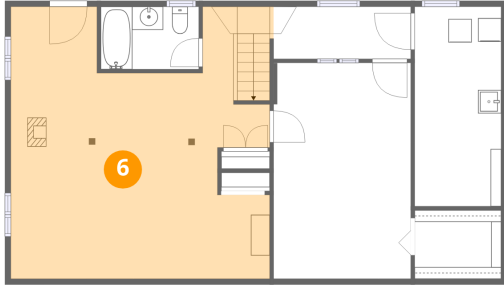

1123 Roundtree Drive, Town and Country, Bedford, Bedford County, Virginia, United States, 24523

6 Floor 1 - Recreation Room

Dimensions: 22'3" x 23'5"
Area: 450 sq. ft
Counted as living area: Yes

Heated: Yes
Finished: Yes
Enclosed: Yes
Contiguous: Yes
Permitted: Yes
Wet space: No
Addition: No
Conversion: No