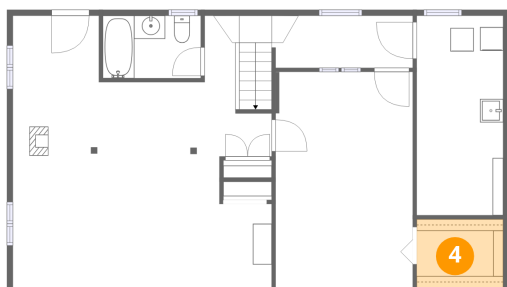

2 Floor 1 - Bonus Room

Dimensions: 11'10" x 18'7"
Area: 219 sq. ft
Counted as living area: Yes

Heated: Yes
Finished: Yes
Enclosed: Yes
Contiguous: Yes
Permitted: Yes
Wet space: No
Addition: No
Conversion: No

1123 Roundtree Drive, Town and Country, Bedford, Bedford County, Virginia, United States, 24523

3 Floor 1 - Laundry

Dimensions: 7'5" x 17'2"
Area: 128 sq. ft
Counted as living area: No

Heated: Yes
Finished: No
Enclosed: Yes
Contiguous: Yes
Permitted: Yes
Wet space: No
Addition: No
Conversion: No

4 Floor 1 - W.I.C.

Dimensions: 7'5" x 5'11"
Area: 44 sq. ft
Counted as living area: Yes

Heated: Yes
Finished: Yes
Enclosed: Yes
Contiguous: Yes
Permitted: Yes
Wet space: No
Addition: No
Conversion: No

5 Floor 1 - Bath