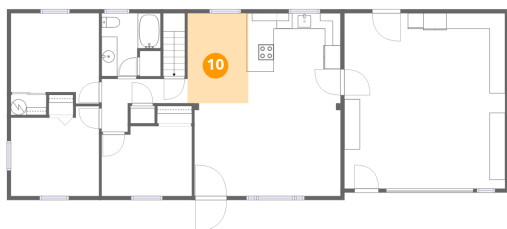

10 Floor 2 - Dining Area

Dimensions: 7'9" x 11'6"
Area: 89 sq. ft
Counted as living area: Yes

Heated: Yes
Finished: Yes
Enclosed: Yes
Contiguous: Yes
Permitted: Yes
Wet space: No
Addition: No
Conversion: No