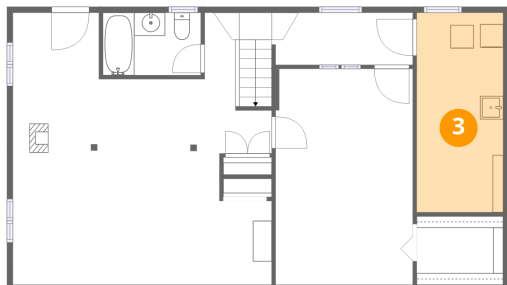

1123 Roundtree Drive, Town and Country, Bedford, Bedford County, Virginia, United States, 24523

3 Floor 1 - Laundry

Dimensions: 7'5" x 17'2"
Area: 128 sq. ft
Counted as living area: No

Heated: Yes
Finished: No
Enclosed: Yes
Contiguous: Yes
Permitted: Yes
Wet space: No
Addition: No
Conversion: No