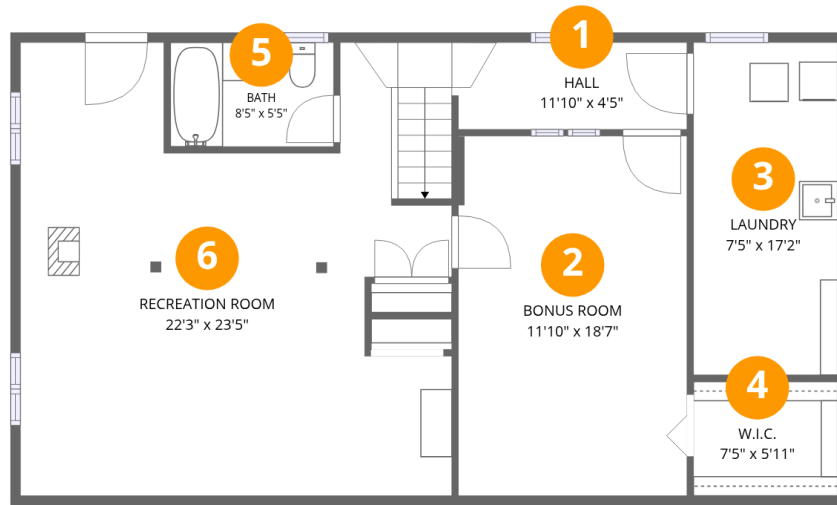

Property summary

Home data report

1123 Roundtree Drive, Town and Country, Bedford, Bedford County, Virginia, United States, 24523

Room dimensions

Floor 1

Total:859sqft Excluded: 128sqft

#		Dimensions	sqft	Counted as living area
1	Hall	11'10" x 4'5"	53 sq. ft	Yes
2	Bonus Room	11'10" x 18'7"	219 sq. ft	Yes
3	Laundry	7'5" x 17'2"	128 sq. ft	No
4	W.I.C.	7'5" x 5'11"	44 sq. ft	Yes
5	Bath	8'5" x 5'5"	45 sq. ft	Yes
6	Recreation Room	22'3" x 23'5"	450 sq. ft	Yes

Home data report

1123 Roundtree Drive, Town and Country, Bedford, Bedford County, Virginia, United States, 24523

Room dimensions

Floor 2

Total:986sqft Excluded: 461sqft

#		Dimensions	sqft	Counted as living area
7	Bedroom	11'6" x 8'11"	99 sq. ft	Yes
8	Garage	20'7" x 22'5"	461 sq. ft	No
9	Bedroom	11'3" x 11'6"	117 sq. ft	Yes
10	Dining Area	7'9" x 11'6"	89 sq. ft	Yes
11	Bath	7'6" x 8'1"	50 sq. ft	Yes
12	Hall	11'0" x 6'9"	46 sq. ft	Yes
13	Living Room	18'8" x 12'0"	222 sq. ft	Yes
14	Kitchen	11'10" x 11'6"	136 sq. ft	Yes
15	Bedroom	11'3" x 11'7"	118 sq. ft	Yes

11 Floor 2 - Bath

Dimensions: 7'6" x 8'1"
Area: 50 sq. ft
Counted as living area: Yes

Heated: Yes
Finished: Yes
Enclosed: Yes
Contiguous: Yes
Permitted: Yes
Wet space: Yes
Addition: No
Conversion: No

1123 Roundtree Drive, Town and Country, Bedford, Bedford County, Virginia, United States, 24523

15 Floor 2 - Bedroom

Dimensions: 11'3" x 11'7"
Area: 118 sq. ft
Counted as living area: Yes

Heated: Yes
Finished: Yes
Enclosed: Yes
Contiguous: Yes
Permitted: Yes
Wet space: No
Addition: No
Conversion: No