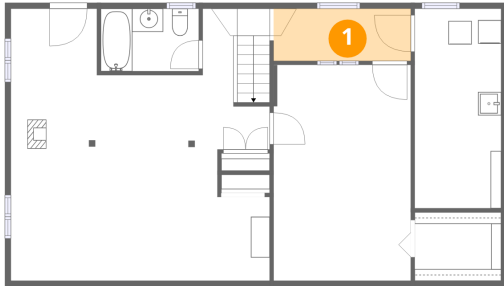

1123 Roundtree Drive, Town and Country, Bedford, Bedford County, Virginia, United States, 24523

1 Floor 1 - Hall

Dimensions: 11'10" x 4'5"
Area: 53 sq. ft
Counted as living area: Yes

Heated: Yes
Finished: Yes
Enclosed: Yes
Contiguous: Yes
Permitted: Yes
Wet space: No
Addition: No
Conversion: No