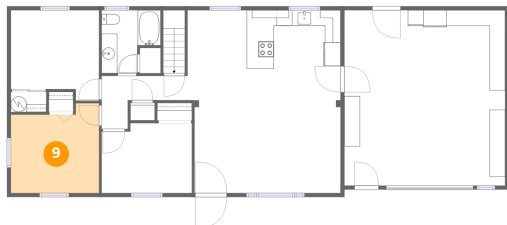

1123 Roundtree Drive, Town and Country, Bedford, Bedford County, Virginia, United States, 24523

9 Floor 2 - Bedroom

Dimensions: 11'3" x 11'6"
Area: 117 sq. ft
Counted as living area: Yes

Heated: Yes
Finished: Yes
Enclosed: Yes
Contiguous: Yes
Permitted: Yes
Wet space: No
Addition: No
Conversion: No