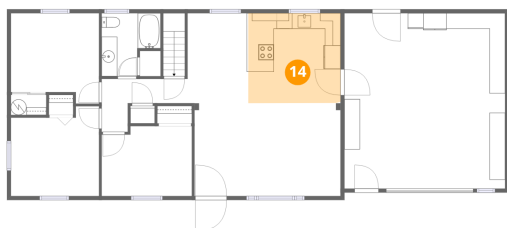

11 Floor 2 - Bath

Dimensions: 7'6" x 8'1"
Area: 50 sq. ft
Counted as living area: Yes

Heated: Yes
Finished: Yes
Enclosed: Yes
Contiguous: Yes
Permitted: Yes
Wet space: Yes
Addition: No
Conversion: No

1123 Roundtree Drive, Town and Country, Bedford, Bedford County, Virginia, United States, 24523

12 Floor 2 - Hall

Dimensions: 11'0" x 6'9"
Area: 46 sq. ft
Counted as living area: Yes

Heated: Yes
Finished: Yes
Enclosed: Yes
Contiguous: Yes
Permitted: Yes
Wet space: No
Addition: No
Conversion: No

13 Floor 2 - Living Room

Dimensions: 18'8" x 12'0"
Area: 222 sq. ft
Counted as living area: Yes

Heated: Yes
Finished: Yes
Enclosed: Yes
Contiguous: Yes
Permitted: Yes
Wet space: No
Addition: No
Conversion: No

14 Floor 2 - Kitchen