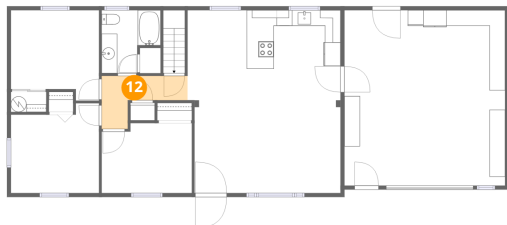

1123 Roundtree Drive, Town and Country, Bedford, Bedford County, Virginia, United States, 24523

12 Floor 2 - Hall

Dimensions: 11'0" x 6'9"
Area: 46 sq. ft
Counted as living area: Yes

Heated: Yes
Finished: Yes
Enclosed: Yes
Contiguous: Yes
Permitted: Yes
Wet space: No
Addition: No
Conversion: No