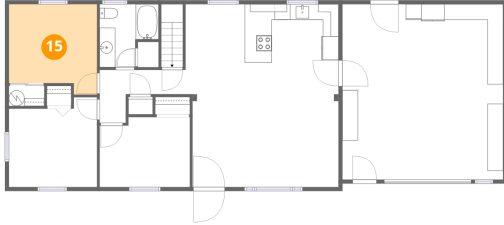

1123 Roundtree Drive, Town and Country, Bedford, Bedford
County, Virginia, United States, 24523

15 Floor 2 - Bedroom

Dimensions: 11'3" x 11'7"
Area: 118 sq. ft
Counted as living area: Yes

Heated: Yes
Finished: Yes
Enclosed: Yes
Contiguous: Yes
Permitted: Yes
Wet space: No
Addition: No
Conversion: No