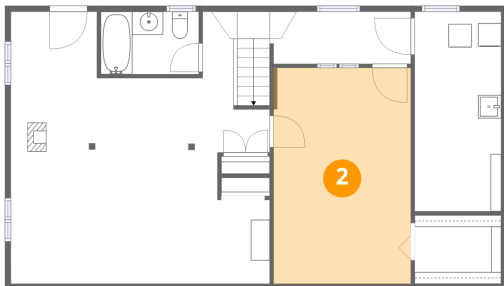

Home data report

1123 Roundtree Drive, Town and Country, Bedford, Bedford County, Virginia, United States, 24523

Room dimensions

Floor 2

Total:986sqft Excluded: 461sqft

#		Dimensions	sqft	Counted as living area
7	Bedroom	11'6" x 8'11"	99 sq. ft	Yes
8	Garage	20'7" x 22'5"	461 sq. ft	No
9	Bedroom	11'3" x 11'6"	117 sq. ft	Yes
10	Dining Area	7'9" x 11'6"	89 sq. ft	Yes
11	Bath	7'6" x 8'1"	50 sq. ft	Yes
12	Hall	11'0" x 6'9"	46 sq. ft	Yes
13	Living Room	18'8" x 12'0"	222 sq. ft	Yes
14	Kitchen	11'10" x 11'6"	136 sq. ft	Yes
15	Bedroom	11'3" x 11'7"	118 sq. ft	Yes

1123 Roundtree Drive, Town and Country, Bedford, Bedford County, Virginia, United States, 24523

1 Floor 1 - Hall

Dimensions: 11'10" x 4'5"
Area: 53 sq. ft
Counted as living area: Yes

Heated: Yes
Finished: Yes
Enclosed: Yes
Contiguous: Yes
Permitted: Yes
Wet space: No
Addition: No
Conversion: No

2 Floor 1 - Bonus Room

Dimensions: 11'10" x 18'7"
Area: 219 sq. ft
Counted as living area: Yes

Heated: Yes
Finished: Yes
Enclosed: Yes
Contiguous: Yes
Permitted: Yes
Wet space: No
Addition: No
Conversion: No