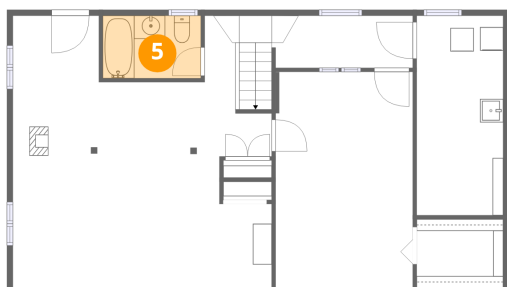

2 Floor 1 - Bonus Room

Dimensions: 11'10" x 18'7"
Area: 219 sq. ft
Counted as living area: Yes

Heated: Yes
Finished: Yes
Enclosed: Yes
Contiguous: Yes
Permitted: Yes
Wet space: No
Addition: No
Conversion: No

1123 Roundtree Drive, Town and Country, Bedford, Bedford County, Virginia, United States, 24523

3 Floor 1 - Laundry

Dimensions: 7'5" x 17'2"
Area: 128 sq. ft
Counted as living area: No

Heated: Yes
Finished: No
Enclosed: Yes
Contiguous: Yes
Permitted: Yes
Wet space: No
Addition: No
Conversion: No

4 Floor 1 - W.I.C.

Dimensions: 7'5" x 5'11"
Area: 44 sq. ft
Counted as living area: Yes

Heated: Yes
Finished: Yes
Enclosed: Yes
Contiguous: Yes
Permitted: Yes
Wet space: No
Addition: No
Conversion: No

5 Floor 1 - Bath