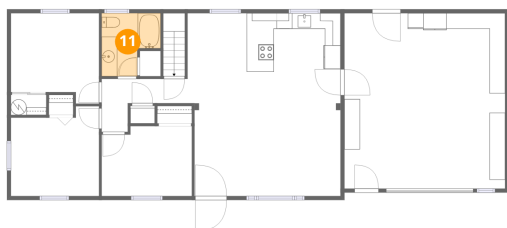

9 Floor 2 - Bedroom

Dimensions: 11'3" x 11'6"
Area: 117 sq. ft
Counted as living area: Yes

Heated: Yes
Finished: Yes
Enclosed: Yes
Contiguous: Yes
Permitted: Yes
Wet space: No
Addition: No
Conversion: No

10 Floor 2 - Dining Area

Dimensions: 7'9" x 11'6"
Area: 89 sq. ft
Counted as living area: Yes

Heated: Yes
Finished: Yes
Enclosed: Yes
Contiguous: Yes
Permitted: Yes
Wet space: No
Addition: No
Conversion: No

11 Floor 2 - Bath

Dimensions: 7'6" x 8'1"
Area: 50 sq. ft
Counted as living area: Yes

Heated: Yes
Finished: Yes
Enclosed: Yes
Contiguous: Yes
Permitted: Yes
Wet space: Yes
Addition: No
Conversion: No

1123 Roundtree Drive, Town and Country, Bedford, Bedford County, Virginia, United States, 24523