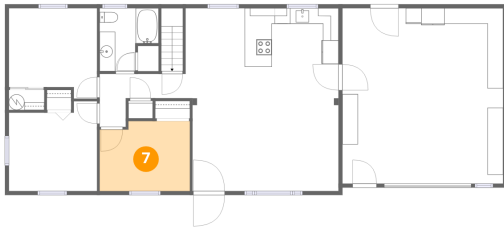

7 Floor 2 - Bedroom

Dimensions: 11'6" x 8'11"
Area: 99 sq. ft
Counted as living area: Yes

Heated: Yes
Finished: Yes
Enclosed: Yes
Contiguous: Yes
Permitted: Yes
Wet space: No
Addition: No
Conversion: No