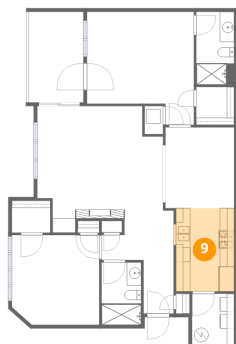

Heated: Yes
Finished: Yes
Enclosed: Yes
Contiguous: Yes
Permitted: Yes
Wet space: Yes
Addition: No
Conversion: No

8 Floor 1 - Foyer

Dimensions: 10'0" x 14'4"
Area: 144 sq. ft
Counted as living area: Yes

Heated: Yes
Finished: Yes
Enclosed: Yes
Contiguous: Yes
Permitted: Yes
Wet space: No
Addition: No
Conversion: No

2220 Carolina Avenue Southwest, Roanoke, Virginia 24014,
United States, Unit 305

9 Floor 1 - Kitchen