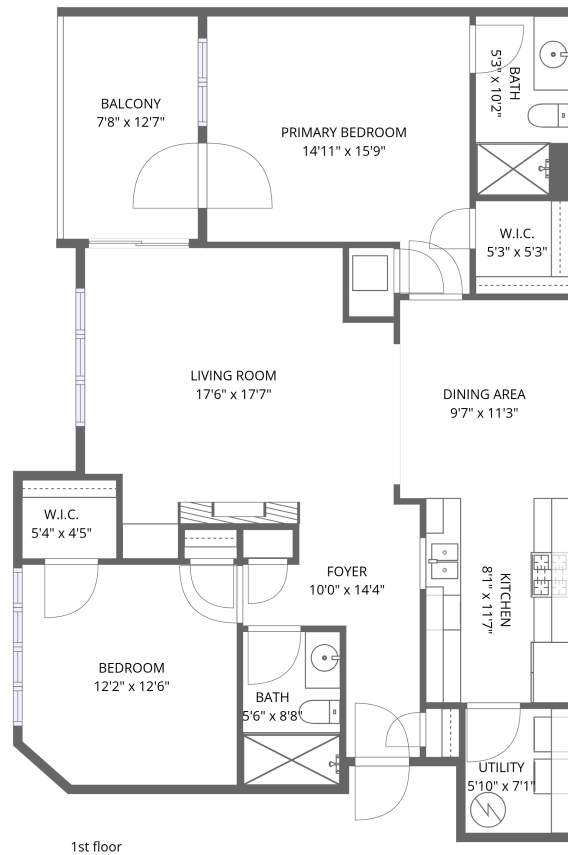

Home data report

2220 Carolina Avenue Southwest, Roanoke, Virginia 24014,
United States, Unit 305

Total Area: 1166 sq. ft

1st Floor: 1166 sq. ft

Excluded: Balcony 96 sq. ft, Walls: 84 sq. ft

Property summary

Home data report

2220 Carolina Avenue Southwest, Roanoke, Virginia 24014,
United States, Unit 305

Room dimensions

Floor 1

Total:1166sqft Excluded: 96sqft

#		Dimensions	sqft	Counted as living area
1	Bath	5'3" x 10'2"	53 sq. ft	Yes
2	W.I.C.	5'3" x 5'3"	28 sq. ft	Yes
3	Primary Bedroom	14'11" x 15'9"	234 sq. ft	Yes
4	W.I.C.	5'4" x 4'5"	24 sq. ft	Yes
5	Bedroom	12'2" x 12'6"	152 sq. ft	Yes
6	Balcony	7'8" x 12'7"	96 sq. ft	No
7	Bath	5'6" x 8'8"	48 sq. ft	Yes
8	Foyer	10'0" x 14'4"	144 sq. ft	Yes
9	Kitchen	8'1" x 11'7"	94 sq. ft	Yes
10	Living Room	17'6" x 17'7"	308 sq. ft	Yes
11	Dining Area	9'7" x 11'3"	107 sq. ft	Yes

Home data report

**2220 Carolina Avenue Southwest, Roanoke, Virginia 24014,
United States, Unit 305**

#		Dimensions	sqft	Counted as living area
12	Utility	5'10" x 7'1"	41 sq. ft	Yes

2220 Carolina Avenue Southwest, Roanoke, Virginia 24014,
United States, Unit 305

1 Floor 1 - Bath

Dimensions: 5'3" x 10'2"
Area: 53 sq. ft
Counted as living area: Yes

Heated: Yes
Finished: Yes
Enclosed: Yes
Contiguous: Yes
Permitted: Yes
Wet space: Yes
Addition: No
Conversion: No

2 Floor 1 - W.I.C.