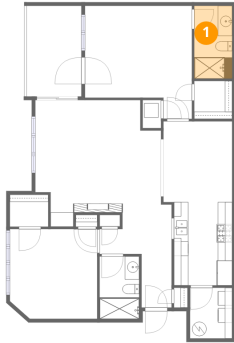

Home data report

2220 Carolina Avenue Southwest, Roanoke, Virginia 24014,
United States, Unit 305

Total Area: 1166 sq. ft

1st Floor: 1166 sq. ft

Excluded: Balcony 96 sq. ft, Walls: 84 sq. ft

Property summary

Home data report

2220 Carolina Avenue Southwest, Roanoke, Virginia 24014,
United States, Unit 305

Room dimensions

Floor 1

Total:1166sqft Excluded: 96sqft

#		Dimensions	sqft	Counted as living area
1	Bath	5'3" x 10'2"	53 sq. ft	Yes
2	W.I.C.	5'3" x 5'3"	28 sq. ft	Yes
3	Primary Bedroom	14'11" x 15'9"	234 sq. ft	Yes
4	W.I.C.	5'4" x 4'5"	24 sq. ft	Yes
5	Bedroom	12'2" x 12'6"	152 sq. ft	Yes
6	Balcony	7'8" x 12'7"	96 sq. ft	No
7	Bath	5'6" x 8'8"	48 sq. ft	Yes
8	Foyer	10'0" x 14'4"	144 sq. ft	Yes
9	Kitchen	8'1" x 11'7"	94 sq. ft	Yes
10	Living Room	17'6" x 17'7"	308 sq. ft	Yes
11	Dining Area	9'7" x 11'3"	107 sq. ft	Yes

Home data report

**2220 Carolina Avenue Southwest, Roanoke, Virginia 24014,
United States, Unit 305**

#		Dimensions	sqft	Counted as living area
12	Utility	5'10" x 7'1"	41 sq. ft	Yes

2220 Carolina Avenue Southwest, Roanoke, Virginia 24014,
United States, Unit 305

1 Floor 1 - Bath

Dimensions: 5'3" x 10'2"
Area: 53 sq. ft
Counted as living area: Yes

Heated: Yes
Finished: Yes
Enclosed: Yes
Contiguous: Yes
Permitted: Yes
Wet space: Yes
Addition: No
Conversion: No

2 Floor 1 - W.I.C.