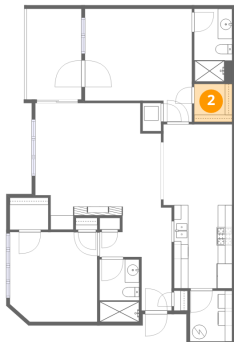

Home data report

2220 Carolina Avenue Southwest, Roanoke, Virginia 24014,
United States, Unit 305

Room dimensions

Floor 1

Total:1166sqft Excluded: 96sqft

#		Dimensions	sqft	Counted as living area
1	Bath	5'3" x 10'2"	53 sq. ft	Yes
2	W.I.C.	5'3" x 5'3"	28 sq. ft	Yes
3	Primary Bedroom	14'11" x 15'9"	234 sq. ft	Yes
4	W.I.C.	5'4" x 4'5"	24 sq. ft	Yes
5	Bedroom	12'2" x 12'6"	152 sq. ft	Yes
6	Balcony	7'8" x 12'7"	96 sq. ft	No
7	Bath	5'6" x 8'8"	48 sq. ft	Yes
8	Foyer	10'0" x 14'4"	144 sq. ft	Yes
9	Kitchen	8'1" x 11'7"	94 sq. ft	Yes
10	Living Room	17'6" x 17'7"	308 sq. ft	Yes
11	Dining Area	9'7" x 11'3"	107 sq. ft	Yes

Home data report

**2220 Carolina Avenue Southwest, Roanoke, Virginia 24014,
United States, Unit 305**

#		Dimensions	sqft	Counted as living area
12	Utility	5'10" x 7'1"	41 sq. ft	Yes

2220 Carolina Avenue Southwest, Roanoke, Virginia 24014,
United States, Unit 305

1 Floor 1 - Bath

Dimensions: 5'3" x 10'2"
Area: 53 sq. ft
Counted as living area: Yes

Heated: Yes
Finished: Yes
Enclosed: Yes
Contiguous: Yes
Permitted: Yes
Wet space: Yes
Addition: No
Conversion: No

2 Floor 1 - W.I.C.

Dimensions: 5'3" x 5'3"
Area: 28 sq. ft
Counted as living area: Yes

Heated: Yes
Finished: Yes
Enclosed: Yes
Contiguous: Yes
Permitted: Yes
Wet space: No
Addition: No
Conversion: No

3 Floor 1 - Primary Bedroom