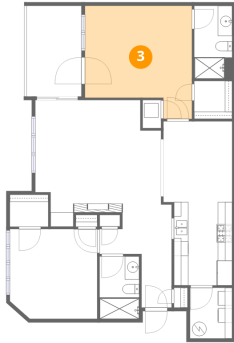

Home data report

2220 Carolina Avenue Southwest, Roanoke, Virginia 24014,
United States, Unit 305

Room dimensions

Floor 1

Total:1166sqft Excluded: 96sqft

#		Dimensions	sqft	Counted as living area
1	Bath	5'3" x 10'2"	53 sq. ft	Yes
2	W.I.C.	5'3" x 5'3"	28 sq. ft	Yes
3	Primary Bedroom	14'11" x 15'9"	234 sq. ft	Yes
4	W.I.C.	5'4" x 4'5"	24 sq. ft	Yes
5	Bedroom	12'2" x 12'6"	152 sq. ft	Yes
6	Balcony	7'8" x 12'7"	96 sq. ft	No
7	Bath	5'6" x 8'8"	48 sq. ft	Yes
8	Foyer	10'0" x 14'4"	144 sq. ft	Yes
9	Kitchen	8'1" x 11'7"	94 sq. ft	Yes
10	Living Room	17'6" x 17'7"	308 sq. ft	Yes
11	Dining Area	9'7" x 11'3"	107 sq. ft	Yes

Home data report

**2220 Carolina Avenue Southwest, Roanoke, Virginia 24014,
United States, Unit 305**

#		Dimensions	sqft	Counted as living area
12	Utility	5'10" x 7'1"	41 sq. ft	Yes

2220 Carolina Avenue Southwest, Roanoke, Virginia 24014,
United States, Unit 305

1 Floor 1 - Bath

Dimensions: 5'3" x 10'2"
Area: 53 sq. ft
Counted as living area: Yes

Heated: Yes
Finished: Yes
Enclosed: Yes
Contiguous: Yes
Permitted: Yes
Wet space: Yes
Addition: No
Conversion: No

2 Floor 1 - W.I.C.

Dimensions: 5'3" x 5'3"
Area: 28 sq. ft
Counted as living area: Yes

Heated: Yes
Finished: Yes
Enclosed: Yes
Contiguous: Yes
Permitted: Yes
Wet space: No
Addition: No
Conversion: No

3 Floor 1 - Primary Bedroom