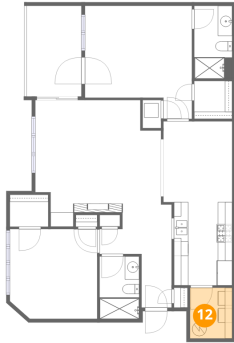

Dimensions: 17'6" x 17'7"
Area: 308 sq. ft
Counted as living area: Yes

Heated: Yes
Finished: Yes
Enclosed: Yes
Contiguous: Yes
Permitted: Yes
Wet space: No
Addition: No
Conversion: No

11 Floor 1 - Dining Area

Dimensions: 9'7" x 11'3"
Area: 107 sq. ft
Counted as living area: Yes

Heated: Yes
Finished: Yes
Enclosed: Yes
Contiguous: Yes
Permitted: Yes
Wet space: No
Addition: No
Conversion: No

Home data report

2220 Carolina Avenue Southwest, Roanoke, Virginia 24014,
United States, Unit 305

12 Floor 1 - Utility

Dimensions: 5'10" x 7'1"
Area: 41 sq. ft
Counted as living area: Yes

Heated: Yes
Finished: Yes
Enclosed: Yes
Contiguous: Yes
Permitted: Yes
Wet space: No
Addition: No
Conversion: No