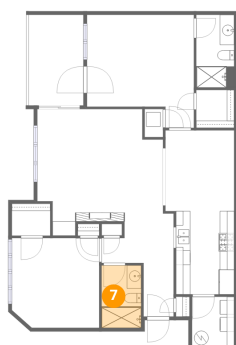

Heated: Yes
Finished: Yes
Enclosed: Yes
Contiguous: Yes
Permitted: Yes
Wet space: No
Addition: No
Conversion: No

2220 Carolina Avenue Southwest, Roanoke, Virginia 24014,
United States, Unit 305

6 Floor 1 - Balcony

Dimensions: 7'8" x 12'7"
Area: 96 sq. ft
Counted as living area: No

Heated: No
Finished: No
Enclosed: No
Contiguous: Yes
Permitted: Yes
Wet space: No
Addition: No
Conversion: No

7 Floor 1 - Bath

Dimensions: 5'6" x 8'8"
Area: 48 sq. ft
Counted as living area: Yes

Heated: Yes
Finished: Yes
Enclosed: Yes
Contiguous: Yes
Permitted: Yes
Wet space: Yes
Addition: No
Conversion: No

8 Floor 1 - Foyer

Dimensions: 10'0" x 14'4"
Area: 144 sq. ft
Counted as living area: Yes