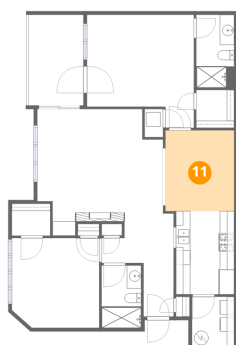

Heated: Yes
Finished: Yes
Enclosed: Yes
Contiguous: Yes
Permitted: Yes
Wet space: No
Addition: No
Conversion: No

2220 Carolina Avenue Southwest, Roanoke, Virginia 24014,
United States, Unit 305

9 Floor 1 - Kitchen

Dimensions: 8'1" x 11'7"
Area: 94 sq. ft
Counted as living area: Yes

Heated: Yes
Finished: Yes
Enclosed: Yes
Contiguous: Yes
Permitted: Yes
Wet space: No
Addition: No
Conversion: No

10 Floor 1 - Living Room

Dimensions: 17'6" x 17'7"
Area: 308 sq. ft
Counted as living area: Yes

Heated: Yes
Finished: Yes
Enclosed: Yes
Contiguous: Yes
Permitted: Yes
Wet space: No
Addition: No
Conversion: No

11 Floor 1 - Dining Area