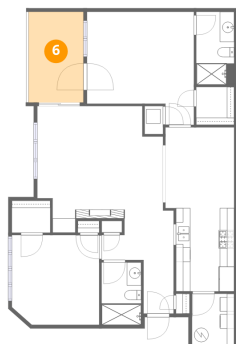

Dimensions: 5'4" x 4'5"
Area: 24 sq. ft
Counted as living area: Yes

Heated: Yes
Finished: Yes
Enclosed: Yes
Contiguous: Yes
Permitted: Yes
Wet space: No
Addition: No
Conversion: No

5 Floor 1 - Bedroom

Dimensions: 12'2" x 12'6"
Area: 152 sq. ft
Counted as living area: Yes

Heated: Yes
Finished: Yes
Enclosed: Yes
Contiguous: Yes
Permitted: Yes
Wet space: No
Addition: No
Conversion: No

2220 Carolina Avenue Southwest, Roanoke, Virginia 24014,
United States, Unit 305

6 Floor 1 - Balcony