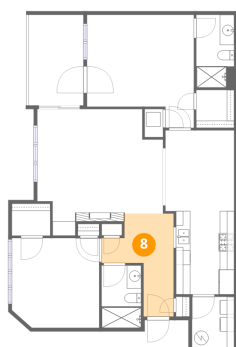

Dimensions: 7'8" x 12'7"
Area: 96 sq. ft
Counted as living area: No

Heated: No
Finished: No
Enclosed: No
Contiguous: Yes
Permitted: Yes
Wet space: No
Addition: No
Conversion: No

7 Floor 1 - Bath

Dimensions: 5'6" x 8'8"
Area: 48 sq. ft
Counted as living area: Yes

Heated: Yes
Finished: Yes
Enclosed: Yes
Contiguous: Yes
Permitted: Yes
Wet space: Yes
Addition: No
Conversion: No

8 Floor 1 - Foyer

Dimensions: 10'0" x 14'4"
Area: 144 sq. ft
Counted as living area: Yes

Heated: Yes
Finished: Yes
Enclosed: Yes
Contiguous: Yes
Permitted: Yes
Wet space: No
Addition: No
Conversion: No

2220 Carolina Avenue Southwest, Roanoke, Virginia 24014,
United States, Unit 305

9 Floor 1 - Kitchen