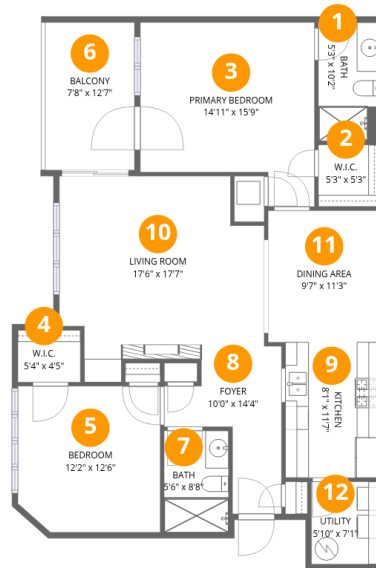

Home data report

2220 Carolina Avenue Southwest, Roanoke, Virginia 24014,
United States, Unit 305

Total Area: 1166 sq. ft

1st Floor: 1166 sq. ft

Excluded: Balcony 96 sq. ft, Walls: 84 sq. ft

Property summary

Home data report

2220 Carolina Avenue Southwest, Roanoke, Virginia 24014,
United States, Unit 305

Room dimensions

Floor 1

Total:1166sqft Excluded: 96sqft

#		Dimensions	sqft	Counted as living area
1	Bath	5'3" x 10'2"	53 sq. ft	Yes
2	W.I.C.	5'3" x 5'3"	28 sq. ft	Yes
3	Primary Bedroom	14'11" x 15'9"	234 sq. ft	Yes
4	W.I.C.	5'4" x 4'5"	24 sq. ft	Yes
5	Bedroom	12'2" x 12'6"	152 sq. ft	Yes
6	Balcony	7'8" x 12'7"	96 sq. ft	No
7	Bath	5'6" x 8'8"	48 sq. ft	Yes
8	Foyer	10'0" x 14'4"	144 sq. ft	Yes
9	Kitchen	8'1" x 11'7"	94 sq. ft	Yes
10	Living Room	17'6" x 17'7"	308 sq. ft	Yes
11	Dining Area	9'7" x 11'3"	107 sq. ft	Yes

Home data report

**2220 Carolina Avenue Southwest, Roanoke, Virginia 24014,
United States, Unit 305**

#		Dimensions	sqft	Counted as living area
12	Utility	5'10" x 7'1"	41 sq. ft	Yes

2220 Carolina Avenue Southwest, Roanoke, Virginia 24014,
United States, Unit 305

Dimensions: 9'7" x 11'3"
Area: 107 sq. ft
Counted as living area: Yes

Heated: Yes
Finished: Yes
Enclosed: Yes
Contiguous: Yes
Permitted: Yes
Wet space: No
Addition: No
Conversion: No

Home data report

2220 Carolina Avenue Southwest, Roanoke, Virginia 24014,
United States, Unit 305