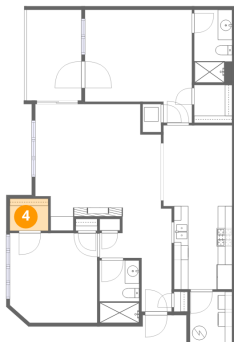

1 Floor 1 - Bath

Dimensions: 5'3" x 10'2"
Area: 53 sq. ft
Counted as living area: Yes

Heated: Yes
Finished: Yes
Enclosed: Yes
Contiguous: Yes
Permitted: Yes
Wet space: Yes
Addition: No
Conversion: No

2 Floor 1 - W.I.C.

Dimensions: 5'3" x 5'3"
Area: 28 sq. ft
Counted as living area: Yes

Heated: Yes
Finished: Yes
Enclosed: Yes
Contiguous: Yes
Permitted: Yes
Wet space: No
Addition: No
Conversion: No

3 Floor 1 - Primary Bedroom

Dimensions: 14'11" x 15'9"
Area: 234 sq. ft
Counted as living area: Yes

Heated: Yes
Finished: Yes
Enclosed: Yes
Contiguous: Yes
Permitted: Yes
Wet space: No
Addition: No
Conversion: No

4 Floor 1 - W.I.C.