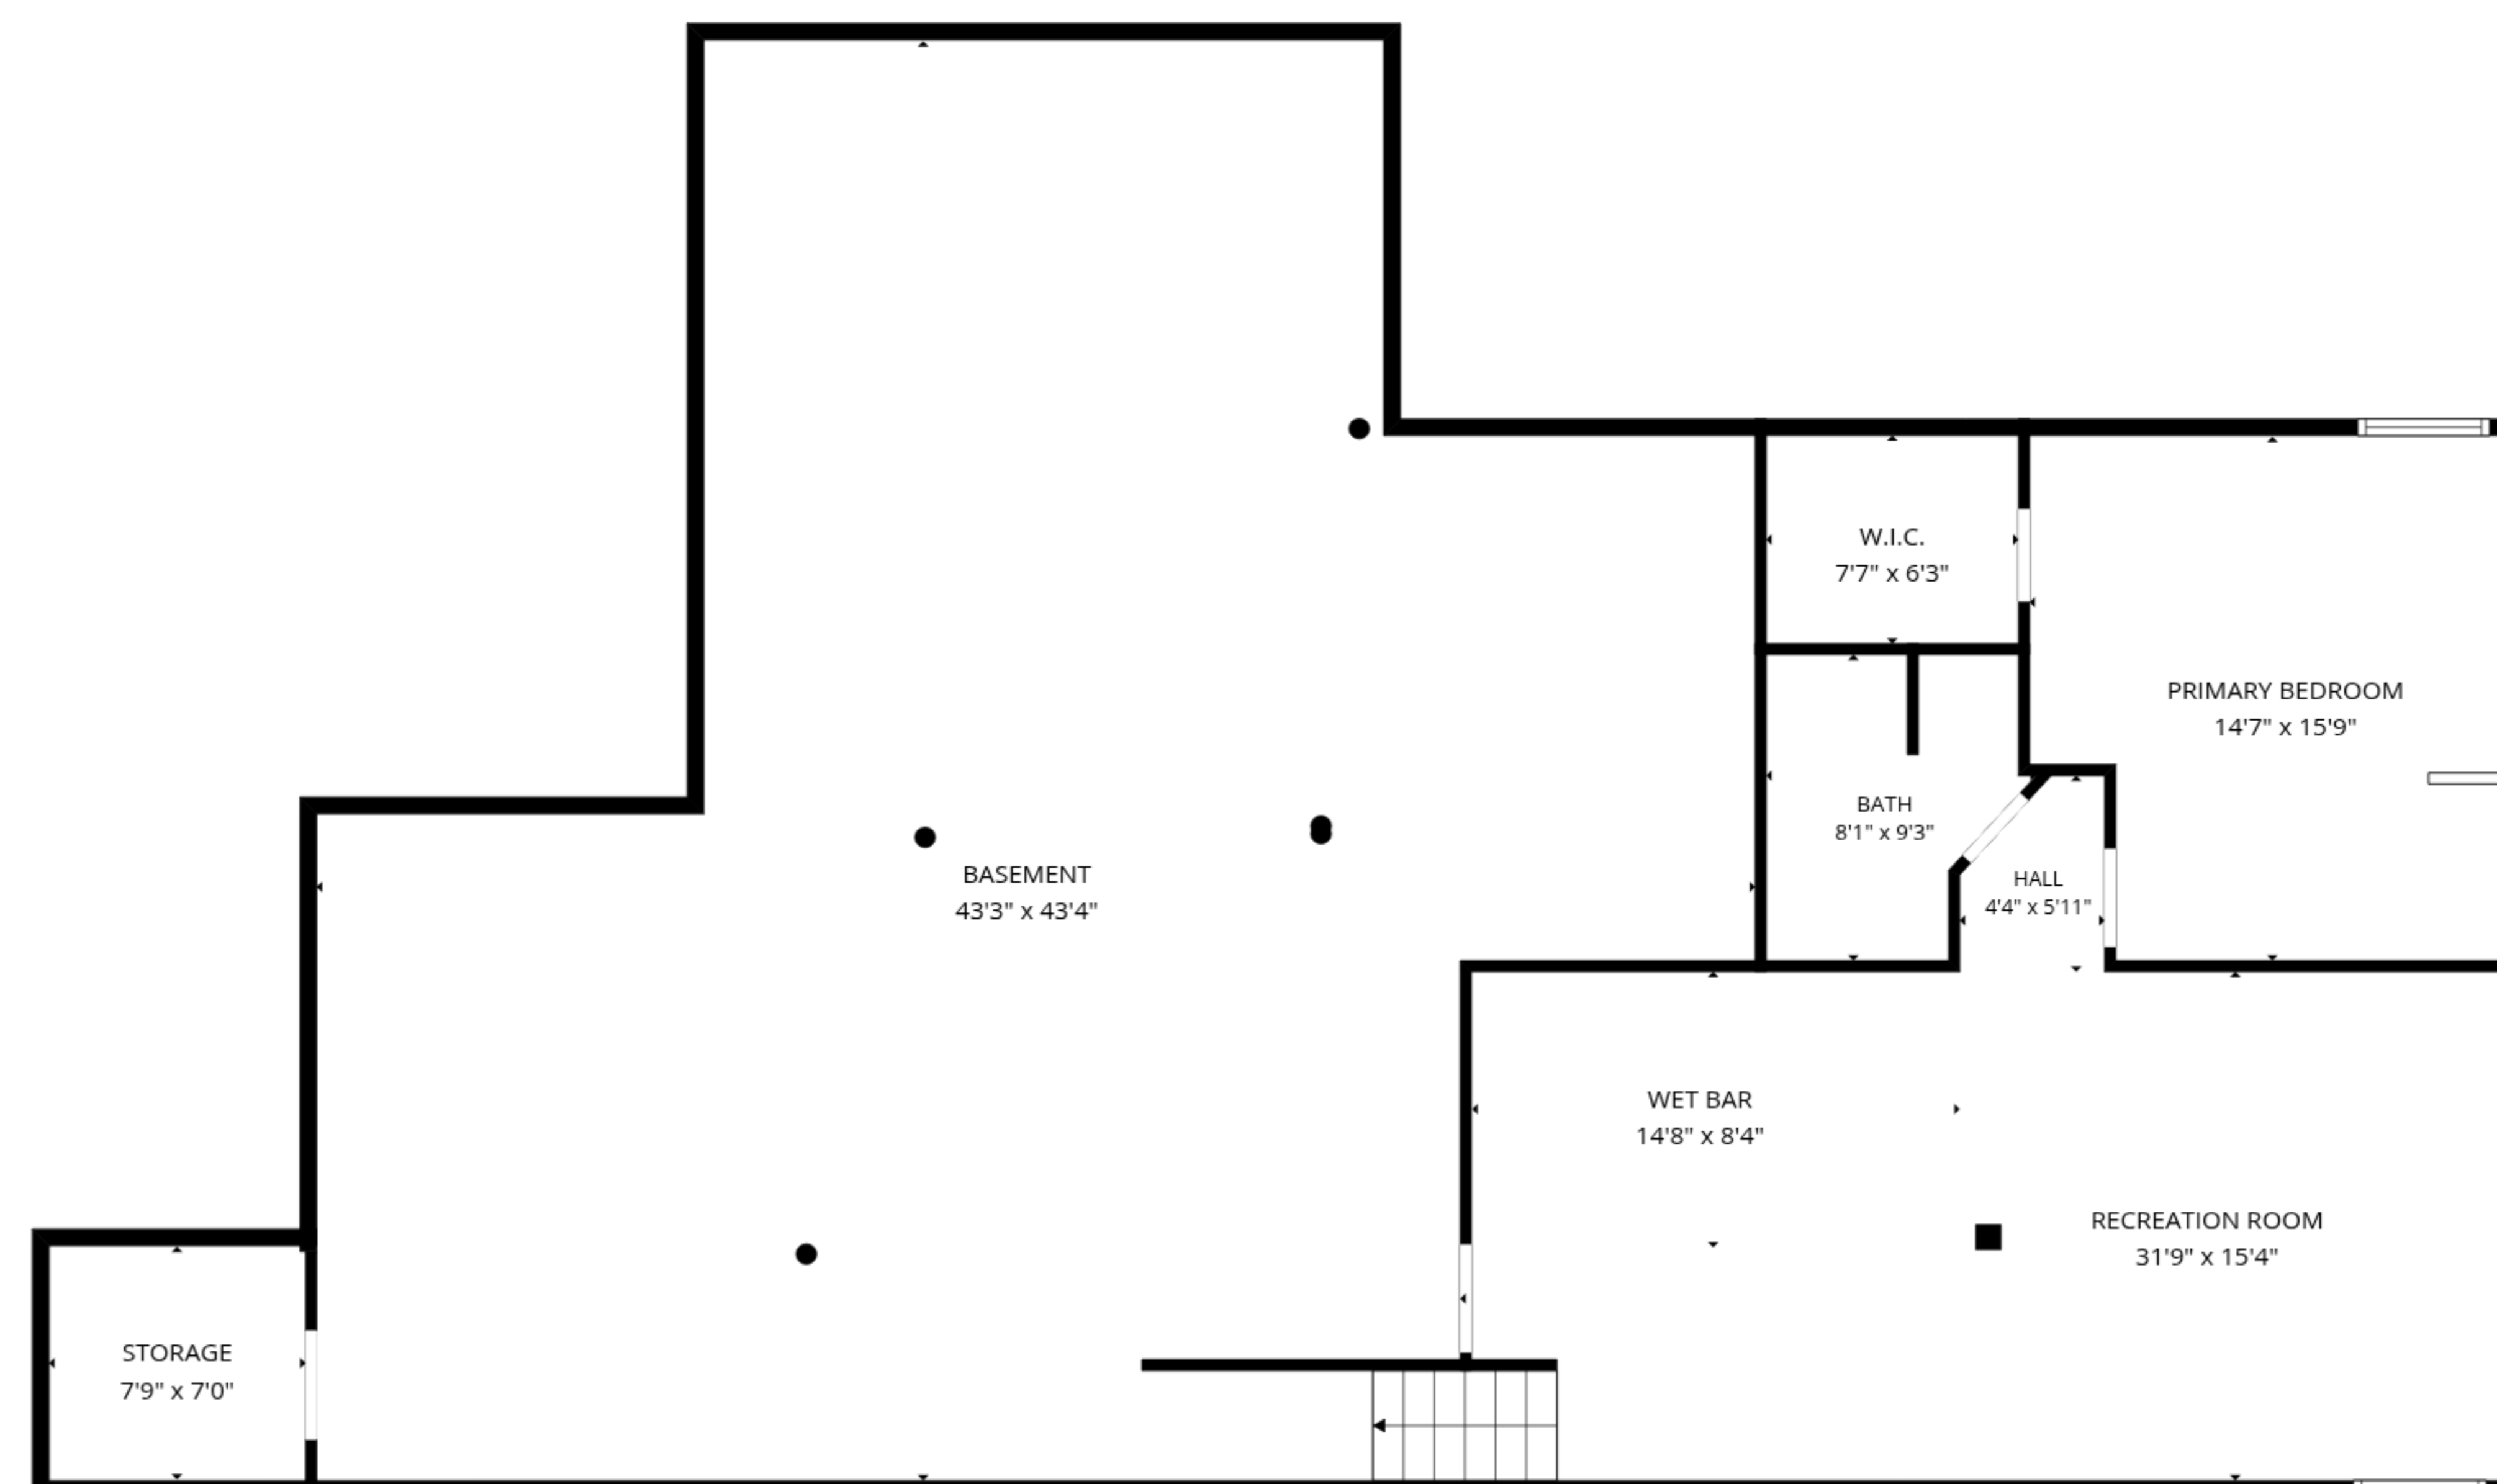

**TOTAL: 3195 sq. ft**

Basement: 856 sq. ft, 1st floor: 2339 sq. ft

EXCLUDED AREAS: BASEMENT: 1337 sq. ft, STORAGE: 55 sq. ft, GARAGE: 662 sq. ft,

WALLS: 275 sq. ft

**TOTAL: 3195 sq. ft**

Basement: 856 sq. ft, 1st floor: 2339 sq. ft

EXCLUDED AREAS: BASEMENT: 1337 sq. ft, STORAGE: 55 sq. ft, GARAGE: 662 sq. ft,  
WALLS: 275 sq. ft

1st floor

Basement

**TOTAL: 3195 sq. ft**  
 Basement: 856 sq. ft, 1st floor: 2339 sq. ft  
 EXCLUDED AREAS: BASEMENT: 1337 sq. ft, STORAGE: 55 sq. ft, GARAGE: 662 sq. ft,  
 WALLS: 275 sq. ft