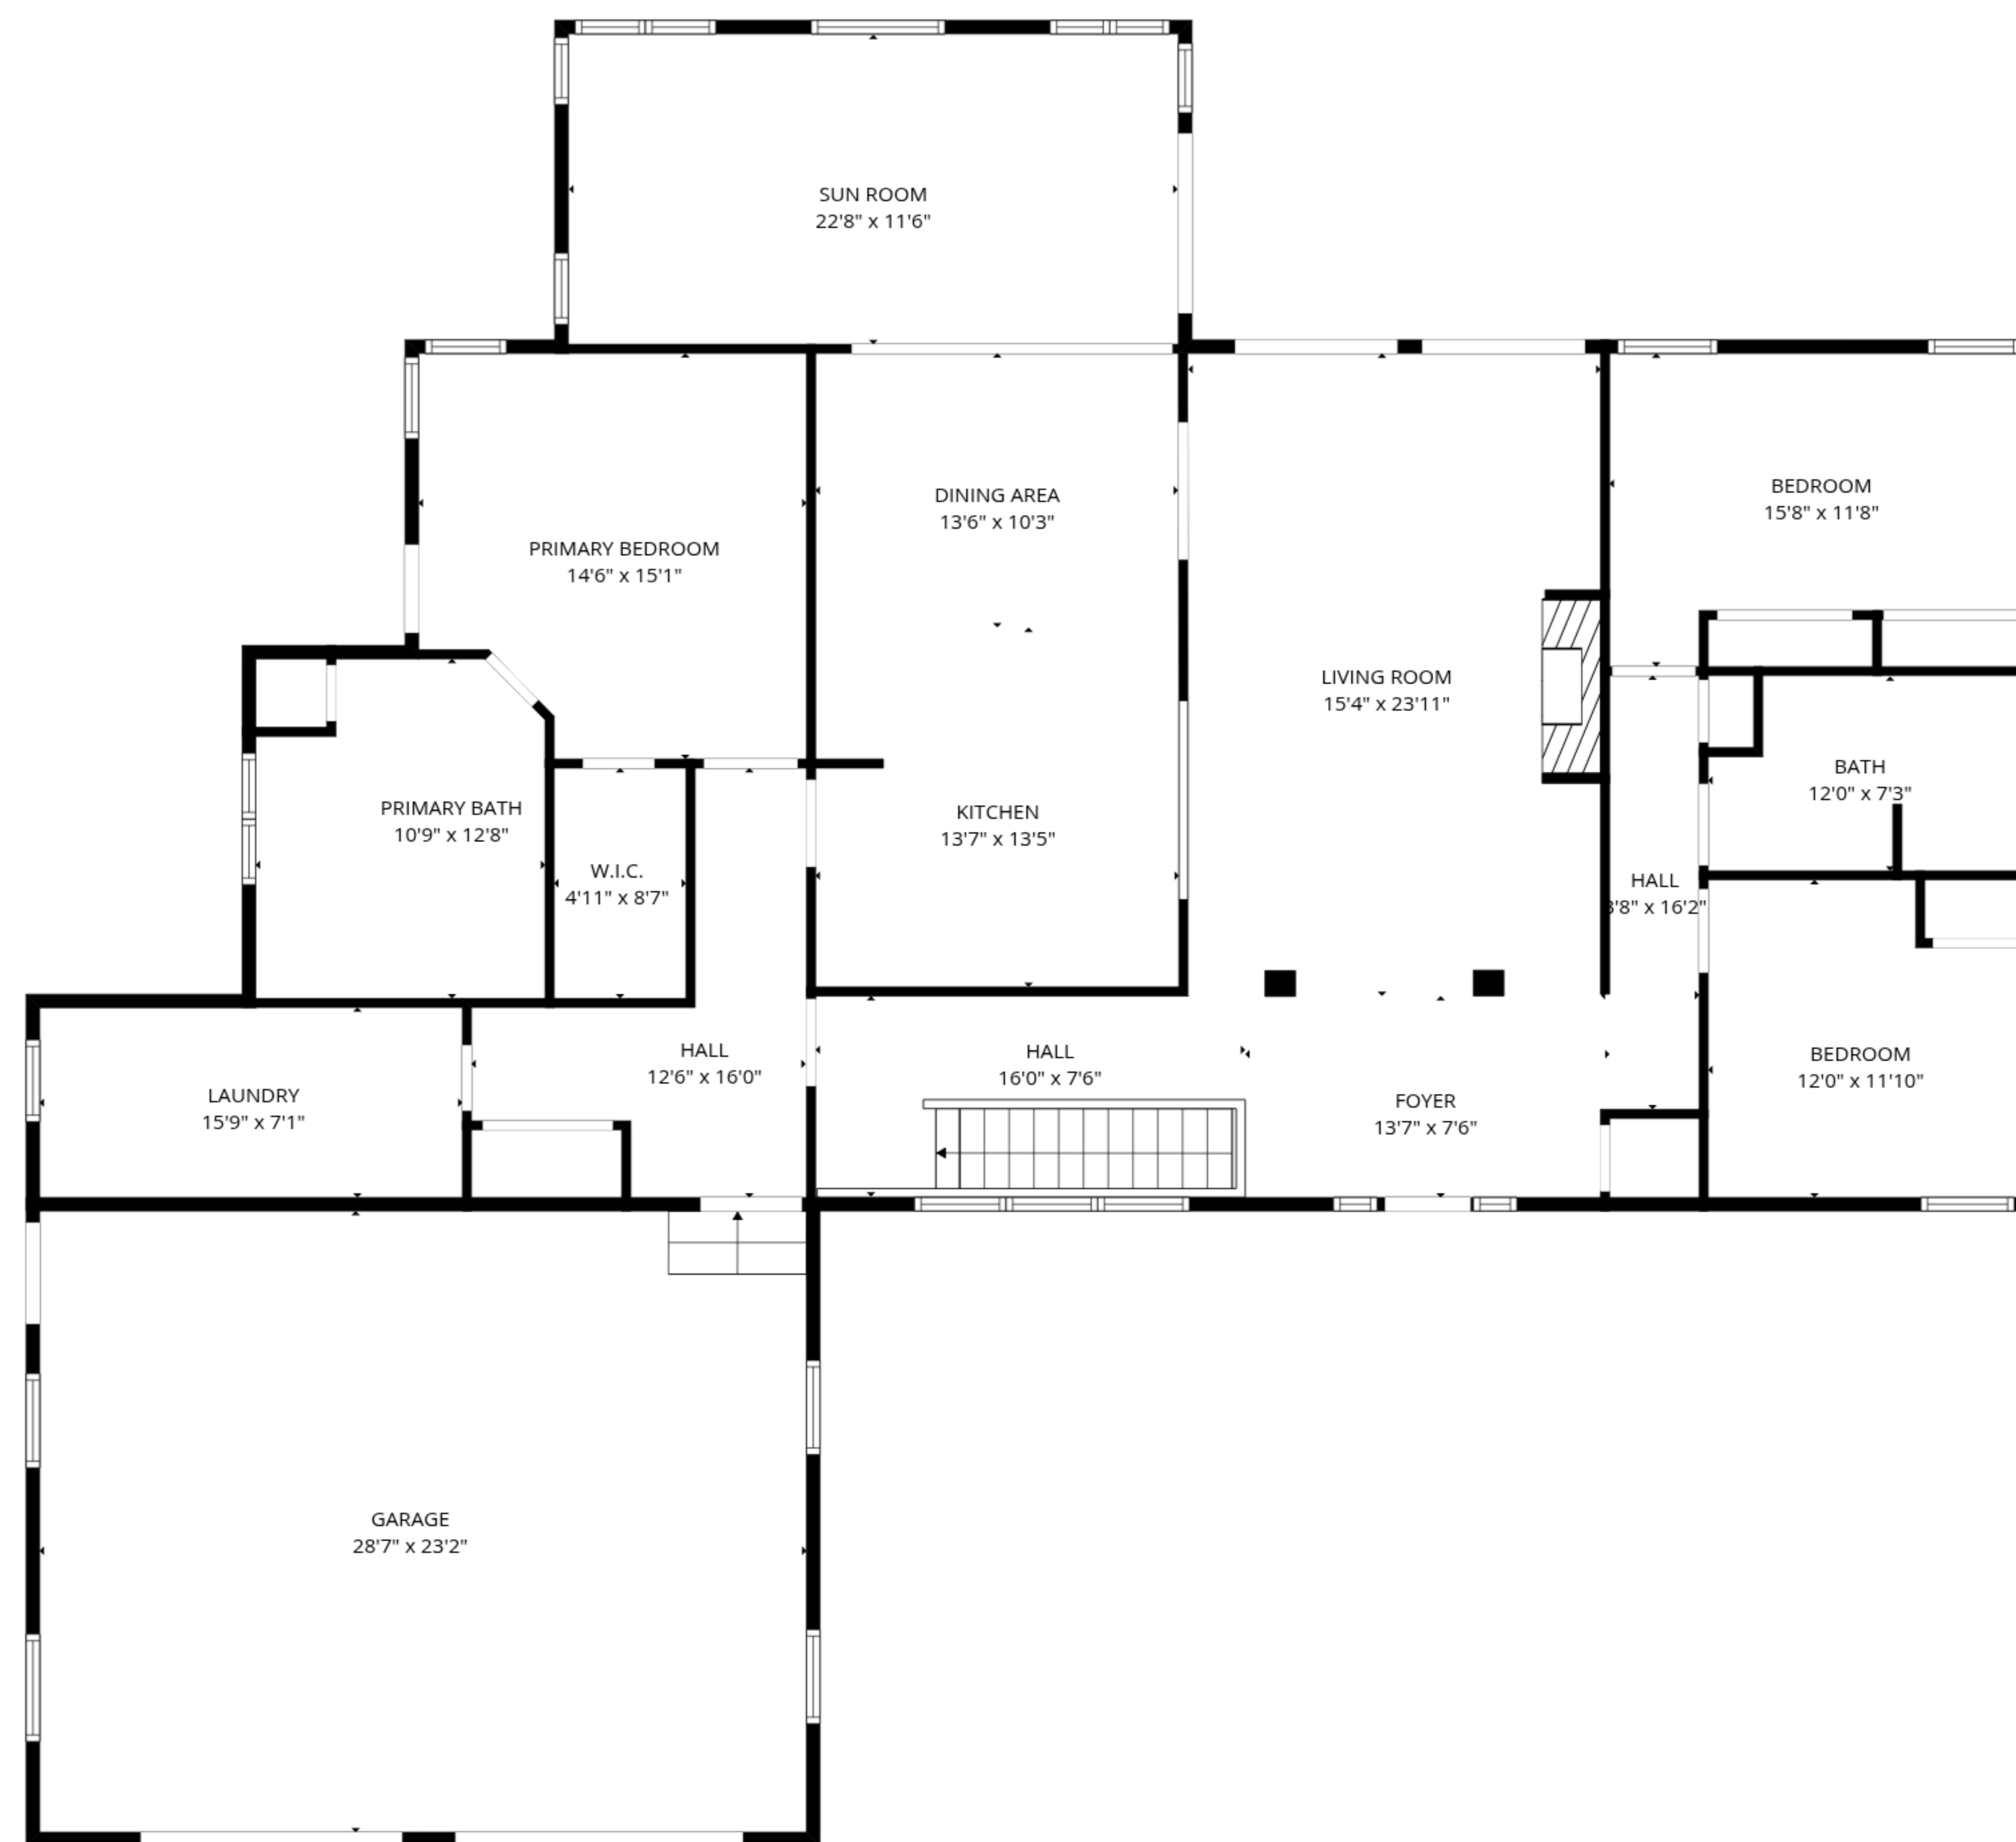

**TOTAL: 3195 sq. ft**

Basement: 856 sq. ft, 1st floor: 2339 sq. ft

EXCLUDED AREAS: BASEMENT: 1337 sq. ft, STORAGE: 55 sq. ft, GARAGE: 662 sq. ft,

WALLS: 275 sq. ft

**TOTAL: 3195 sq. ft**

Basement: 856 sq. ft, 1st floor: 2339 sq. ft

EXCLUDED AREAS: BASEMENT: 1337 sq. ft, STORAGE: 55 sq. ft, GARAGE: 662 sq. ft,  
WALLS: 275 sq. ft

1st floor

Basement

**TOTAL: 3195 sq. ft**  
 Basement: 856 sq. ft, 1st floor: 2339 sq. ft  
 EXCLUDED AREAS: BASEMENT: 1337 sq. ft, STORAGE: 55 sq. ft, GARAGE: 662 sq. ft,  
 WALLS: 275 sq. ft