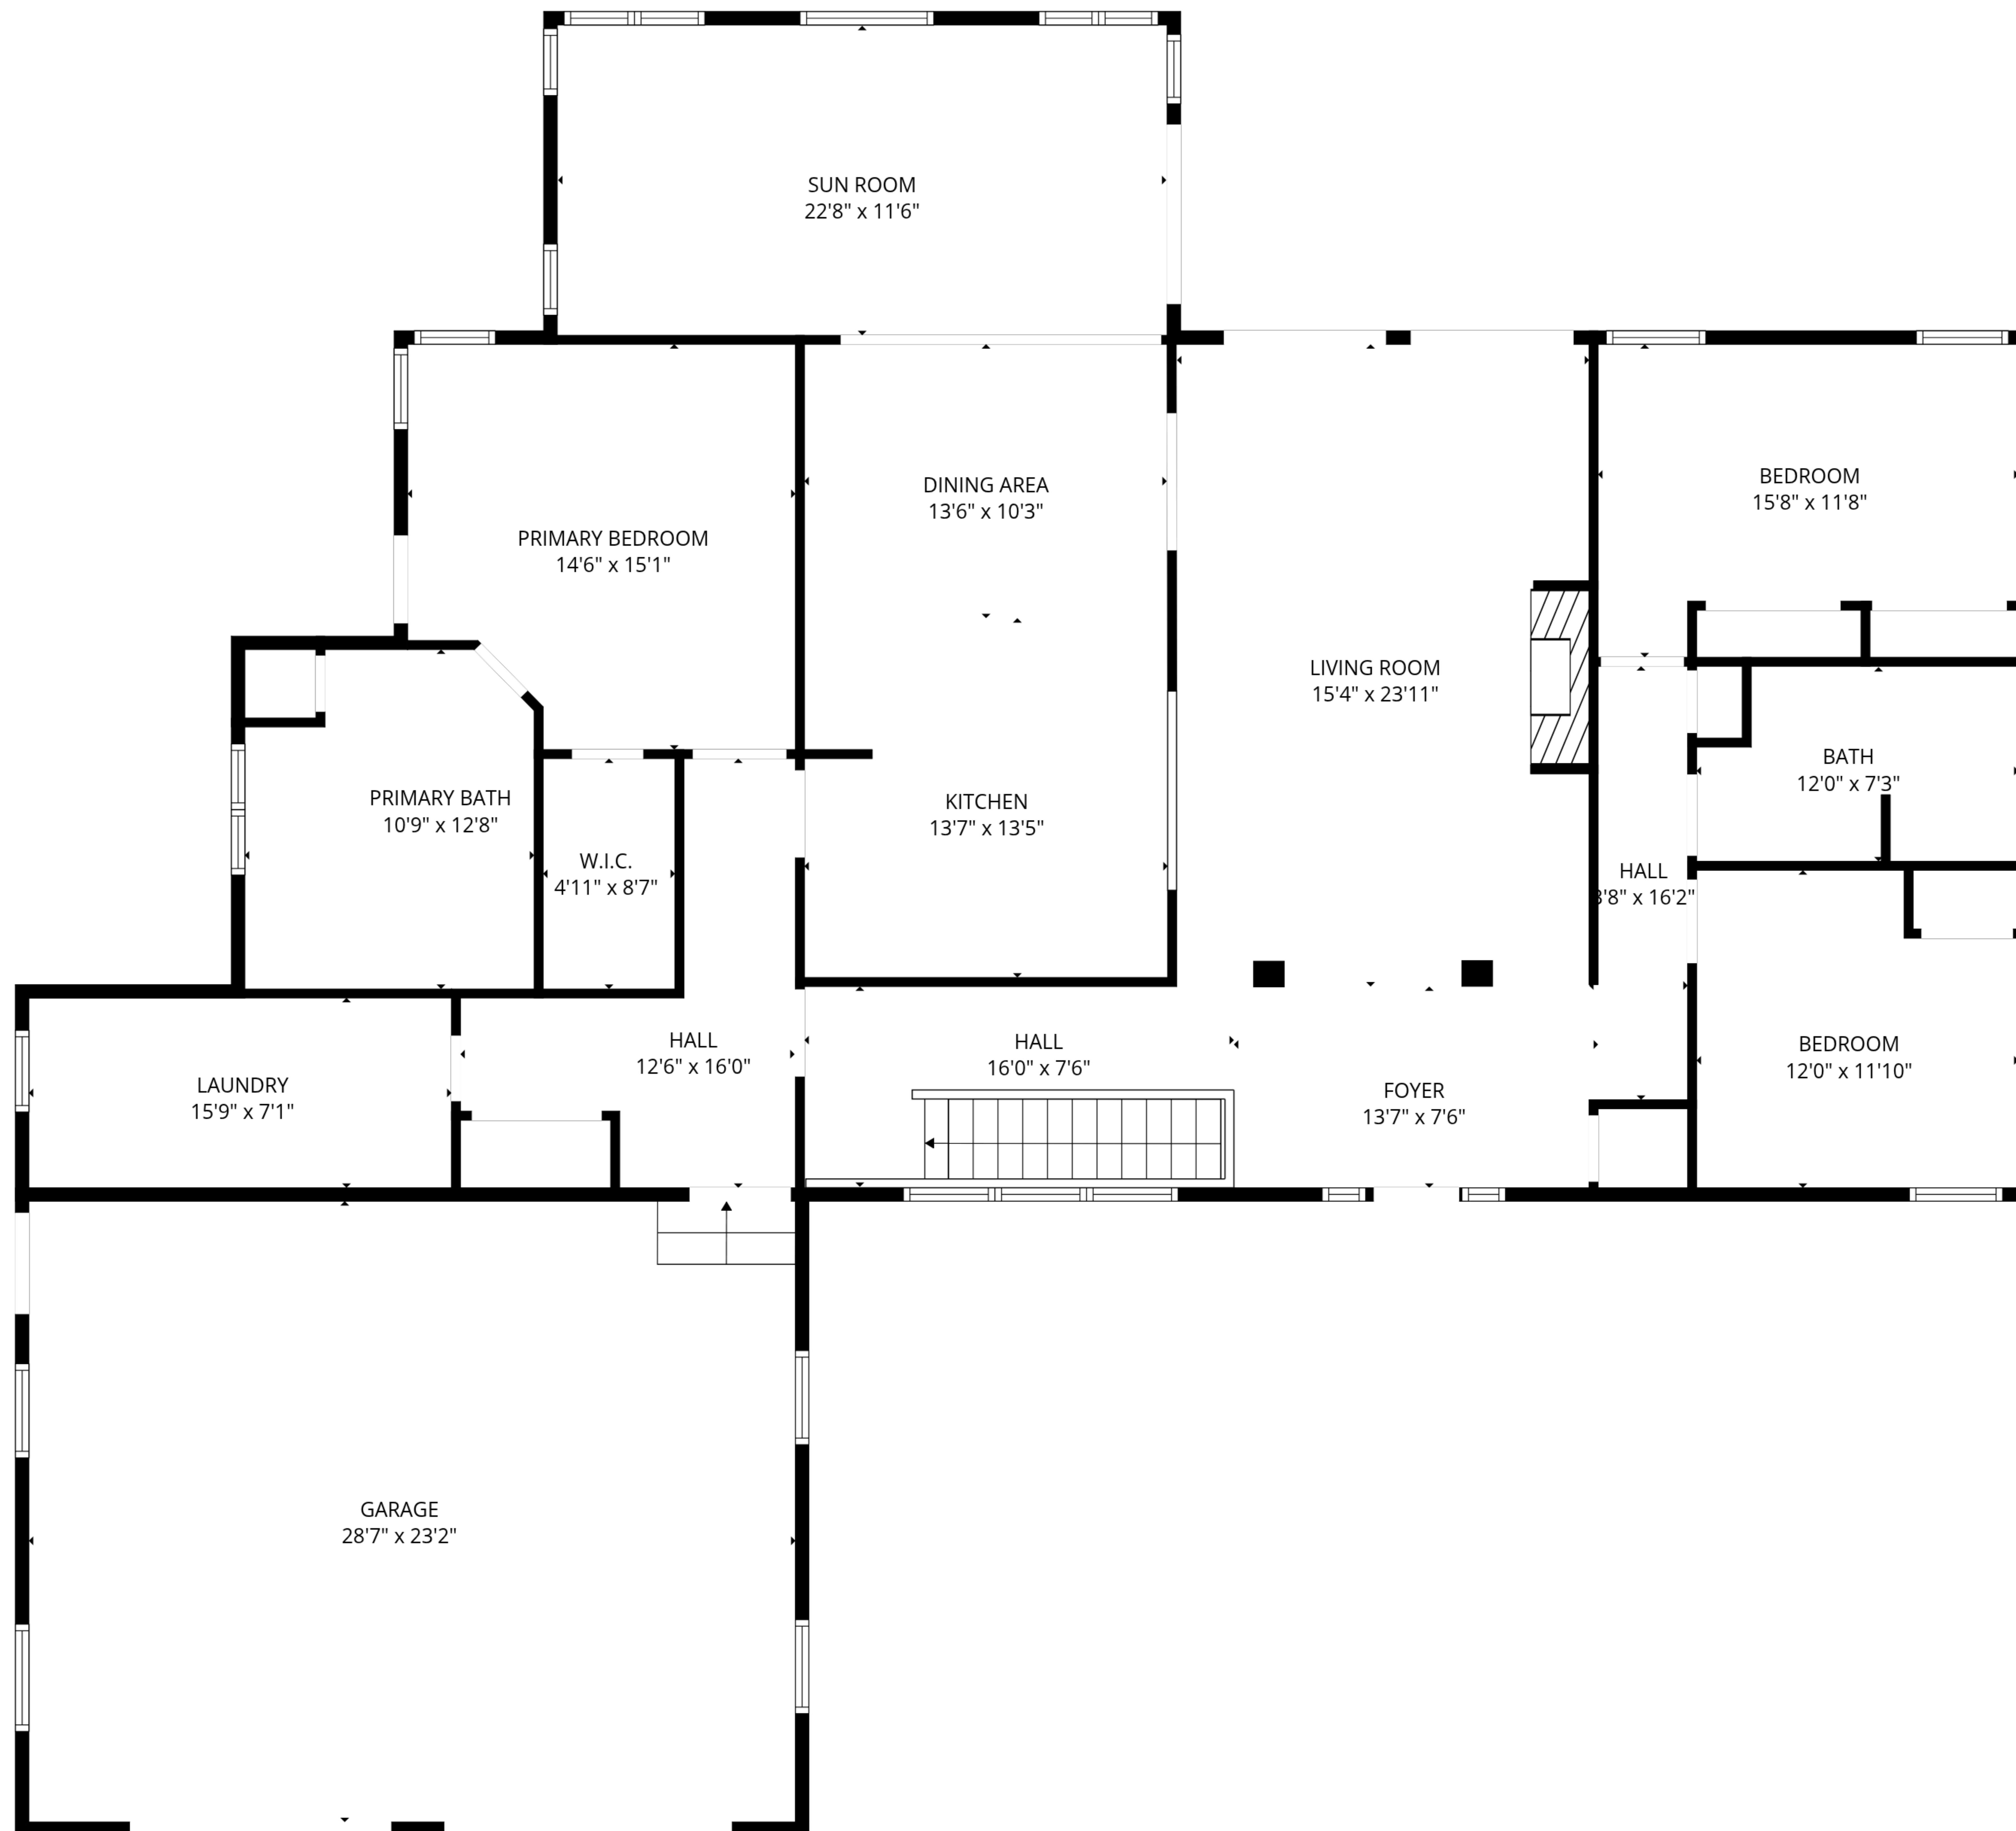

**TOTAL: 3195 sq. ft**

Basement: 856 sq. ft, 1st floor: 2339 sq. ft

EXCLUDED AREAS: BASEMENT: 1337 sq. ft, STORAGE: 55 sq. ft, GARAGE: 662 sq. ft,

WALLS: 275 sq. ft

**TOTAL: 3195 sq. ft**

Basement: 856 sq. ft, 1st floor: 2339 sq. ft

EXCLUDED AREAS: BASEMENT: 1337 sq. ft, STORAGE: 55 sq. ft, GARAGE: 662 sq. ft,  
WALLS: 275 sq. ft

1st floor

Basement

**TOTAL: 3195 sq. ft**  
 Basement: 856 sq. ft, 1st floor: 2339 sq. ft  
 EXCLUDED AREAS: BASEMENT: 1337 sq. ft, STORAGE: 55 sq. ft, GARAGE: 662 sq. ft,  
 WALLS: 275 sq. ft