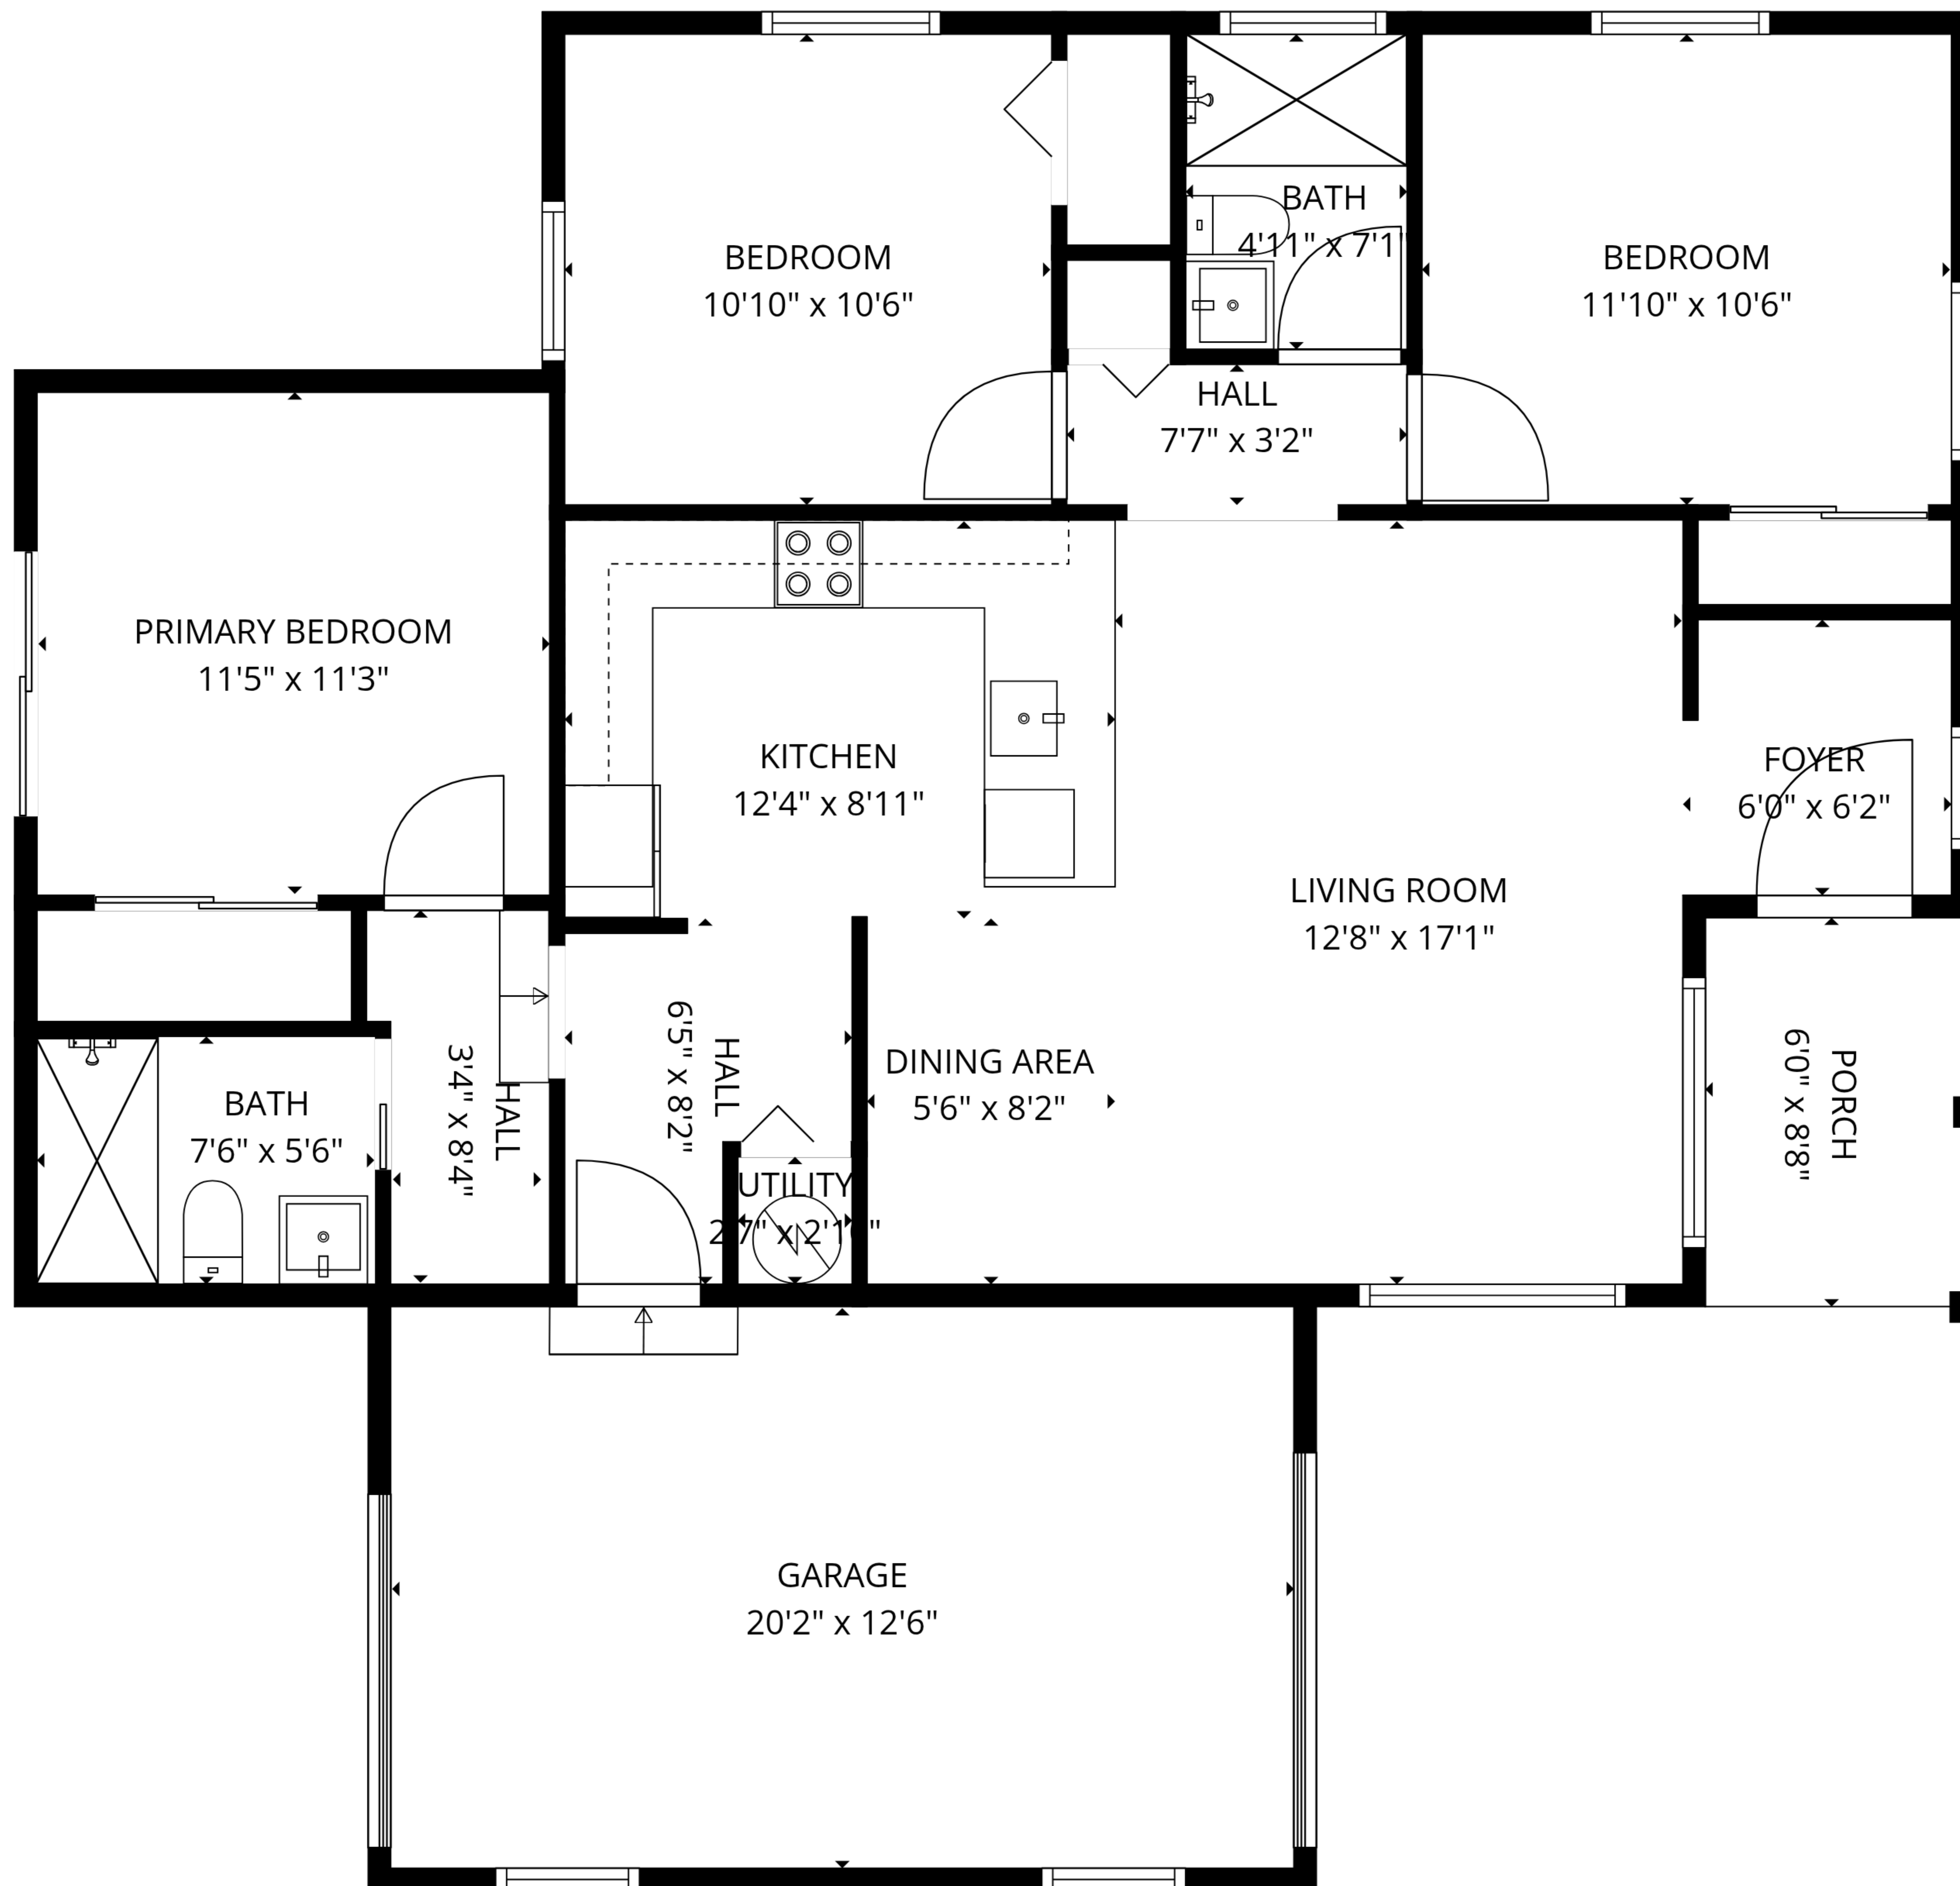

TOTAL: 1049 sq. ft

1st floor: 1049 sq. ft

EXCLUDED AREAS: GARAGE: 253 sq. ft, PORCH: 52 sq. ft, WALLS: 96 sq. ft

SIZES AND DIMENSIONS ARE APPROXIMATE, ACTUAL MAY VARY.

TOTAL: 1049 sq. ft

1st floor: 1049 sq. ft

EXCLUDED AREAS: GARAGE: 253 sq. ft, PORCH: 52 sq. ft, WALLS: 96 sq. ft

SIZES AND DIMENSIONS ARE APPROXIMATE, ACTUAL MAY VARY.