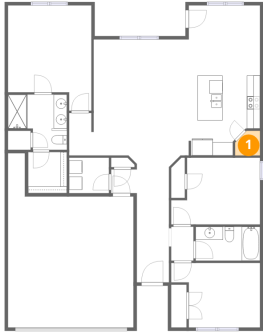

Home data report

**147 Fall Meadow Drive, Harvest, Madison County, Alabama,  
United States, 35749**

#		Dimensions	sqft	Counted as living area
12	Bedroom	13'5" x 9'9"	113 sq. ft	Yes
13	Primary Bedroom	12'8" x 15'11"	175 sq. ft	Yes
14	Laundry	6'0" x 5'4"	32 sq. ft	Yes
15	Hall	8'9" x 5'8"	44 sq. ft	Yes
16	Hall	3'8" x 6'5"	23 sq. ft	Yes

## 1 Floor 1 - Pantry

---

Dimensions: 3'9" x 3'9"  
Area: 13 sq. ft  
Counted as living area: Yes

Heated: Yes  
Finished: Yes  
Enclosed: Yes  
Contiguous: Yes  
Permitted: Yes  
Wet space: No  
Addition: No  
Conversion: No

147 Fall Meadow Drive, Harvest, Madison County, Alabama,  
United States, 35749

**12** Floor 1 - Bedroom

Dimensions: 13'5" x 9'9"  
Area: 113 sq. ft  
Counted as living area: Yes

Heated: Yes  
Finished: Yes  
Enclosed: Yes  
Contiguous: Yes  
Permitted: Yes  
Wet space: No  
Addition: No  
Conversion: No