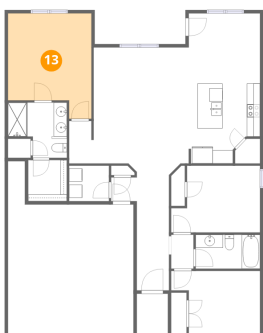

13 Floor 1 - Primary Bedroom

Dimensions: 12'8" x 15'11"
Area: 175 sq. ft
Counted as living area: Yes

Heated: Yes
Finished: Yes
Enclosed: Yes
Contiguous: Yes
Permitted: Yes
Wet space: No
Addition: No
Conversion: No