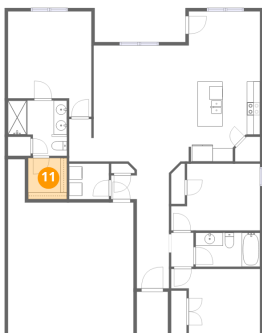

11 Floor 1 - W.I.C.

Dimensions: 5'10" x 6'3"
Area: 36 sq. ft
Counted as living area: Yes

Heated: Yes
Finished: Yes
Enclosed: Yes
Contiguous: Yes
Permitted: Yes
Wet space: No
Addition: No
Conversion: No