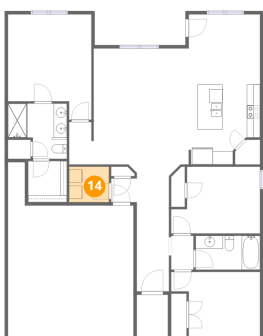

14 Floor 1 - Laundry

Dimensions: 6'0" x 5'4"
Area: 32 sq. ft
Counted as living area: Yes

Heated: Yes
Finished: Yes
Enclosed: Yes
Contiguous: Yes
Permitted: Yes
Wet space: No
Addition: No
Conversion: No