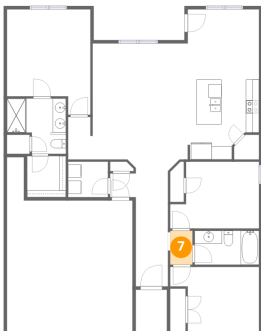

7 Floor 1 - Hall

Dimensions: 3'4" x 5'2"
Area: 17 sq. ft
Counted as living area: Yes

Heated: Yes
Finished: Yes
Enclosed: Yes
Contiguous: Yes
Permitted: Yes
Wet space: No
Addition: No
Conversion: No