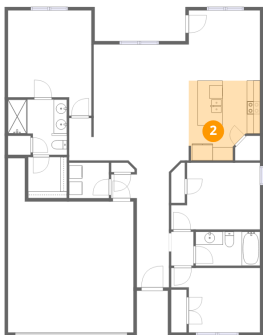

## 1 Floor 1 - Pantry

---

Dimensions: 3'9" x 3'9"  
Area: 13 sq. ft  
Counted as living area: Yes

Heated: Yes  
Finished: Yes  
Enclosed: Yes  
Contiguous: Yes  
Permitted: Yes  
Wet space: No  
Addition: No  
Conversion: No

## 2 Floor 1 - Kitchen

---

Dimensions: 10'9" x 12'1"  
Area: 115 sq. ft  
Counted as living area: Yes

Heated: Yes  
Finished: Yes  
Enclosed: Yes  
Contiguous: Yes  
Permitted: Yes  
Wet space: No  
Addition: No  
Conversion: No