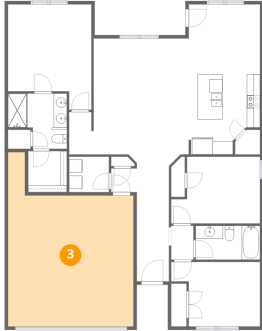

147 Fall Meadow Drive, Harvest, Madison County, Alabama,
United States, 35749

3 Floor 1 - Garage

Dimensions: 19'0" x 26'4"
Area: 393 sq. ft
Counted as living area: No

Heated: No
Finished: No
Enclosed: Yes
Contiguous: Yes
Permitted: Yes
Wet space: No
Addition: No
Conversion: No