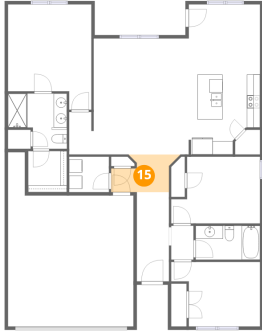

**14** Floor 1 - Laundry

Dimensions: 6'0" x 5'4"  
Area: 32 sq. ft  
Counted as living area: Yes

Heated: Yes  
Finished: Yes  
Enclosed: Yes  
Contiguous: Yes  
Permitted: Yes  
Wet space: No  
Addition: No  
Conversion: No

147 Fall Meadow Drive, Harvest, Madison County, Alabama,  
United States, 35749

**15** Floor 1 - Hall

---

Dimensions: 8'9" x 5'8"  
Area: 44 sq. ft  
Counted as living area: Yes

Heated: Yes  
Finished: Yes  
Enclosed: Yes  
Contiguous: Yes  
Permitted: Yes  
Wet space: No  
Addition: No  
Conversion: No