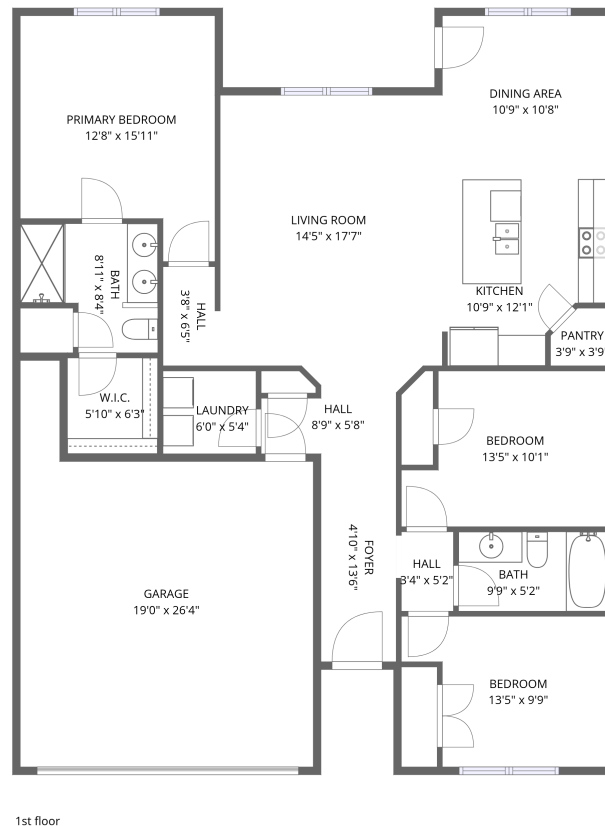

## Home data report

147 Fall Meadow Drive, Harvest, Madison County, Alabama,  
United States, 35749

**Total Area: 1467 sq. ft**

1st Floor: 1467 sq. ft

Excluded: Garage 393 sq. ft

### 5 Floor 1 - Foyer

Dimensions: 4'10" x 13'6"  
Area: 66 sq. ft  
Counted as living area: Yes

Heated: Yes  
Finished: Yes  
Enclosed: Yes  
Contiguous: Yes  
Permitted: Yes  
Wet space: No  
Addition: No  
Conversion: No

147 Fall Meadow Drive, Harvest, Madison County, Alabama,  
United States, 35749

**9** Floor 1 - Bedroom

Dimensions: 13'5" x 10'1"  
Area: 120 sq. ft  
Counted as living area: Yes

Heated: Yes  
Finished: Yes  
Enclosed: Yes  
Contiguous: Yes  
Permitted: Yes  
Wet space: No  
Addition: No  
Conversion: No

147 Fall Meadow Drive, Harvest, Madison County, Alabama,  
United States, 35749

**12** Floor 1 - Bedroom

Dimensions: 13'5" x 9'9"  
Area: 113 sq. ft  
Counted as living area: Yes

Heated: Yes  
Finished: Yes  
Enclosed: Yes  
Contiguous: Yes  
Permitted: Yes  
Wet space: No  
Addition: No  
Conversion: No