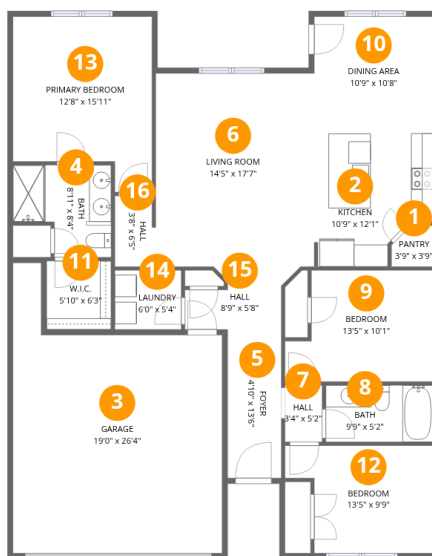

Home data report

147 Fall Meadow Drive, Harvest, Madison County, Alabama,
United States, 35749

Room dimensions

Floor 1

Total:1467sqft Excluded: 393sqft

#		Dimensions	sqft	Counted as living area
1	Pantry	3'9" x 3'9"	13 sq. ft	Yes
2	Kitchen	10'9" x 12'11"	115 sq. ft	Yes
3	Garage	19'0" x 26'4"	393 sq. ft	No
4	Bath	8'11" x 8'4"	63 sq. ft	Yes
5	Foyer	4'10" x 13'6"	66 sq. ft	Yes
6	Living Room	14'5" x 17'7"	253 sq. ft	Yes
7	Hall	3'4" x 5'2"	17 sq. ft	Yes
8	Bath	9'9" x 5'2"	50 sq. ft	Yes
9	Bedroom	13'5" x 10'1"	120 sq. ft	Yes
10	Dining Area	10'9" x 10'8"	115 sq. ft	Yes
11	W.I.C.	5'10" x 6'3"	36 sq. ft	Yes