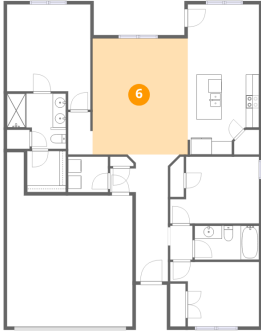

147 Fall Meadow Drive, Harvest, Madison County, Alabama,
United States, 35749

6 Floor 1 - Living Room

Dimensions: 14'5" x 17'7"
Area: 253 sq. ft
Counted as living area: Yes

Heated: Yes
Finished: Yes
Enclosed: Yes
Contiguous: Yes
Permitted: Yes
Wet space: No
Addition: No
Conversion: No