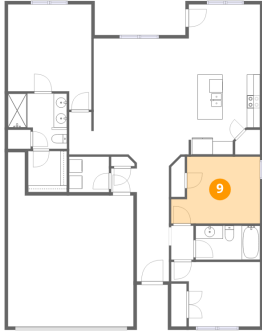

## 8 Floor 1 - Bath

Dimensions: 9'9" x 5'2"  
Area: 50 sq. ft  
Counted as living area: Yes

Heated: Yes  
Finished: Yes  
Enclosed: Yes  
Contiguous: Yes  
Permitted: Yes  
Wet space: Yes  
Addition: No  
Conversion: No

147 Fall Meadow Drive, Harvest, Madison County, Alabama,  
United States, 35749

**9** Floor 1 - Bedroom

Dimensions: 13'5" x 10'1"  
Area: 120 sq. ft  
Counted as living area: Yes

Heated: Yes  
Finished: Yes  
Enclosed: Yes  
Contiguous: Yes  
Permitted: Yes  
Wet space: No  
Addition: No  
Conversion: No