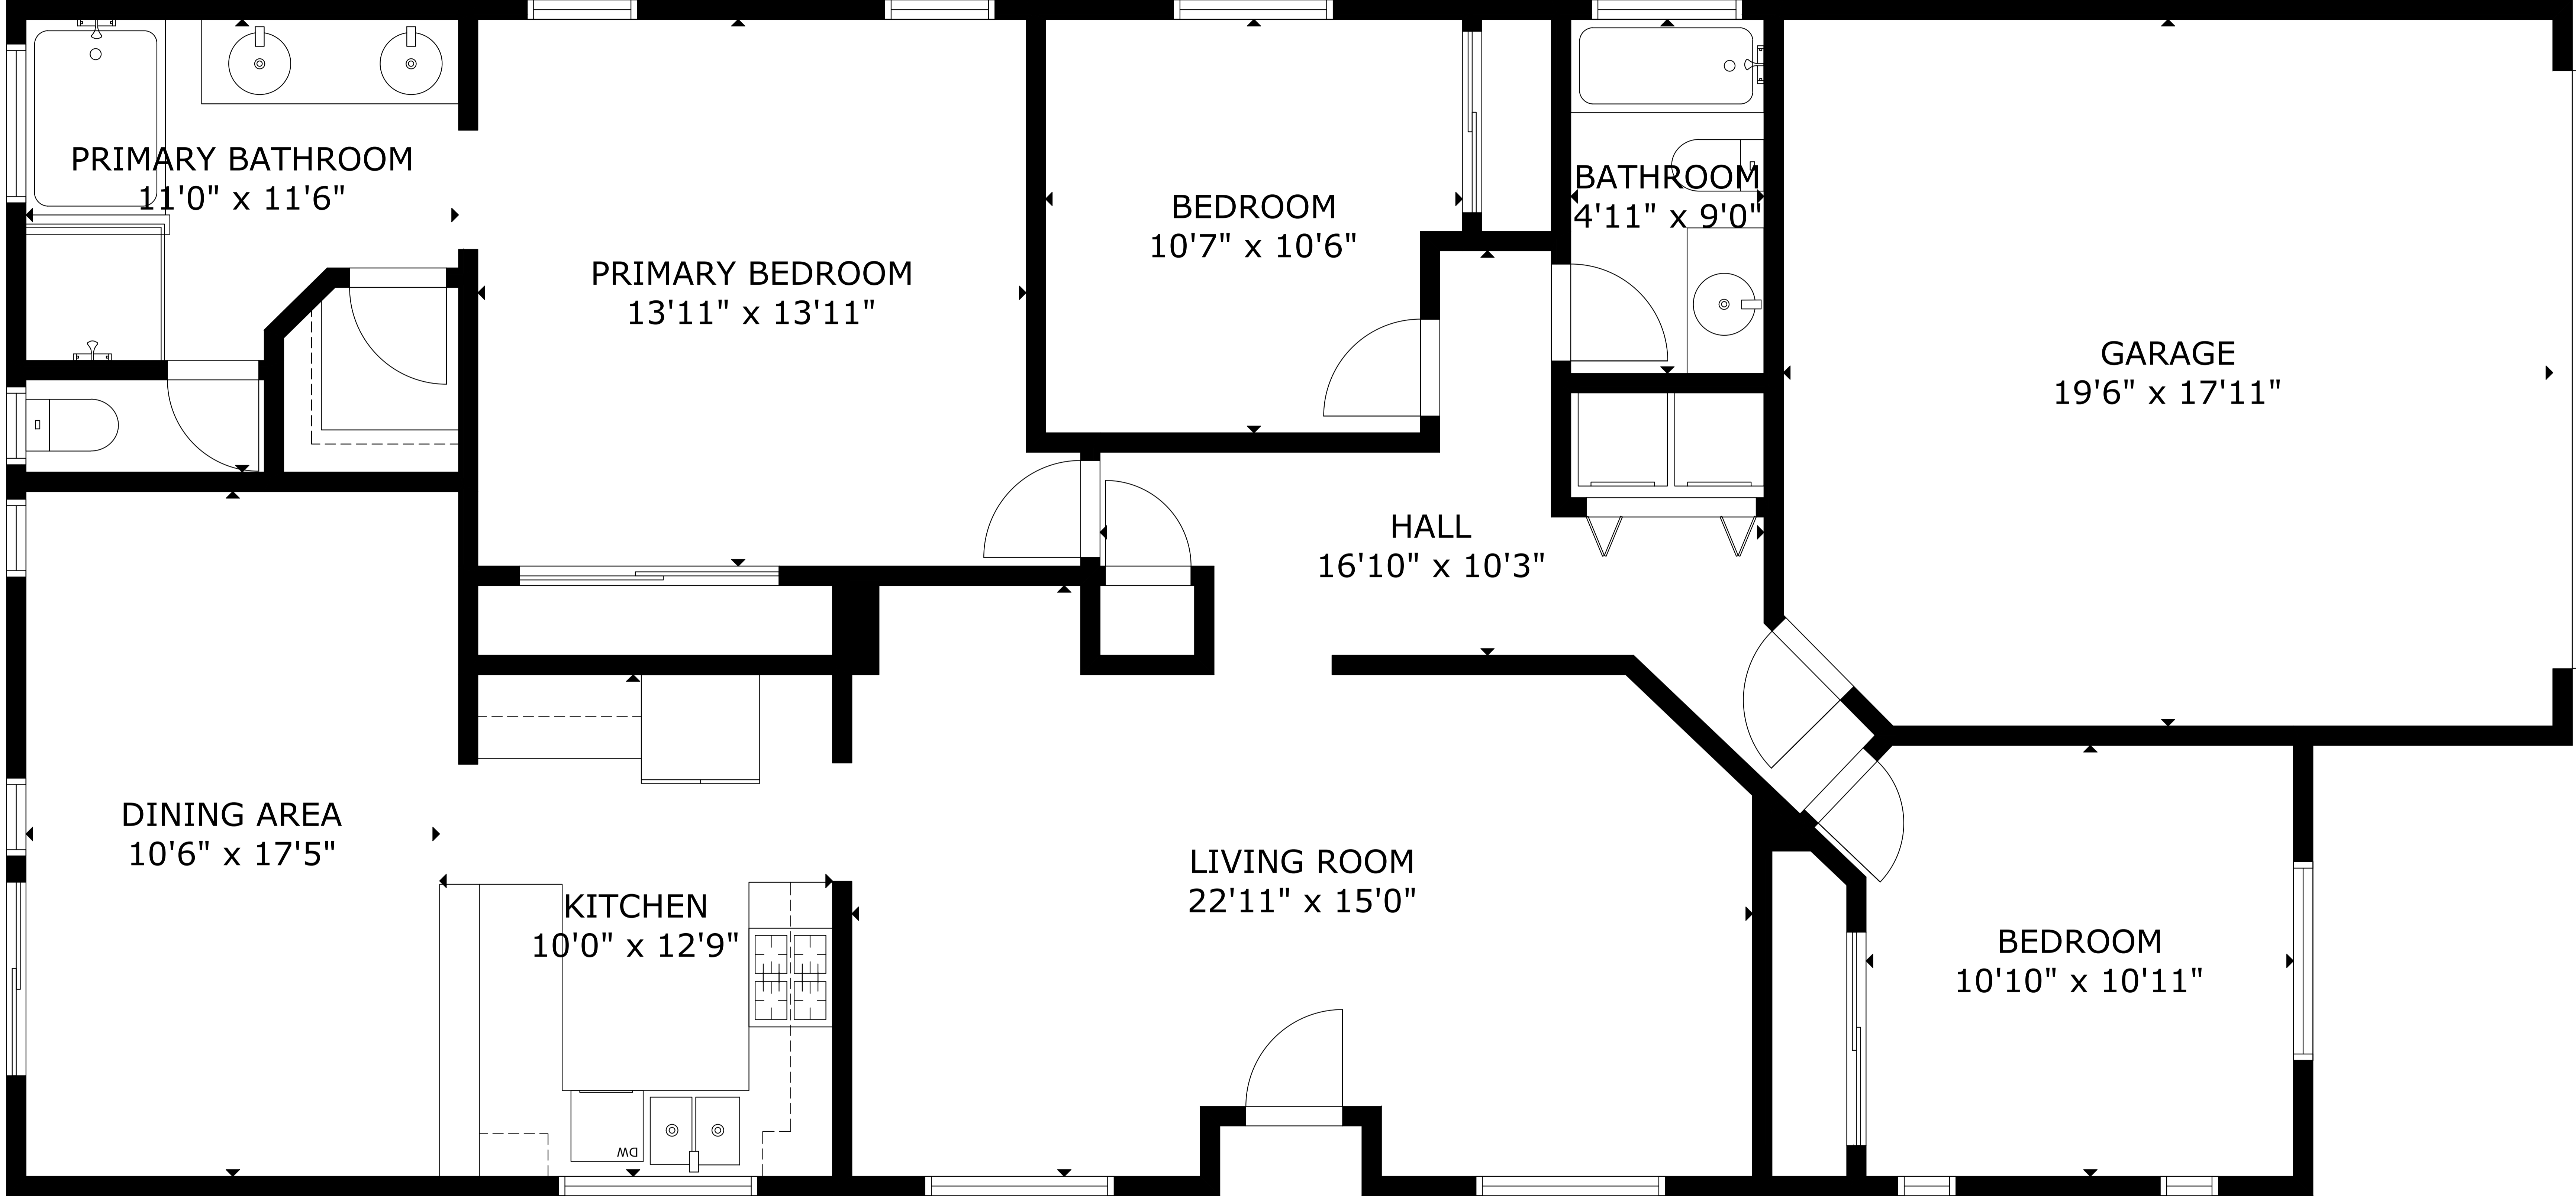

6035 Stargazer Ave NW

GROSS EXTERNAL AREA
TOTAL: 1,528 sq ft
FLOOR 1: 1,528 sq ft
EXCLUDED AREAS: GARAGE: 347 sq ft
SIZE AND DIMENSIONS ARE APPROXIMATE, ACTUAL MAY VARY