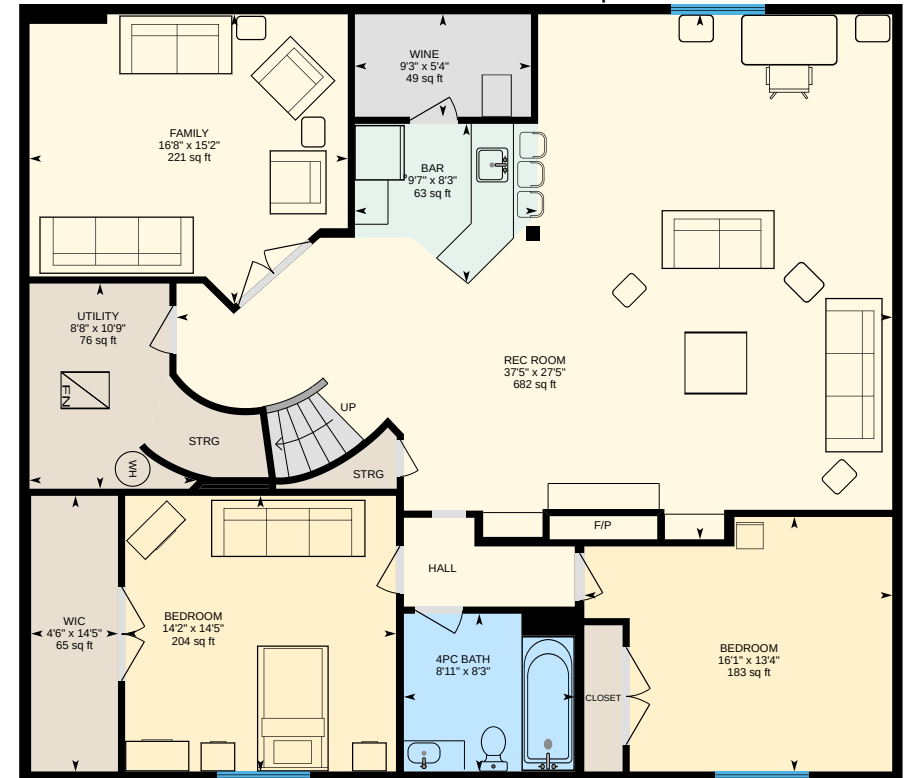

YEG PROPERTY PROS

Katie Haarrison

Real Property
587 987 9943

katieharrisonsells@gmail.com

Main Floor

Exterior Area 1981.74 sq ft

Basement (Below Grade)

Exterior Area 1873.72 sq ft