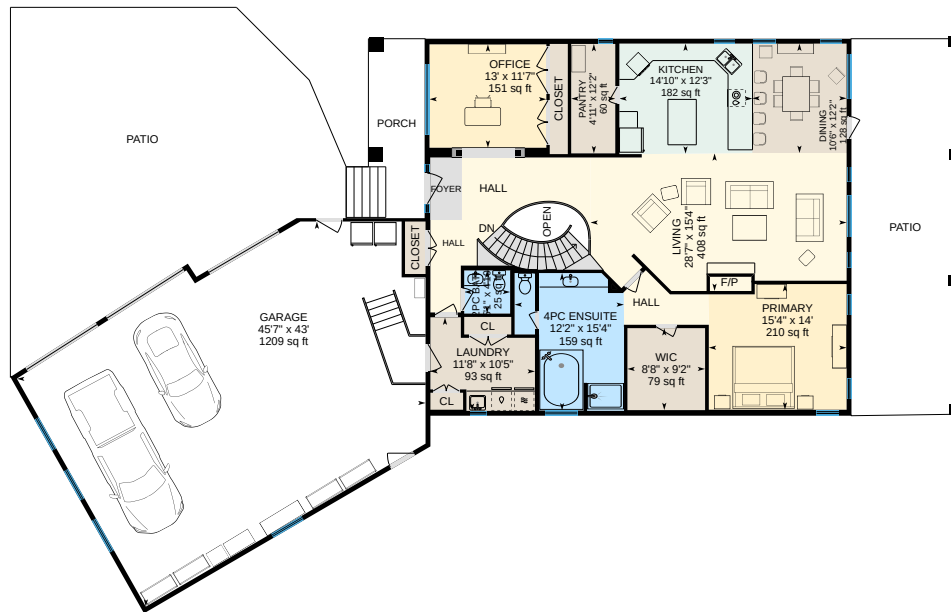

YEG PROPERTY PROS

Katie Haarrison

Real Property
587 987 9943

katieharrisonsells@gmail.com

Main Floor

Exterior Area 1981.74 sq ft

Basement (Below Grade)

Exterior Area 1873.72 sq ft