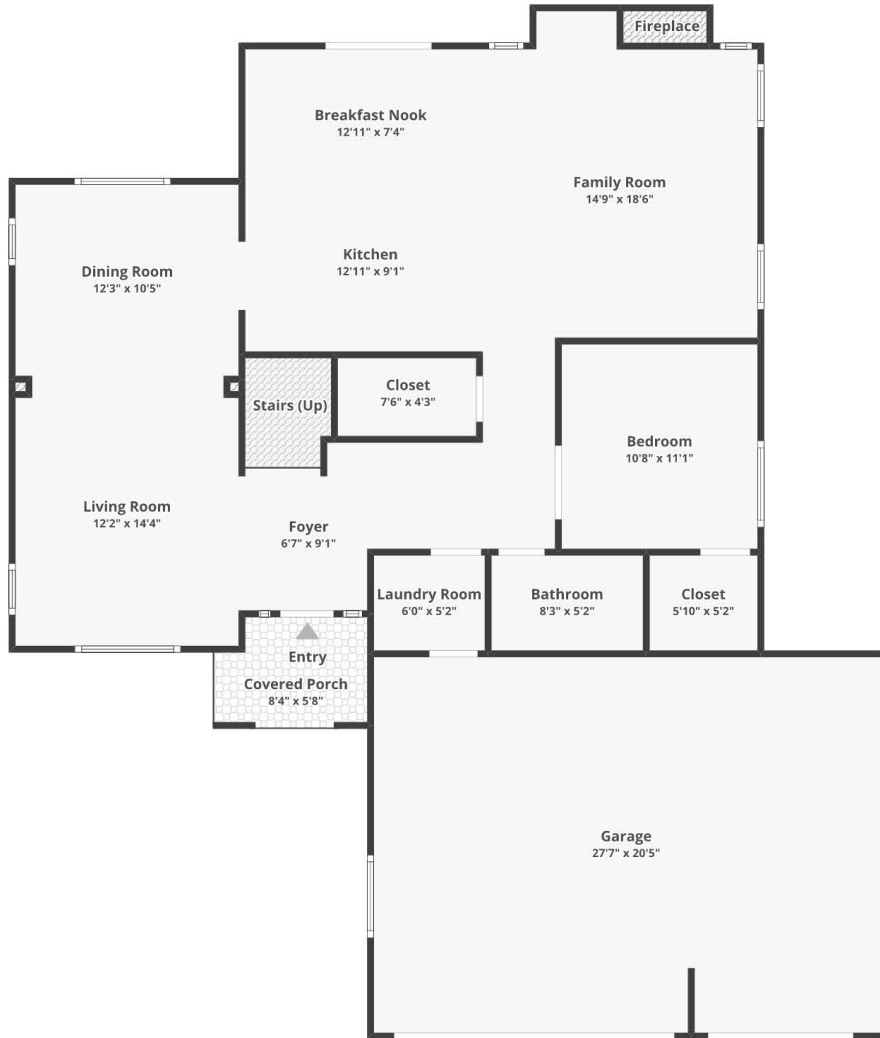

2050 Tracey Jean Dr, Tracy, CA 95377

Total finished area: ~2,469.3 sq. ft.

FLOOR 1
Finished area: ~1,167.36 sq. ft.

FLOOR 2
Finished area: ~1,301.94 sq. ft.