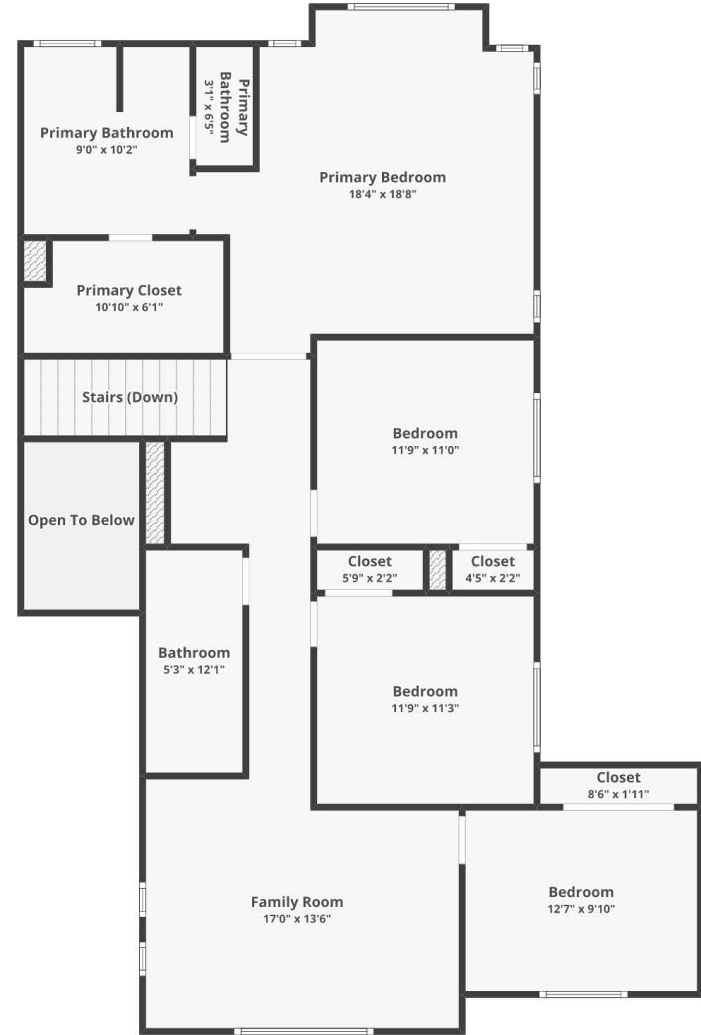

2050 Tracey Jean Dr, Tracy, CA 95377

Total finished area: ~2,469.3 sq. ft.

FLOOR 1
Finished area: ~1,167.36 sq. ft.

FLOOR 2
Finished area: ~1,301.94 sq. ft.