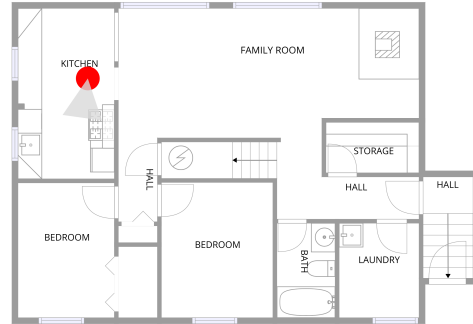

BATH (3)

Floor 1 / 38 sq. ft

FAMILY ROOM (4)

Floor 1 / 264 sq. ft

1008 Cedar Drive, Wallenpaupack Lake Estates, Lake Ariel, Wayne County, Pennsylvania, United States,

KITCHEN (5)

Floor 1 / 111 sq. ft

HALL (6)

Floor 1 / 78 sq. ft

1008 Cedar Drive, Wallenpaupack Lake Estates, Lake Ariel, Wayne County, Pennsylvania, United States,

BEDROOM (7)

Floor 1 / 89 sq. ft

BEDROOM (8)

Floor 1 / 103 sq. ft

1008 Cedar Drive, Wallenpaupack Lake Estates, Lake Ariel, Wayne County, Pennsylvania, United States,

KITCHEN (9)

Floor 2 / 190 sq. ft

KITCHEN (9)

Floor 2 / 190 sq. ft

1008 Cedar Drive, Wallenpaupack Lake Estates, Lake Ariel, Wayne County, Pennsylvania, United States,

DINING AREA (10)

Floor 2 / 139 sq. ft

LIVING ROOM (11)