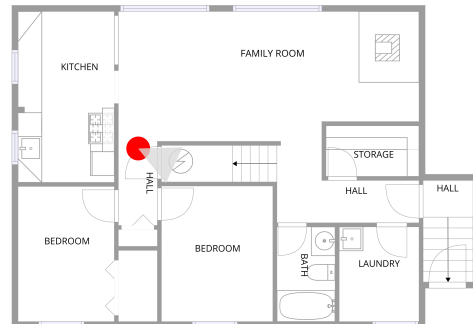

BATH (3)

Floor 1 / 38 sq. ft

FAMILY ROOM (4)

Floor 1 / 264 sq. ft

1008 Cedar Drive, Wallenpaupack Lake Estates, Lake Ariel, Wayne County, Pennsylvania, United States,

KITCHEN (5)

Floor 1 / 111 sq. ft

HALL (6)

Floor 1 / 78 sq. ft

1008 Cedar Drive, Wallenpaupack Lake Estates, Lake Ariel, Wayne County, Pennsylvania, United States,

BEDROOM (7)

Floor 1 / 89 sq. ft

BEDROOM (8)

Floor 1 / 103 sq. ft

1008 Cedar Drive, Wallenpaupack Lake Estates, Lake Ariel, Wayne County, Pennsylvania, United States,

KITCHEN (9)

Floor 2 / 190 sq. ft

KITCHEN (9)

Floor 2 / 190 sq. ft

1008 Cedar Drive, Wallenpaupack Lake Estates, Lake Ariel, Wayne County, Pennsylvania, United States,

DINING AREA (10)

Floor 2 / 139 sq. ft

LIVING ROOM (11)