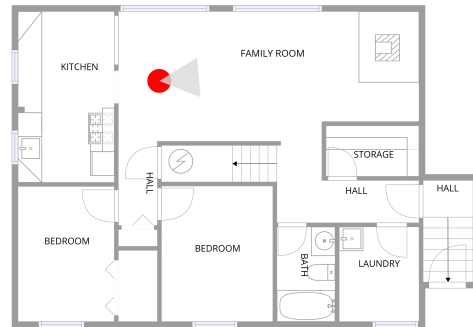

1008 Cedar Drive, Wallenpaupack Lake Estates, Lake Ariel, Wayne County, Pennsylvania, United States,

Room number	Room name	Room area	Room Dimensions
9	Kitchen	190 sq. ft	12'3" x 15'6"
10	Dining Area	139 sq. ft	12'3" x 11'4"
11	Living Room	238 sq. ft	21'1" x 11'4"
12	Deck	252 sq. ft	32'8" x 7'9"
13	Room	74 sq. ft	8'9" x 8'5"
14	Bath	17 sq. ft	6'5" x 8'11"
15	Porch	134 sq. ft	23'10" x 5'7"

1008 Cedar Drive, Wallenpaupack Lake Estates, Lake Ariel, Wayne County, Pennsylvania, United States,

Room number	Room name	Room area	Room Dimensions
16	Bedroom	124 sq. ft	9'8" x 12'10"
17	Primary Bedroom	398 sq. ft	35'1" x 11'4"
18	Balcony	91 sq. ft	23'9" x 3'10"
19	Bedroom	112 sq. ft	9'2" x 12'3"
20	Bath	79 sq. ft	7'3" x 10'11"
21	Bath	67 sq. ft	8'0" x 8'5"

BATH (3)

Floor 1 / 38 sq. ft

FAMILY ROOM (4)

Floor 1 / 264 sq. ft

1008 Cedar Drive, Wallenpaupack Lake Estates, Lake Ariel, Wayne County, Pennsylvania, United States,

KITCHEN (5)

Floor 1 / 111 sq. ft

HALL (6)

KITCHEN (9)

Floor 2 / 190 sq. ft

KITCHEN (9)

Floor 2 / 190 sq. ft

1008 Cedar Drive, Wallenpaupack Lake Estates, Lake Ariel, Wayne County, Pennsylvania, United States,

DINING AREA (10)

Floor 2 / 139 sq. ft

LIVING ROOM (11)