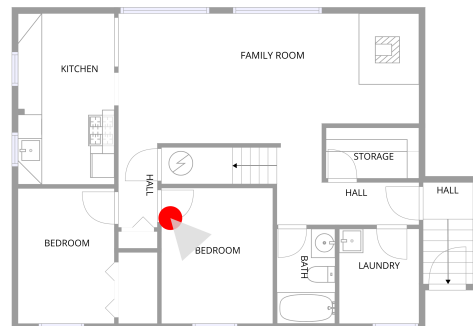

BATH (3)

Floor 1 / 38 sq. ft

FAMILY ROOM (4)

Floor 1 / 264 sq. ft

1008 Cedar Drive, Wallenpaupack Lake Estates, Lake Ariel, Wayne County, Pennsylvania, United States,

KITCHEN (5)

Floor 1 / 111 sq. ft

HALL (6)

Floor 1 / 78 sq. ft

1008 Cedar Drive, Wallenpaupack Lake Estates, Lake Ariel, Wayne County, Pennsylvania, United States,

BEDROOM (7)

Floor 1 / 89 sq. ft

BEDROOM (8)

Floor 1 / 103 sq. ft

1008 Cedar Drive, Wallenpaupack Lake Estates, Lake Ariel, Wayne County, Pennsylvania, United States,

KITCHEN (9)

Floor 2 / 190 sq. ft

KITCHEN (9)

Floor 2 / 190 sq. ft

1008 Cedar Drive, Wallenpaupack Lake Estates, Lake Ariel, Wayne County, Pennsylvania, United States,

DINING AREA (10)

Floor 2 / 139 sq. ft

LIVING ROOM (11)