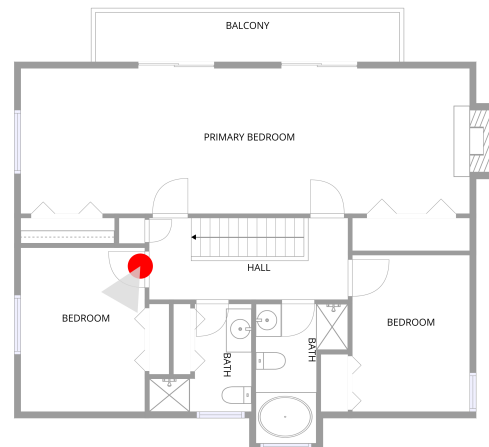

DECK (12)

Floor 2 / 252 sq. ft

ROOM (13)

Floor 2 / 74 sq. ft

1008 Cedar Drive, Wallenpaupack Lake Estates, Lake Ariel, Wayne County, Pennsylvania, United States,

BATH (14)

Floor 2 / 17 sq. ft

PORCH (15)

Floor 2 / 134 sq. ft

1008 Cedar Drive, Wallenpaupack Lake Estates, Lake Ariel, Wayne County, Pennsylvania, United States,

BEDROOM (16)
Floor 3 / 124 sq. ft

BEDROOM (16)
Floor 3 / 124 sq. ft

1008 Cedar Drive, Wallenpaupack Lake Estates, Lake Ariel, Wayne County, Pennsylvania, United States,

PRIMARY BEDROOM (17)

Floor 3 / 398 sq. ft

PRIMARY BEDROOM (17)

Floor 3 / 398 sq. ft

1008 Cedar Drive, Wallenpaupack Lake Estates, Lake Ariel, Wayne County, Pennsylvania, United States,

BALCONY (18)

Floor 3 / 91 sq. ft