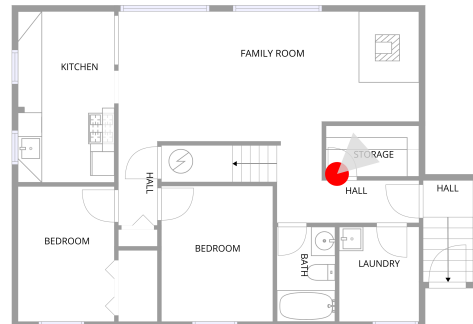

STORAGE (2)

Floor 1 / 32 sq. ft