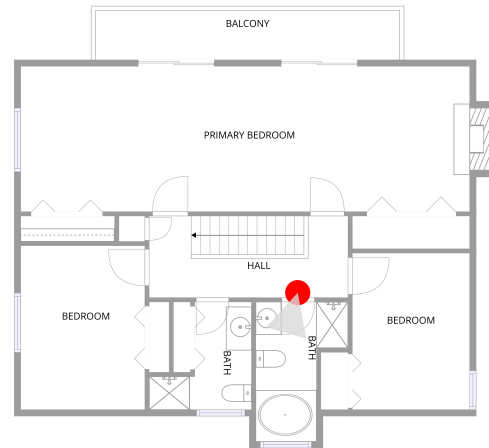

PRIMARY BEDROOM (17)

Floor 3 / 398 sq. ft

PRIMARY BEDROOM (17)

Floor 3 / 398 sq. ft

1008 Cedar Drive, Wallenpaupack Lake Estates, Lake Ariel, Wayne County, Pennsylvania, United States,

BALCONY (18)

Floor 3 / 91 sq. ft

BEDROOM (19)

Floor 3 / 112 sq. ft

1008 Cedar Drive, Wallenpaupack Lake Estates, Lake Ariel, Wayne County, Pennsylvania, United States,

BATH (20)

Floor 3 / 79 sq. ft

BATH (21)

Floor 3 / 67 sq. ft