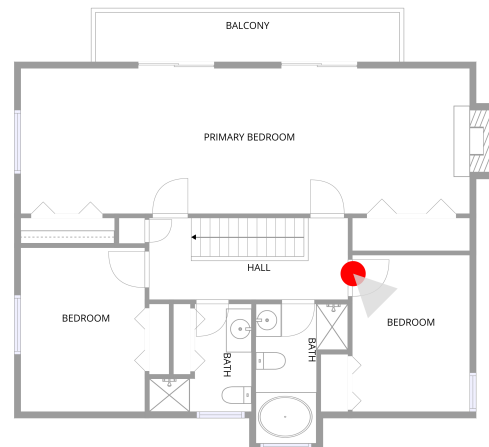

PRIMARY BEDROOM (17)

Floor 3 / 398 sq. ft

PRIMARY BEDROOM (17)

Floor 3 / 398 sq. ft

1008 Cedar Drive, Wallenpaupack Lake Estates, Lake Ariel, Wayne County, Pennsylvania, United States,

BALCONY (18)

Floor 3 / 91 sq. ft

BEDROOM (19)

Floor 3 / 112 sq. ft

1008 Cedar Drive, Wallenpaupack Lake Estates, Lake Ariel, Wayne County, Pennsylvania, United States,

BATH (20)

Floor 3 / 79 sq. ft

BATH (21)

Floor 3 / 67 sq. ft