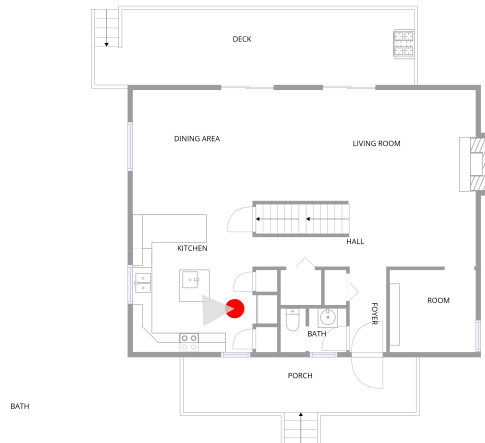

BATH (3)

Floor 1 / 38 sq. ft

FAMILY ROOM (4)

Floor 1 / 264 sq. ft

1008 Cedar Drive, Wallenpaupack Lake Estates, Lake Ariel, Wayne County, Pennsylvania, United States,

KITCHEN (5)

Floor 1 / 111 sq. ft

HALL (6)

Floor 1 / 78 sq. ft

1008 Cedar Drive, Wallenpaupack Lake Estates, Lake Ariel, Wayne County, Pennsylvania, United States,

BEDROOM (7)

Floor 1 / 89 sq. ft

BEDROOM (8)

Floor 1 / 103 sq. ft

1008 Cedar Drive, Wallenpaupack Lake Estates, Lake Ariel, Wayne County, Pennsylvania, United States,

KITCHEN (9)

Floor 2 / 190 sq. ft

KITCHEN (9)

Floor 2 / 190 sq. ft

1008 Cedar Drive, Wallenpaupack Lake Estates, Lake Ariel, Wayne County, Pennsylvania, United States,

DINING AREA (10)

Floor 2 / 139 sq. ft

LIVING ROOM (11)

Floor 2 / 238 sq. ft

1008 Cedar Drive, Wallenpaupack Lake Estates, Lake Ariel, Wayne County, Pennsylvania, United States,

LIVING ROOM (11)

Floor 2 / 238 sq. ft

DECK (12)

Floor 2 / 252 sq. ft

1008 Cedar Drive, Wallenpaupack Lake Estates, Lake Ariel, Wayne County, Pennsylvania, United States,