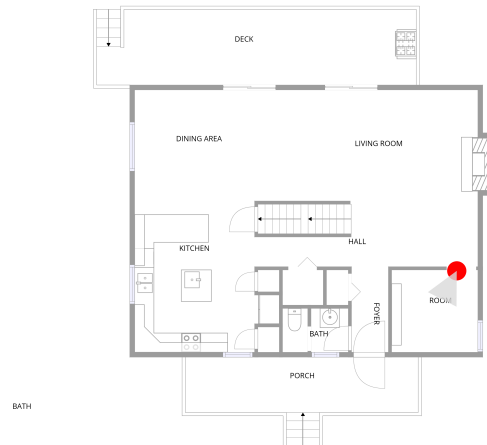

KITCHEN (9)

Floor 2 / 190 sq. ft

KITCHEN (9)

Floor 2 / 190 sq. ft

1008 Cedar Drive, Wallenpaupack Lake Estates, Lake Ariel, Wayne County, Pennsylvania, United States,

DINING AREA (10)

Floor 2 / 139 sq. ft

LIVING ROOM (11)

Floor 2 / 238 sq. ft

1008 Cedar Drive, Wallenpaupack Lake Estates, Lake Ariel, Wayne County, Pennsylvania, United States,

LIVING ROOM (11)

Floor 2 / 238 sq. ft

DECK (12)

Floor 2 / 252 sq. ft

1008 Cedar Drive, Wallenpaupack Lake Estates, Lake Ariel, Wayne County, Pennsylvania, United States,

DECK (12)

Floor 2 / 252 sq. ft

ROOM (13)

Floor 2 / 74 sq. ft

1008 Cedar Drive, Wallenpaupack Lake Estates, Lake Ariel, Wayne County, Pennsylvania, United States,

BATH (14)

Floor 2 / 17 sq. ft

PORCH (15)