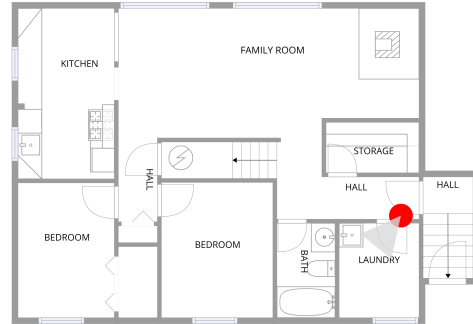

LAUNDRY (1)

Floor 1 / 51 sq. ft