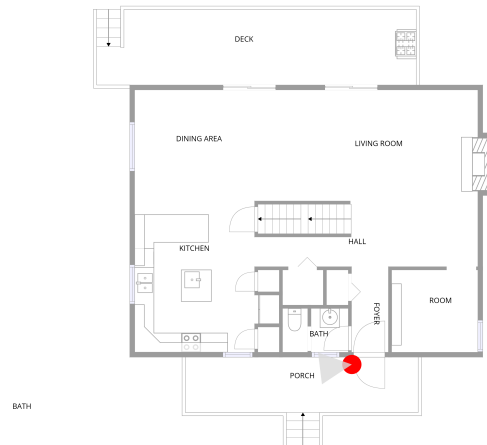

KITCHEN (9)

Floor 2 / 190 sq. ft

KITCHEN (9)

Floor 2 / 190 sq. ft

1008 Cedar Drive, Wallenpaupack Lake Estates, Lake Ariel, Wayne County, Pennsylvania, United States,

DINING AREA (10)

Floor 2 / 139 sq. ft

LIVING ROOM (11)

Floor 2 / 238 sq. ft

1008 Cedar Drive, Wallenpaupack Lake Estates, Lake Ariel, Wayne County, Pennsylvania, United States,

LIVING ROOM (11)

Floor 2 / 238 sq. ft

DECK (12)

Floor 2 / 252 sq. ft

1008 Cedar Drive, Wallenpaupack Lake Estates, Lake Ariel, Wayne County, Pennsylvania, United States,

DECK (12)

Floor 2 / 252 sq. ft

ROOM (13)

Floor 2 / 74 sq. ft

1008 Cedar Drive, Wallenpaupack Lake Estates, Lake Ariel, Wayne County, Pennsylvania, United States,

BATH (14)

Floor 2 / 17 sq. ft

PORCH (15)

Floor 2 / 134 sq. ft

1008 Cedar Drive, Wallenpaupack Lake Estates, Lake Ariel, Wayne County, Pennsylvania, United States,

BEDROOM (16)
Floor 3 / 124 sq. ft

BEDROOM (16)
Floor 3 / 124 sq. ft

1008 Cedar Drive, Wallenpaupack Lake Estates, Lake Ariel, Wayne County, Pennsylvania, United States,