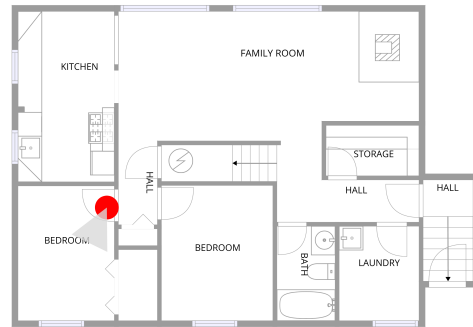

BATH (3)

Floor 1 / 38 sq. ft

FAMILY ROOM (4)

Floor 1 / 264 sq. ft

1008 Cedar Drive, Wallenpaupack Lake Estates, Lake Ariel, Wayne County, Pennsylvania, United States,

KITCHEN (5)

Floor 1 / 111 sq. ft

HALL (6)

Floor 1 / 78 sq. ft

1008 Cedar Drive, Wallenpaupack Lake Estates, Lake Ariel, Wayne County, Pennsylvania, United States,

BEDROOM (7)

Floor 1 / 89 sq. ft

BEDROOM (8)

Floor 1 / 103 sq. ft

1008 Cedar Drive, Wallenpaupack Lake Estates, Lake Ariel, Wayne County, Pennsylvania, United States,

KITCHEN (9)

Floor 2 / 190 sq. ft

KITCHEN (9)

Floor 2 / 190 sq. ft

1008 Cedar Drive, Wallenpaupack Lake Estates, Lake Ariel, Wayne County, Pennsylvania, United States,

DINING AREA (10)

Floor 2 / 139 sq. ft

LIVING ROOM (11)