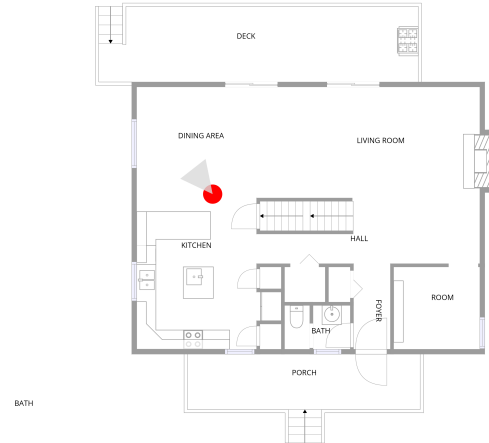

BATH (3)

Floor 1 / 38 sq. ft

FAMILY ROOM (4)

Floor 1 / 264 sq. ft

1008 Cedar Drive, Wallenpaupack Lake Estates, Lake Ariel, Wayne County, Pennsylvania, United States,

KITCHEN (5)

Floor 1 / 111 sq. ft

HALL (6)

KITCHEN (9)

Floor 2 / 190 sq. ft

KITCHEN (9)

Floor 2 / 190 sq. ft

1008 Cedar Drive, Wallenpaupack Lake Estates, Lake Ariel, Wayne County, Pennsylvania, United States,

DINING AREA (10)

Floor 2 / 139 sq. ft

LIVING ROOM (11)

Floor 2 / 238 sq. ft

1008 Cedar Drive, Wallenpaupack Lake Estates, Lake Ariel, Wayne County, Pennsylvania, United States,

LIVING ROOM (11)

Floor 2 / 238 sq. ft

DECK (12)

Floor 2 / 252 sq. ft

1008 Cedar Drive, Wallenpaupack Lake Estates, Lake Ariel, Wayne County, Pennsylvania, United States,

DECK (12)

Floor 2 / 252 sq. ft

ROOM (13)

Floor 2 / 74 sq. ft

1008 Cedar Drive, Wallenpaupack Lake Estates, Lake Ariel, Wayne County, Pennsylvania, United States,

BATH (14)

Floor 2 / 17 sq. ft

PORCH (15)