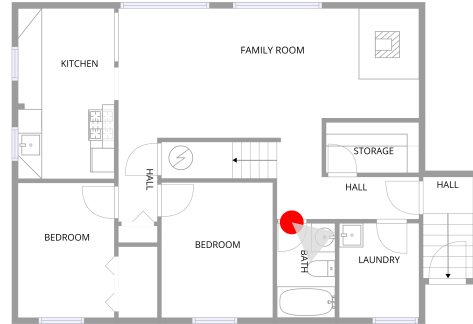

1008 Cedar Drive, Wallenpaupack Lake Estates, Lake Ariel, Wayne County, Pennsylvania, United States,

Room number	Room name	Room area	Room Dimensions
9	Kitchen	190 sq. ft	12'3" x 15'6"
10	Dining Area	139 sq. ft	12'3" x 11'4"
11	Living Room	238 sq. ft	21'1" x 11'4"
12	Deck	252 sq. ft	32'8" x 7'9"
13	Room	74 sq. ft	8'9" x 8'5"
14	Bath	17 sq. ft	6'5" x 8'11"
15	Porch	134 sq. ft	23'10" x 5'7"

1008 Cedar Drive, Wallenpaupack Lake Estates, Lake Ariel, Wayne County, Pennsylvania, United States,

Room number	Room name	Room area	Room Dimensions
16	Bedroom	124 sq. ft	9'8" x 12'10"
17	Primary Bedroom	398 sq. ft	35'1" x 11'4"
18	Balcony	91 sq. ft	23'9" x 3'10"
19	Bedroom	112 sq. ft	9'2" x 12'3"
20	Bath	79 sq. ft	7'3" x 10'11"
21	Bath	67 sq. ft	8'0" x 8'5"

BATH (3)

Floor 1 / 38 sq. ft

FAMILY ROOM (4)

Floor 1 / 264 sq. ft

1008 Cedar Drive, Wallenpaupack Lake Estates, Lake Ariel, Wayne County, Pennsylvania, United States,

KITCHEN (5)

Floor 1 / 111 sq. ft

HALL (6)

KITCHEN (9)

Floor 2 / 190 sq. ft

KITCHEN (9)

Floor 2 / 190 sq. ft

1008 Cedar Drive, Wallenpaupack Lake Estates, Lake Ariel, Wayne County, Pennsylvania, United States,

DINING AREA (10)

Floor 2 / 139 sq. ft

LIVING ROOM (11)