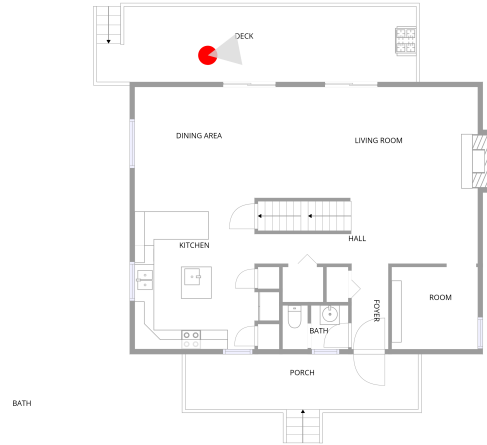

KITCHEN (9)

Floor 2 / 190 sq. ft

KITCHEN (9)

Floor 2 / 190 sq. ft

1008 Cedar Drive, Wallenpaupack Lake Estates, Lake Ariel, Wayne County, Pennsylvania, United States,

DINING AREA (10)

Floor 2 / 139 sq. ft

LIVING ROOM (11)

Floor 2 / 238 sq. ft

1008 Cedar Drive, Wallenpaupack Lake Estates, Lake Ariel, Wayne County, Pennsylvania, United States,

LIVING ROOM (11)

Floor 2 / 238 sq. ft

DECK (12)

Floor 2 / 252 sq. ft

1008 Cedar Drive, Wallenpaupack Lake Estates, Lake Ariel, Wayne County, Pennsylvania, United States,

DECK (12)

Floor 2 / 252 sq. ft

ROOM (13)

Floor 2 / 74 sq. ft

1008 Cedar Drive, Wallenpaupack Lake Estates, Lake Ariel, Wayne County, Pennsylvania, United States,

BATH (14)

Floor 2 / 17 sq. ft

PORCH (15)