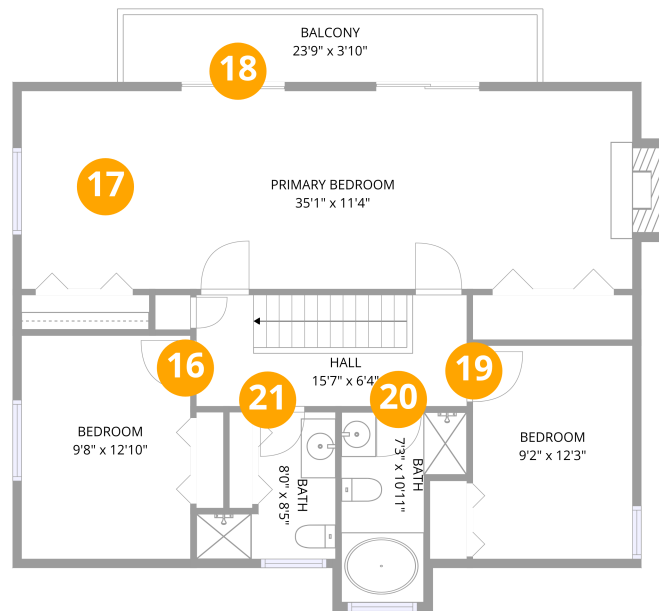

1008 Cedar Drive, Wallenpaupack Lake Estates, Lake Ariel, Wayne County, Pennsylvania, United States,

Room number	Room name	Room area	Room Dimensions
1	Laundry	51 sq. ft	6'7" x 7'10"
2	Storage	32 sq. ft	7'8" x 4'2"
3	Bath	38 sq. ft	4'10" x 7'10"
4	Family Room	264 sq. ft	24'10" x 10'8"
5	Kitchen	111 sq. ft	7'11" x 14'1"
6	Hall	78 sq. ft	11'9" x 6'8"
7	Bedroom	89 sq. ft	8'0" x 11'2"
8	Bedroom	103 sq. ft	9'3" x 11'2"

1008 Cedar Drive, Wallenpaupack Lake Estates, Lake Ariel, Wayne County, Pennsylvania, United States,

Room number	Room name	Room area	Room Dimensions
9	Kitchen	190 sq. ft	12'3" x 15'6"
10	Dining Area	139 sq. ft	12'3" x 11'4"
11	Living Room	238 sq. ft	21'1" x 11'4"
12	Deck	252 sq. ft	32'8" x 7'9"
13	Room	74 sq. ft	8'9" x 8'5"
14	Bath	17 sq. ft	6'5" x 8'11"
15	Porch	134 sq. ft	23'10" x 5'7"

1008 Cedar Drive, Wallenpaupack Lake Estates, Lake Ariel, Wayne County, Pennsylvania, United States,

Room number	Room name	Room area	Room Dimensions
16	Bedroom	124 sq. ft	9'8" x 12'10"
17	Primary Bedroom	398 sq. ft	35'1" x 11'4"
18	Balcony	91 sq. ft	23'9" x 3'10"
19	Bedroom	112 sq. ft	9'2" x 12'3"
20	Bath	79 sq. ft	7'3" x 10'11"
21	Bath	67 sq. ft	8'0" x 8'5"

BATH (3)

Floor 1 / 38 sq. ft

FAMILY ROOM (4)

Floor 1 / 264 sq. ft

1008 Cedar Drive, Wallenpaupack Lake Estates, Lake Ariel, Wayne County, Pennsylvania, United States,

KITCHEN (5)

Floor 1 / 111 sq. ft

HALL (6)