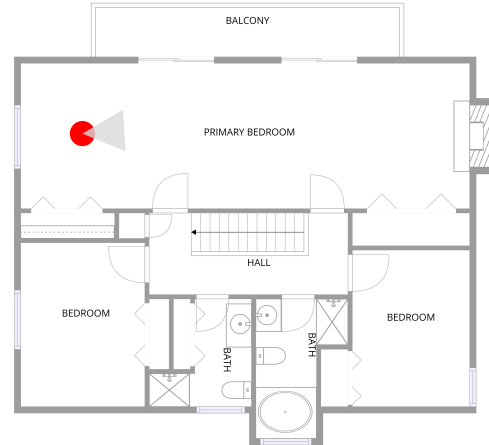

DECK (12)

Floor 2 / 252 sq. ft

ROOM (13)

Floor 2 / 74 sq. ft

1008 Cedar Drive, Wallenpaupack Lake Estates, Lake Ariel, Wayne County, Pennsylvania, United States,

BATH (14)

Floor 2 / 17 sq. ft

PORCH (15)

Floor 2 / 134 sq. ft

1008 Cedar Drive, Wallenpaupack Lake Estates, Lake Ariel, Wayne County, Pennsylvania, United States,

BEDROOM (16)
Floor 3 / 124 sq. ft

BEDROOM (16)
Floor 3 / 124 sq. ft

1008 Cedar Drive, Wallenpaupack Lake Estates, Lake Ariel, Wayne County, Pennsylvania, United States,

PRIMARY BEDROOM (17)

Floor 3 / 398 sq. ft

PRIMARY BEDROOM (17)

Floor 3 / 398 sq. ft

1008 Cedar Drive, Wallenpaupack Lake Estates, Lake Ariel, Wayne County, Pennsylvania, United States,

BALCONY (18)

Floor 3 / 91 sq. ft