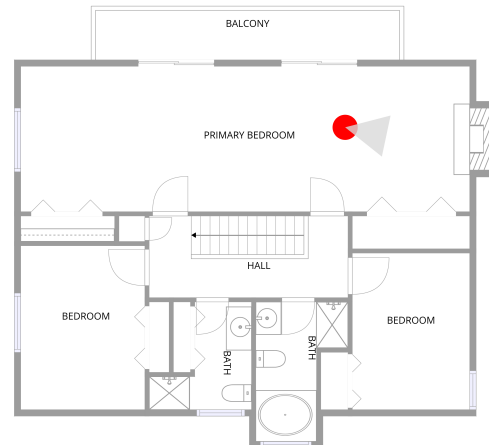

DECK (12)

Floor 2 / 252 sq. ft

ROOM (13)

Floor 2 / 74 sq. ft

1008 Cedar Drive, Wallenpaupack Lake Estates, Lake Ariel, Wayne County, Pennsylvania, United States,

BATH (14)

Floor 2 / 17 sq. ft

PORCH (15)

Floor 2 / 134 sq. ft

1008 Cedar Drive, Wallenpaupack Lake Estates, Lake Ariel, Wayne County, Pennsylvania, United States,

BEDROOM (16)
Floor 3 / 124 sq. ft

BEDROOM (16)
Floor 3 / 124 sq. ft

1008 Cedar Drive, Wallenpaupack Lake Estates, Lake Ariel, Wayne County, Pennsylvania, United States,

PRIMARY BEDROOM (17)

Floor 3 / 398 sq. ft

PRIMARY BEDROOM (17)

Floor 3 / 398 sq. ft

1008 Cedar Drive, Wallenpaupack Lake Estates, Lake Ariel, Wayne County, Pennsylvania, United States,

BALCONY (18)

Floor 3 / 91 sq. ft