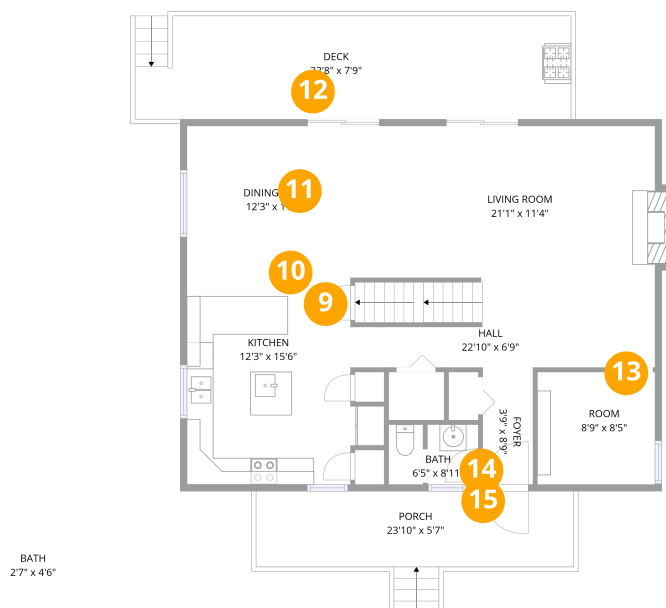

1008 Cedar Drive, Wallenpaupack Lake Estates, Lake Ariel, Wayne County, Pennsylvania, United States,

Room number	Room name	Room area	Room Dimensions
1	Laundry	51 sq. ft	6'7" x 7'10"
2	Storage	32 sq. ft	7'8" x 4'2"
3	Bath	38 sq. ft	4'10" x 7'10"
4	Family Room	264 sq. ft	24'10" x 10'8"
5	Kitchen	111 sq. ft	7'11" x 14'1"
6	Hall	78 sq. ft	11'9" x 6'8"
7	Bedroom	89 sq. ft	8'0" x 11'2"
8	Bedroom	103 sq. ft	9'3" x 11'2"

1008 Cedar Drive, Wallenpaupack Lake Estates, Lake Ariel, Wayne County, Pennsylvania, United States,

Room number	Room name	Room area	Room Dimensions
9	Kitchen	190 sq. ft	12'3" x 15'6"
10	Dining Area	139 sq. ft	12'3" x 11'4"
11	Living Room	238 sq. ft	21'1" x 11'4"
12	Deck	252 sq. ft	32'8" x 7'9"
13	Room	74 sq. ft	8'9" x 8'5"
14	Bath	17 sq. ft	6'5" x 8'11"
15	Porch	134 sq. ft	23'10" x 5'7"

1008 Cedar Drive, Wallenpaupack Lake Estates, Lake Ariel, Wayne County, Pennsylvania, United States,

Room number	Room name	Room area	Room Dimensions
16	Bedroom	124 sq. ft	9'8" x 12'10"
17	Primary Bedroom	398 sq. ft	35'1" x 11'4"
18	Balcony	91 sq. ft	23'9" x 3'10"
19	Bedroom	112 sq. ft	9'2" x 12'3"
20	Bath	79 sq. ft	7'3" x 10'11"
21	Bath	67 sq. ft	8'0" x 8'5"

BATH (3)

Floor 1 / 38 sq. ft

FAMILY ROOM (4)

Floor 1 / 264 sq. ft

1008 Cedar Drive, Wallenpaupack Lake Estates, Lake Ariel, Wayne County, Pennsylvania, United States,

KITCHEN (5)

Floor 1 / 111 sq. ft

HALL (6)