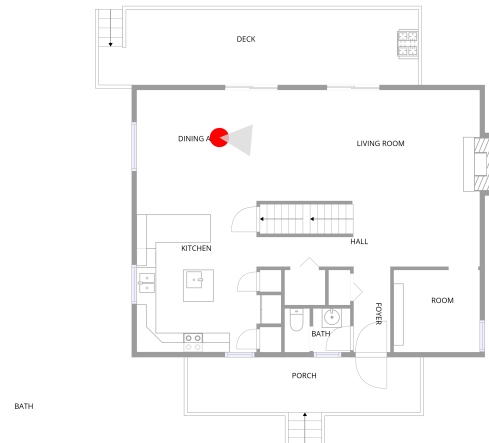

BATH (3)

Floor 1 / 38 sq. ft

FAMILY ROOM (4)

Floor 1 / 264 sq. ft

1008 Cedar Drive, Wallenpaupack Lake Estates, Lake Ariel, Wayne County, Pennsylvania, United States,

KITCHEN (5)

Floor 1 / 111 sq. ft

HALL (6)

KITCHEN (9)

Floor 2 / 190 sq. ft

KITCHEN (9)

Floor 2 / 190 sq. ft

1008 Cedar Drive, Wallenpaupack Lake Estates, Lake Ariel, Wayne County, Pennsylvania, United States,

DINING AREA (10)

Floor 2 / 139 sq. ft

LIVING ROOM (11)

Floor 2 / 238 sq. ft

1008 Cedar Drive, Wallenpaupack Lake Estates, Lake Ariel, Wayne County, Pennsylvania, United States,

LIVING ROOM (11)

Floor 2 / 238 sq. ft

DECK (12)

Floor 2 / 252 sq. ft

1008 Cedar Drive, Wallenpaupack Lake Estates, Lake Ariel, Wayne County, Pennsylvania, United States,

DECK (12)

Floor 2 / 252 sq. ft

ROOM (13)

Floor 2 / 74 sq. ft

1008 Cedar Drive, Wallenpaupack Lake Estates, Lake Ariel, Wayne County, Pennsylvania, United States,

BATH (14)

Floor 2 / 17 sq. ft

PORCH (15)