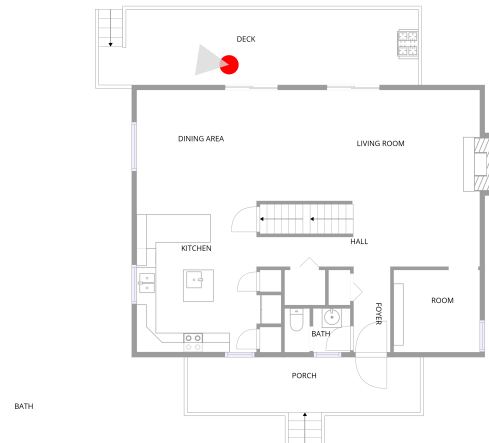

KITCHEN (9)

Floor 2 / 190 sq. ft

KITCHEN (9)

Floor 2 / 190 sq. ft

1008 Cedar Drive, Wallenpaupack Lake Estates, Lake Ariel, Wayne County, Pennsylvania, United States,

DINING AREA (10)

Floor 2 / 139 sq. ft

LIVING ROOM (11)

Floor 2 / 238 sq. ft

1008 Cedar Drive, Wallenpaupack Lake Estates, Lake Ariel, Wayne County, Pennsylvania, United States,

LIVING ROOM (11)

Floor 2 / 238 sq. ft

DECK (12)

Floor 2 / 252 sq. ft

1008 Cedar Drive, Wallenpaupack Lake Estates, Lake Ariel, Wayne County, Pennsylvania, United States,

DECK (12)

Floor 2 / 252 sq. ft

ROOM (13)

Floor 2 / 74 sq. ft

1008 Cedar Drive, Wallenpaupack Lake Estates, Lake Ariel, Wayne County, Pennsylvania, United States,

BATH (14)

Floor 2 / 17 sq. ft

PORCH (15)