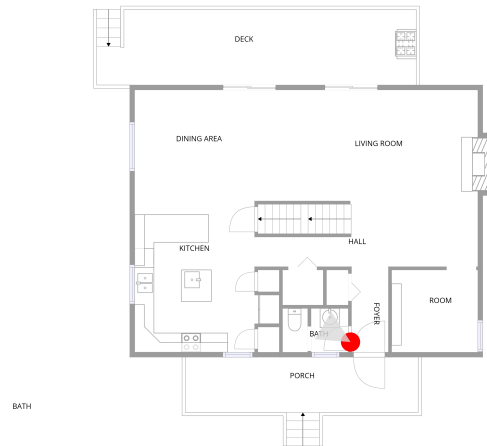

KITCHEN (9)

Floor 2 / 190 sq. ft

KITCHEN (9)

Floor 2 / 190 sq. ft

1008 Cedar Drive, Wallenpaupack Lake Estates, Lake Ariel, Wayne County, Pennsylvania, United States,

DINING AREA (10)

Floor 2 / 139 sq. ft

LIVING ROOM (11)

Floor 2 / 238 sq. ft

1008 Cedar Drive, Wallenpaupack Lake Estates, Lake Ariel, Wayne County, Pennsylvania, United States,

LIVING ROOM (11)

Floor 2 / 238 sq. ft

DECK (12)

Floor 2 / 252 sq. ft

1008 Cedar Drive, Wallenpaupack Lake Estates, Lake Ariel, Wayne County, Pennsylvania, United States,

DECK (12)

Floor 2 / 252 sq. ft

ROOM (13)

Floor 2 / 74 sq. ft

1008 Cedar Drive, Wallenpaupack Lake Estates, Lake Ariel, Wayne County, Pennsylvania, United States,

BATH (14)

Floor 2 / 17 sq. ft

PORCH (15)

Floor 2 / 134 sq. ft

1008 Cedar Drive, Wallenpaupack Lake Estates, Lake Ariel, Wayne County, Pennsylvania, United States,

BEDROOM (16)
Floor 3 / 124 sq. ft

BEDROOM (16)
Floor 3 / 124 sq. ft

1008 Cedar Drive, Wallenpaupack Lake Estates, Lake Ariel, Wayne County, Pennsylvania, United States,