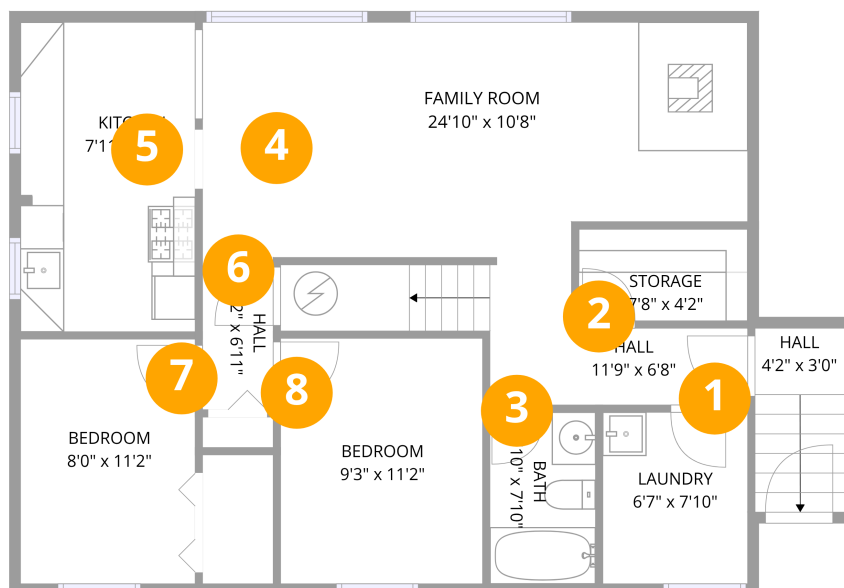

1008 Cedar Drive, Wallenpaupack Lake Estates, Lake Ariel, Wayne County, Pennsylvania, United States,

Room number	Room name	Room area	Room Dimensions
1	Laundry	51 sq. ft	6'7" x 7'10"
2	Storage	32 sq. ft	7'8" x 4'2"
3	Bath	38 sq. ft	4'10" x 7'10"
4	Family Room	264 sq. ft	24'10" x 10'8"
5	Kitchen	111 sq. ft	7'11" x 14'1"
6	Hall	78 sq. ft	11'9" x 6'8"
7	Bedroom	89 sq. ft	8'0" x 11'2"
8	Bedroom	103 sq. ft	9'3" x 11'2"

1008 Cedar Drive, Wallenpaupack Lake Estates, Lake Ariel, Wayne County, Pennsylvania, United States,

Room number	Room name	Room area	Room Dimensions
9	Kitchen	190 sq. ft	12'3" x 15'6"
10	Dining Area	139 sq. ft	12'3" x 11'4"
11	Living Room	238 sq. ft	21'1" x 11'4"
12	Deck	252 sq. ft	32'8" x 7'9"
13	Room	74 sq. ft	8'9" x 8'5"
14	Bath	17 sq. ft	6'5" x 8'11"
15	Porch	134 sq. ft	23'10" x 5'7"

1008 Cedar Drive, Wallenpaupack Lake Estates, Lake Ariel, Wayne County, Pennsylvania, United States,

Room number	Room name	Room area	Room Dimensions
16	Bedroom	124 sq. ft	9'8" x 12'10"
17	Primary Bedroom	398 sq. ft	35'1" x 11'4"
18	Balcony	91 sq. ft	23'9" x 3'10"
19	Bedroom	112 sq. ft	9'2" x 12'3"
20	Bath	79 sq. ft	7'3" x 10'11"
21	Bath	67 sq. ft	8'0" x 8'5"

BATH (3)

Floor 1 / 38 sq. ft

FAMILY ROOM (4)

Floor 1 / 264 sq. ft

1008 Cedar Drive, Wallenpaupack Lake Estates, Lake Ariel, Wayne County, Pennsylvania, United States,

KITCHEN (5)

Floor 1 / 111 sq. ft

HALL (6)