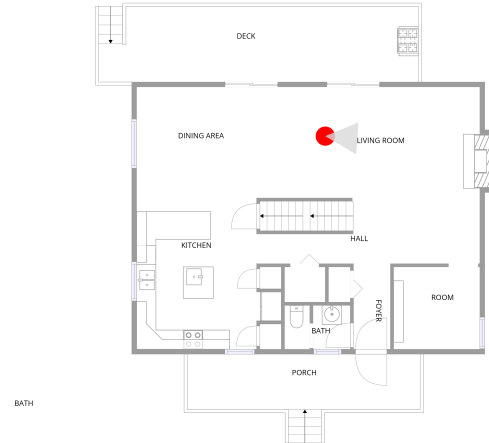

KITCHEN (9)

Floor 2 / 190 sq. ft

KITCHEN (9)

Floor 2 / 190 sq. ft

1008 Cedar Drive, Wallenpaupack Lake Estates, Lake Ariel, Wayne County, Pennsylvania, United States,

DINING AREA (10)

Floor 2 / 139 sq. ft

LIVING ROOM (11)

Floor 2 / 238 sq. ft

1008 Cedar Drive, Wallenpaupack Lake Estates, Lake Ariel, Wayne County, Pennsylvania, United States,

LIVING ROOM (11)

Floor 2 / 238 sq. ft

DECK (12)

Floor 2 / 252 sq. ft

1008 Cedar Drive, Wallenpaupack Lake Estates, Lake Ariel, Wayne County, Pennsylvania, United States,

DECK (12)

Floor 2 / 252 sq. ft

ROOM (13)

Floor 2 / 74 sq. ft

1008 Cedar Drive, Wallenpaupack Lake Estates, Lake Ariel, Wayne County, Pennsylvania, United States,

BATH (14)

Floor 2 / 17 sq. ft

PORCH (15)