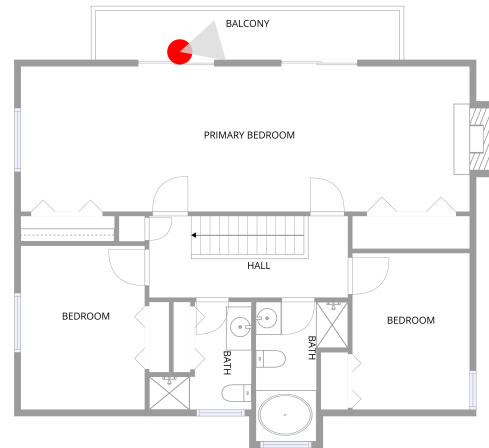

PRIMARY BEDROOM (17)

Floor 3 / 398 sq. ft

PRIMARY BEDROOM (17)

Floor 3 / 398 sq. ft

1008 Cedar Drive, Wallenpaupack Lake Estates, Lake Ariel, Wayne County, Pennsylvania, United States,

BALCONY (18)

Floor 3 / 91 sq. ft

BEDROOM (19)

Floor 3 / 112 sq. ft

1008 Cedar Drive, Wallenpaupack Lake Estates, Lake Ariel, Wayne County, Pennsylvania, United States,

BATH (20)

Floor 3 / 79 sq. ft

BATH (21)

Floor 3 / 67 sq. ft