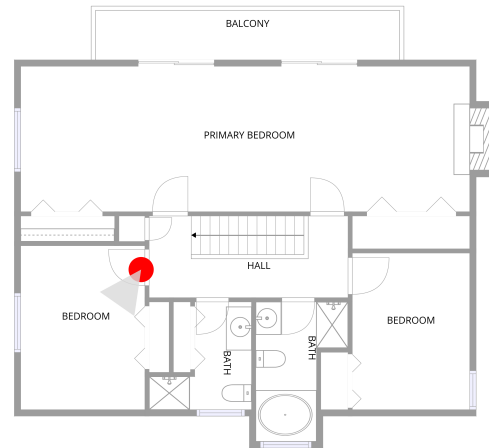

KITCHEN (9)

Floor 2 / 190 sq. ft

KITCHEN (9)

Floor 2 / 190 sq. ft

1008 Cedar Drive, Wallenpaupack Lake Estates, Lake Ariel, Wayne County, Pennsylvania, United States,

DINING AREA (10)

Floor 2 / 139 sq. ft

LIVING ROOM (11)

Floor 2 / 238 sq. ft

1008 Cedar Drive, Wallenpaupack Lake Estates, Lake Ariel, Wayne County, Pennsylvania, United States,

LIVING ROOM (11)

Floor 2 / 238 sq. ft

DECK (12)

Floor 2 / 252 sq. ft

1008 Cedar Drive, Wallenpaupack Lake Estates, Lake Ariel, Wayne County, Pennsylvania, United States,

DECK (12)

Floor 2 / 252 sq. ft

ROOM (13)

Floor 2 / 74 sq. ft

1008 Cedar Drive, Wallenpaupack Lake Estates, Lake Ariel, Wayne County, Pennsylvania, United States,

BATH (14)

Floor 2 / 17 sq. ft

PORCH (15)

Floor 2 / 134 sq. ft

1008 Cedar Drive, Wallenpaupack Lake Estates, Lake Ariel, Wayne County, Pennsylvania, United States,

BEDROOM (16)
Floor 3 / 124 sq. ft

BEDROOM (16)
Floor 3 / 124 sq. ft

1008 Cedar Drive, Wallenpaupack Lake Estates, Lake Ariel, Wayne County, Pennsylvania, United States,