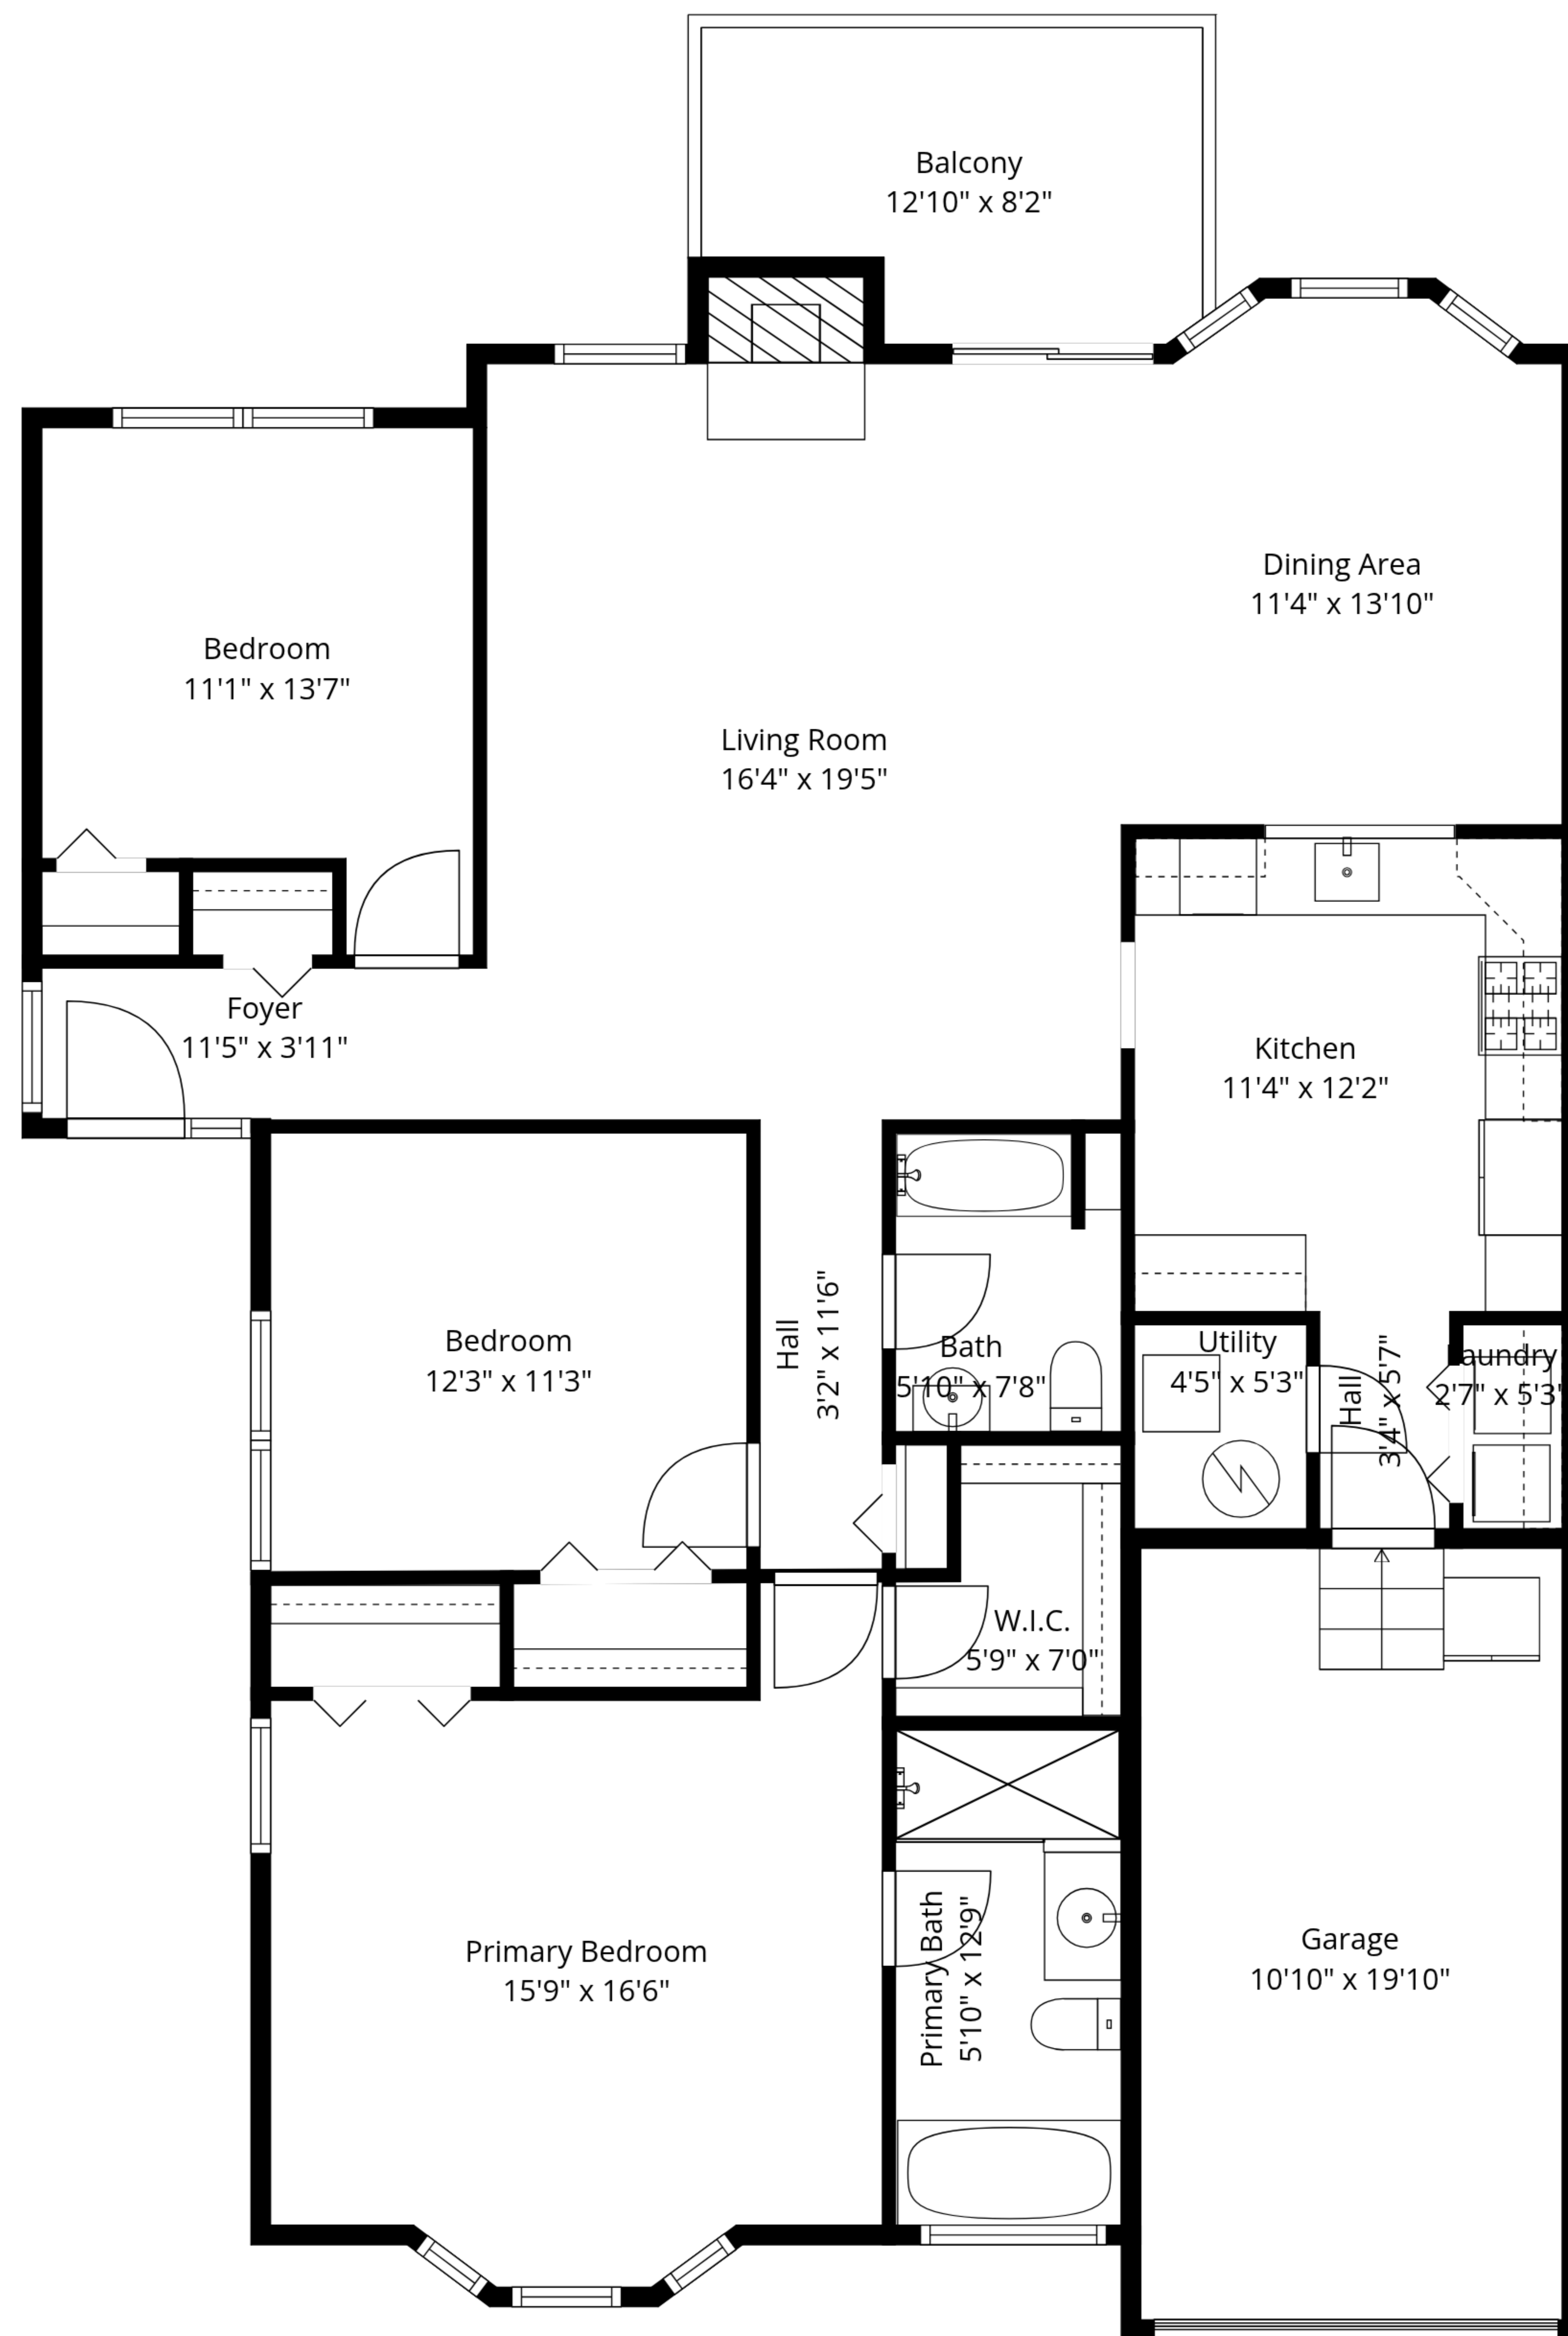

**TOTAL: 1478 sq. ft**

1st floor: 1478 sq. ft

EXCLUDED AREAS: GARAGE: 214 sq. ft, UTILITY: 23 sq. ft, BALCONY: 94 sq. ft,  
 FIREPLACE: 11 sq. ft, WALLS: 103 sq. ft

**TOTAL: 1478 sq. ft**

1st floor: 1478 sq. ft

EXCLUDED AREAS: GARAGE: 214 sq. ft, UTILITY: 23 sq. ft, BALCONY: 94 sq. ft,  
 FIREPLACE: 11 sq. ft, WALLS: 103 sq. ft