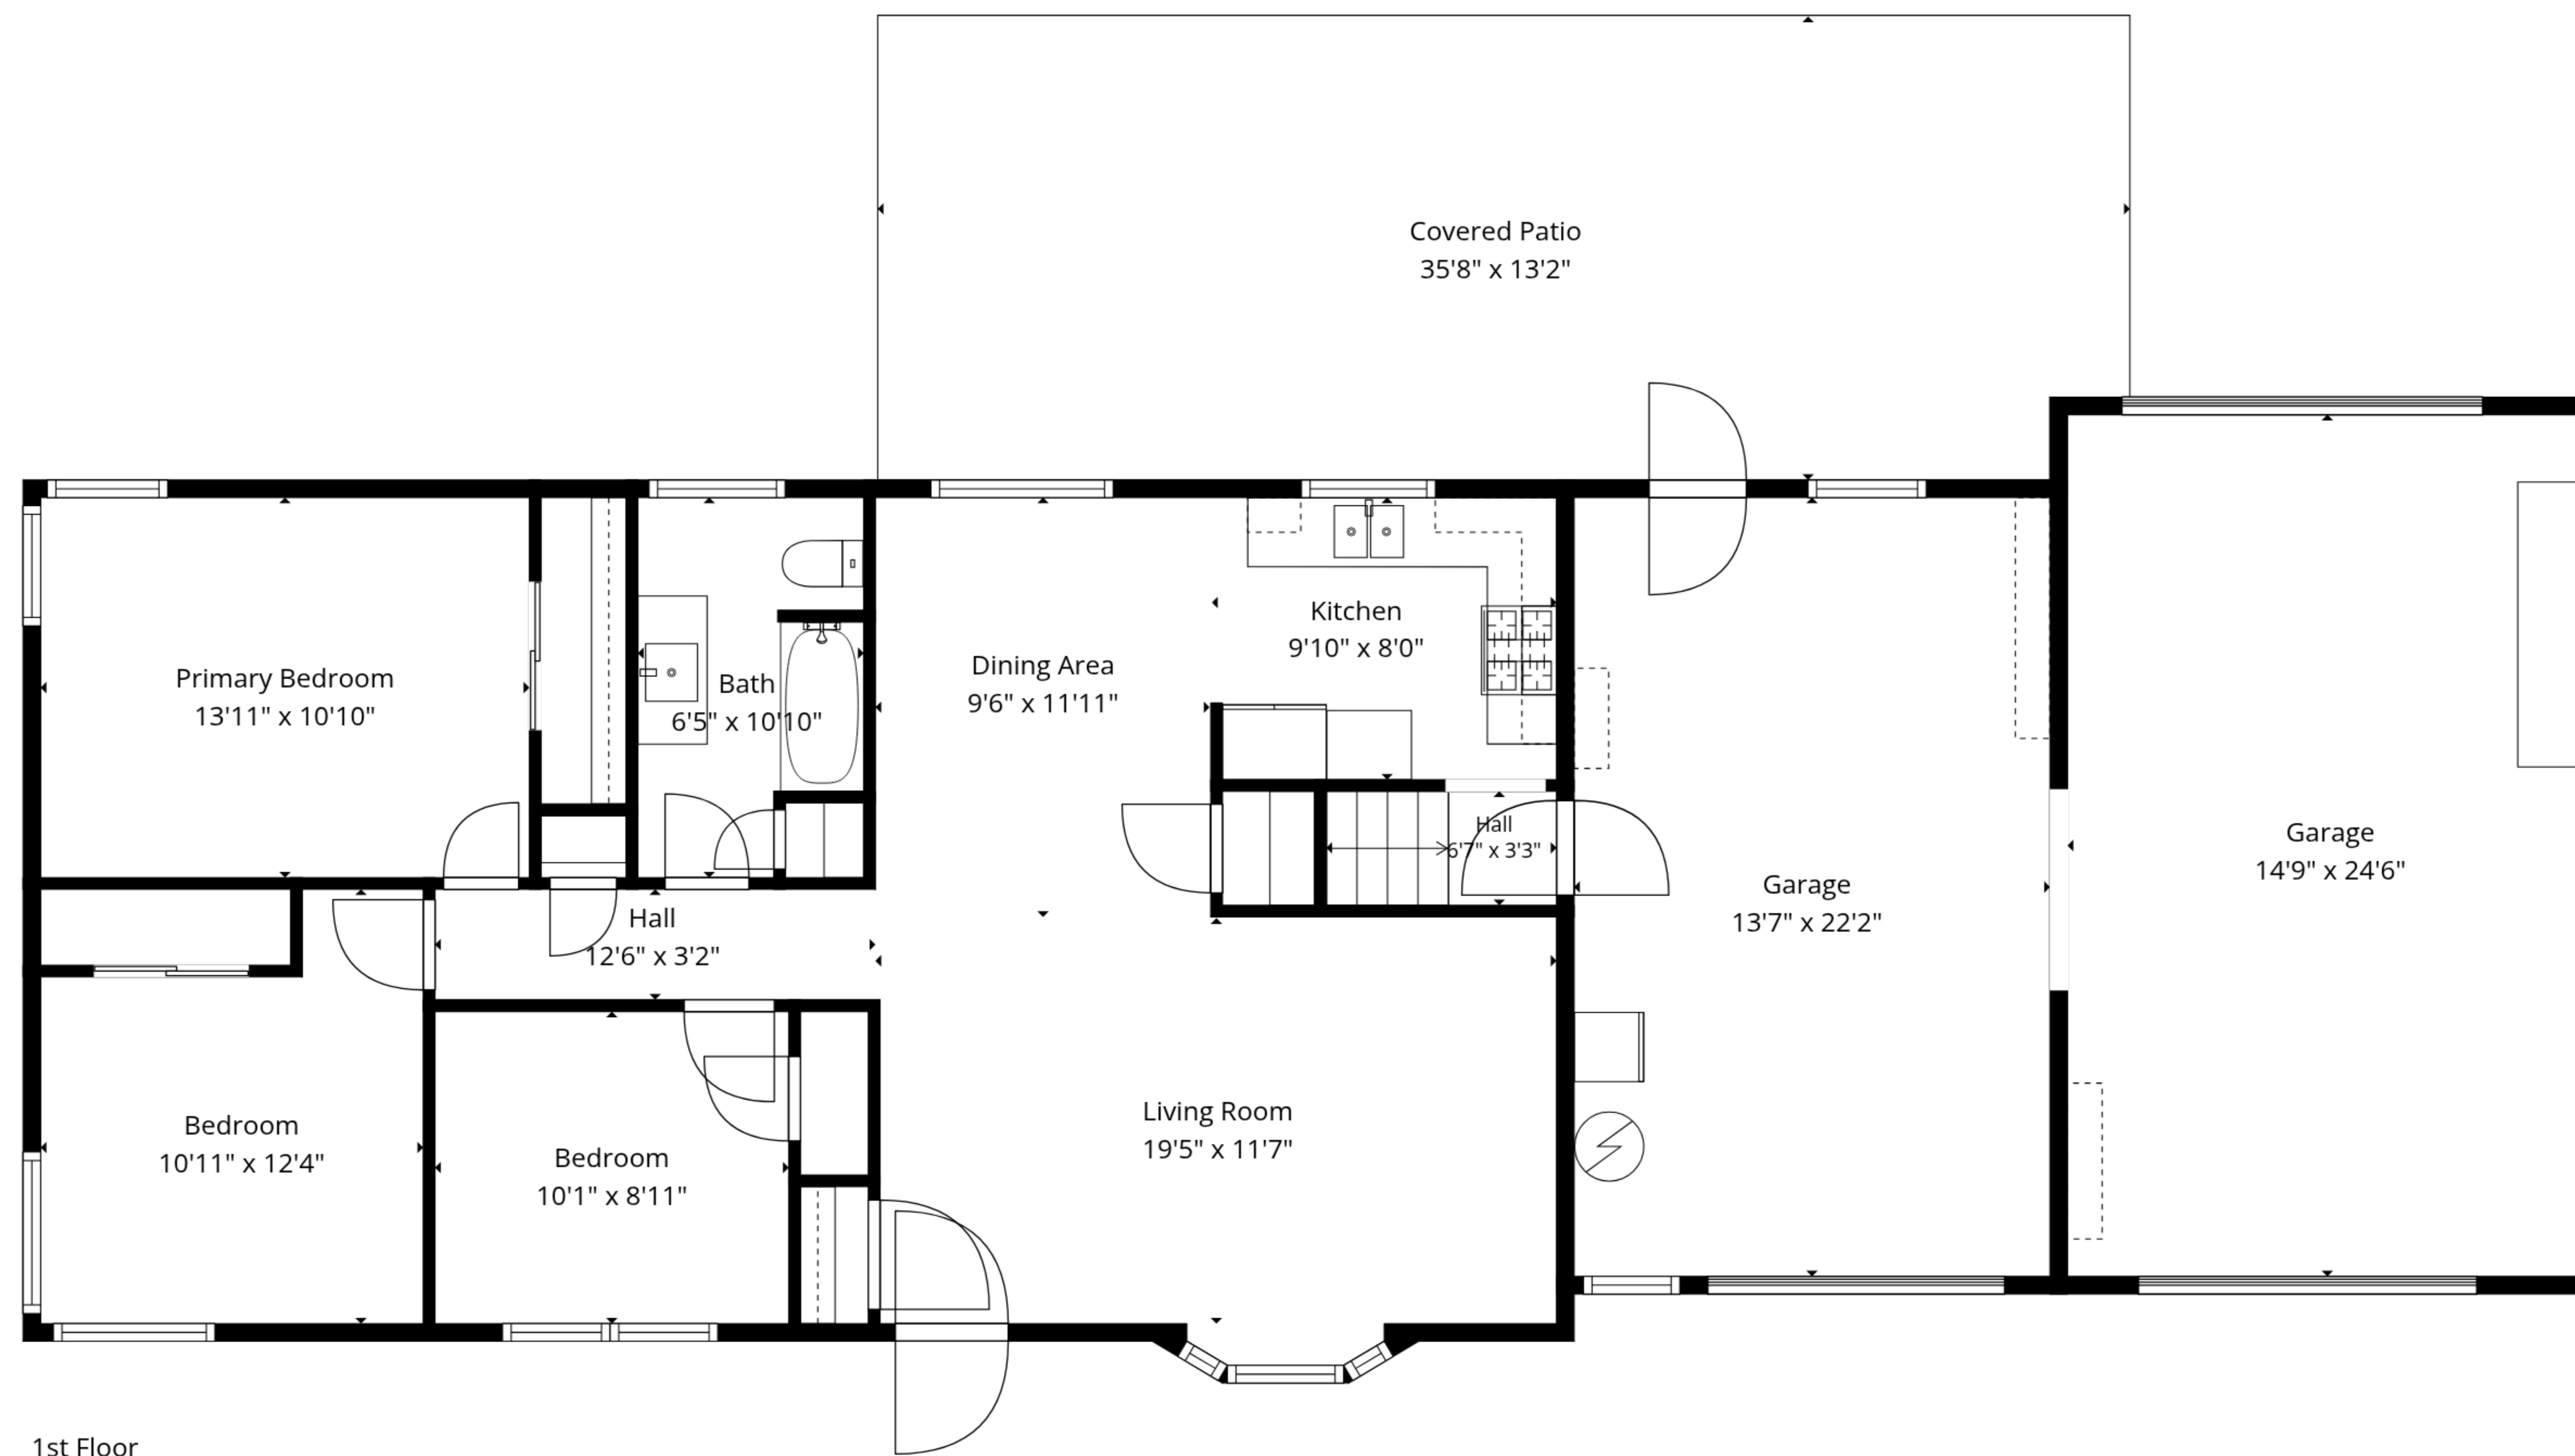

Basement  
43'2" x 23'6"

**TOTAL: 1014 sq. ft**  
Basement: 0 sq. ft, 1st floor: 1014 sq. ft  
EXCLUDED AREAS: BASEMENT: 1014 sq. ft, GARAGE: 663 sq. ft, COVERED PATIO: 466 sq. ft,  
BAY WINDOW: 7 sq. ft, WALLS: 190 sq. ft

**TOTAL: 1014 sq. ft**

Basement: 0 sq. ft, 1st floor: 1014 sq. ft

EXCLUDED AREAS: BASEMENT: 1014 sq. ft, GARAGE: 663 sq. ft, COVERED PATIO: 466 sq. ft,

BAY WINDOW: 7 sq. ft, WALLS: 190 sq. ft

**TOTAL: 1014 sq. ft**  
 Basement: 0 sq. ft, 1st floor: 1014 sq. ft  
 EXCLUDED AREAS: BASEMENT: 1014 sq. ft, GARAGE: 663 sq. ft, COVERED PATIO: 466 sq. ft,  
 BAY WINDOW: 7 sq. ft, WALLS: 190 sq. ft