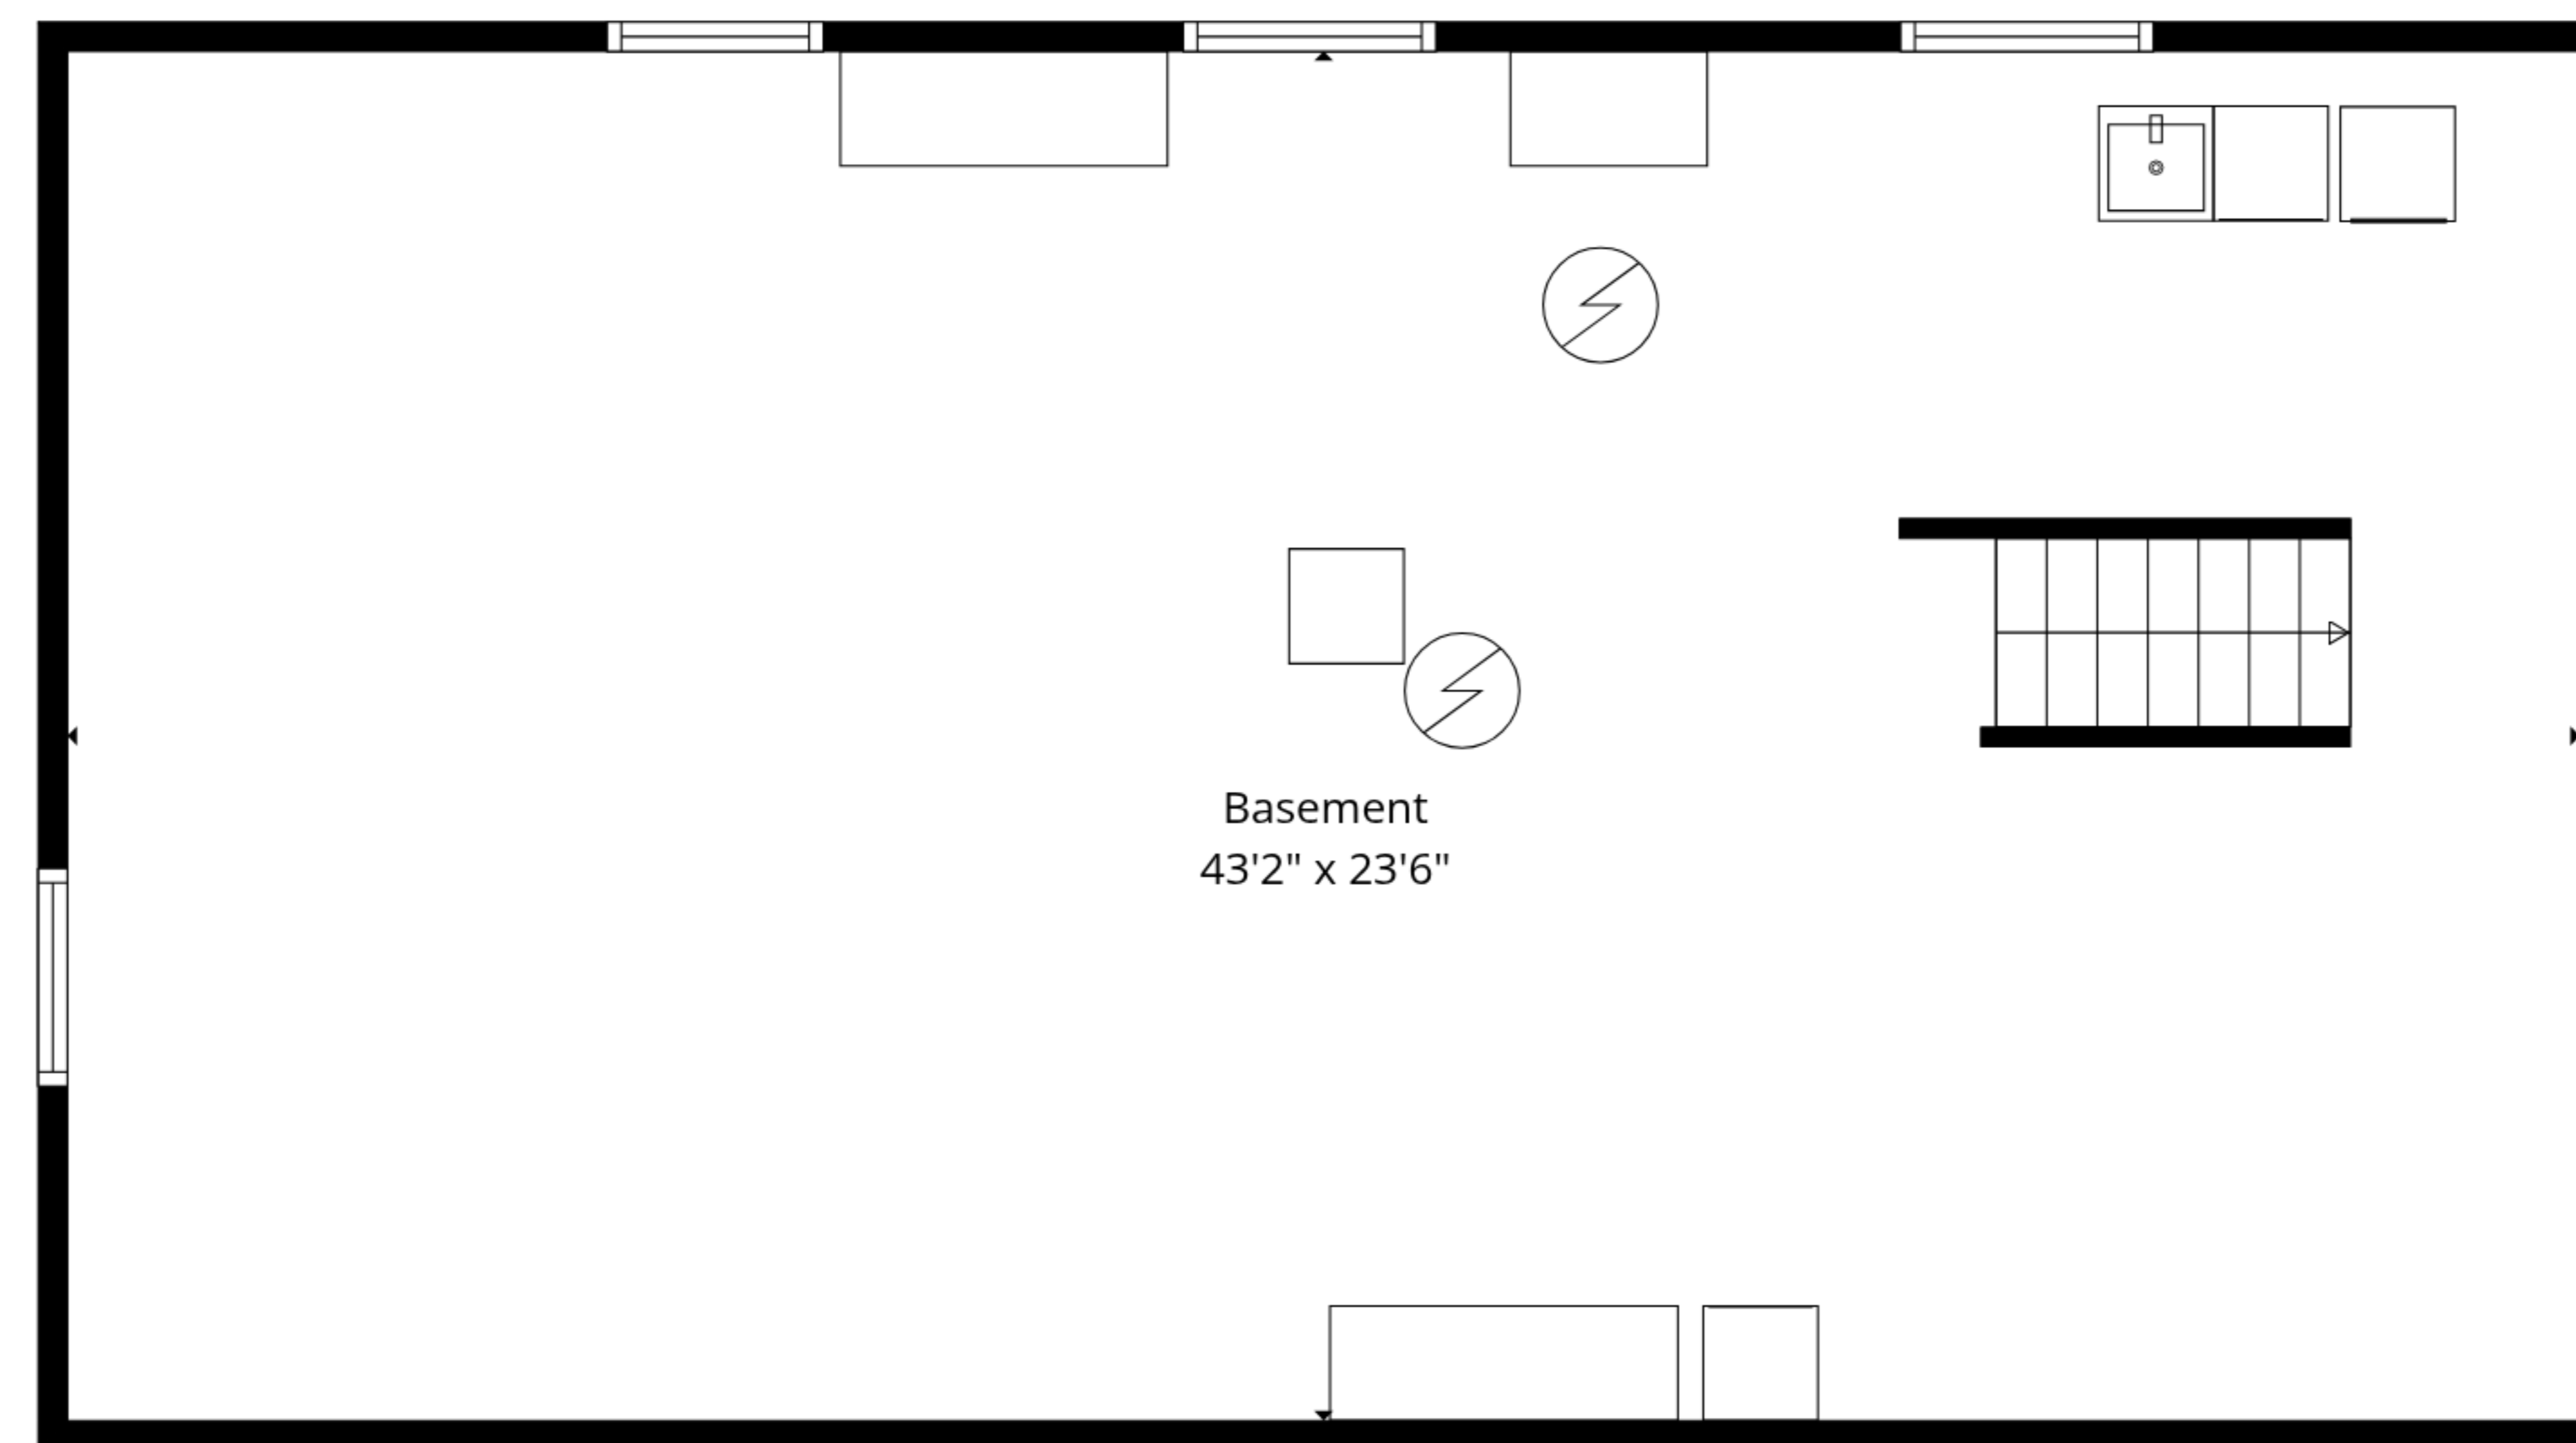

Basement  
43'2" x 23'6"

**TOTAL: 1014 sq. ft**  
Basement: 0 sq. ft, 1st floor: 1014 sq. ft  
EXCLUDED AREAS: BASEMENT: 1014 sq. ft, GARAGE: 663 sq. ft, COVERED PATIO: 466 sq. ft,  
BAY WINDOW: 7 sq. ft, WALLS: 190 sq. ft

**TOTAL: 1014 sq. ft**

Basement: 0 sq. ft, 1st floor: 1014 sq. ft

EXCLUDED AREAS: BASEMENT: 1014 sq. ft, GARAGE: 663 sq. ft, COVERED PATIO: 466 sq. ft,

BAY WINDOW: 7 sq. ft, WALLS: 190 sq. ft

**TOTAL: 1014 sq. ft**  
 Basement: 0 sq. ft, 1st floor: 1014 sq. ft  
 EXCLUDED AREAS: BASEMENT: 1014 sq. ft, GARAGE: 663 sq. ft, COVERED PATIO: 466 sq. ft,  
 BAY WINDOW: 7 sq. ft, WALLS: 190 sq. ft