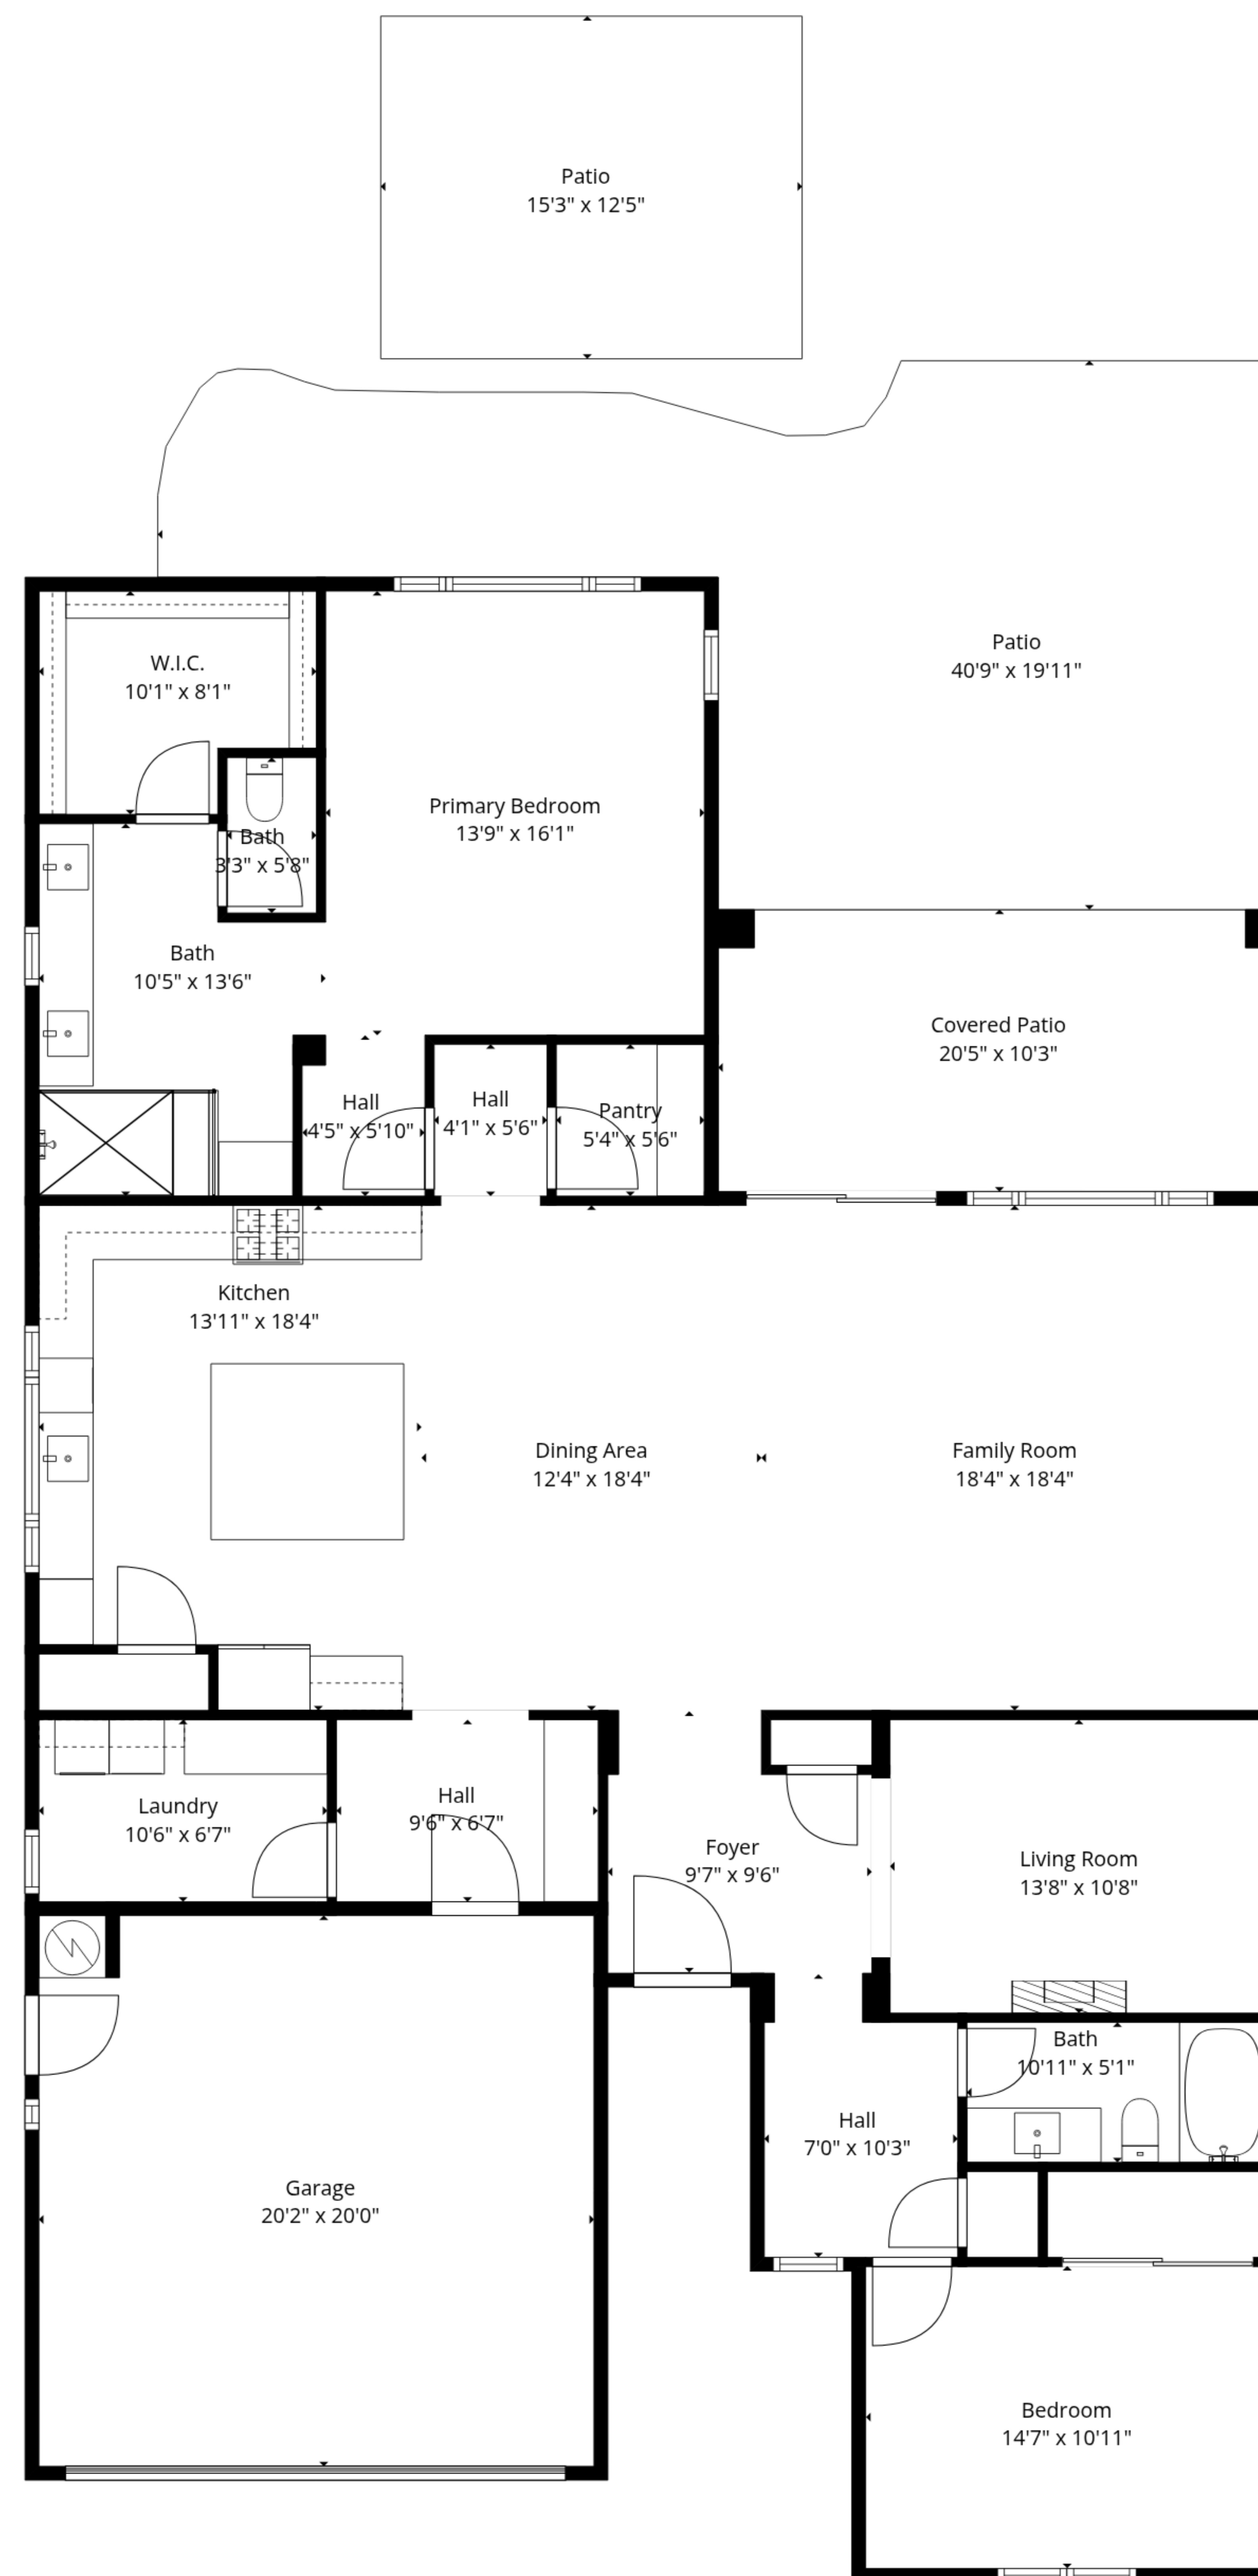

TOTAL: 2078 sq. ft

1st floor: 2078 sq. ft

EXCLUDED AREAS: GARAGE: 401 sq. ft, PATIO: 718 sq. ft, COVERED PATIO: 209 sq. ft,

WALLS: 148 sq. ft

Measurements Are Deemed Reliable, But Not Guaranteed.

TOTAL: 2078 sq. ft

1st floor: 2078 sq. ft

EXCLUDED AREAS: GARAGE: 401 sq. ft, PATIO: 718 sq. ft, COVERED PATIO: 209 sq. ft,

WALLS: 148 sq. ft

Measurements Are Deemed Reliable, But Not Guaranteed.