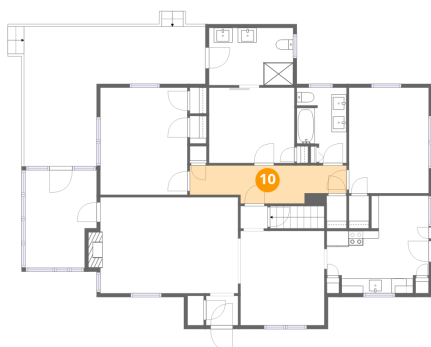

Dimensions: 18'6" x 12'11"
Area: 238 sq. ft
Counted as living area: Yes

Heated: Yes
Finished: Yes
Enclosed: Yes
Contiguous: Yes
Permitted: Yes
Wet space: No
Addition: No
Conversion: No

9 Floor 2 - Kitchen

Dimensions: 13'9" x 13'1"
Area: 180 sq. ft
Counted as living area: Yes

Heated: Yes
Finished: Yes
Enclosed: Yes
Contiguous: Yes
Permitted: Yes
Wet space: No
Addition: No
Conversion: No

10 Floor 2 - Hall

Dimensions: 21'1" x 5'1"
Area: 108 sq. ft
Counted as living area: Yes