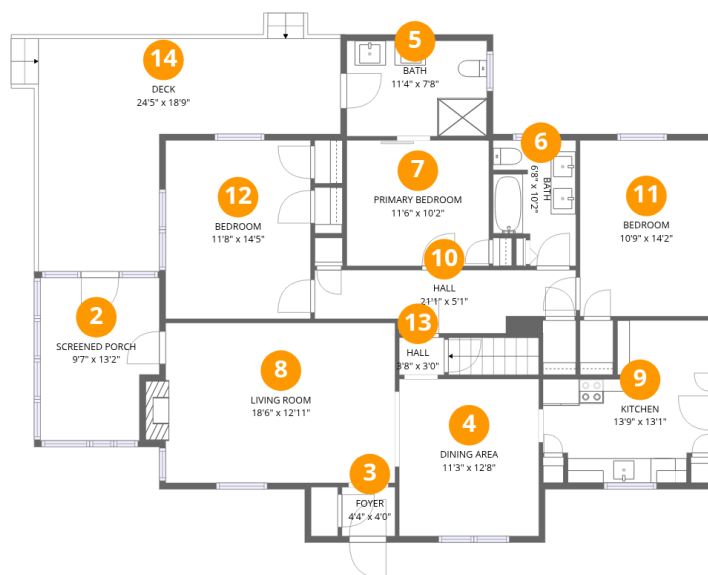

Total Area: 1477 sq. ft

Basement: 0 sq. ft, 1st Floor: 1477 sq. ft

Excluded: Utility 301 sq. ft, Screened porch 134 sq. ft, Deck 310 sq. ft, Fireplace 9 sq. ft

Property summary

Room dimensions

Floor 1 Below grade

Total: 0sqft

Excluded: 301sqft

#		Dimensions	sqft	Counted as living area
1	Utility	14'1" x 18'11"	266 sq. ft	No

Room dimensions

Floor 2

Total:1477sqft

Excluded: 453sqft

#		Dimensions	sqft	Counted as living area
2	Screened Porch	9'7" x 13'2"	126 sq. ft	No
3	Foyer	4'4" x 4'0"	17 sq. ft	Yes
4	Dining Area	11'3" x 12'8"	143 sq. ft	Yes
5	Bath	11'4" x 7'8"	87 sq. ft	Yes
6	Bath	6'8" x 10'2"	68 sq. ft	Yes
7	Primary Bedroom	11'6" x 10'2"	116 sq. ft	Yes
8	Living Room	18'6" x 12'11"	238 sq. ft	Yes
9	Kitchen	13'9" x 13'1"	180 sq. ft	Yes
10	Hall	21'1" x 5'1"	108 sq. ft	Yes
11	Bedroom	10'9" x 14'2"	152 sq. ft	Yes
12	Bedroom	11'8" x 14'5"	169 sq. ft	Yes

#		Dimensions	sqft	Counted as living area
13	Hall	3'8" x 3'0"	11 sq. ft	Yes
14	Deck	24'5" x 18'9"	458 sq. ft	No

1 Floor 1 - Utility

Dimensions: 14'1" x 18'11"
Area: 266 sq. ft
Counted as living area: No

4 Floor 2 - Dining Area

Dimensions: 11'3" x 12'8"
Area: 143 sq. ft
Counted as living area: Yes

Heated: Yes
Finished: Yes
Enclosed: Yes
Contiguous: Yes
Permitted: Yes
Wet space: No
Addition: No
Conversion: No