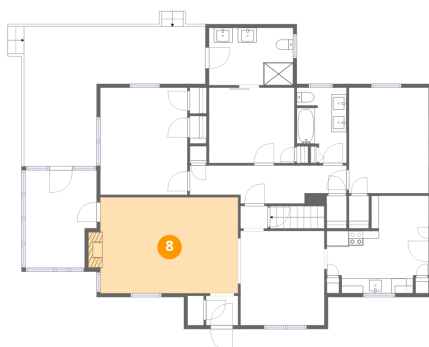

Dimensions: 6'8" x 10'2"
Area: 68 sq. ft
Counted as living area: Yes

Heated: Yes
Finished: Yes
Enclosed: Yes
Contiguous: Yes
Permitted: Yes
Wet space: Yes
Addition: No
Conversion: No

7 Floor 2 - Primary Bedroom

Dimensions: 11'6" x 10'2"
Area: 116 sq. ft
Counted as living area: Yes

Heated: Yes
Finished: Yes
Enclosed: Yes
Contiguous: Yes
Permitted: Yes
Wet space: No
Addition: No
Conversion: No

8 Floor 2 - Living Room

Dimensions: 18'6" x 12'11"
Area: 238 sq. ft
Counted as living area: Yes

Heated: Yes
Finished: Yes
Enclosed: Yes
Contiguous: Yes
Permitted: Yes
Wet space: No
Addition: No
Conversion: No

9 Floor 2 - Kitchen