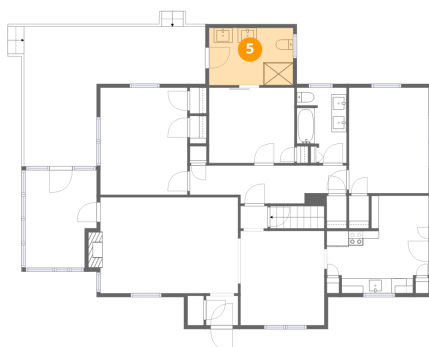

5 Floor 2 - Bath

Dimensions: 11'4" x 7'8"
Area: 87 sq. ft
Counted as living area: Yes

Heated: Yes
Finished: Yes
Enclosed: Yes
Contiguous: Yes
Permitted: Yes
Wet space: Yes
Addition: No
Conversion: No