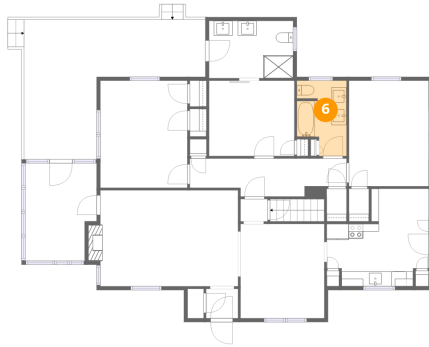

6 Floor 2 - Bath

Dimensions: 6'8" x 10'2"
Area: 68 sq. ft
Counted as living area: Yes

Heated: Yes
Finished: Yes
Enclosed: Yes
Contiguous: Yes
Permitted: Yes
Wet space: Yes
Addition: No
Conversion: No