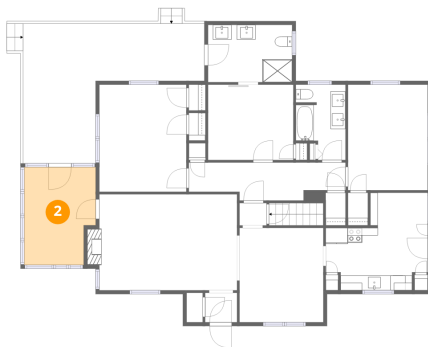

Total Area: 1477 sq. ft

Basement: 0 sq. ft, 1st Floor: 1477 sq. ft

Excluded: Utility 301 sq. ft, Screened porch 134 sq. ft, Deck 310 sq. ft, Fireplace 9 sq. ft

Property summary

Room dimensions

Floor 1 Below grade

#		Dimensions	sqft	Counted as living area
13	Hall	3'8" x 3'0"	11 sq. ft	Yes
14	Deck	24'5" x 18'9"	458 sq. ft	No

1 Floor 1 - Utility

Dimensions: 14'1" x 18'11"
Area: 266 sq. ft
Counted as living area: No

Heated: Yes
Finished: No
Enclosed: Yes
Contiguous: Yes
Permitted: Yes
Wet space: No
Addition: No
Conversion: No

2 Floor 2 - Screened Porch

Dimensions: 9'7" x 13'2"
Area: 126 sq. ft
Counted as living area: No

Heated: No
Finished: No
Enclosed: No
Contiguous: Yes
Permitted: Yes
Wet space: No
Addition: No
Conversion: No

3 Floor 2 - Foyer

Dimensions: 4'4" x 4'0"
Area: 17 sq. ft
Counted as living area: Yes

Heated: Yes
Finished: Yes
Enclosed: Yes
Contiguous: Yes
Permitted: Yes
Wet space: No
Addition: No
Conversion: No