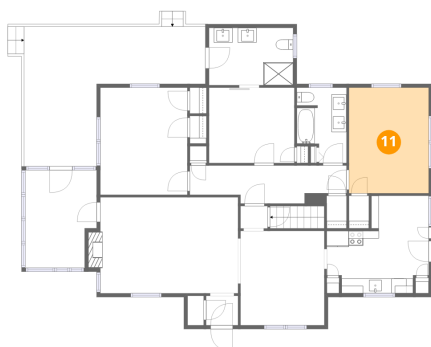

Dimensions: 13'9" x 13'1"
Area: 180 sq. ft
Counted as living area: Yes

Heated: Yes
Finished: Yes
Enclosed: Yes
Contiguous: Yes
Permitted: Yes
Wet space: No
Addition: No
Conversion: No

10 Floor 2 - Hall

Dimensions: 21'1" x 5'1"
Area: 108 sq. ft
Counted as living area: Yes

Heated: Yes
Finished: Yes
Enclosed: Yes
Contiguous: Yes
Permitted: Yes
Wet space: No
Addition: No
Conversion: No

11 Floor 2 - Bedroom

Dimensions: 10'9" x 14'2"
Area: 152 sq. ft
Counted as living area: Yes