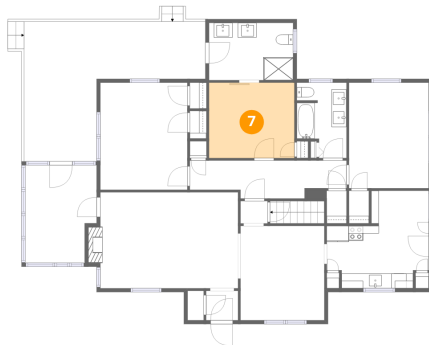

Total Area: 1477 sq. ft

Basement: 0 sq. ft, 1st Floor: 1477 sq. ft

Excluded: Utility 301 sq. ft, Screened porch 134 sq. ft, Deck 310 sq. ft, Fireplace 9 sq. ft

Property summary

Room dimensions

Floor 1 Below grade

4 Floor 2 - Dining Area

Dimensions: 11'3" x 12'8"
Area: 143 sq. ft
Counted as living area: Yes

Heated: Yes
Finished: Yes
Enclosed: Yes
Contiguous: Yes
Permitted: Yes
Wet space: No
Addition: No
Conversion: No

5 Floor 2 - Bath

Dimensions: 11'4" x 7'8"
Area: 87 sq. ft
Counted as living area: Yes

Heated: Yes
Finished: Yes
Enclosed: Yes
Contiguous: Yes
Permitted: Yes
Wet space: Yes
Addition: No
Conversion: No

6 Floor 2 - Bath

Dimensions: 6'8" x 10'2"
Area: 68 sq. ft
Counted as living area: Yes

Heated: Yes
Finished: Yes
Enclosed: Yes
Contiguous: Yes
Permitted: Yes
Wet space: Yes
Addition: No
Conversion: No

7 Floor 2 - Primary Bedroom