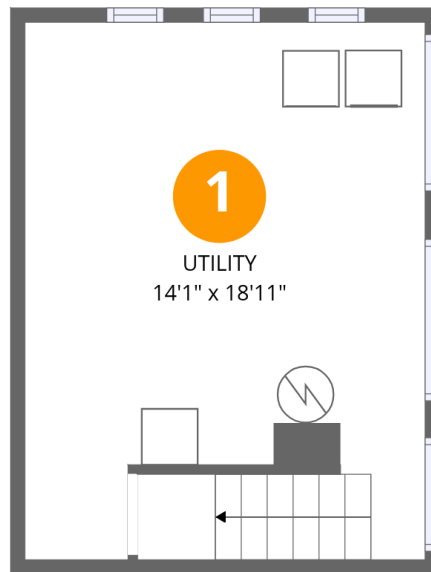

Total Area: 1477 sq. ft

Basement: 0 sq. ft, 1st Floor: 1477 sq. ft

Excluded: Utility 301 sq. ft, Screened porch 134 sq. ft, Deck 310 sq. ft, Fireplace 9 sq. ft

Property summary

Room dimensions

Floor 1 Below grade

Total: 0sqft

Excluded: 301sqft

#		Dimensions	sqft	Counted as living area
1	Utility	14'1" x 18'11"	266 sq. ft	No

Room dimensions

Floor 2

Total:1477sqft

Excluded: 453sqft

#		Dimensions	sqft	Counted as living area
2	Screened Porch	9'7" x 13'2"	126 sq. ft	No
3	Foyer	4'4" x 4'0"	17 sq. ft	Yes
4	Dining Area	11'3" x 12'8"	143 sq. ft	Yes
5	Bath	11'4" x 7'8"	87 sq. ft	Yes
6	Bath	6'8" x 10'2"	68 sq. ft	Yes
7	Primary Bedroom	11'6" x 10'2"	116 sq. ft	Yes
8	Living Room	18'6" x 12'11"	238 sq. ft	Yes
9	Kitchen	13'9" x 13'1"	180 sq. ft	Yes
10	Hall	21'1" x 5'1"	108 sq. ft	Yes
11	Bedroom	10'9" x 14'2"	152 sq. ft	Yes
12	Bedroom	11'8" x 14'5"	169 sq. ft	Yes

#		Dimensions	sqft	Counted as living area
13	Hall	3'8" x 3'0"	11 sq. ft	Yes
14	Deck	24'5" x 18'9"	458 sq. ft	No

1 Floor 1 - Utility

Dimensions: 14'1" x 18'11"
Area: 266 sq. ft
Counted as living area: No

Heated: Yes
Finished: No
Enclosed: Yes
Contiguous: Yes
Permitted: Yes
Wet space: No
Addition: No
Conversion: No

2 Floor 2 - Screened Porch

Dimensions: 9'7" x 13'2"
Area: 126 sq. ft
Counted as living area: No