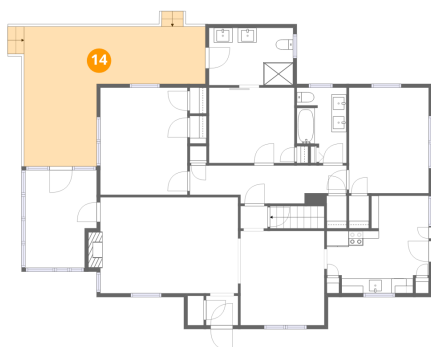

14 Floor 2 - Deck

Dimensions: 24'5" x 18'9"
Area: 458 sq. ft
Counted as living area: No

Heated: No
Finished: No
Enclosed: No
Contiguous: Yes
Permitted: Yes
Wet space: No
Addition: No
Conversion: No