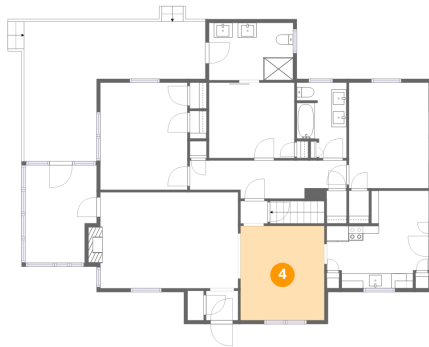

Total Area: 1477 sq. ft

Basement: 0 sq. ft, 1st Floor: 1477 sq. ft

Excluded: Utility 301 sq. ft, Screened porch 134 sq. ft, Deck 310 sq. ft, Fireplace 9 sq. ft

Property summary

Room dimensions

Floor 1 Below grade

Heated: Yes
Finished: No
Enclosed: Yes
Contiguous: Yes
Permitted: Yes
Wet space: No
Addition: No
Conversion: No

2 Floor 2 - Screened Porch

Dimensions: 9'7" x 13'2"
Area: 126 sq. ft
Counted as living area: No

Heated: No
Finished: No
Enclosed: No
Contiguous: Yes
Permitted: Yes
Wet space: No
Addition: No
Conversion: No

3 Floor 2 - Foyer

Dimensions: 4'4" x 4'0"
Area: 17 sq. ft
Counted as living area: Yes

Heated: Yes
Finished: Yes
Enclosed: Yes
Contiguous: Yes
Permitted: Yes
Wet space: No
Addition: No
Conversion: No

4 Floor 2 - Dining Area

Dimensions: 11'3" x 12'8"
Area: 143 sq. ft
Counted as living area: Yes

Heated: Yes
Finished: Yes
Enclosed: Yes
Contiguous: Yes
Permitted: Yes
Wet space: No
Addition: No
Conversion: No