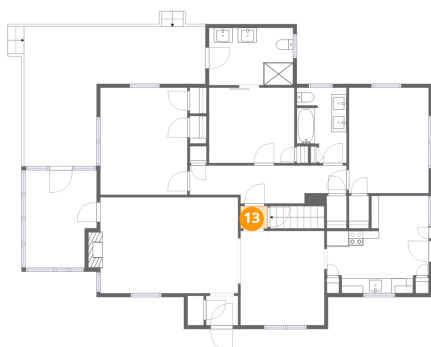

Heated: Yes
Finished: Yes
Enclosed: Yes
Contiguous: Yes
Permitted: Yes
Wet space: No
Addition: No
Conversion: No

11 Floor 2 - Bedroom

Dimensions: 10'9" x 14'2"
Area: 152 sq. ft
Counted as living area: Yes

Heated: Yes
Finished: Yes
Enclosed: Yes
Contiguous: Yes
Permitted: Yes
Wet space: No
Addition: No
Conversion: No

12 Floor 2 - Bedroom

Dimensions: 11'8" x 14'5"
Area: 169 sq. ft
Counted as living area: Yes

Heated: Yes
Finished: Yes
Enclosed: Yes
Contiguous: Yes
Permitted: Yes
Wet space: No
Addition: No
Conversion: No

13 Floor 2 - Hall

Dimensions: 3'8" x 3'0"
Area: 11 sq. ft
Counted as living area: Yes

Heated: Yes
Finished: Yes
Enclosed: Yes
Contiguous: Yes
Permitted: Yes
Wet space: No
Addition: No
Conversion: No