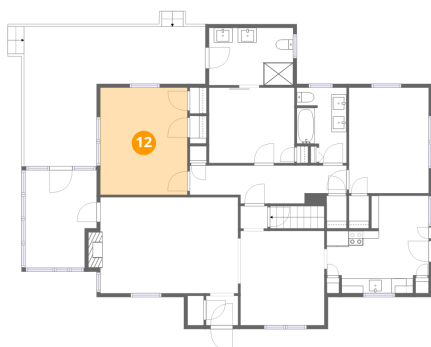

Dimensions: 13'9" x 13'1"
Area: 180 sq. ft
Counted as living area: Yes

Heated: Yes
Finished: Yes
Enclosed: Yes
Contiguous: Yes
Permitted: Yes
Wet space: No
Addition: No
Conversion: No

10 Floor 2 - Hall

Dimensions: 21'1" x 5'1"
Area: 108 sq. ft
Counted as living area: Yes

Heated: Yes
Finished: Yes
Enclosed: Yes
Contiguous: Yes
Permitted: Yes
Wet space: No
Addition: No
Conversion: No

11 Floor 2 - Bedroom

Dimensions: 10'9" x 14'2"
Area: 152 sq. ft
Counted as living area: Yes

Heated: Yes
Finished: Yes
Enclosed: Yes
Contiguous: Yes
Permitted: Yes
Wet space: No
Addition: No
Conversion: No

12 Floor 2 - Bedroom

Dimensions: 11'8" x 14'5"
Area: 169 sq. ft
Counted as living area: Yes

Heated: Yes
Finished: Yes
Enclosed: Yes
Contiguous: Yes
Permitted: Yes
Wet space: No
Addition: No
Conversion: No

13 Floor 2 - Hall

Dimensions: 3'8" x 3'0"
Area: 11 sq. ft
Counted as living area: Yes

Heated: Yes
Finished: Yes
Enclosed: Yes
Contiguous: Yes
Permitted: Yes
Wet space: No
Addition: No
Conversion: No