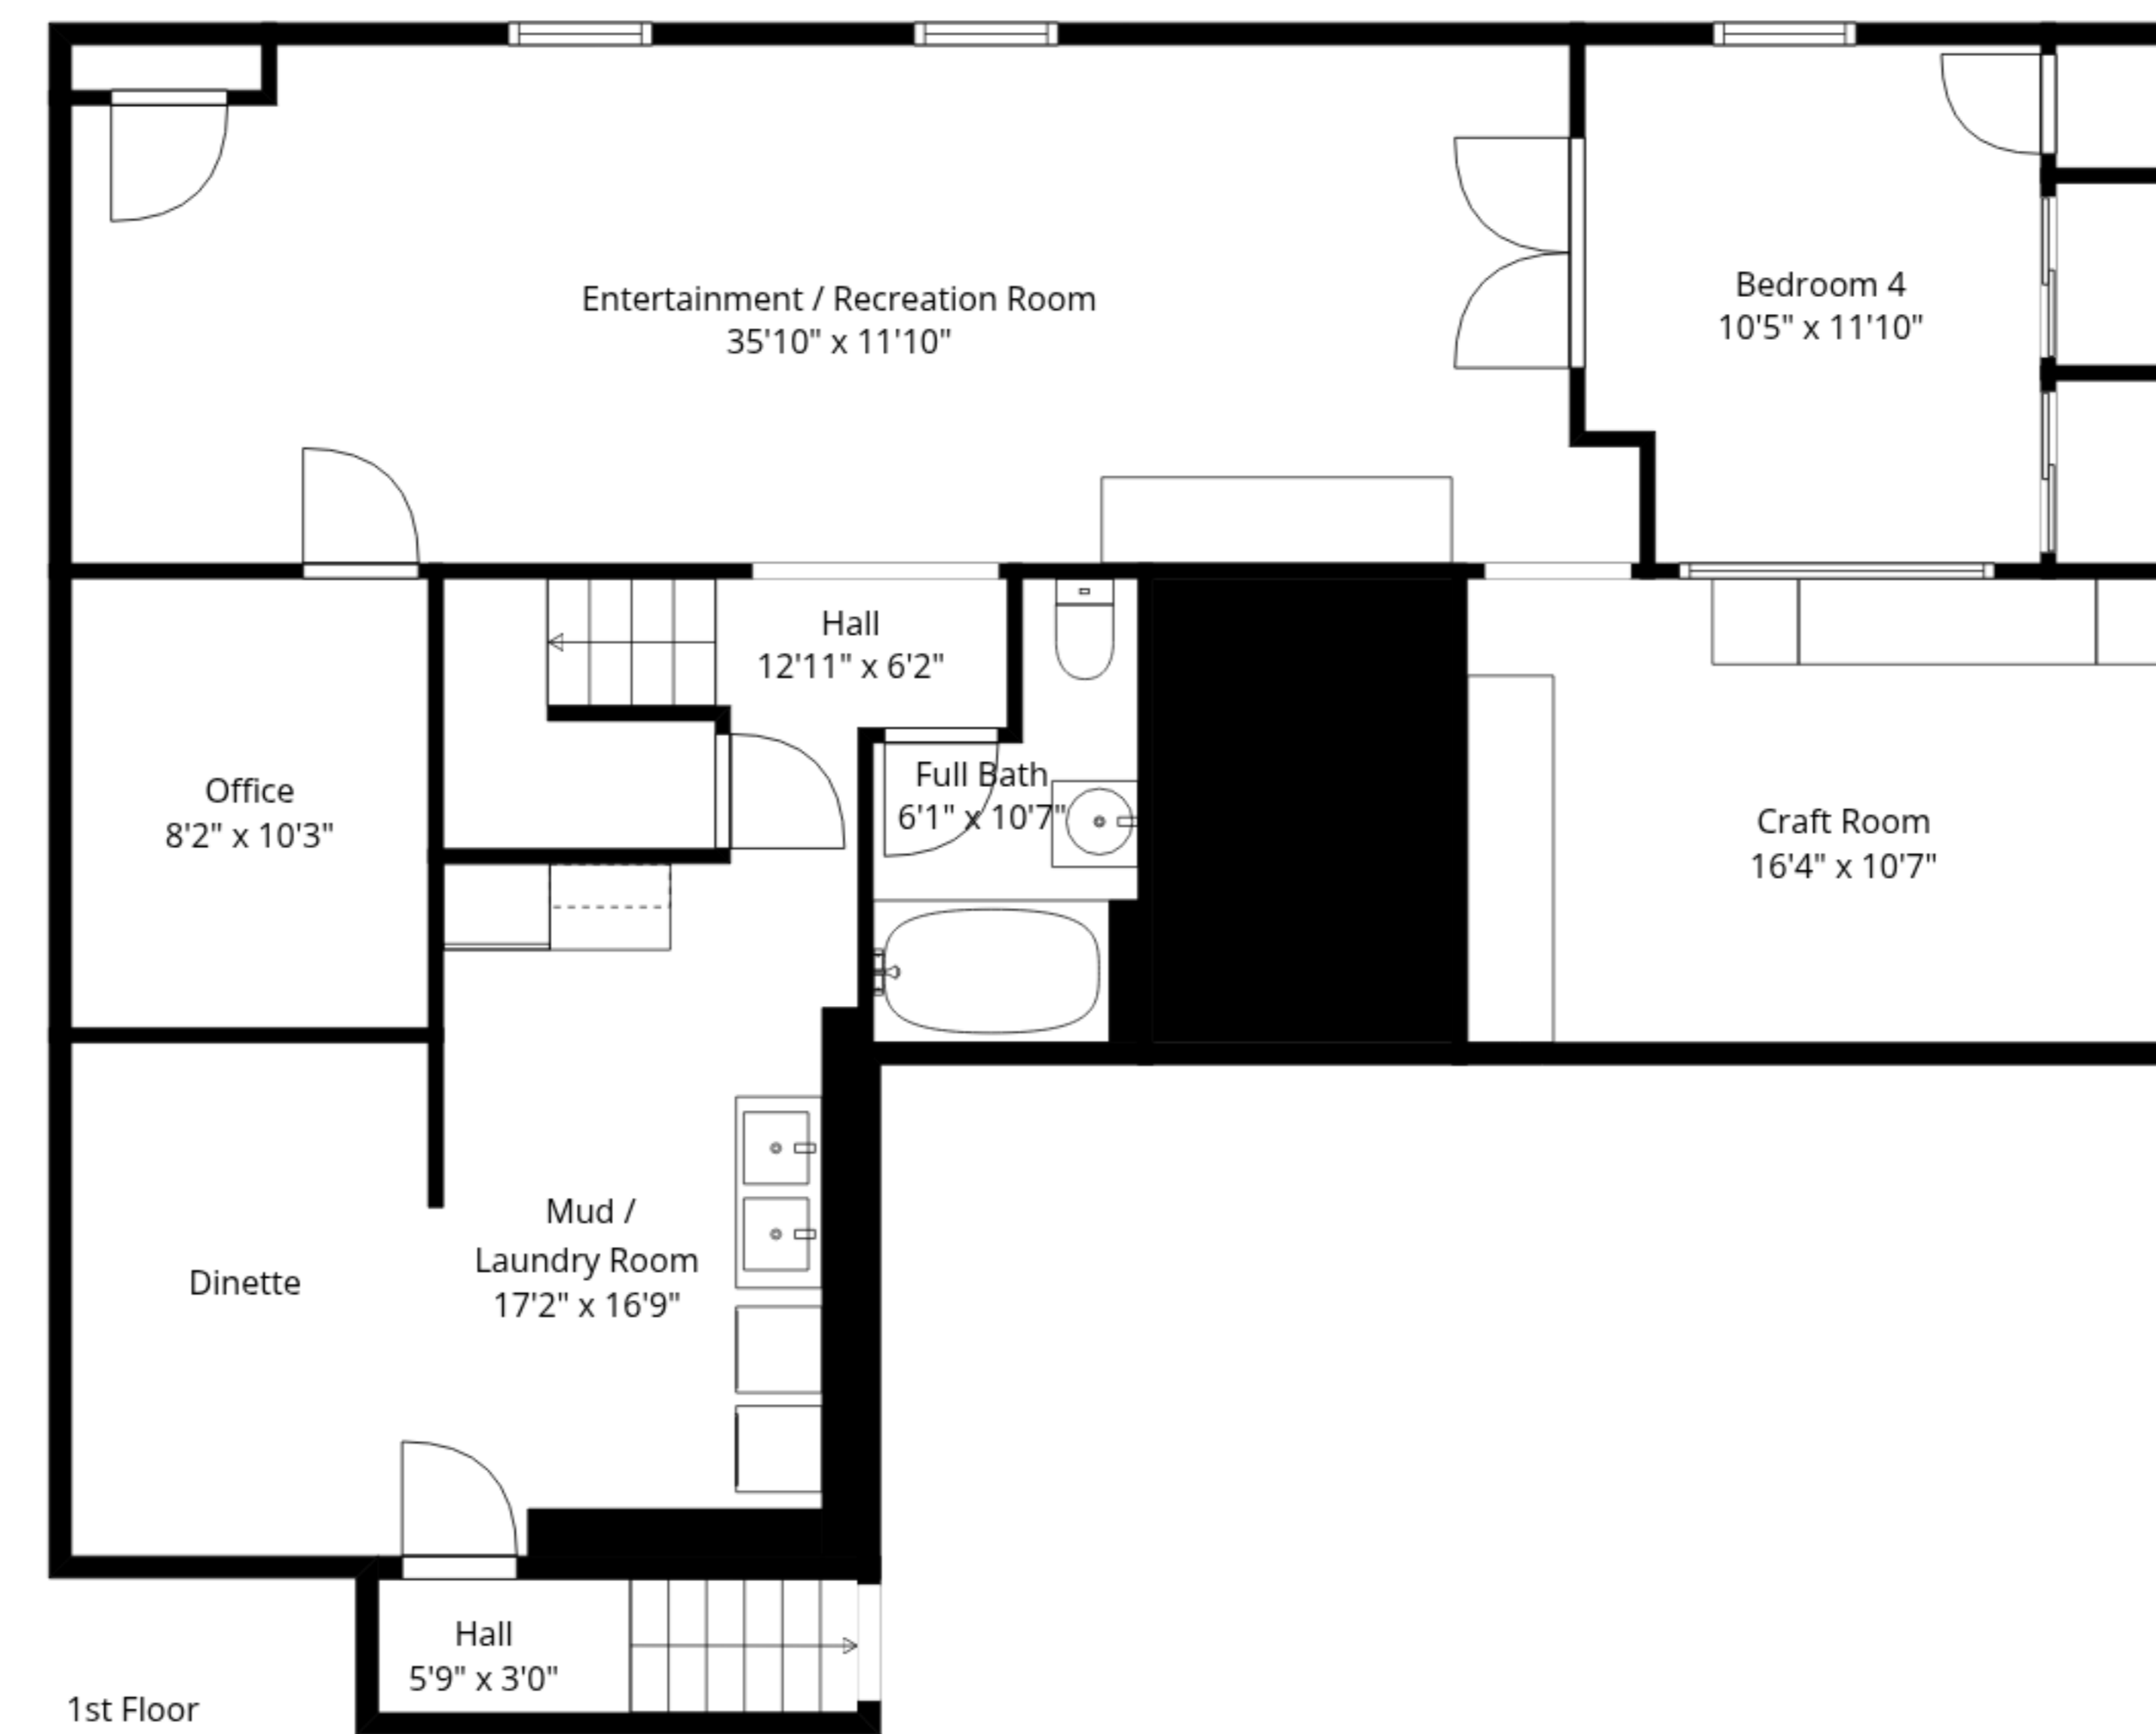

TOTAL: 2875 sq. ft

1st floor: 1353 sq. ft, 2nd floor: 1522 sq. ft

EXCLUDED AREAS: GARAGE: 685 sq. ft, SCREENED PORCH: 103 sq. ft, PORCH: 77 sq. ft,
DECK: 237 sq. ft, WALLS: 239 sq. ft

Measurements Are Approximate - Deemed Highly Reliable But Not Guaranteed

2nd Floor

1st Floor

TOTAL: 2875 sq. ft

1st floor: 1353 sq. ft, 2nd floor: 1522 sq. ft

EXCLUDED AREAS: GARAGE: 685 sq. ft, SCREENED PORCH: 103 sq. ft, PORCH: 77 sq. ft,
DECK: 237 sq. ft, WALLS: 239 sq. ft