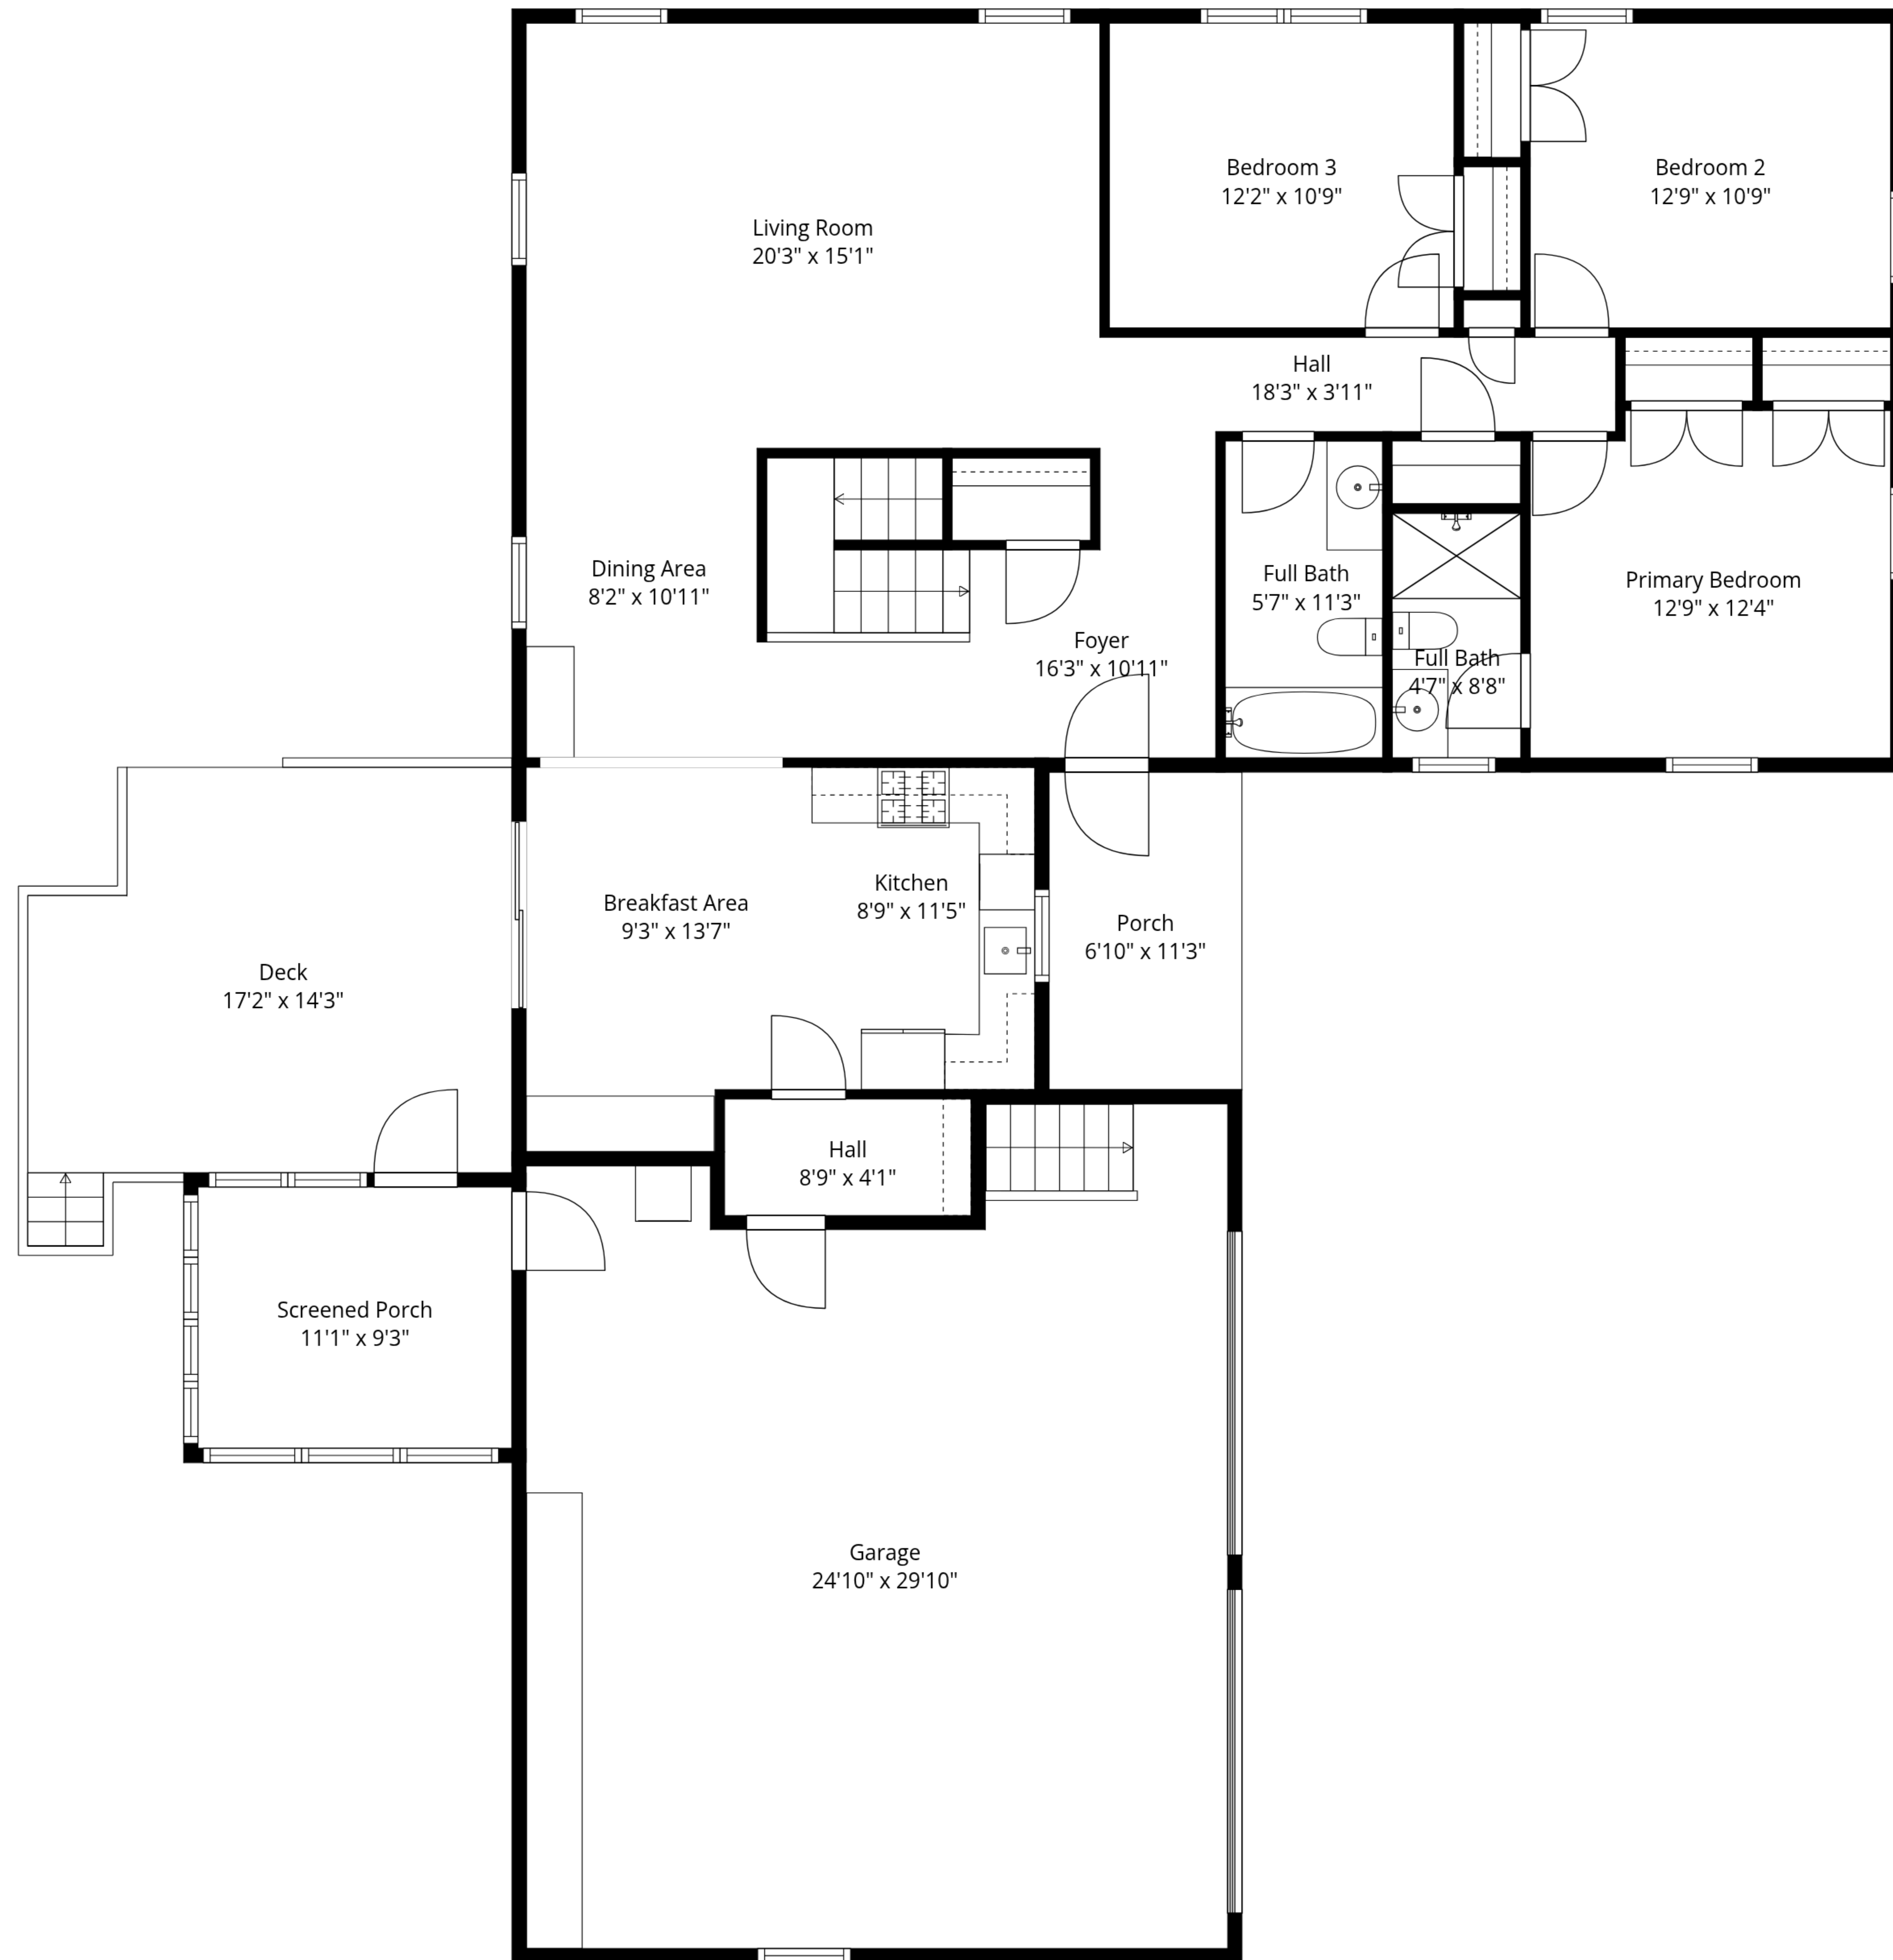

TOTAL: 2875 sq. ft

1st floor: 1353 sq. ft, 2nd floor: 1522 sq. ft

EXCLUDED AREAS: GARAGE: 685 sq. ft, SCREENED PORCH: 103 sq. ft, PORCH: 77 sq. ft,
DECK: 237 sq. ft, WALLS: 239 sq. ft

Measurements Are Approximate - Deemed Highly Reliable But Not Guaranteed

2nd Floor

1st Floor

TOTAL: 2875 sq. ft

1st floor: 1353 sq. ft, 2nd floor: 1522 sq. ft

EXCLUDED AREAS: GARAGE: 685 sq. ft, SCREENED PORCH: 103 sq. ft, PORCH: 77 sq. ft,
DECK: 237 sq. ft, WALLS: 239 sq. ft