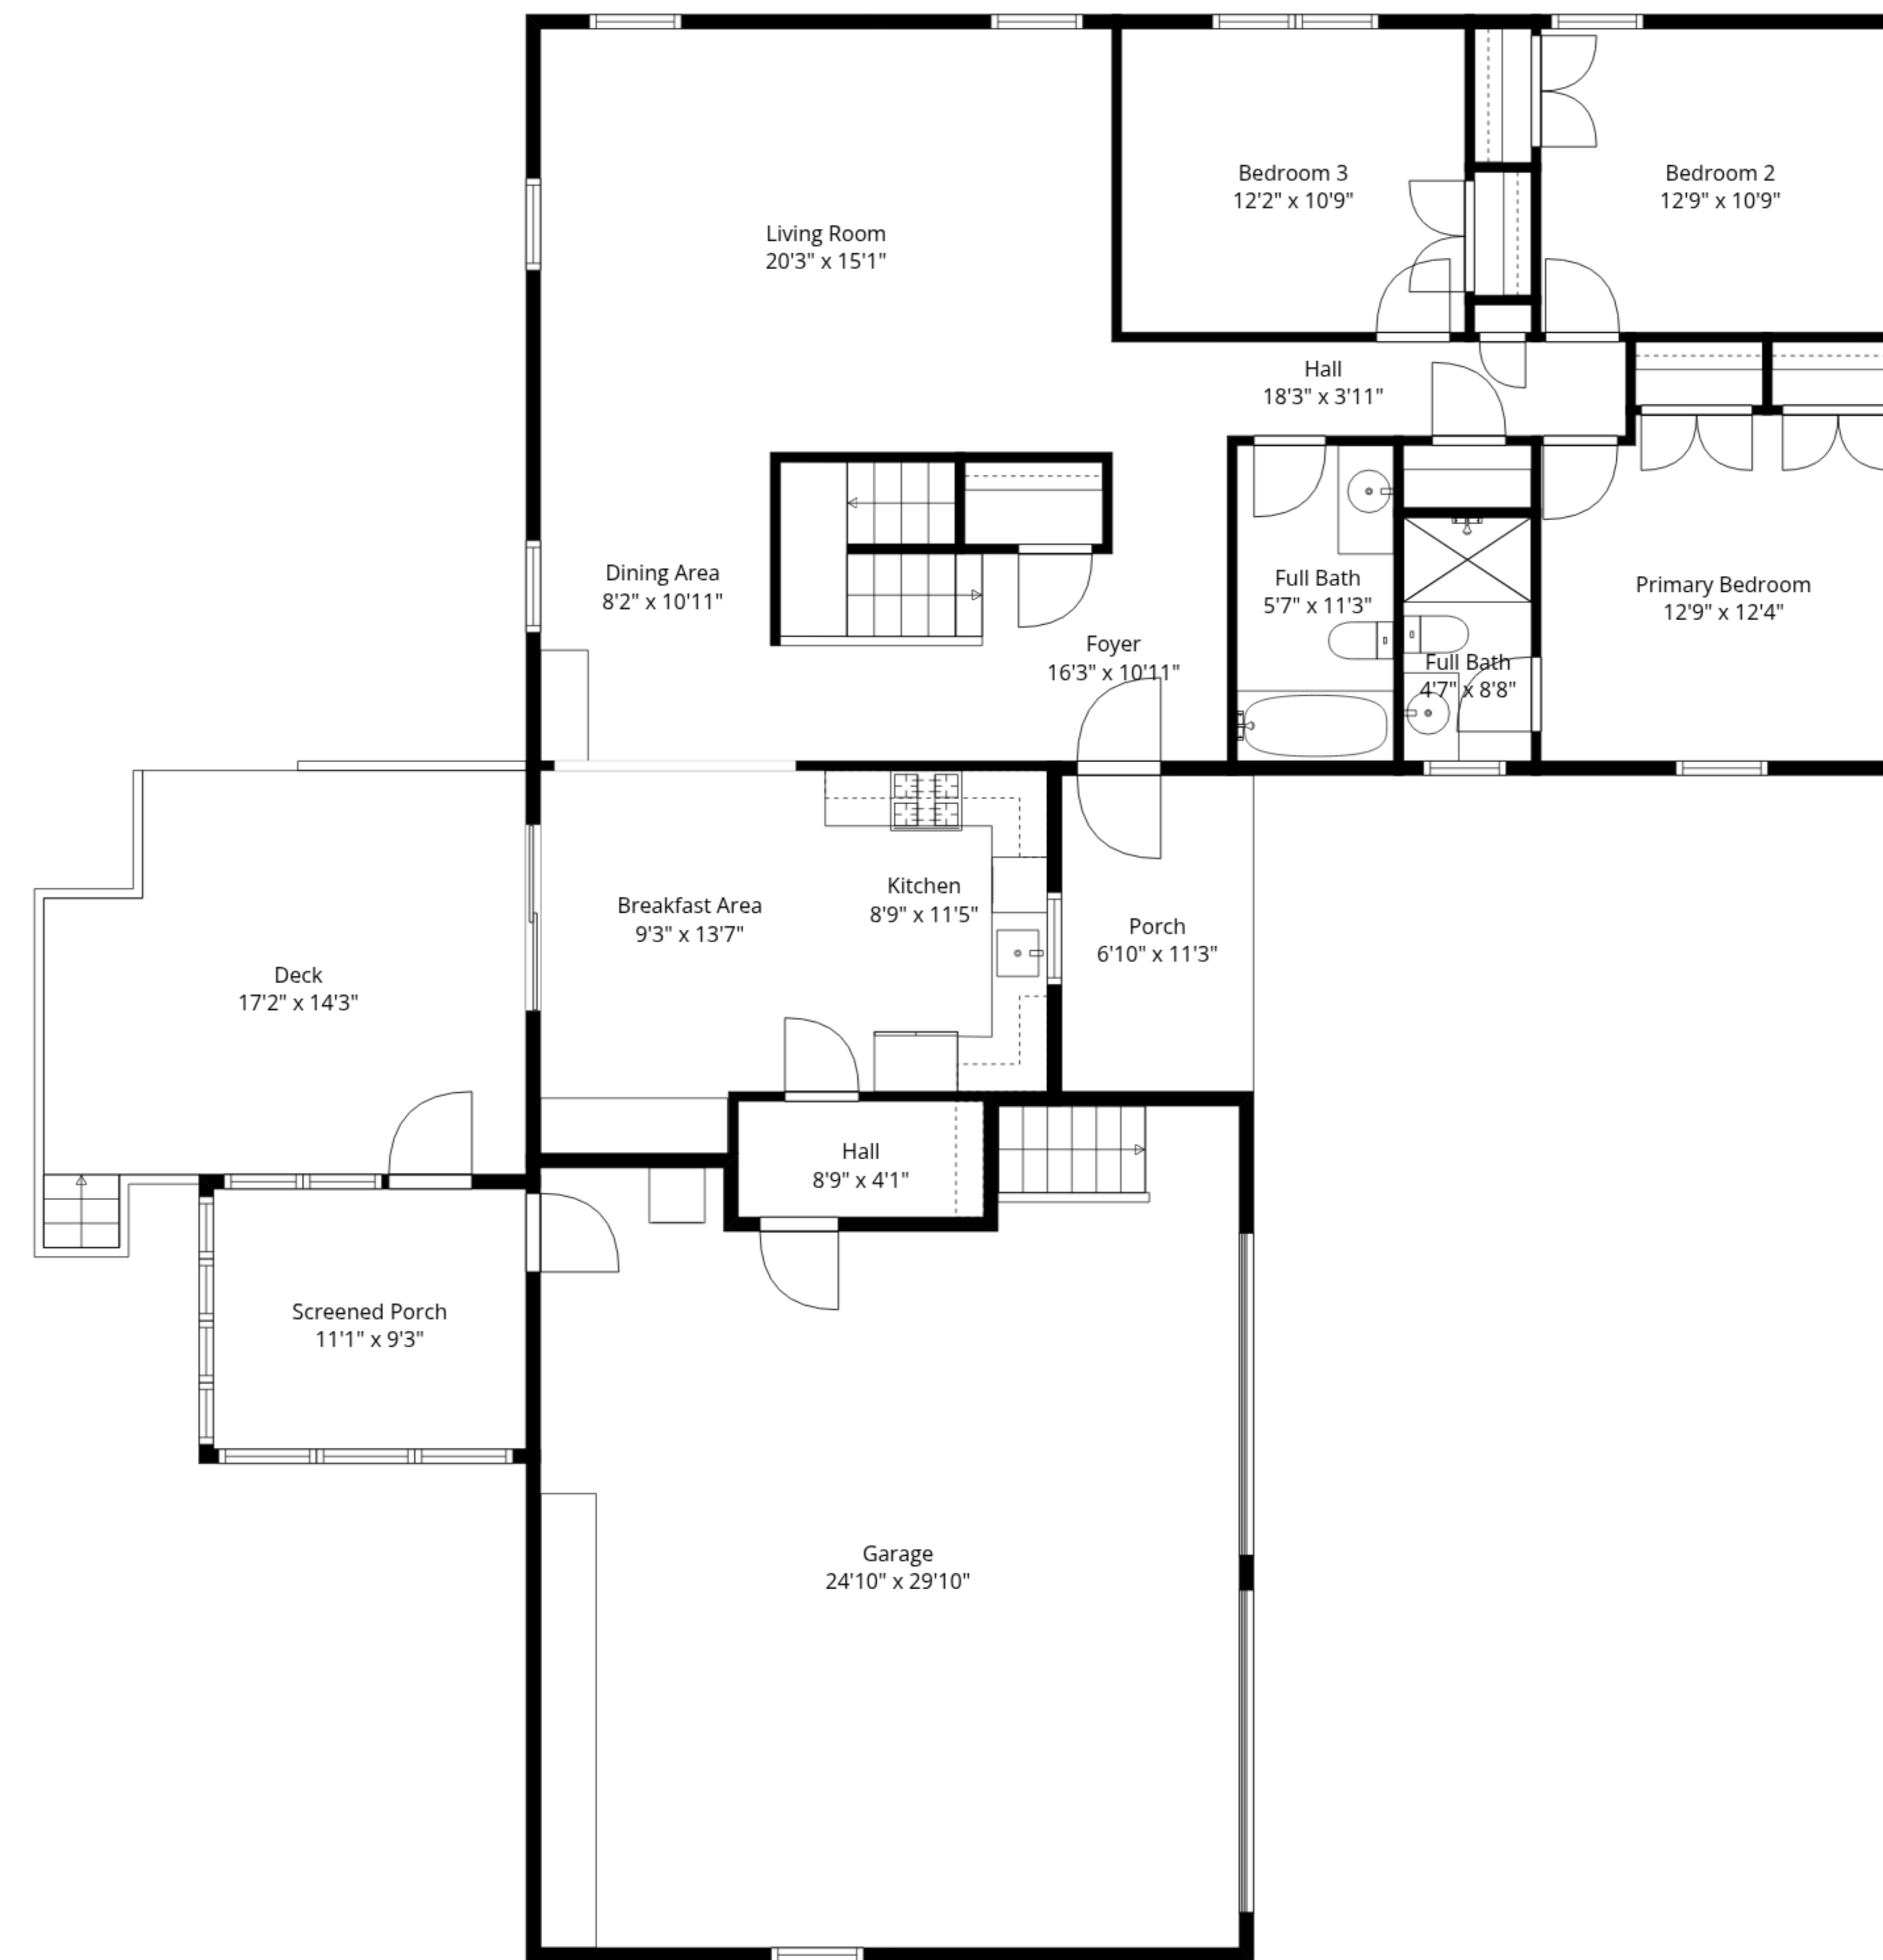

TOTAL: 2875 sq. ft

1st floor: 1353 sq. ft, 2nd floor: 1522 sq. ft

EXCLUDED AREAS: GARAGE: 685 sq. ft, SCREENED PORCH: 103 sq. ft, PORCH: 77 sq. ft,
DECK: 237 sq. ft, WALLS: 239 sq. ft

Measurements Are Approximate - Deemed Highly Reliable But Not Guaranteed

2nd Floor

1st Floor

TOTAL: 2875 sq. ft

1st floor: 1353 sq. ft, 2nd floor: 1522 sq. ft

EXCLUDED AREAS: GARAGE: 685 sq. ft, SCREENED PORCH: 103 sq. ft, PORCH: 77 sq. ft,
DECK: 237 sq. ft, WALLS: 239 sq. ft