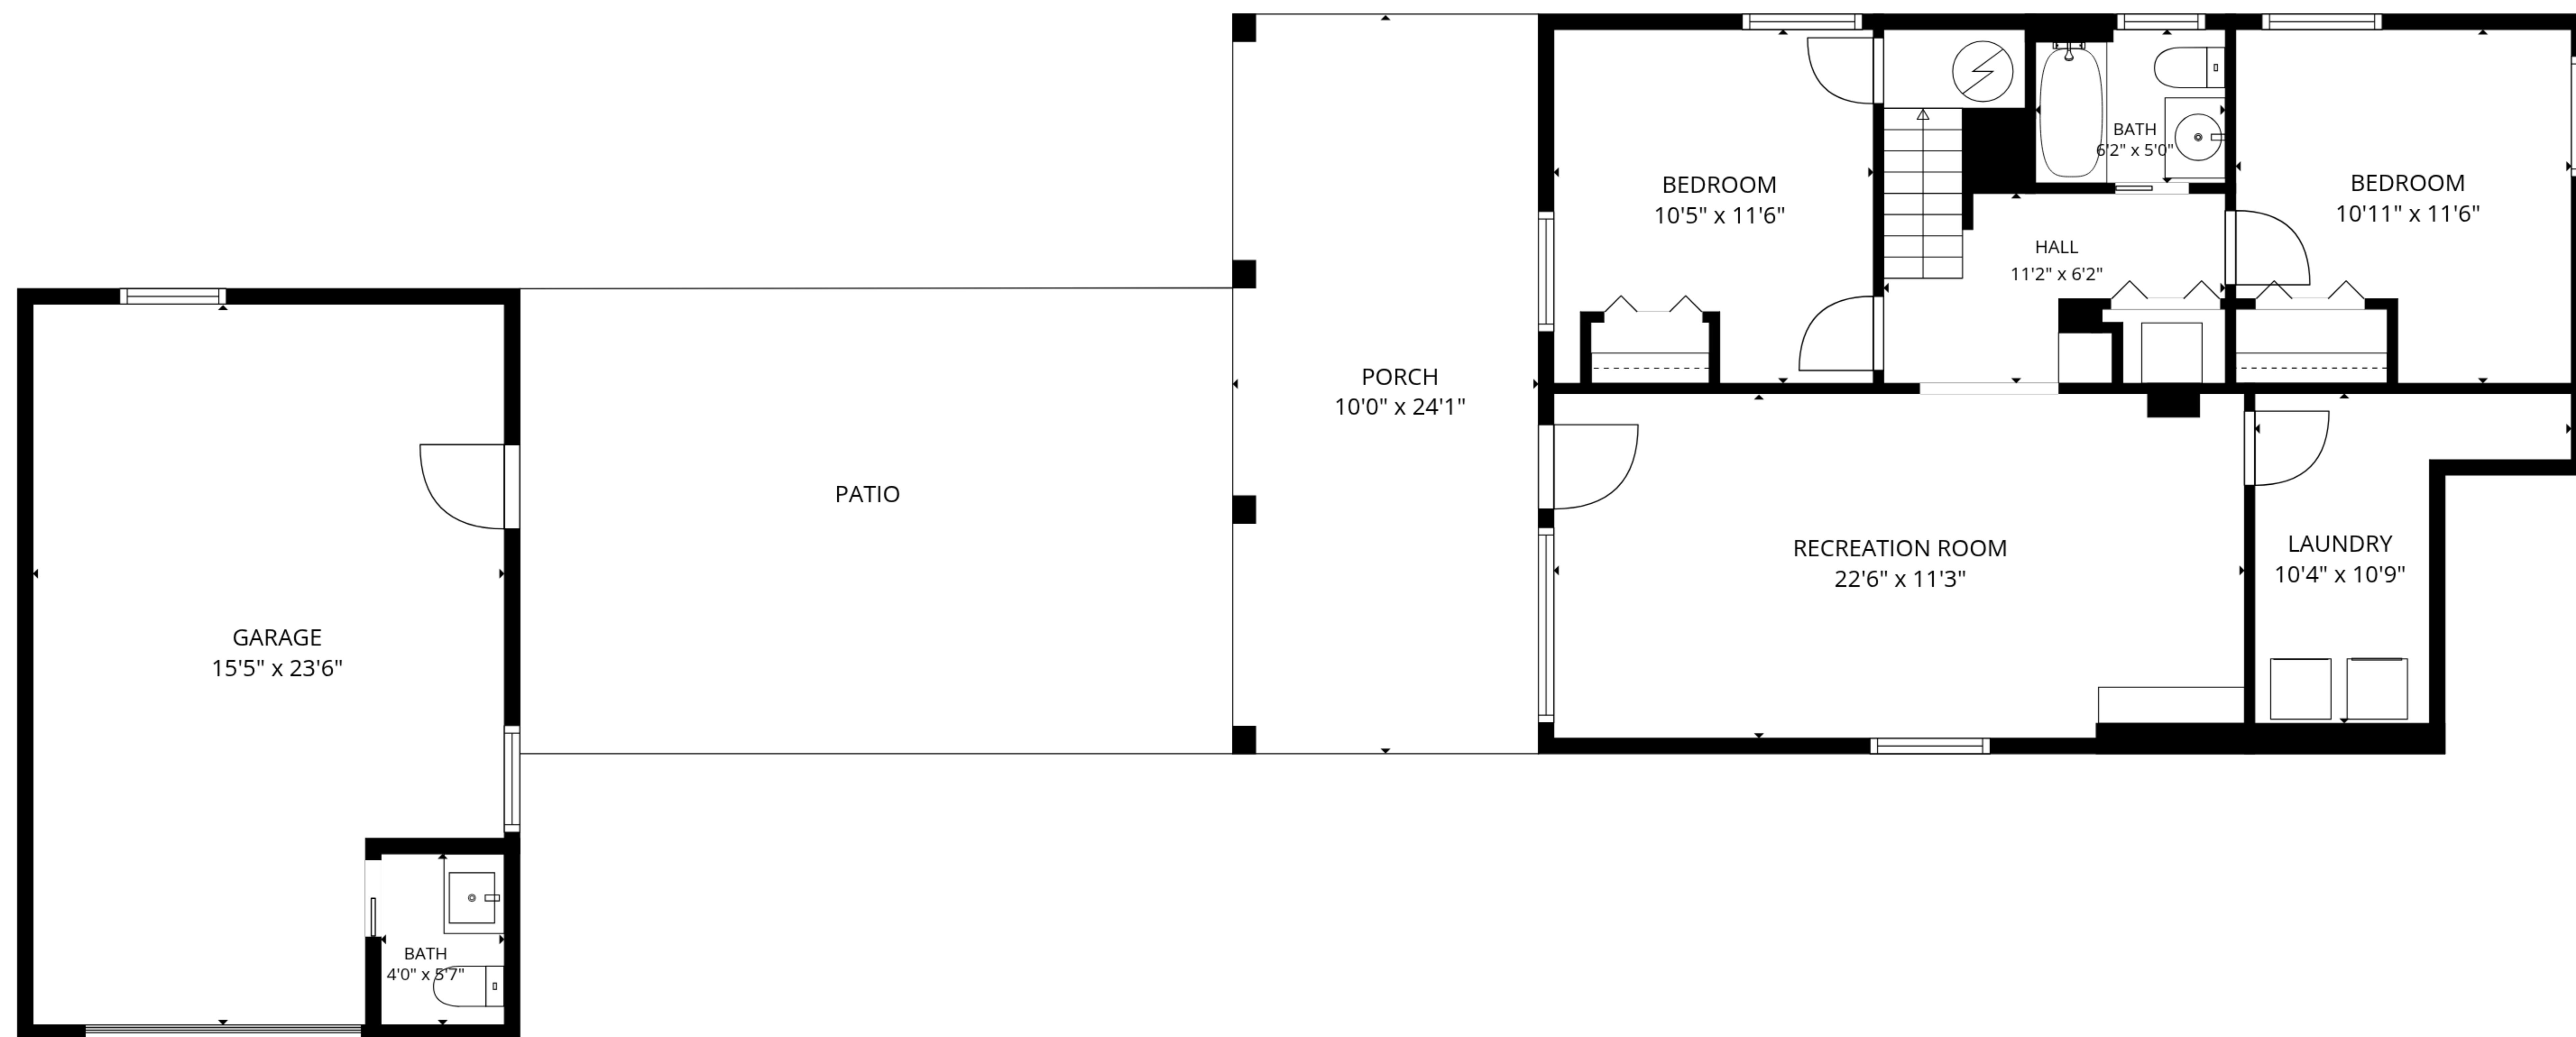

TOTAL: 1473 sq. ft
LOWER LEVEL: 748 sq. ft, UPPER LEVEL: 725 sq. ft
EXCLUDED AREAS: GARAGE: 334 sq. ft, PORCH: 262 sq. ft, WALLS: 160 sq. ft

SIZES AND DIMENSIONS ARE APPROXIMATE, ACTUAL MAY VARY.

TOTAL: 1473 sq. ft
 LOWER LEVEL: 748 sq. ft, UPPER LEVEL: 725 sq. ft
 EXCLUDED AREAS: GARAGE: 334 sq. ft, PORCH: 262 sq. ft, WALLS: 160 sq. ft

SIZES AND DIMENSIONS ARE APPROXIMATE, ACTUAL MAY VARY.

UPPER LEVEL

LOWER LEVEL

TOTAL: 1473 sq. ft
 LOWER LEVEL: 748 sq. ft, UPPER LEVEL: 725 sq. ft
 EXCLUDED AREAS: GARAGE: 334 sq. ft, PORCH: 262 sq. ft, WALLS: 160 sq. ft

SIZES AND DIMENSIONS ARE APPROXIMATE, ACTUAL MAY VARY.