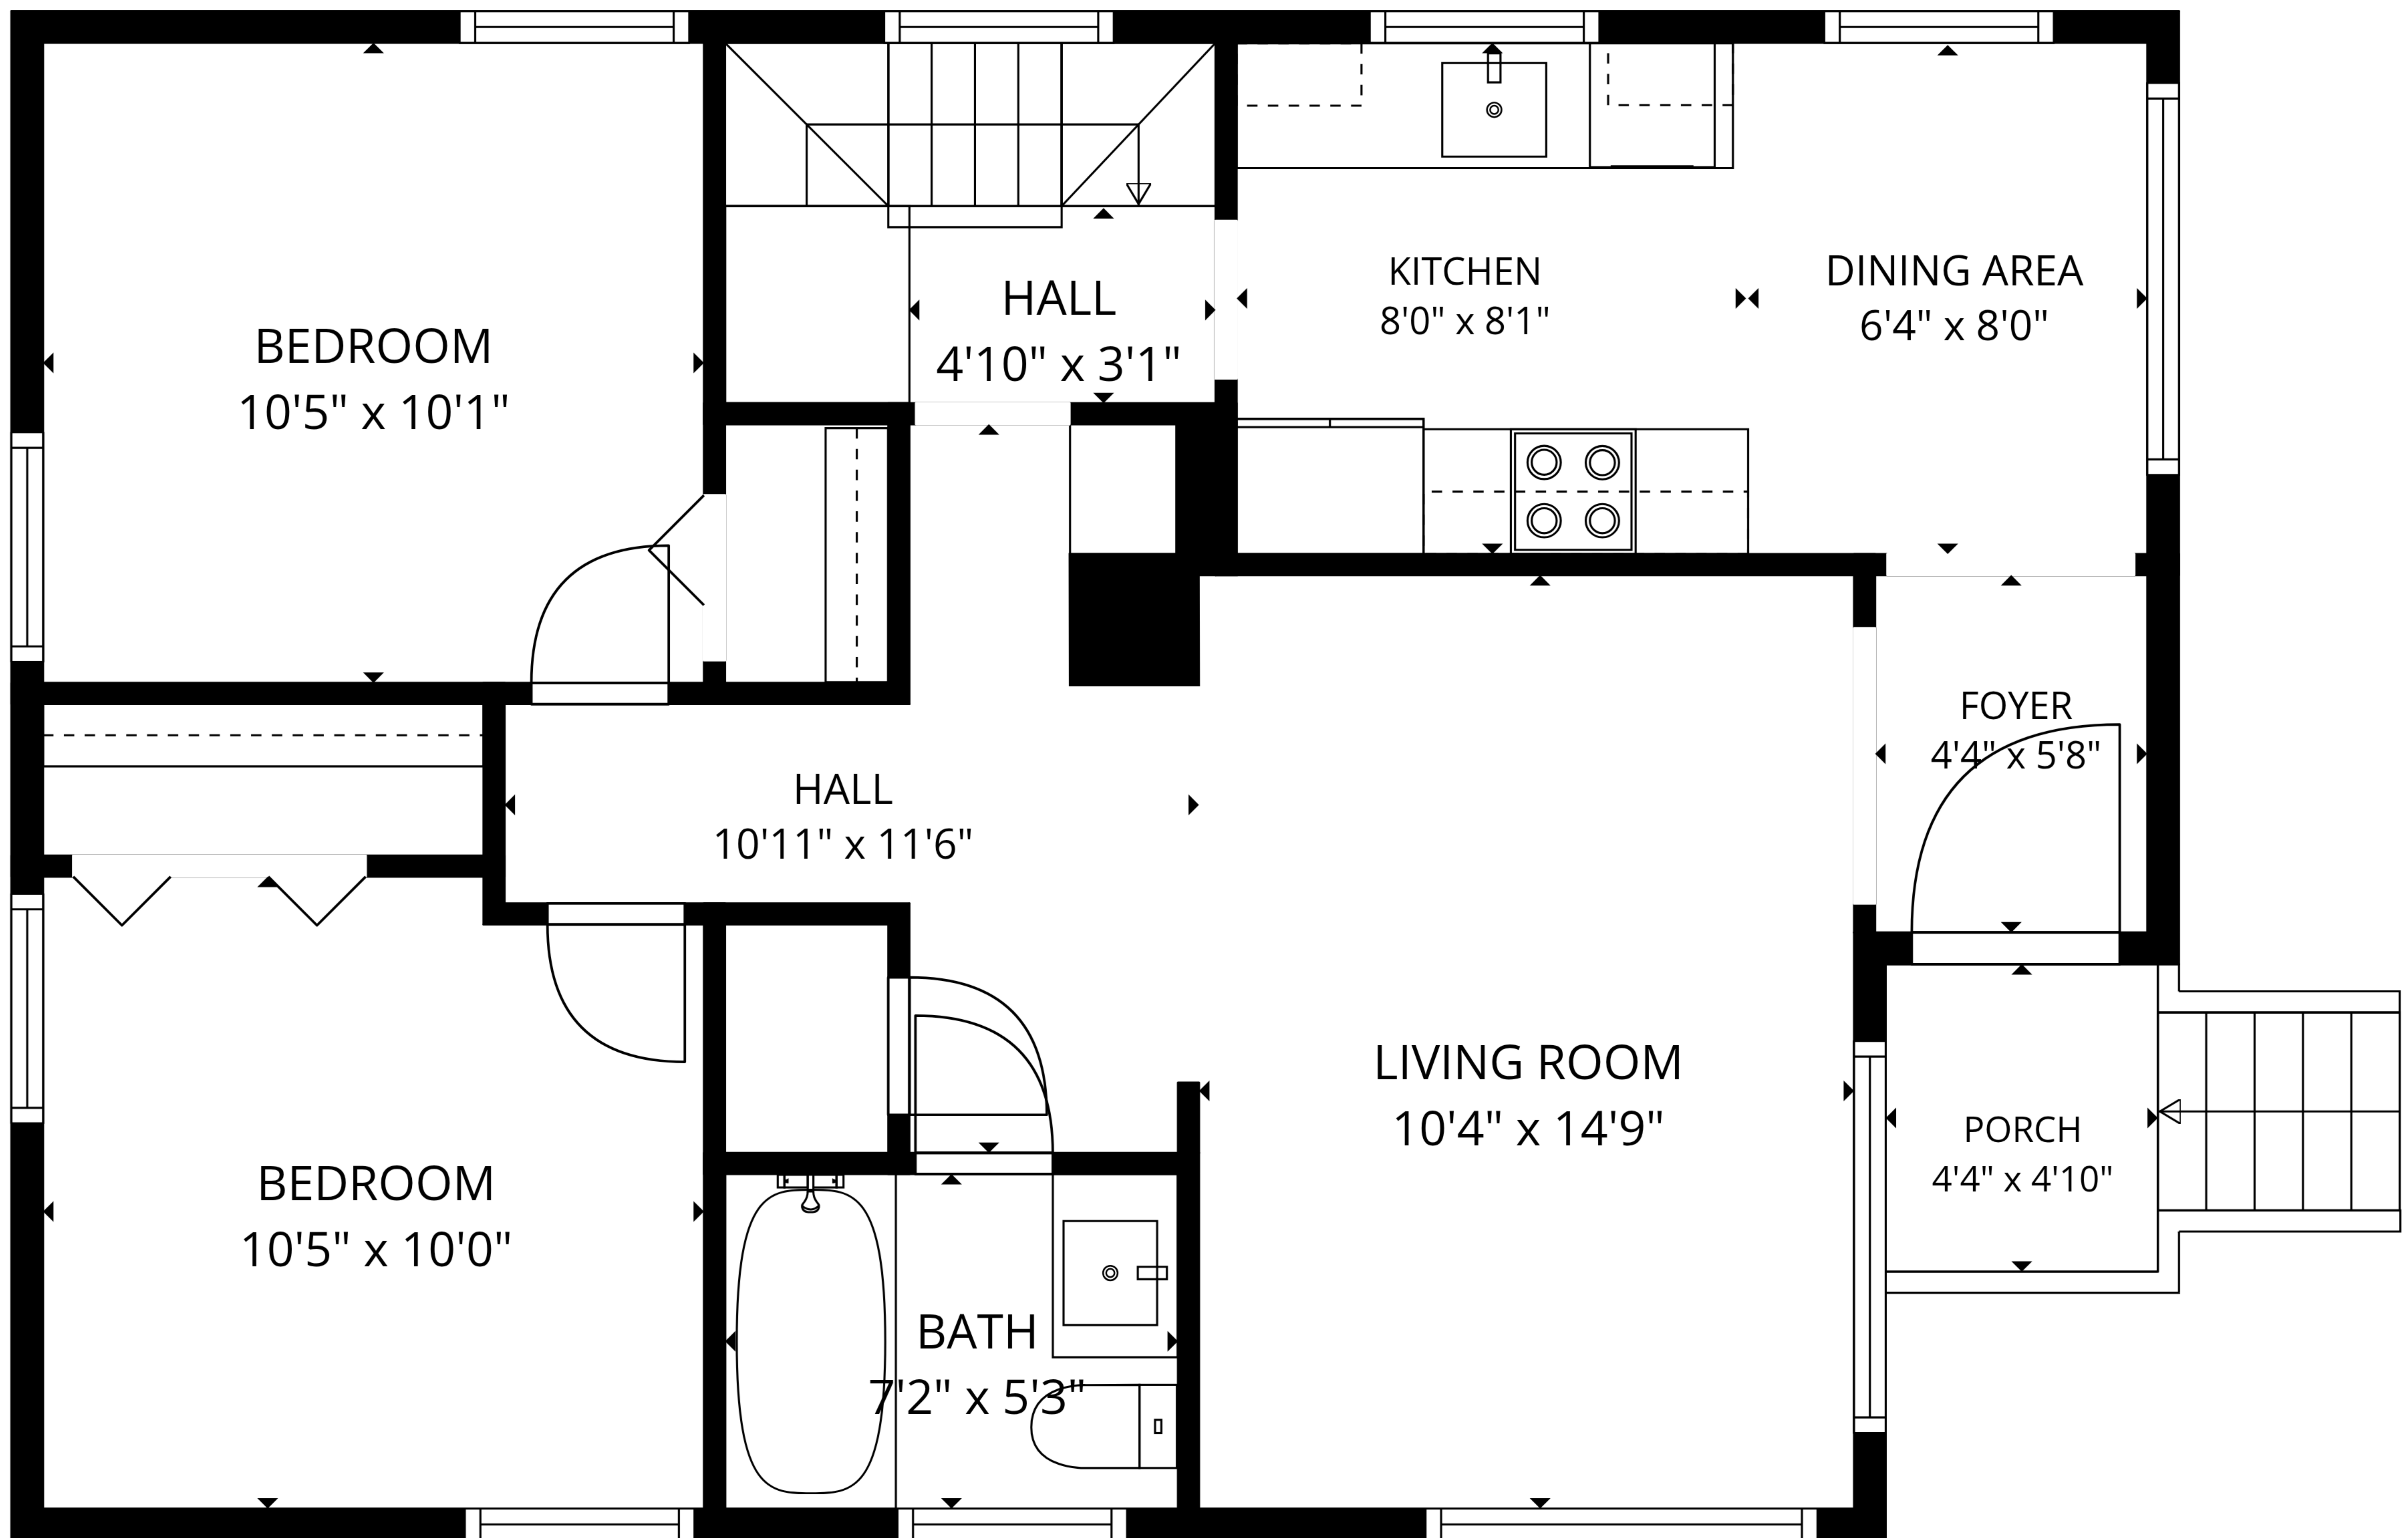

TOTAL: 1473 sq. ft
LOWER LEVEL: 748 sq. ft, UPPER LEVEL: 725 sq. ft
EXCLUDED AREAS: GARAGE: 334 sq. ft, PORCH: 262 sq. ft, WALLS: 160 sq. ft

SIZES AND DIMENSIONS ARE APPROXIMATE, ACTUAL MAY VARY.

TOTAL: 1473 sq. ft
 LOWER LEVEL: 748 sq. ft, UPPER LEVEL: 725 sq. ft
 EXCLUDED AREAS: GARAGE: 334 sq. ft, PORCH: 262 sq. ft, WALLS: 160 sq. ft

SIZES AND DIMENSIONS ARE APPROXIMATE, ACTUAL MAY VARY.

UPPER LEVEL

LOWER LEVEL

TOTAL: 1473 sq. ft
 LOWER LEVEL: 748 sq. ft, UPPER LEVEL: 725 sq. ft
 EXCLUDED AREAS: GARAGE: 334 sq. ft, PORCH: 262 sq. ft, WALLS: 160 sq. ft

SIZES AND DIMENSIONS ARE APPROXIMATE, ACTUAL MAY VARY.