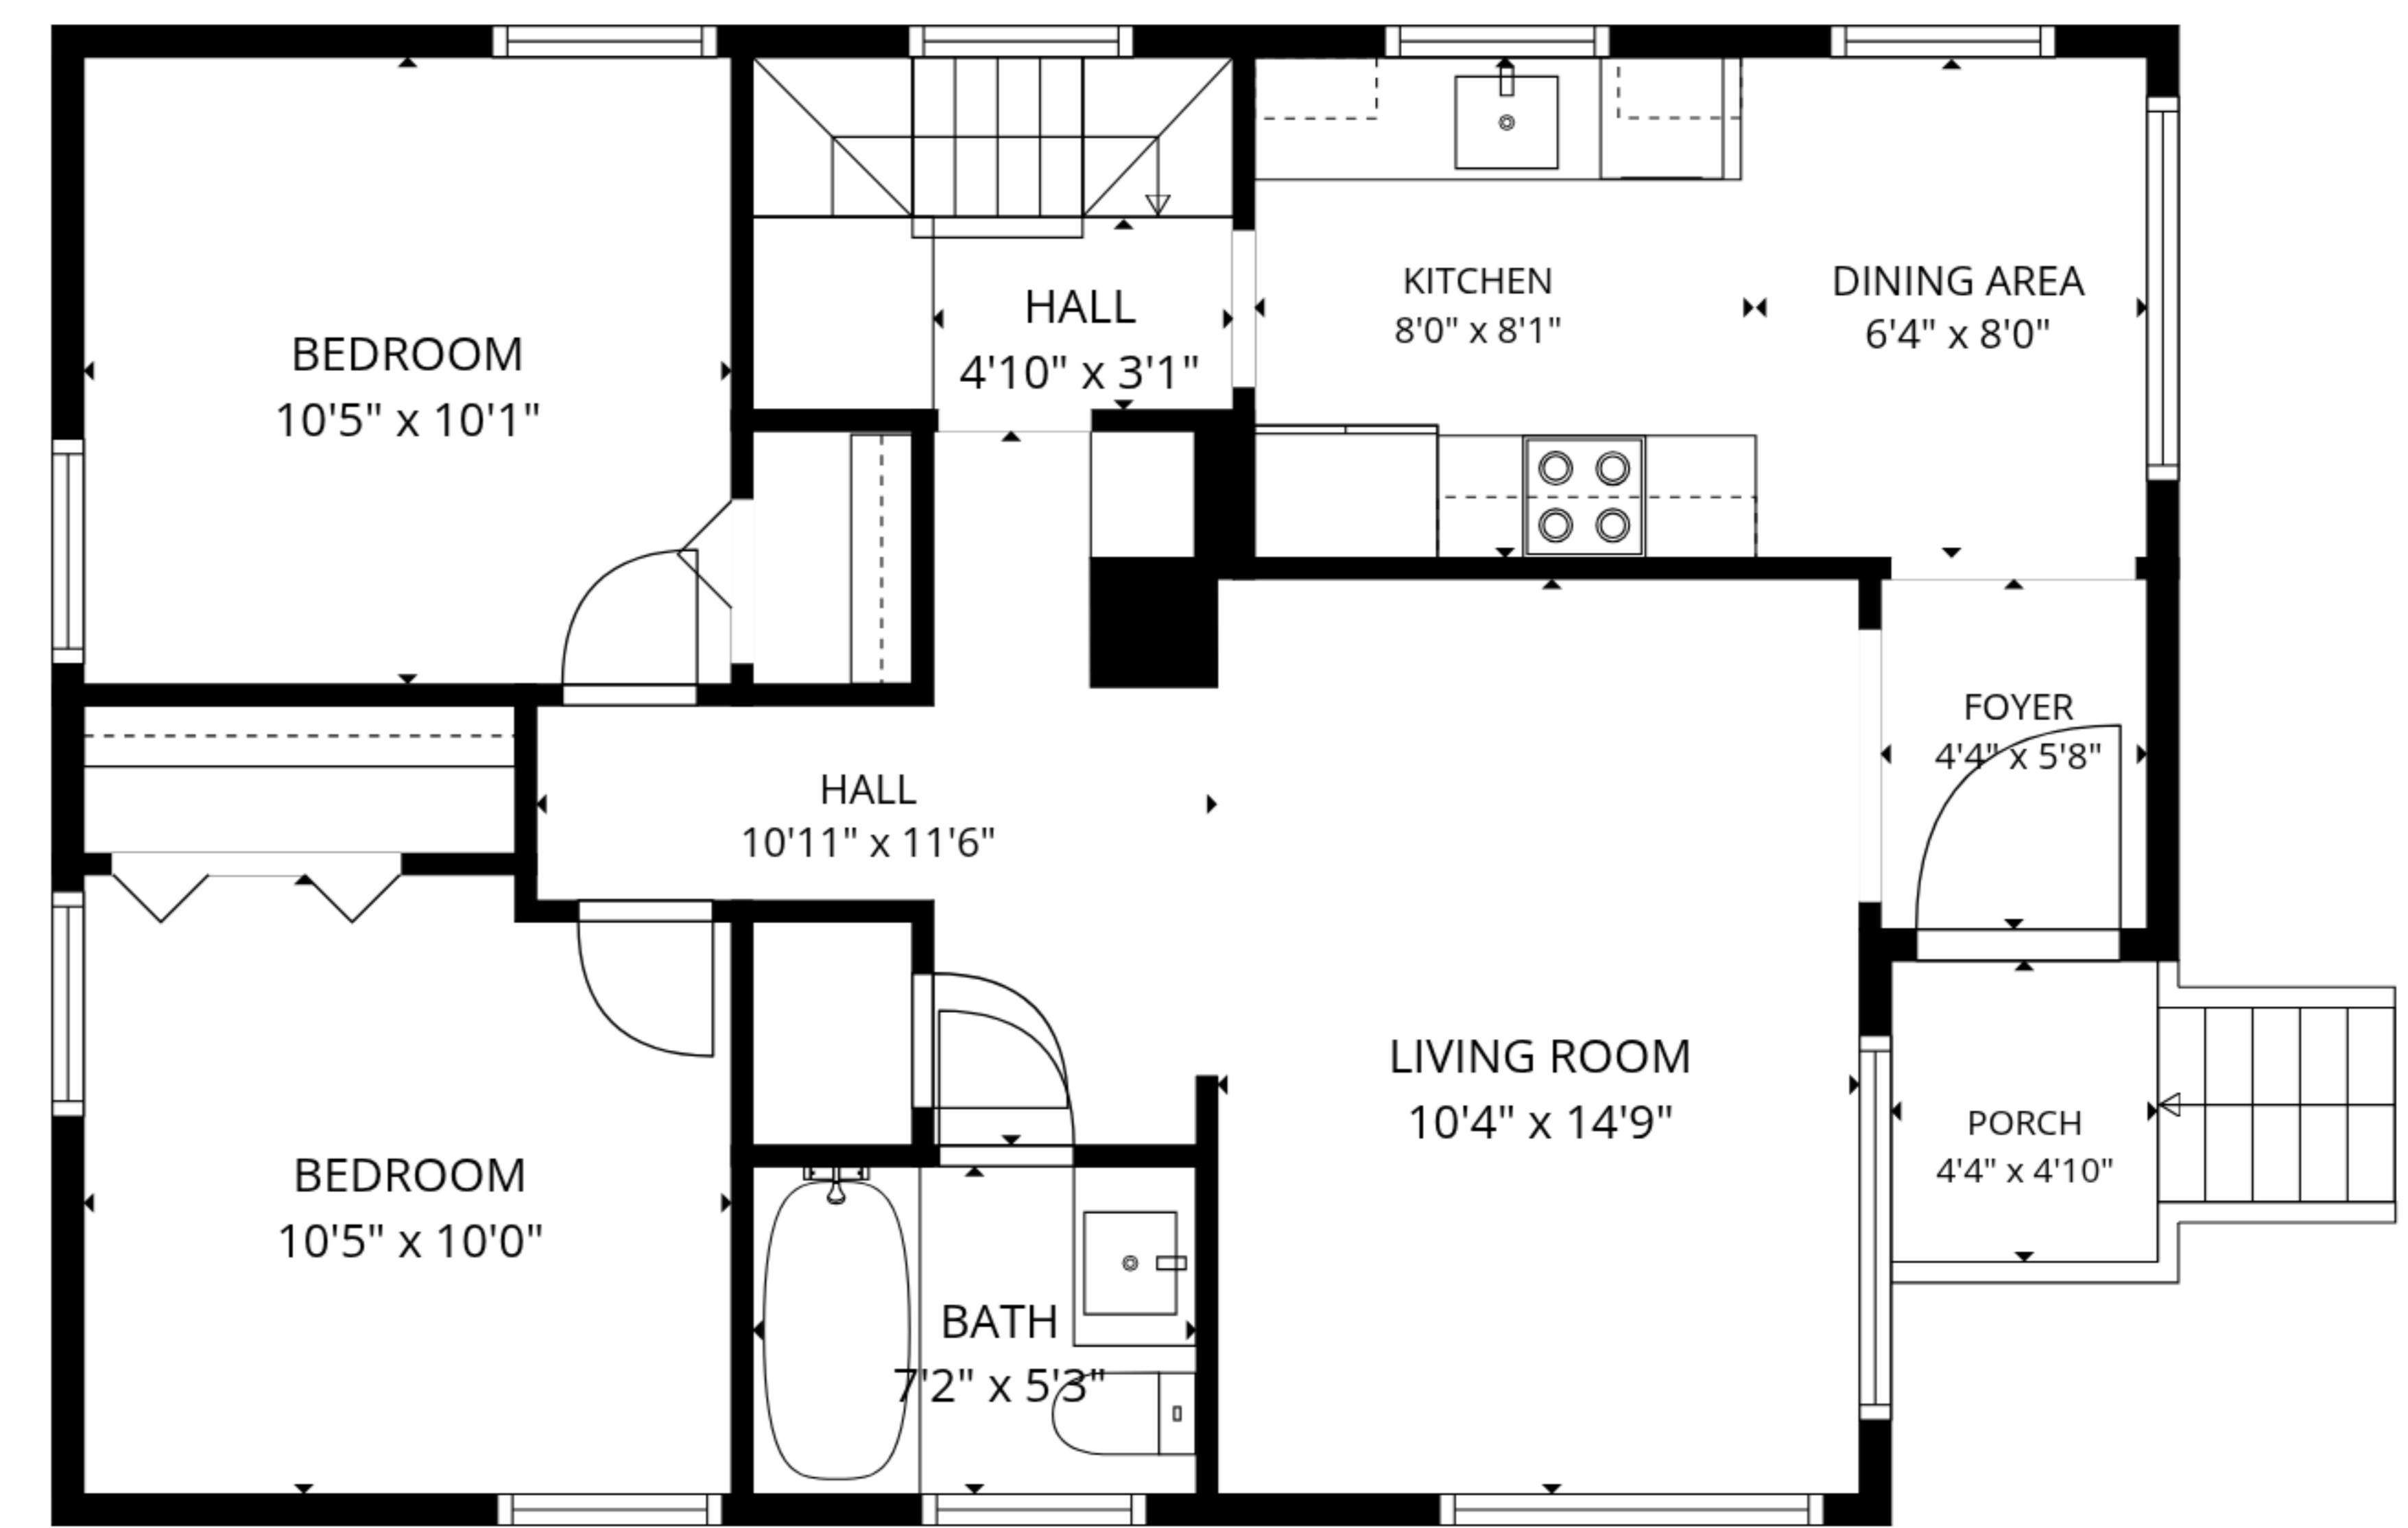

TOTAL: 1473 sq. ft
LOWER LEVEL: 748 sq. ft, UPPER LEVEL: 725 sq. ft
EXCLUDED AREAS: GARAGE: 334 sq. ft, PORCH: 262 sq. ft, WALLS: 160 sq. ft

SIZES AND DIMENSIONS ARE APPROXIMATE, ACTUAL MAY VARY.

TOTAL: 1473 sq. ft
 LOWER LEVEL: 748 sq. ft, UPPER LEVEL: 725 sq. ft
 EXCLUDED AREAS: GARAGE: 334 sq. ft, PORCH: 262 sq. ft, WALLS: 160 sq. ft

SIZES AND DIMENSIONS ARE APPROXIMATE, ACTUAL MAY VARY.

UPPER LEVEL

LOWER LEVEL

TOTAL: 1473 sq. ft
 LOWER LEVEL: 748 sq. ft, UPPER LEVEL: 725 sq. ft
 EXCLUDED AREAS: GARAGE: 334 sq. ft, PORCH: 262 sq. ft, WALLS: 160 sq. ft

SIZES AND DIMENSIONS ARE APPROXIMATE, ACTUAL MAY VARY.