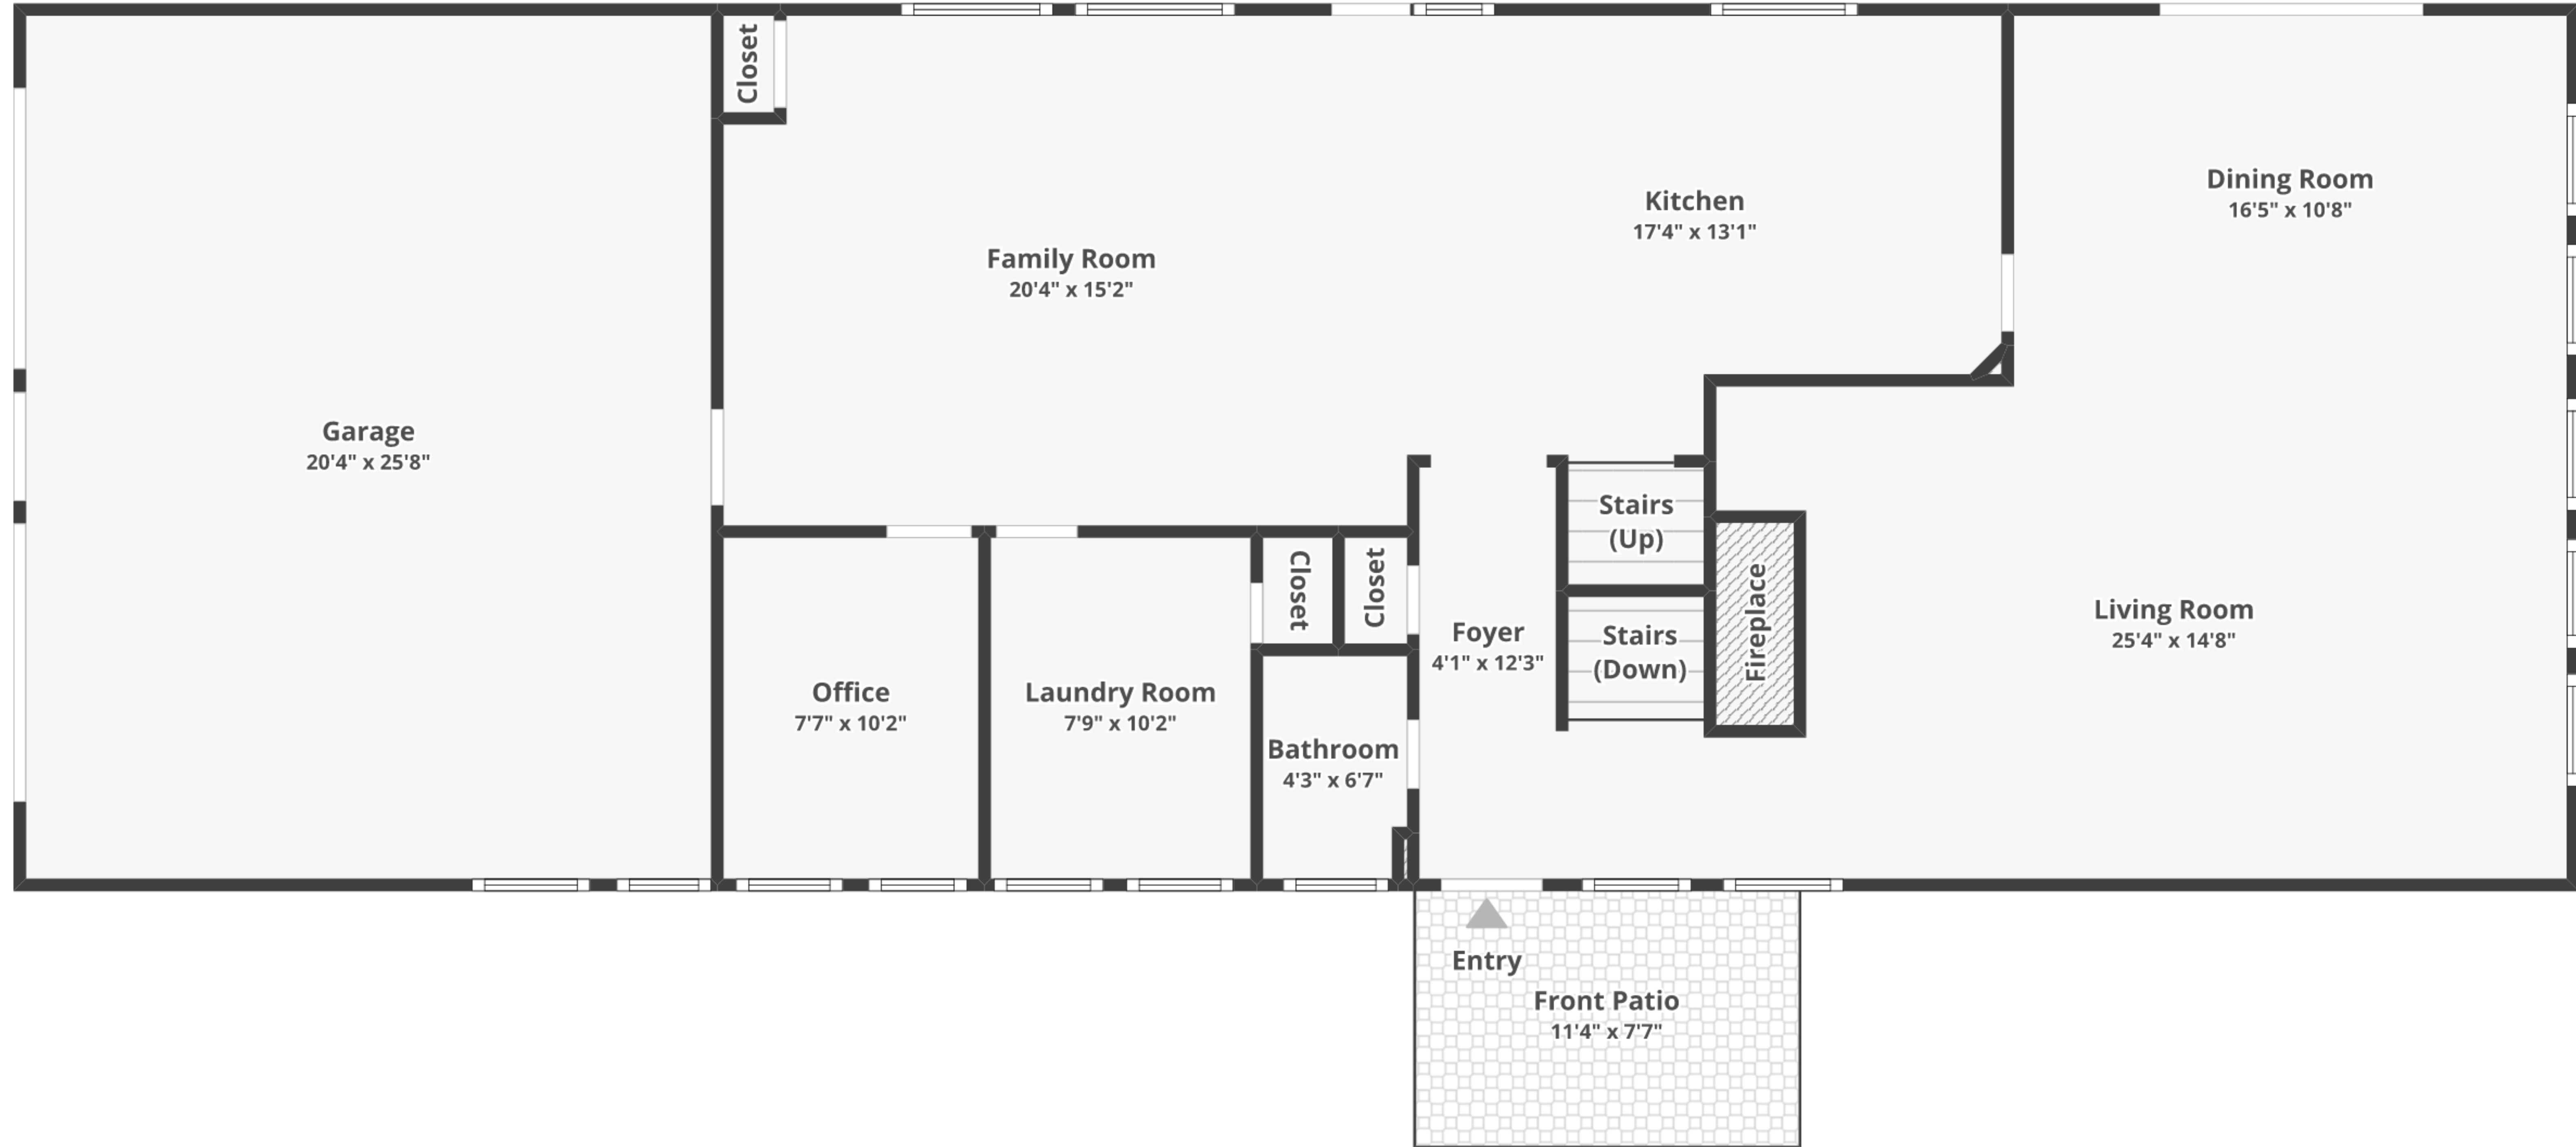

# 40 Devon Dr, Reading, PA 19606

Total finished area: ~3,542.13 sq. ft.

Total unfinished area: ~23.58 sq. ft.

## Floor 1

Finished area: ~1,331.11 sq. ft.

Unfinished area: ~13.98 sq. ft.