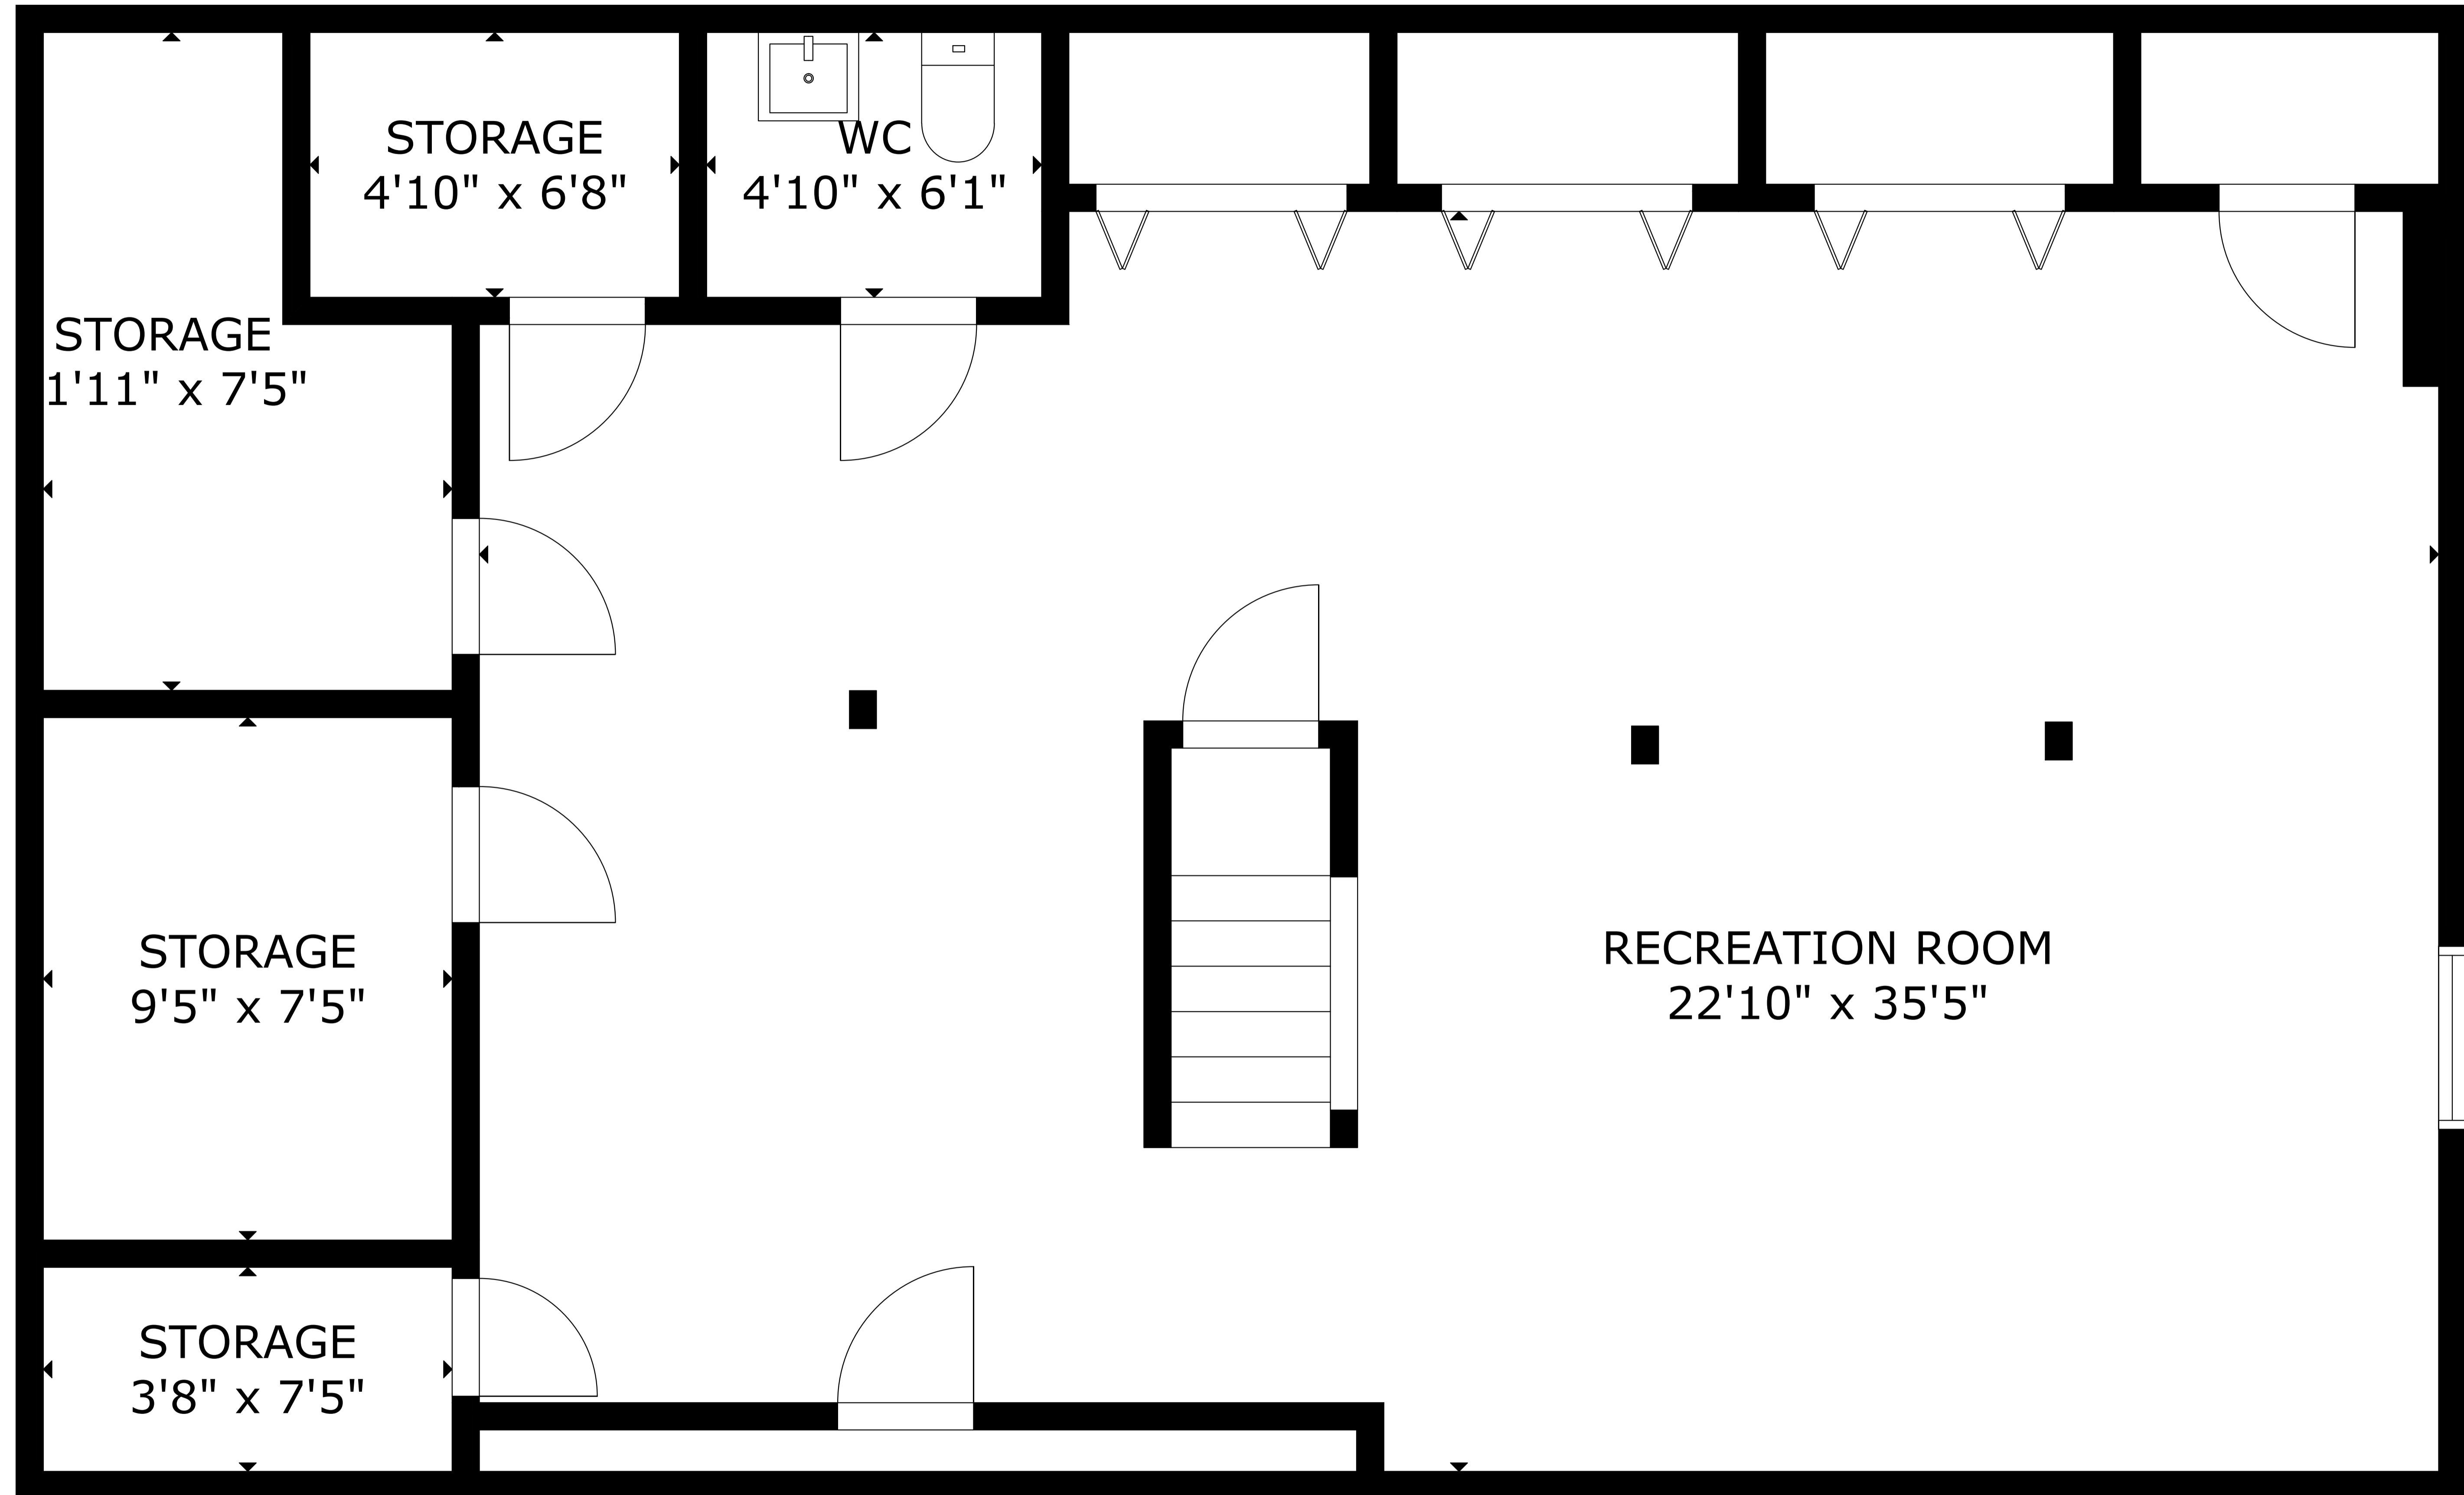

# 694 Blauvelt Dr, , Oradell, NJ, 07649, United States

GROSS INTERNAL AREA  
TOTAL: 3712 sq.ft

LOWER FLOOR: 1129 sq.ft, FIRST FLOOR: 1276 sq.ft, SECOND FLOOR: 1307 sq.ft

EXCLUDED AREAS: GARAGE: 490 sq.ft, DECK: 972 sq.ft

THIS FLOOR PLAN IS PROVIDED FOR ILLUSTRATION PURPOSES ONLY WITH THE PERMISSION OF THE SELLER. ROOM POSITIONS AND DIMENSIONS ARE APPROXIMATE AND ARE NOT GUARANTEED TO BE EXACT OR TO SCALE. THE BUYER SHOULD CONFIRM MEASUREMENTS FOR ACCURACY