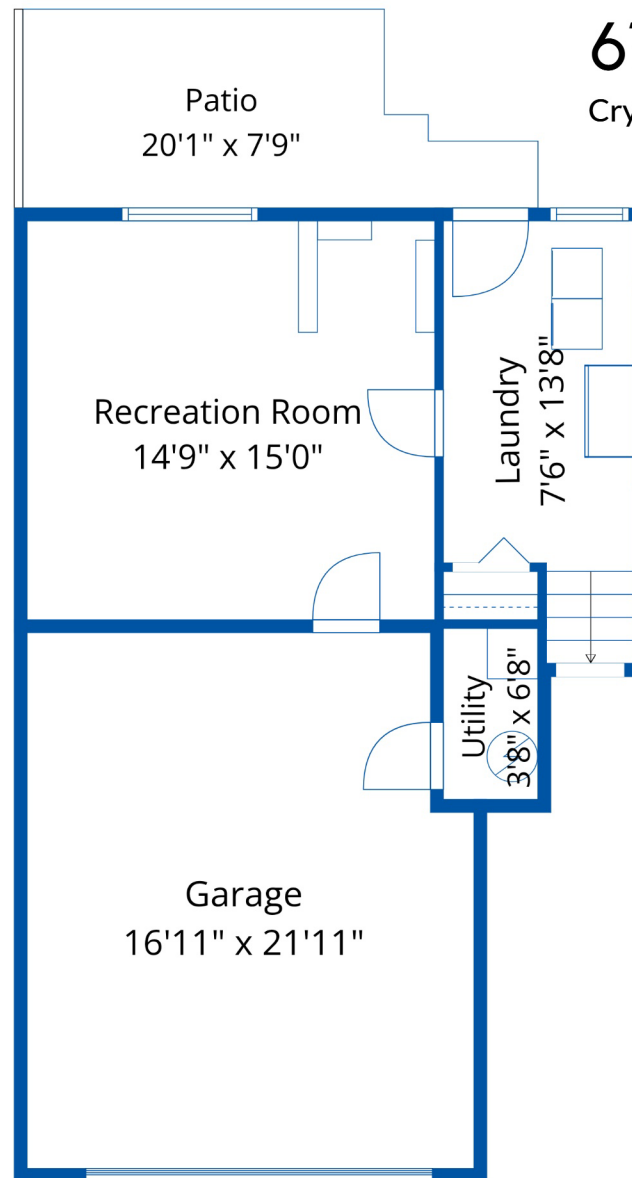

61-6498 Southdowne Pl

Crystal De Jager Personal Real Estate Corporation

604-858-7179

crystalcdejager@gmail.com

Estimated Areas:

Below Main: 408 sq. ft

Main Floor: 783 sq. ft

Above Main: 885 sq. ft

Total: 2076 Sq. Ft

61-6498 Southdowne Pl

Crystal De Jager Personal Real Estate Corporation

604-858-7179

crystalcdejager@gmail.com

Estimated Areas:

Below Main: 408 sq. ft

Main Floor: 783 sq. ft

Above Main: 885 sq. ft

Total: 2076 Sq. Ft

61-6498 Southdowne Pl

Crystal De Jager Personal Real Estate Corporation

604-858-7179

crystalcdejager@gmail.com

Estimated Areas:

Below Main: 408 sq. ft

Main Floor

Above Main

Estimated Areas:

Below Main: 408 sq. ft

Main Floor: 783 sq. ft

Above Main: 885 sq. ft

Total: 2076 Sq. Ft