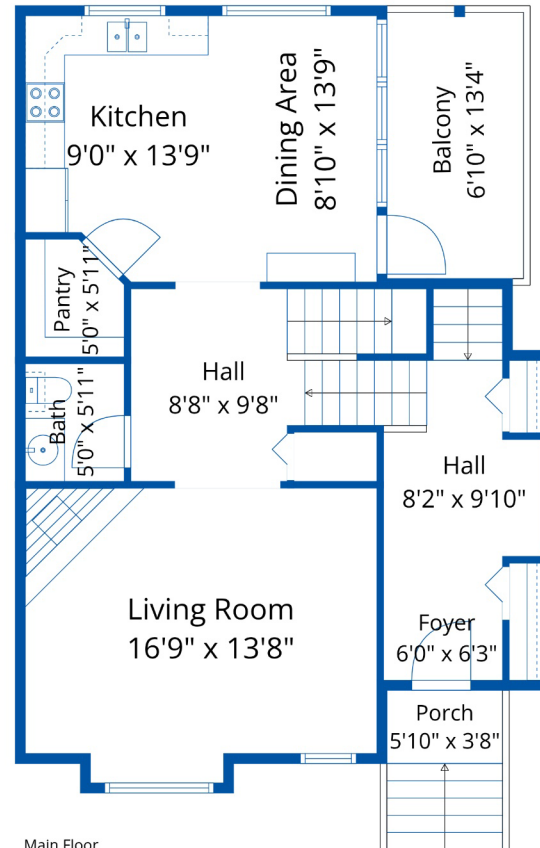

Total: 2076 Sq. Ft

61-6498 Southdowne Pl

Crystal De Jager Personal Real Estate Corporation

604-858-7179

crystalcdejager@gmail.com

Estimated Areas:

Below Main: 408 sq. ft

Main Floor: 783 sq. ft

Above Main: 885 sq. ft

Total: 2076 Sq. Ft

61-6498 Southdowne Pl

Crystal De Jager Personal Real Estate Corporation

604-858-7179

crystalcdejager@gmail.com

Estimated Areas:

Below Main: 408 sq. ft

Main Floor: 783 sq. ft

Above Main: 885 sq. ft

Total: 2076 Sq. Ft

61-6498 Southdowne Pl

Crystal De Jager Personal Real Estate Corporation

604-858-7179

crystalcdejager@gmail.com

Below Main

Main Floor

Above Main

Estimated Areas:

Below Main: 408 sq. ft

Main Floor: 783 sq. ft

Above Main: 885 sq. ft

Total: 2076 Sq. Ft