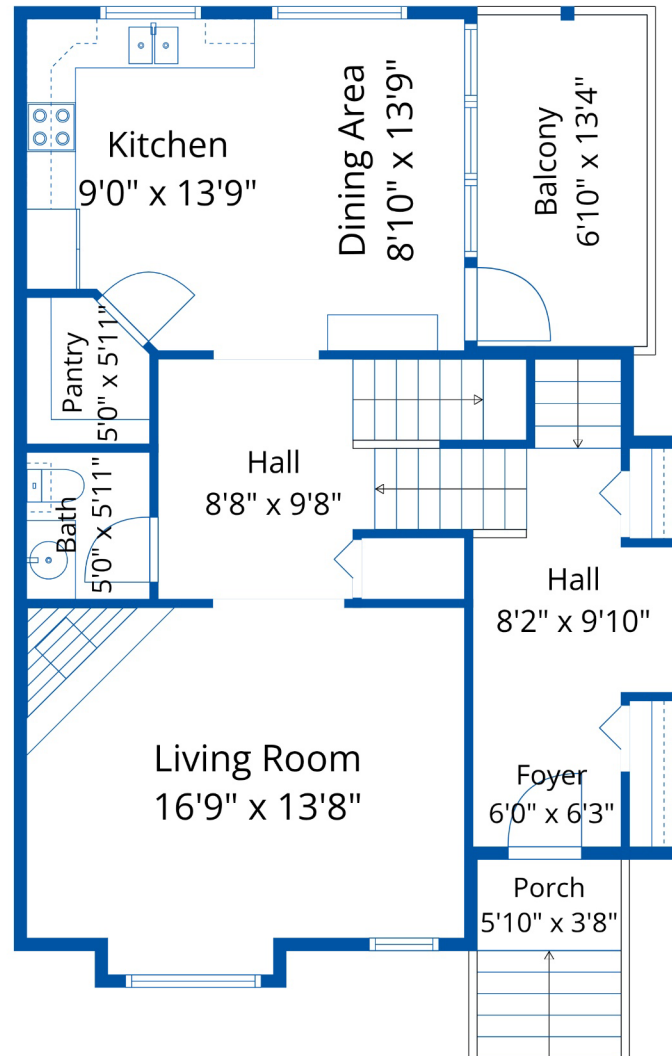

Total: 2076 Sq. Ft

61-6498 Southdowne Pl

Crystal De Jager Personal Real Estate Corporation

604-858-7179

crystalcdejager@gmail.com

Estimated Areas:

Below Main: 408 sq. ft

Main Floor: 783 sq. ft

Above Main: 885 sq. ft

Total: 2076 Sq. Ft

61-6498 Southdowne Pl

Crystal De Jager Personal Real Estate Corporation

604-858-7179

crystalcdejager@gmail.com

Estimated Areas:

Below Main: 408 sq. ft

Main Floor: 783 sq. ft

Above Main: 885 sq. ft

Total: 2076 Sq. Ft

61-6498 Southdowne Pl

Crystal De Jager Personal Real Estate Corporation

604-858-7179

crystalcdejager@gmail.com

Below Main

Main Floor

Above Main

Estimated Areas:

Below Main: 408 sq. ft

Main Floor: 783 sq. ft

Above Main: 885 sq. ft

Total: 2076 Sq. Ft