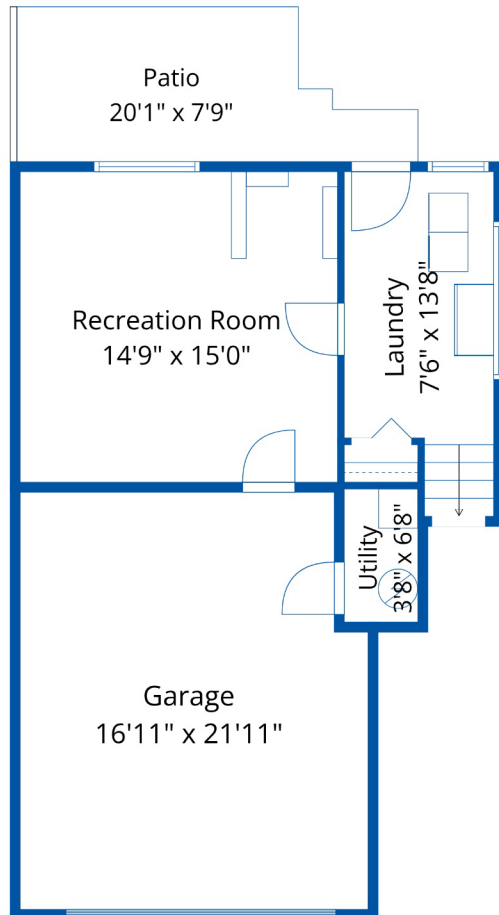

Total: 2076 Sq. Ft

61-6498 Southdowne Pl

Crystal De Jager Personal Real Estate Corporation

604-858-7179

crystalcdejager@gmail.com

Estimated Areas:

Below Main: 408 sq. ft

Main Floor: 783 sq. ft

Above Main: 885 sq. ft

Total: 2076 Sq. Ft

61-6498 Southdowne Pl

Crystal De Jager Personal Real Estate Corporation

604-858-7179

crystalcdejager@gmail.com

Estimated Areas:

Below Main: 408 sq. ft

Main Floor: 783 sq. ft

Above Main: 885 sq. ft

Total: 2076 Sq. Ft

61-6498 Southdowne Pl

Crystal De Jager Personal Real Estate Corporation

604-858-7179

crystalcdejager@gmail.com

Below Main

Main Floor

Above Main

Estimated Areas:

Below Main: 408 sq. ft

Main Floor: 783 sq. ft

Above Main: 885 sq. ft

Total: 2076 Sq. Ft