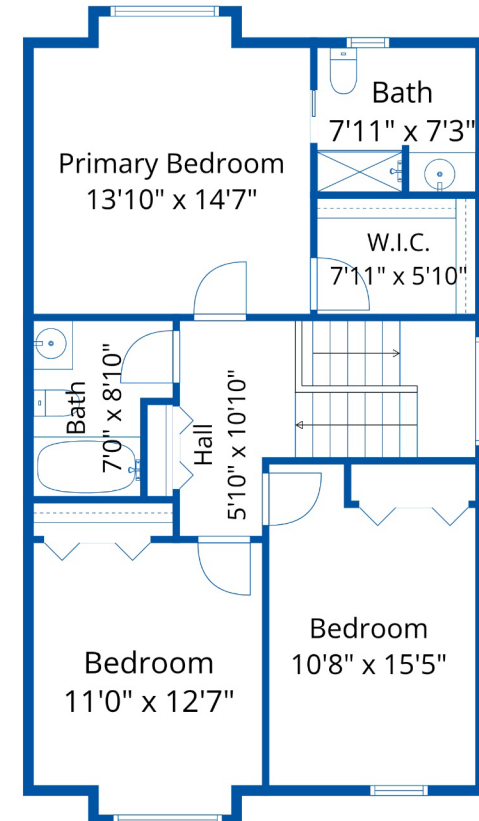

Total: 2076 Sq. Ft

61-6498 Southdowne Pl

Crystal De Jager Personal Real Estate Corporation

604-858-7179

crystalcdejager@gmail.com

Estimated Areas:

Below Main: 408 sq. ft

Main Floor: 783 sq. ft

Above Main: 885 sq. ft

Total: 2076 Sq. Ft

61-6498 Southdowne Pl

Crystal De Jager Personal Real Estate Corporation

604-858-7179

crystalcdejager@gmail.com

Estimated Areas:

Below Main: 408 sq. ft

Main Floor: 783 sq. ft

Above Main: 885 sq. ft

Total: 2076 Sq. Ft

61-6498 Southdowne Pl

Crystal De Jager Personal Real Estate Corporation

604-858-7179

crystalcdejager@gmail.com

Below Main

Main Floor

Above Main

Estimated Areas:

Below Main: 408 sq. ft

Main Floor: 783 sq. ft

Above Main: 885 sq. ft

Total: 2076 Sq. Ft