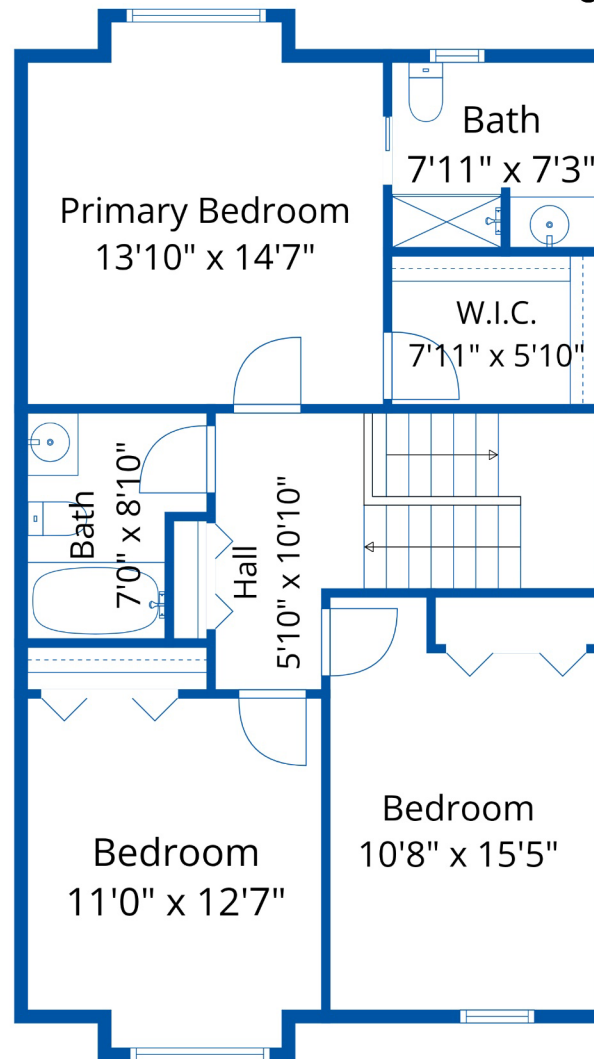

Total: 2076 Sq. Ft

61-6498 Southdowne Pl

Crystal De Jager Personal Real Estate Corporation

604-858-7179

crystalcdejager@gmail.com

Estimated Areas:

Below Main: 408 sq. ft

Main Floor: 783 sq. ft

Above Main: 885 sq. ft

Total: 2076 Sq. Ft

61-6498 Southdowne Pl

Crystal De Jager Personal Real Estate Corporation

604-858-7179

crystalcdejager@gmail.com

Estimated Areas:

Below Main: 408 sq. ft

Main Floor: 783 sq. ft

Above Main: 885 sq. ft

Total: 2076 Sq. Ft

61-6498 Southdowne Pl

Crystal De Jager Personal Real Estate Corporation

604-858-7179

crystalcdejager@gmail.com

Below Main

Main Floor

Above Main

Estimated Areas:

Below Main: 408 sq. ft

Main Floor: 783 sq. ft

Above Main: 885 sq. ft

Total: 2076 Sq. Ft