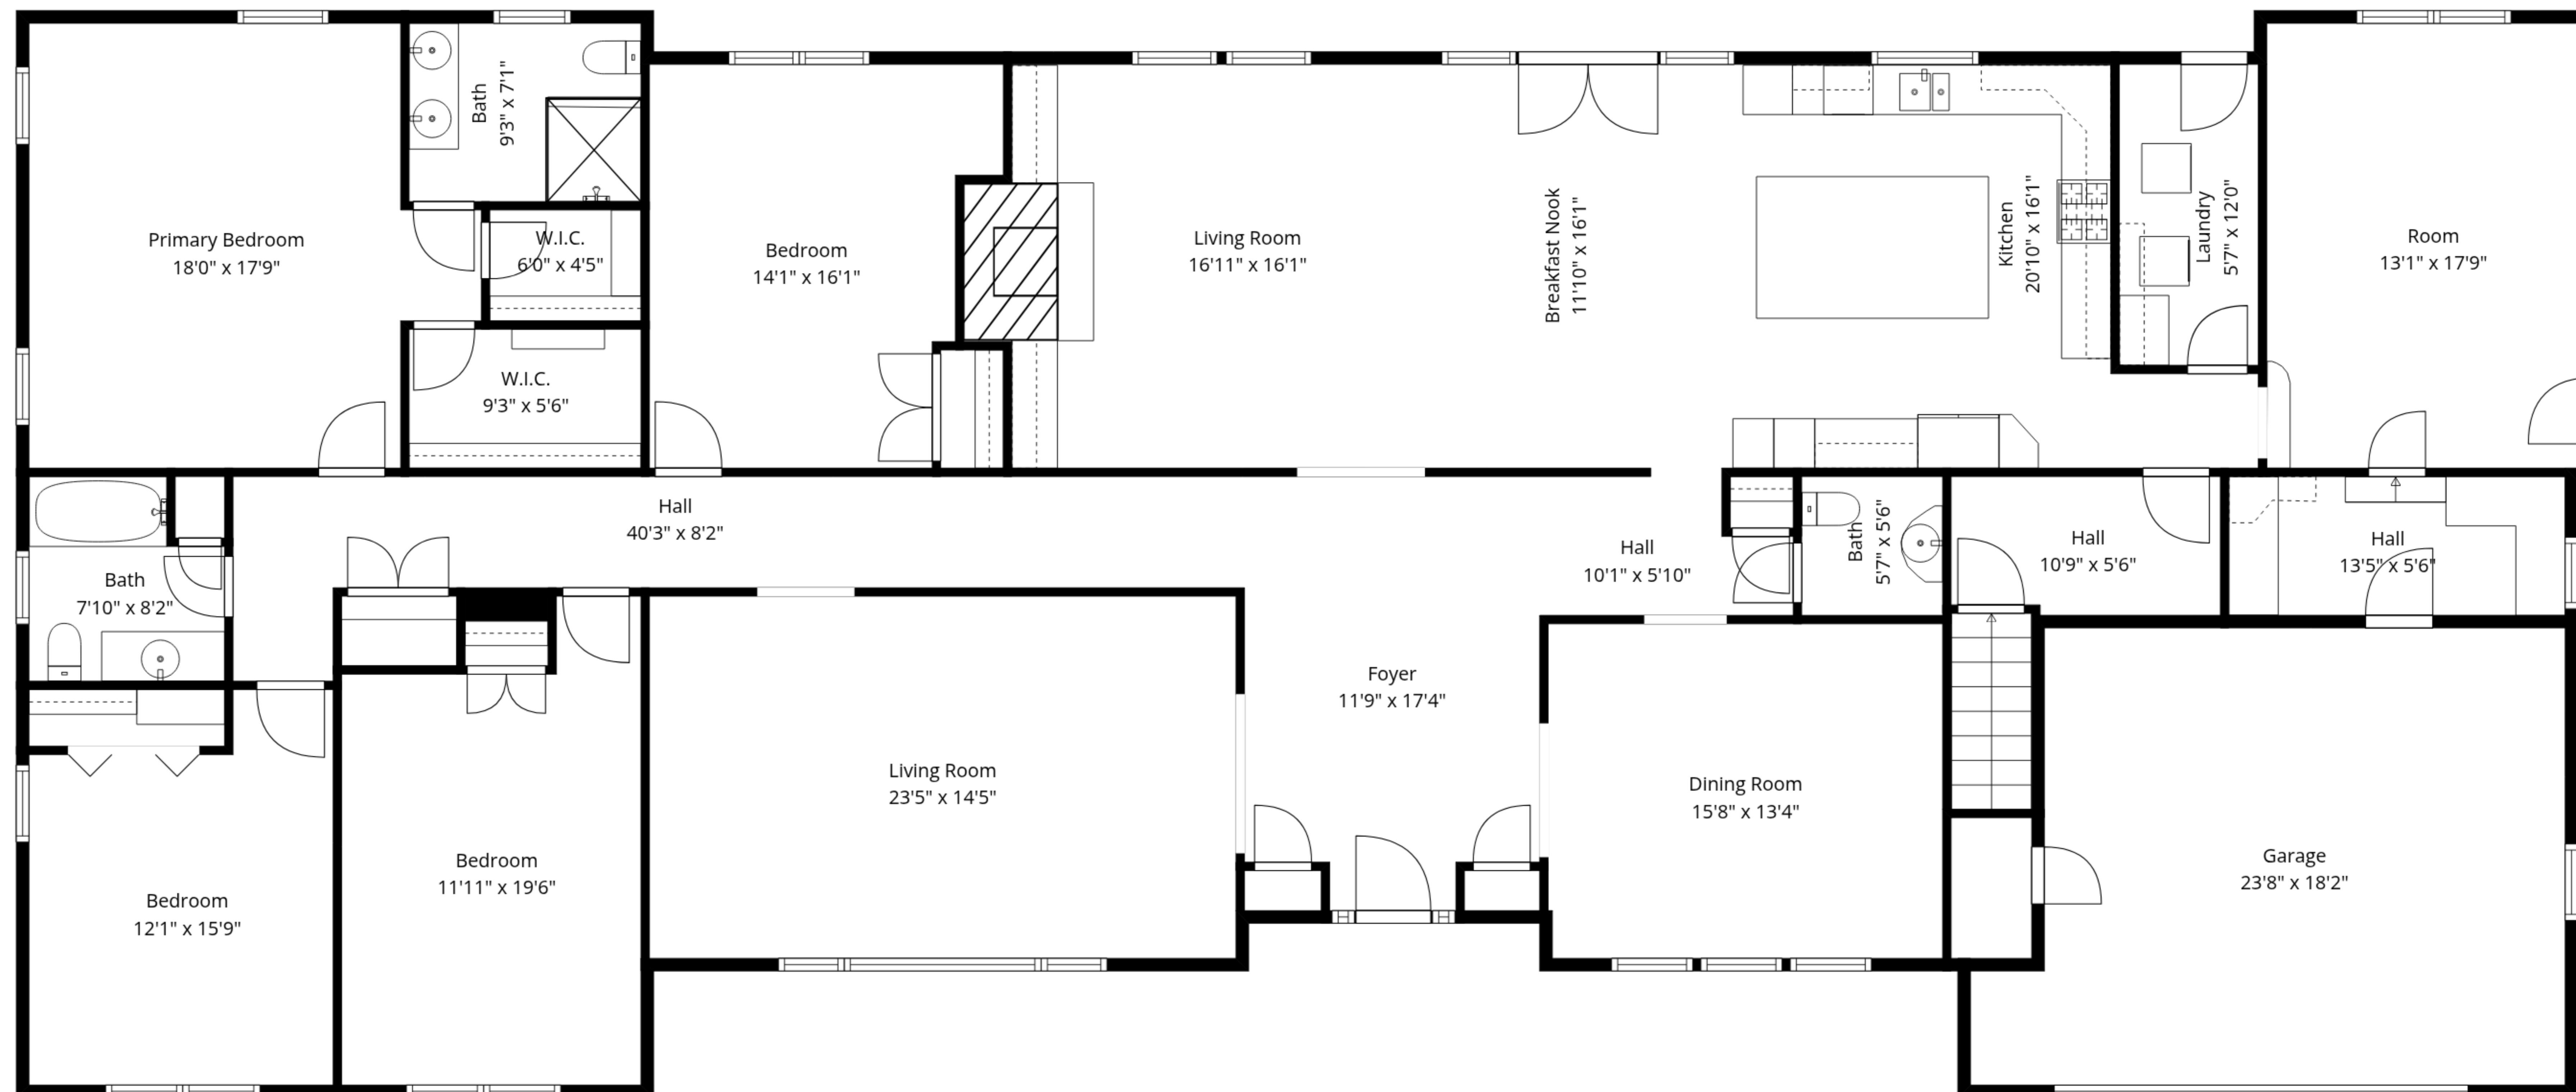

TOTAL: 3491 sq. ft

Basement: 0 sq. ft, 1st floor: 3491 sq. ft

EXCLUDED AREAS: BASEMENT: 2896 sq. ft, GARAGE: 392 sq. ft, WALLS: 303 sq. ft

Measurements Are Approximate - Deemed Highly Reliable But Not Guaranteed

1st Floor

Basement

TOTAL: 3491 sq. ft
 Basement: 0 sq. ft, 1st floor: 3491 sq. ft
 EXCLUDED AREAS: BASEMENT: 2896 sq. ft, GARAGE: 392 sq. ft, WALLS: 303 sq. ft

Measurements Are Approximate - Deemed Highly Reliable But Not Guaranteed