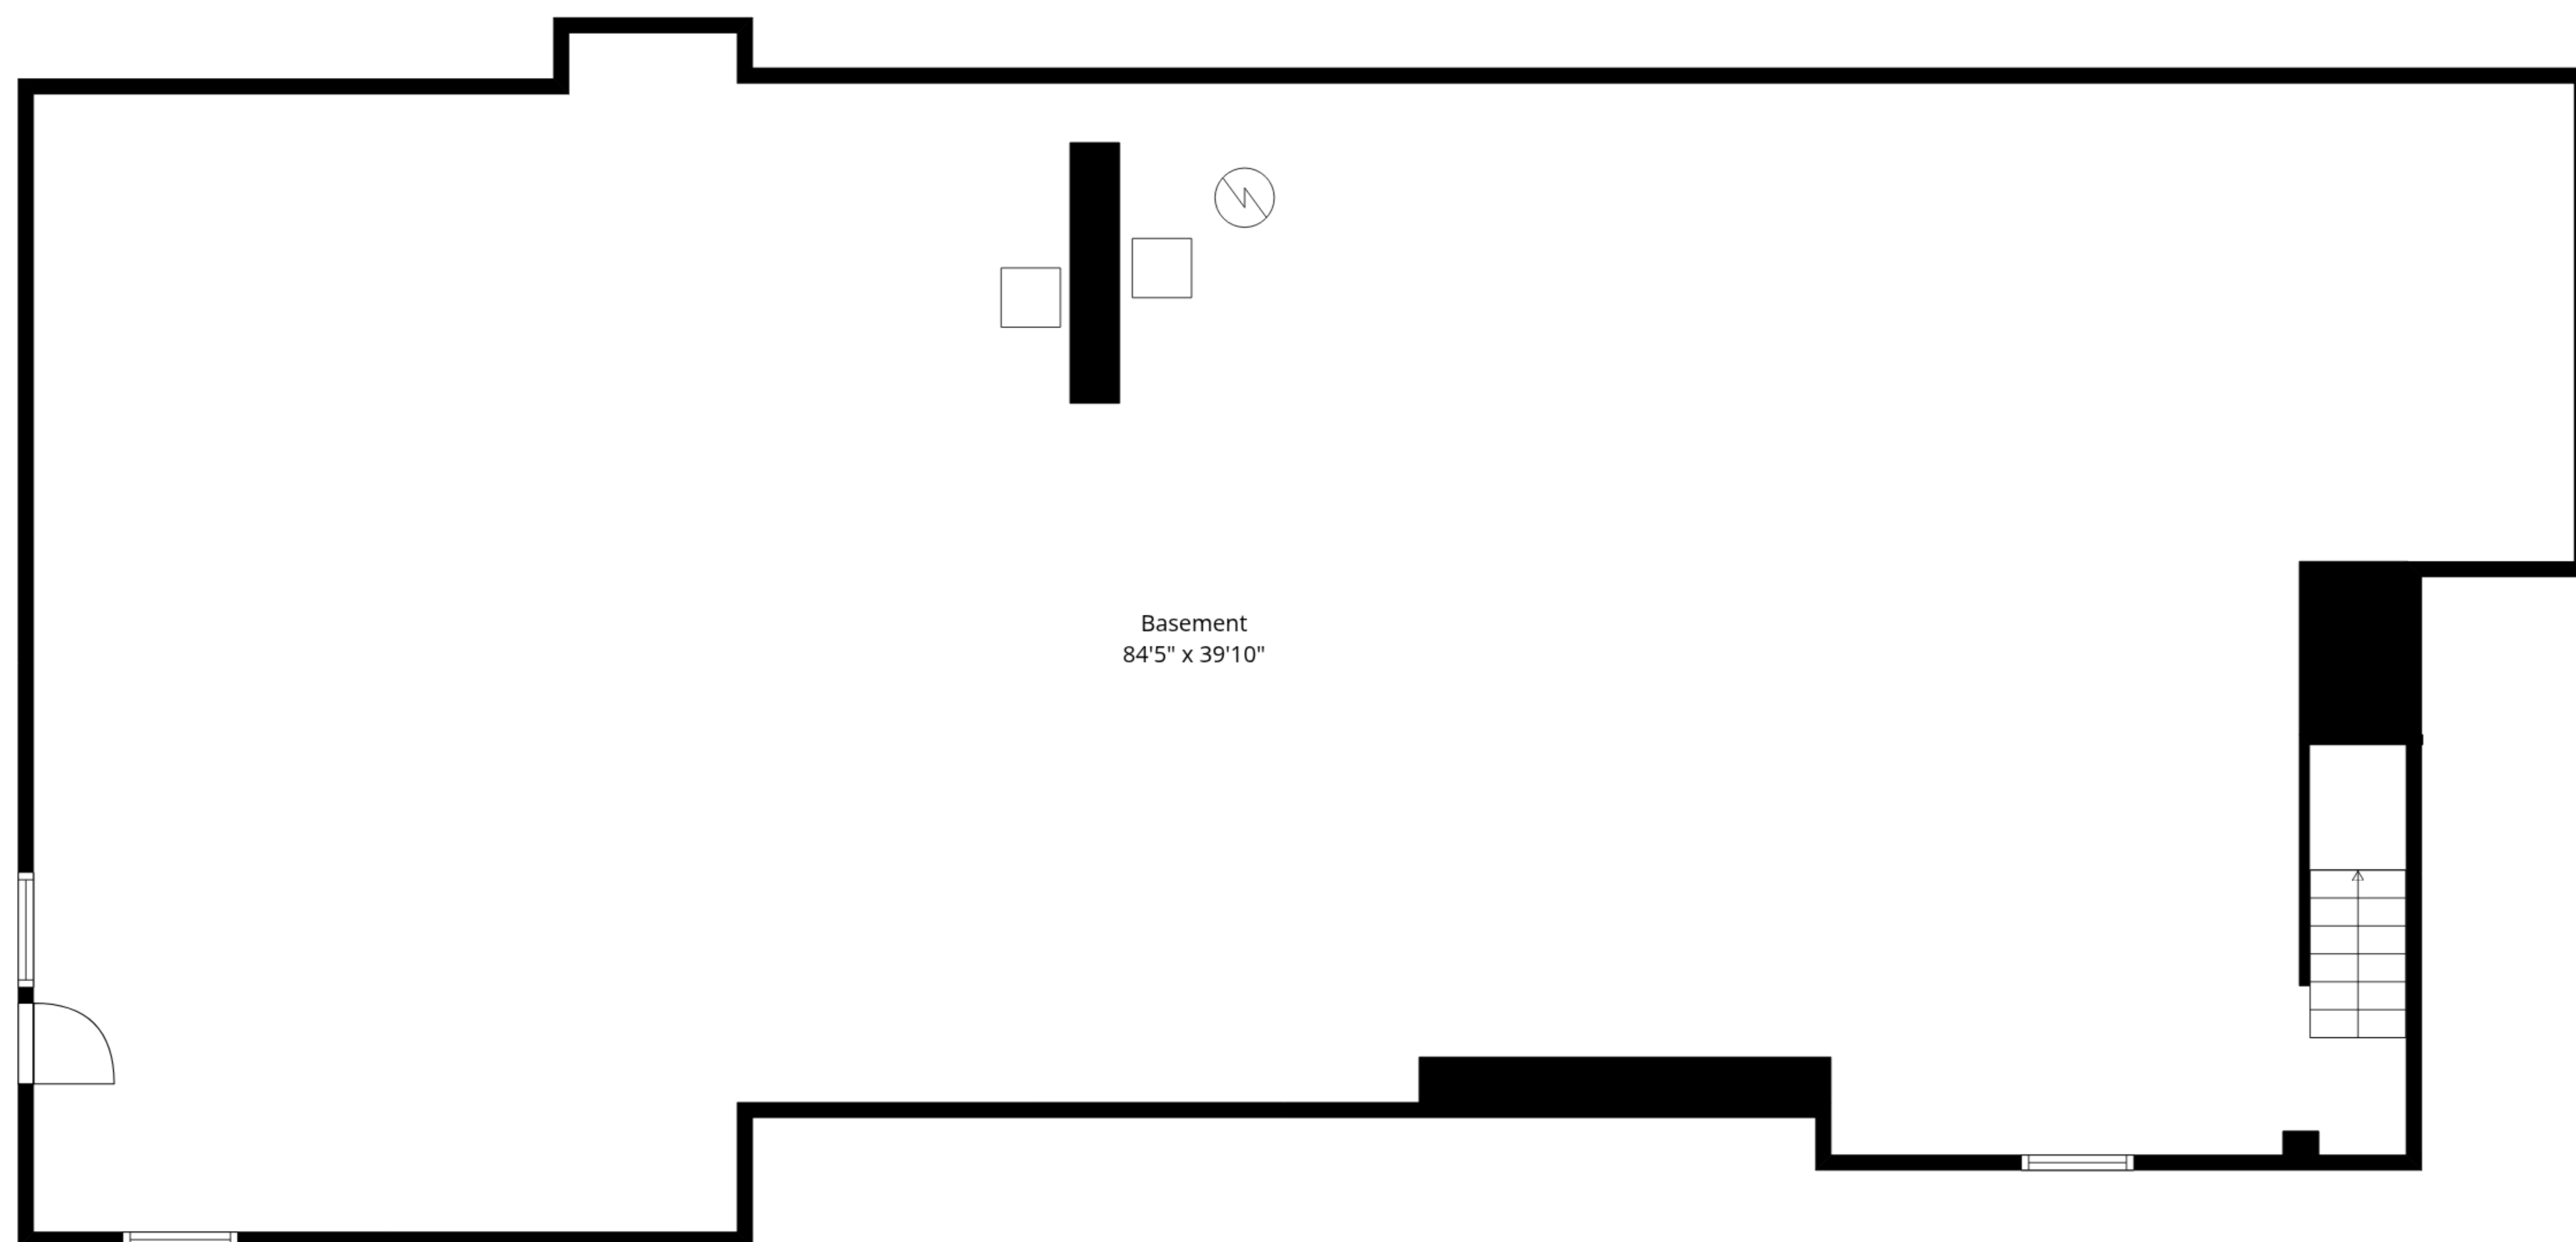

TOTAL: 3491 sq. ft

Basement: 0 sq. ft, 1st floor: 3491 sq. ft

EXCLUDED AREAS: BASEMENT: 2896 sq. ft, GARAGE: 392 sq. ft, WALLS: 303 sq. ft

Measurements Are Approximate - Deemed Highly Reliable But Not Guaranteed

1st Floor

Basement

TOTAL: 3491 sq. ft
 Basement: 0 sq. ft, 1st floor: 3491 sq. ft
 EXCLUDED AREAS: BASEMENT: 2896 sq. ft, GARAGE: 392 sq. ft, WALLS: 303 sq. ft

Measurements Are Approximate - Deemed Highly Reliable But Not Guaranteed