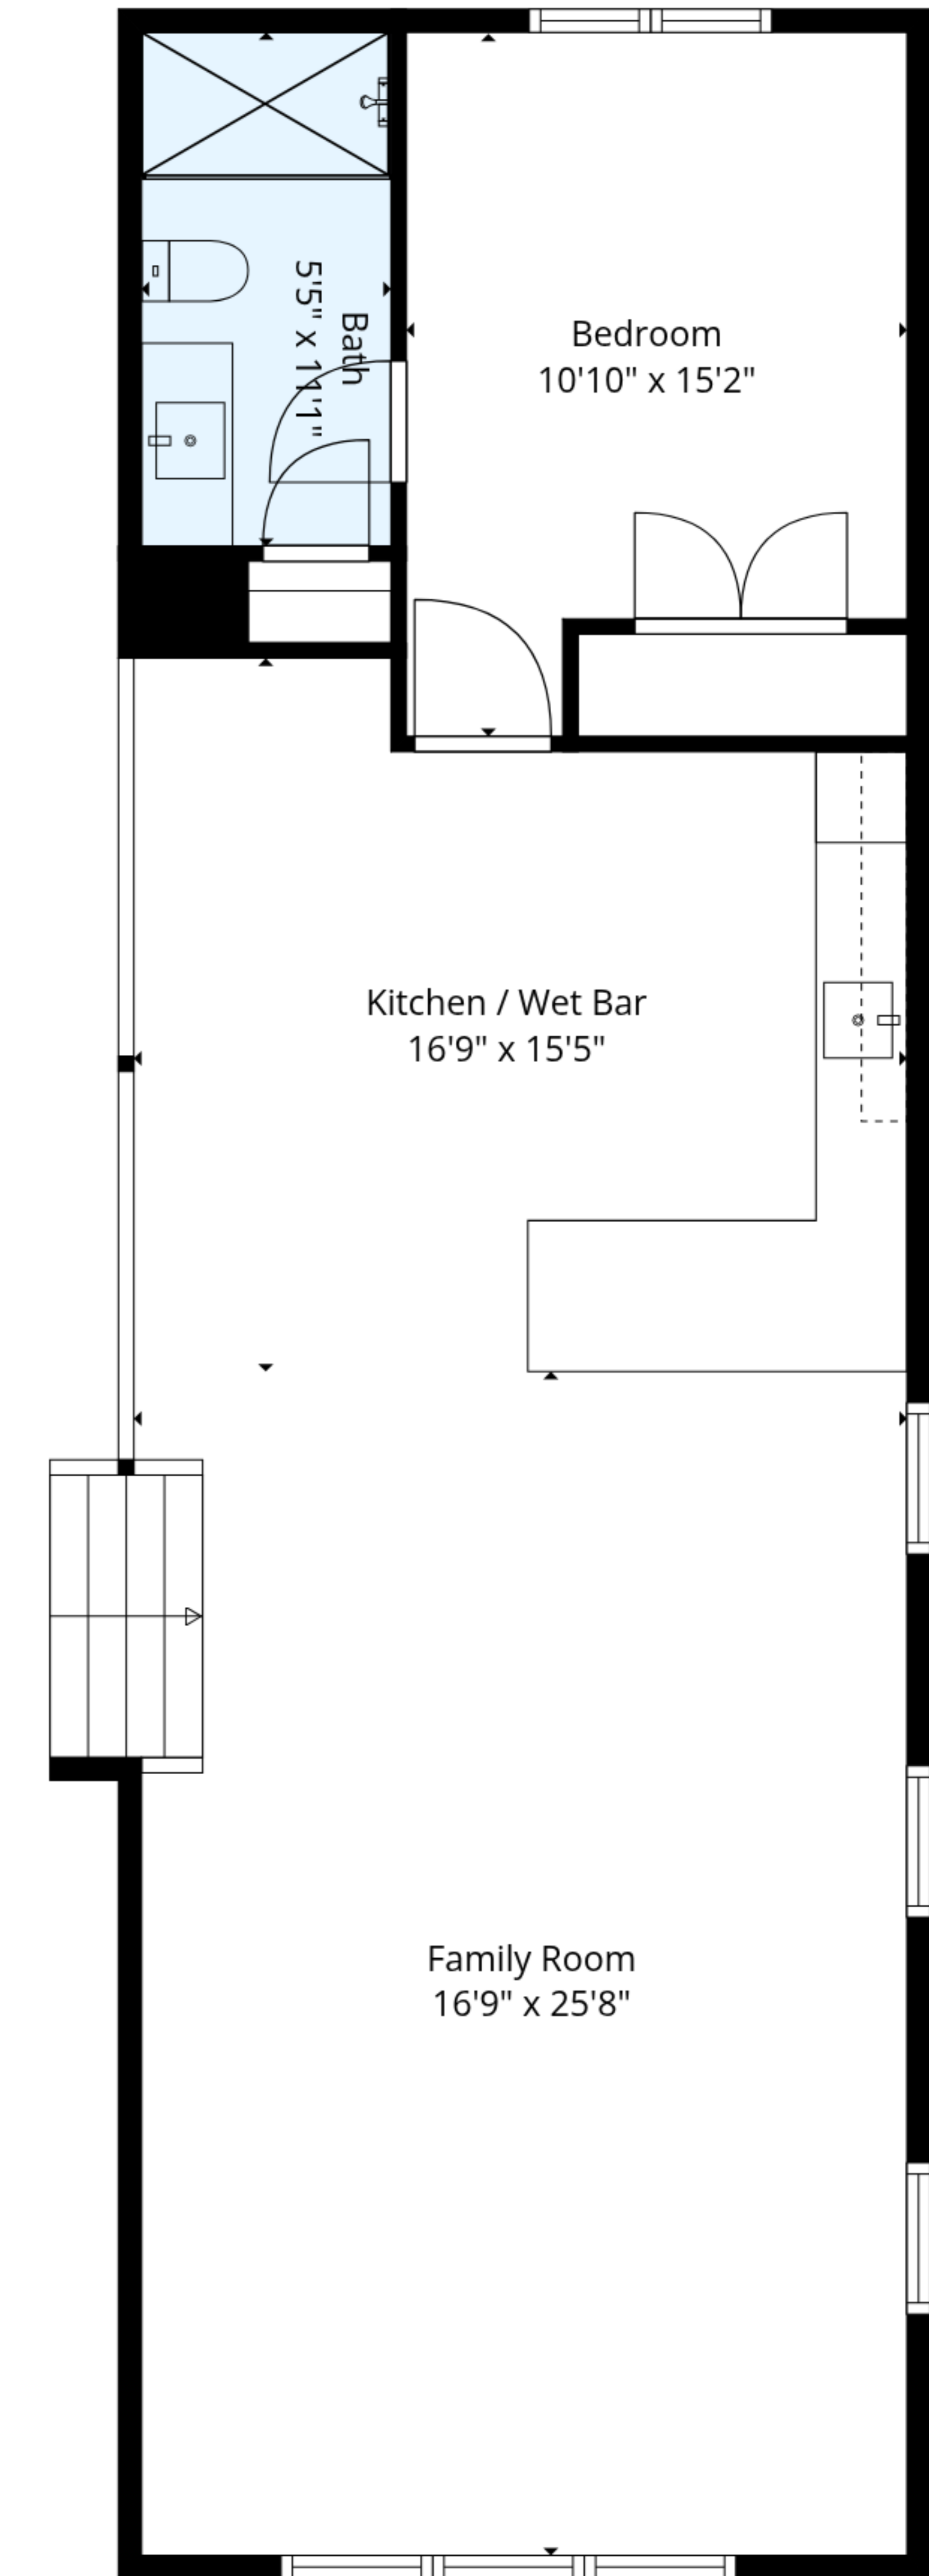

Total GLA: 4917 sq. ft | Total: 6117 sq. ft
 1st floor: 1808 sq. ft (Excluded areas 1200 sq. ft)
 2nd floor: 2123 sq. ft
 3rd floor: 986 sq. ft

Total GLA: 4917 sq. ft | Total: 6117 sq. ft
 1st floor: 1808 sq. ft (Excluded areas 1200 sq. ft)
 2nd floor: 2123 sq. ft
 3rd floor: 986 sq. ft