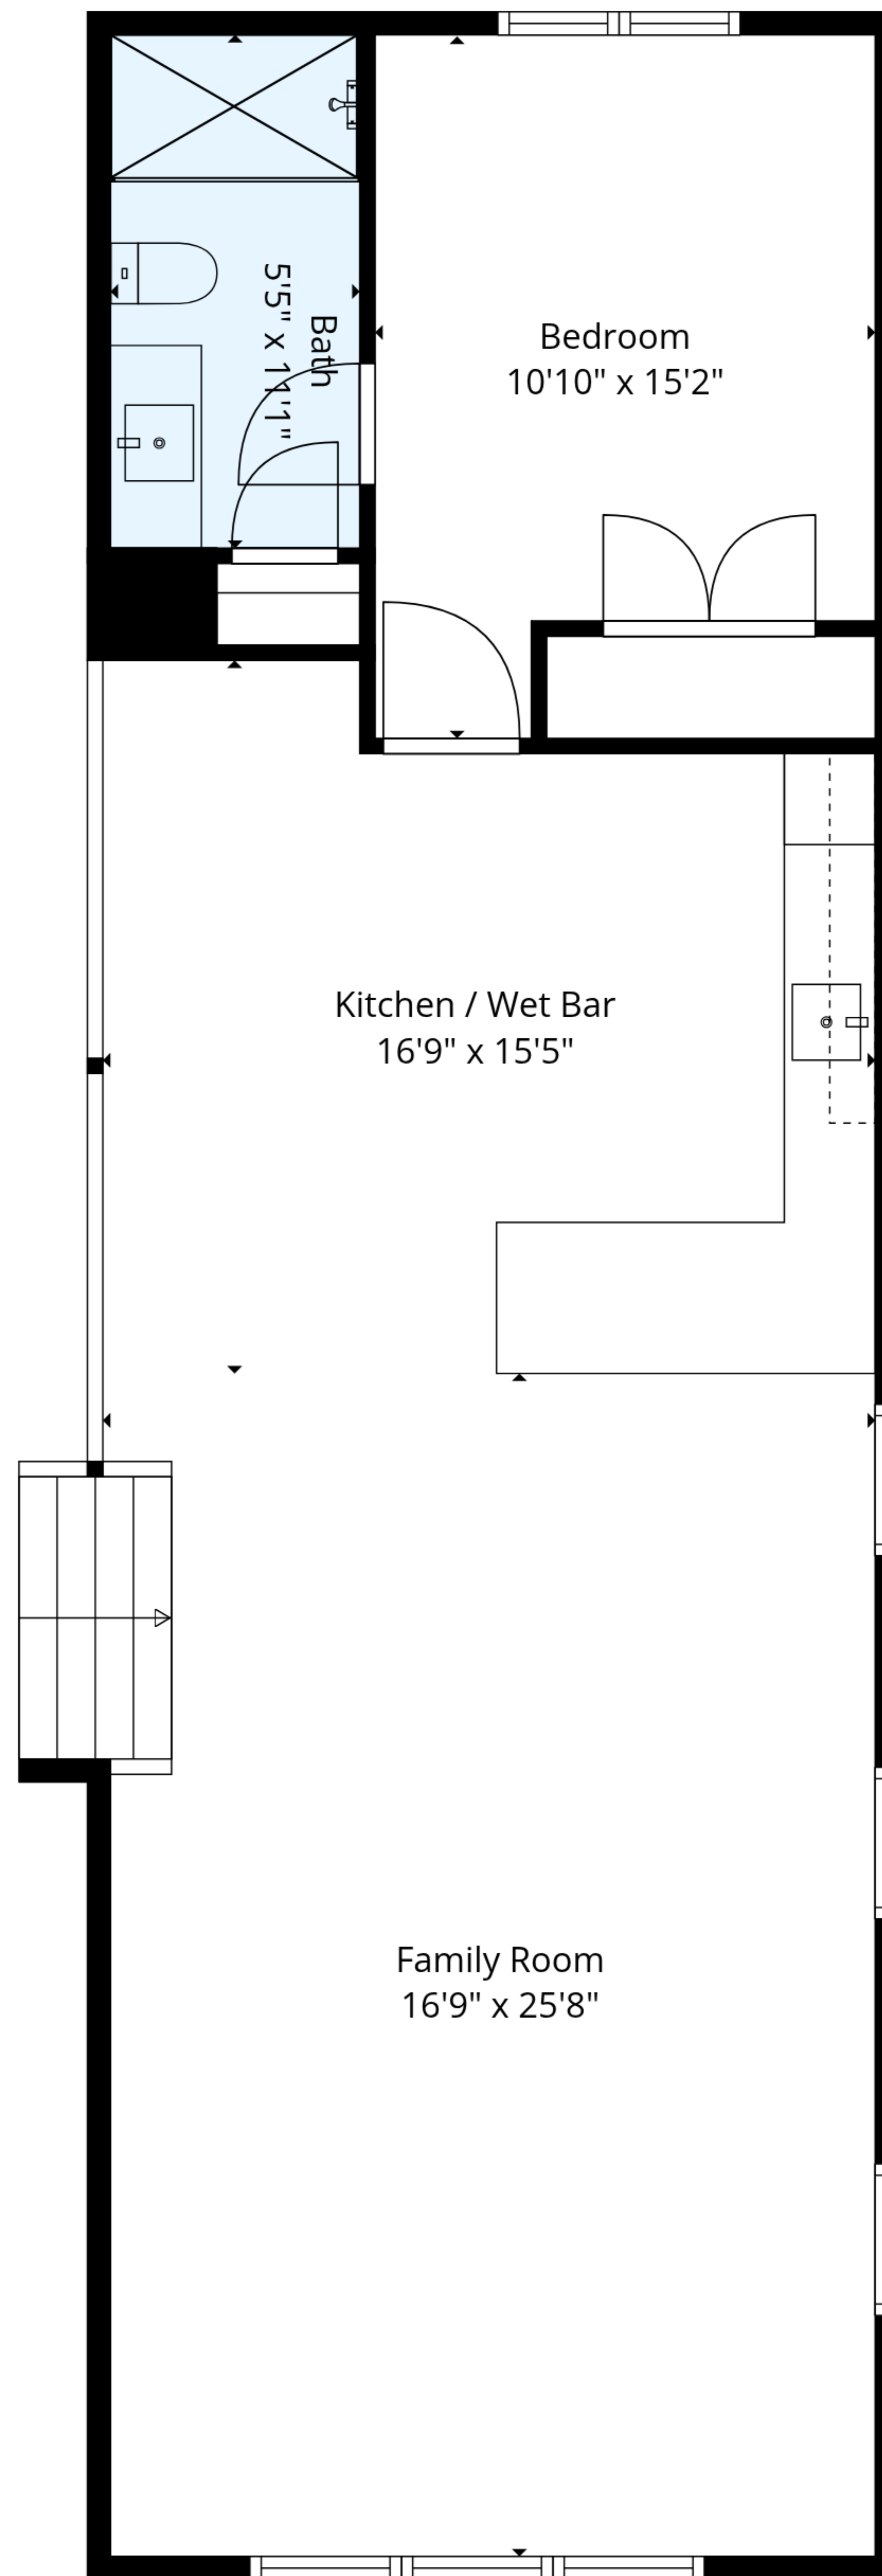

Total GLA: 4917 sq. ft | Total: 6117 sq. ft
 1st floor: 1808 sq. ft (Excluded areas 1200 sq. ft)
 2nd floor: 2123 sq. ft
 3rd floor: 986 sq. ft

Total GLA: 4917 sq. ft | Total: 6117 sq. ft
 1st floor: 1808 sq. ft (Excluded areas 1200 sq. ft)
 2nd floor: 2123 sq. ft
 3rd floor: 986 sq. ft