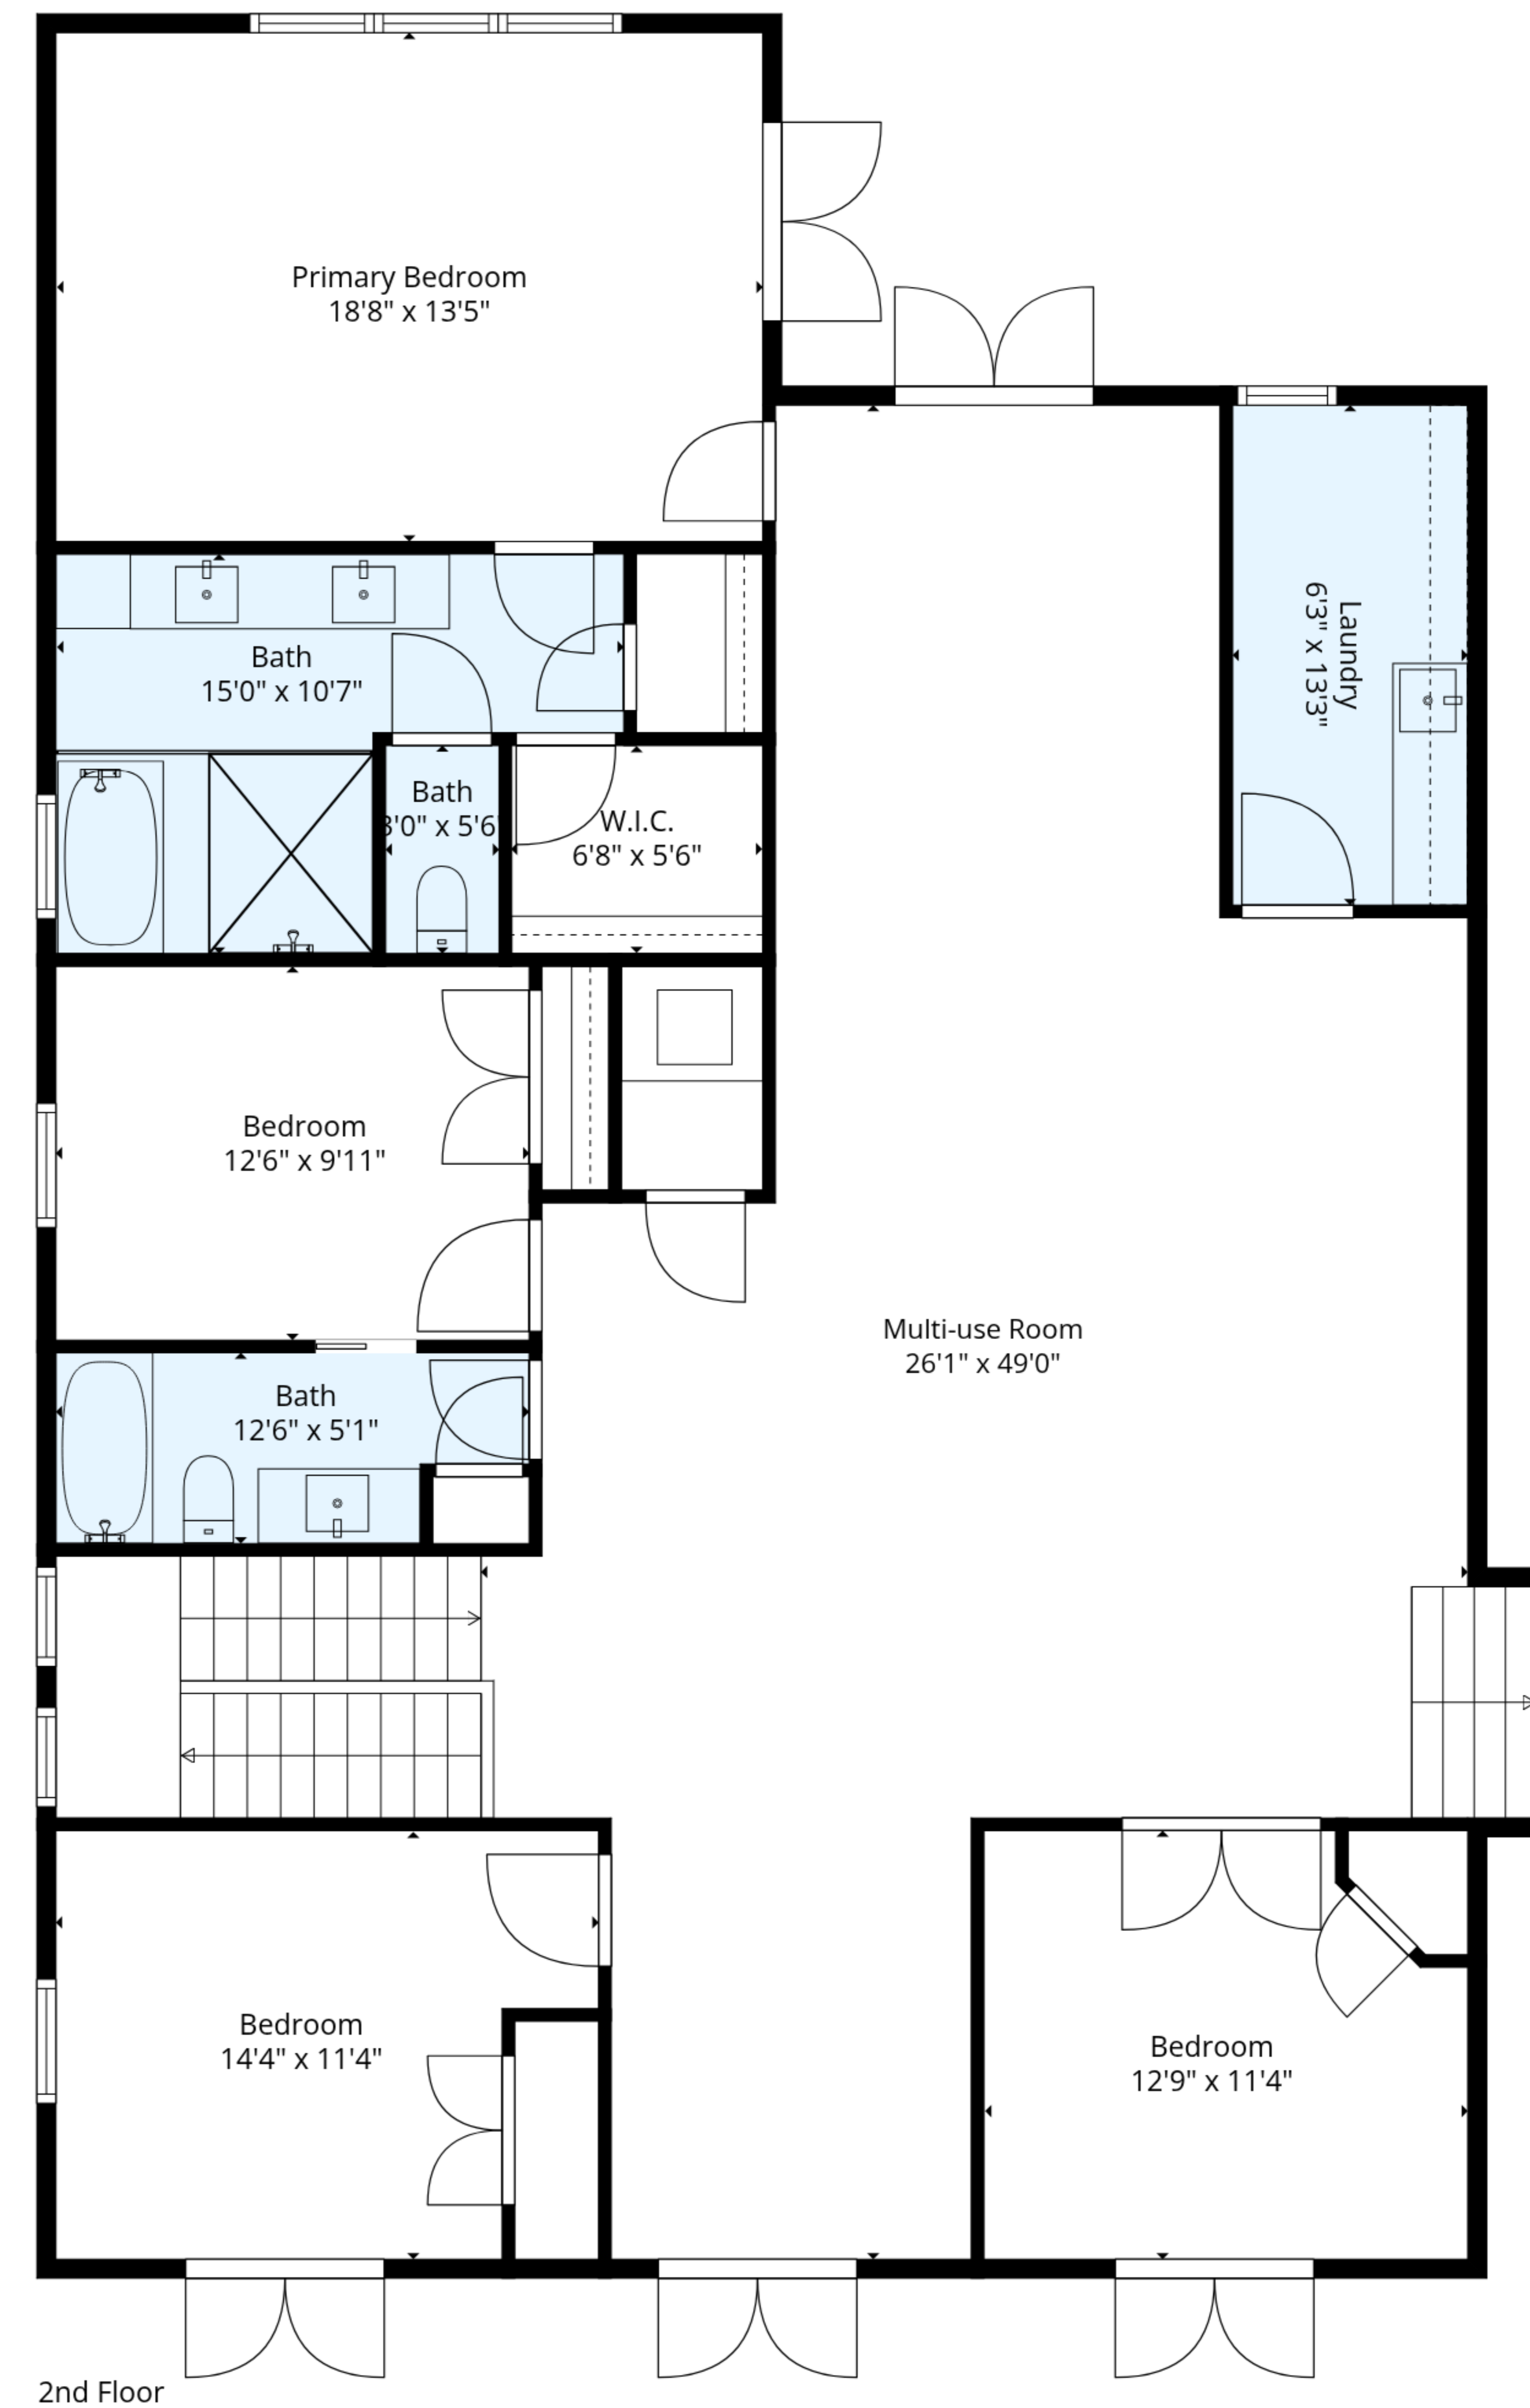

Total GLA: 4917 sq. ft | Total: 6117 sq. ft
 1st floor: 1808 sq. ft (Excluded areas 1200 sq. ft)
 2nd floor: 2123 sq. ft
 3rd floor: 986 sq. ft

Total GLA: 4917 sq. ft | Total: 6117 sq. ft
 1st floor: 1808 sq. ft (Excluded areas 1200 sq. ft)
 2nd floor: 2123 sq. ft
 3rd floor: 986 sq. ft