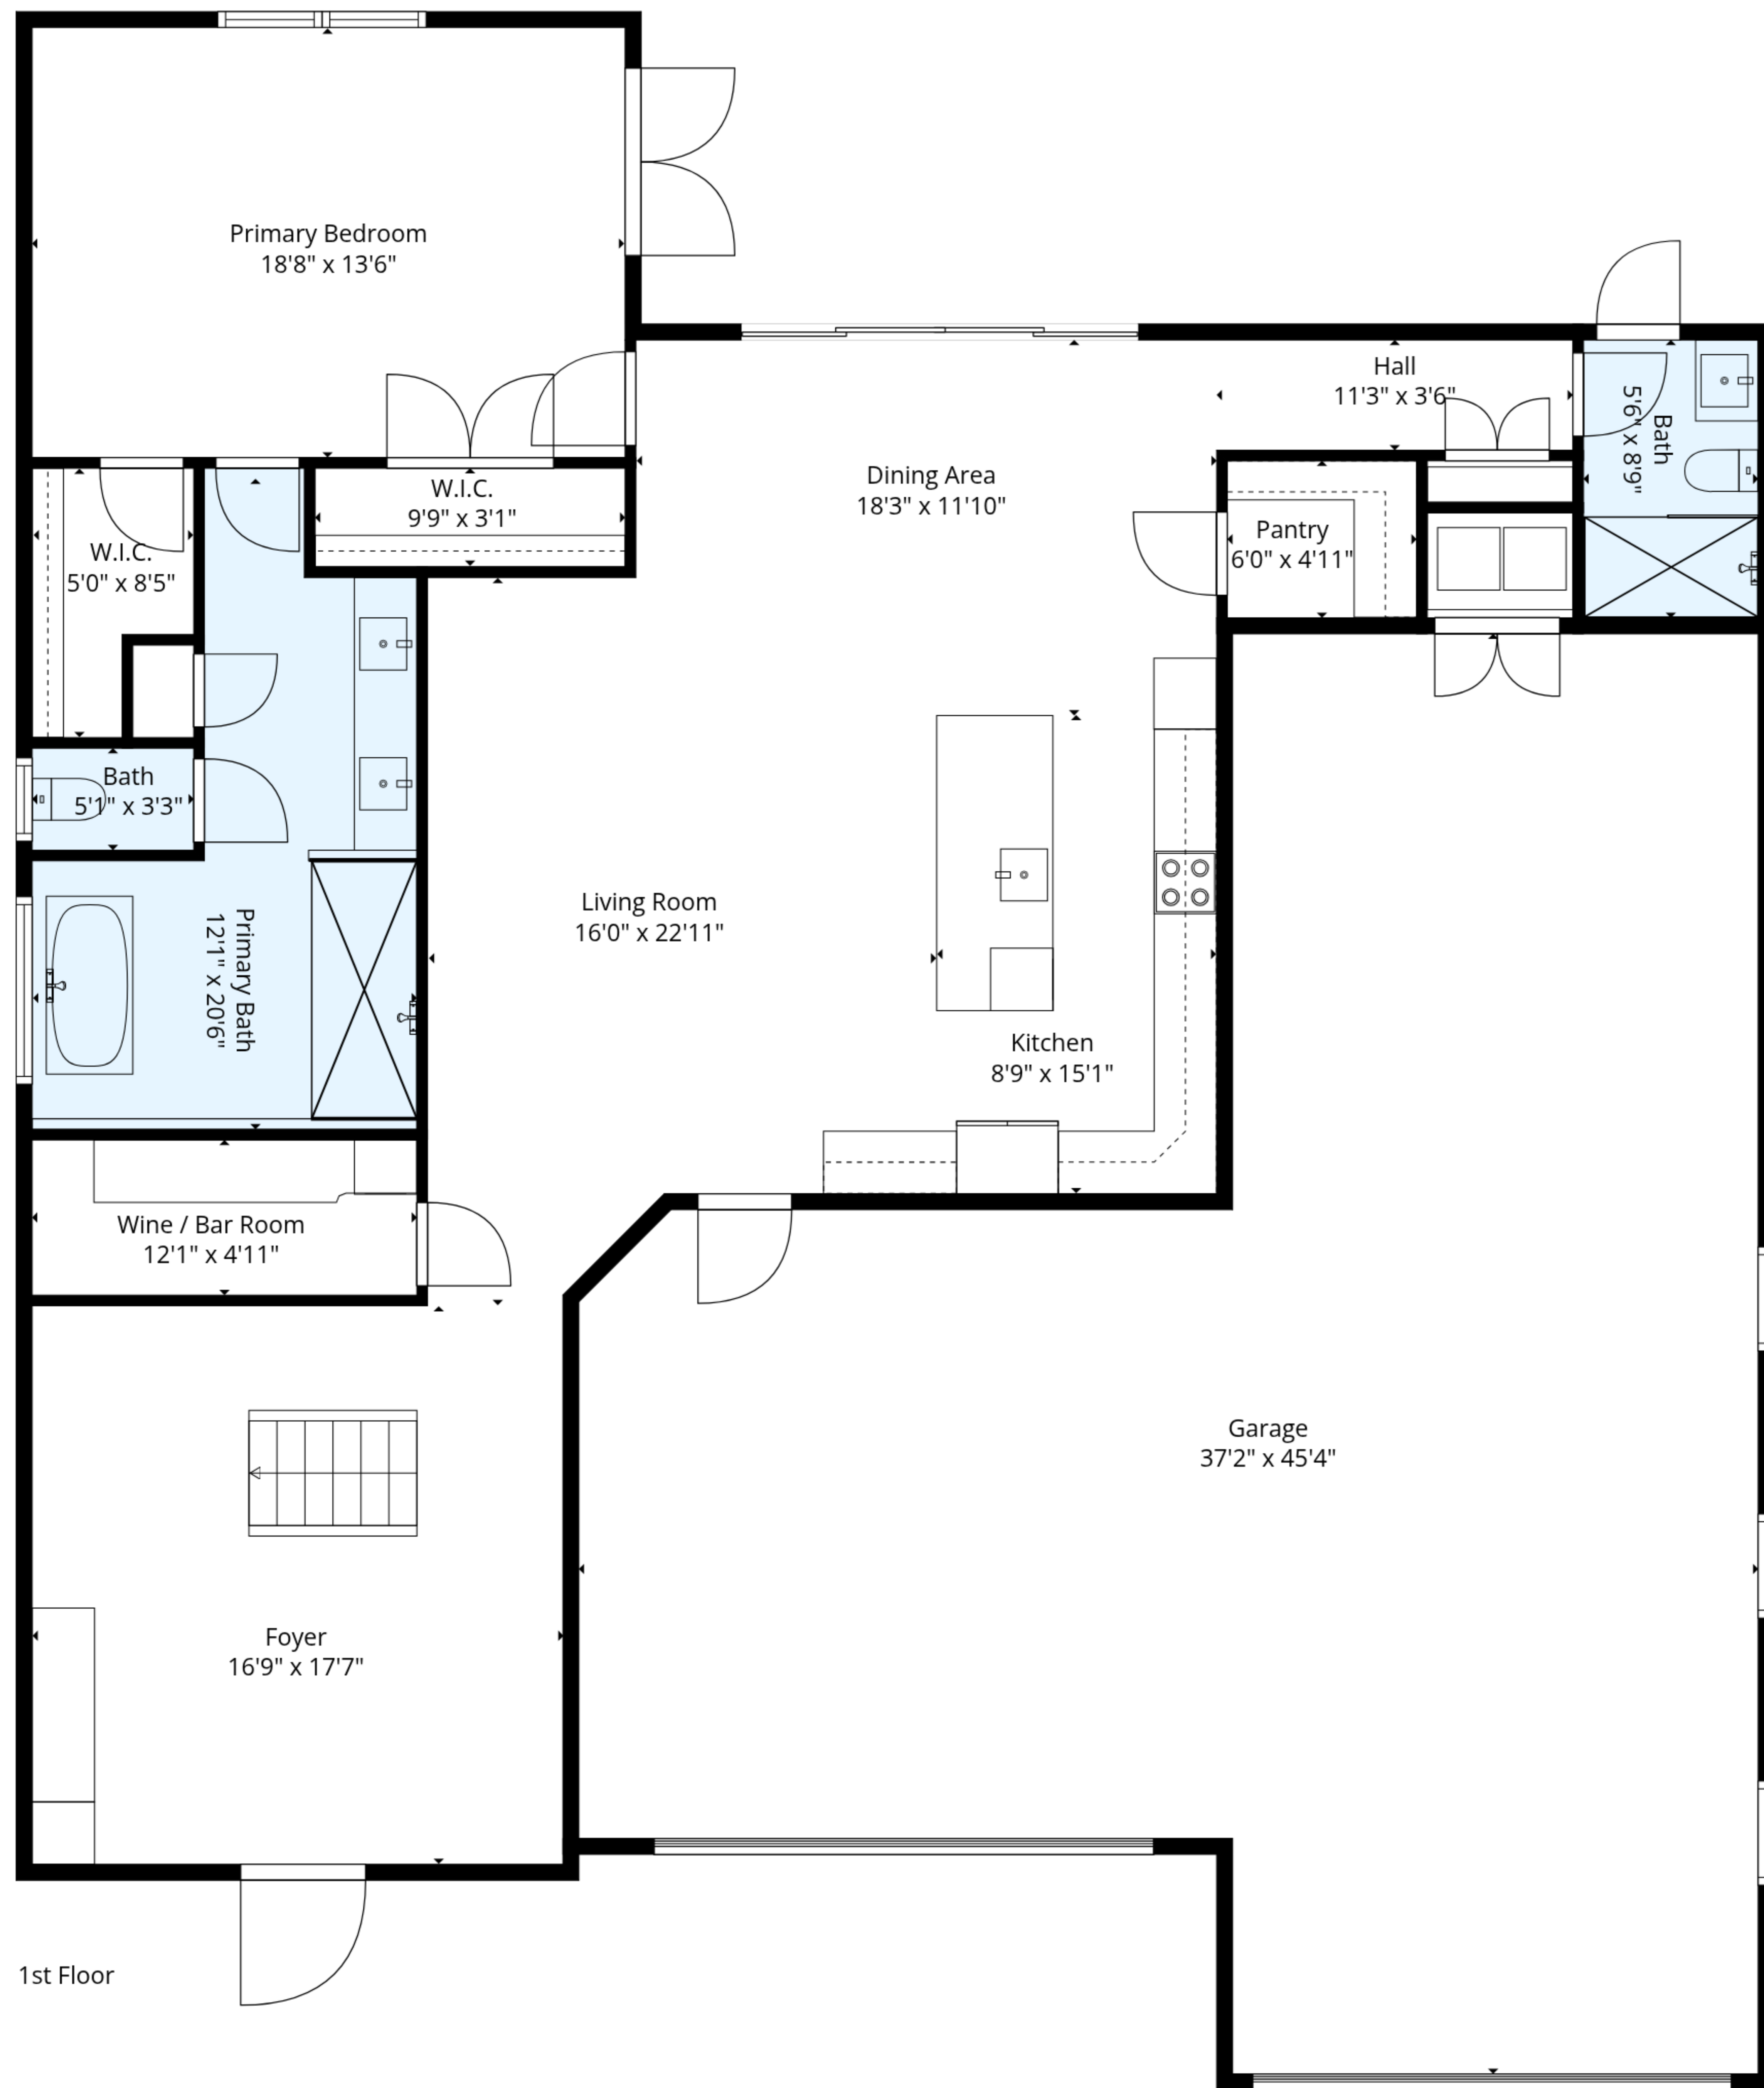

Total GLA: 4917 sq. ft | Total: 6117 sq. ft
 1st floor: 1808 sq. ft (Excluded areas 1200 sq. ft)
 2nd floor: 2123 sq. ft
 3rd floor: 986 sq. ft

Total GLA: 4917 sq. ft | Total: 6117 sq. ft
 1st floor: 1808 sq. ft (Excluded areas 1200 sq. ft)
 2nd floor: 2123 sq. ft
 3rd floor: 986 sq. ft