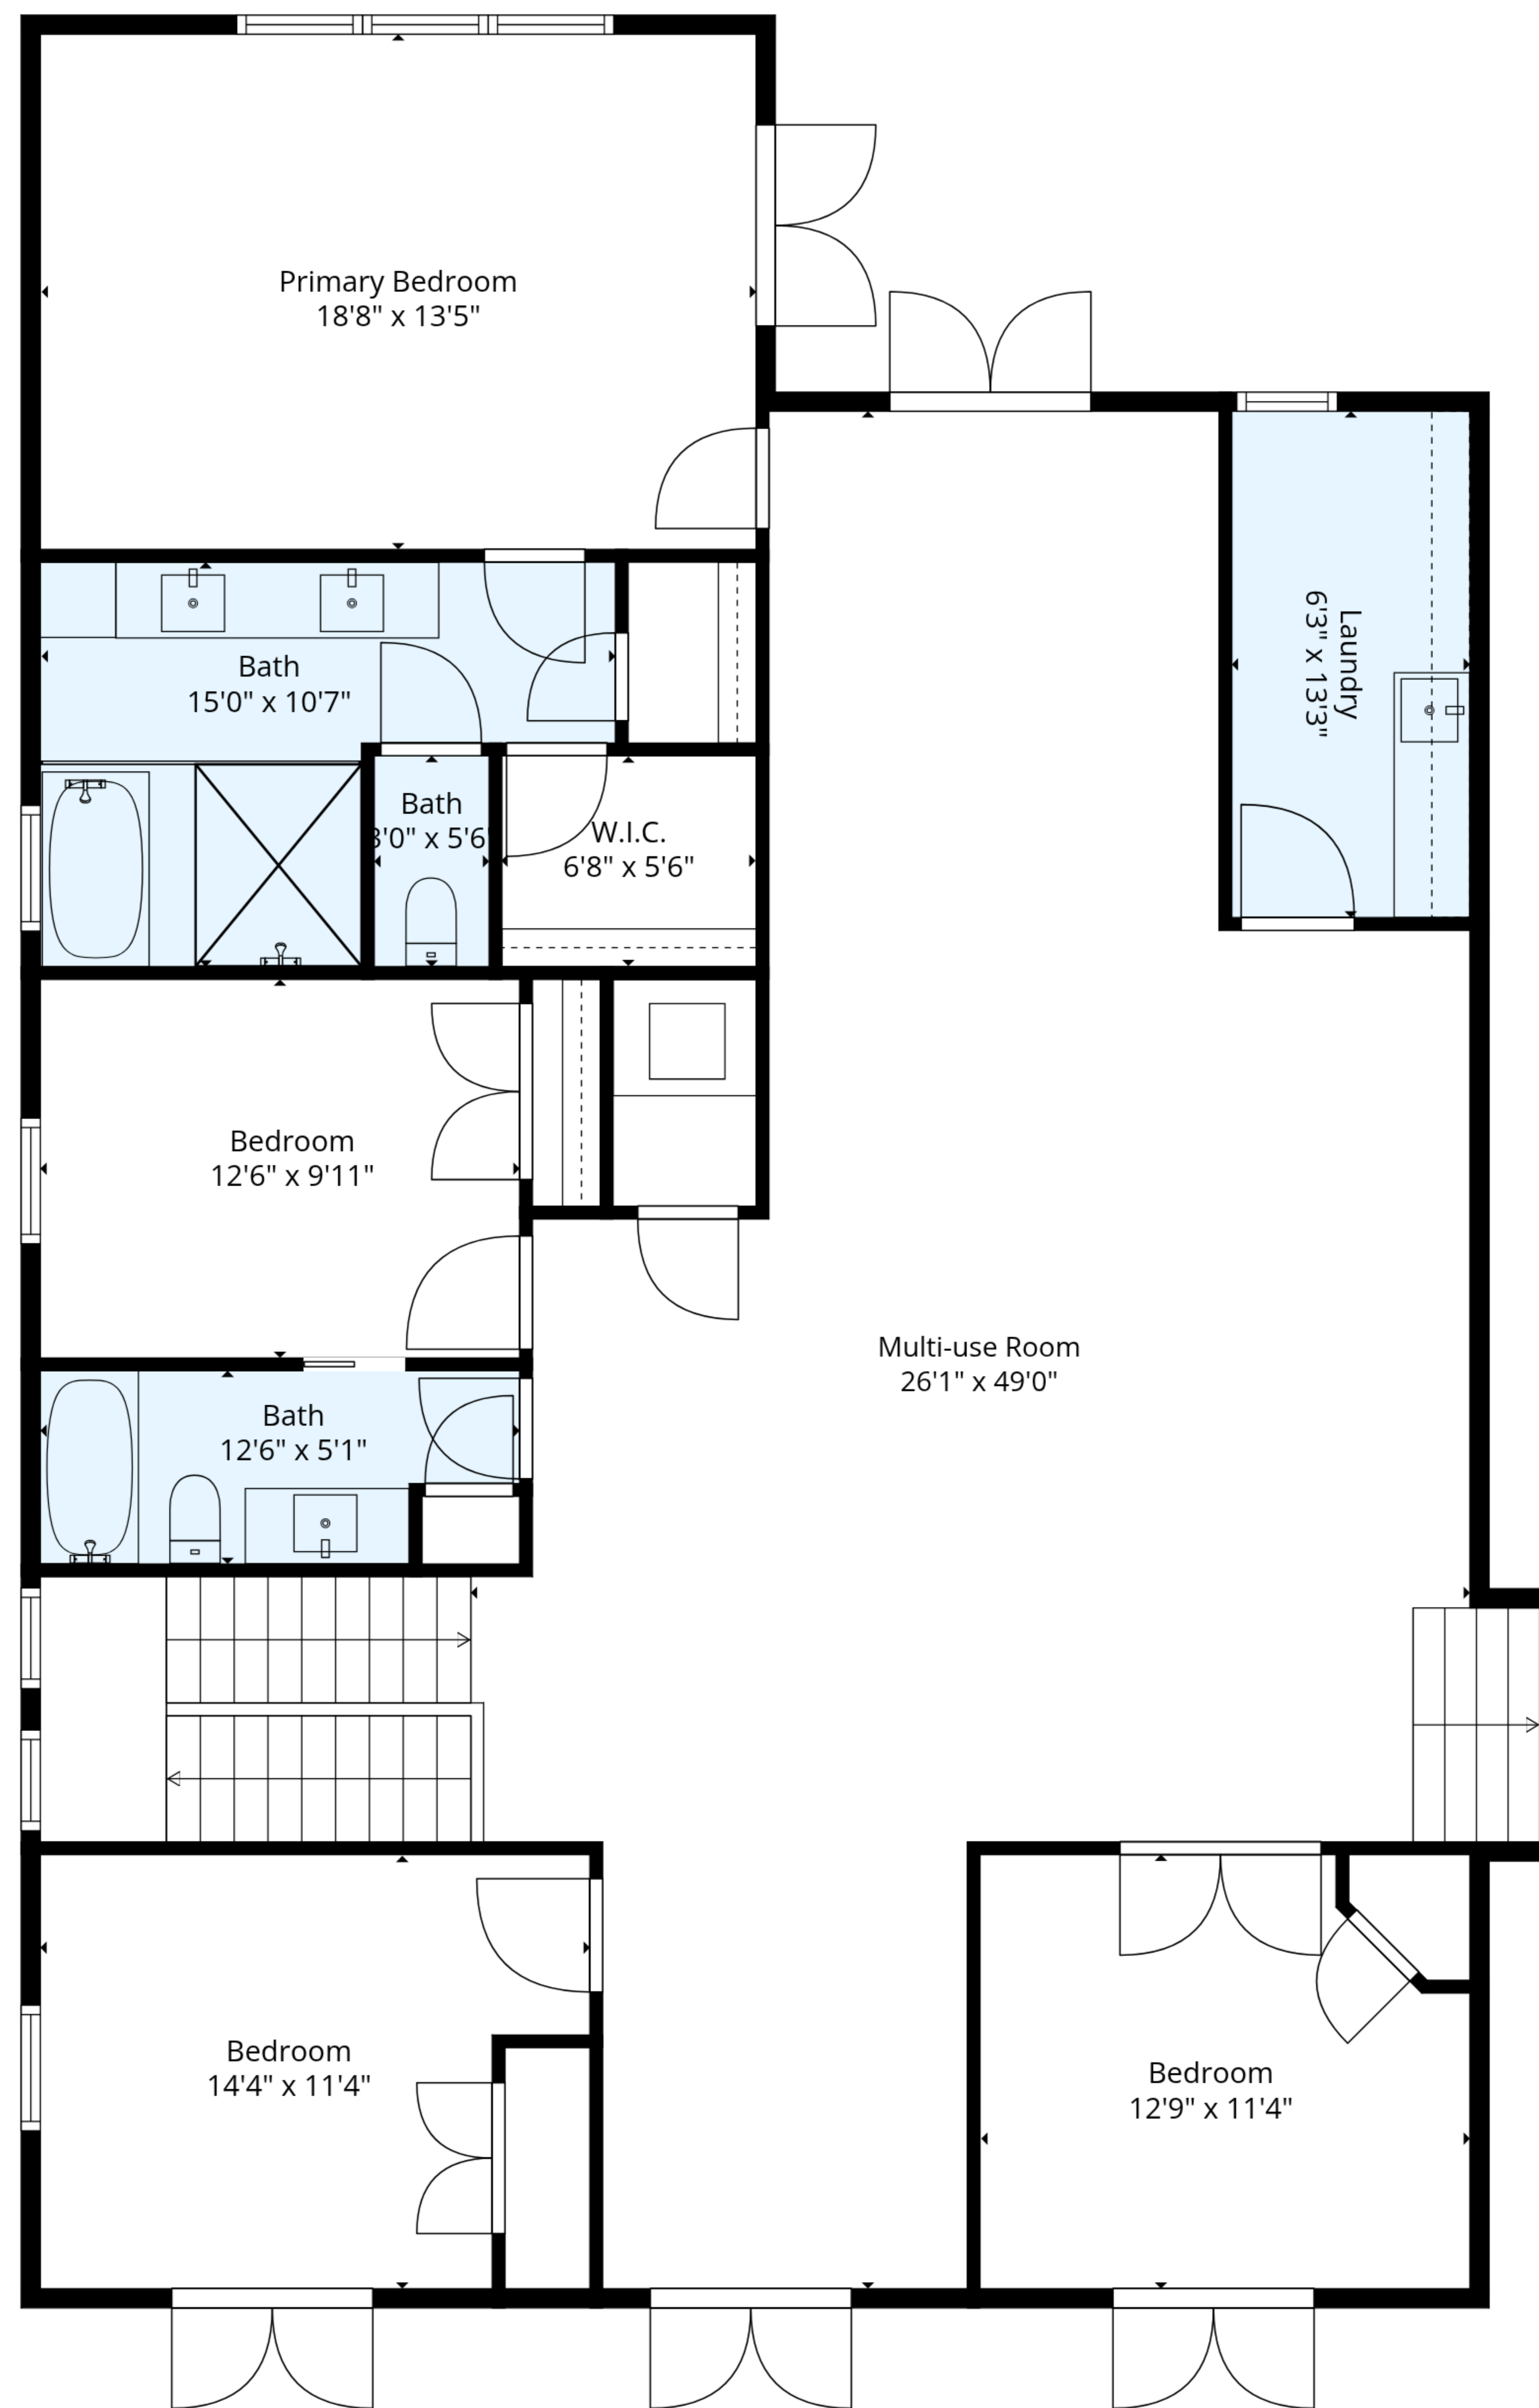

Total GLA: 4917 sq. ft | Total: 6117 sq. ft
 1st floor: 1808 sq. ft (Excluded areas 1200 sq. ft)
 2nd floor: 2123 sq. ft
 3rd floor: 986 sq. ft

Total GLA: 4917 sq. ft | Total: 6117 sq. ft
 1st floor: 1808 sq. ft (Excluded areas 1200 sq. ft)
 2nd floor: 2123 sq. ft
 3rd floor: 986 sq. ft