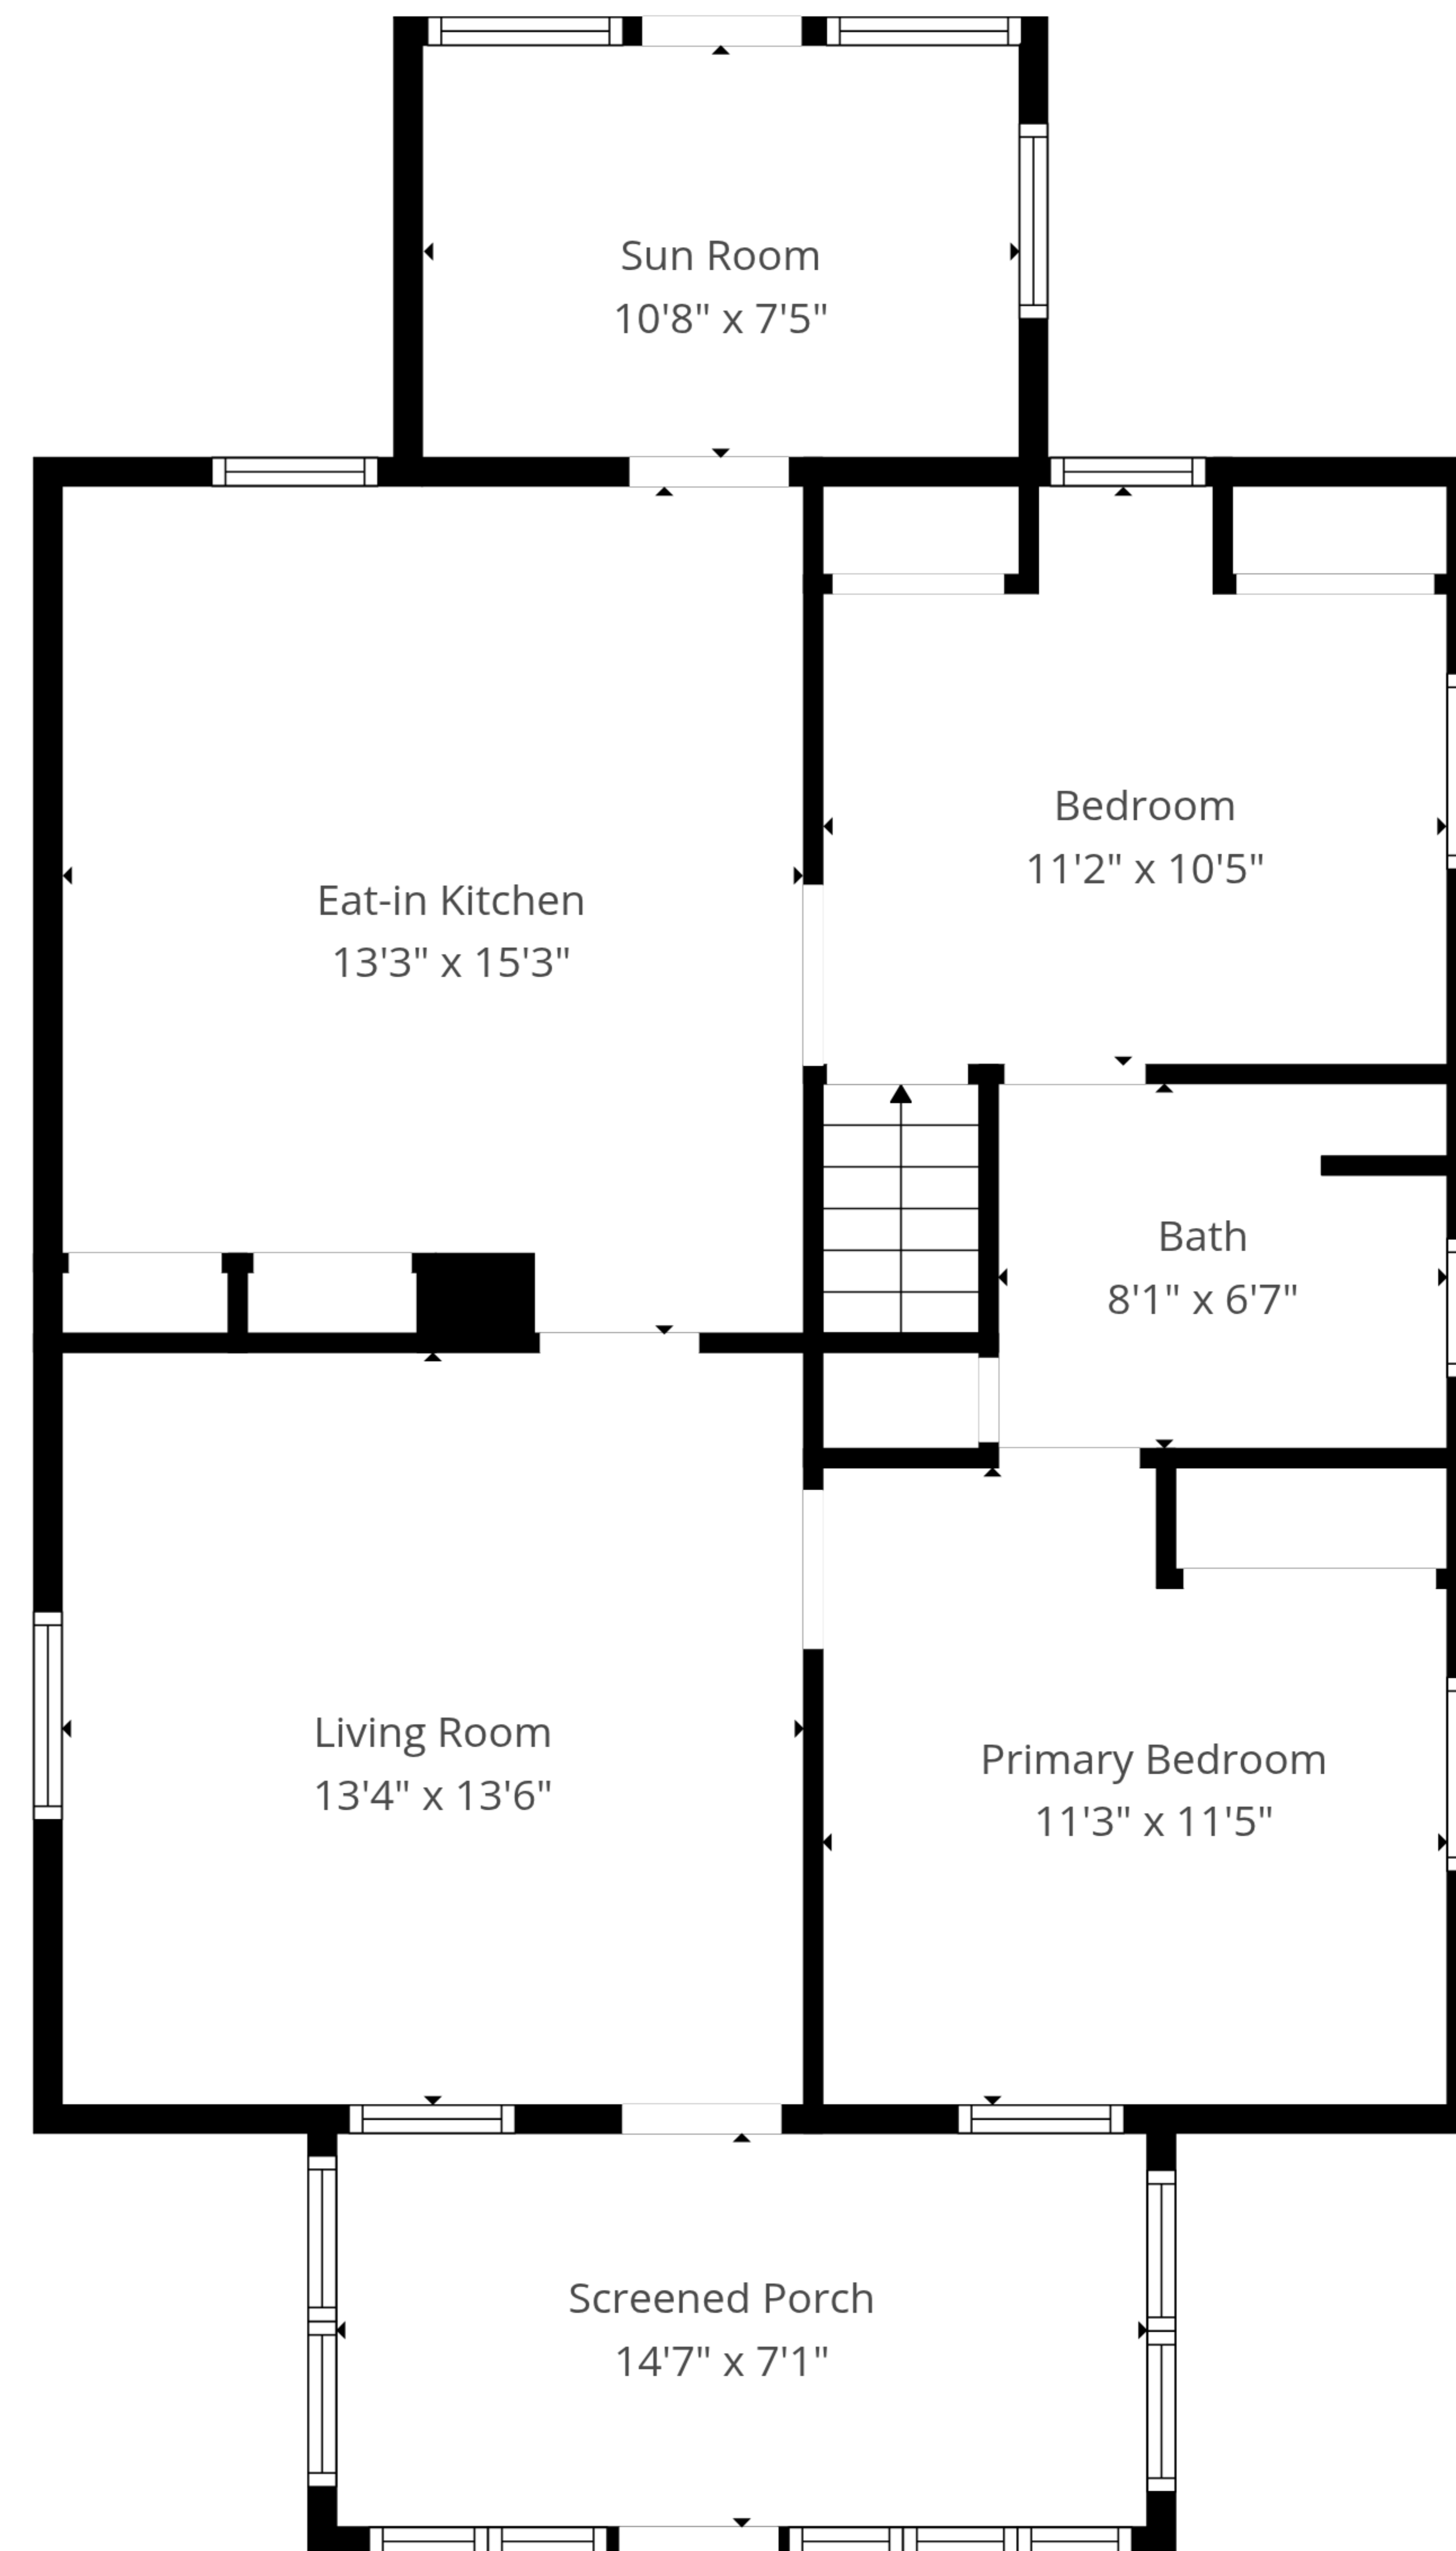

**TOTAL: 807 sq. ft**

1st floor: 0 sq. ft, 2nd floor: 807 sq. ft

EXCLUDED AREAS: GARAGE: 719 sq. ft, SCREENED PORCH: 103 sq. ft, WALLS: 136 sq. ft

Measurements Are An Approximate Estimation, Deemed Highly Reliable But Not Guaranteed

1st Floor

2nd Floor

**TOTAL: 807 sq. ft**  
 1st floor: 0 sq. ft, 2nd floor: 807 sq. ft  
 EXCLUDED AREAS: GARAGE: 719 sq. ft, SCREENED PORCH: 103 sq. ft, WALLS: 136 sq. ft