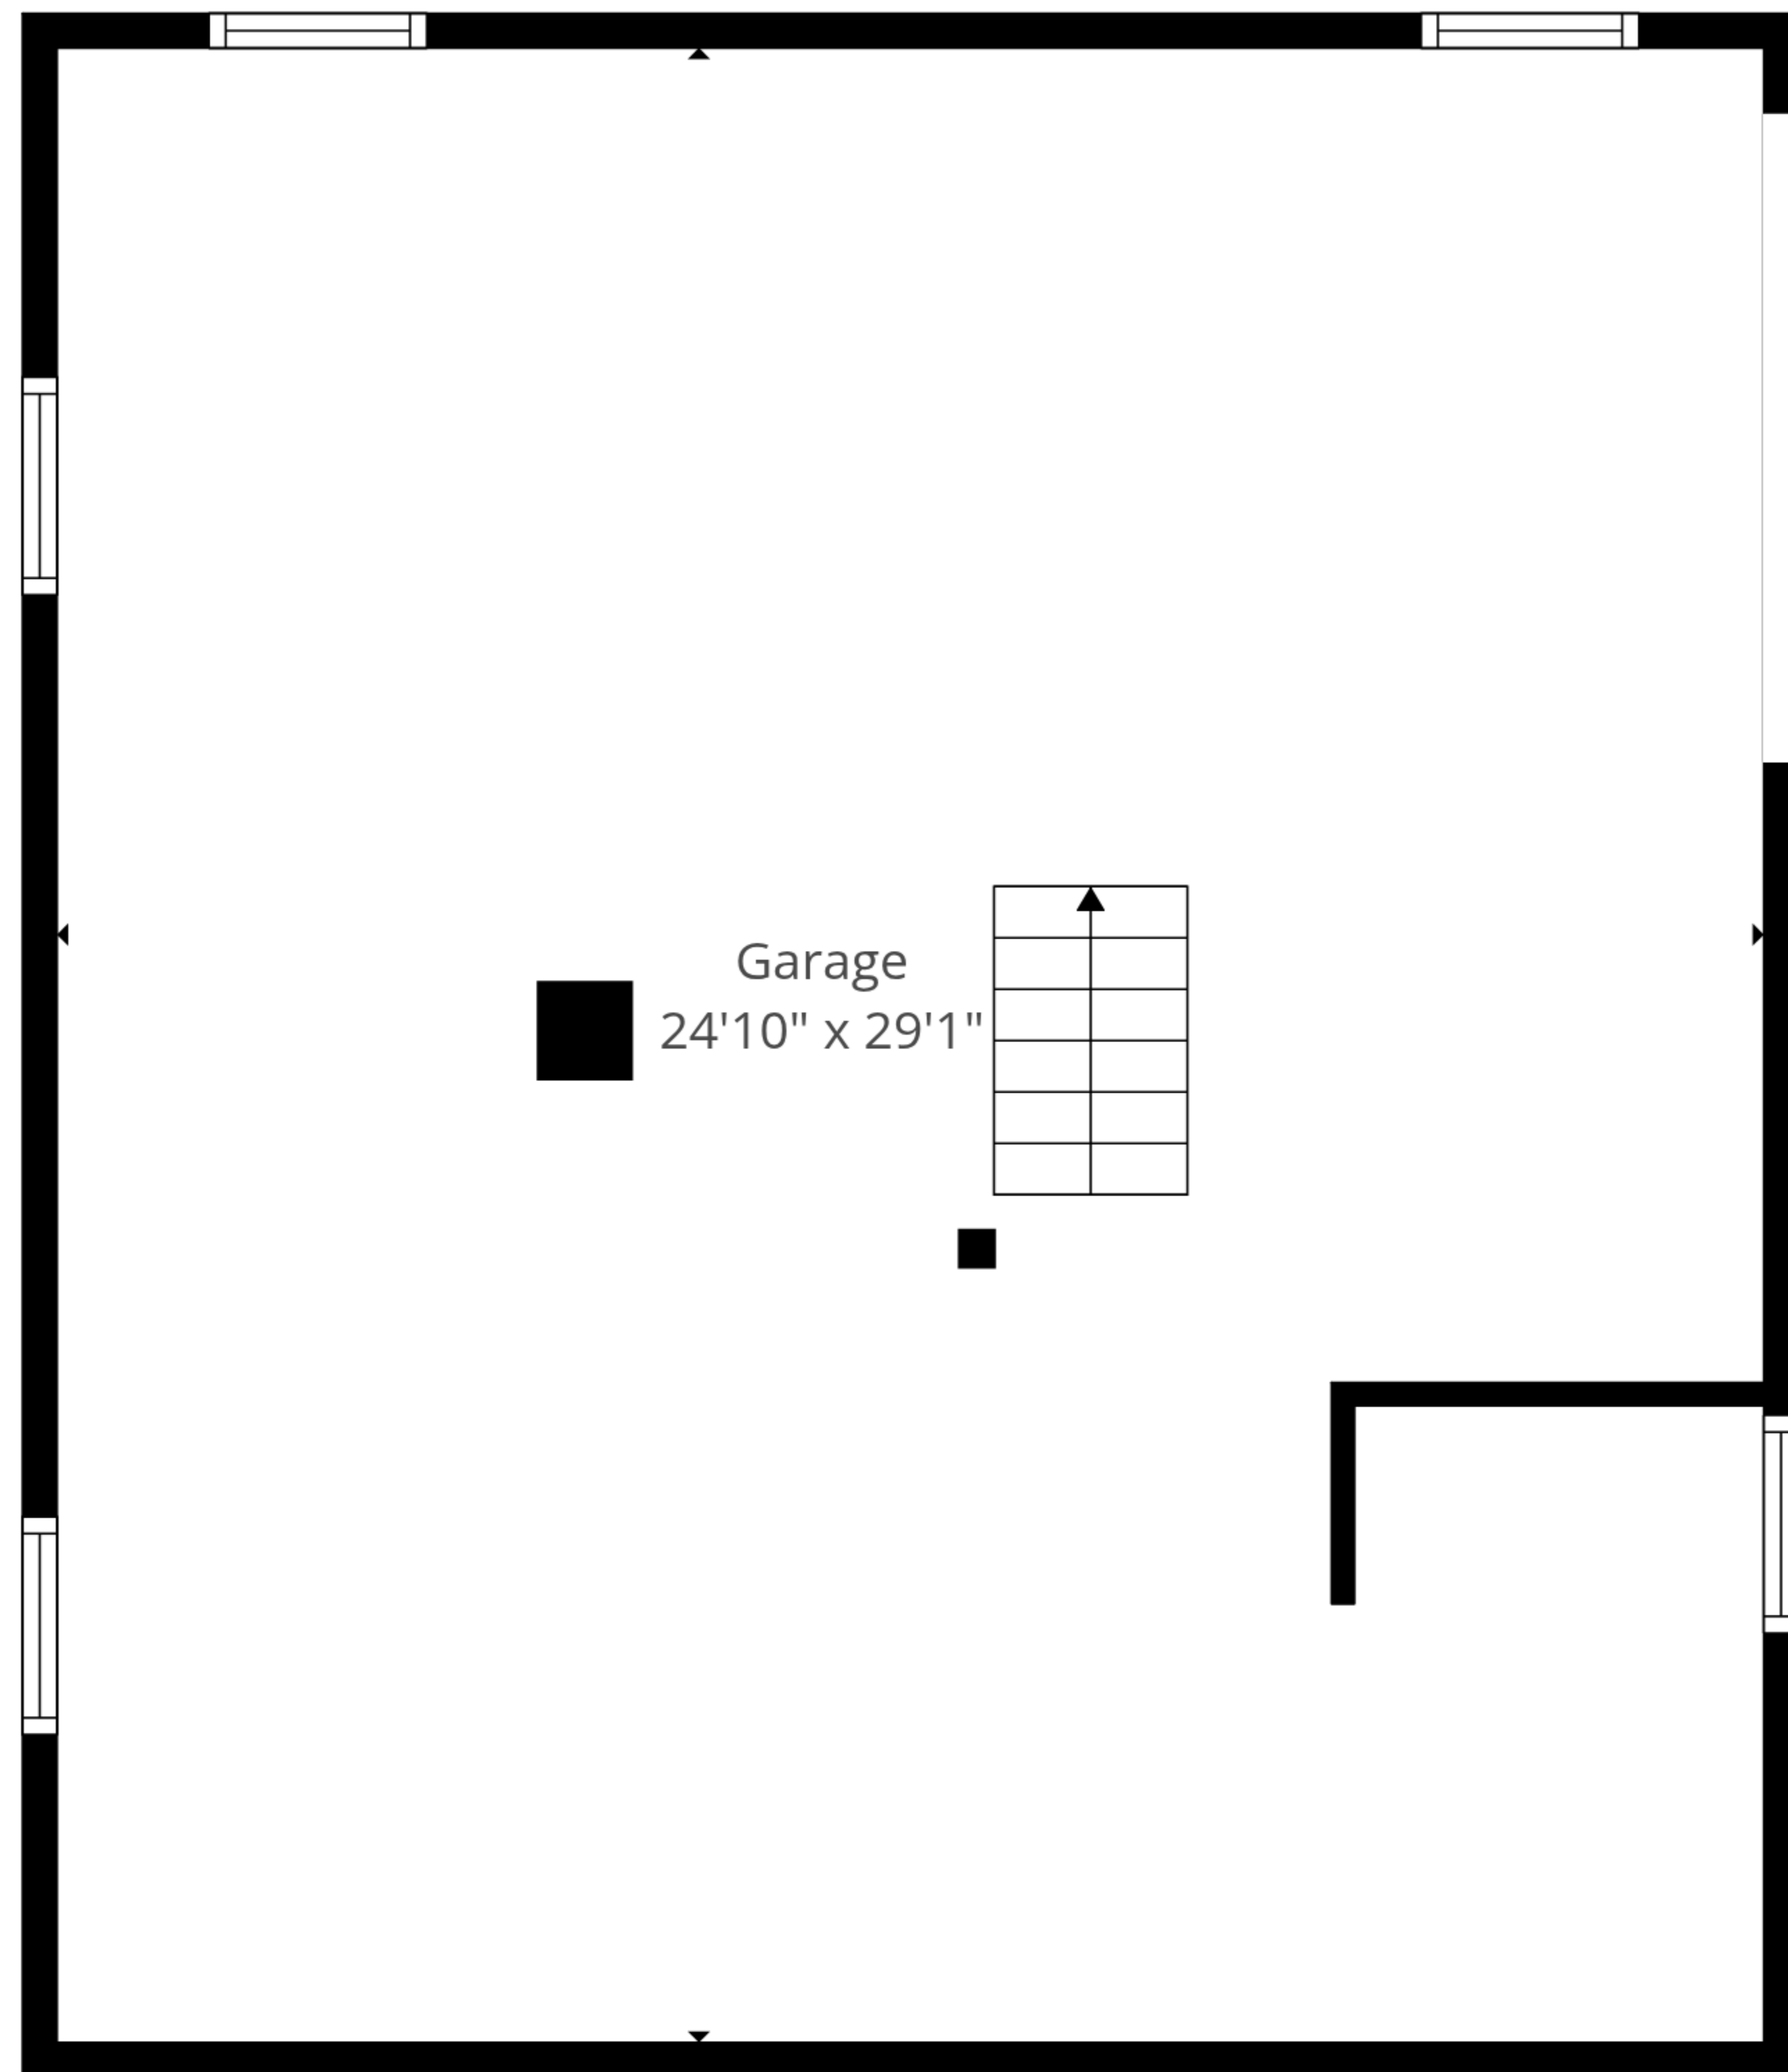

**TOTAL: 807 sq. ft**

1st floor: 0 sq. ft, 2nd floor: 807 sq. ft

EXCLUDED AREAS: GARAGE: 719 sq. ft, SCREENED PORCH: 103 sq. ft, WALLS: 136 sq. ft

Measurements Are An Approximate Estimation, Deemed Highly Reliable But Not Guaranteed

1st Floor

2nd Floor

**TOTAL: 807 sq. ft**  
 1st floor: 0 sq. ft, 2nd floor: 807 sq. ft  
 EXCLUDED AREAS: GARAGE: 719 sq. ft, SCREENED PORCH: 103 sq. ft, WALLS: 136 sq. ft