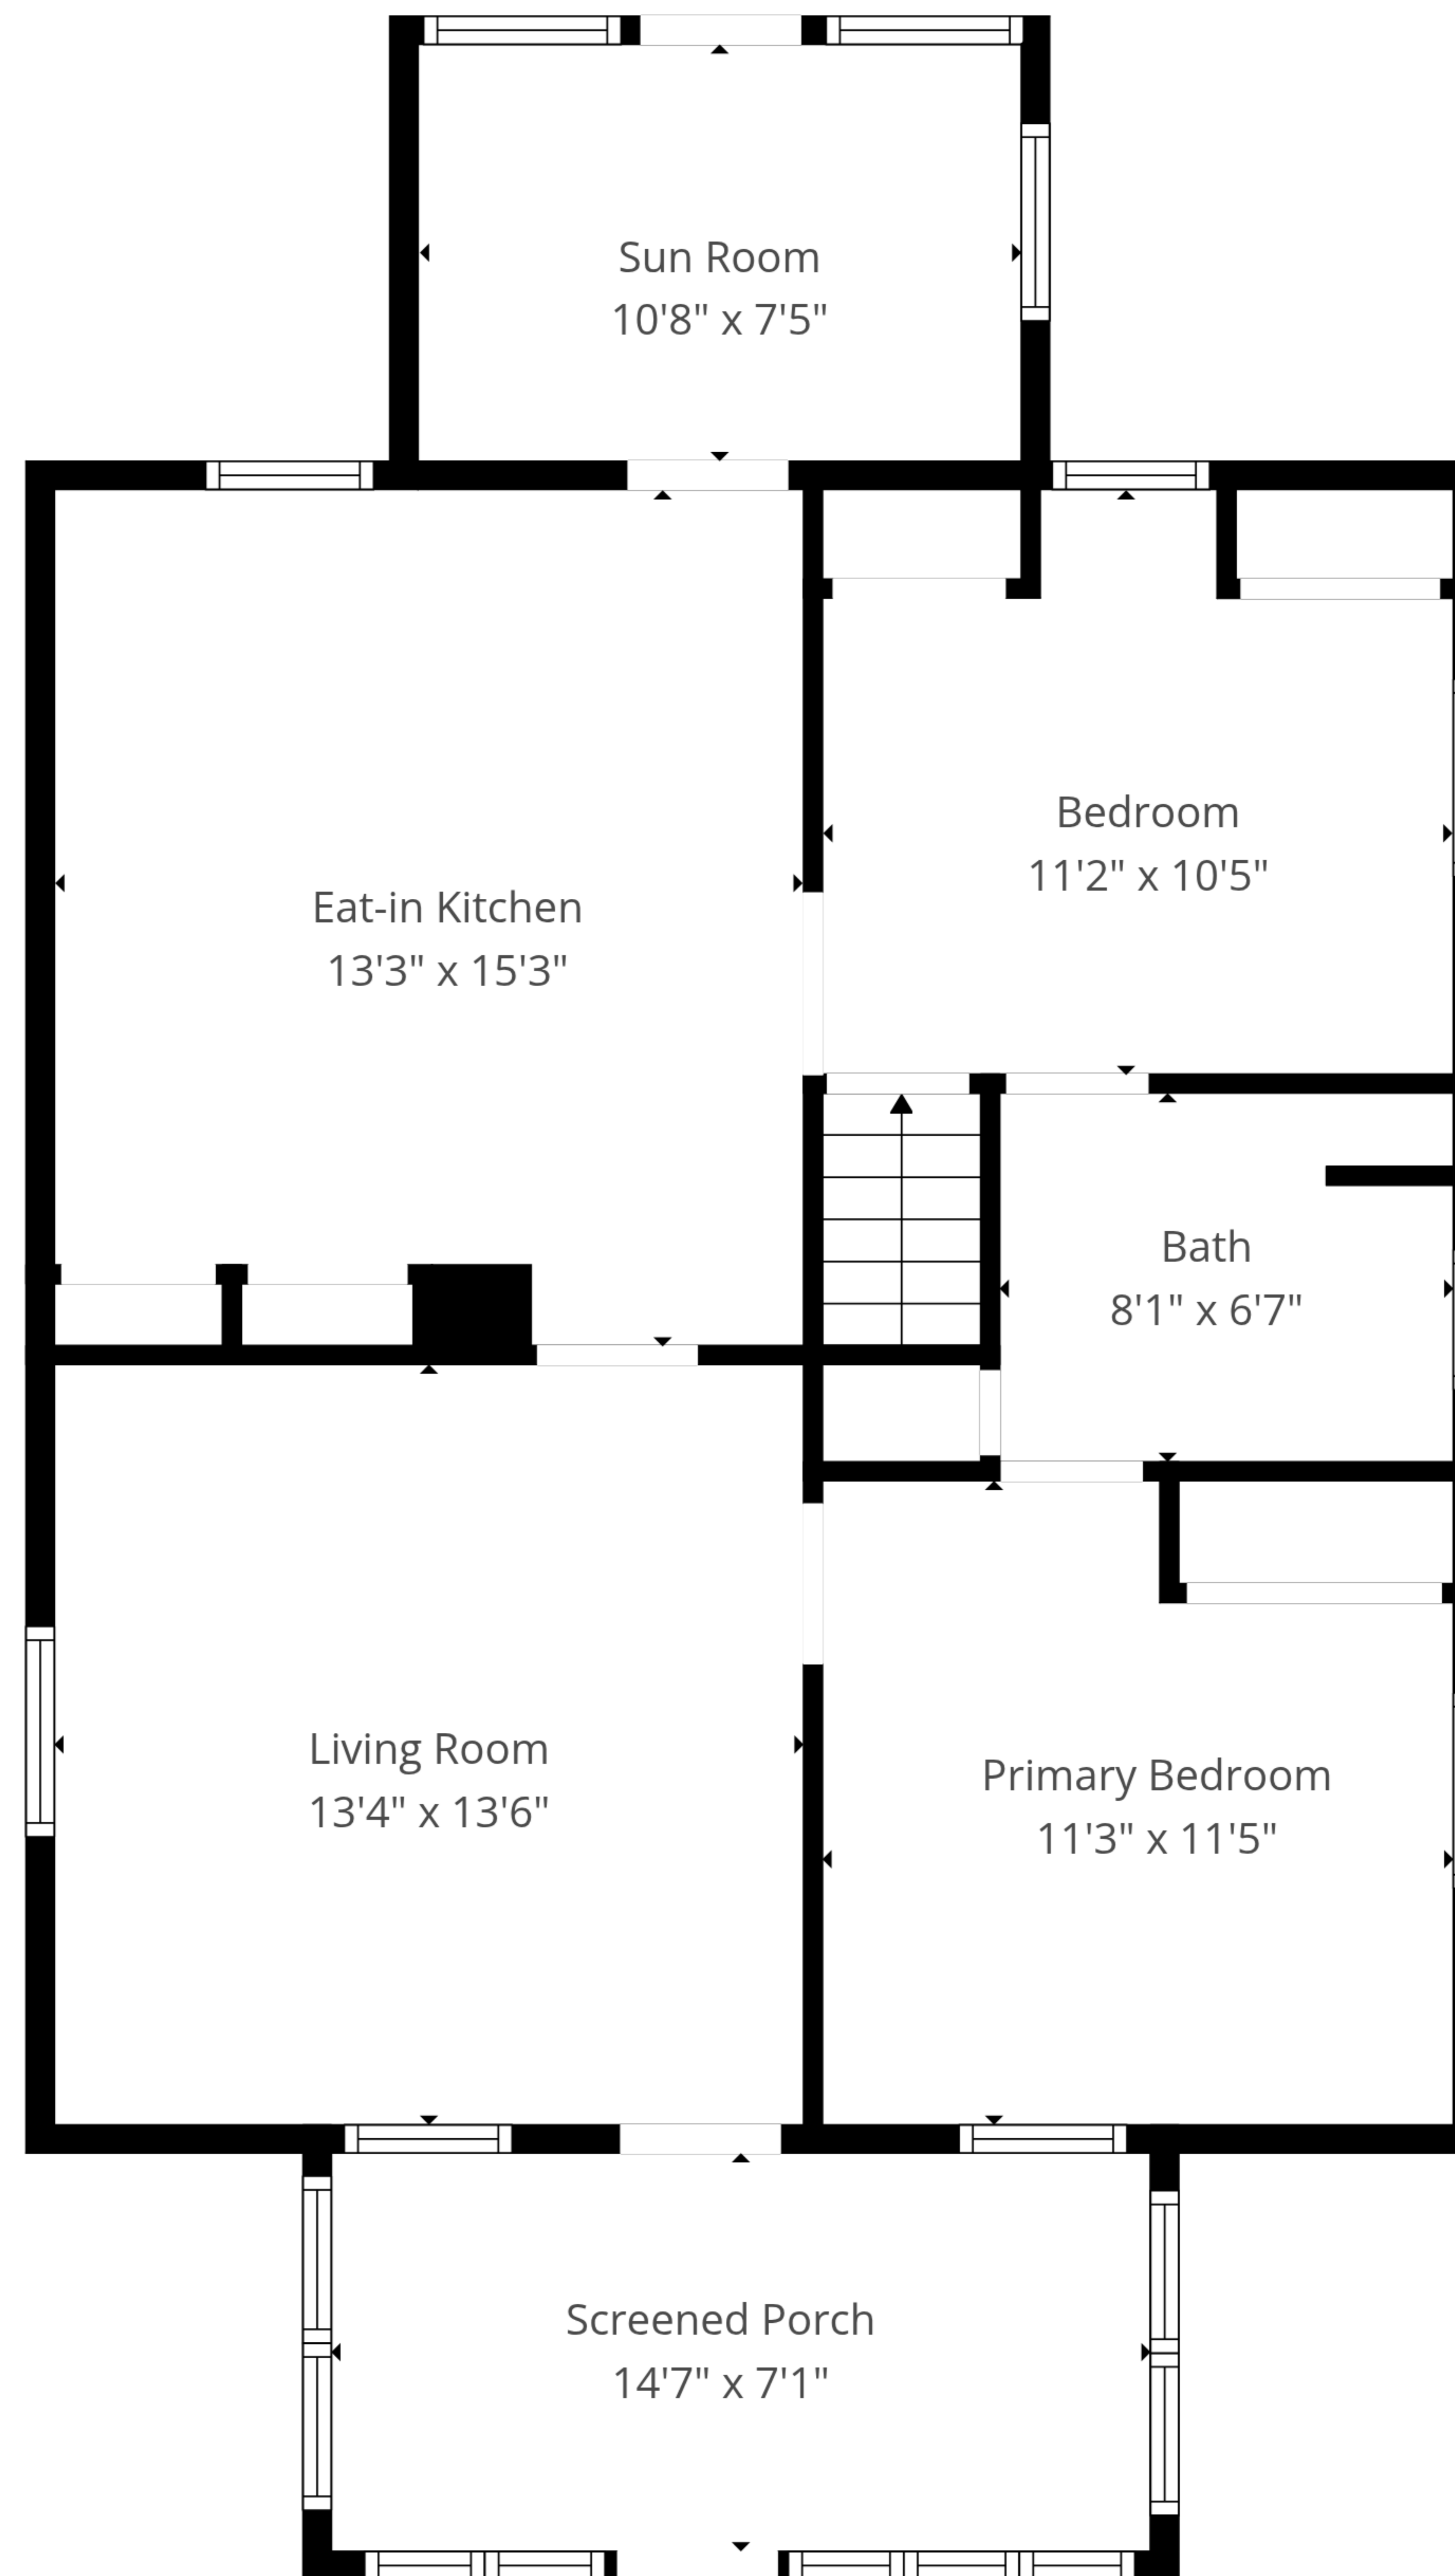

**TOTAL: 807 sq. ft**

1st floor: 0 sq. ft, 2nd floor: 807 sq. ft

EXCLUDED AREAS: GARAGE: 719 sq. ft, SCREENED PORCH: 103 sq. ft, WALLS: 136 sq. ft

Measurements Are An Approximate Estimation, Deemed Highly Reliable But Not Guaranteed

1st Floor

2nd Floor

**TOTAL: 807 sq. ft**  
 1st floor: 0 sq. ft, 2nd floor: 807 sq. ft  
 EXCLUDED AREAS: GARAGE: 719 sq. ft, SCREENED PORCH: 103 sq. ft, WALLS: 136 sq. ft