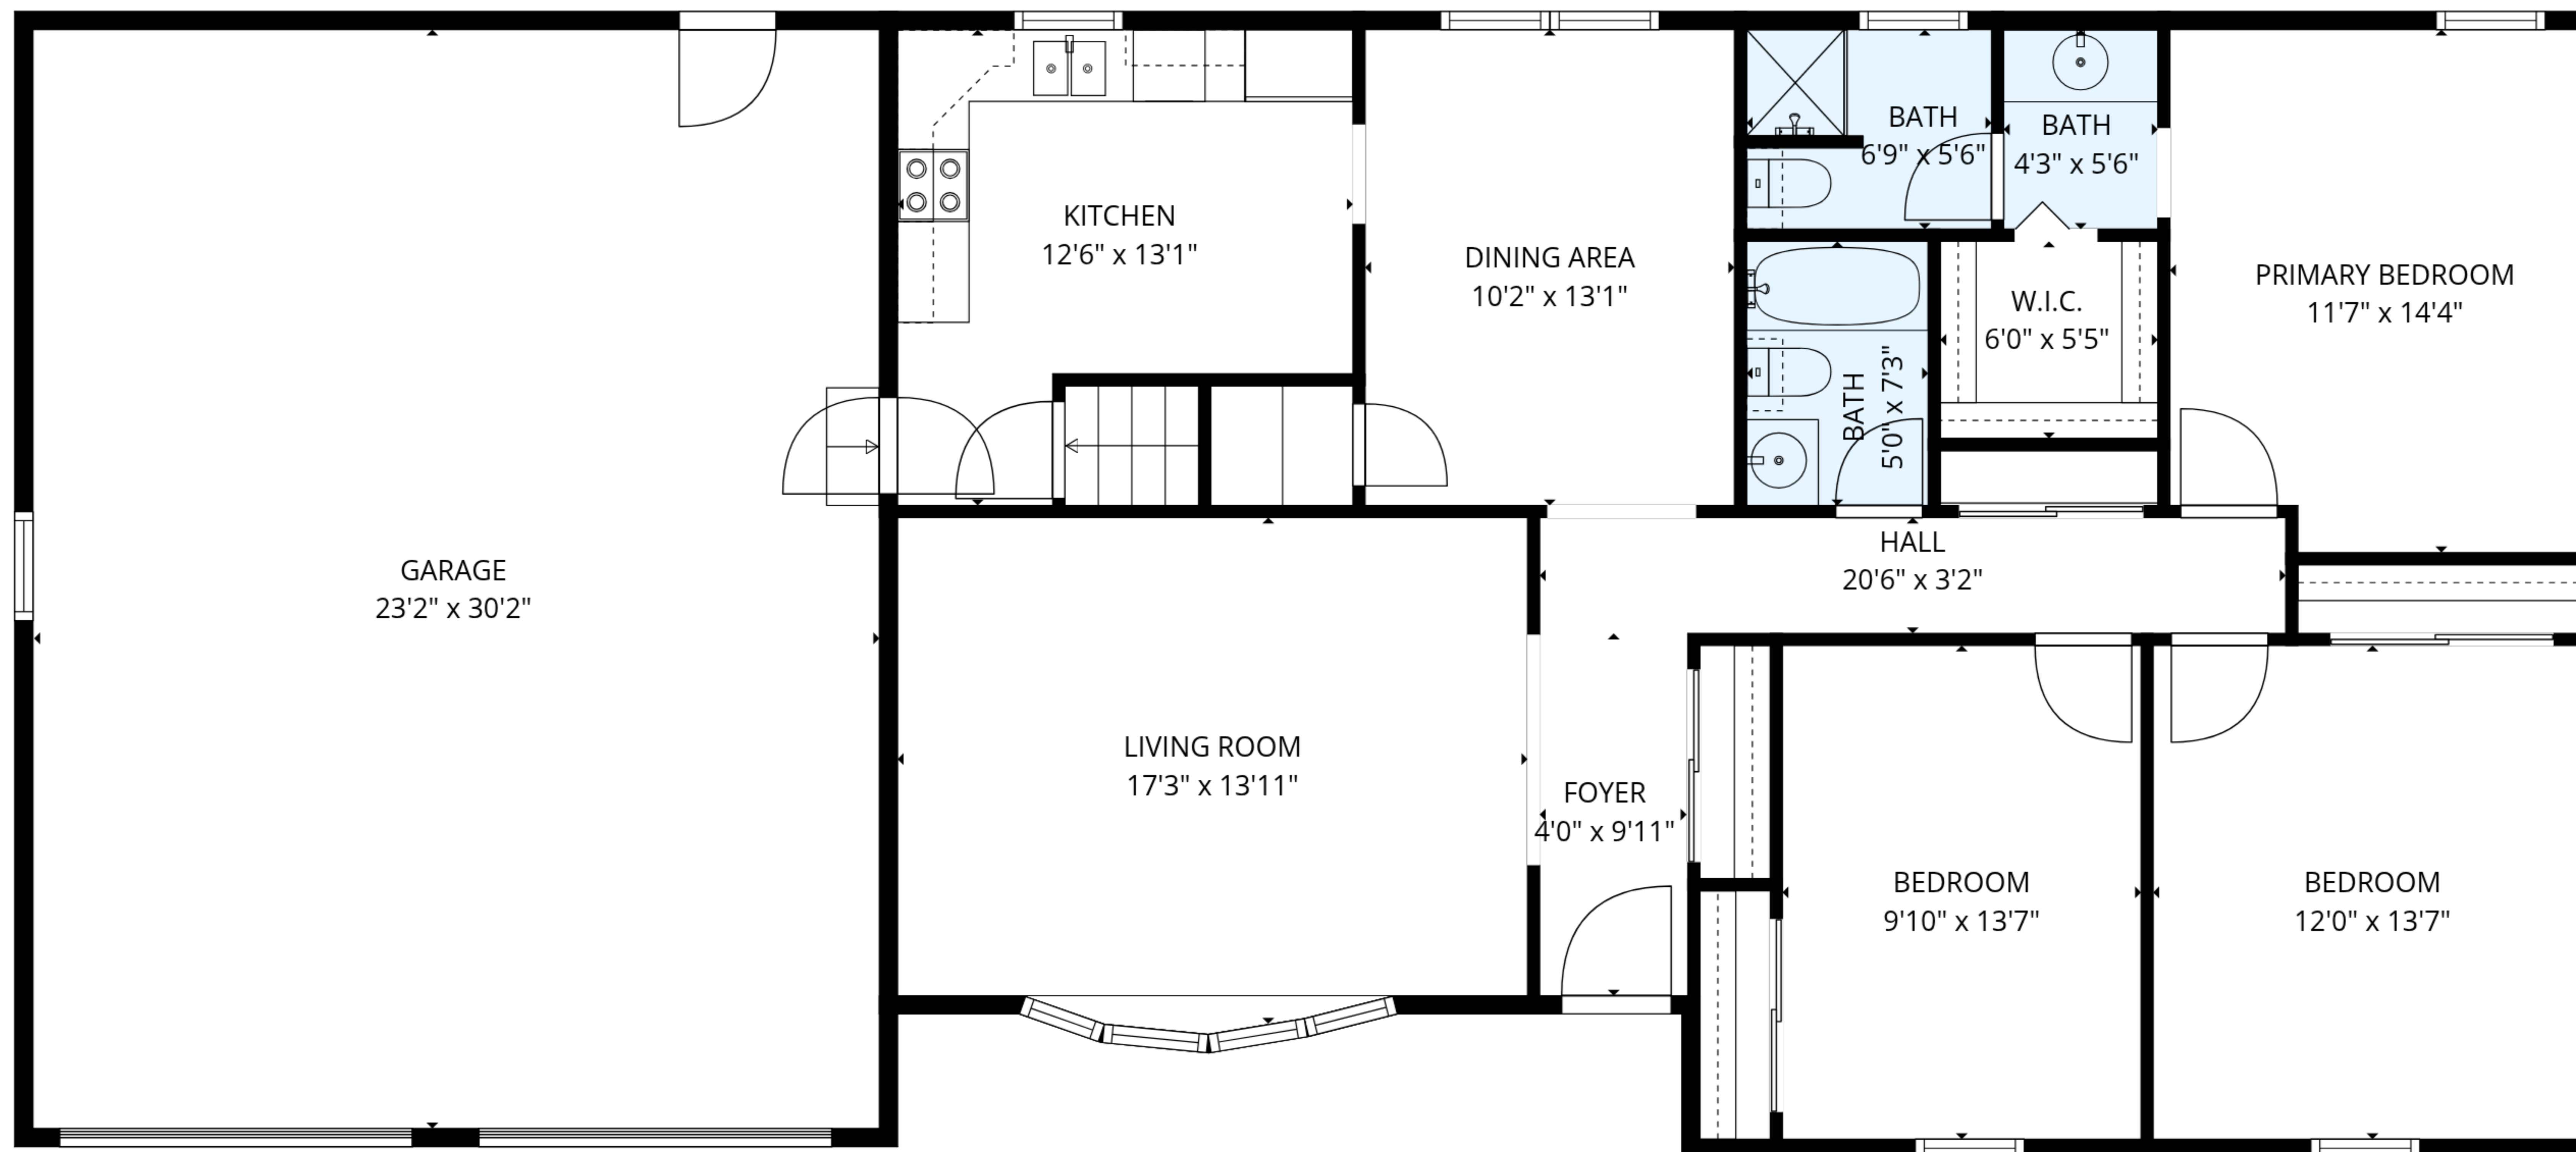

BASEMENT
46'5" x 30'5"

TOTAL: 1335 sq. ft
Basement: 0 sq. ft, 1st floor: 1335 sq. ft
EXCLUDED AREAS: BASEMENT: 1328 sq. ft, GARAGE: 700 sq. ft, WALLS: 196 sq. ft

MEASUREMENTS ARE DEEMED RELIABLE BUT ARE NOT GUARANTEED.

TOTAL: 1335 sq. ft

Basement: 0 sq. ft, 1st floor: 1335 sq. ft

EXCLUDED AREAS: BASEMENT: 1328 sq. ft, GARAGE: 700 sq. ft, WALLS: 196 sq. ft

MEASUREMENTS ARE DEEMED RELIABLE BUT ARE NOT GUARANTEED.

1st floor

Basement

TOTAL: 1335 sq. ft
 Basement: 0 sq. ft, 1st floor: 1335 sq. ft
 EXCLUDED AREAS: BASEMENT: 1328 sq. ft, GARAGE: 700 sq. ft, WALLS: 196 sq. ft

MEASUREMENTS ARE DEEMED RELIABLE BUT ARE NOT GUARANTEED.