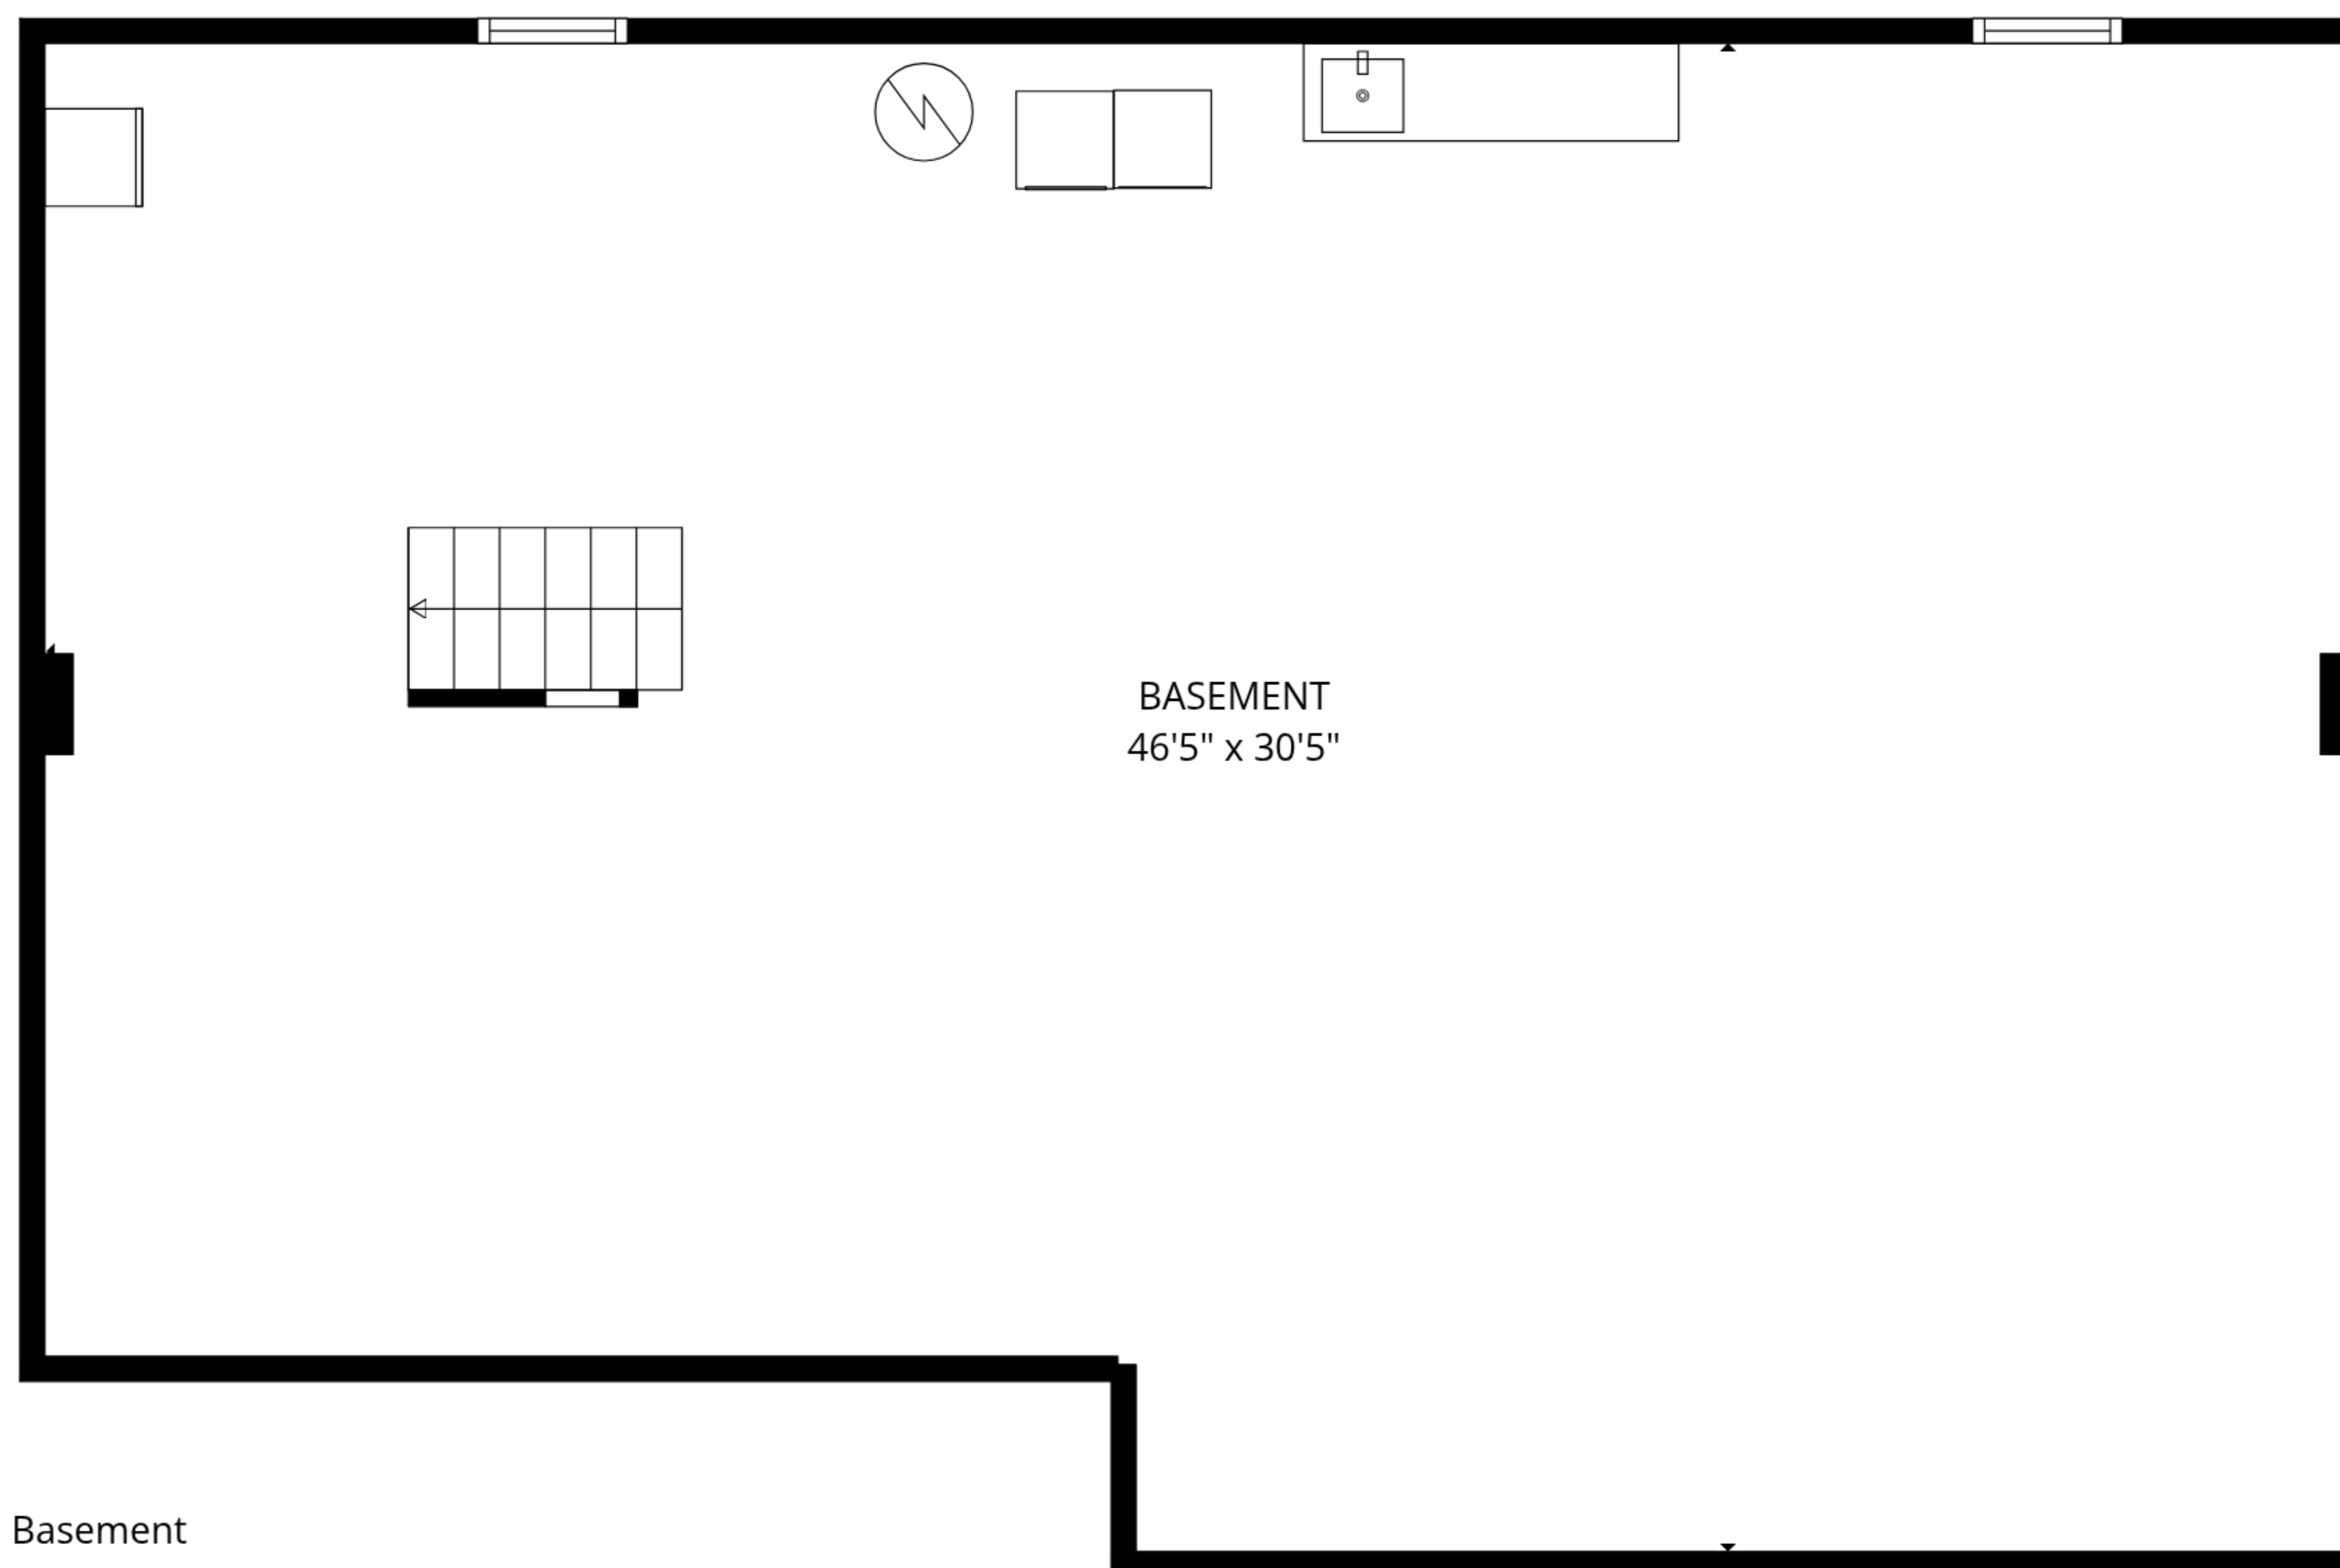

BASEMENT
46'5" x 30'5"

TOTAL: 1335 sq. ft
Basement: 0 sq. ft, 1st floor: 1335 sq. ft
EXCLUDED AREAS: BASEMENT: 1328 sq. ft, GARAGE: 700 sq. ft, WALLS: 196 sq. ft

MEASUREMENTS ARE DEEMED RELIABLE BUT ARE NOT GUARANTEED.

TOTAL: 1335 sq. ft

Basement: 0 sq. ft, 1st floor: 1335 sq. ft

EXCLUDED AREAS: BASEMENT: 1328 sq. ft, GARAGE: 700 sq. ft, WALLS: 196 sq. ft

MEASUREMENTS ARE DEEMED RELIABLE BUT ARE NOT GUARANTEED.

1st floor

Basement

TOTAL: 1335 sq. ft
 Basement: 0 sq. ft, 1st floor: 1335 sq. ft
 EXCLUDED AREAS: BASEMENT: 1328 sq. ft, GARAGE: 700 sq. ft, WALLS: 196 sq. ft

MEASUREMENTS ARE DEEMED RELIABLE BUT ARE NOT GUARANTEED.