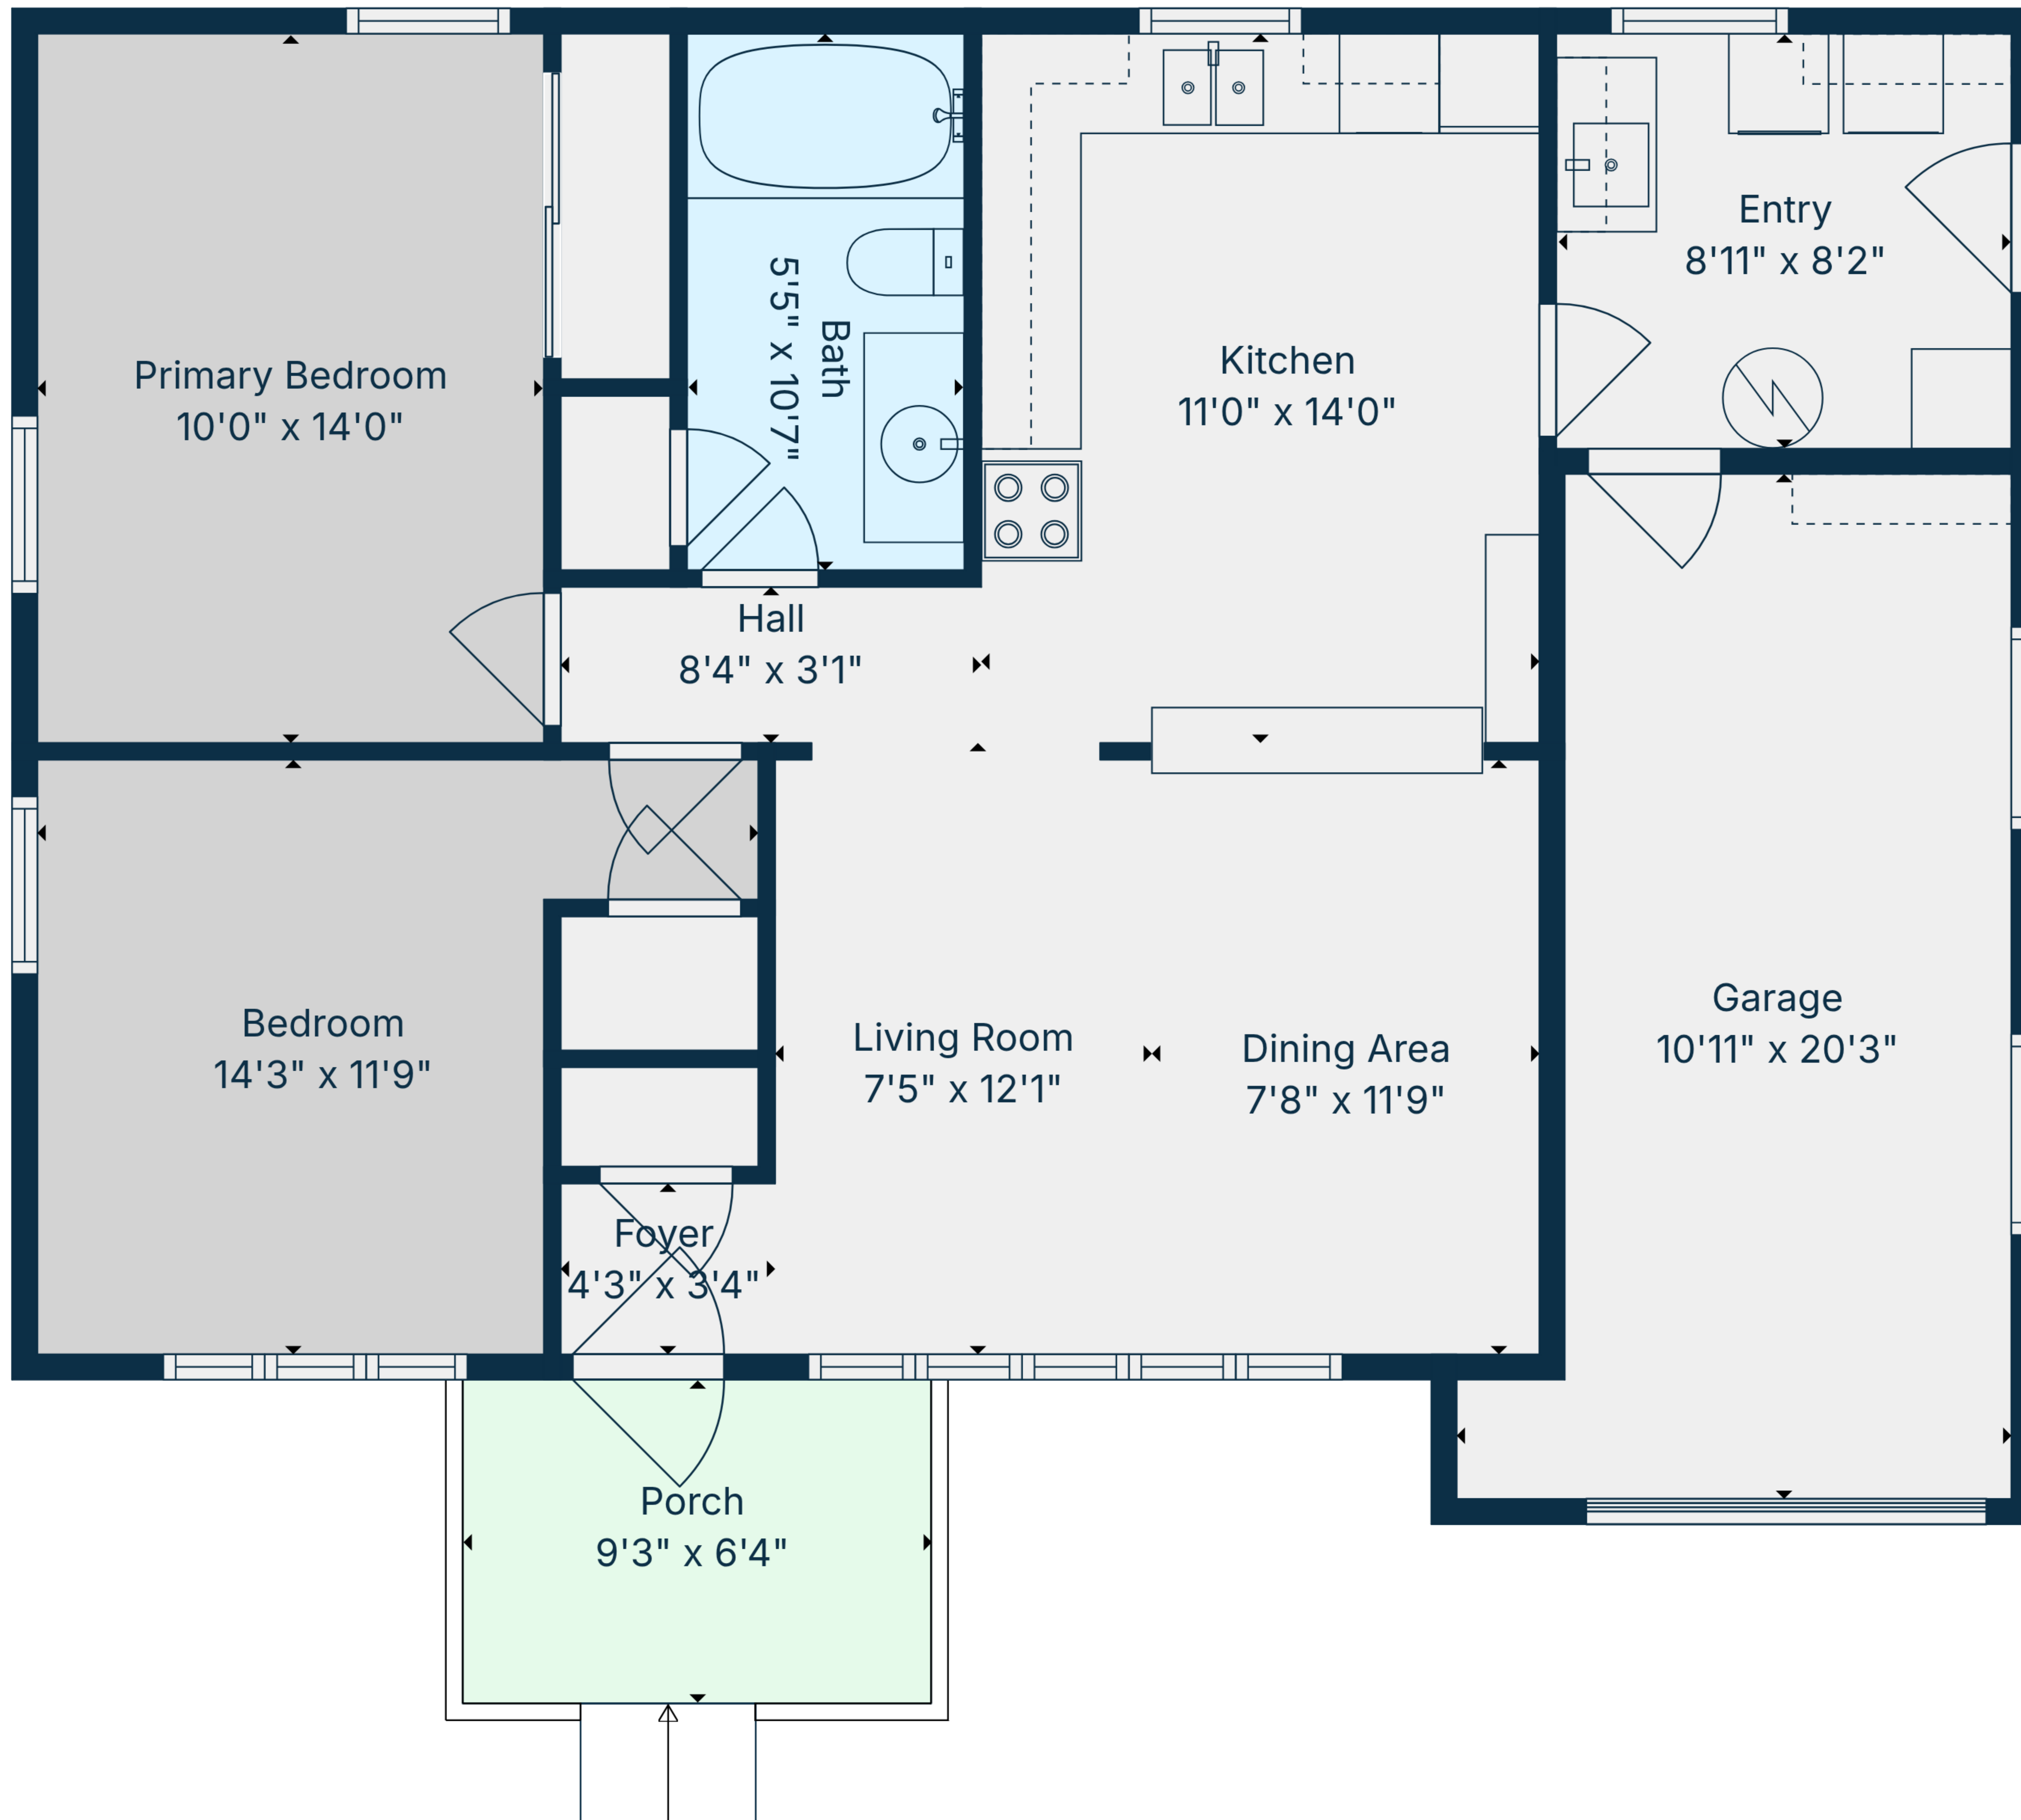

Total: 849 sq. ft

1st Floor: 849 sq. ft

Excluded Areas: Garage: 183 sq. Ft, Porch: 59 sq. Ft, Walls: 84 sq. ft

Floor Plan Created By Cubicasa App. Measurements Deemed Highly Reliable But Not Guaranteed.

Total: 849 sq. ft

1st Floor: 849 sq. ft

Excluded Areas: Garage: 183 sq. Ft, Porch: 59 sq. Ft, Walls: 84 sq. ft

Floor Plan Created By Cubicasa App. Measurements Deemed Highly Reliable But Not Guaranteed.