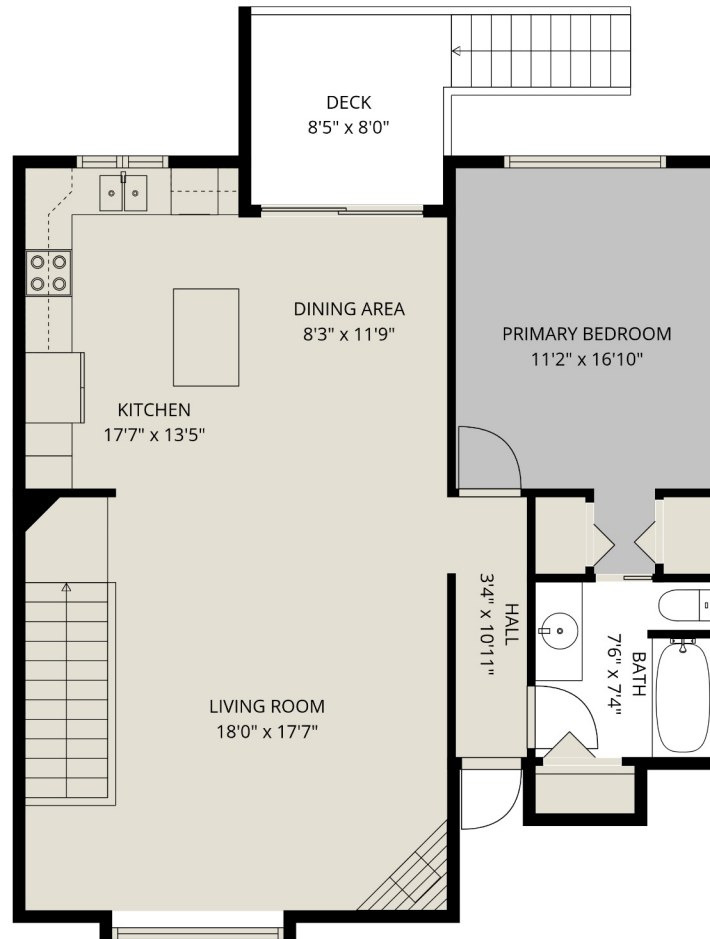

CENTURY 21

46360 Valleyview Rd #105

Emily Vernon
604-716-9290

emily.vernon@century21.ca

CENTURY 21

Sizes and dimensions are approximate. Actual may vary. E&O Insured.

Estimated Areas:

Main Floor: 1009 sq. ft

Below Main: 698 sq. ft

Total: 1707 Sq. Ft

CENTURY 21

46360 Valleyview Rd #105

Emily Vernon
604-716-9290
emily.vernon@century21.ca

CENTURY 21

Sizes and dimensions are approximate. Actual may vary. E&O insured.

Estimated Areas:

Main Floor: 1009 sq. ft
Below Main: 698 sq. ft
Total: 1707 Sq. Ft

CENTURY 21

46360 Valleyview Rd #105

Emily Vernon
604-716-9290
emily.vernon@century21.ca

CENTURY 21

Sizes and dimensions are approximate. Actual may vary. E&O Insured.

Estimated Areas:

Main Floor: 1009 sq. ft
Below Main: 698 sq. ft
Total: 1707 Sq. Ft