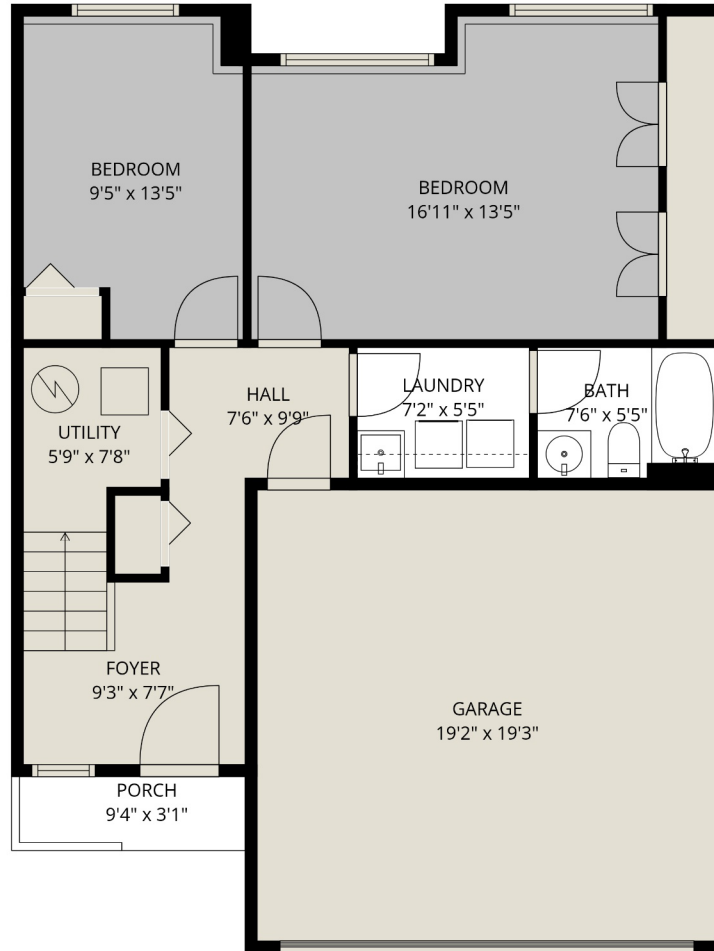

CENTURY 21

46360 Valleyview Rd #105

Emily Vernon
604-716-9290

emily.vernon@century21.ca

CENTURY 21

Sizes and dimensions are approximate. Actual may vary. E&O Insured.

Estimated Areas:

Main Floor: 1009 sq. ft

Below Main: 698 sq. ft

Total: 1707 Sq. Ft

CENTURY 21

46360 Valleyview Rd #105

Emily Vernon
604-716-9290
emily.vernon@century21.ca

CENTURY 21

Sizes and dimensions are approximate. Actual may vary. E&O insured.

Estimated Areas:

Main Floor: 1009 sq. ft
Below Main: 698 sq. ft
Total: 1707 Sq. Ft

CENTURY 21

46360 Valleyview Rd #105

Emily Vernon
604-716-9290
emily.vernon@century21.ca

CENTURY 21

Sizes and dimensions are approximate. Actual may vary. E&O Insured.

Estimated Areas:

Main Floor: 1009 sq. ft
Below Main: 698 sq. ft
Total: 1707 Sq. Ft