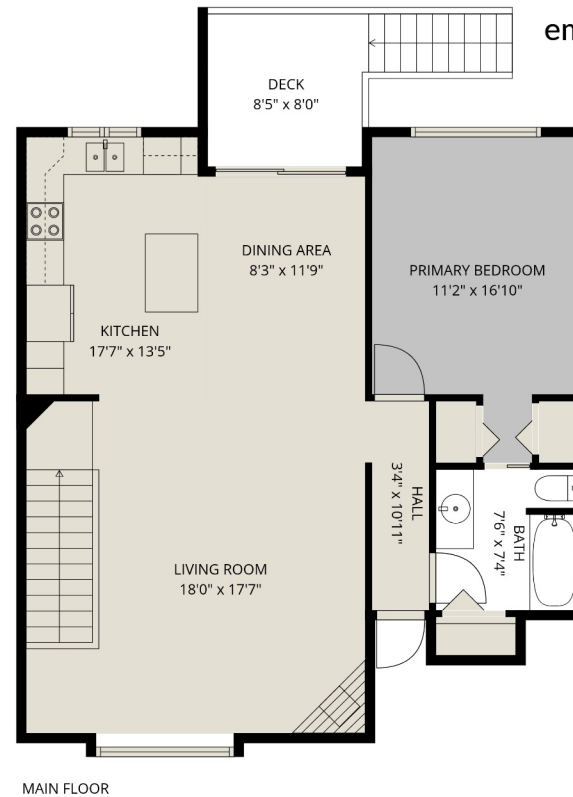

CENTURY 21

46360 Valleyview Rd #105

Emily Vernon
604-716-9290

emily.vernon@century21.ca

CENTURY 21

Estimated Areas:

Main Floor: 1009 sq. ft

Below Main: 698 sq. ft

Total: 1707 Sq. Ft