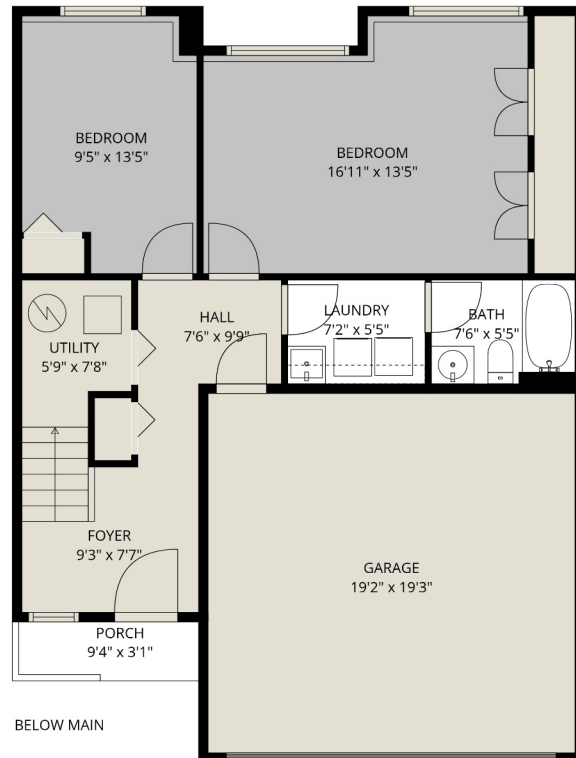

CENTURY 21

46360 Valleyview Rd #105

Emily Vernon
604-716-9290

emily.vernon@century21.ca

CENTURY 21

Estimated Areas:

Main Floor: 1009 sq. ft

Below Main: 698 sq. ft

Total: 1707 Sq. Ft