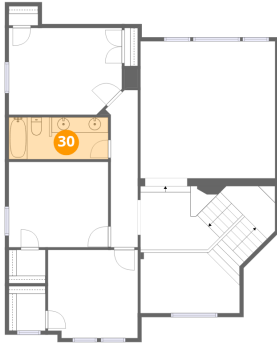

**5501 Plantation Lane, Plantation Resort, Frisco, Collin County,
Texas, United States, 75035**

30 Floor 2 - Bath

Dimensions: 12'9" x 5'5"
Area: 69 sq. ft
Counted as living area: Yes

Heated: Yes
Finished: Yes
Enclosed: Yes
Contiguous: Yes
Permitted: Yes
Wet space: Yes
Addition: No
Conversion: No