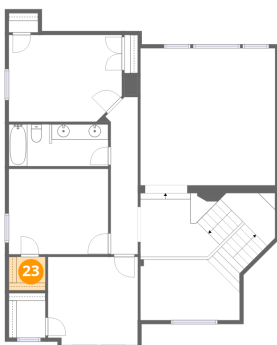

Dimensions: 3'11" x 3'6"
Area: 14 sq. ft
Counted as living area: Yes

Heated: Yes
Finished: Yes
Enclosed: Yes
Contiguous: Yes
Permitted: Yes
Wet space: No
Addition: No
Conversion: No

5501 Plantation Lane, Plantation Resort, Frisco, Collin County, Texas, United States, 75035

21 Floor 2 - Bedroom

Dimensions: 12'10" x 11'0"
Area: 141 sq. ft
Counted as living area: Yes

Heated: Yes
Finished: Yes
Enclosed: Yes
Contiguous: Yes
Permitted: Yes
Wet space: No
Addition: No
Conversion: No

22 Floor 2 - W.I.C.

Dimensions: 4'9" x 5'9"
Area: 27 sq. ft
Counted as living area: Yes

Heated: Yes
Finished: Yes
Enclosed: Yes
Contiguous: Yes
Permitted: Yes
Wet space: No
Addition: No
Conversion: No

23 Floor 2 - W.I.C.

Dimensions: 4'9" x 4'4"
Area: 20 sq. ft
Counted as living area: Yes

Heated: Yes
Finished: Yes
Enclosed: Yes
Contiguous: Yes
Permitted: Yes
Wet space: No
Addition: No
Conversion: No

5501 Plantation Lane, Plantation Resort, Frisco, Collin County, Texas, United States, 75035