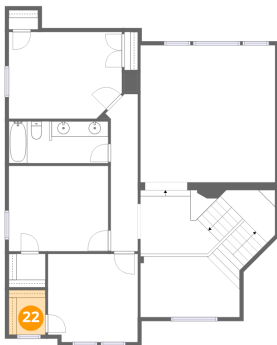

22 Floor 2 - W.I.C.

Dimensions: 4'9" x 5'9"
Area: 27 sq. ft
Counted as living area: Yes

Heated: Yes
Finished: Yes
Enclosed: Yes
Contiguous: Yes
Permitted: Yes
Wet space: No
Addition: No
Conversion: No