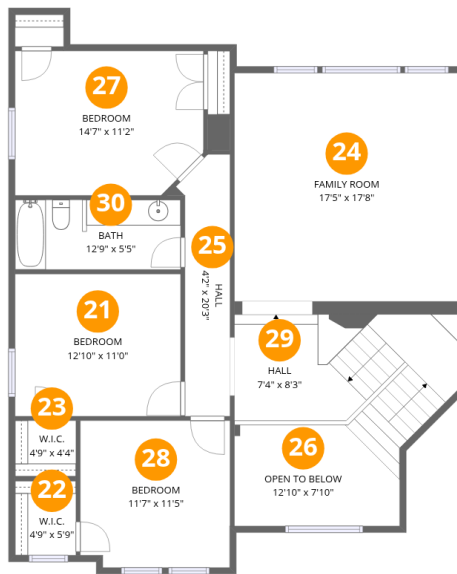

5501 Plantation Lane, Plantation Resort, Frisco, Collin County, Texas, United States, 75035

Room dimensions

Floor 2

Total:1162sqft Excluded: 91sqft

#		Dimensions	sqft	Counted as living area
21	Bedroom	12'10" x 11'0"	141 sq. ft	Yes
22	W.I.C.	4'9" x 5'9"	27 sq. ft	Yes
23	W.I.C.	4'9" x 4'4"	20 sq. ft	Yes
24	Family Room	17'5" x 17'8"	307 sq. ft	Yes
25	Hall	4'2" x 20'3"	85 sq. ft	Yes
26	Open To Below	12'10" x 7'10"	100 sq. ft	No
27	Bedroom	14'7" x 11'2"	163 sq. ft	Yes
28	Bedroom	11'7" x 11'5"	132 sq. ft	Yes
29	Hall	7'4" x 8'3"	60 sq. ft	Yes
30	Bath	12'9" x 5'5"	69 sq. ft	Yes