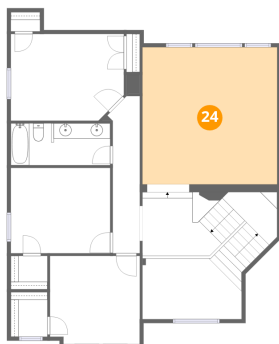

5501 Plantation Lane, Plantation Resort, Frisco, Collin County, Texas, United States, 75035

24 Floor 2 - Family Room

Dimensions: 17'5" x 17'8"
Area: 307 sq. ft
Counted as living area: Yes

Heated: Yes
Finished: Yes
Enclosed: Yes
Contiguous: Yes
Permitted: Yes
Wet space: No
Addition: No
Conversion: No