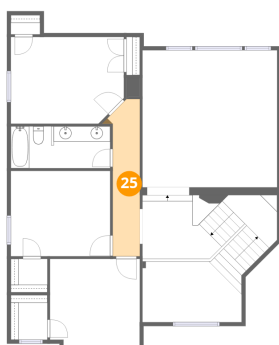

25 Floor 2 - Hall

Dimensions: 4'2" x 20'3"
Area: 85 sq. ft
Counted as living area: Yes

Heated: Yes
Finished: Yes
Enclosed: Yes
Contiguous: Yes
Permitted: Yes
Wet space: No
Addition: No
Conversion: No