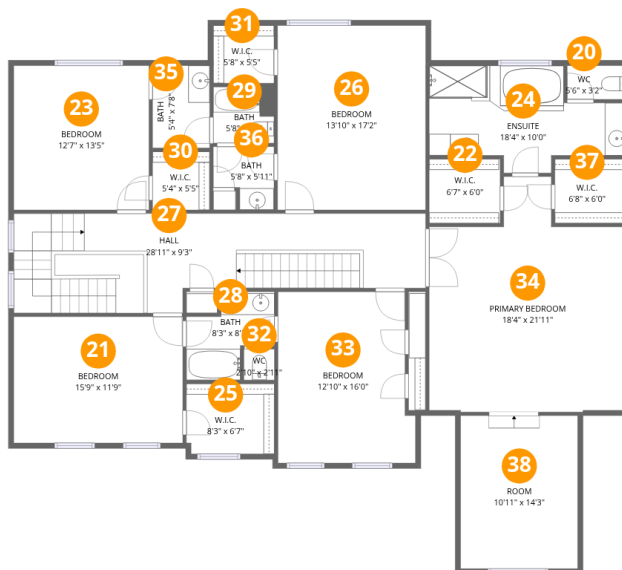

Home report

14966 Patrick Meadows Way, Montpelier, Hanover County, Virginia, United States, 23192

Room dimensions

Floor 3

Total:2216sqft Excluded: 0sqft

#		Dimensions	sqft	Counted as living area
20	WC	5'6" x 3'2"	17 sq. ft	Yes
21	Bedroom	15'9" x 11'9"	185 sq. ft	Yes
22	W.I.C.	6'7" x 6'0"	40 sq. ft	Yes
23	Bedroom	12'7" x 13'5"	170 sq. ft	Yes
24	Ensuite	18'4" x 10'0"	141 sq. ft	Yes
25	W.I.C.	8'3" x 6'7"	53 sq. ft	Yes
26	Bedroom	13'10" x 17'2"	237 sq. ft	Yes
27	Hall	28'11" x 9'3"	304 sq. ft	Yes
28	Bath	8'3" x 8'3"	50 sq. ft	Yes
29	Bath	5'8" x 5'3"	30 sq. ft	Yes
30	W.I.C.	5'4" x 5'5"	29 sq. ft	Yes