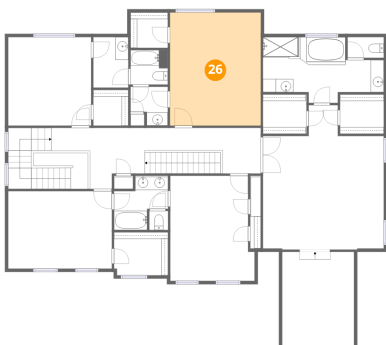

26 Floor 3 - Bedroom

Dimensions: 13'10" x 17'2"
Area: 237 sq. ft
Counted as living area: Yes

Heated: Yes
Finished: Yes
Enclosed: Yes
Contiguous: Yes
Permitted: Yes
Wet space: No
Addition: No
Conversion: No