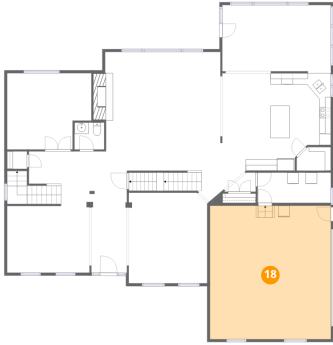

14966 Patrick Meadows Way, Montpelier, Hanover County,
Virginia, United States, 23192

18 Floor 2 - Garage

Dimensions: 21'4" x 23'6"
Area: 501 sq. ft
Counted as living area: No

Heated: No
Finished: No
Enclosed: Yes
Contiguous: Yes
Permitted: Yes
Wet space: No
Addition: No
Conversion: No