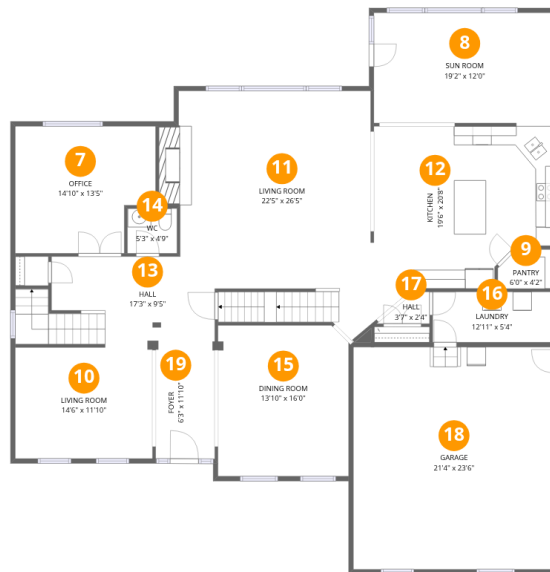

Room dimensions

Floor 1 Below grade

Total:1371sqft

Excluded: 558sqft

#		Dimensions	sqft	Counted as living area
1	Bath	9'10" x 4'10"	48 sq. ft	Yes
2	Recreation Room	35'11" x 26'7"	822 sq. ft	Yes
3	Basement	32'3" x 14'1"	455 sq. ft	No
4	Bedroom	17'9" x 25'5"	438 sq. ft	Yes
5	Hall	7'11" x 3'5"	27 sq. ft	Yes
6	Storage	19'2" x 5'4"	103 sq. ft	No

Home report

14966 Patrick Meadows Way, Montpelier, Hanover County, Virginia, United States, 23192

Room dimensions

Floor 2

Total:2073sqft

Excluded: 501sqft

#		Dimensions	sqft	Counted as living area
7	Office	14'10" x 13'5"	183 sq. ft	Yes
8	Sun Room	19'2" x 12'0"	225 sq. ft	Yes
9	Pantry	6'0" x 4'2"	23 sq. ft	Yes
10	Living Room	14'6" x 11'10"	172 sq. ft	Yes
11	Living Room	22'5" x 26'5"	487 sq. ft	Yes
12	Kitchen	19'6" x 20'8"	313 sq. ft	Yes
13	Hall	17'3" x 9'5"	183 sq. ft	Yes
14	WC	5'3" x 4'9"	25 sq. ft	Yes
15	Dining Room	13'10" x 16'0"	219 sq. ft	Yes
16	Laundry	12'11" x 5'4"	69 sq. ft	Yes
17	Hall	3'7" x 2'4"	12 sq. ft	Yes