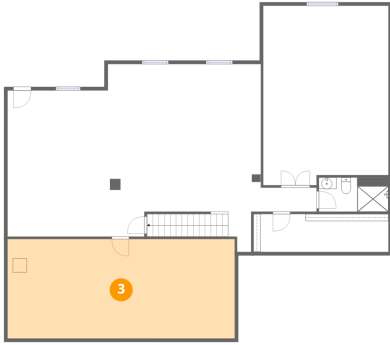

14966 Patrick Meadows Way, Montpelier, Hanover County,
Virginia, United States, 23192

3 Floor 1 - Basement

Dimensions: 32'3" x 14'1"
Area: 455 sq. ft
Counted as living area: No

Heated: Yes
Finished: No
Enclosed: Yes
Contiguous: Yes
Permitted: Yes
Wet space: No
Addition: No
Conversion: No