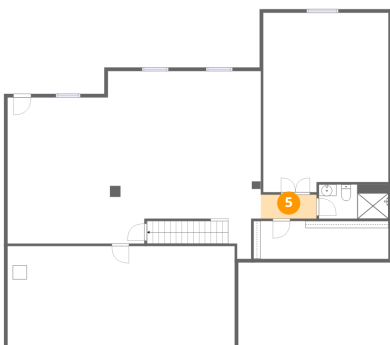

5 Floor 1 - Hall

Dimensions: 7'11" x 3'5"
Area: 27 sq. ft
Counted as living area: Yes

Heated: Yes
Finished: Yes
Enclosed: Yes
Contiguous: Yes
Permitted: Yes
Wet space: No
Addition: No
Conversion: No