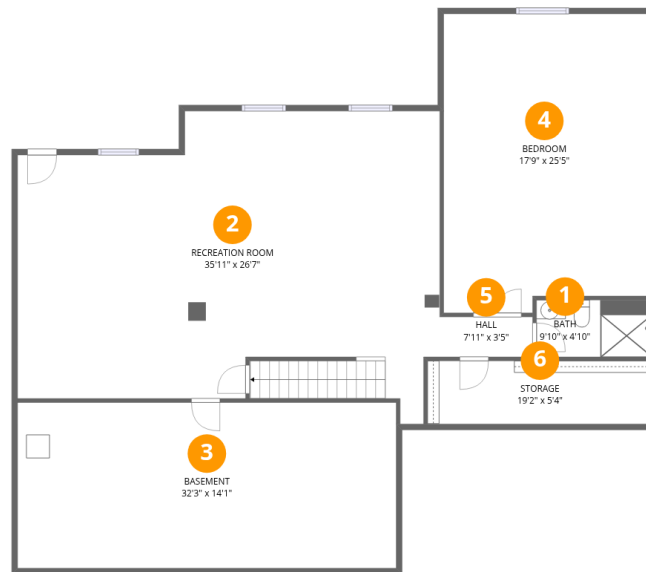

Room dimensions

Floor 1 Below grade

Total:1371sqft

Excluded: 558sqft

#		Dimensions	sqft	Counted as living area
1	Bath	9'10" x 4'10"	48 sq. ft	Yes
2	Recreation Room	35'11" x 26'7"	822 sq. ft	Yes
3	Basement	32'3" x 14'1"	455 sq. ft	No
4	Bedroom	17'9" x 25'5"	438 sq. ft	Yes
5	Hall	7'11" x 3'5"	27 sq. ft	Yes
6	Storage	19'2" x 5'4"	103 sq. ft	No