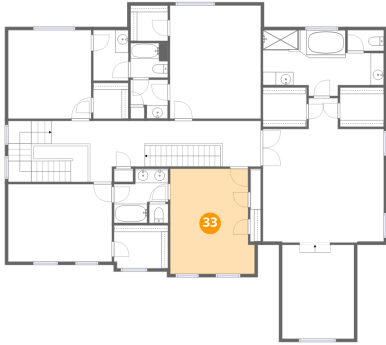

14966 Patrick Meadows Way, Montpelier, Hanover County,
Virginia, United States, 23192

33 Floor 3 - Bedroom

Dimensions: 12'10" x 16'0"
Area: 193 sq. ft
Counted as living area: Yes

Heated: Yes
Finished: Yes
Enclosed: Yes
Contiguous: Yes
Permitted: Yes
Wet space: No
Addition: No
Conversion: No