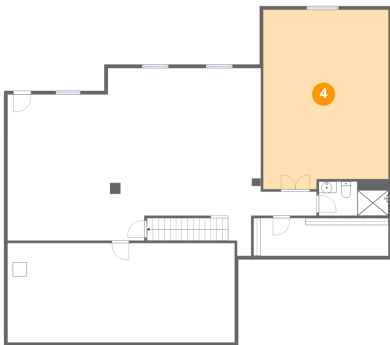

4 Floor 1 - Bedroom

Dimensions: 17'9" x 25'5"
Area: 438 sq. ft
Counted as living area: Yes

Heated: Yes
Finished: Yes
Enclosed: Yes
Contiguous: Yes
Permitted: Yes
Wet space: No
Addition: No
Conversion: No