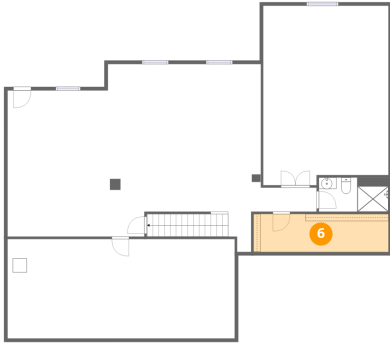

5 Floor 1 - Hall

Dimensions: 7'11" x 3'5"
Area: 27 sq. ft
Counted as living area: Yes

Heated: Yes
Finished: Yes
Enclosed: Yes
Contiguous: Yes
Permitted: Yes
Wet space: No
Addition: No
Conversion: No

14966 Patrick Meadows Way, Montpelier, Hanover County,
Virginia, United States, 23192

6 Floor 1 - Storage

Dimensions: 19'2" x 5'4"
Area: 103 sq. ft
Counted as living area: No

Heated: No
Finished: No
Enclosed: No
Contiguous: Yes
Permitted: Yes
Wet space: No
Addition: No
Conversion: No

7 Floor 2 - Office