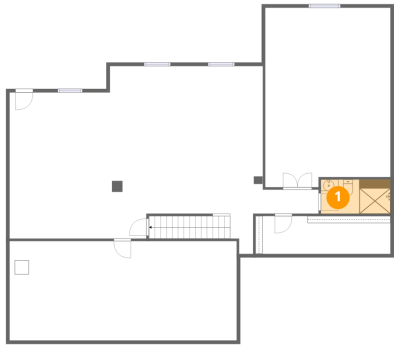

14966 Patrick Meadows Way, Montpelier, Hanover County,
Virginia, United States, 23192

1 Floor 1 - Bath

Dimensions: 9'10" x 4'10"
Area: 48 sq. ft
Counted as living area: Yes

Heated: Yes
Finished: Yes
Enclosed: Yes
Contiguous: Yes
Permitted: Yes
Wet space: Yes
Addition: No
Conversion: No