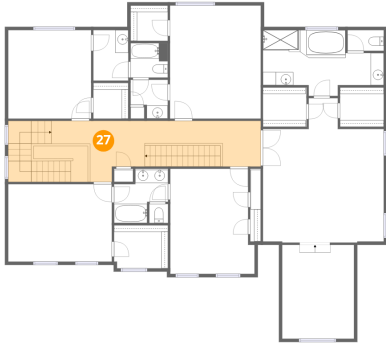

14966 Patrick Meadows Way, Montpelier, Hanover County,
Virginia, United States, 23192

27 Floor 3 - Hall

Dimensions: 28'11" x 9'3"
Area: 304 sq. ft
Counted as living area: Yes

Heated: Yes
Finished: Yes
Enclosed: Yes
Contiguous: Yes
Permitted: Yes
Wet space: No
Addition: No
Conversion: No