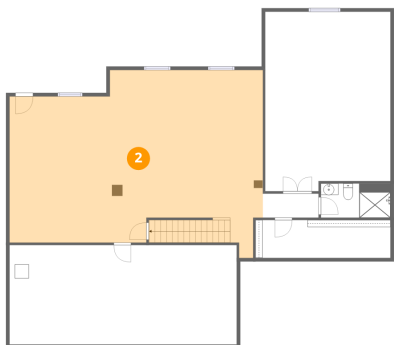

2 Floor 1 - Recreation Room

Dimensions: 35'11" x 26'7"
Area: 822 sq. ft
Counted as living area: Yes

Heated: Yes
Finished: Yes
Enclosed: Yes
Contiguous: Yes
Permitted: Yes
Wet space: No
Addition: No
Conversion: No