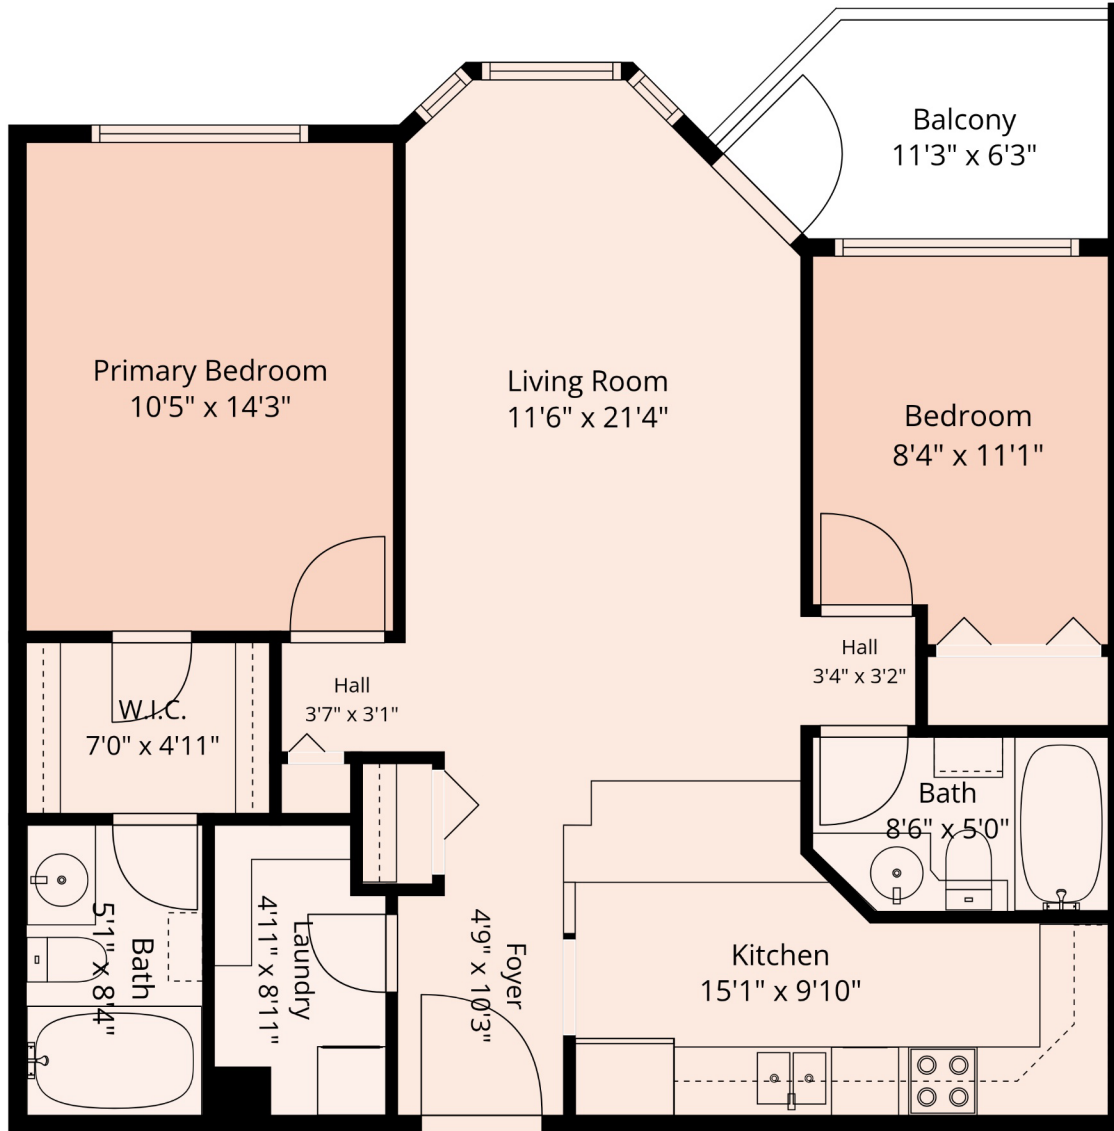

UNIT 206 33165 OLD YALE RD

Estimated Areas:
Main Floor: 895 sq. ft
Total Sq. Ft: 895

Additional Areas:
Balcony: 61 sq. ft

*** E&O Insured. For advertising purposes only. Not intended for architectural or construction use. Floorplan and measurements are approximate within +/- 2% tolerance