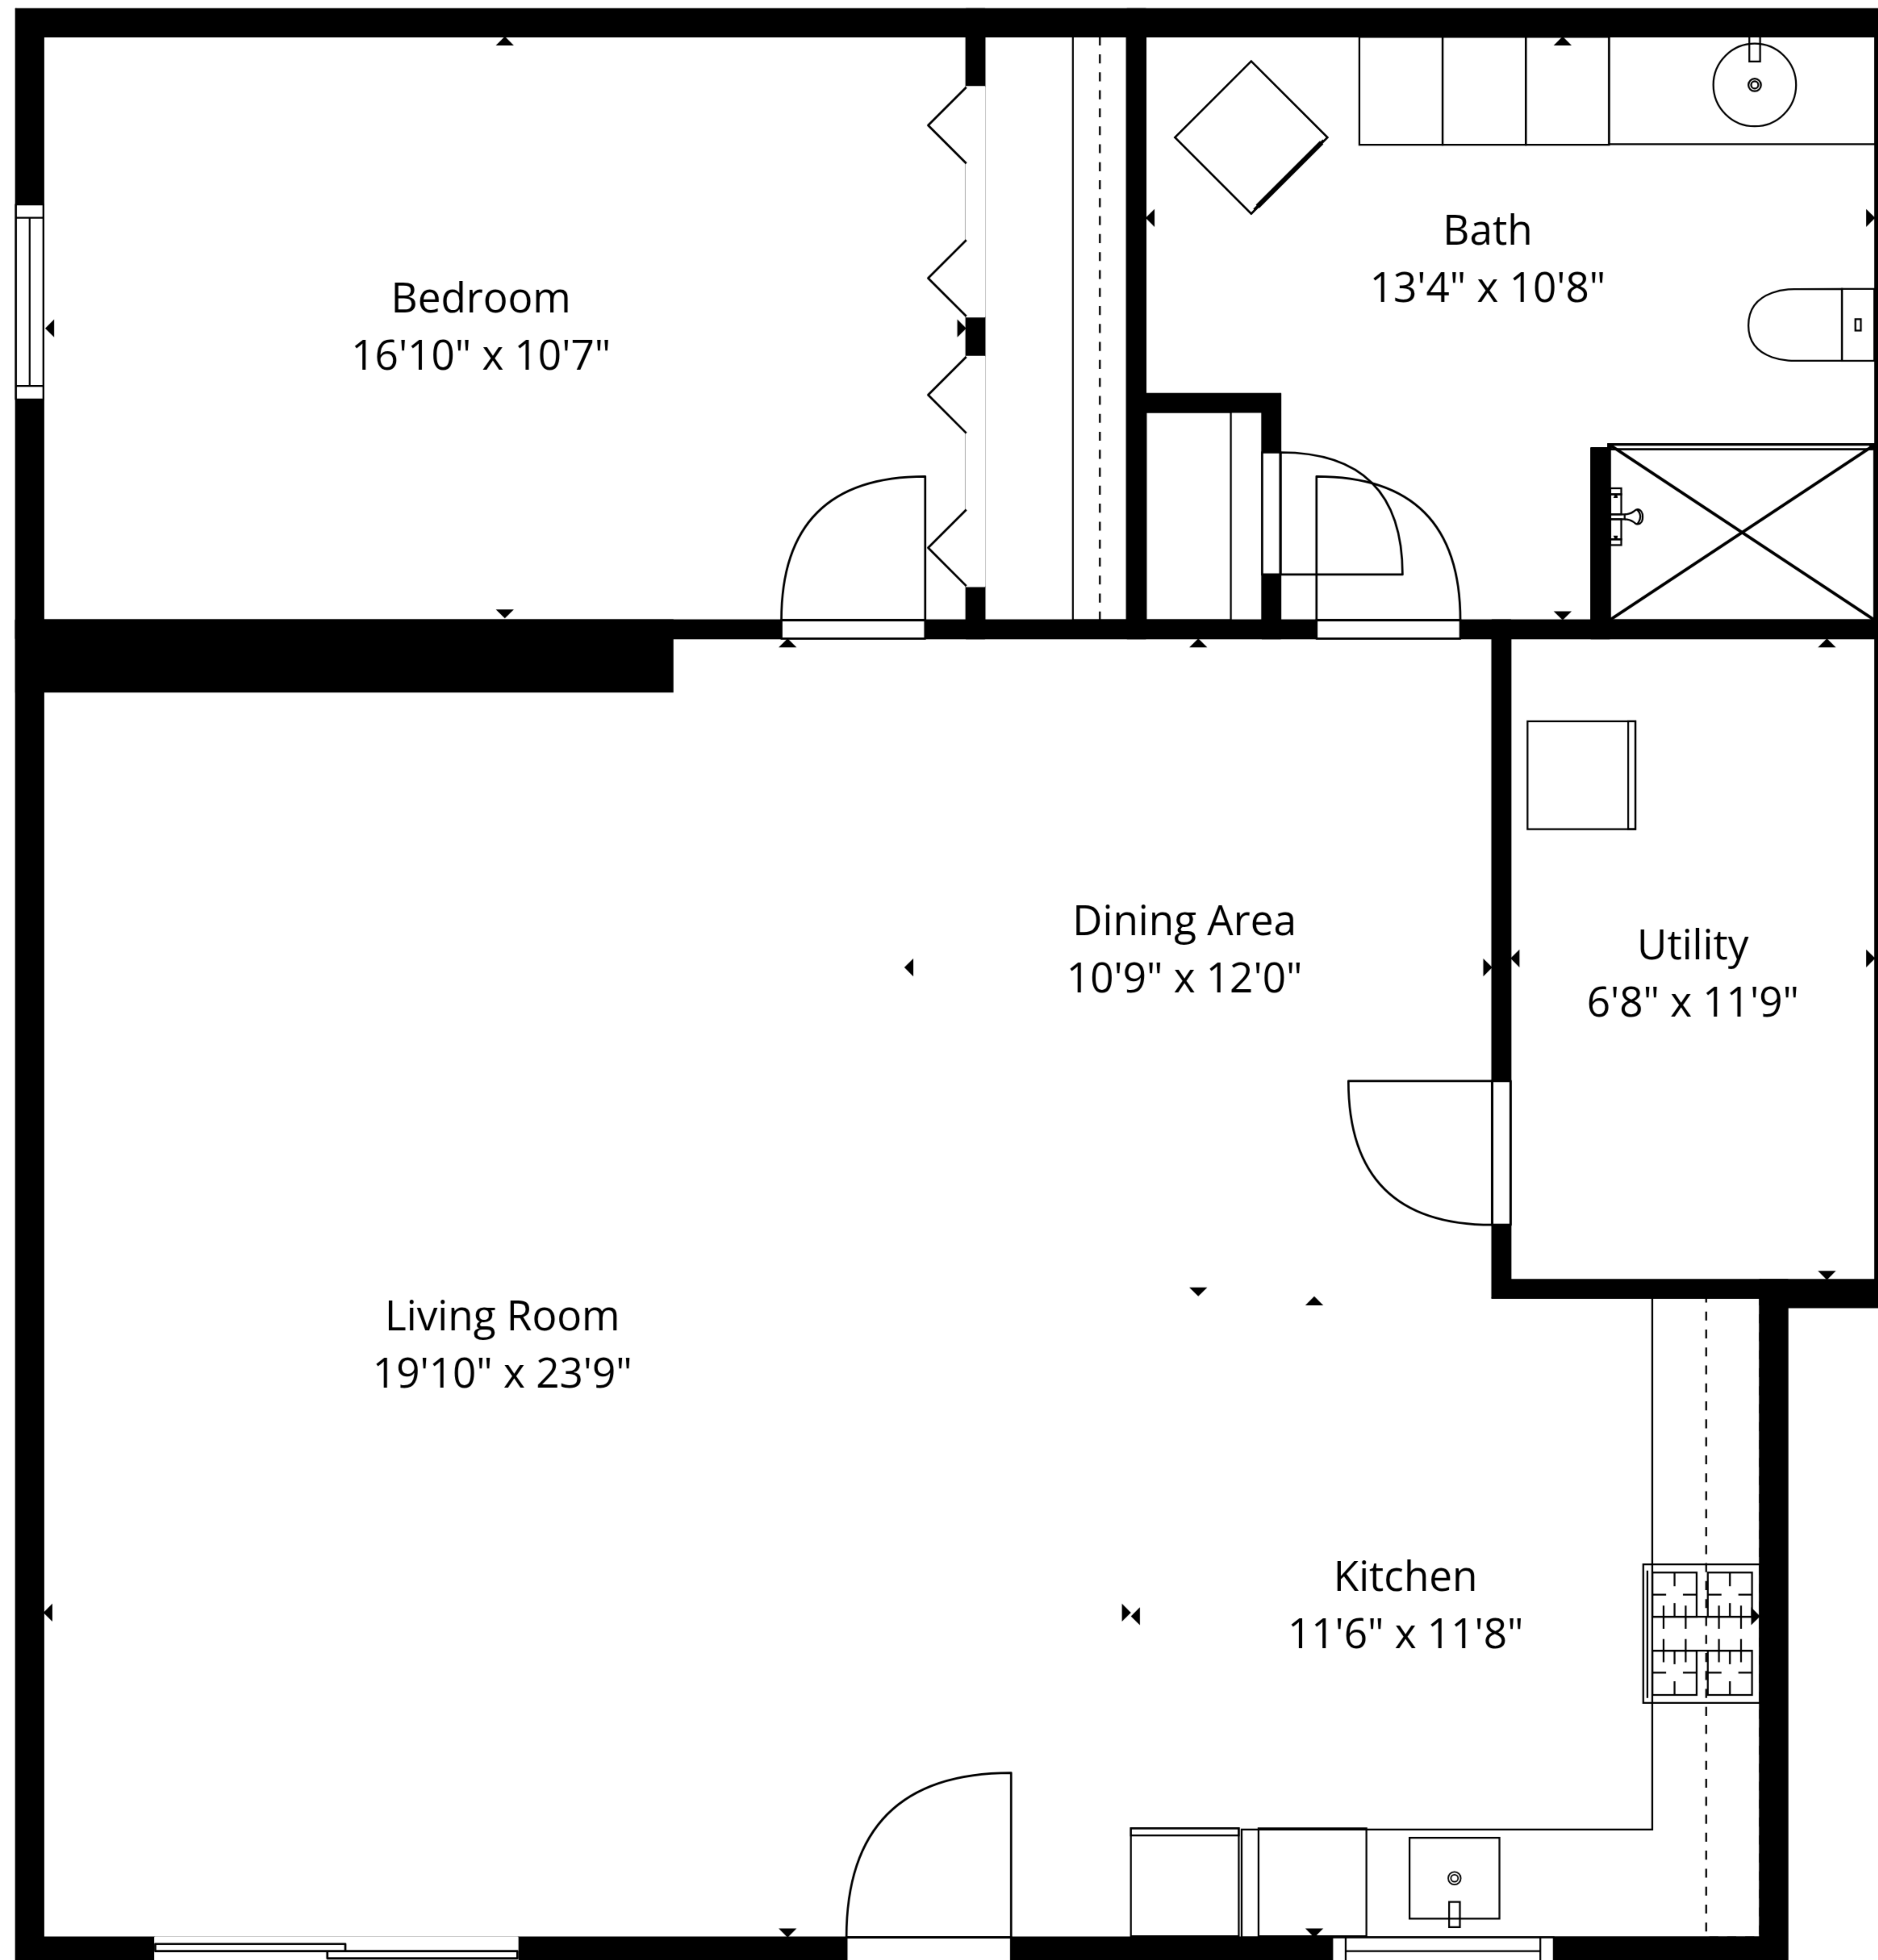

TOTAL: 1057 sq. ft
1st floor: 1057 sq. ft
EXCLUDED AREAS: UTILITY: 78 sq. ft, WALLS: 69 sq. ft

TOTAL: 1057 sq. ft
1st floor: 1057 sq. ft
EXCLUDED AREAS: UTILITY: 78 sq. ft, WALLS: 69 sq. ft