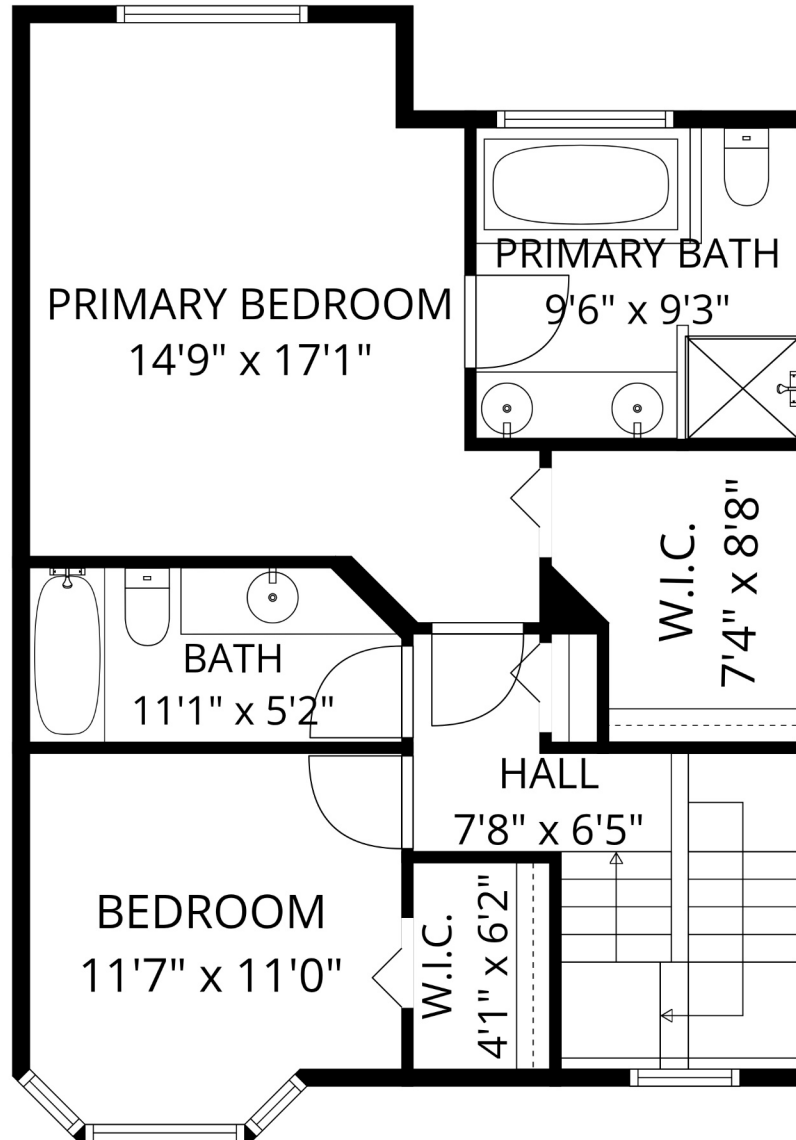

Estimated Areas:

Below Main: 457 sq. ft

Main Floor: 797 sq. ft

Above Main: 722 sq. ft

Total: 1976 Sq. Ft

#51 32339 7th Ave

Nash Harrison
(604) 855-6375

whynotnash@nashharrison.com

Estimated Areas:

Below Main: 457 sq. ft

Main Floor: 797 sq. ft

Above Main: 722 sq. ft

Total: 1976 Sq. Ft

Estimated Areas:

Below Main: 457 sq. ft

Main Floor: 797 sq. ft

Above Main: 722 sq. ft

Total: 1976 Sq. Ft

BELOW MAIN

MAIN FLOOR

ABOVE MAIN

Estimated Areas:

Below Main: 457 sq. ft
 Main Floor: 797 sq. ft
 Above Main: 722 sq. ft
Total: 1976 Sq. Ft