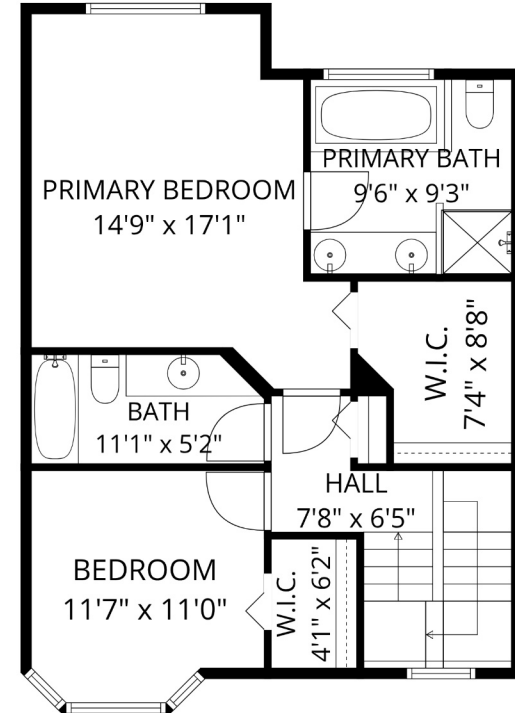

Estimated Areas:

Below Main: 457 sq. ft

Main Floor: 797 sq. ft

Above Main: 722 sq. ft

Total: 1976 Sq. Ft

#51 32339 7th Ave

Nash Harrison
(604) 855-6375

whynotnash@nashharrison.com

Estimated Areas:

Below Main: 457 sq. ft

Main Floor: 797 sq. ft

Above Main: 722 sq. ft

Total: 1976 Sq. Ft

Estimated Areas:

Below Main: 457 sq. ft

Main Floor: 797 sq. ft

Above Main: 722 sq. ft

Total: 1976 Sq. Ft

BELOW MAIN

MAIN FLOOR

ABOVE MAIN

Estimated Areas:

Below Main: 457 sq. ft
 Main Floor: 797 sq. ft
 Above Main: 722 sq. ft
Total: 1976 Sq. Ft