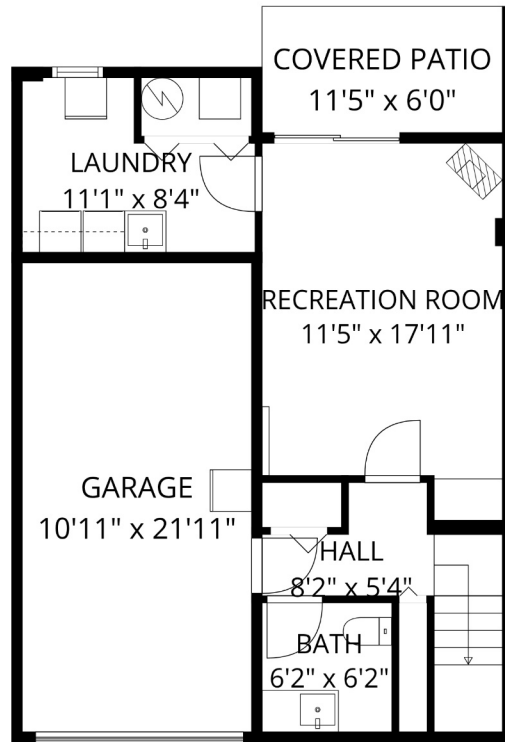

Estimated Areas:

Below Main: 457 sq. ft

Main Floor: 797 sq. ft

Above Main: 722 sq. ft

Total: 1976 Sq. Ft

#51 32339 7th Ave

Nash Harrison
(604) 855-6375

whynotnash@nashharrison.com

Estimated Areas:

Below Main: 457 sq. ft

Main Floor: 797 sq. ft

Above Main: 722 sq. ft

Total: 1976 Sq. Ft

Estimated Areas:

Below Main: 457 sq. ft

Main Floor: 797 sq. ft

Above Main: 722 sq. ft

Total: 1976 Sq. Ft

BELOW MAIN

MAIN FLOOR

ABOVE MAIN

Estimated Areas:

Below Main: 457 sq. ft
 Main Floor: 797 sq. ft
 Above Main: 722 sq. ft
Total: 1976 Sq. Ft