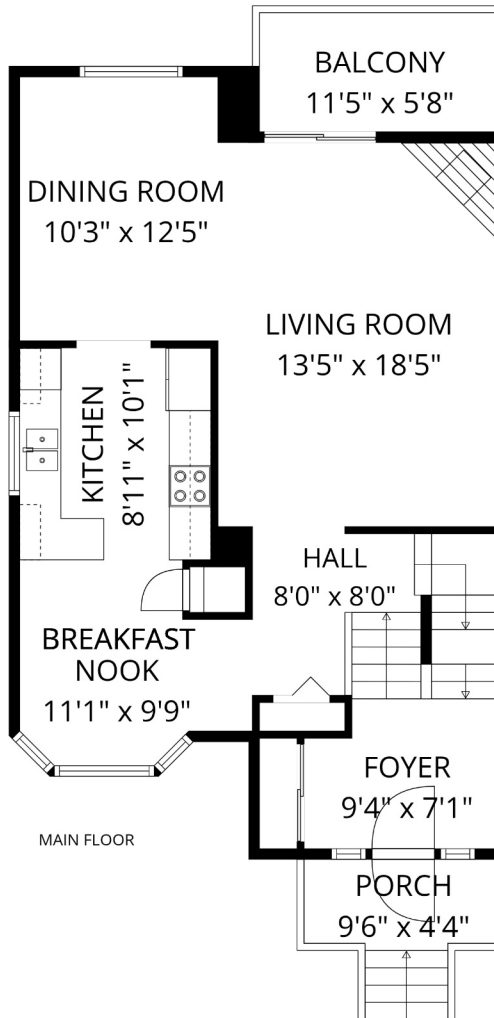

Estimated Areas:

Below Main: 457 sq. ft

Main Floor: 797 sq. ft

Above Main: 722 sq. ft

Total: 1976 Sq. Ft

#51 32339 7th Ave

Nash Harrison
(604) 855-6375

whynotnash@nashharrison.com

Estimated Areas:

Below Main: 457 sq. ft

Main Floor: 797 sq. ft

Above Main: 722 sq. ft

Total: 1976 Sq. Ft

Estimated Areas:

Below Main: 457 sq. ft

Main Floor: 797 sq. ft

Above Main: 722 sq. ft

Total: 1976 Sq. Ft

BELOW MAIN

MAIN FLOOR

ABOVE MAIN

Estimated Areas:

Below Main: 457 sq. ft
 Main Floor: 797 sq. ft
 Above Main: 722 sq. ft
Total: 1976 Sq. Ft