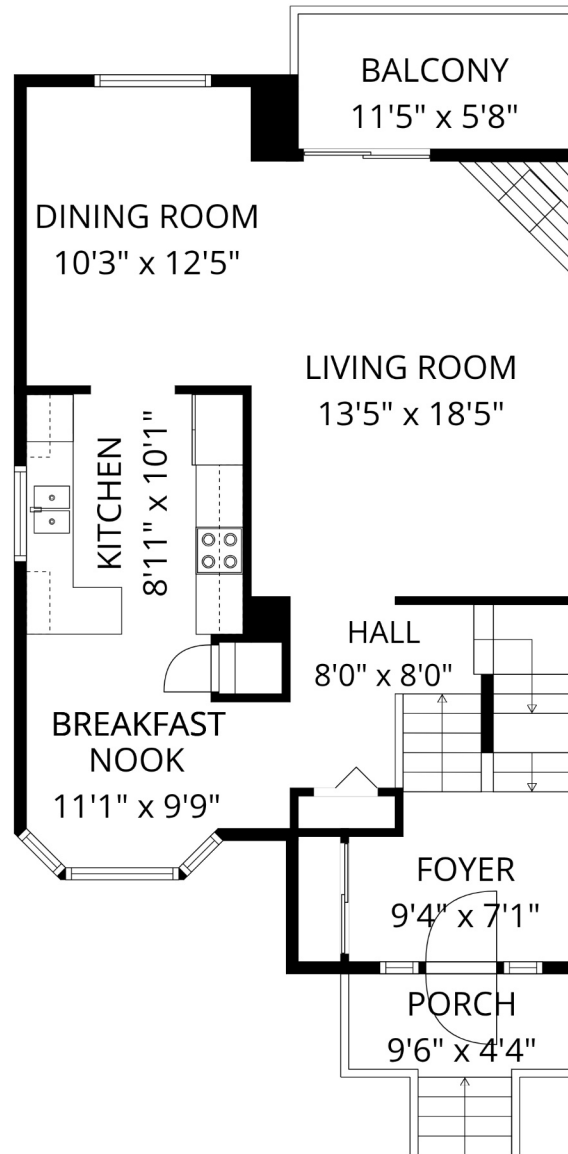

Estimated Areas:

Below Main: 457 sq. ft

Main Floor: 797 sq. ft

Above Main: 722 sq. ft

Total: 1976 Sq. Ft

#51 32339 7th Ave

Nash Harrison
(604) 855-6375

whynotnash@nashharrison.com

Estimated Areas:

Below Main: 457 sq. ft

Main Floor: 797 sq. ft

Above Main: 722 sq. ft

Total: 1976 Sq. Ft

Estimated Areas:

Below Main: 457 sq. ft

Main Floor: 797 sq. ft

Above Main: 722 sq. ft

Total: 1976 Sq. Ft

BELOW MAIN

MAIN FLOOR

ABOVE MAIN

Estimated Areas:

Below Main: 457 sq. ft
 Main Floor: 797 sq. ft
 Above Main: 722 sq. ft
Total: 1976 Sq. Ft