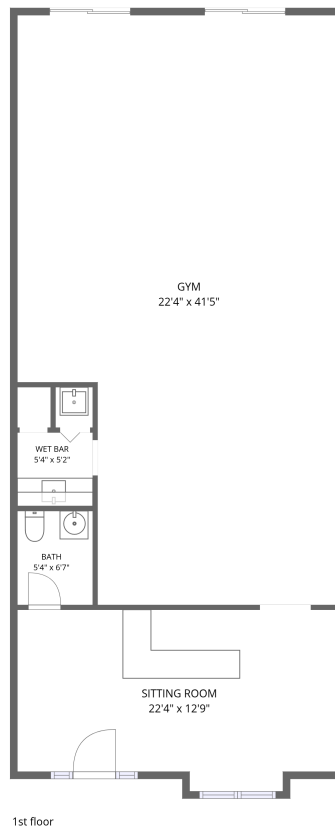

Home data report

20604 Gordon Park Square, Ashburn, Loudoun County, Virginia,  
United States, 20147, 130

**Total Area: 1197 sq. ft**

1st Floor: 1197 sq. ft

Excluded: Walls: 76 sq. ft

## Property summary

 **1** Floors

 **1** Half baths

20604 Gordon Park Square, Ashburn, Loudoun County, Virginia,  
United States, 20147, 130

**1** Floor 1 - Wet Bar

---

Dimensions: 5'4" x 5'2"  
Area: 27 sq. ft  
Counted as living area: Yes

Heated: Yes  
Finished: Yes  
Enclosed: Yes  
Contiguous: Yes  
Permitted: Yes  
Wet space: No  
Addition: No  
Conversion: No

**4** Floor 1 - Sitting Room

---

Dimensions: 22'4" x 12'9"  
Area: 263 sq. ft  
Counted as living area: Yes

Heated: Yes  
Finished: Yes  
Enclosed: Yes  
Contiguous: Yes  
Permitted: Yes  
Wet space: No  
Addition: No  
Conversion: No