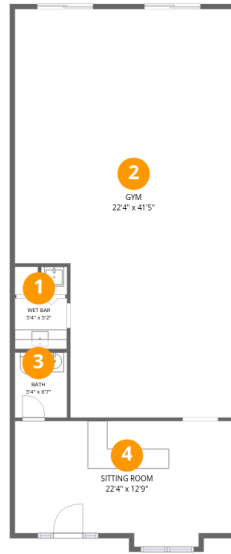

Home data report

20604 Gordon Park Square, Ashburn, Loudoun County, Virginia,  
United States, 20147, 130

**Total Area: 1197 sq. ft**

1st Floor: 1197 sq. ft

Excluded: Walls: 76 sq. ft

## Room dimensions

Floor 1

Total:1197sqft Excluded: 0sqft

#		Dimensions	sqft	Counted as living area
1	Wet Bar	5'4" x 5'2"	27 sq. ft	Yes
2	Gym	22'4" x 41'5"	837 sq. ft	Yes
3	Bath	5'4" x 6'7"	35 sq. ft	Yes
4	Sitting Room	22'4" x 12'9"	263 sq. ft	Yes

20604 Gordon Park Square, Ashburn, Loudoun County, Virginia,  
United States, 20147, 130

**1** Floor 1 - Wet Bar

---

Dimensions: 5'4" x 5'2"  
Area: 27 sq. ft  
Counted as living area: Yes

Heated: Yes  
Finished: Yes  
Enclosed: Yes  
Contiguous: Yes  
Permitted: Yes  
Wet space: No  
Addition: No  
Conversion: No

**4** Floor 1 - Sitting Room

---

Dimensions: 22'4" x 12'9"  
Area: 263 sq. ft  
Counted as living area: Yes

Heated: Yes  
Finished: Yes  
Enclosed: Yes  
Contiguous: Yes  
Permitted: Yes  
Wet space: No  
Addition: No  
Conversion: No