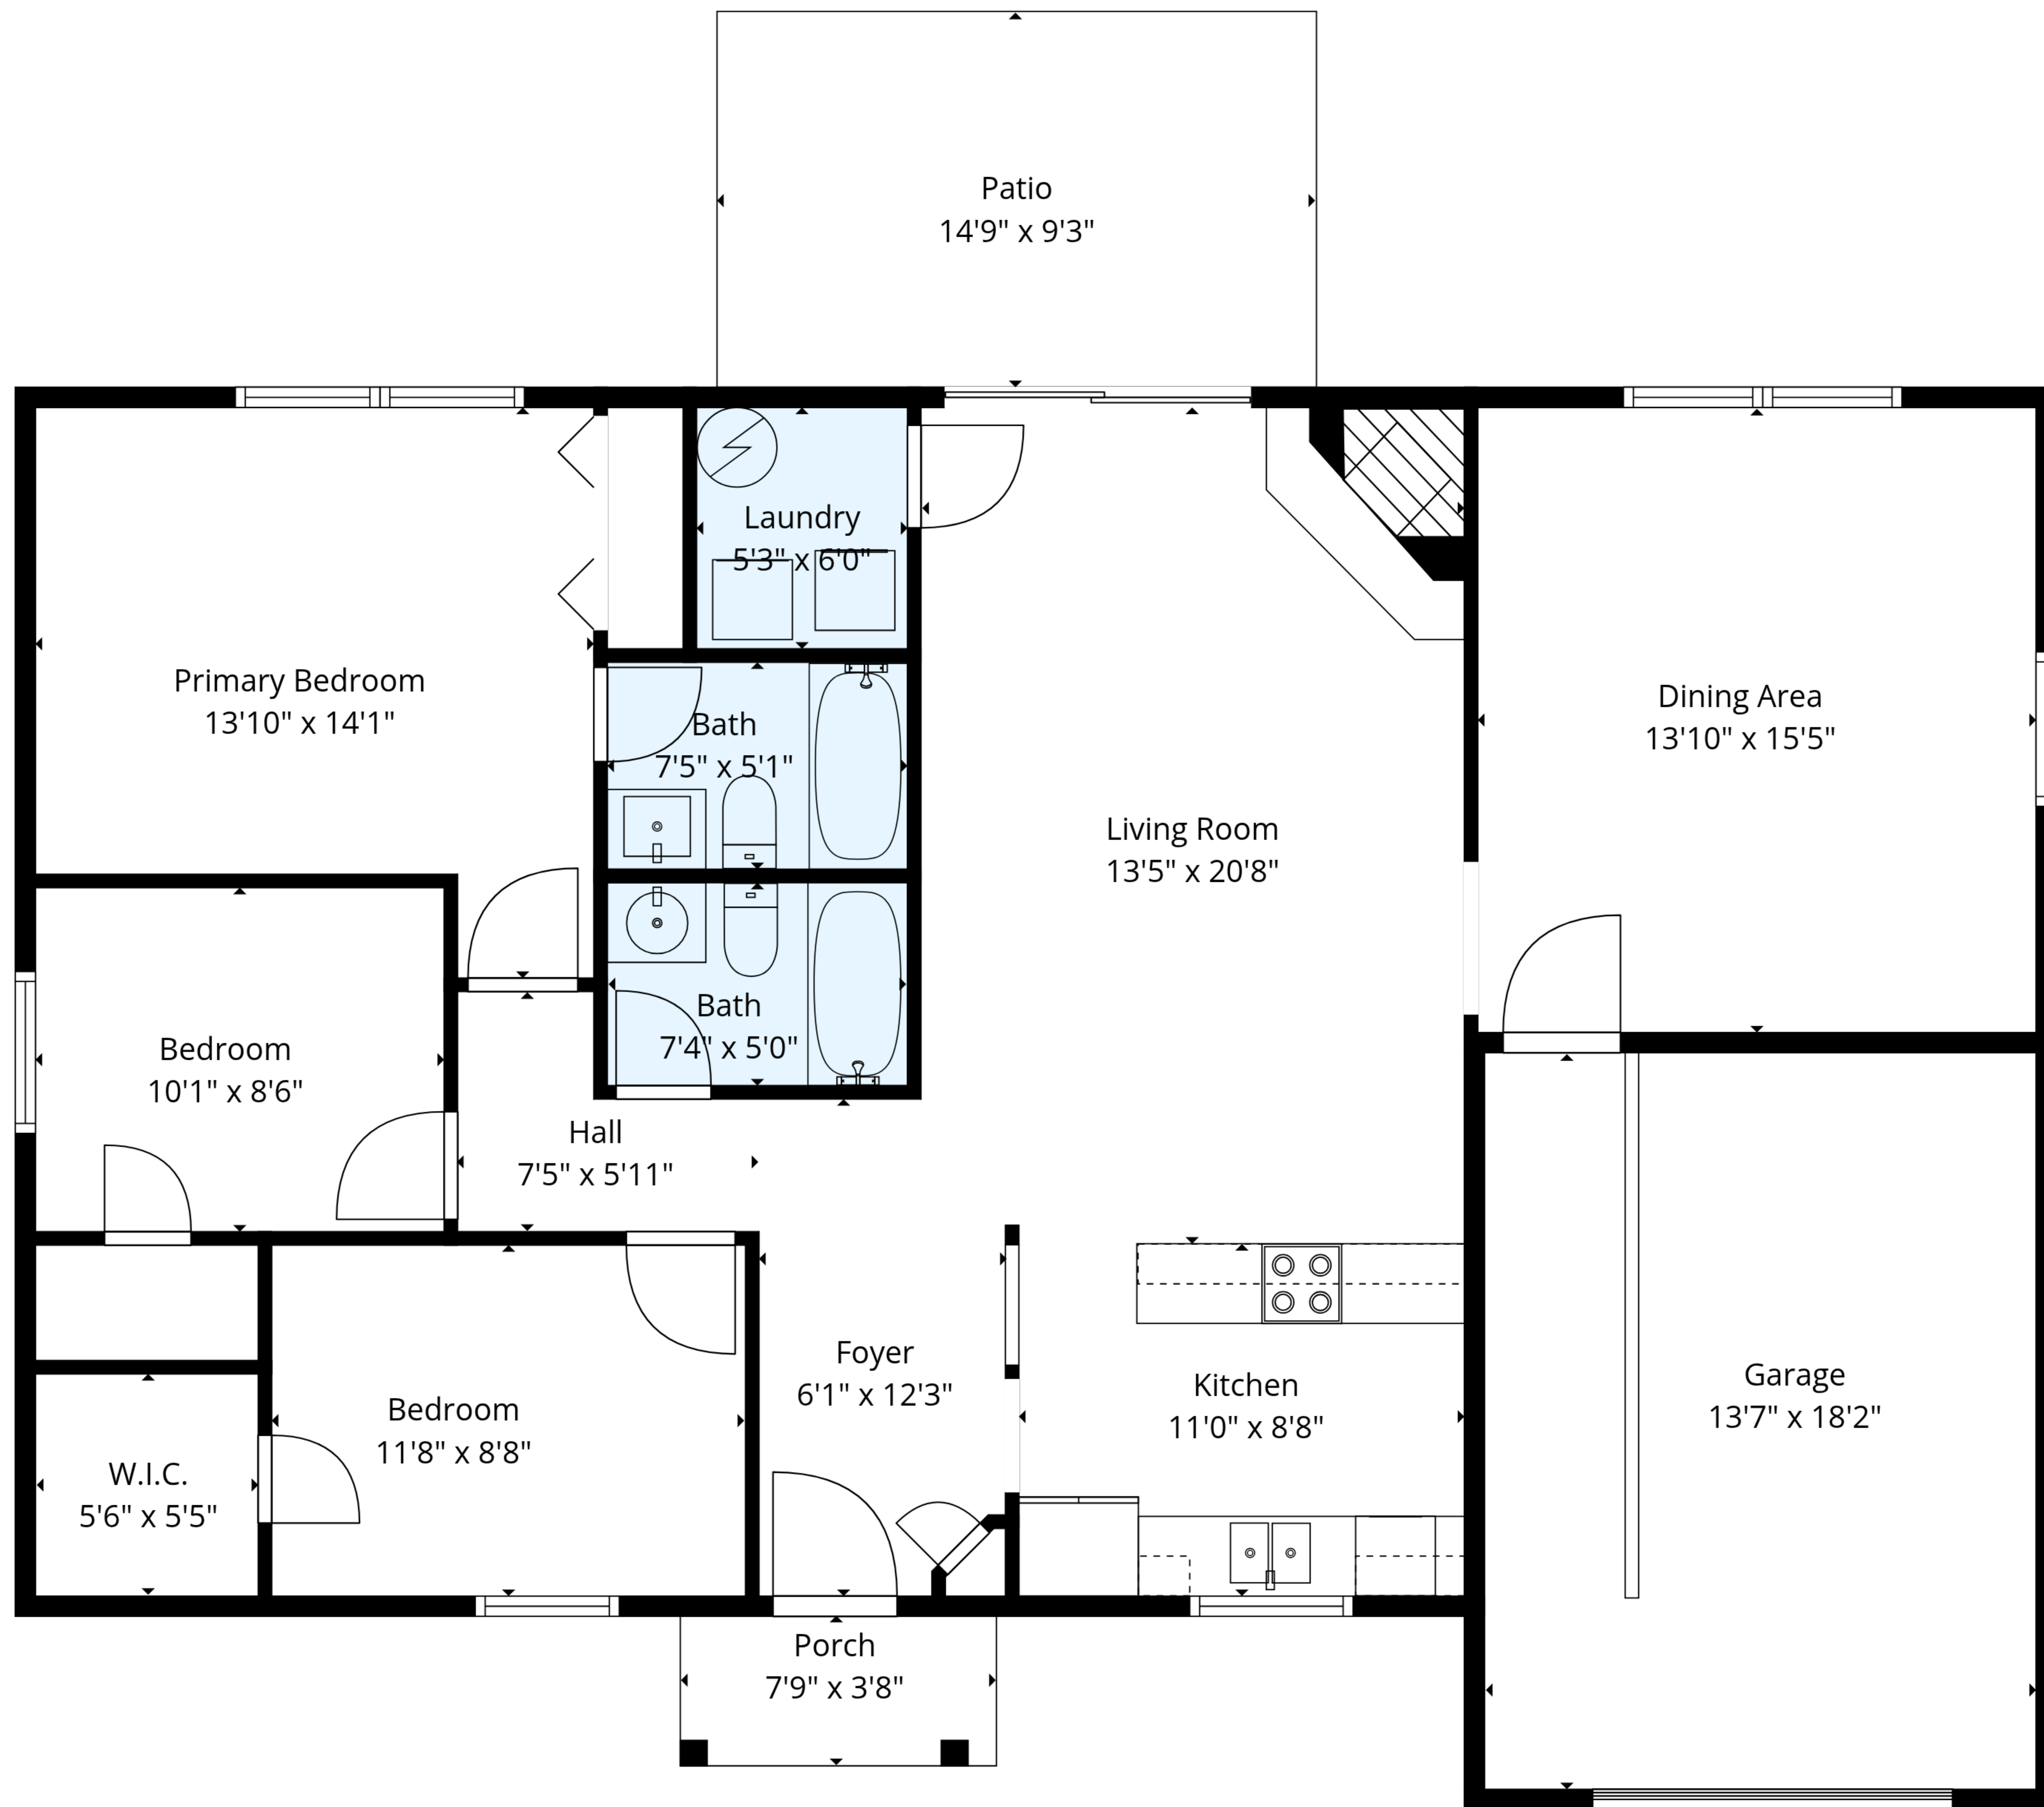

TOTAL: 1255 sq. ft
 1st floor: 1255 sq. ft
 EXCLUDED AREAS: GARAGE: 248 sq. ft, PORCH: 29 sq. ft, PATIO: 138 sq. ft,
 WALLS: 99 sq. ft

TOTAL: 1255 sq. ft
 1st floor: 1255 sq. ft
 EXCLUDED AREAS: GARAGE: 248 sq. ft, PORCH: 29 sq. ft, PATIO: 138 sq. ft,
 WALLS: 99 sq. ft