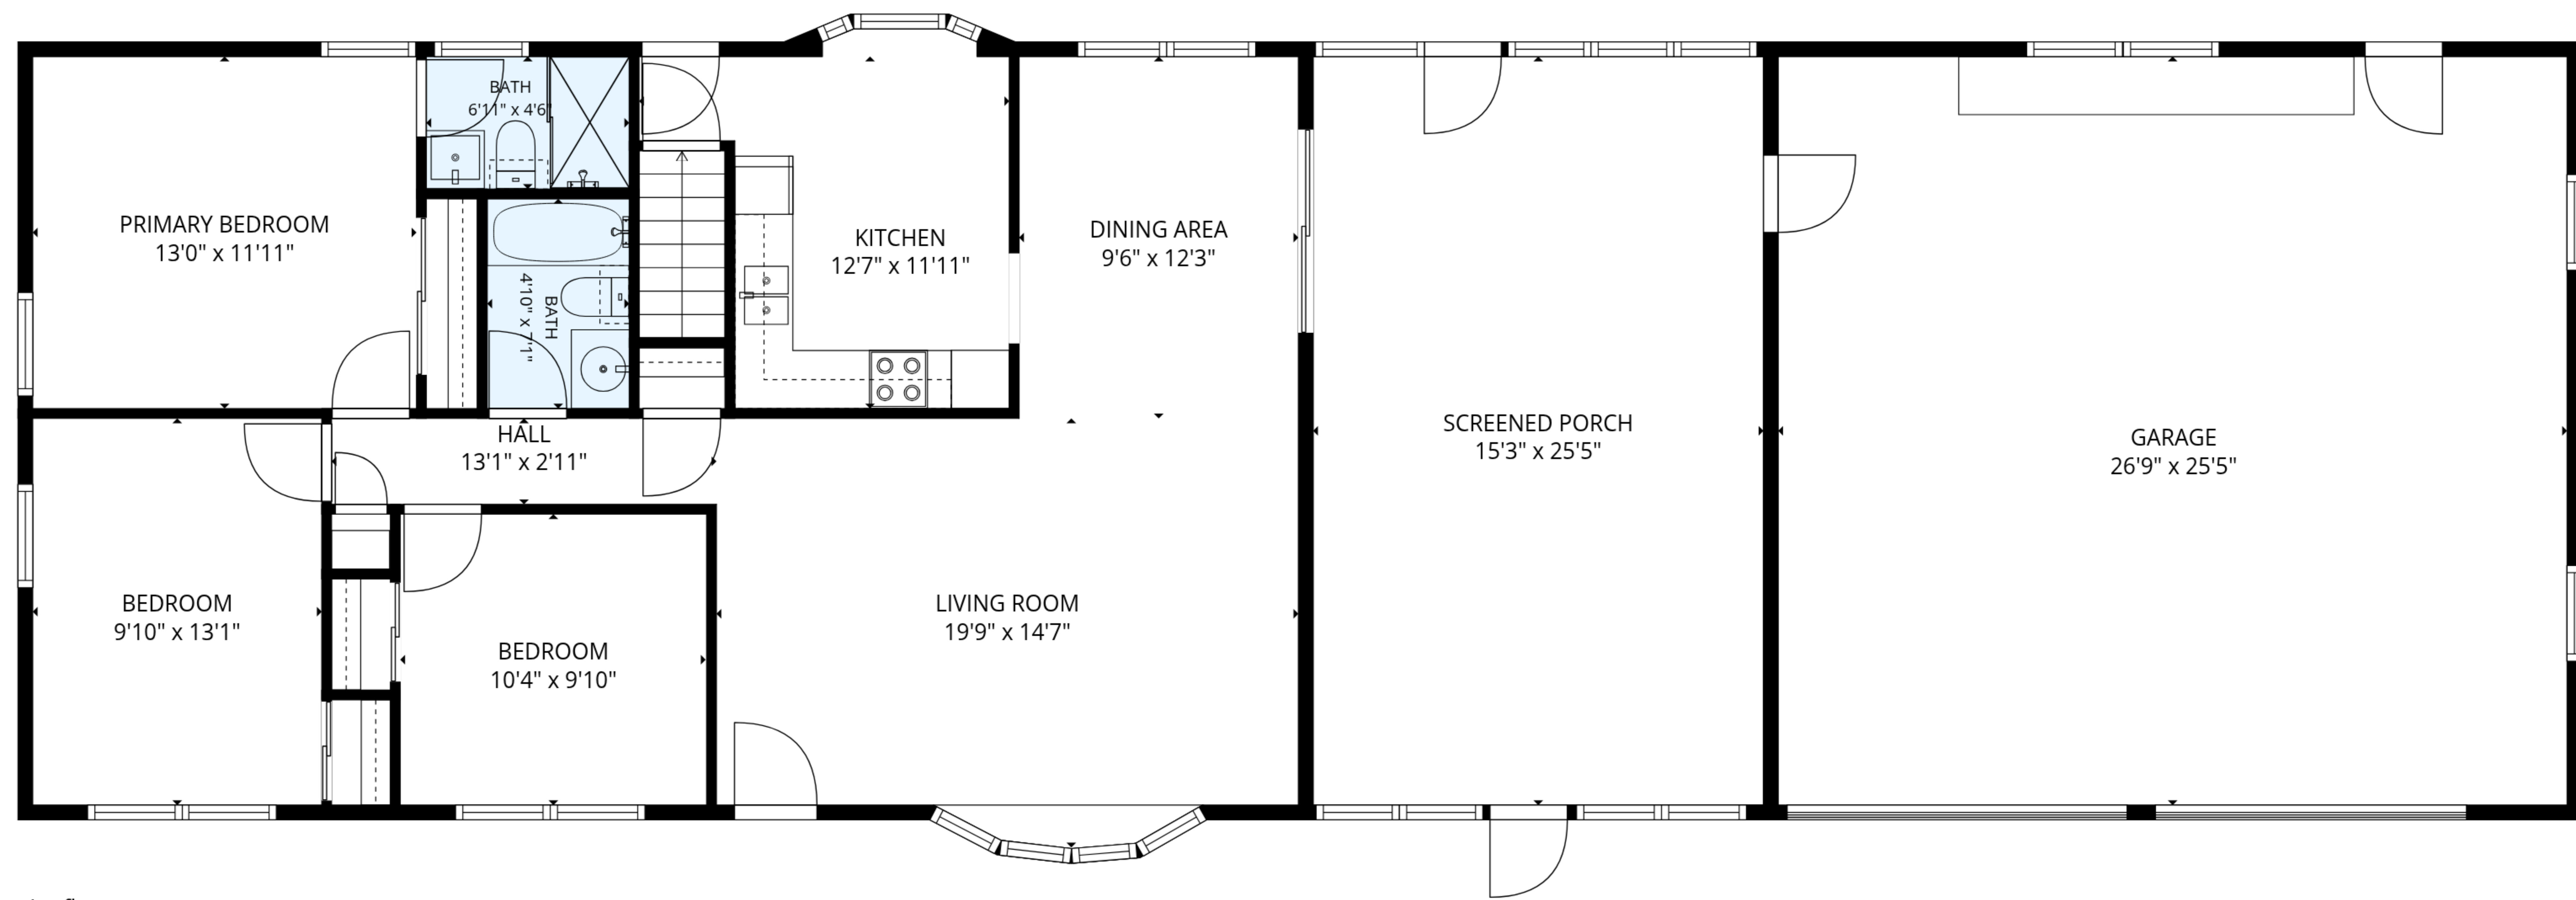

**TOTAL: 1799 sq. ft**

Basement: 700 sq. ft, 1st floor: 1099 sq. ft

EXCLUDED AREAS: UTILITY: 261 sq. ft, STORAGE: 136 sq. ft, GARAGE: 679 sq. ft,  
SCREENED PORCH: 388 sq. ft, BAY WINDOW: 5 sq. ft, WALLS: 210 sq. ft

MEASUREMENTS ARE DEEMED RELIABLE BUT ARE NOT GUARANTEED.

**TOTAL: 1799 sq. ft**

Basement: 700 sq. ft, 1st floor: 1099 sq. ft

EXCLUDED AREAS: UTILITY: 261 sq. ft, STORAGE: 136 sq. ft, GARAGE: 679 sq. ft,  
 SCREENED PORCH: 388 sq. ft, BAY WINDOW: 5 sq. ft, WALLS: 210 sq. ft

MEASUREMENTS ARE DEEMED RELIABLE BUT ARE NOT GUARANTEED.

1st floor

Basement

**TOTAL: 1799 sq. ft**

Basement: 700 sq. ft, 1st floor: 1099 sq. ft

EXCLUDED AREAS: UTILITY: 261 sq. ft, STORAGE: 136 sq. ft, GARAGE: 679 sq. ft,  
 SCREENED PORCH: 388 sq. ft, BAY WINDOW: 5 sq. ft, WALLS: 210 sq. ft