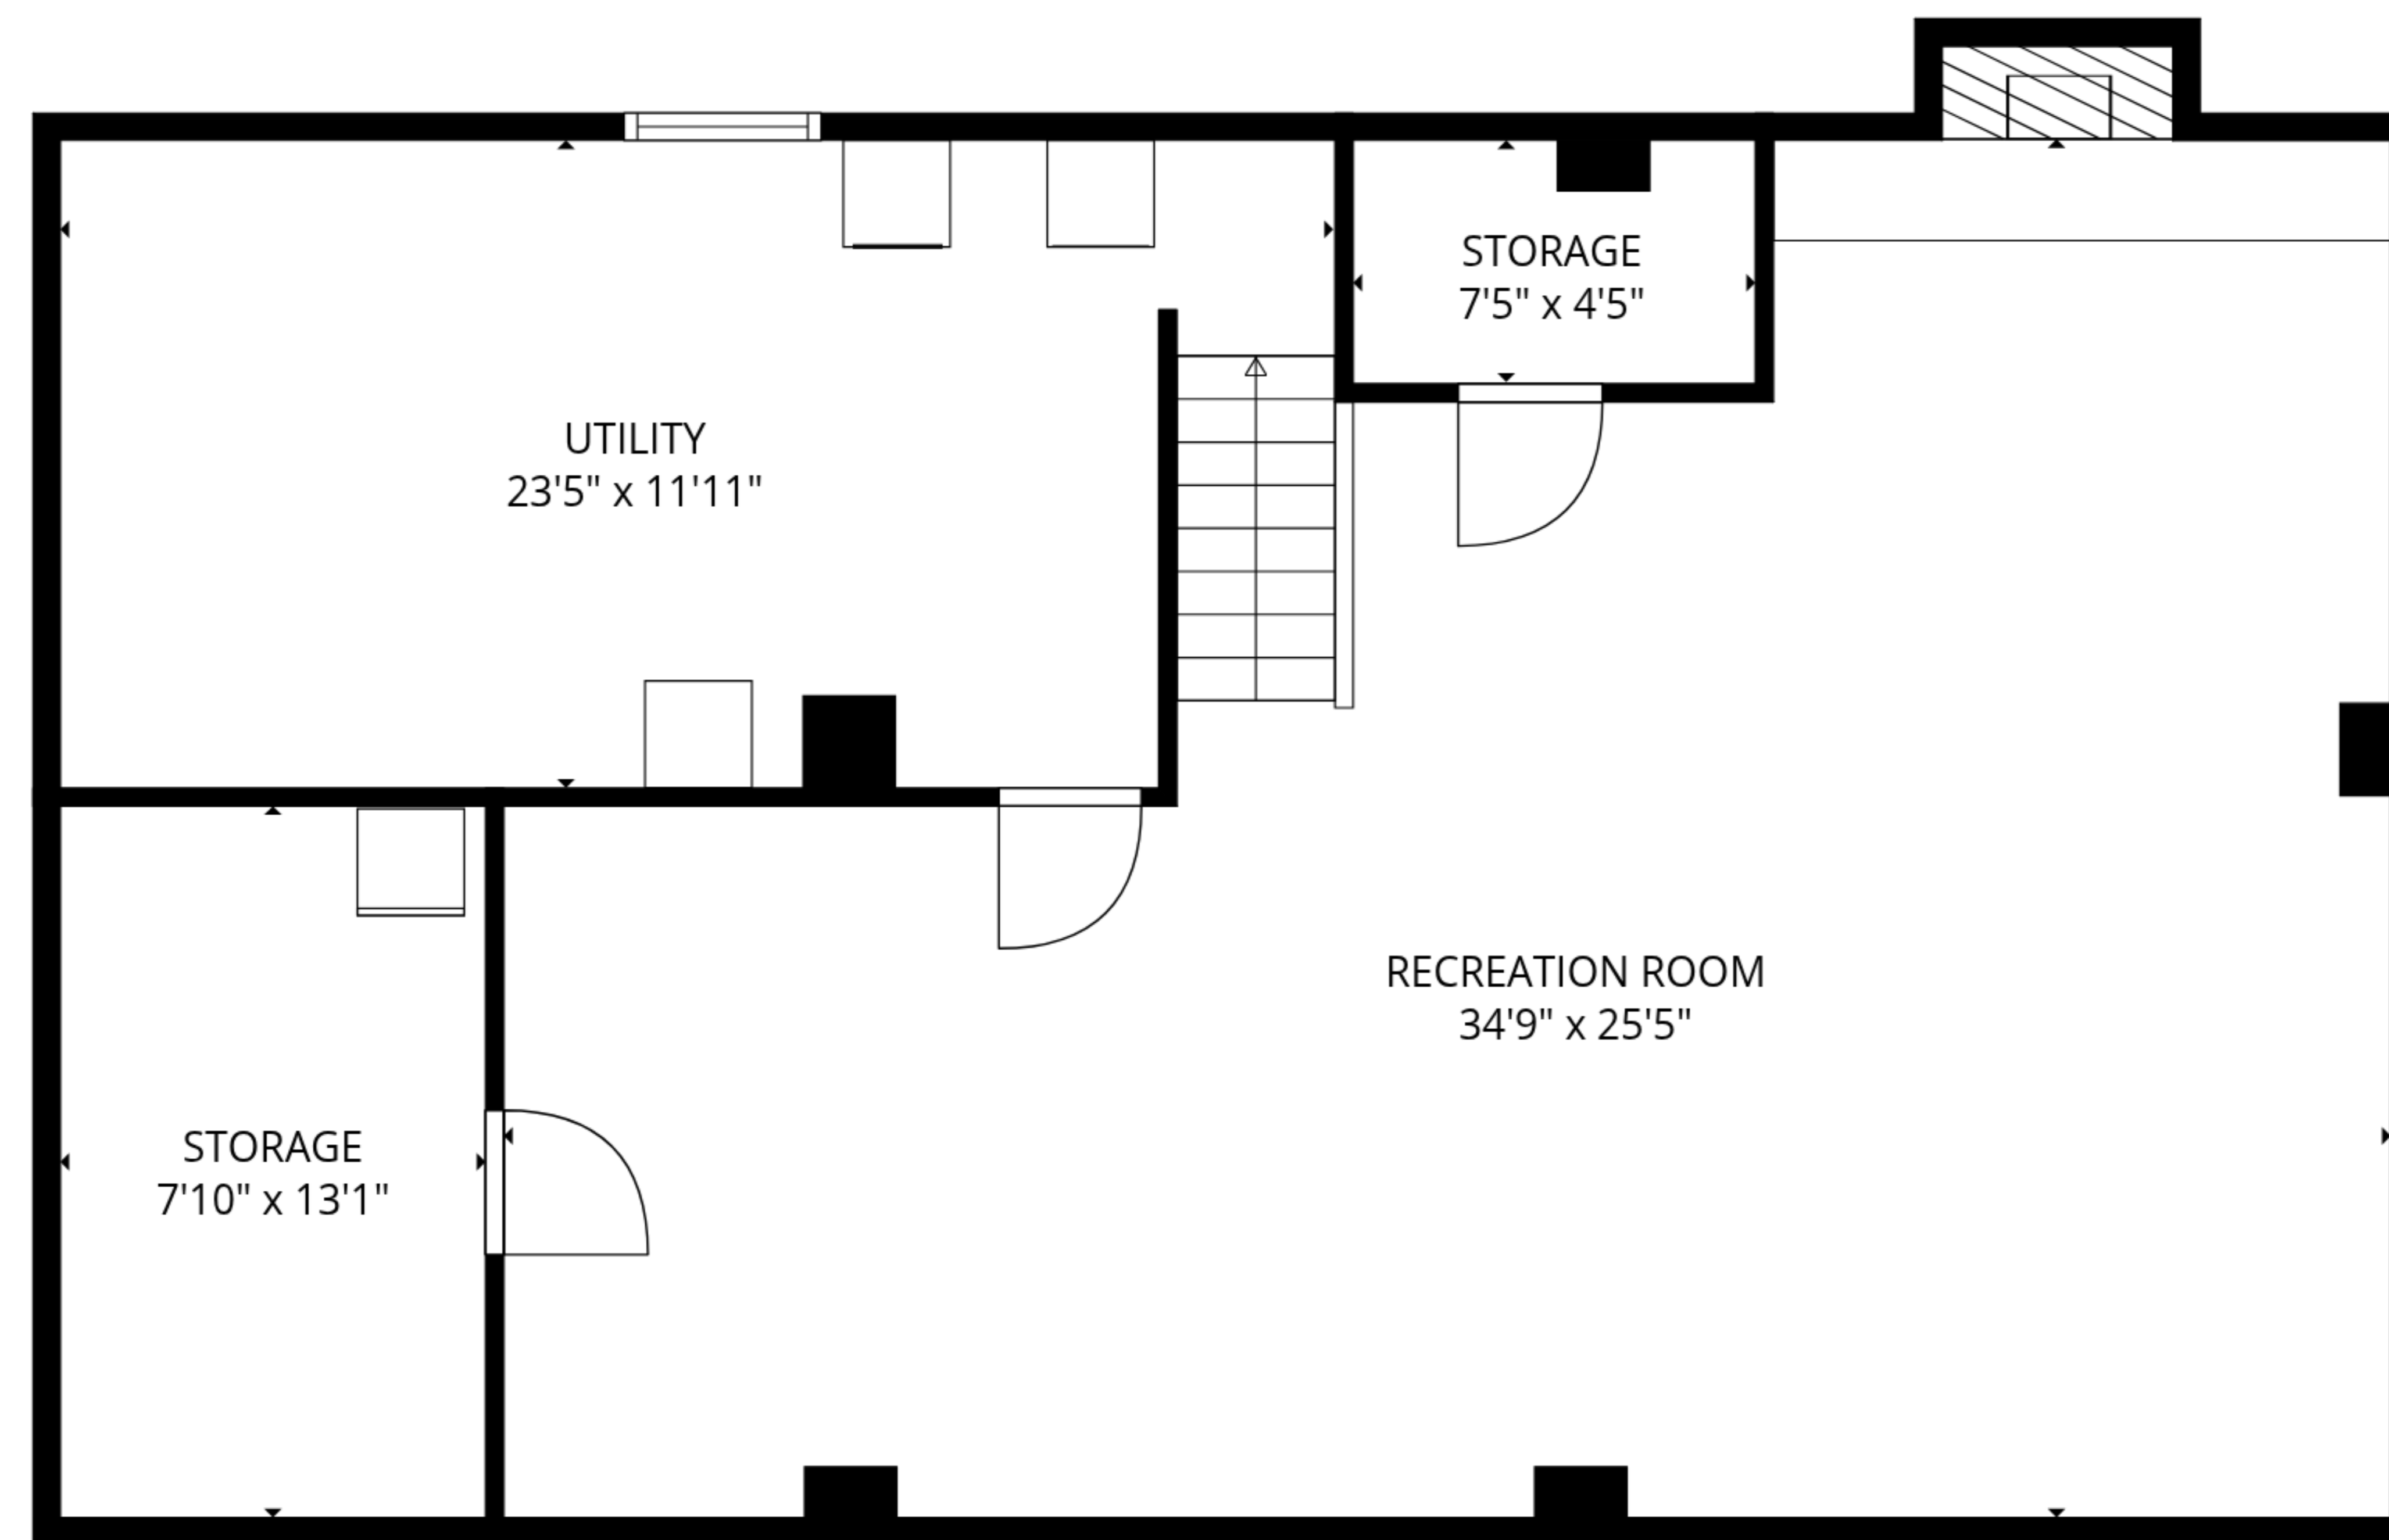

**TOTAL: 1799 sq. ft**

Basement: 700 sq. ft, 1st floor: 1099 sq. ft

EXCLUDED AREAS: UTILITY: 261 sq. ft, STORAGE: 136 sq. ft, GARAGE: 679 sq. ft,  
SCREENED PORCH: 388 sq. ft, BAY WINDOW: 5 sq. ft, WALLS: 210 sq. ft

MEASUREMENTS ARE DEEMED RELIABLE BUT ARE NOT GUARANTEED.

**TOTAL: 1799 sq. ft**

Basement: 700 sq. ft, 1st floor: 1099 sq. ft

EXCLUDED AREAS: UTILITY: 261 sq. ft, STORAGE: 136 sq. ft, GARAGE: 679 sq. ft,  
 SCREENED PORCH: 388 sq. ft, BAY WINDOW: 5 sq. ft, WALLS: 210 sq. ft

MEASUREMENTS ARE DEEMED RELIABLE BUT ARE NOT GUARANTEED.

1st floor

Basement

**TOTAL: 1799 sq. ft**

Basement: 700 sq. ft, 1st floor: 1099 sq. ft

EXCLUDED AREAS: UTILITY: 261 sq. ft, STORAGE: 136 sq. ft, GARAGE: 679 sq. ft,  
 SCREENED PORCH: 388 sq. ft, BAY WINDOW: 5 sq. ft, WALLS: 210 sq. ft