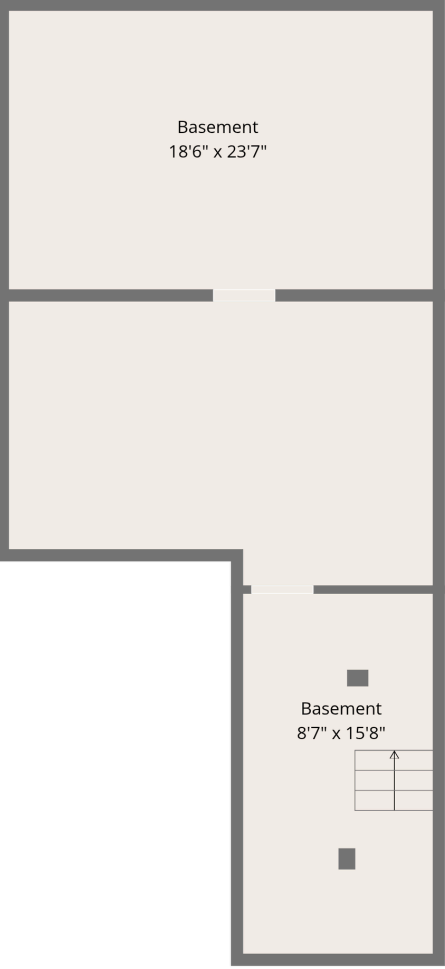

| 2835 Lunar Ct | | | |
|--|----------------|------------|------------|
| Measurements are highly reliable but not exact. If critical, buyer to verify on site. | | | |
| Floor | Area (sq. ft.) | | |
| | Finished | Unfinished | Garage |
| Basement | | 613 | |
| Main | 613 | | 189 |
| Upper | 782 | | |
| Total | 1395 | 613 | 189 |

Basement
5'4" Ceiling Height

Main Level
9' Ceiling Height

Upper Level