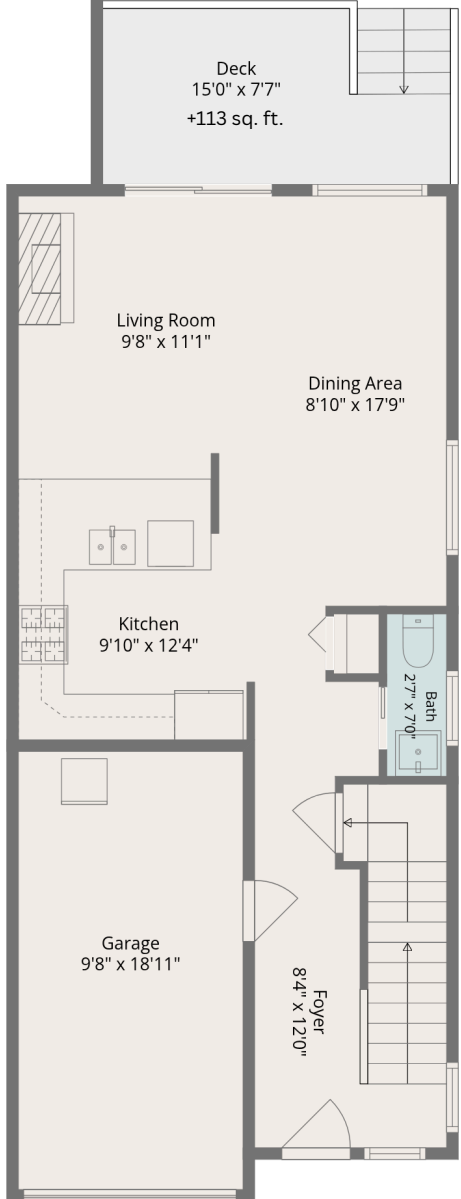

| 2835 Lunar Ct | | | |
|--|----------------|------------|------------|
| Measurements are highly reliable but not exact. If critical, buyer to verify on site. | | | |
| Floor | Area (sq. ft.) | | |
| | Finished | Unfinished | Garage |
| Basement | | 613 | |
| Main | 613 | | 189 |
| Upper | 782 | | |
| Total | 1395 | 613 | 189 |

Basement
5'4" Ceiling Height

Main Level
9' Ceiling Height

Upper Level