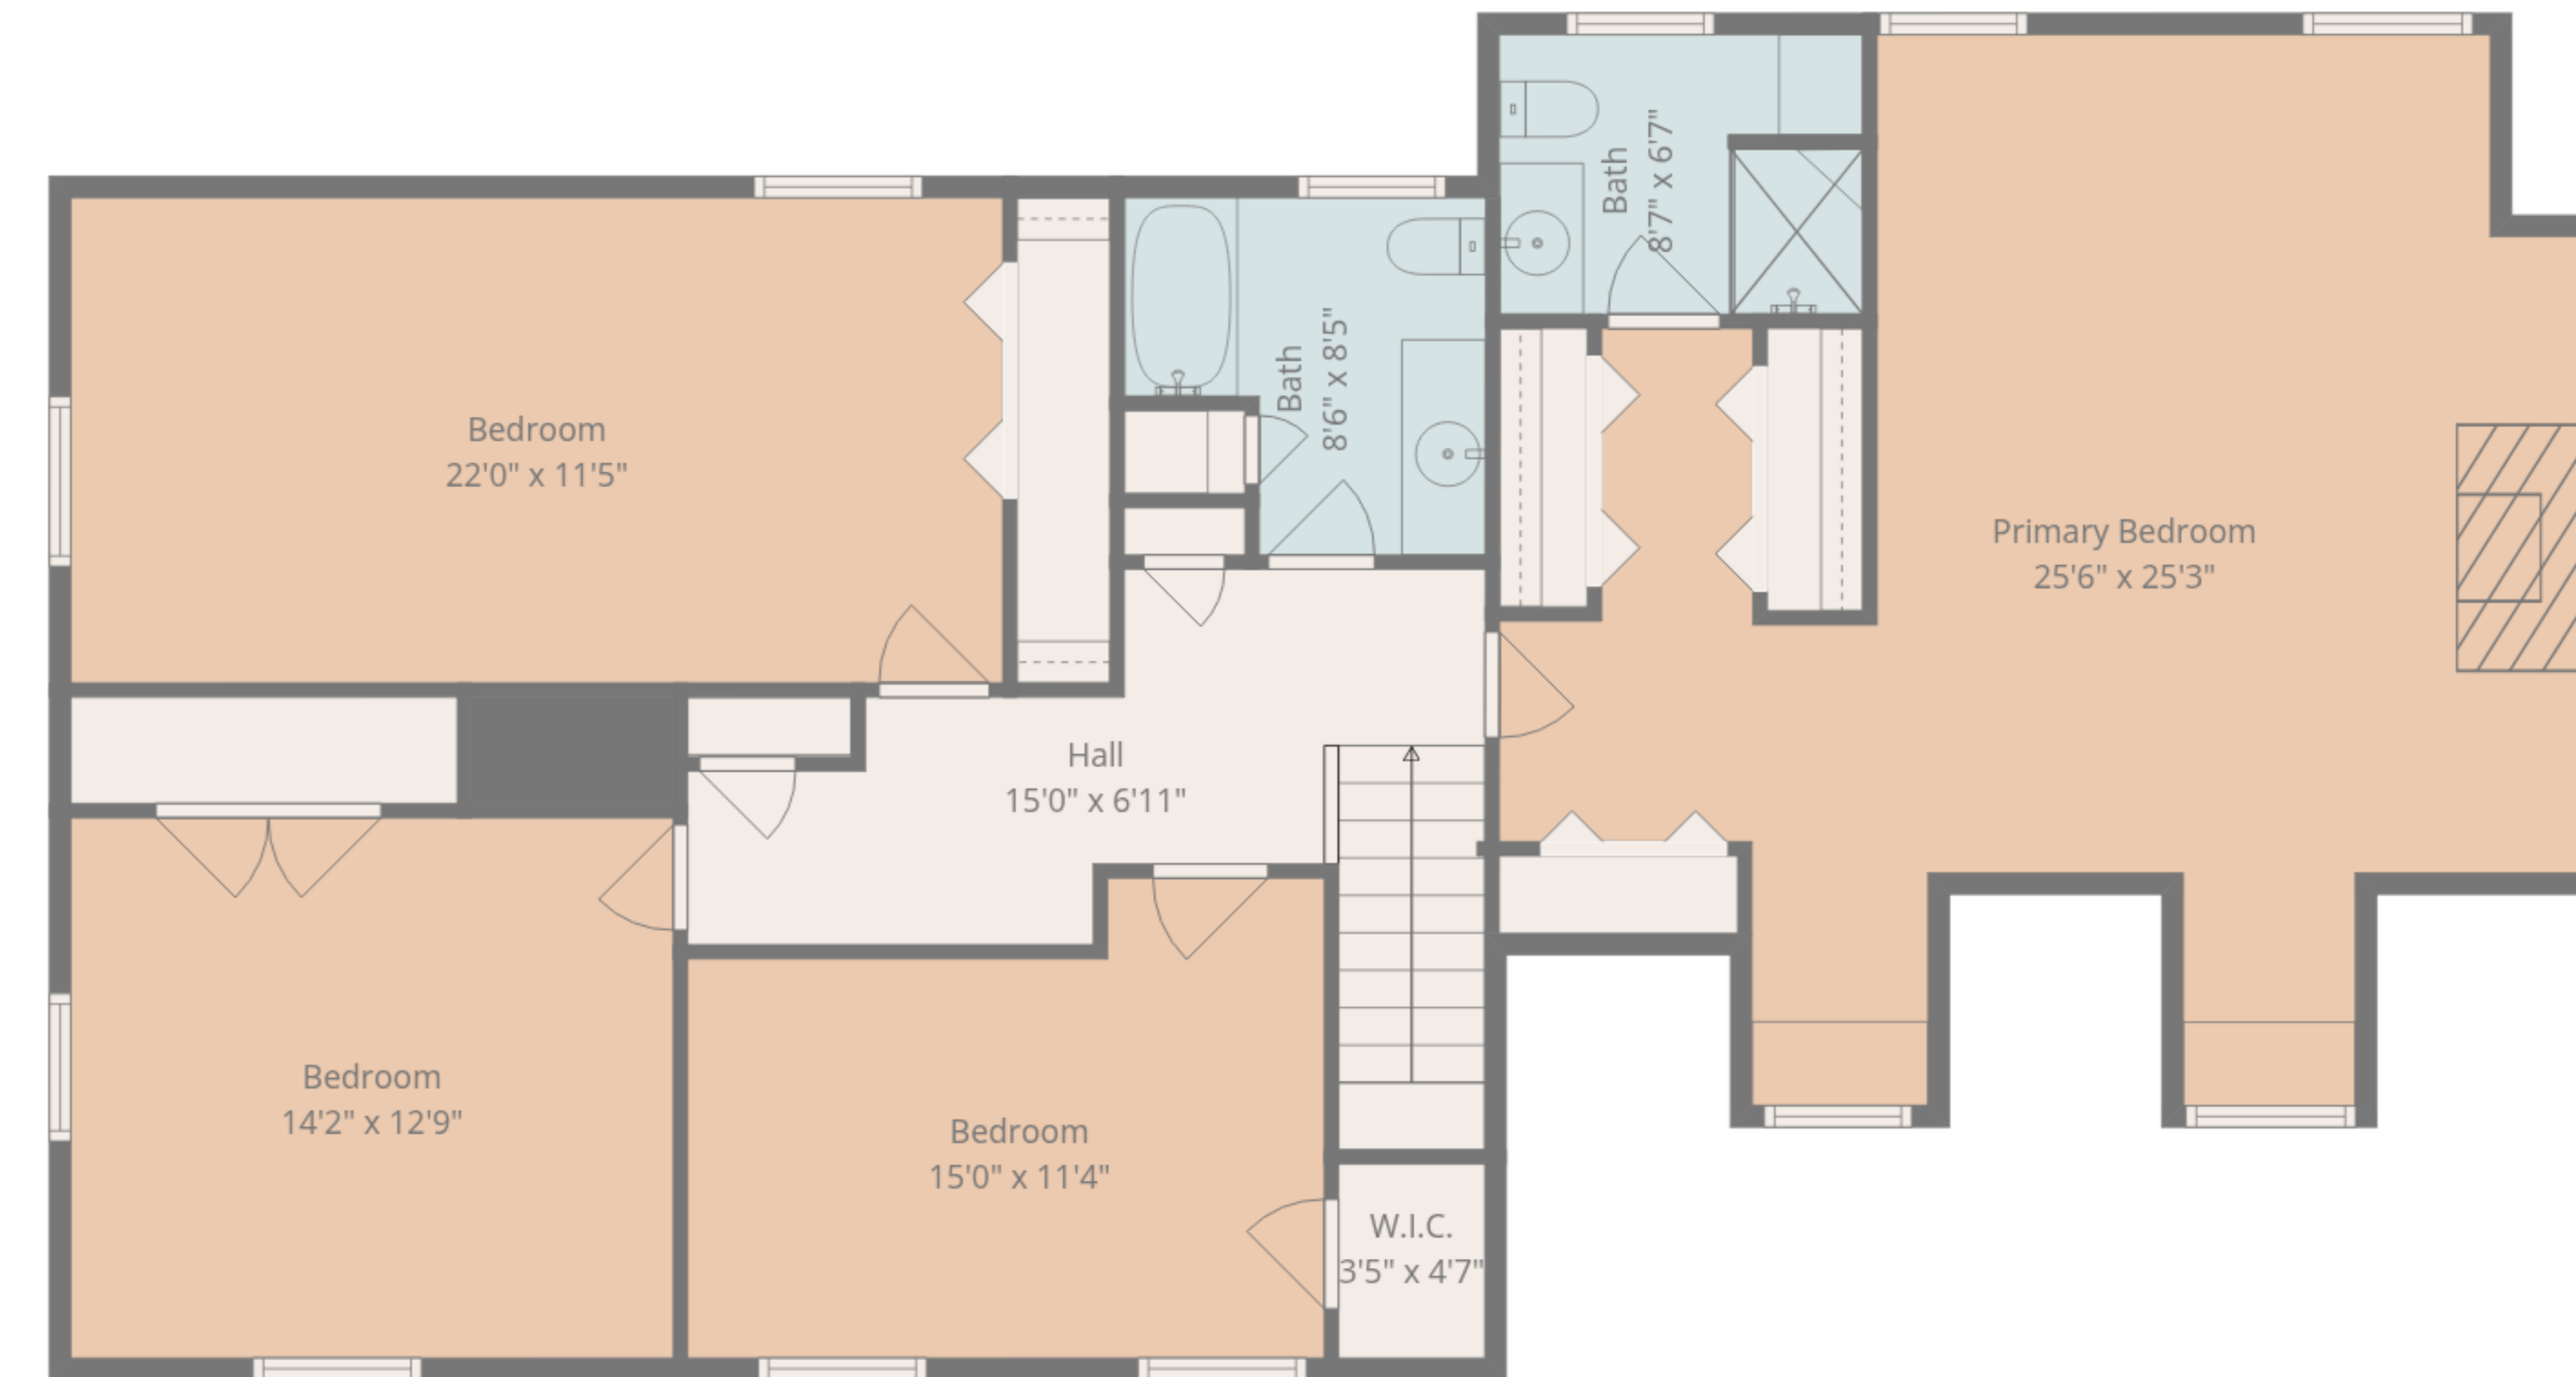

**Total: 4037 sq. ft**

Basement: 524 sq. Ft, 1st Floor: 2048 sq. Ft, 2nd Floor: 1465 sq. ft  
 Excluded Areas: Undefined: 13 sq. Ft, Utility: 346 sq. Ft, Garage: 830 sq. Ft,  
 Deck: 410 sq. Ft, Patio: 48 sq. Ft, Walls: 344 sq. ft

Measurement Deemed Highly Reliable But Not Guaranteed!

**Total: 4037 sq. ft**

Basement: 524 sq. Ft, 1st Floor: 2048 sq. Ft, 2nd Floor: 1465 sq. ft  
 Excluded Areas: Undefined: 13 sq. Ft, Utility: 346 sq. Ft, Garage: 830 sq. Ft,  
 Deck: 410 sq. Ft, Patio: 48 sq. Ft, Walls: 344 sq. ft

Measurement Deemed Highly Reliable But Not Guaranteed!

1st Floor

2nd Floor

Basement

**Total: 4037 sq. ft**

Basement: 524 sq. Ft, 1st Floor: 2048 sq. Ft, 2nd Floor: 1465 sq. ft  
 Excluded Areas: Undefined: 13 sq. Ft, Utility: 346 sq. Ft, Garage: 830 sq. Ft,  
 Deck: 410 sq. Ft, Patio: 48 sq. Ft, Walls: 344 sq. ft