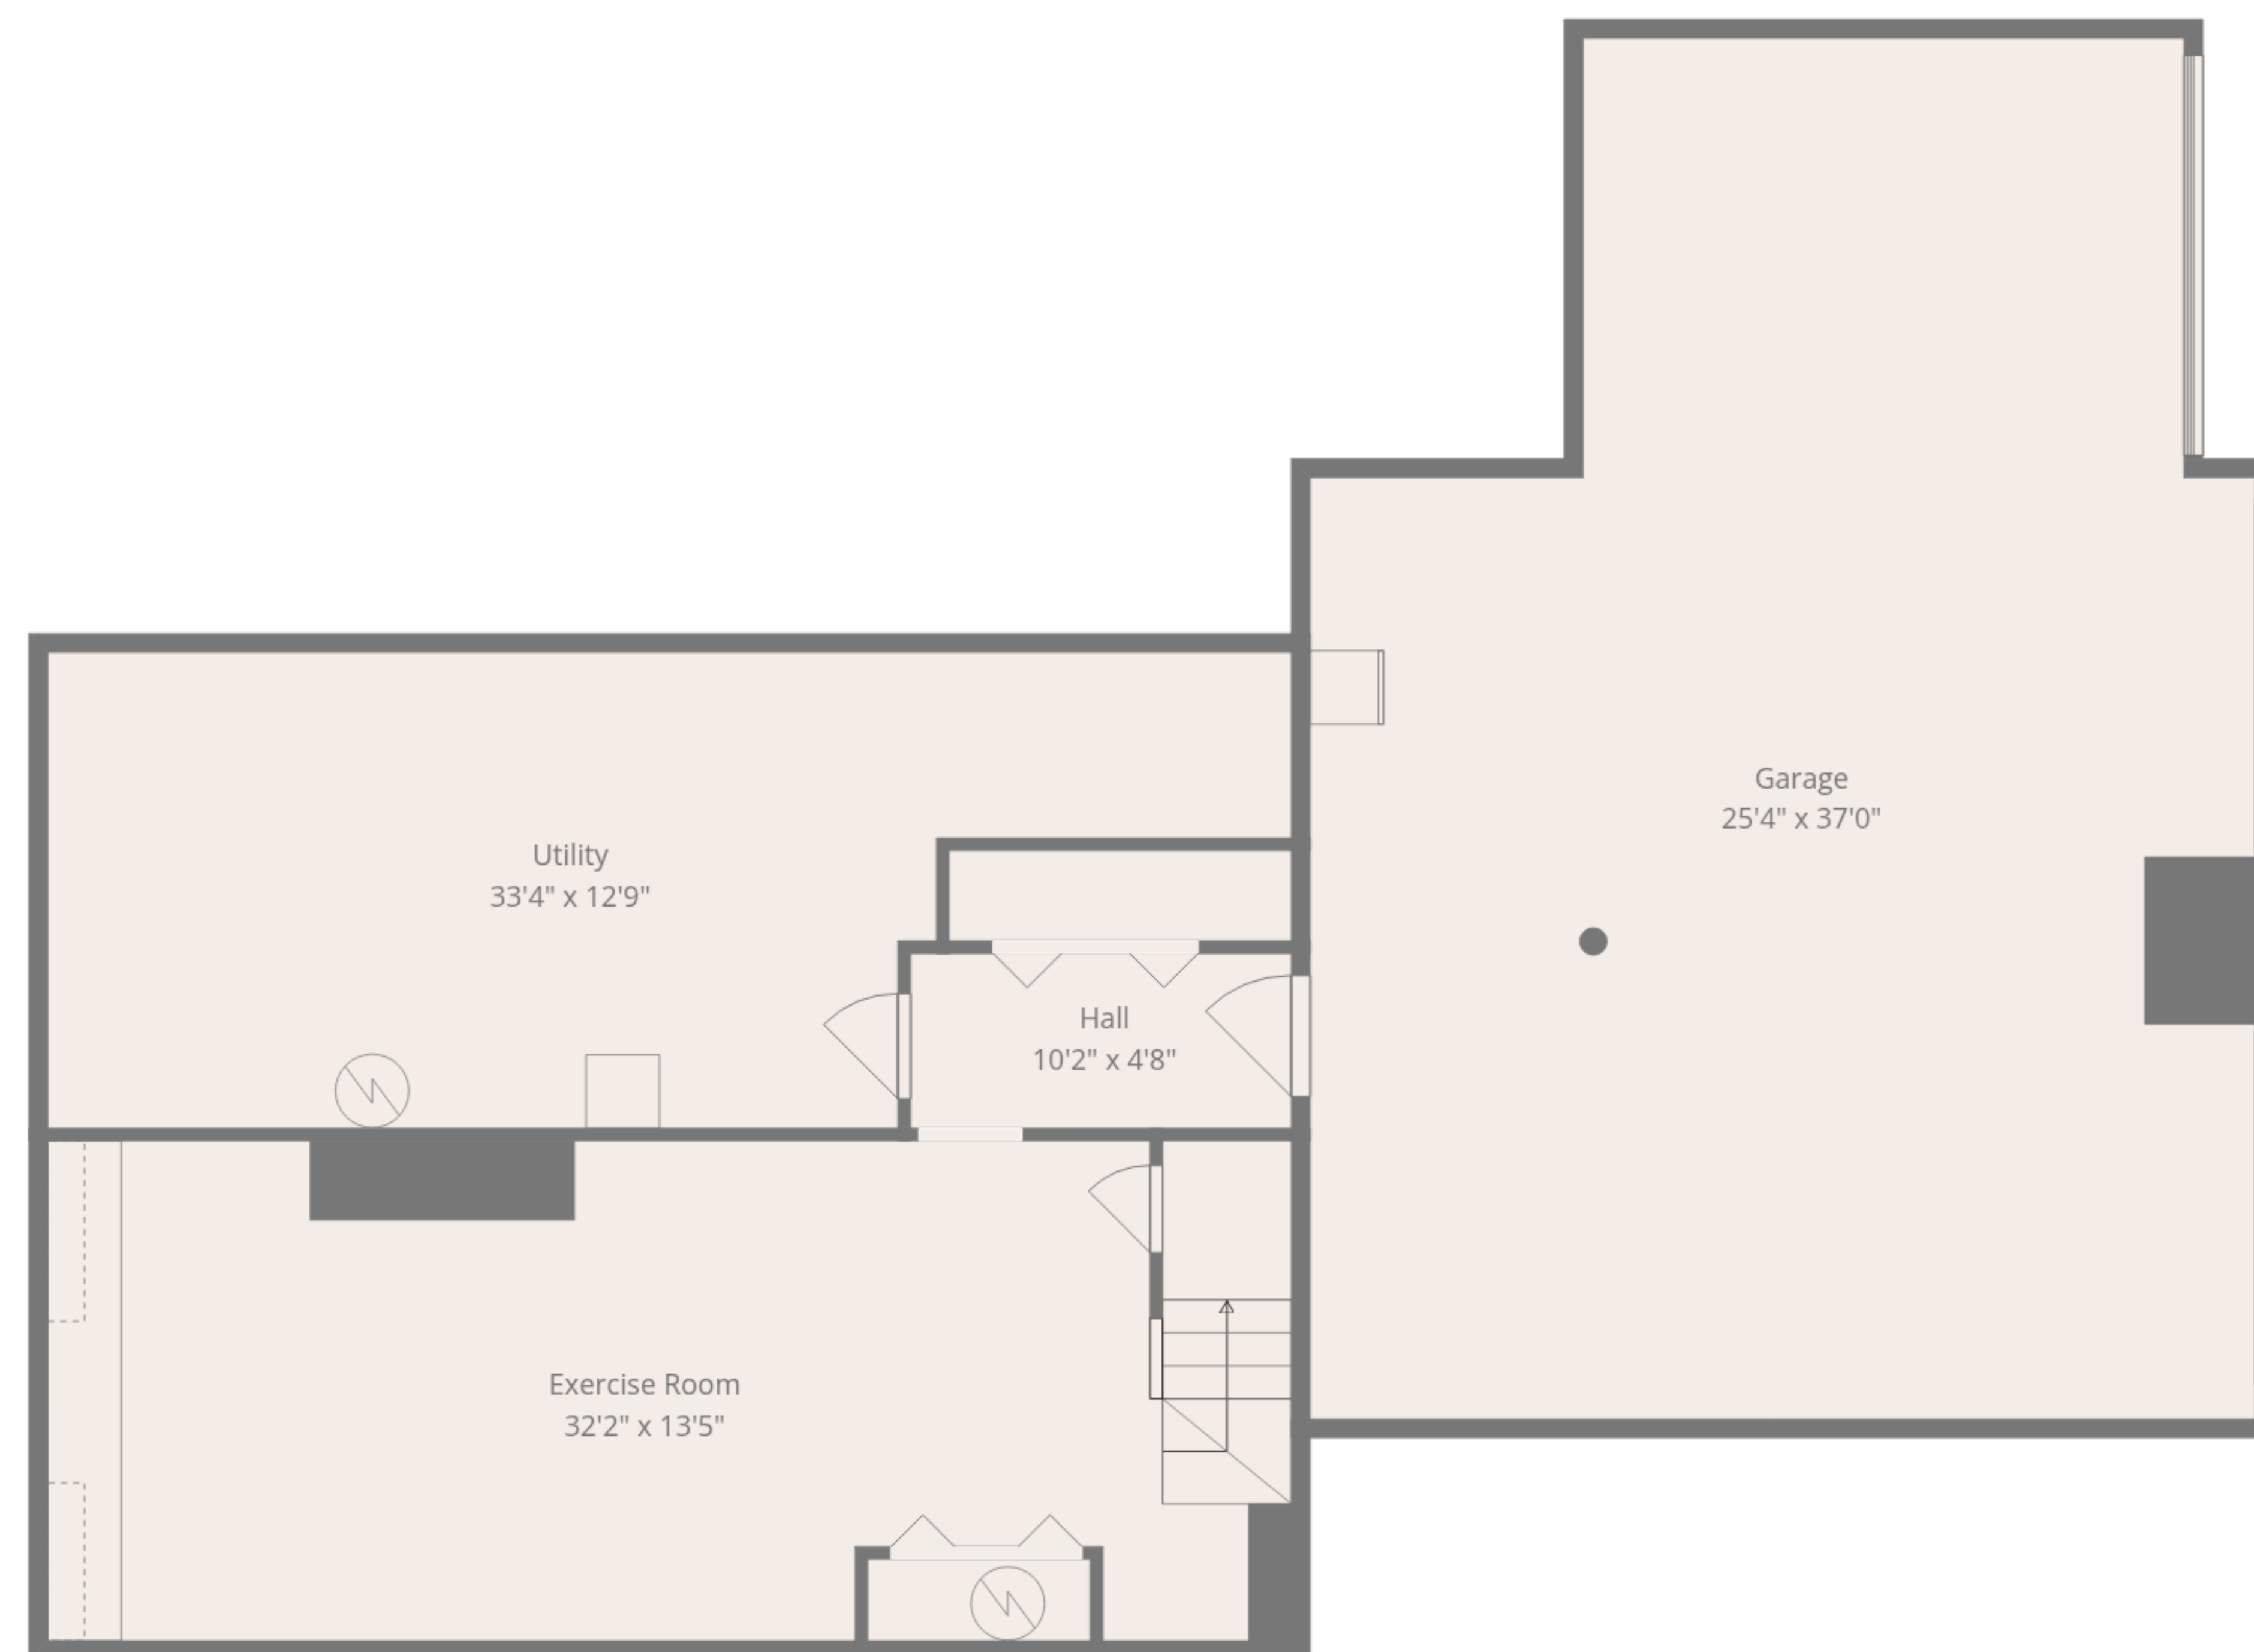

**Total: 4037 sq. ft**

Basement: 524 sq. Ft, 1st Floor: 2048 sq. Ft, 2nd Floor: 1465 sq. ft  
 Excluded Areas: Undefined: 13 sq. Ft, Utility: 346 sq. Ft, Garage: 830 sq. Ft,  
 Deck: 410 sq. Ft, Patio: 48 sq. Ft, Walls: 344 sq. ft

Measurement Deemed Highly Reliable But Not Guaranteed!

**Total: 4037 sq. ft**

Basement: 524 sq. Ft, 1st Floor: 2048 sq. Ft, 2nd Floor: 1465 sq. ft  
 Excluded Areas: Undefined: 13 sq. Ft, Utility: 346 sq. Ft, Garage: 830 sq. Ft,  
 Deck: 410 sq. Ft, Patio: 48 sq. Ft, Walls: 344 sq. ft

Measurement Deemed Highly Reliable But Not Guaranteed!

1st Floor

2nd Floor

Basement

**Total: 4037 sq. ft**

Basement: 524 sq. Ft, 1st Floor: 2048 sq. Ft, 2nd Floor: 1465 sq. ft  
 Excluded Areas: Undefined: 13 sq. Ft, Utility: 346 sq. Ft, Garage: 830 sq. Ft,  
 Deck: 410 sq. Ft, Patio: 48 sq. Ft, Walls: 344 sq. ft