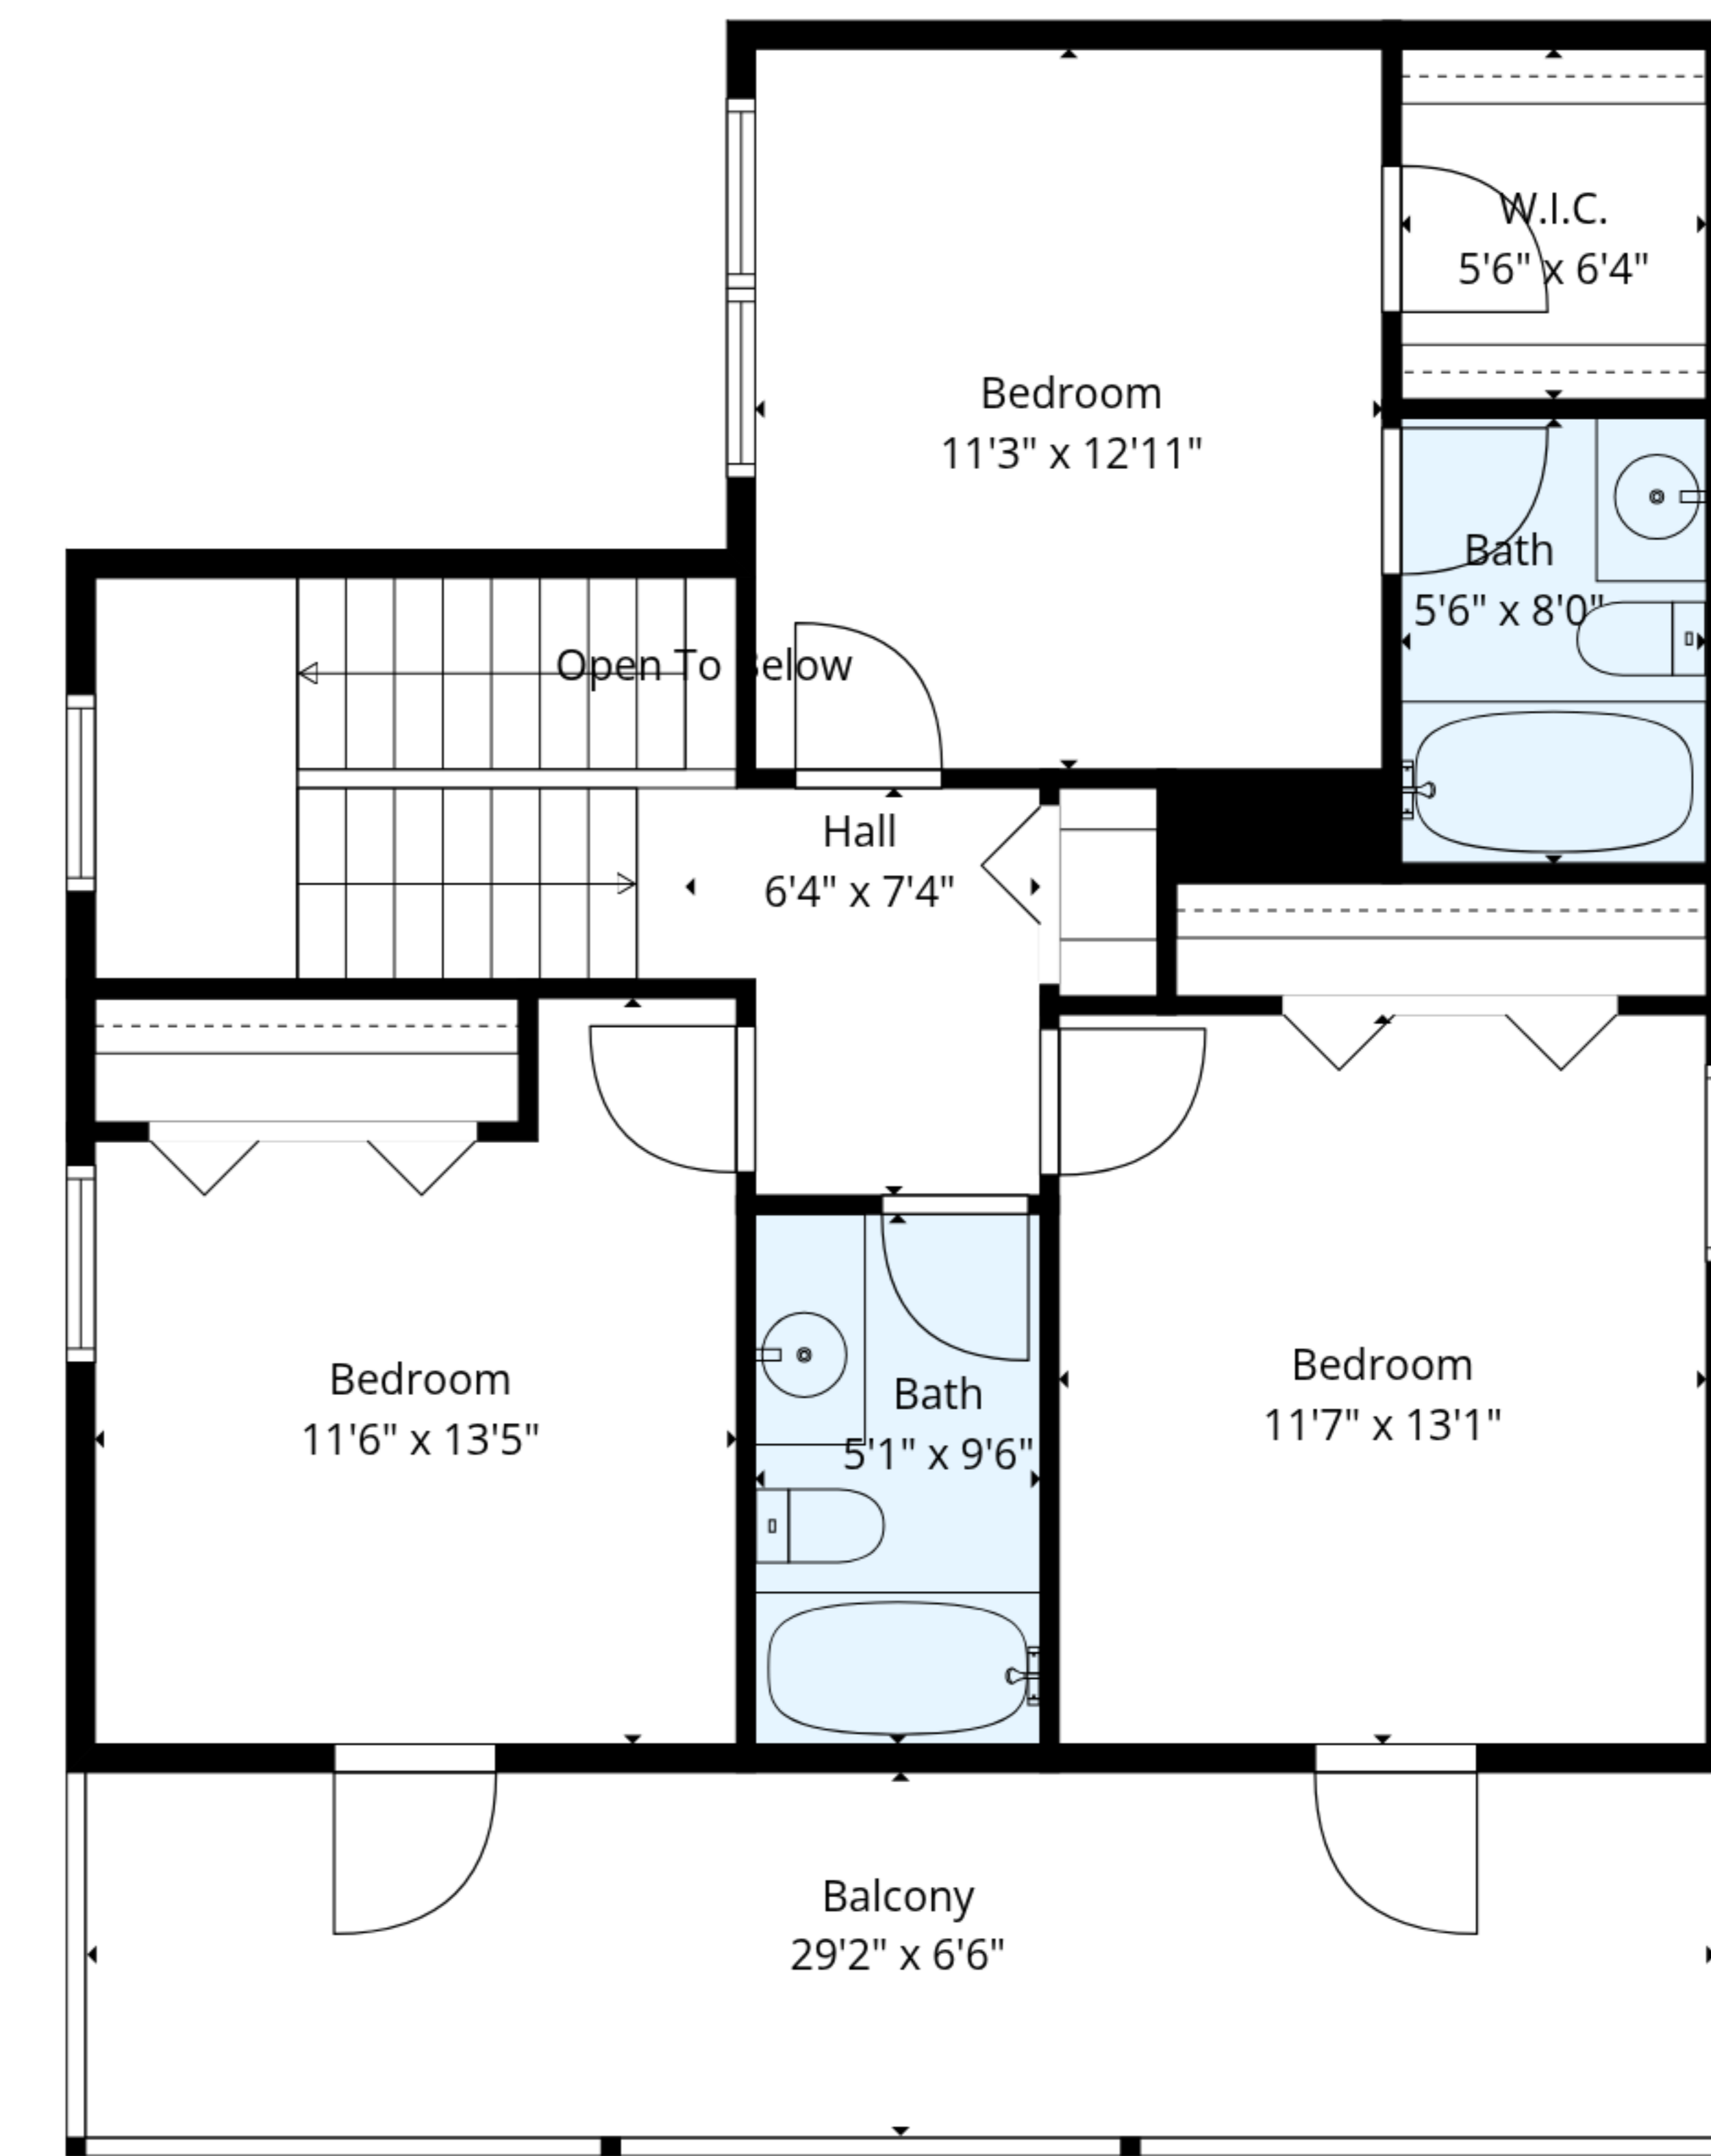

TOTAL: 2516 sq. ft

1st floor: 1753 sq. ft, 2nd floor: 763 sq. ft

EXCLUDED AREAS: GARAGE: 451 sq. ft, SCREENED PORCH: 403 sq. ft, PORCH: 194 sq. ft,
BALCONY: 192 sq. ft, OPEN TO BELOW: 3 sq. ft, WALLS: 218 sq. ft

1st Floor

2nd Floor

TOTAL: 2516 sq. ft
 1st floor: 1753 sq. ft, 2nd floor: 763 sq. ft
 EXCLUDED AREAS: GARAGE: 451 sq. ft, SCREENED PORCH: 403 sq. ft, PORCH: 194 sq. ft,
 BALCONY: 192 sq. ft, OPEN TO BELOW: 3 sq. ft, WALLS: 218 sq. ft