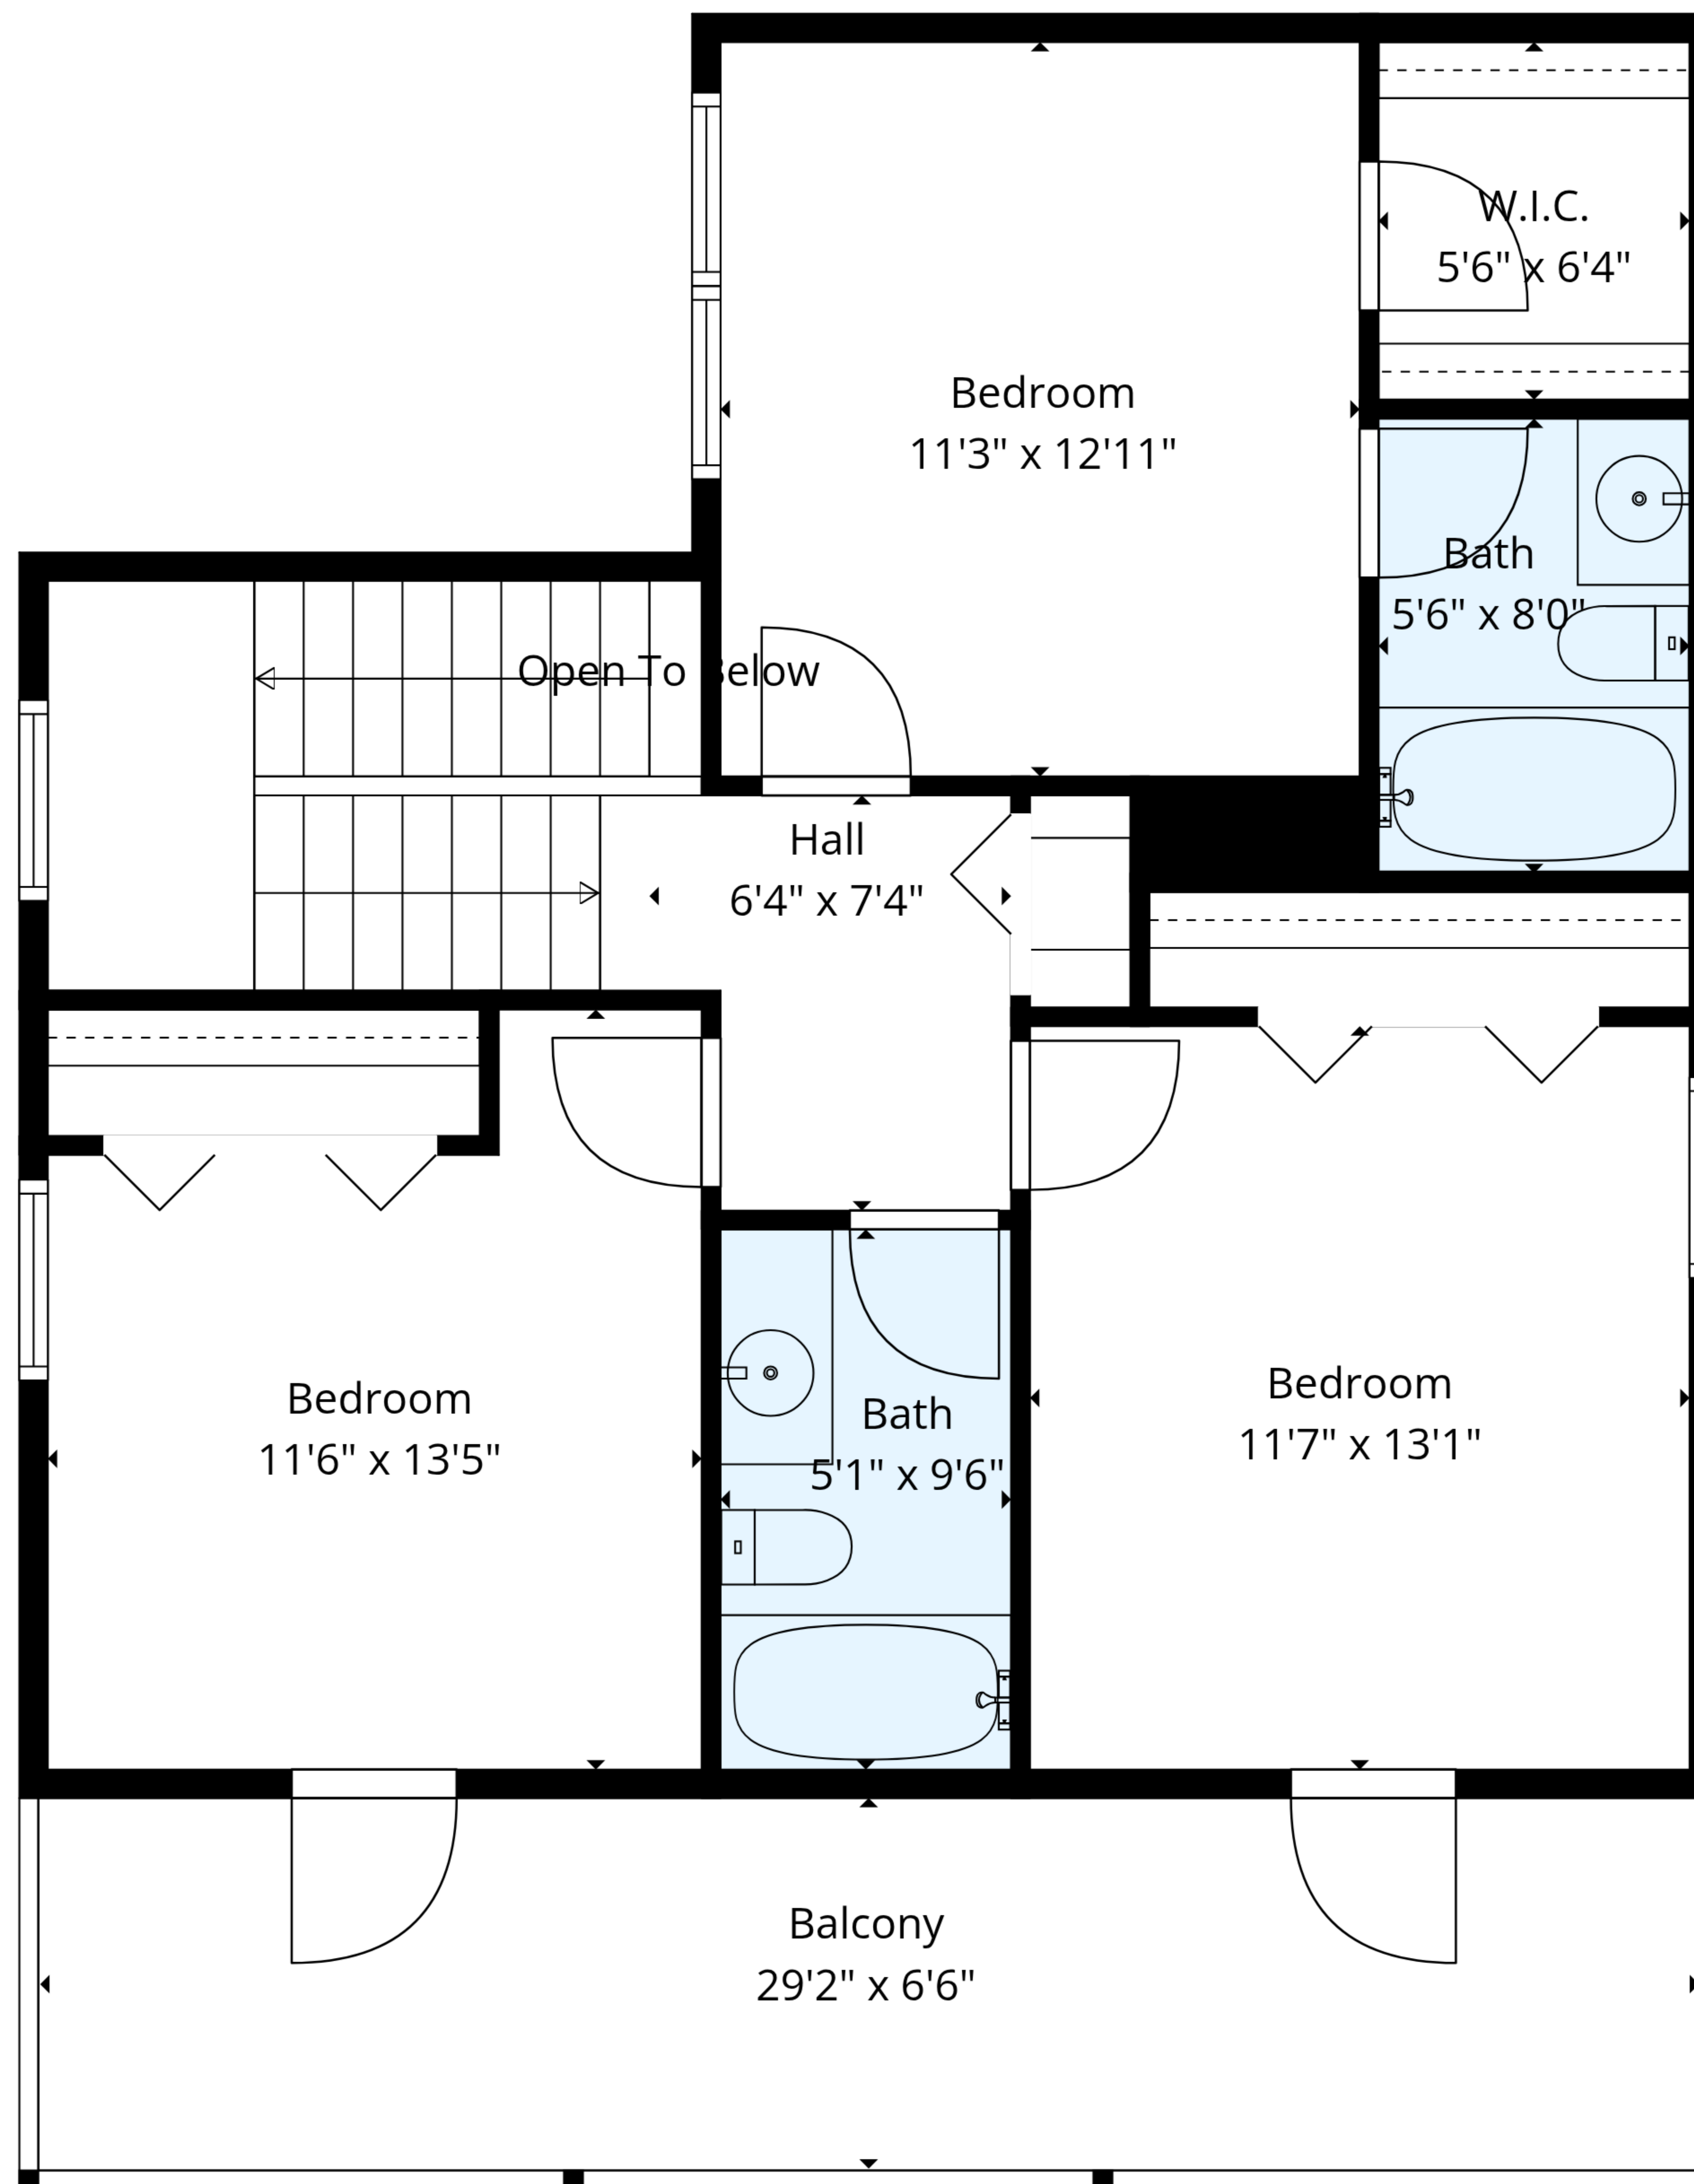

TOTAL: 2516 sq. ft

1st floor: 1753 sq. ft, 2nd floor: 763 sq. ft

EXCLUDED AREAS: GARAGE: 451 sq. ft, SCREENED PORCH: 403 sq. ft, PORCH: 194 sq. ft,
BALCONY: 192 sq. ft, OPEN TO BELOW: 3 sq. ft, WALLS: 218 sq. ft

1st Floor

2nd Floor

TOTAL: 2516 sq. ft
 1st floor: 1753 sq. ft, 2nd floor: 763 sq. ft
 EXCLUDED AREAS: GARAGE: 451 sq. ft, SCREENED PORCH: 403 sq. ft, PORCH: 194 sq. ft,
 BALCONY: 192 sq. ft, OPEN TO BELOW: 3 sq. ft, WALLS: 218 sq. ft