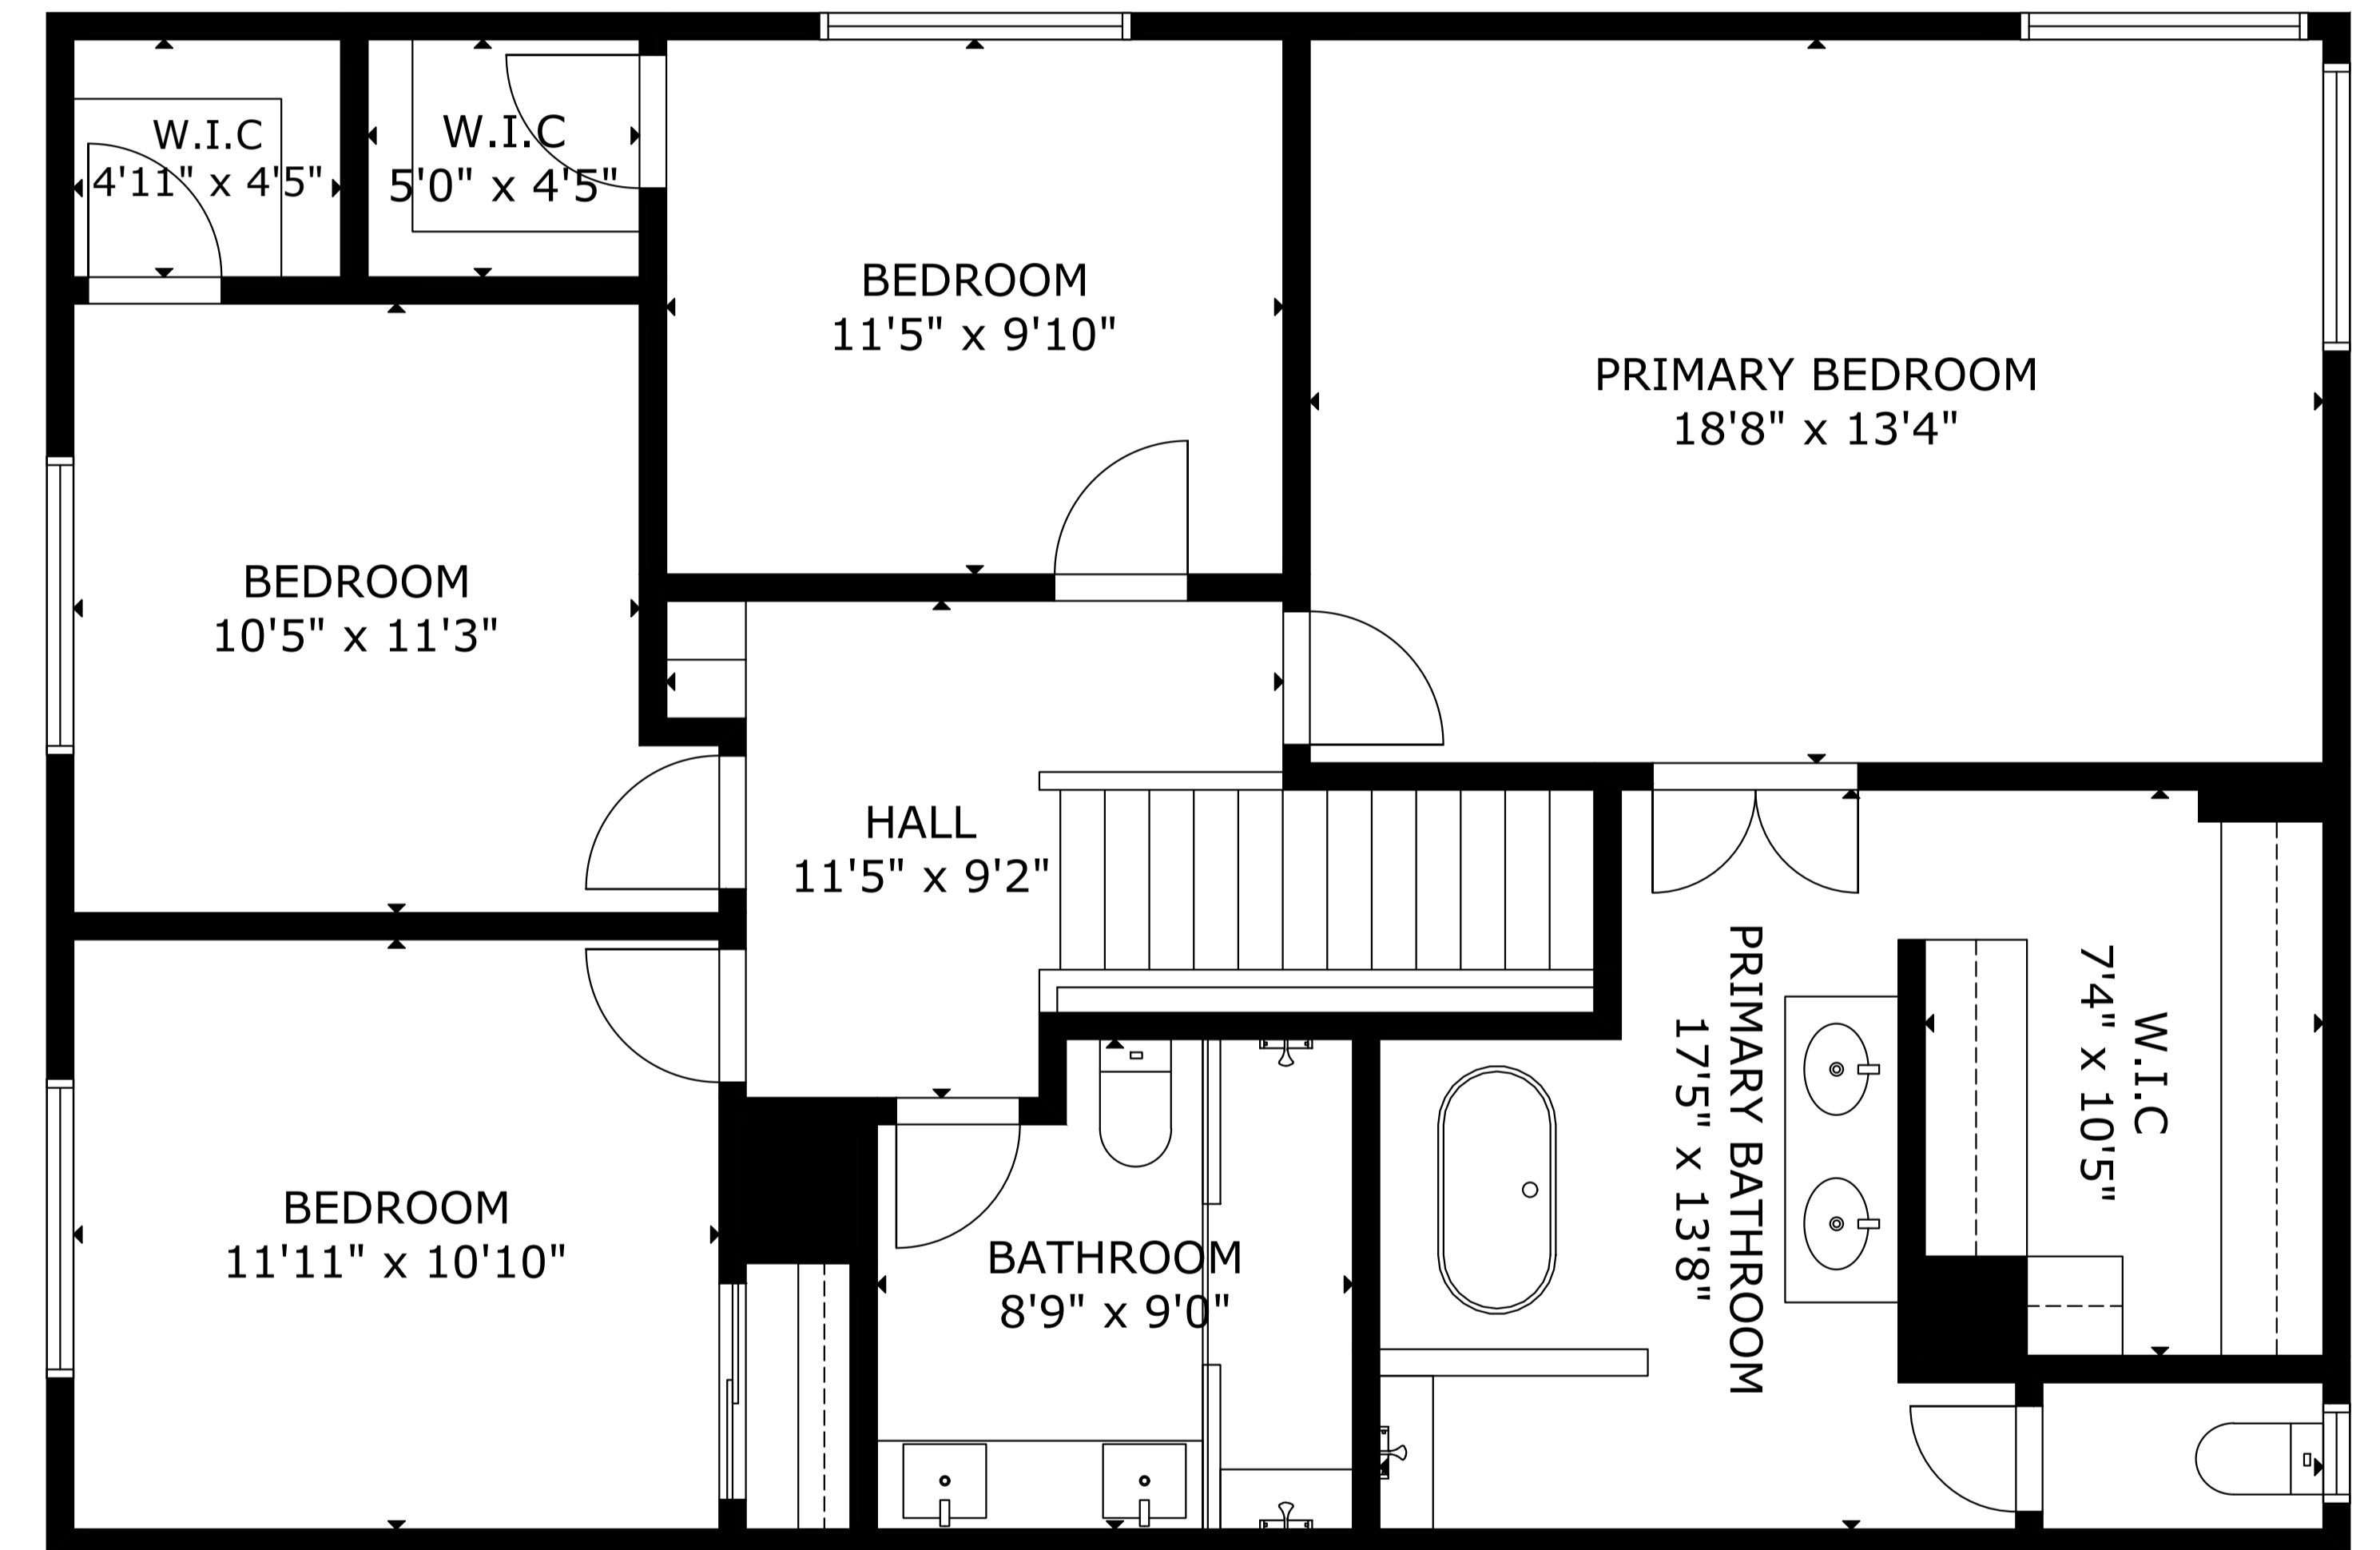

FLOOR 1

FLOOR 2

GROSS INTERNAL AREA

TOTAL: 2,617 sq.ft

FLOOR 1: 1,478 sq.ft, FLOOR 2: 1,139 sq.ft

EXCLUDED AREAS: GARAGE: 419 sq.ft

SIZE AND DIMENSIONS ARE APPROXIMATE, ACTUAL MAY VARY