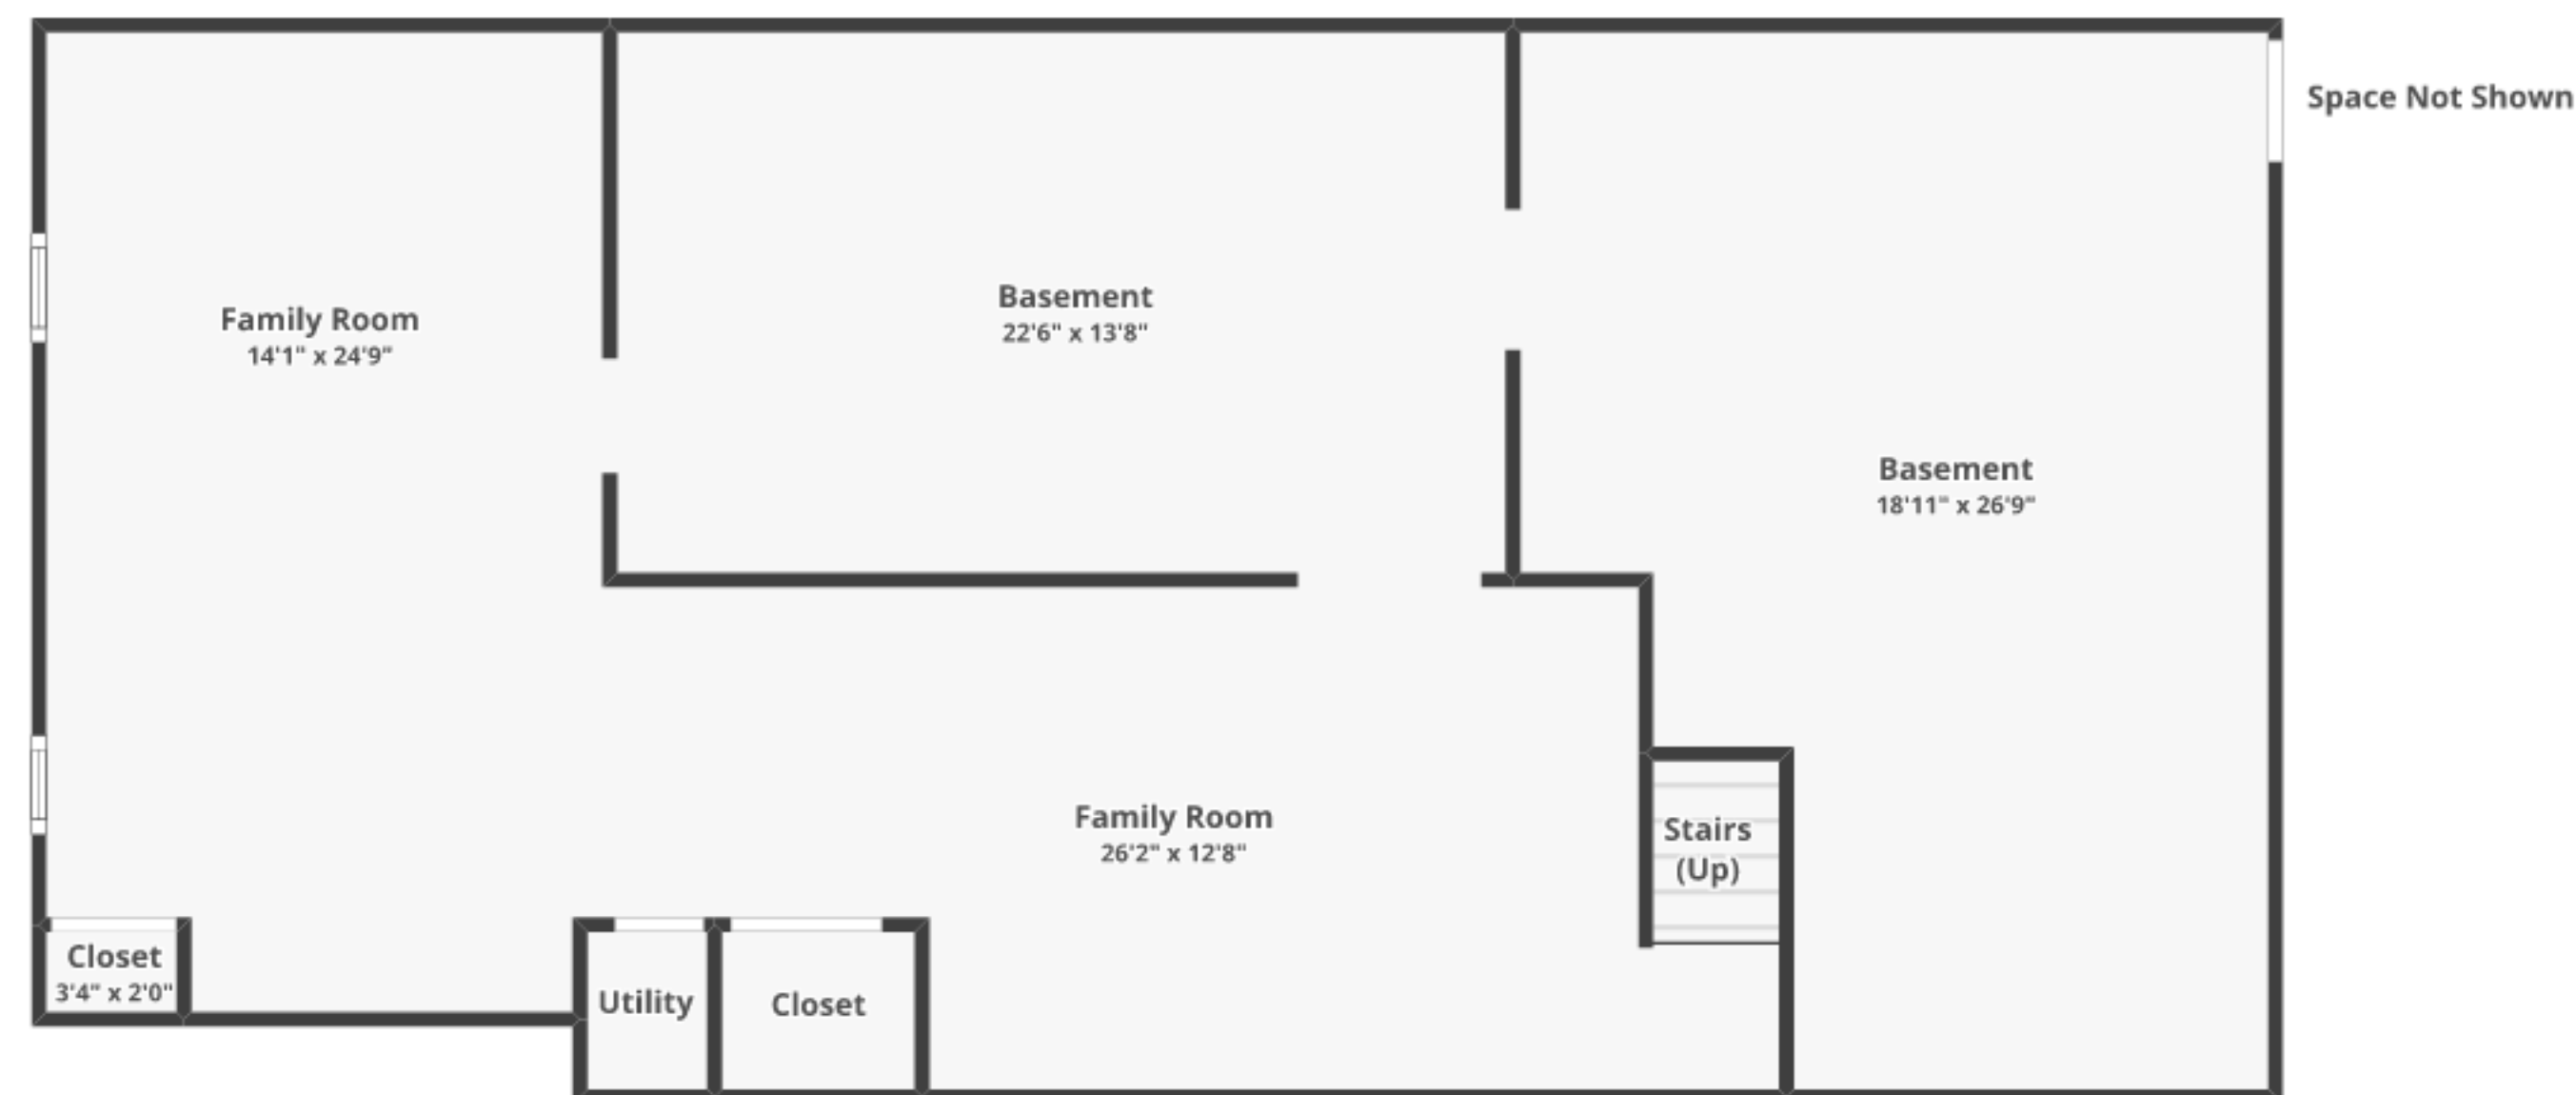

22 Jack And Jill Dr, Schuylkill Haven, PA 17972

Total finished area: ~4,384.45 sq. ft.

Total unfinished area: ~ 7.14 sq. ft.

FLOOR 1
Finished area: ~1,458.59 sq. ft.
Unfinished area: ~7.14 sq. ft.

BASEMENT
Finished area: ~1,434.29 sq. ft.
Unfinished area: ~0 sq. ft.

FLOOR 2
Finished area: ~1,491.57 sq. ft.
Unfinished area: ~0 sq. ft.