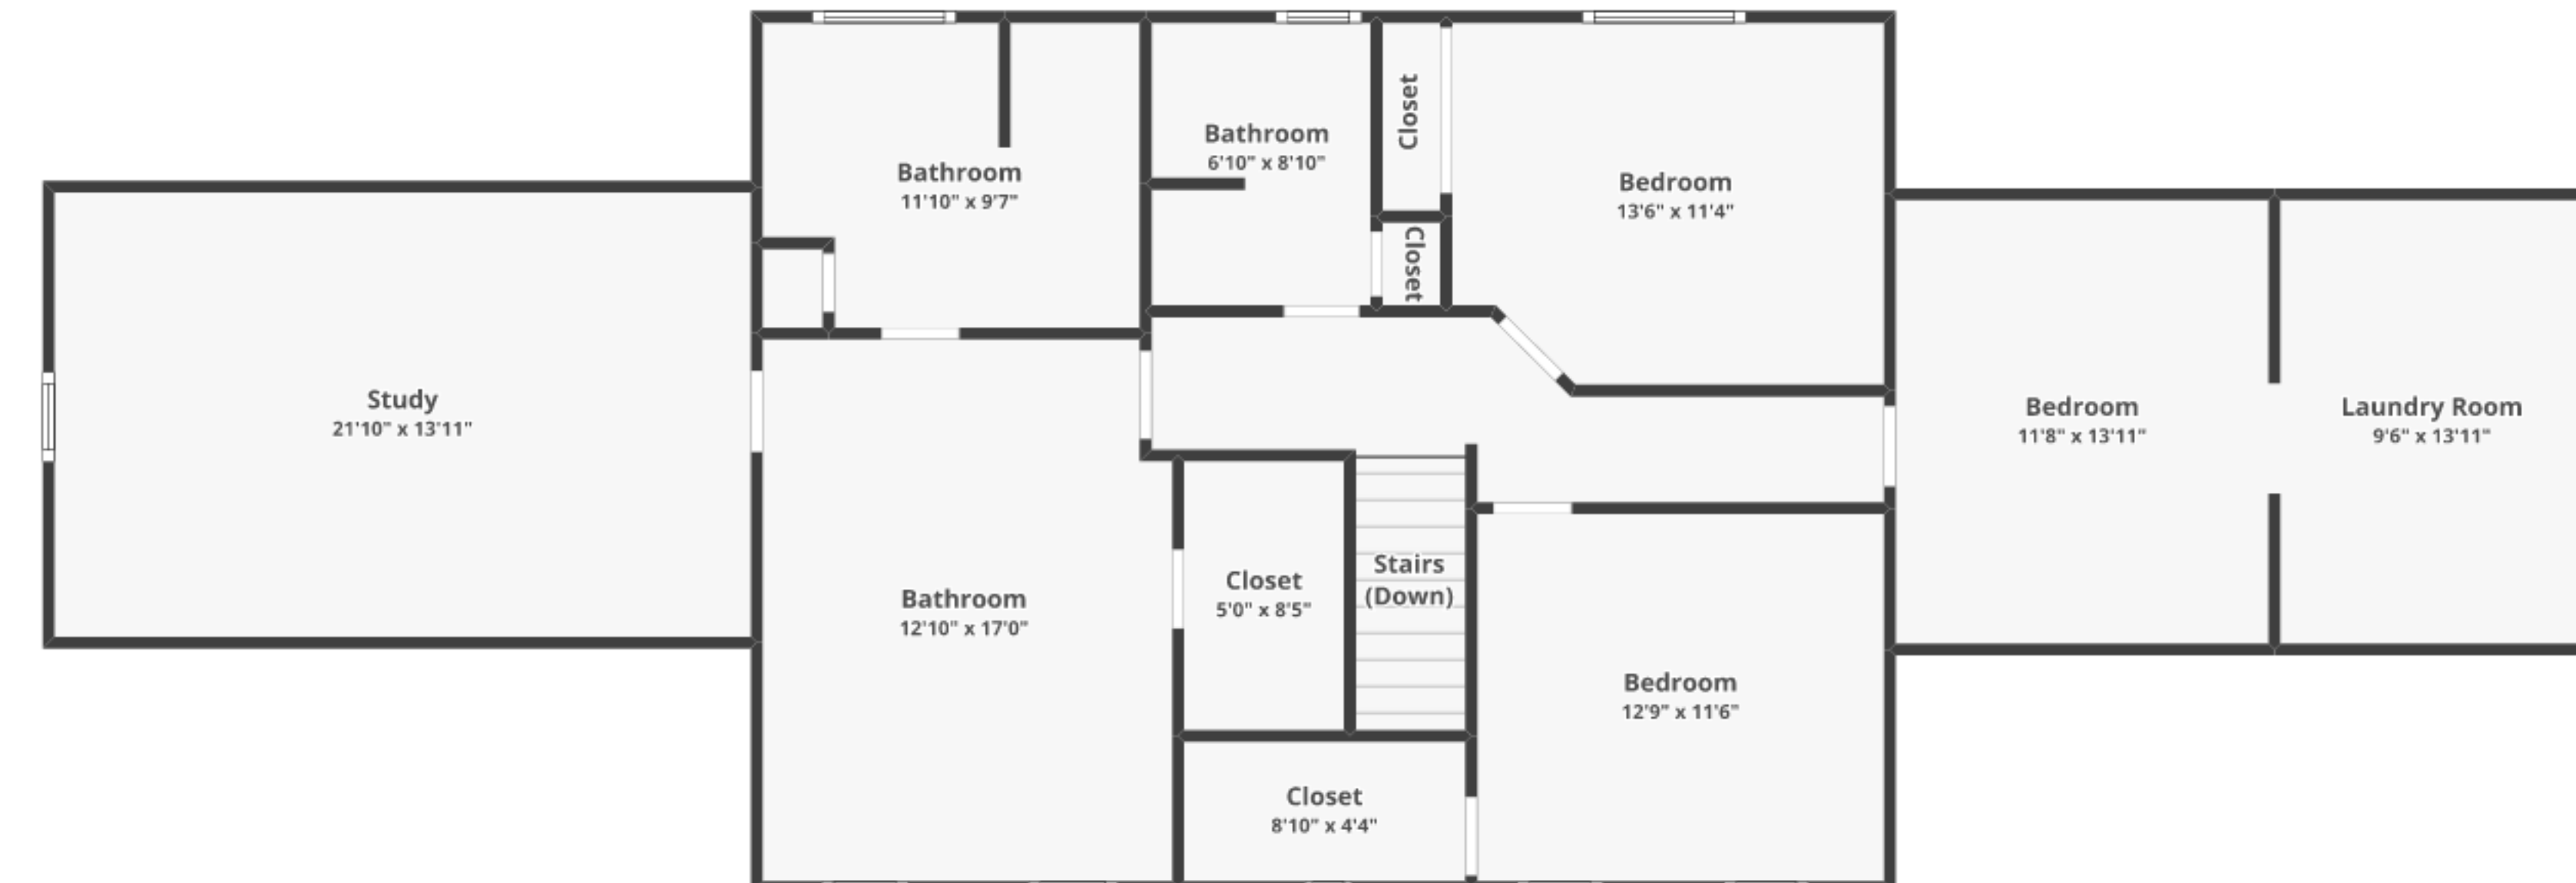

22 Jack And Jill Dr, Schuylkill Haven, PA 17972

Total finished area: ~4,384.45 sq. ft.

Total unfinished area: ~ 7.14 sq. ft.

FLOOR 1
Finished area: ~1,458.59 sq. ft.
Unfinished area: ~7.14 sq. ft.

BASEMENT
Finished area: ~1,434.29 sq. ft.
Unfinished area: ~0 sq. ft.

FLOOR 2
Finished area: ~1,491.57 sq. ft.
Unfinished area: ~0 sq. ft.