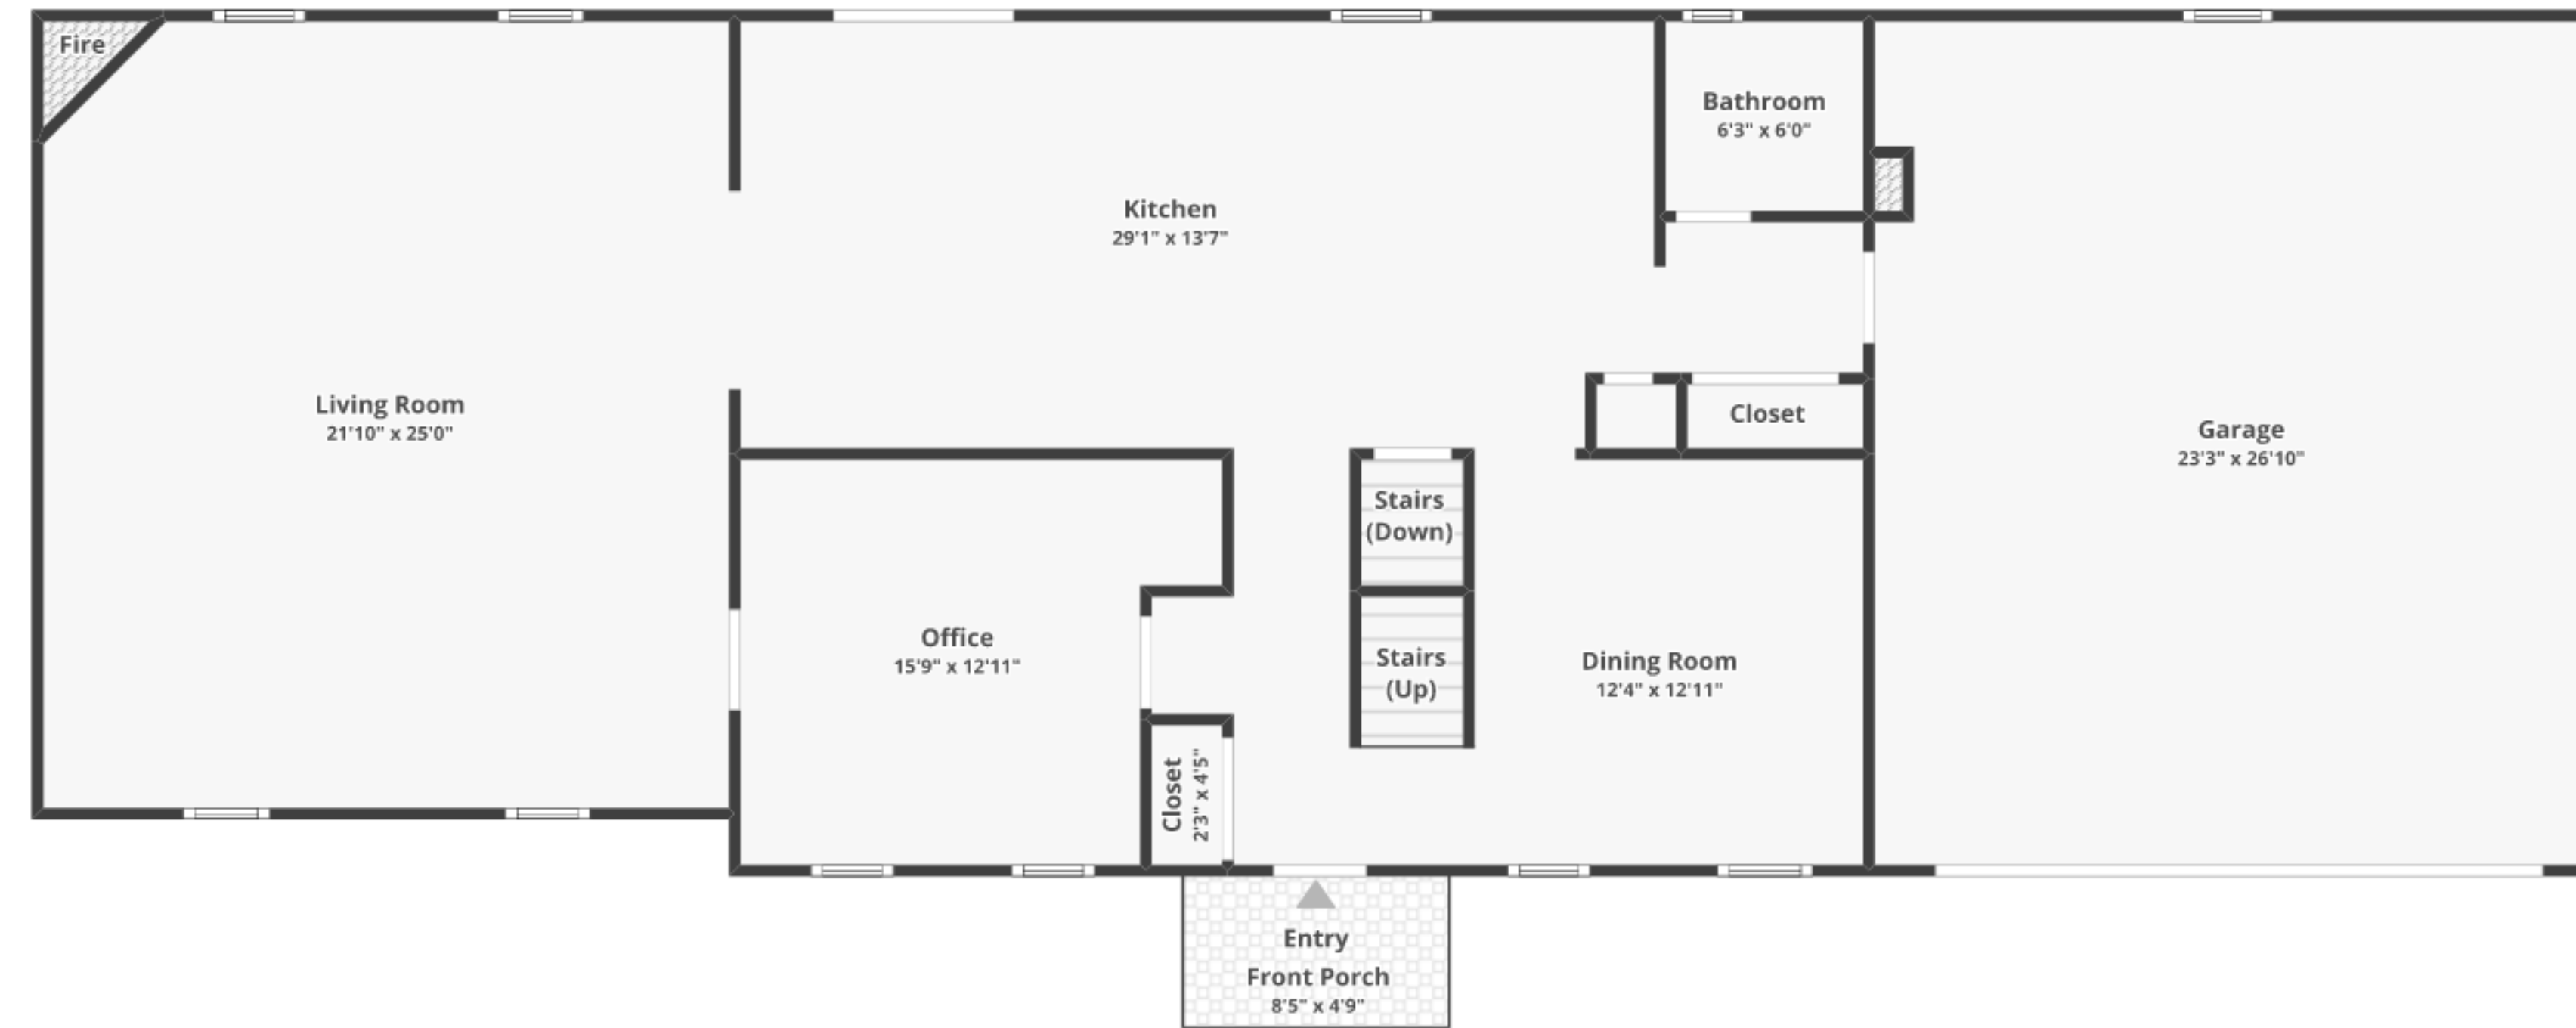

22 Jack And Jill Dr, Schuylkill Haven, PA 17972

Total finished area: ~4,384.45 sq. ft.

Total unfinished area: ~ 7.14 sq. ft.

FLOOR 1
Finished area: ~1,458.59 sq. ft.
Unfinished area: ~7.14 sq. ft.

BASEMENT
Finished area: ~1,434.29 sq. ft.
Unfinished area: ~0 sq. ft.

FLOOR 2
Finished area: ~1,491.57 sq. ft.
Unfinished area: ~0 sq. ft.