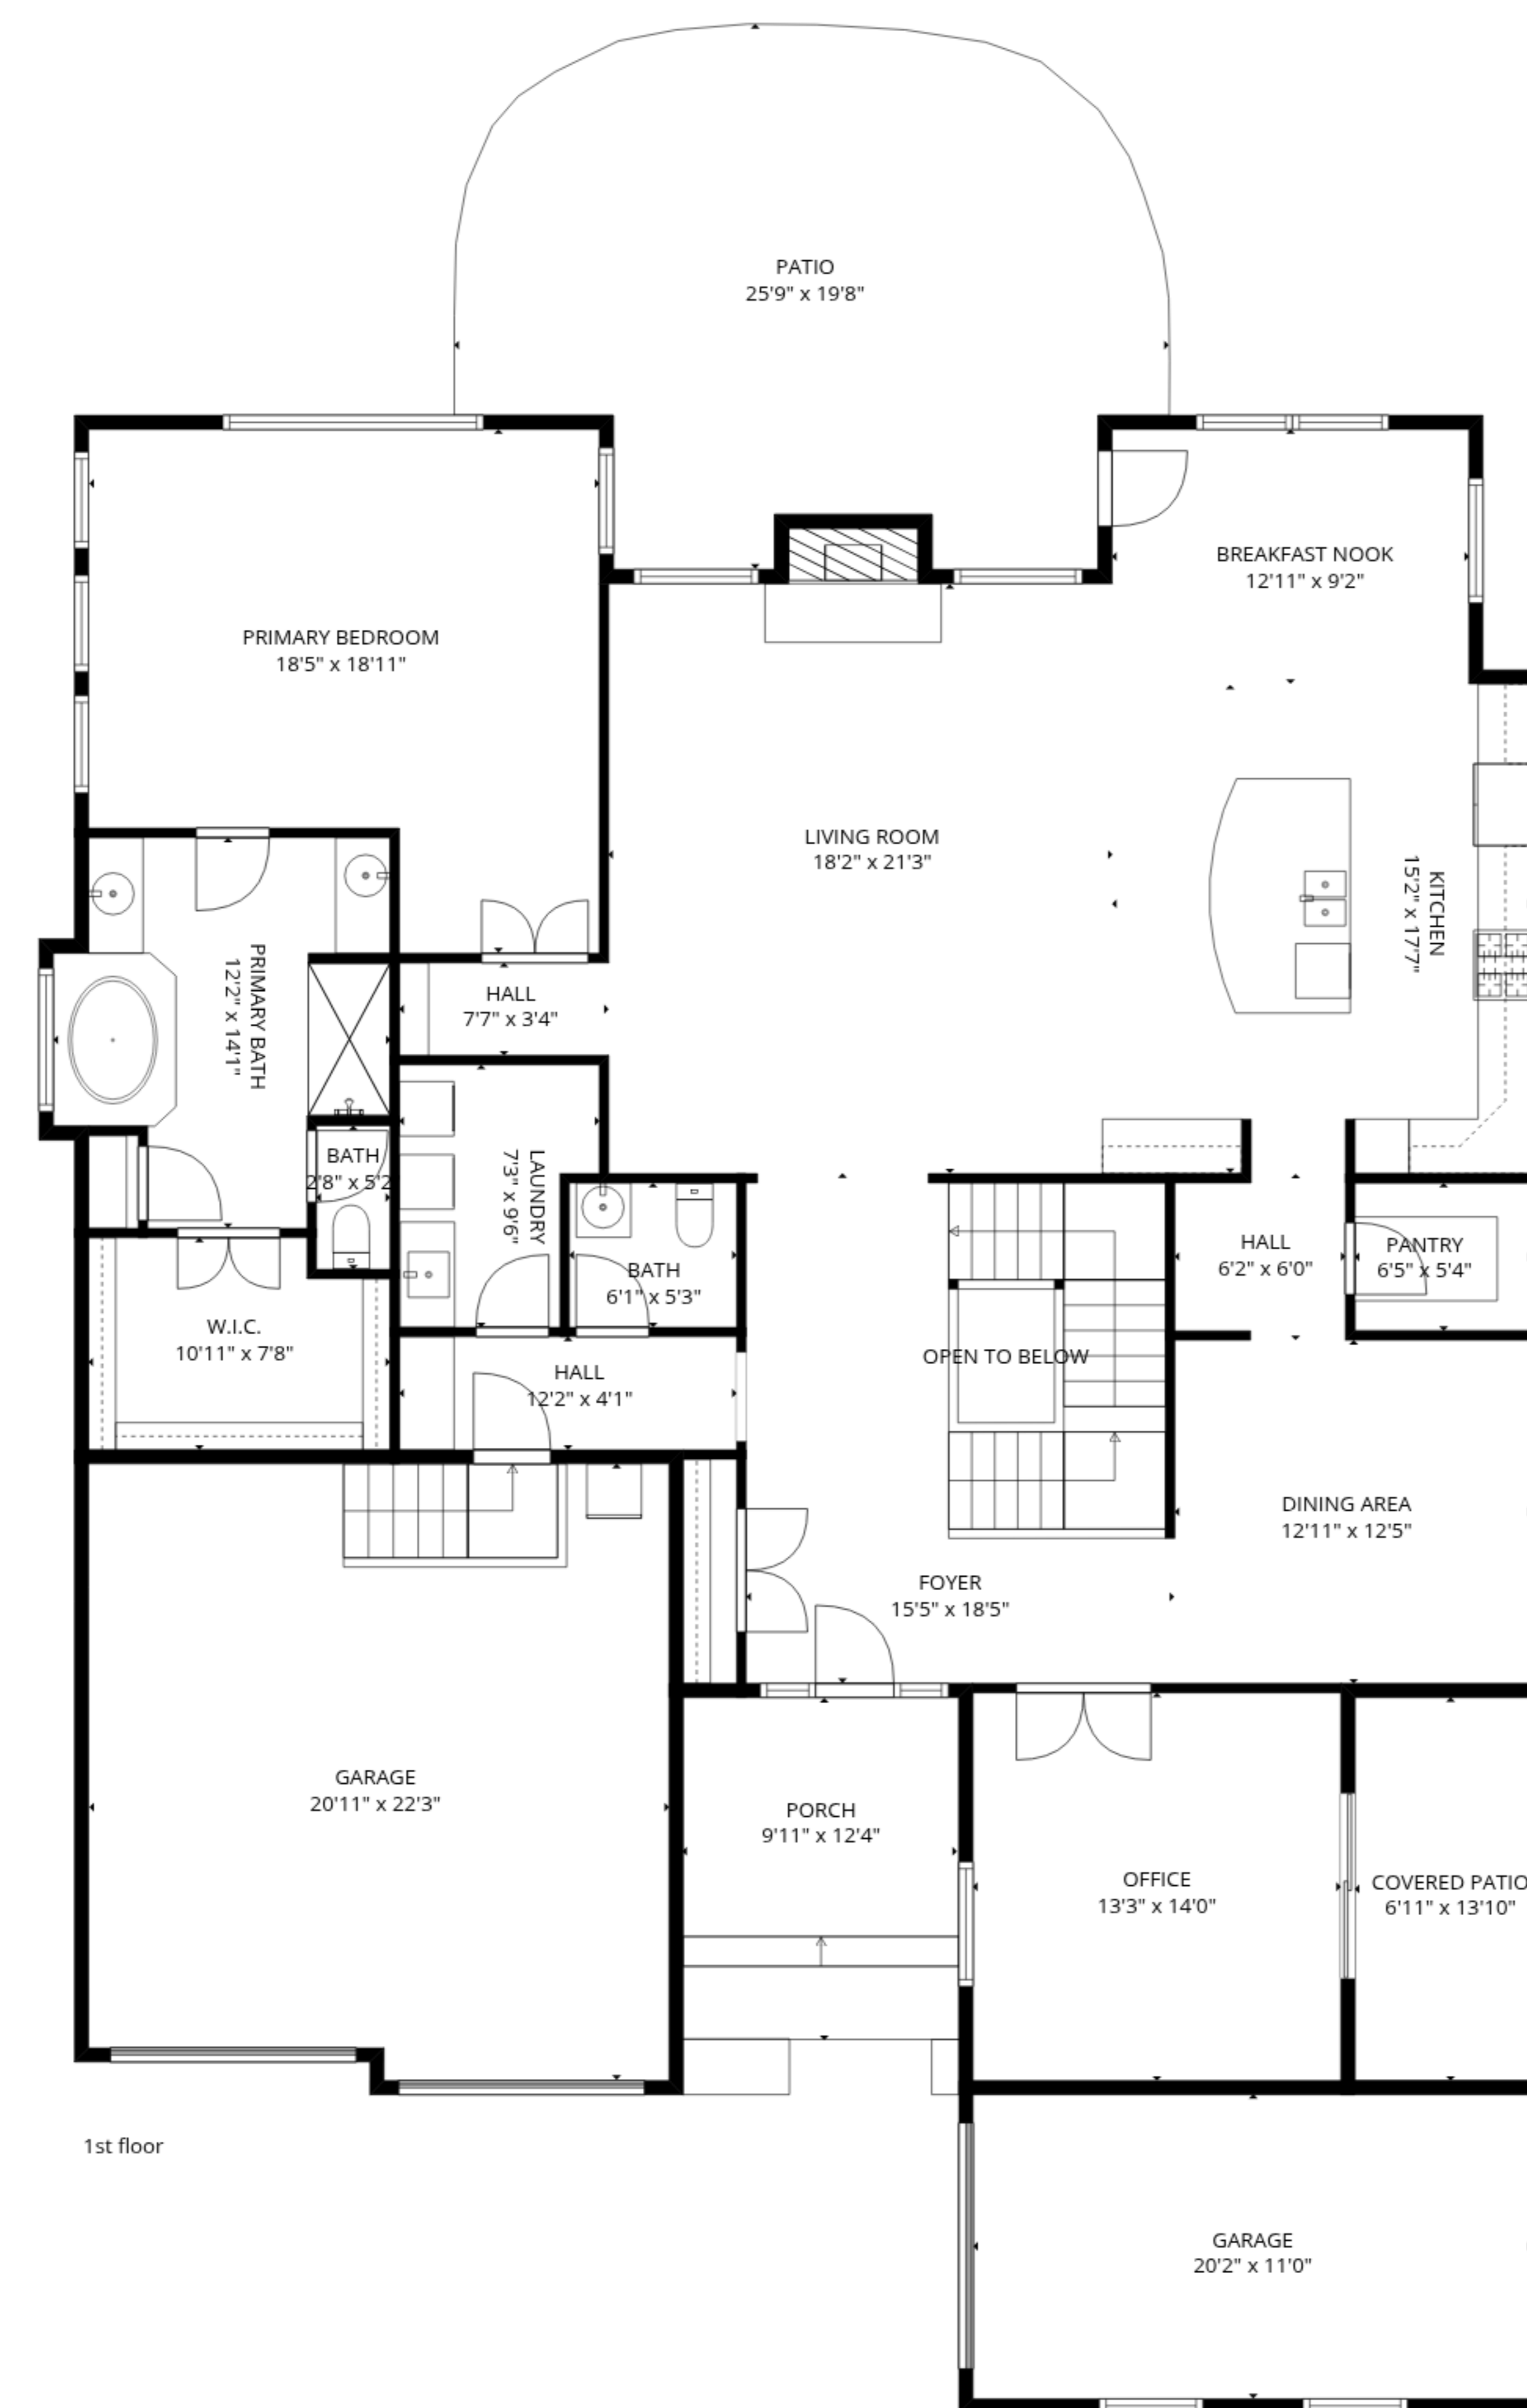

Basement: 160 sq. ft, 1st floor: 2240 sq. ft, 2nd floor: 1339 sq. ft  
 EXCLUDED AREAS: UTILITY: 76 sq. ft, STORAGE: 333 sq. ft, EXERCISE ROOM: 619 sq. ft,  
 BILLIARD ROOM: 421 sq. ft, SITTING ROOM: 240 sq. ft, GARAGE: 677 sq. ft,  
 PORCH: 123 sq. ft, COVERED PATIO: 96 sq. ft, PATIO: 411 sq. ft,  
 OPEN TO BELOW: 550 sq. ft, FIREPLACE: 11 sq. ft, WALLS: 370 sq. ft

SIZES AND DIMENSIONS ARE APPROXIMATE, ACTUAL MAY VARY.

**TOTAL: 3739 sq. ft**

Basement: 160 sq. ft, 1st floor: 2240 sq. ft, 2nd floor: 1339 sq. ft  
 EXCLUDED AREAS: UTILITY: 76 sq. ft, STORAGE: 333 sq. ft, EXERCISE ROOM: 619 sq. ft,  
 BILLIARD ROOM: 421 sq. ft, SITTING ROOM: 240 sq. ft, GARAGE: 677 sq. ft,  
 PORCH: 123 sq. ft, COVERED PATIO: 96 sq. ft, PATIO: 411 sq. ft,  
 OPEN TO BELOW: 550 sq. ft, FIREPLACE: 11 sq. ft, WALLS: 370 sq. ft

SIZES AND DIMENSIONS ARE APPROXIMATE, ACTUAL MAY VARY.

1st floor

2nd floor

Basement

**TOTAL: 3739 sq. ft**

Basement: 160 sq. ft, 1st floor: 2240 sq. ft, 2nd floor: 1339 sq. ft  
 EXCLUDED AREAS: UTILITY: 76 sq. ft, STORAGE: 333 sq. ft, EXERCISE ROOM: 619 sq. ft,  
 BILLIARD ROOM: 421 sq. ft, SITTING ROOM: 240 sq. ft, GARAGE: 677 sq. ft,  
 PORCH: 123 sq. ft, COVERED PATIO: 96 sq. ft, PATIO: 411 sq. ft,  
 OPEN TO BELOW: 550 sq. ft, FIREPLACE: 11 sq. ft, WALLS: 370 sq. ft