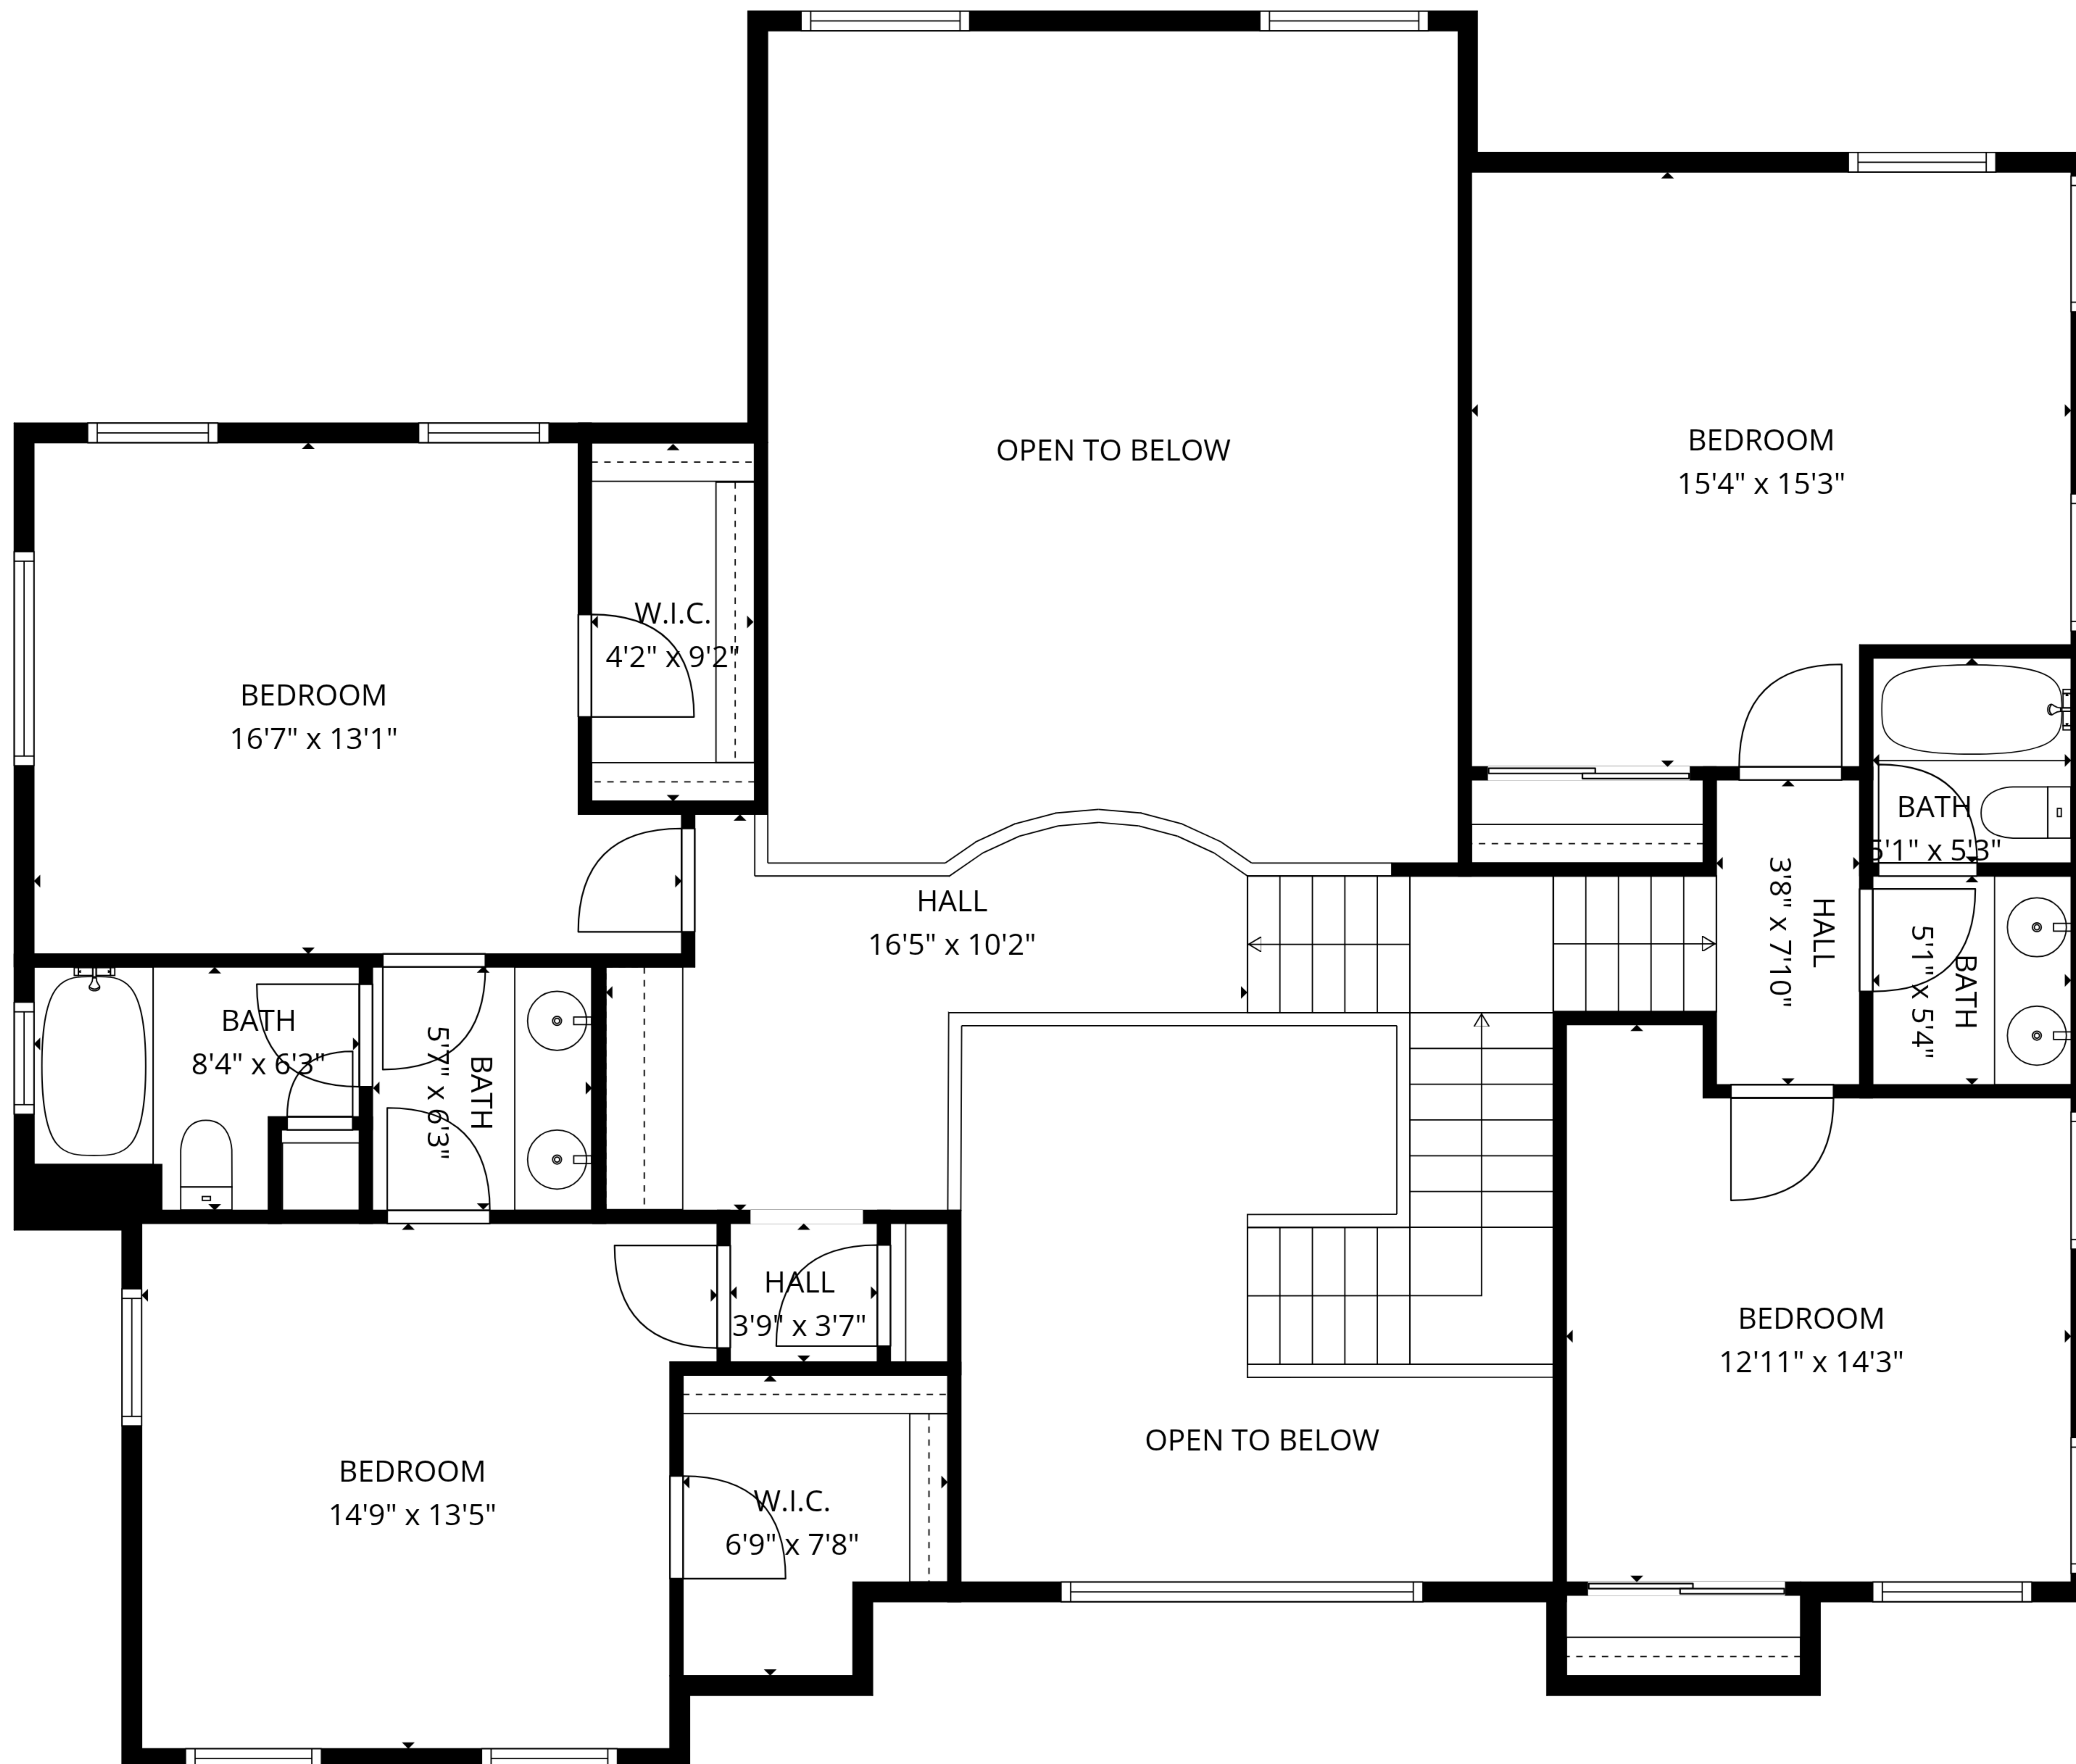

EXERCISE ROOM  
17'3" x 35'11"

BILLIARD ROOM  
18'6" x 30'6"

SITTING ROOM  
14'5" x 17'7"

UTILITY  
7'6" x 8'11"

STORAGE  
12'2" x 22'1"

HALL  
9'4" x 8'8"

STORAGE  
10'0" x 8'5"

**TOTAL: 3739 sq. ft**

Basement: 160 sq. ft, 1st floor: 2240 sq. ft, 2nd floor: 1339 sq. ft  
 EXCLUDED AREAS: UTILITY: 76 sq. ft, STORAGE: 333 sq. ft, EXERCISE ROOM: 619 sq. ft,  
 BILLIARD ROOM: 421 sq. ft, SITTING ROOM: 240 sq. ft, GARAGE: 677 sq. ft,  
 PORCH: 123 sq. ft, COVERED PATIO: 96 sq. ft, PATIO: 411 sq. ft,  
 OPEN TO BELOW: 550 sq. ft, FIREPLACE: 11 sq. ft, WALLS: 370 sq. ft

SIZES AND DIMENSIONS ARE APPROXIMATE, ACTUAL MAY VARY.

**TOTAL: 3739 sq. ft**

Basement: 160 sq. ft, 1st floor: 2240 sq. ft, 2nd floor: 1339 sq. ft  
 EXCLUDED AREAS: UTILITY: 76 sq. ft, STORAGE: 333 sq. ft, EXERCISE ROOM: 619 sq. ft,  
 BILLIARD ROOM: 421 sq. ft, SITTING ROOM: 240 sq. ft, GARAGE: 677 sq. ft,  
 PORCH: 123 sq. ft, COVERED PATIO: 96 sq. ft, PATIO: 411 sq. ft,  
 OPEN TO BELOW: 550 sq. ft, FIREPLACE: 11 sq. ft, WALLS: 370 sq. ft