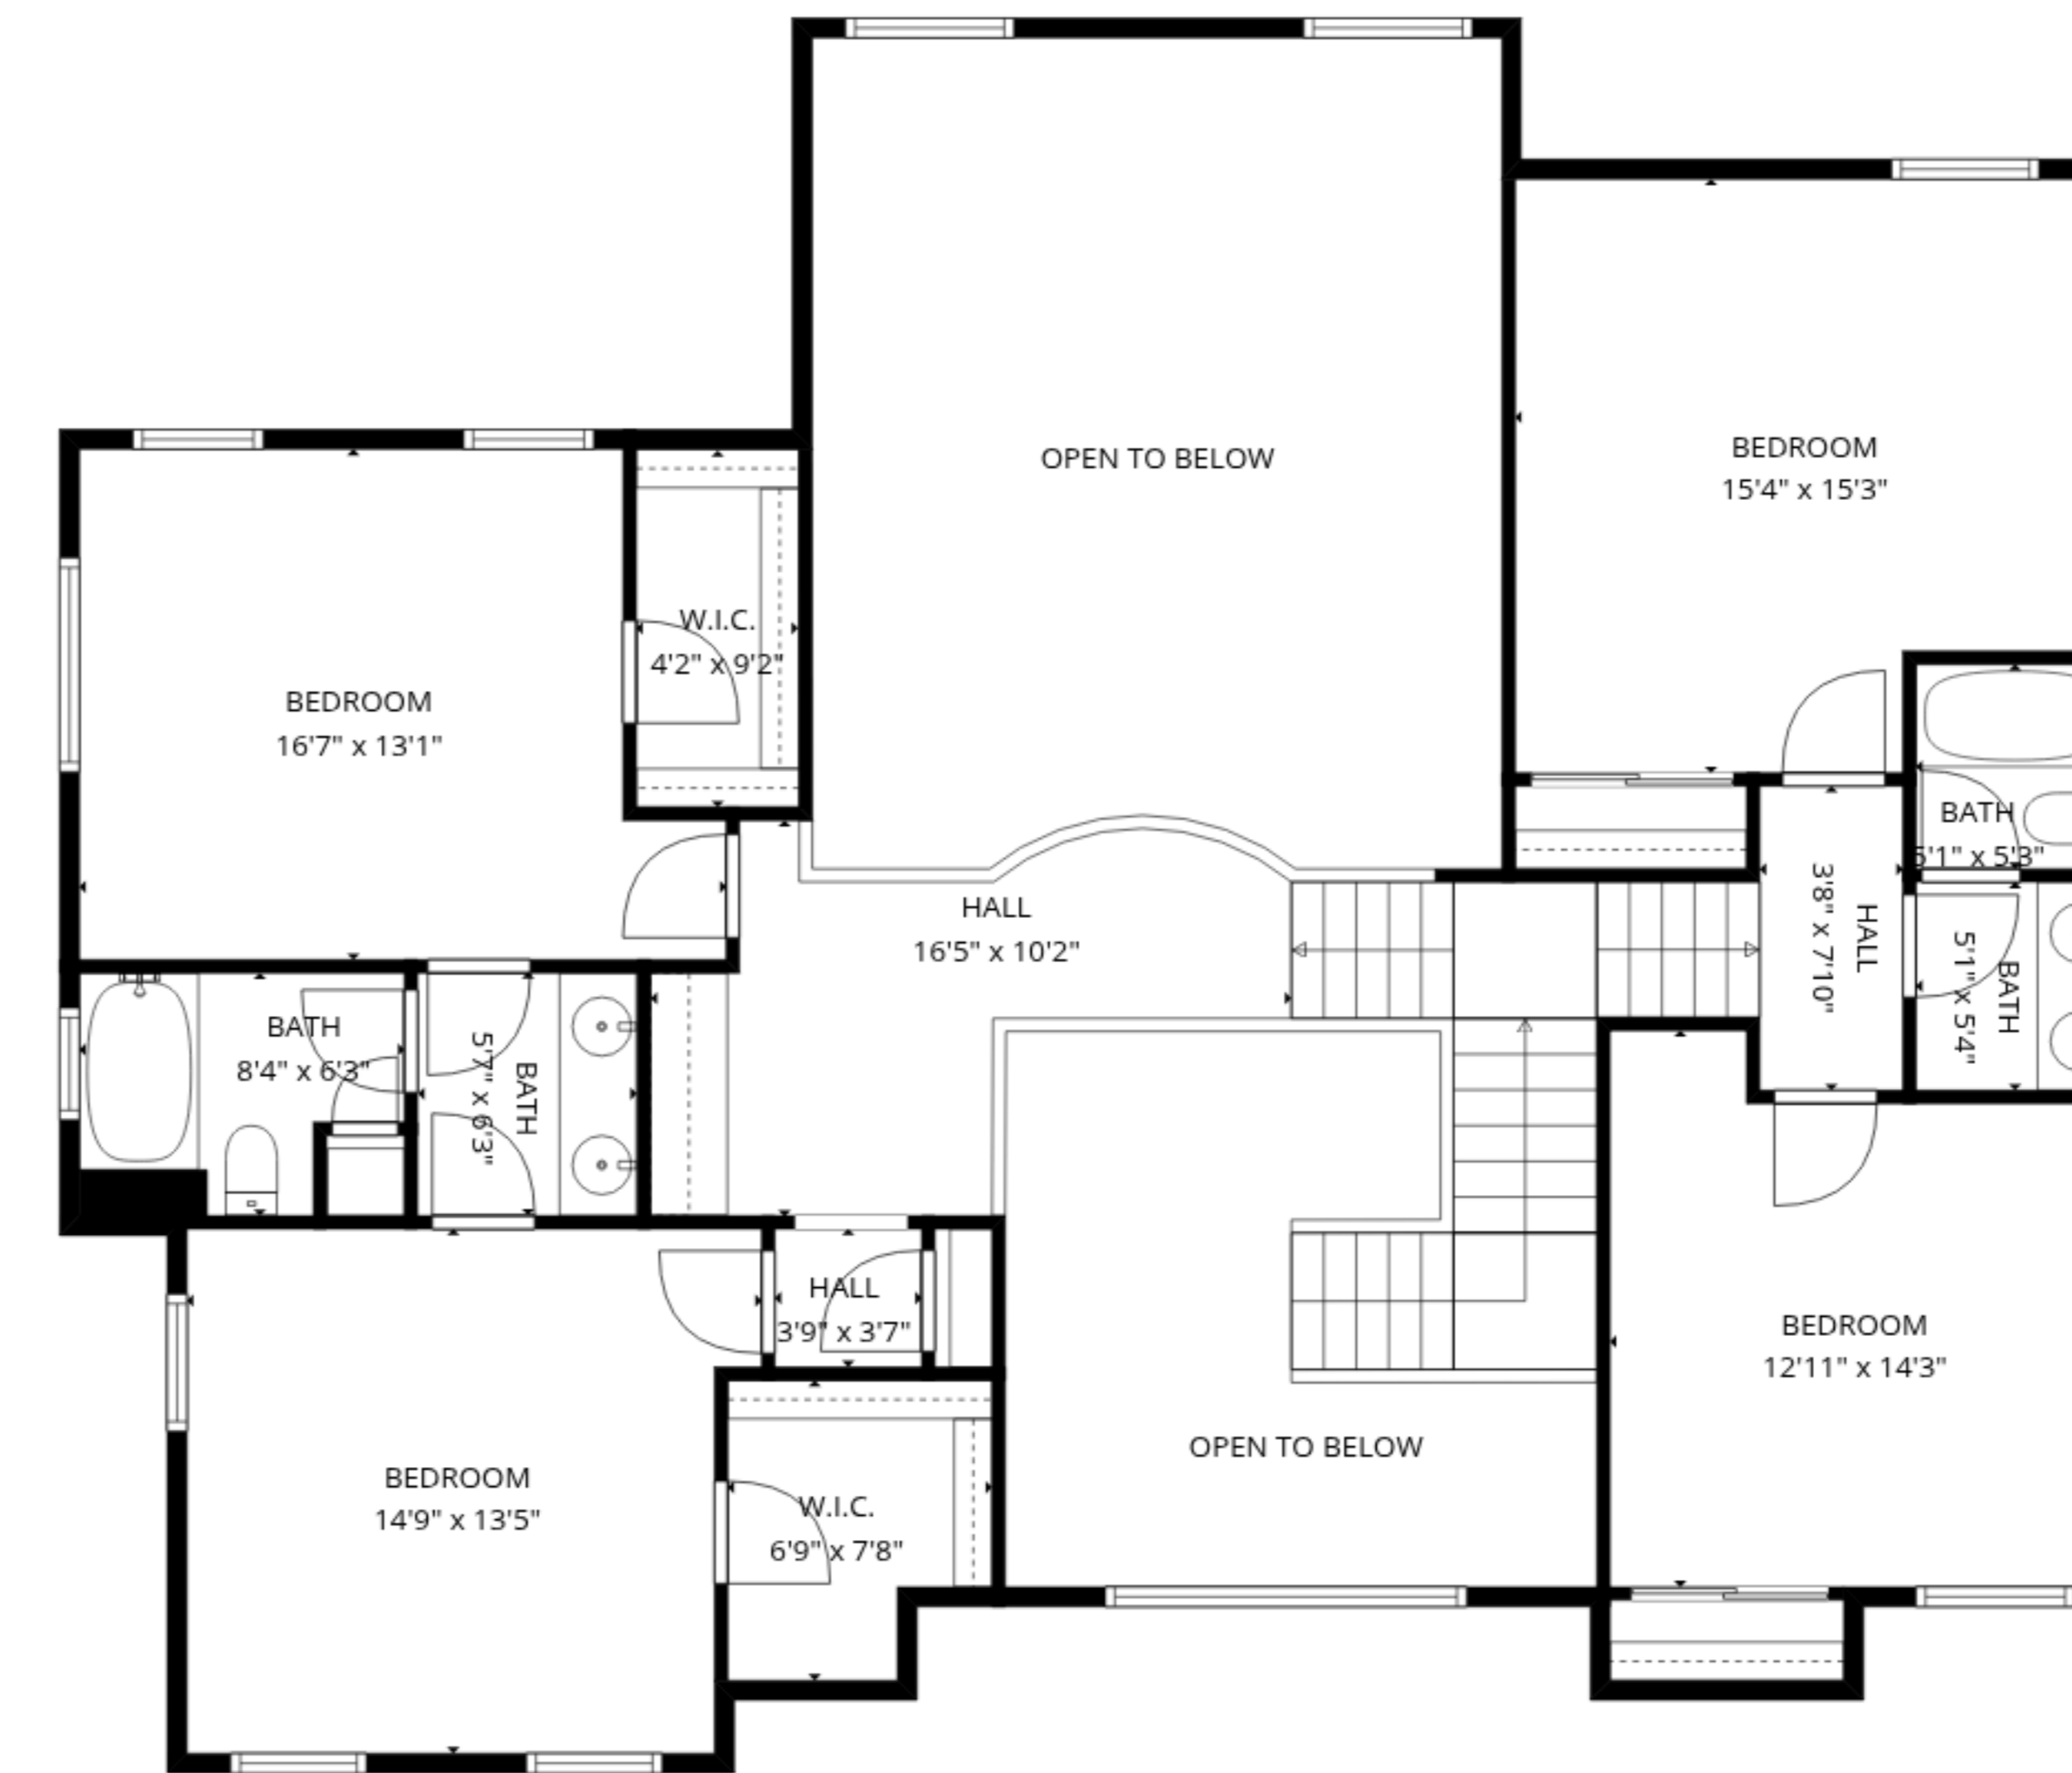

Basement: 160 sq. ft, 1st floor: 2240 sq. ft, 2nd floor: 1339 sq. ft  
 EXCLUDED AREAS: UTILITY: 76 sq. ft, STORAGE: 333 sq. ft, EXERCISE ROOM: 619 sq. ft,  
 BILLIARD ROOM: 421 sq. ft, SITTING ROOM: 240 sq. ft, GARAGE: 677 sq. ft,  
 PORCH: 123 sq. ft, COVERED PATIO: 96 sq. ft, PATIO: 411 sq. ft,  
 OPEN TO BELOW: 550 sq. ft, FIREPLACE: 11 sq. ft, WALLS: 370 sq. ft

SIZES AND DIMENSIONS ARE APPROXIMATE, ACTUAL MAY VARY.

**TOTAL: 3739 sq. ft**

Basement: 160 sq. ft, 1st floor: 2240 sq. ft, 2nd floor: 1339 sq. ft  
 EXCLUDED AREAS: UTILITY: 76 sq. ft, STORAGE: 333 sq. ft, EXERCISE ROOM: 619 sq. ft,  
 BILLIARD ROOM: 421 sq. ft, SITTING ROOM: 240 sq. ft, GARAGE: 677 sq. ft,  
 PORCH: 123 sq. ft, COVERED PATIO: 96 sq. ft, PATIO: 411 sq. ft,  
 OPEN TO BELOW: 550 sq. ft, FIREPLACE: 11 sq. ft, WALLS: 370 sq. ft

SIZES AND DIMENSIONS ARE APPROXIMATE, ACTUAL MAY VARY.

1st floor

2nd floor

Basement

**TOTAL: 3739 sq. ft**

Basement: 160 sq. ft, 1st floor: 2240 sq. ft, 2nd floor: 1339 sq. ft  
 EXCLUDED AREAS: UTILITY: 76 sq. ft, STORAGE: 333 sq. ft, EXERCISE ROOM: 619 sq. ft,  
 BILLIARD ROOM: 421 sq. ft, SITTING ROOM: 240 sq. ft, GARAGE: 677 sq. ft,  
 PORCH: 123 sq. ft, COVERED PATIO: 96 sq. ft, PATIO: 411 sq. ft,  
 OPEN TO BELOW: 550 sq. ft, FIREPLACE: 11 sq. ft, WALLS: 370 sq. ft