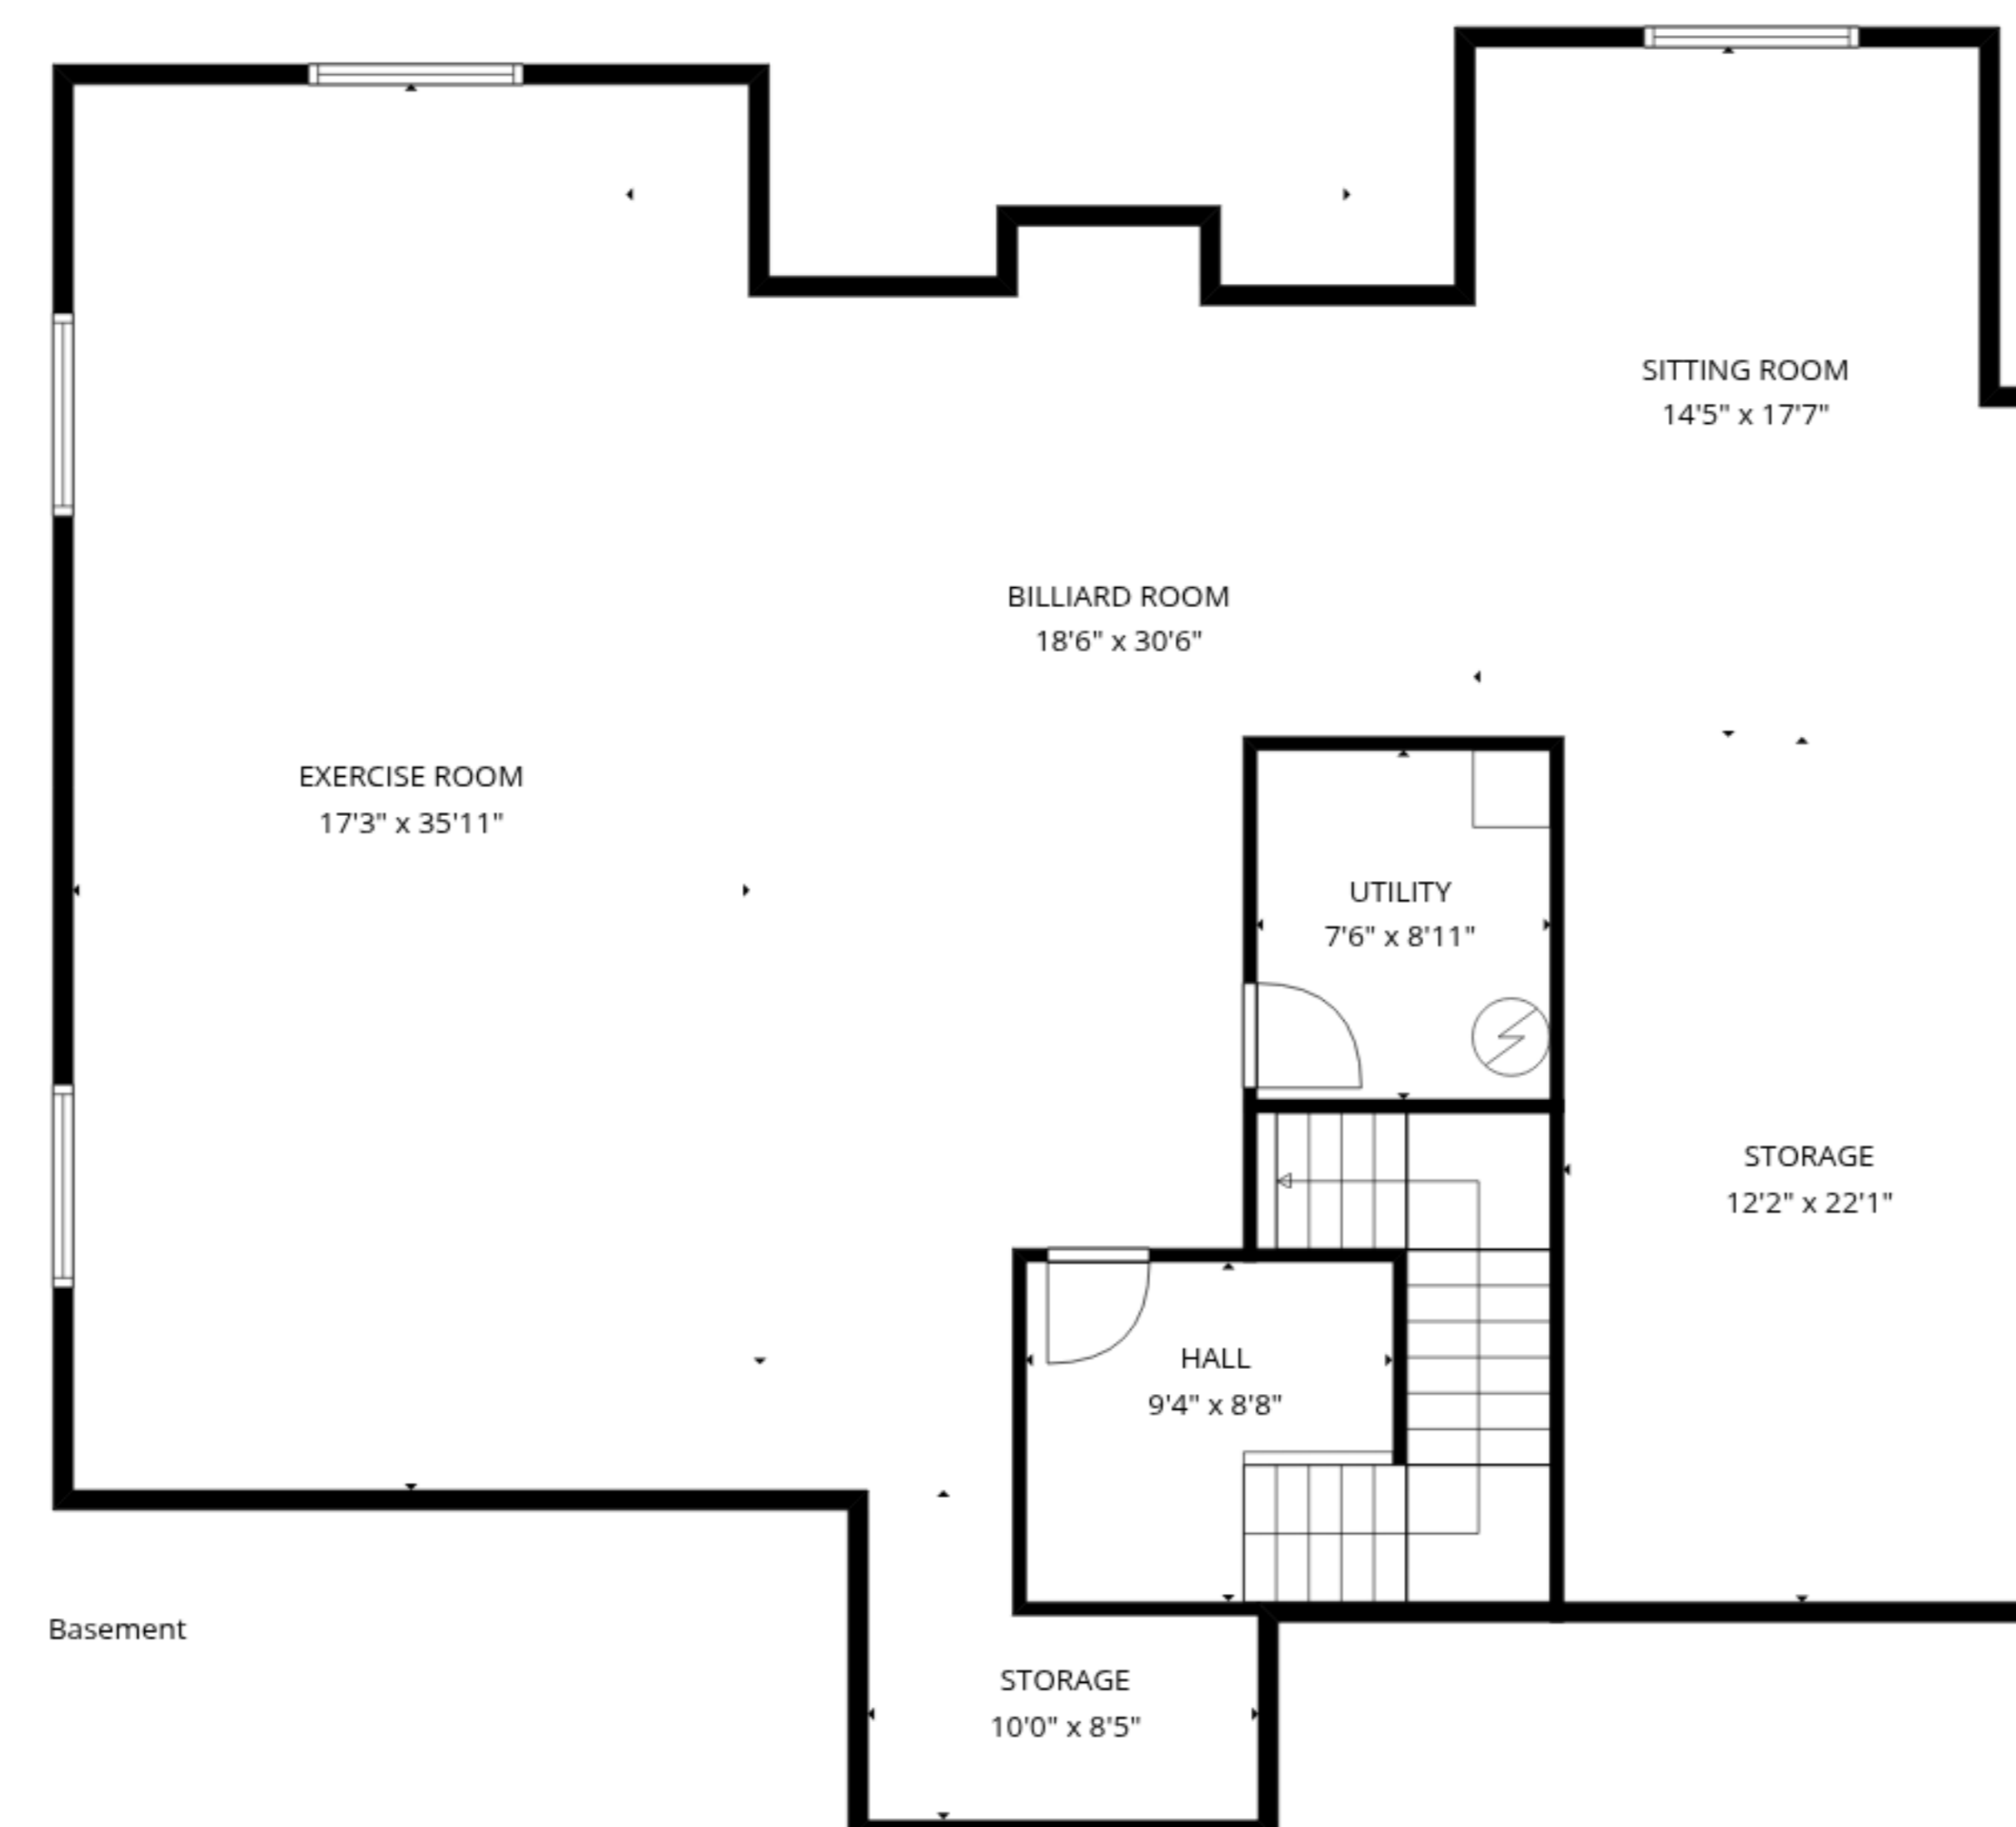

Basement: 160 sq. ft, 1st floor: 2240 sq. ft, 2nd floor: 1339 sq. ft  
 EXCLUDED AREAS: UTILITY: 76 sq. ft, STORAGE: 333 sq. ft, EXERCISE ROOM: 619 sq. ft,  
 BILLIARD ROOM: 421 sq. ft, SITTING ROOM: 240 sq. ft, GARAGE: 677 sq. ft,  
 PORCH: 123 sq. ft, COVERED PATIO: 96 sq. ft, PATIO: 411 sq. ft,  
 OPEN TO BELOW: 550 sq. ft, FIREPLACE: 11 sq. ft, WALLS: 370 sq. ft

SIZES AND DIMENSIONS ARE APPROXIMATE, ACTUAL MAY VARY.

**TOTAL: 3739 sq. ft**

Basement: 160 sq. ft, 1st floor: 2240 sq. ft, 2nd floor: 1339 sq. ft  
 EXCLUDED AREAS: UTILITY: 76 sq. ft, STORAGE: 333 sq. ft, EXERCISE ROOM: 619 sq. ft,  
 BILLIARD ROOM: 421 sq. ft, SITTING ROOM: 240 sq. ft, GARAGE: 677 sq. ft,  
 PORCH: 123 sq. ft, COVERED PATIO: 96 sq. ft, PATIO: 411 sq. ft,  
 OPEN TO BELOW: 550 sq. ft, FIREPLACE: 11 sq. ft, WALLS: 370 sq. ft

SIZES AND DIMENSIONS ARE APPROXIMATE, ACTUAL MAY VARY.

1st floor

2nd floor

Basement

**TOTAL: 3739 sq. ft**

Basement: 160 sq. ft, 1st floor: 2240 sq. ft, 2nd floor: 1339 sq. ft  
 EXCLUDED AREAS: UTILITY: 76 sq. ft, STORAGE: 333 sq. ft, EXERCISE ROOM: 619 sq. ft,  
 BILLIARD ROOM: 421 sq. ft, SITTING ROOM: 240 sq. ft, GARAGE: 677 sq. ft,  
 PORCH: 123 sq. ft, COVERED PATIO: 96 sq. ft, PATIO: 411 sq. ft,  
 OPEN TO BELOW: 550 sq. ft, FIREPLACE: 11 sq. ft, WALLS: 370 sq. ft