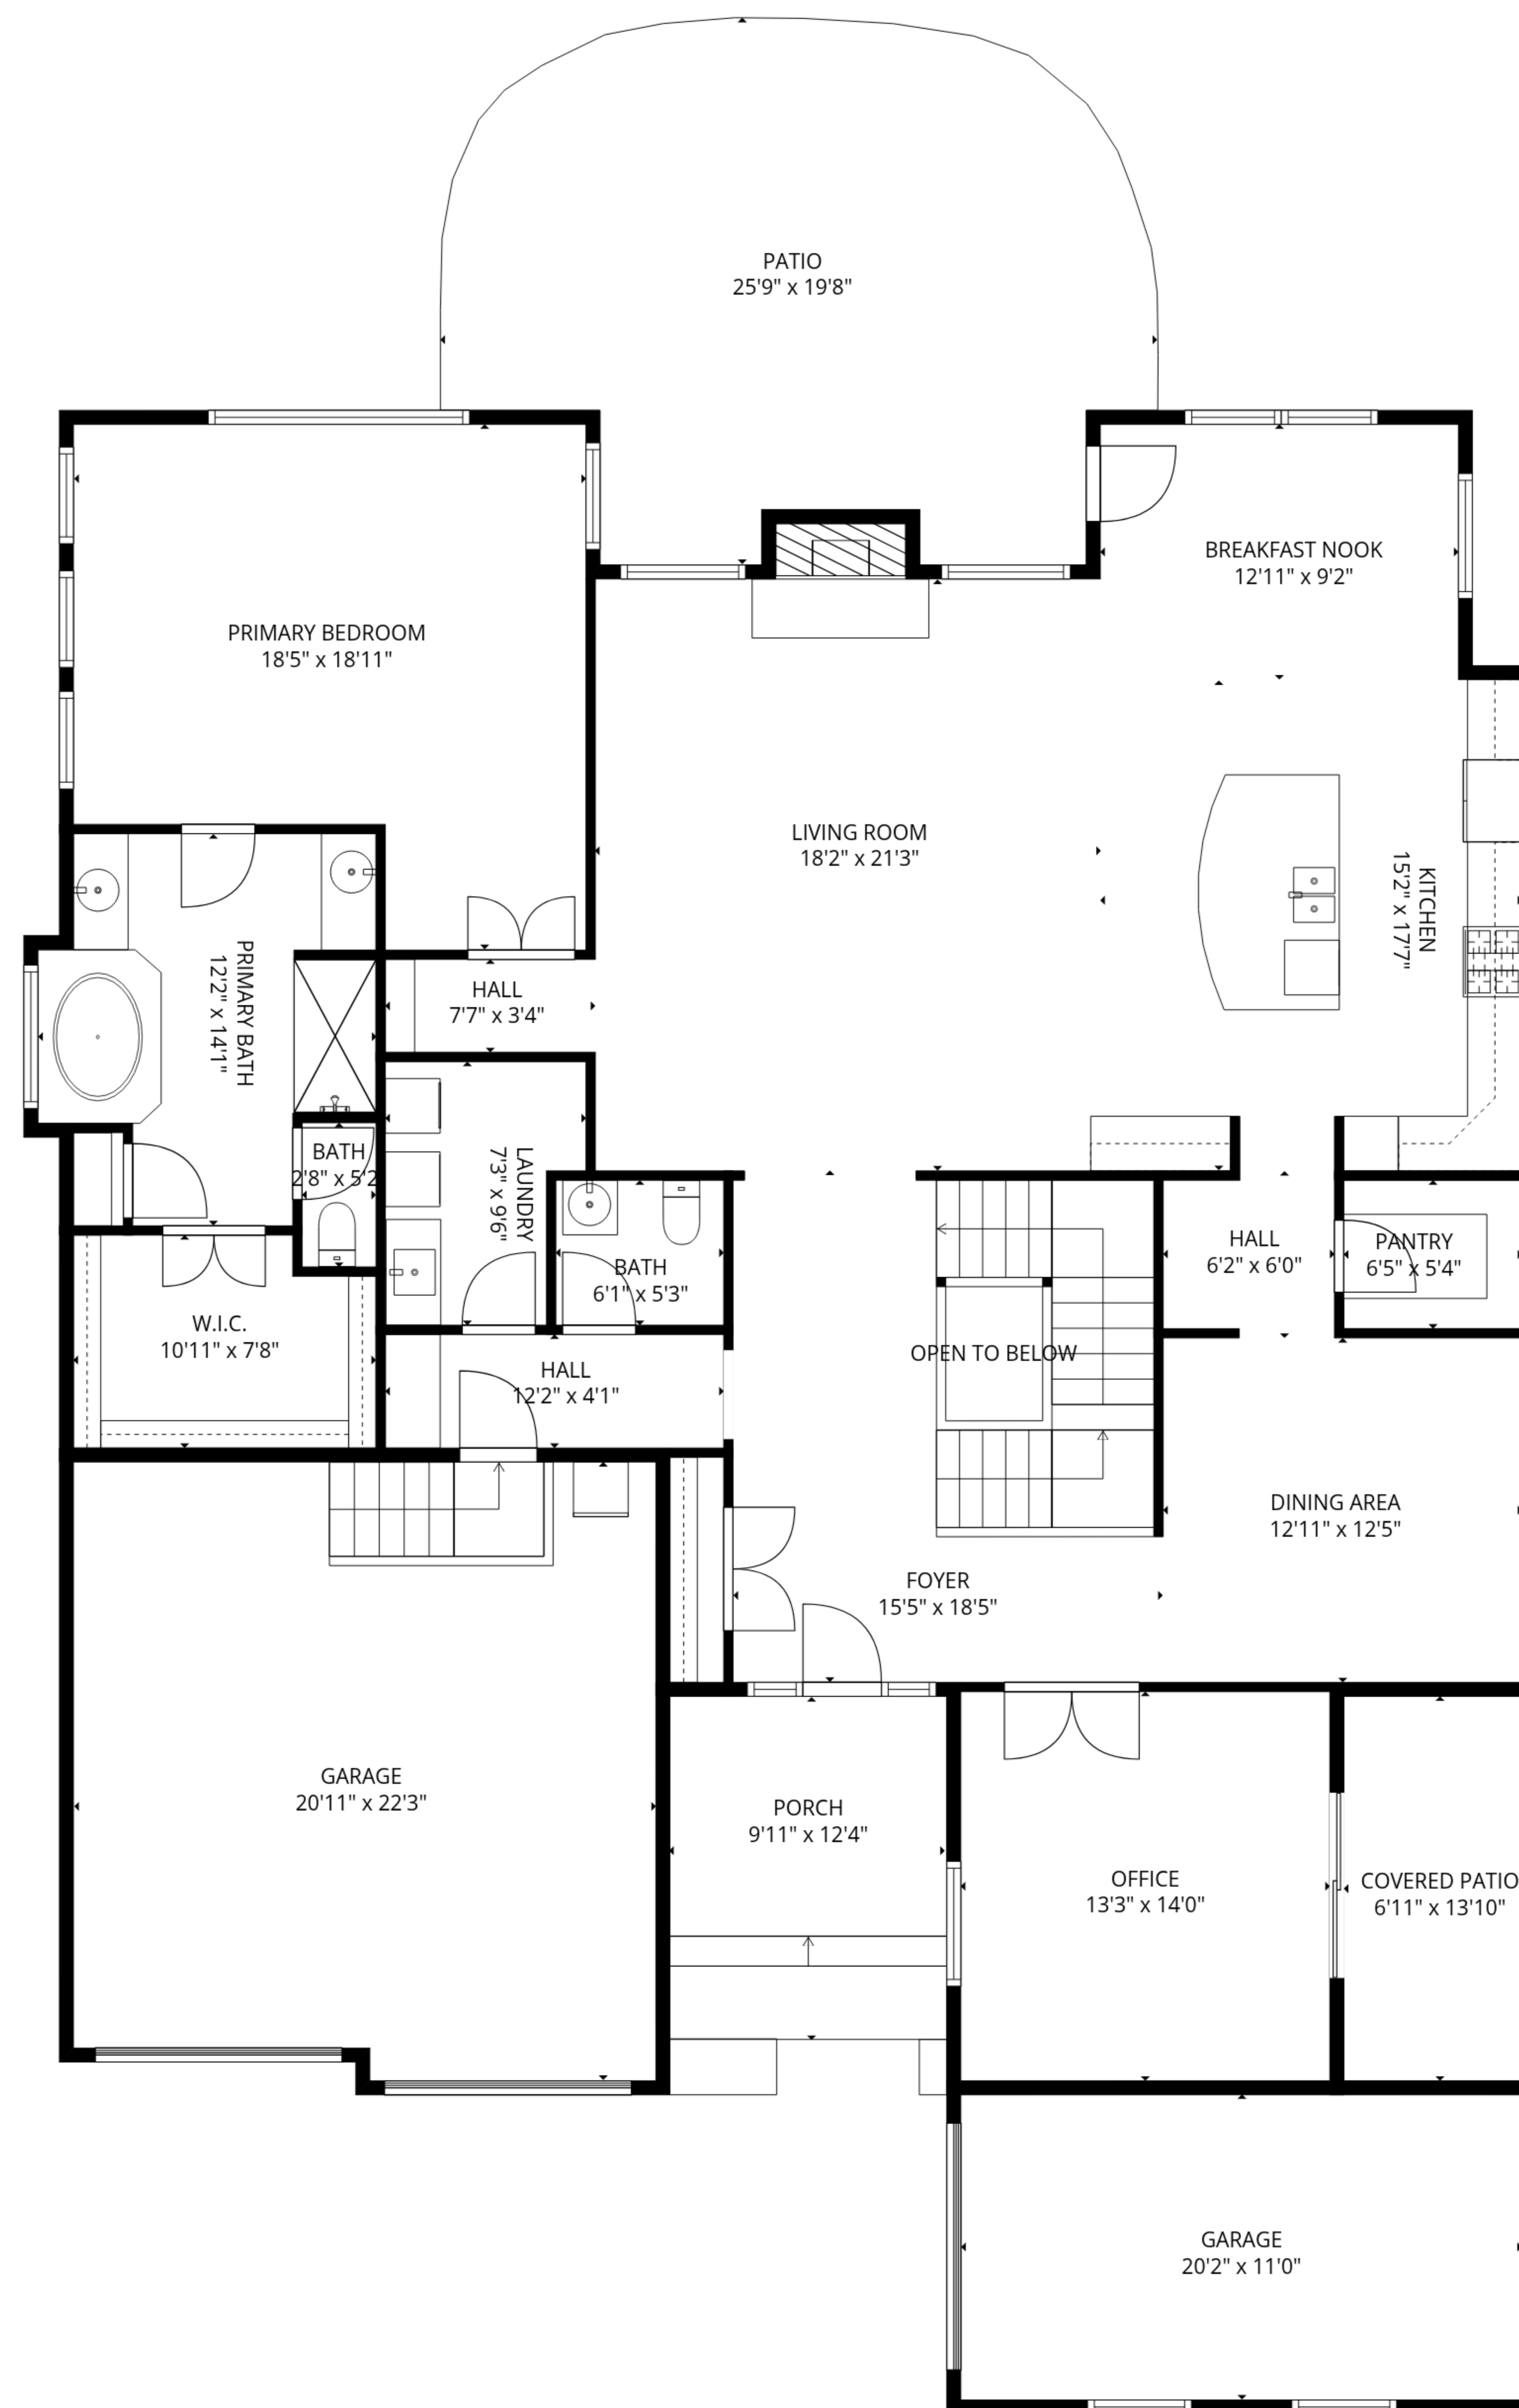

EXERCISE ROOM  
17'3" x 35'11"

BILLIARD ROOM  
18'6" x 30'6"

SITTING ROOM  
14'5" x 17'7"

UTILITY  
7'6" x 8'11"

STORAGE  
12'2" x 22'1"

HALL  
9'4" x 8'8"

STORAGE  
10'0" x 8'5"

**TOTAL: 3739 sq. ft**

Basement: 160 sq. ft, 1st floor: 2240 sq. ft, 2nd floor: 1339 sq. ft  
 EXCLUDED AREAS: UTILITY: 76 sq. ft, STORAGE: 333 sq. ft, EXERCISE ROOM: 619 sq. ft,  
 BILLIARD ROOM: 421 sq. ft, SITTING ROOM: 240 sq. ft, GARAGE: 677 sq. ft,  
 PORCH: 123 sq. ft, COVERED PATIO: 96 sq. ft, PATIO: 411 sq. ft,  
 OPEN TO BELOW: 550 sq. ft, FIREPLACE: 11 sq. ft, WALLS: 370 sq. ft

SIZES AND DIMENSIONS ARE APPROXIMATE, ACTUAL MAY VARY.

**TOTAL: 3739 sq. ft**

Basement: 160 sq. ft, 1st floor: 2240 sq. ft, 2nd floor: 1339 sq. ft  
 EXCLUDED AREAS: UTILITY: 76 sq. ft, STORAGE: 333 sq. ft, EXERCISE ROOM: 619 sq. ft,  
 BILLIARD ROOM: 421 sq. ft, SITTING ROOM: 240 sq. ft, GARAGE: 677 sq. ft,  
 PORCH: 123 sq. ft, COVERED PATIO: 96 sq. ft, PATIO: 411 sq. ft,  
 OPEN TO BELOW: 550 sq. ft, FIREPLACE: 11 sq. ft, WALLS: 370 sq. ft