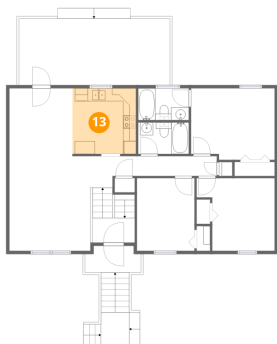

Dimensions: 7'10" x 4'11"
Area: 38 sq. ft
Counted as living area: Yes

Heated: Yes
Finished: Yes
Enclosed: Yes
Contiguous: Yes
Permitted: Yes
Wet space: Yes
Addition: No
Conversion: No

385 Tanglewood Drive Southeast, Edgewood, Christiansburg,
Montgomery County, Virginia, United States, 24073

12 Floor 2 - Hall

Dimensions: 16'1" x 3'1"
Area: 49 sq. ft
Counted as living area: Yes

Heated: Yes
Finished: Yes
Enclosed: Yes
Contiguous: Yes
Permitted: Yes
Wet space: No
Addition: No
Conversion: No

13 Floor 2 - Kitchen