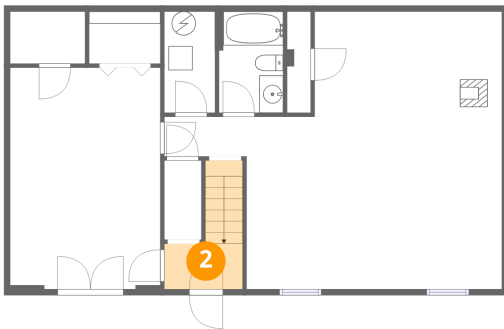

**385 Tanglewood Drive Southeast, Edgewood, Christiansburg,
Montgomery County, Virginia, United States, 24073**

1 Floor 1 - Bedroom

Dimensions: 12'6" x 18'5"
Area: 231 sq. ft
Counted as living area: Yes

Heated: Yes
Finished: Yes
Enclosed: Yes
Contiguous: Yes
Permitted: Yes
Wet space: No
Addition: No
Conversion: No

2 Floor 1 - Hall

Dimensions: 6'6" x 3'9"
Area: 25 sq. ft
Counted as living area: Yes

Heated: Yes
Finished: Yes
Enclosed: Yes
Contiguous: Yes
Permitted: Yes
Wet space: No
Addition: No
Conversion: No