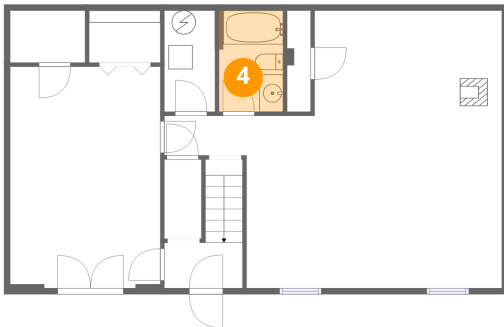

4 Floor 1 - Bath

Dimensions: 5'4" x 8'5"
Area: 45 sq. ft
Counted as living area: Yes

Heated: Yes
Finished: Yes
Enclosed: Yes
Contiguous: Yes
Permitted: Yes
Wet space: Yes
Addition: No
Conversion: No