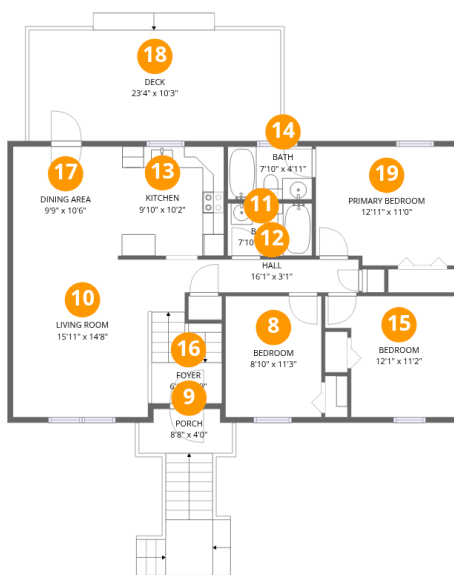

Home data report

**385 Tanglewood Drive Southeast, Edgewood, Christiansburg,
Montgomery County, Virginia, United States, 24073**

Total Area: 1913 sq. ft

Basement: 892 sq. ft, 1st Floor: 1021 sq. ft

Excluded: Undefined 20 sq. ft, Utility 36 sq. ft, Porch 99 sq. ft, Deck 258 sq. ft, Walls: 132 sq. ft

Total:892sqft Excluded: 56sqft

#		Dimensions	sqft	Counted as living area
1	Bedroom	12'6" x 18'5"	231 sq. ft	Yes
2	Hall	6'6" x 3'9"	25 sq. ft	Yes
3	Hall	6'10" x 3'4"	23 sq. ft	Yes
4	Bath	5'4" x 8'5"	45 sq. ft	Yes
5	Laundry	5'11" x 4'4"	26 sq. ft	Yes
6	Recreation Room	21'3" x 23'1"	492 sq. ft	Yes
7	Utility	4'3" x 8'5"	36 sq. ft	No

Home data report

385 Tanglewood Drive Southeast, Edgewood, Christiansburg, Montgomery County, Virginia, United States, 24073

Room dimensions

Floor 2

Total:1021sqft Excluded: 357sqft

#		Dimensions	sqft	Counted as living area
8	Bedroom	8'10" x 11'3"	100 sq. ft	Yes
9	Porch	8'8" x 4'0"	35 sq. ft	No
10	Living Room	15'11" x 14'8"	233 sq. ft	Yes
11	Bath	7'10" x 4'11"	38 sq. ft	Yes
12	Hall	16'1" x 3'1"	49 sq. ft	Yes
13	Kitchen	9'10" x 10'2"	100 sq. ft	Yes
14	Bath	7'10" x 4'11"	39 sq. ft	Yes
15	Bedroom	12'1" x 11'2"	135 sq. ft	Yes
16	Foyer	6'6" x 3'9"	25 sq. ft	Yes
17	Dining Area	9'9" x 10'6"	102 sq. ft	Yes
18	Deck	23'4" x 10'3"	240 sq. ft	No

16 Floor 2 - Foyer

Dimensions: 6'6" x 3'9"
Area: 25 sq. ft
Counted as living area: Yes

Heated: Yes
Finished: Yes
Enclosed: Yes
Contiguous: Yes
Permitted: Yes
Wet space: No
Addition: No
Conversion: No

17 Floor 2 - Dining Area