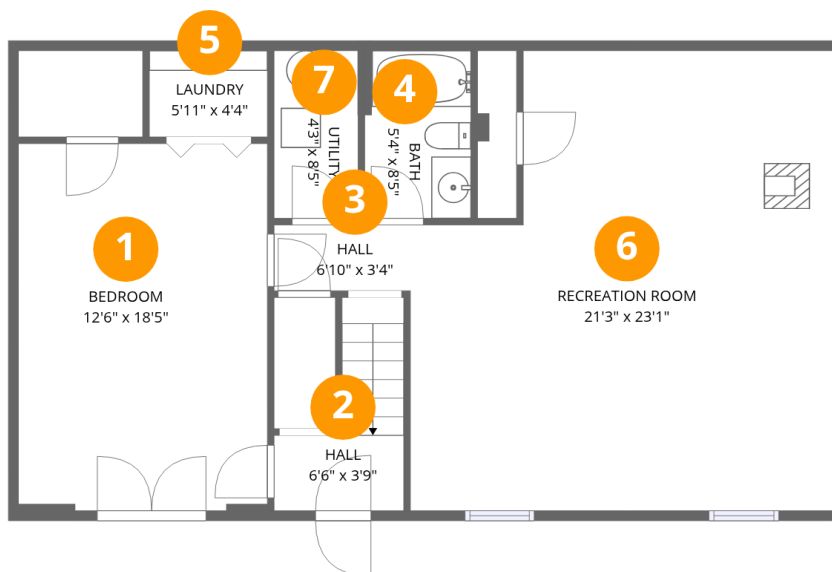

385 Tanglewood Drive Southeast, Edgewood, Christiansburg, Montgomery County, Virginia, United States, 24073

Room dimensions

Floor 1 Below grade

Total:892sqft Excluded: 56sqft

#		Dimensions	sqft	Counted as living area
1	Bedroom	12'6" x 18'5"	231 sq. ft	Yes
2	Hall	6'6" x 3'9"	25 sq. ft	Yes
3	Hall	6'10" x 3'4"	23 sq. ft	Yes
4	Bath	5'4" x 8'5"	45 sq. ft	Yes
5	Laundry	5'11" x 4'4"	26 sq. ft	Yes
6	Recreation Room	21'3" x 23'1"	492 sq. ft	Yes
7	Utility	4'3" x 8'5"	36 sq. ft	No