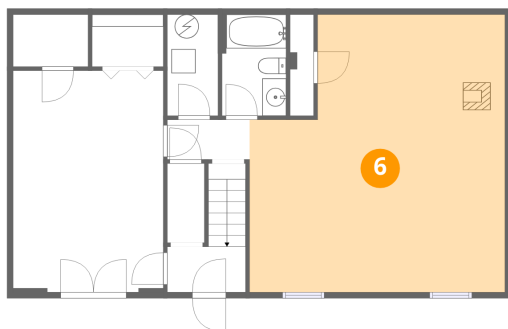

385 Tanglewood Drive Southeast, Edgewood, Christiansburg,
Montgomery County, Virginia, United States, 24073

6 Floor 1 - Recreation Room

Dimensions: 21'3" x 23'1"
Area: 492 sq. ft
Counted as living area: Yes

Heated: Yes
Finished: Yes
Enclosed: Yes
Contiguous: Yes
Permitted: Yes
Wet space: No
Addition: No
Conversion: No