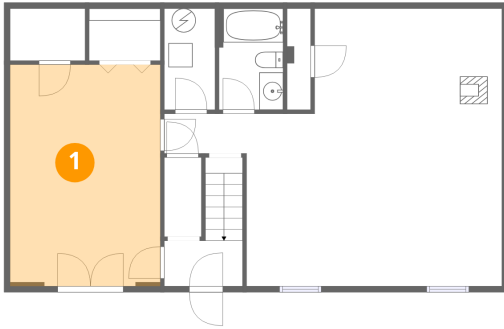

**385 Tanglewood Drive Southeast, Edgewood, Christiansburg,
Montgomery County, Virginia, United States, 24073**

1 Floor 1 - Bedroom

Dimensions: 12'6" x 18'5"
Area: 231 sq. ft
Counted as living area: Yes

Heated: Yes
Finished: Yes
Enclosed: Yes
Contiguous: Yes
Permitted: Yes
Wet space: No
Addition: No
Conversion: No