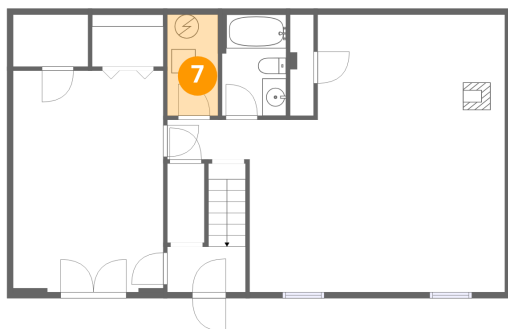

7 Floor 1 - Utility

Dimensions: 4'3" x 8'5"
Area: 36 sq. ft
Counted as living area: No

Heated: Yes
Finished: No
Enclosed: Yes
Contiguous: Yes
Permitted: Yes
Wet space: No
Addition: No
Conversion: No