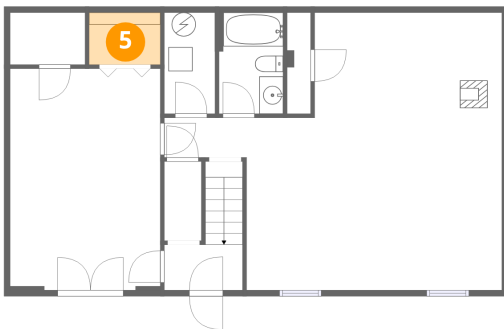

5 Floor 1 - Laundry

Dimensions: 5'11" x 4'4"
Area: 26 sq. ft
Counted as living area: Yes

Heated: Yes
Finished: Yes
Enclosed: Yes
Contiguous: Yes
Permitted: Yes
Wet space: No
Addition: No
Conversion: No