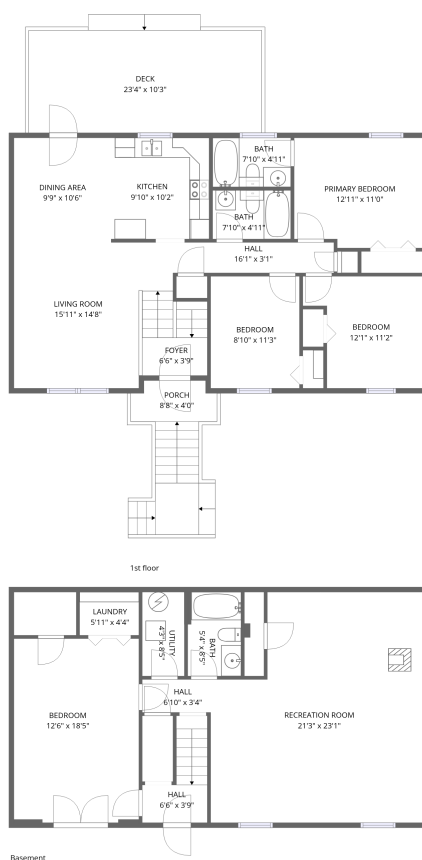

Home data report

**385 Tanglewood Drive Southeast, Edgewood, Christiansburg,
Montgomery County, Virginia, United States, 24073**

Total Area: 1913 sq. ft

Basement: 892 sq. ft, 1st Floor: 1021 sq. ft

Excluded: Undefined 20 sq. ft, Utility 36 sq. ft, Porch 99 sq. ft, Deck 258 sq. ft, Walls: 132 sq. ft

Property summary

 **2**
Floors

 **4**
Bedrooms

 **3**
Bathrooms

385 Tanglewood Drive Southeast, Edgewood, Christiansburg, Montgomery County, Virginia, United States, 24073

Room dimensions

Floor 1 Below grade

Home data report

385 Tanglewood Drive Southeast, Edgewood, Christiansburg, Montgomery County, Virginia, United States, 24073

Room dimensions

Floor 2

Total:1021sqft Excluded: 357sqft

#		Dimensions	sqft	Counted as living area
8	Bedroom	8'10" x 11'3"	100 sq. ft	Yes
9	Porch	8'8" x 4'0"	35 sq. ft	No
10	Living Room	15'11" x 14'8"	233 sq. ft	Yes
11	Bath	7'10" x 4'11"	38 sq. ft	Yes
12	Hall	16'1" x 3'1"	49 sq. ft	Yes
13	Kitchen	9'10" x 10'2"	100 sq. ft	Yes
14	Bath	7'10" x 4'11"	39 sq. ft	Yes
15	Bedroom	12'1" x 11'2"	135 sq. ft	Yes
16	Foyer	6'6" x 3'9"	25 sq. ft	Yes
17	Dining Area	9'9" x 10'6"	102 sq. ft	Yes
18	Deck	23'4" x 10'3"	240 sq. ft	No

4 Floor 1 - Bath

Dimensions: 5'4" x 8'5"
Area: 45 sq. ft
Counted as living area: Yes

Heated: Yes
Finished: Yes
Enclosed: Yes
Contiguous: Yes
Permitted: Yes
Wet space: Yes
Addition: No
Conversion: No

5 Floor 1 - Laundry