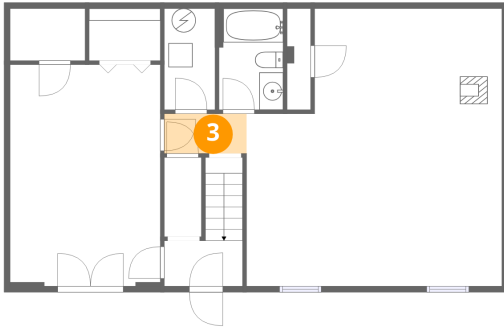

385 Tanglewood Drive Southeast, Edgewood, Christiansburg,
Montgomery County, Virginia, United States, 24073

3 Floor 1 - Hall

Dimensions: 6'10" x 3'4"
Area: 23 sq. ft
Counted as living area: Yes

Heated: Yes
Finished: Yes
Enclosed: Yes
Contiguous: Yes
Permitted: Yes
Wet space: No
Addition: No
Conversion: No