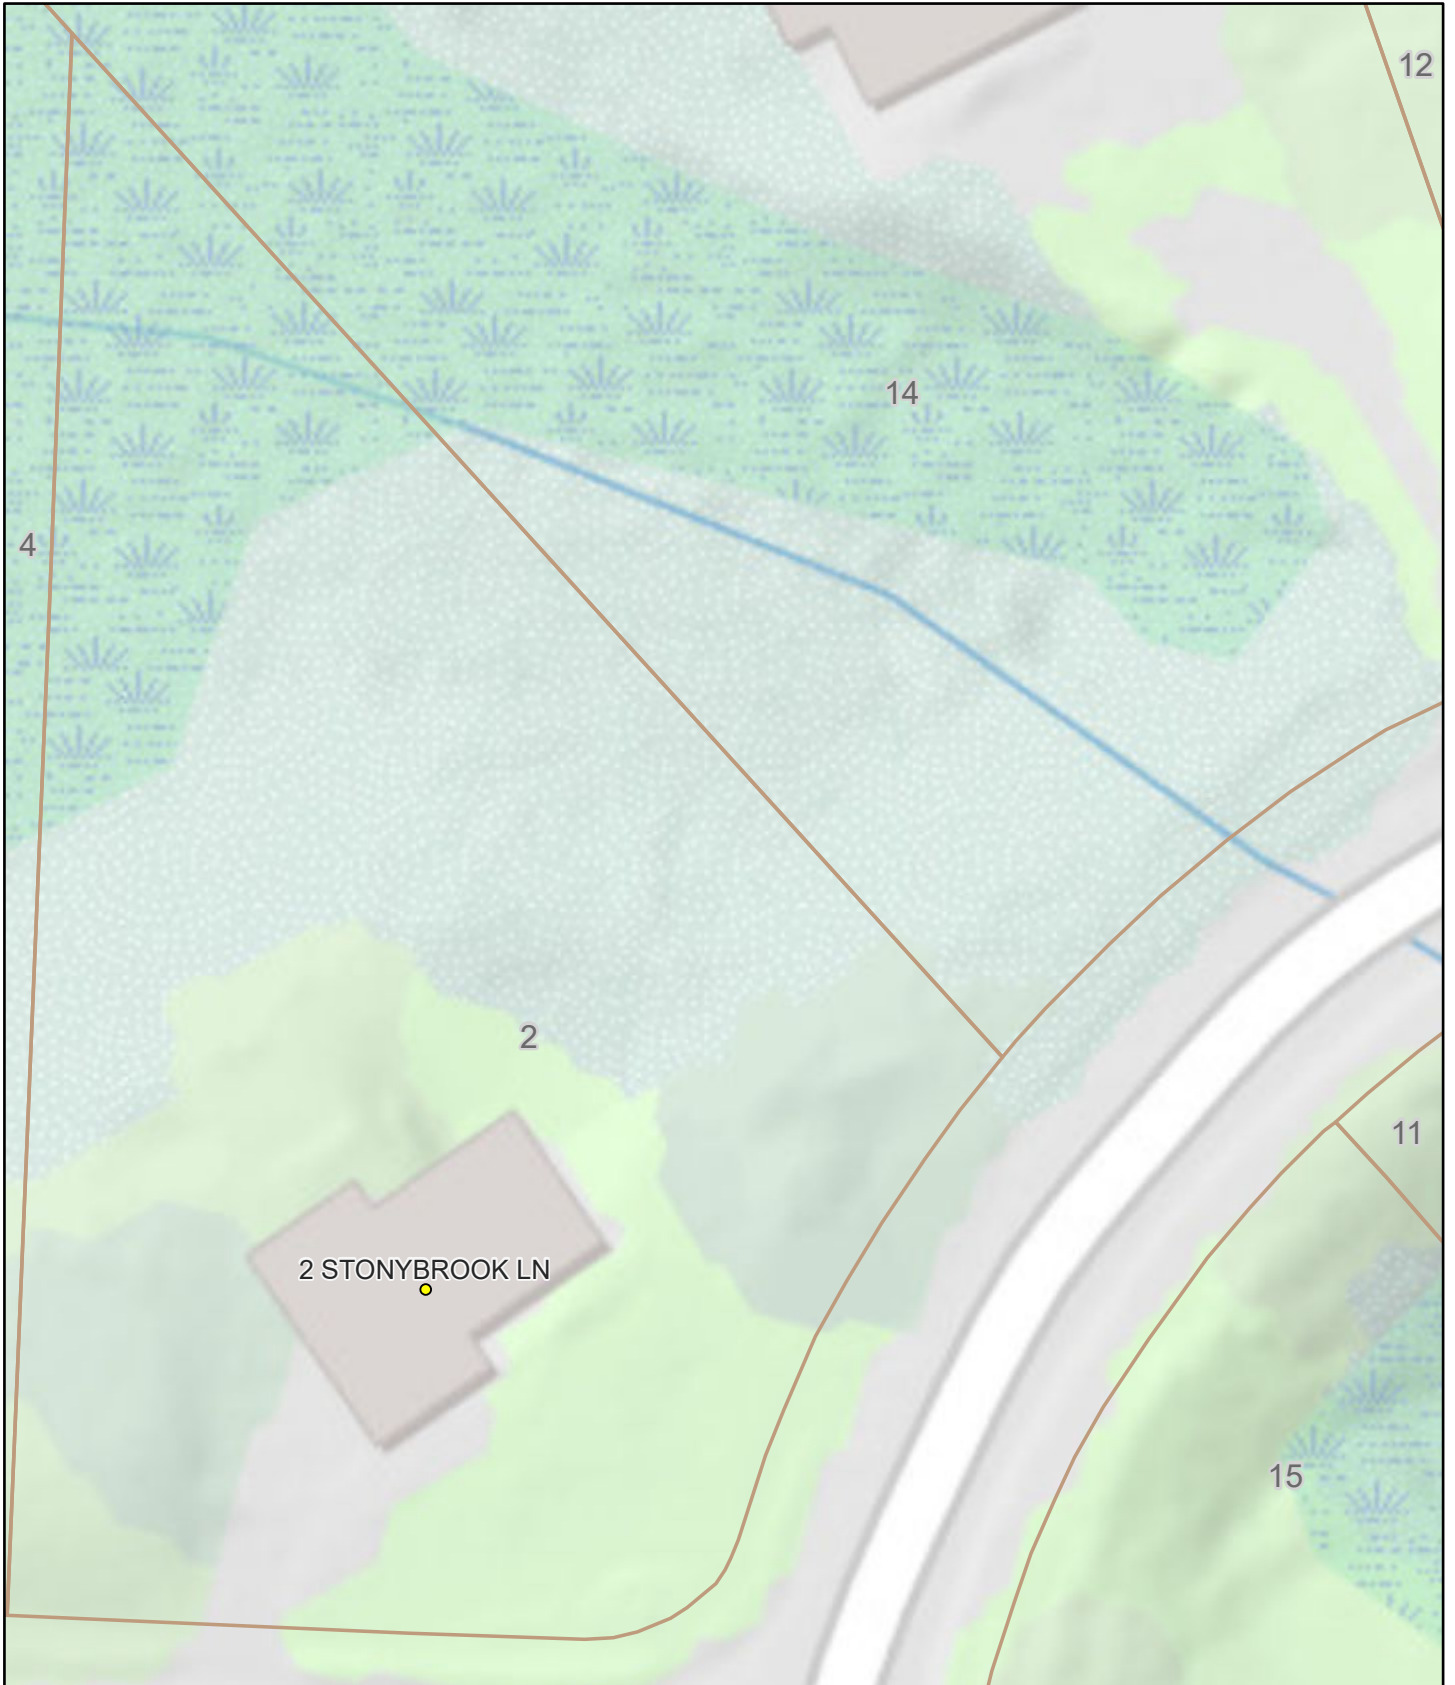

# ArcGIS Web Map

4/15/2026, 11:42:34 AM

 Address Points

 Parcels

MassGIS\_Basemap\_20260208

 Red: Band\_1

 Green: Band\_2

 Blue: Band\_3

MassGIS\_Basemap\_20260208

 Red: Band\_1

 Green: Band\_2

 Blue: Band\_3

MassGIS