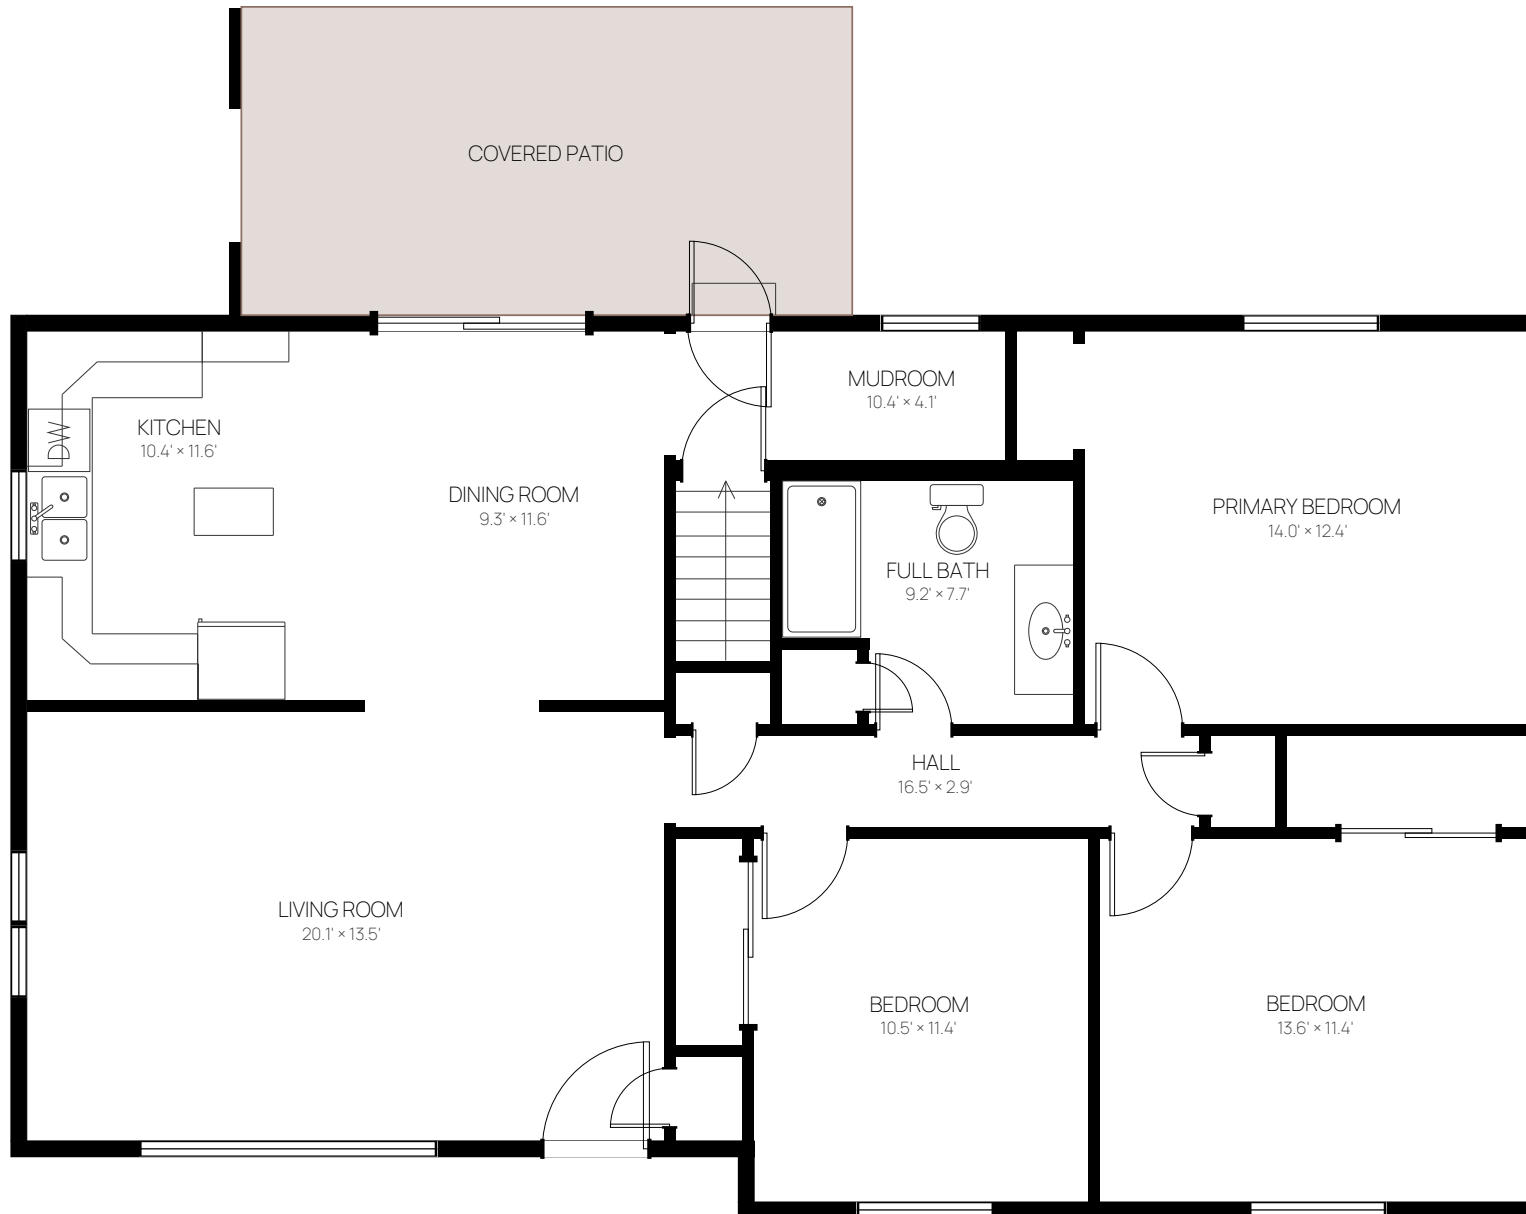

Basement

Total GLA: 1,333 sq. ft | Total: 2,636 sq. ft

Basement: 0 sq. ft (Excluded areas 1,303 sq. ft)

First Floor: 1,333 sq. ft

Measurements deemed highly reliable, but not guaranteed.

First Floor

Total GLA: 1,333 sq. ft | Total: 2,636 sq. ft

Basement: 0 sq. ft (Excluded areas 1,303 sq. ft)

First Floor: 1,333 sq. ft

Measurements deemed highly reliable, but not guaranteed.