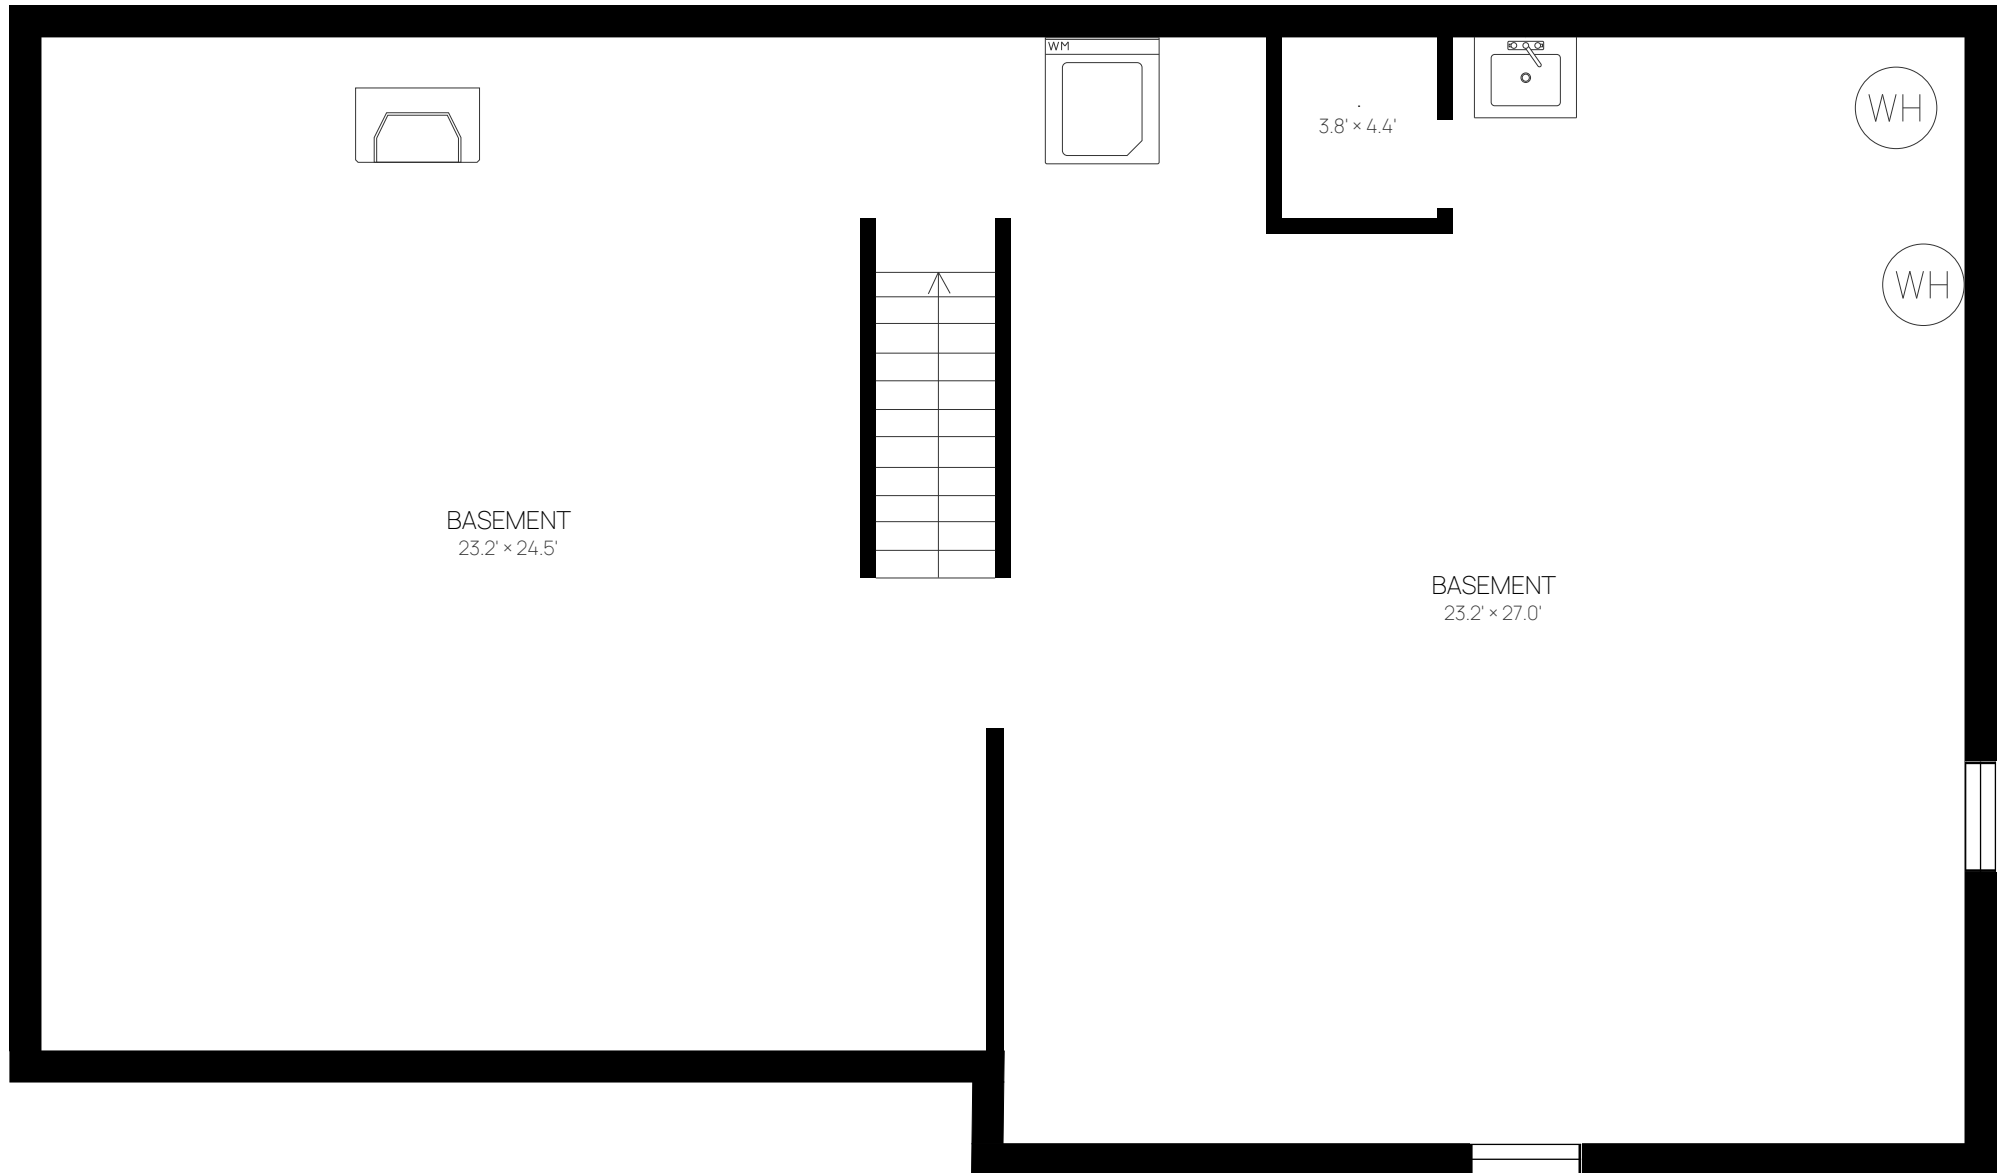

Basement

Total GLA: 1,333 sq. ft | Total: 2,636 sq. ft

Basement: 0 sq. ft (Excluded areas 1,303 sq. ft)

First Floor: 1,333 sq. ft

Measurements deemed highly reliable, but not guaranteed.

First Floor

Total GLA: 1,333 sq. ft | Total: 2,636 sq. ft

Basement: 0 sq. ft (Excluded areas 1,303 sq. ft)

First Floor: 1,333 sq. ft

Measurements deemed highly reliable, but not guaranteed.