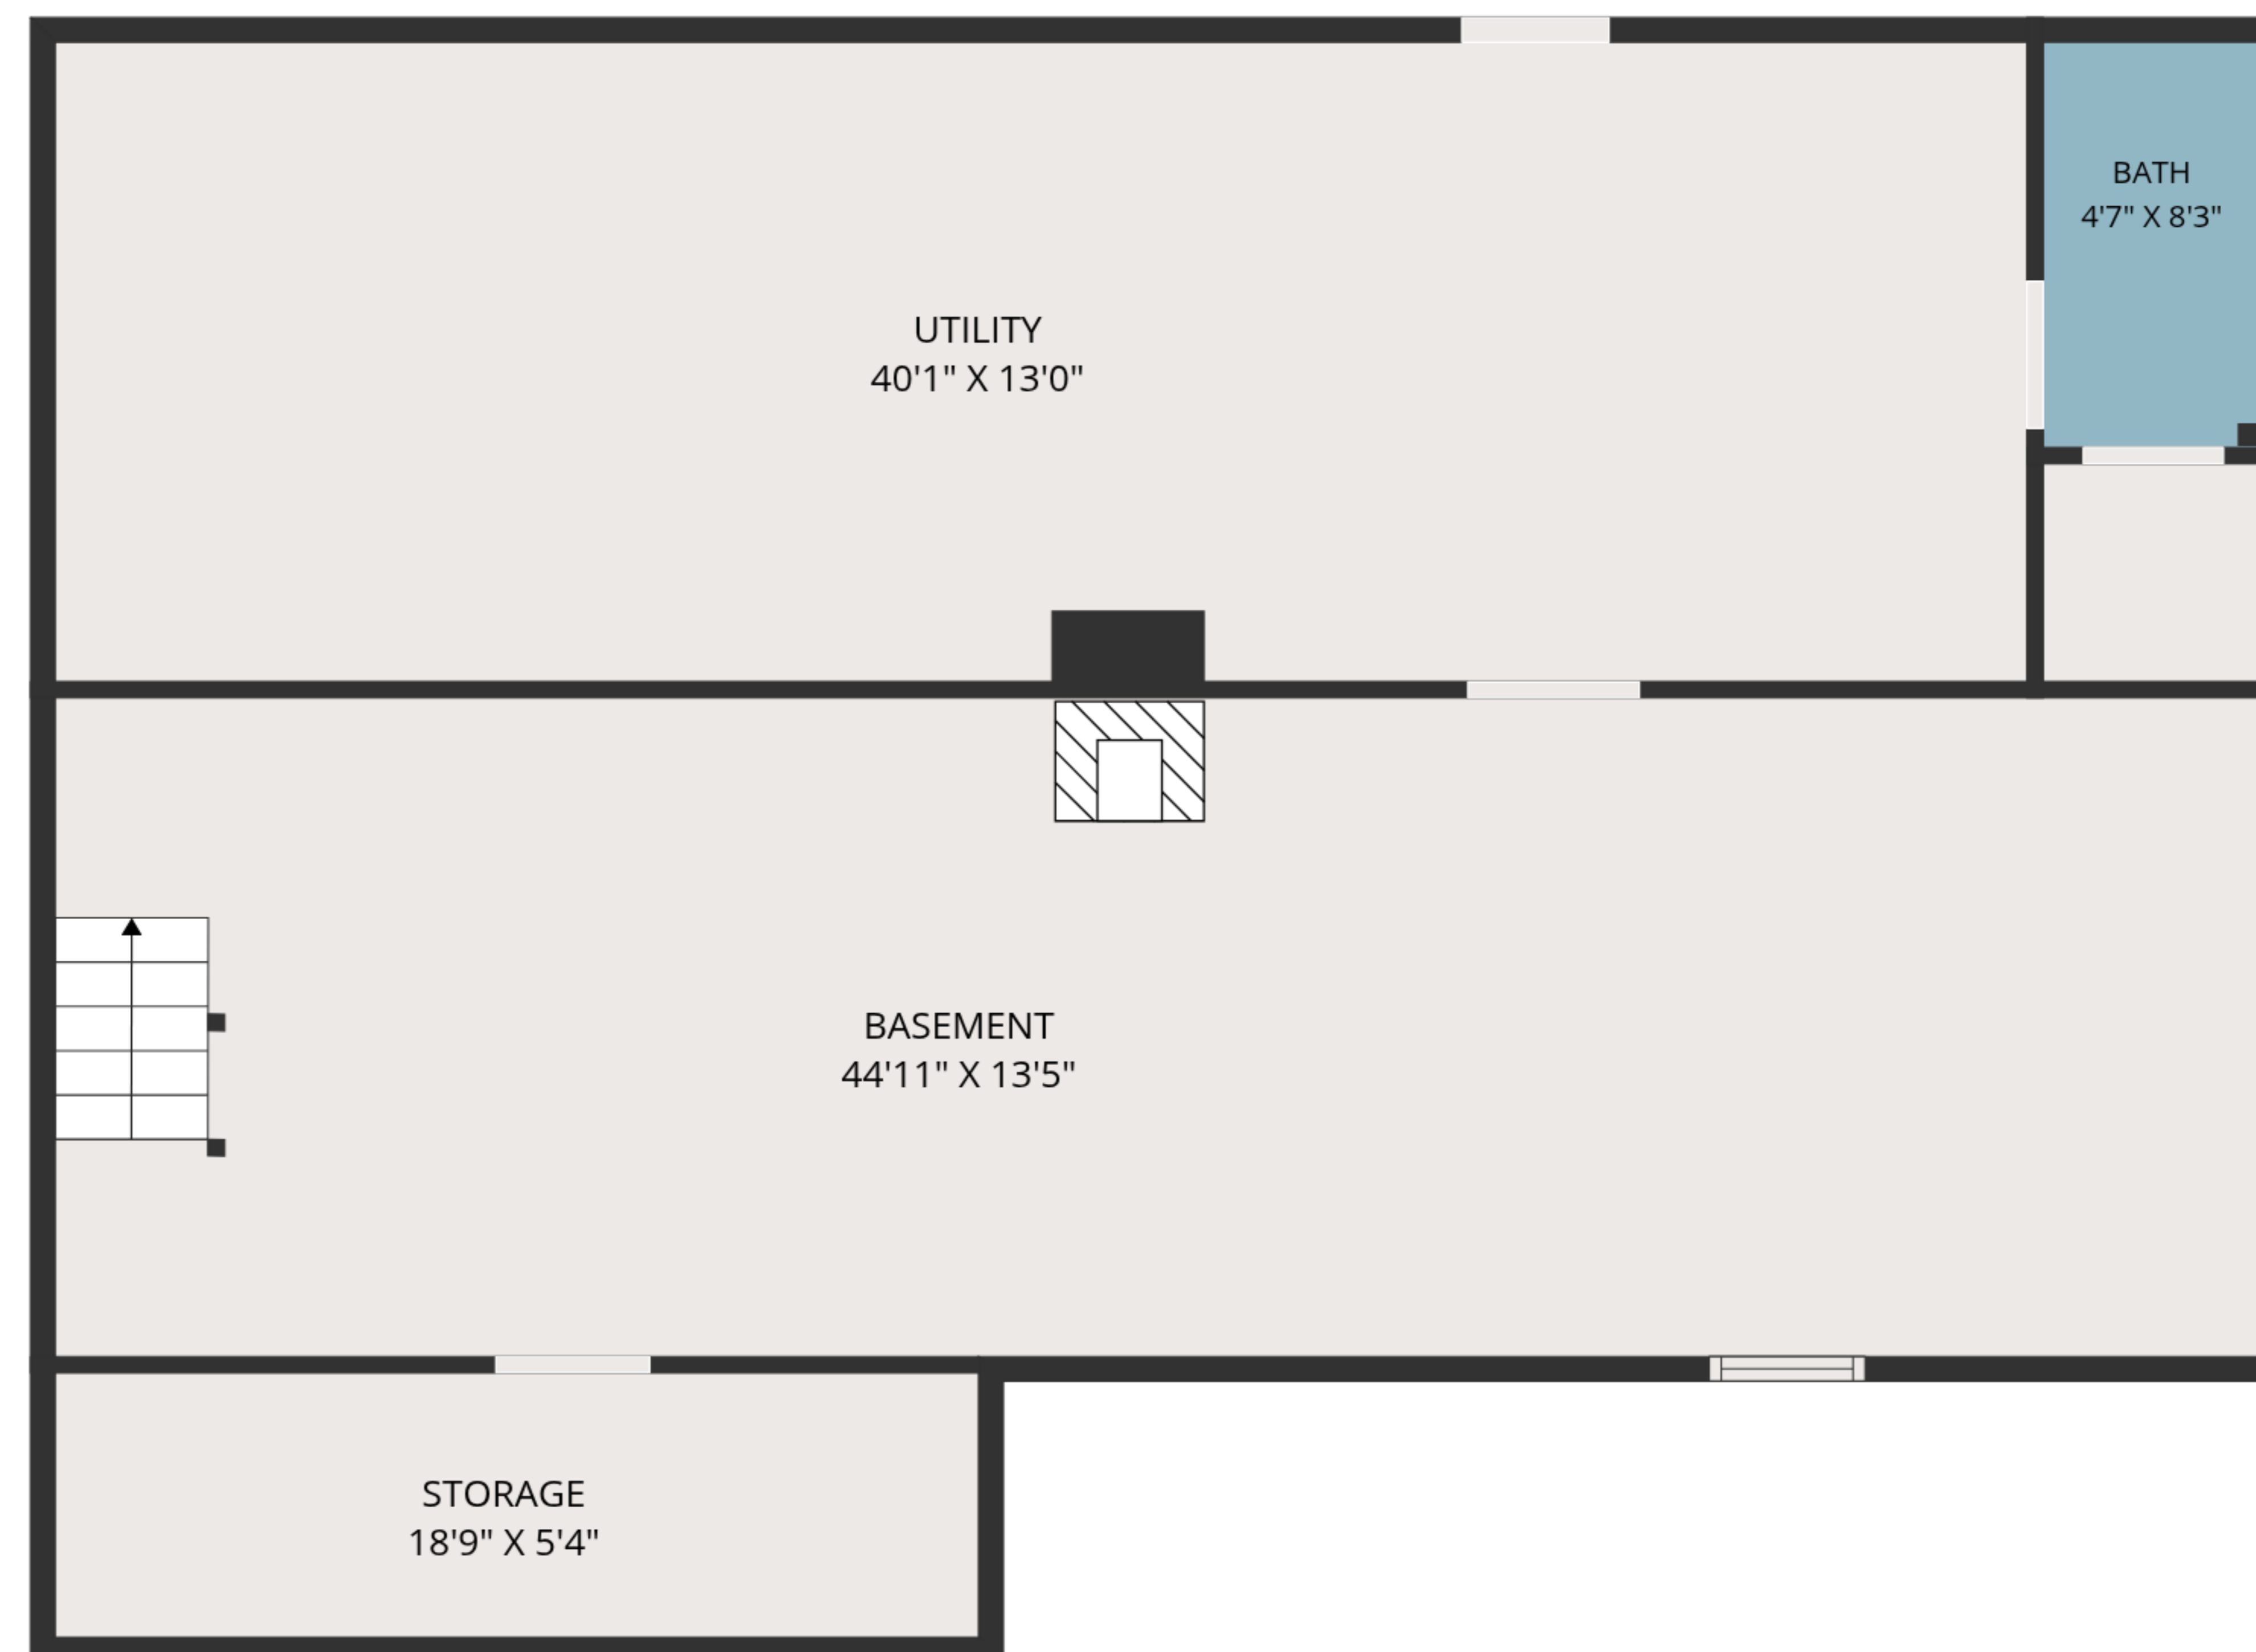

TOTAL: 1742 sq. ft
Basement: 0 sq. ft, 1st floor: 1742 sq. ft
EXCLUDED AREAS: STORAGE: 107 sq. ft, BASEMENT: 616 sq. ft, UTILITY: 524 sq. ft,
UNDEFINED: 22 sq. ft, HALF BATH: 37 sq. ft, WALLS: 172 sq. ft

MEASUREMENTS ARE DEEMED HIGHLY RELIABLE BUT NOT GUARANTEED.

TOTAL: 1742 sq. ft

Basement: 0 sq. ft, 1st floor: 1742 sq. ft

EXCLUDED AREAS: STORAGE: 107 sq. ft, BASEMENT: 616 sq. ft, UTILITY: 524 sq. ft,
UNDEFINED: 22 sq. ft, HALF BATH: 37 sq. ft, WALLS: 172 sq. ft

MEASUREMENTS ARE DEEMED HIGHLY RELIABLE BUT NOT GUARANTEED.

1ST FLOOR

BASEMENT

TOTAL: 1742 sq. ft

Basement: 0 sq. ft, 1st floor: 1742 sq. ft

EXCLUDED AREAS: STORAGE: 107 sq. ft, BASEMENT: 616 sq. ft, UTILITY: 524 sq. ft,
UNDEFINED: 22 sq. ft, HALF BATH: 37 sq. ft, WALLS: 172 sq. ft