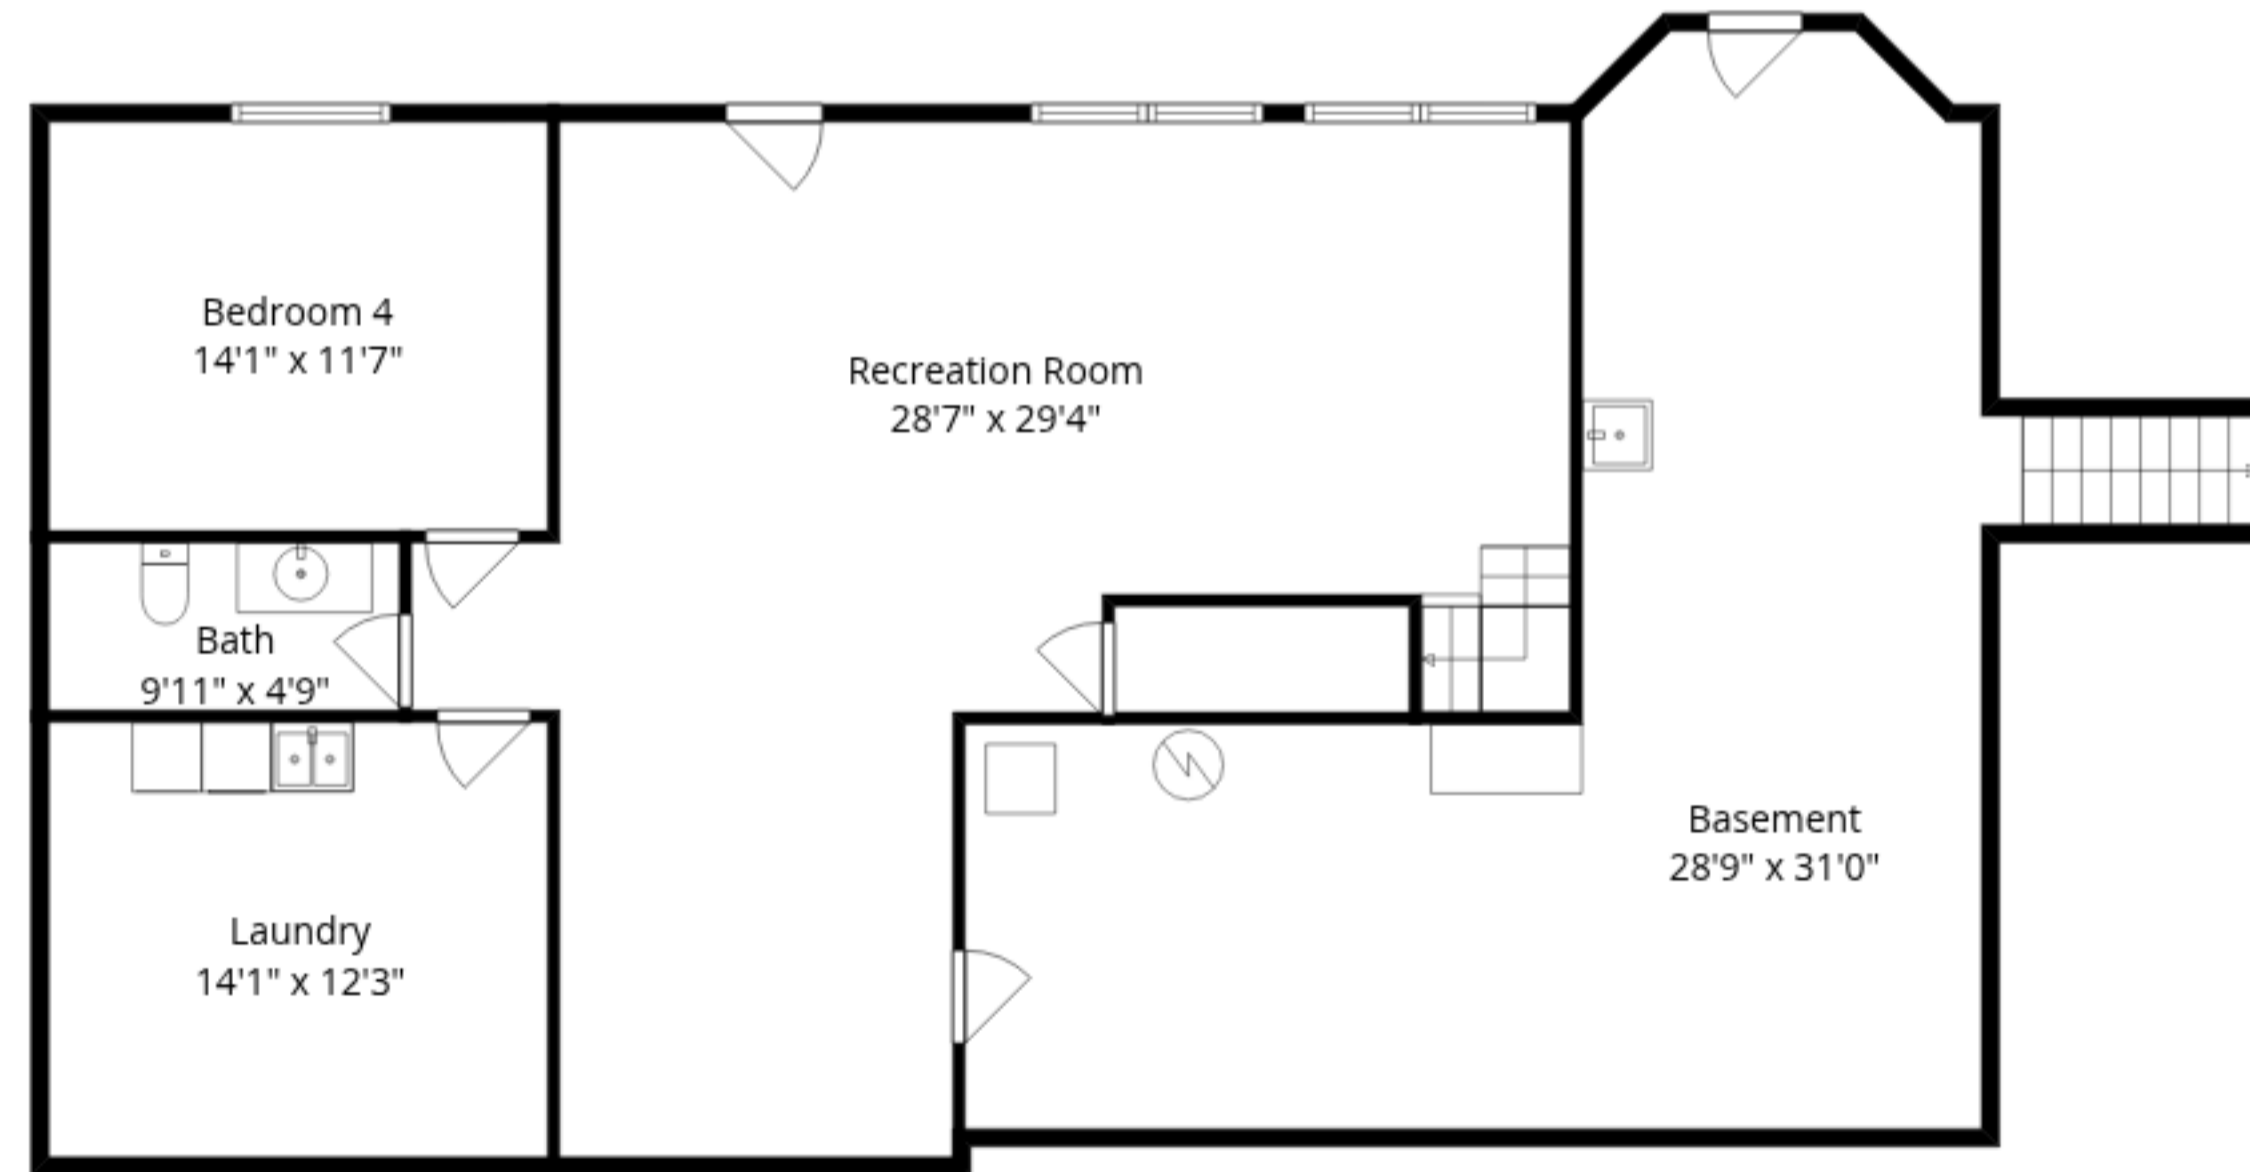

Main Floor

Lower Floor

**Total GLA: 2580 sq. ft | Total: 4246 sq. ft**  
 Lower floor: 893 sq. ft (Excluded areas 827 sq. ft)  
 Main floor: 1687 sq. ft (Excluded areas 839 sq. ft)

Sizes And Dimensions Are Approximate. Actual May Vary.