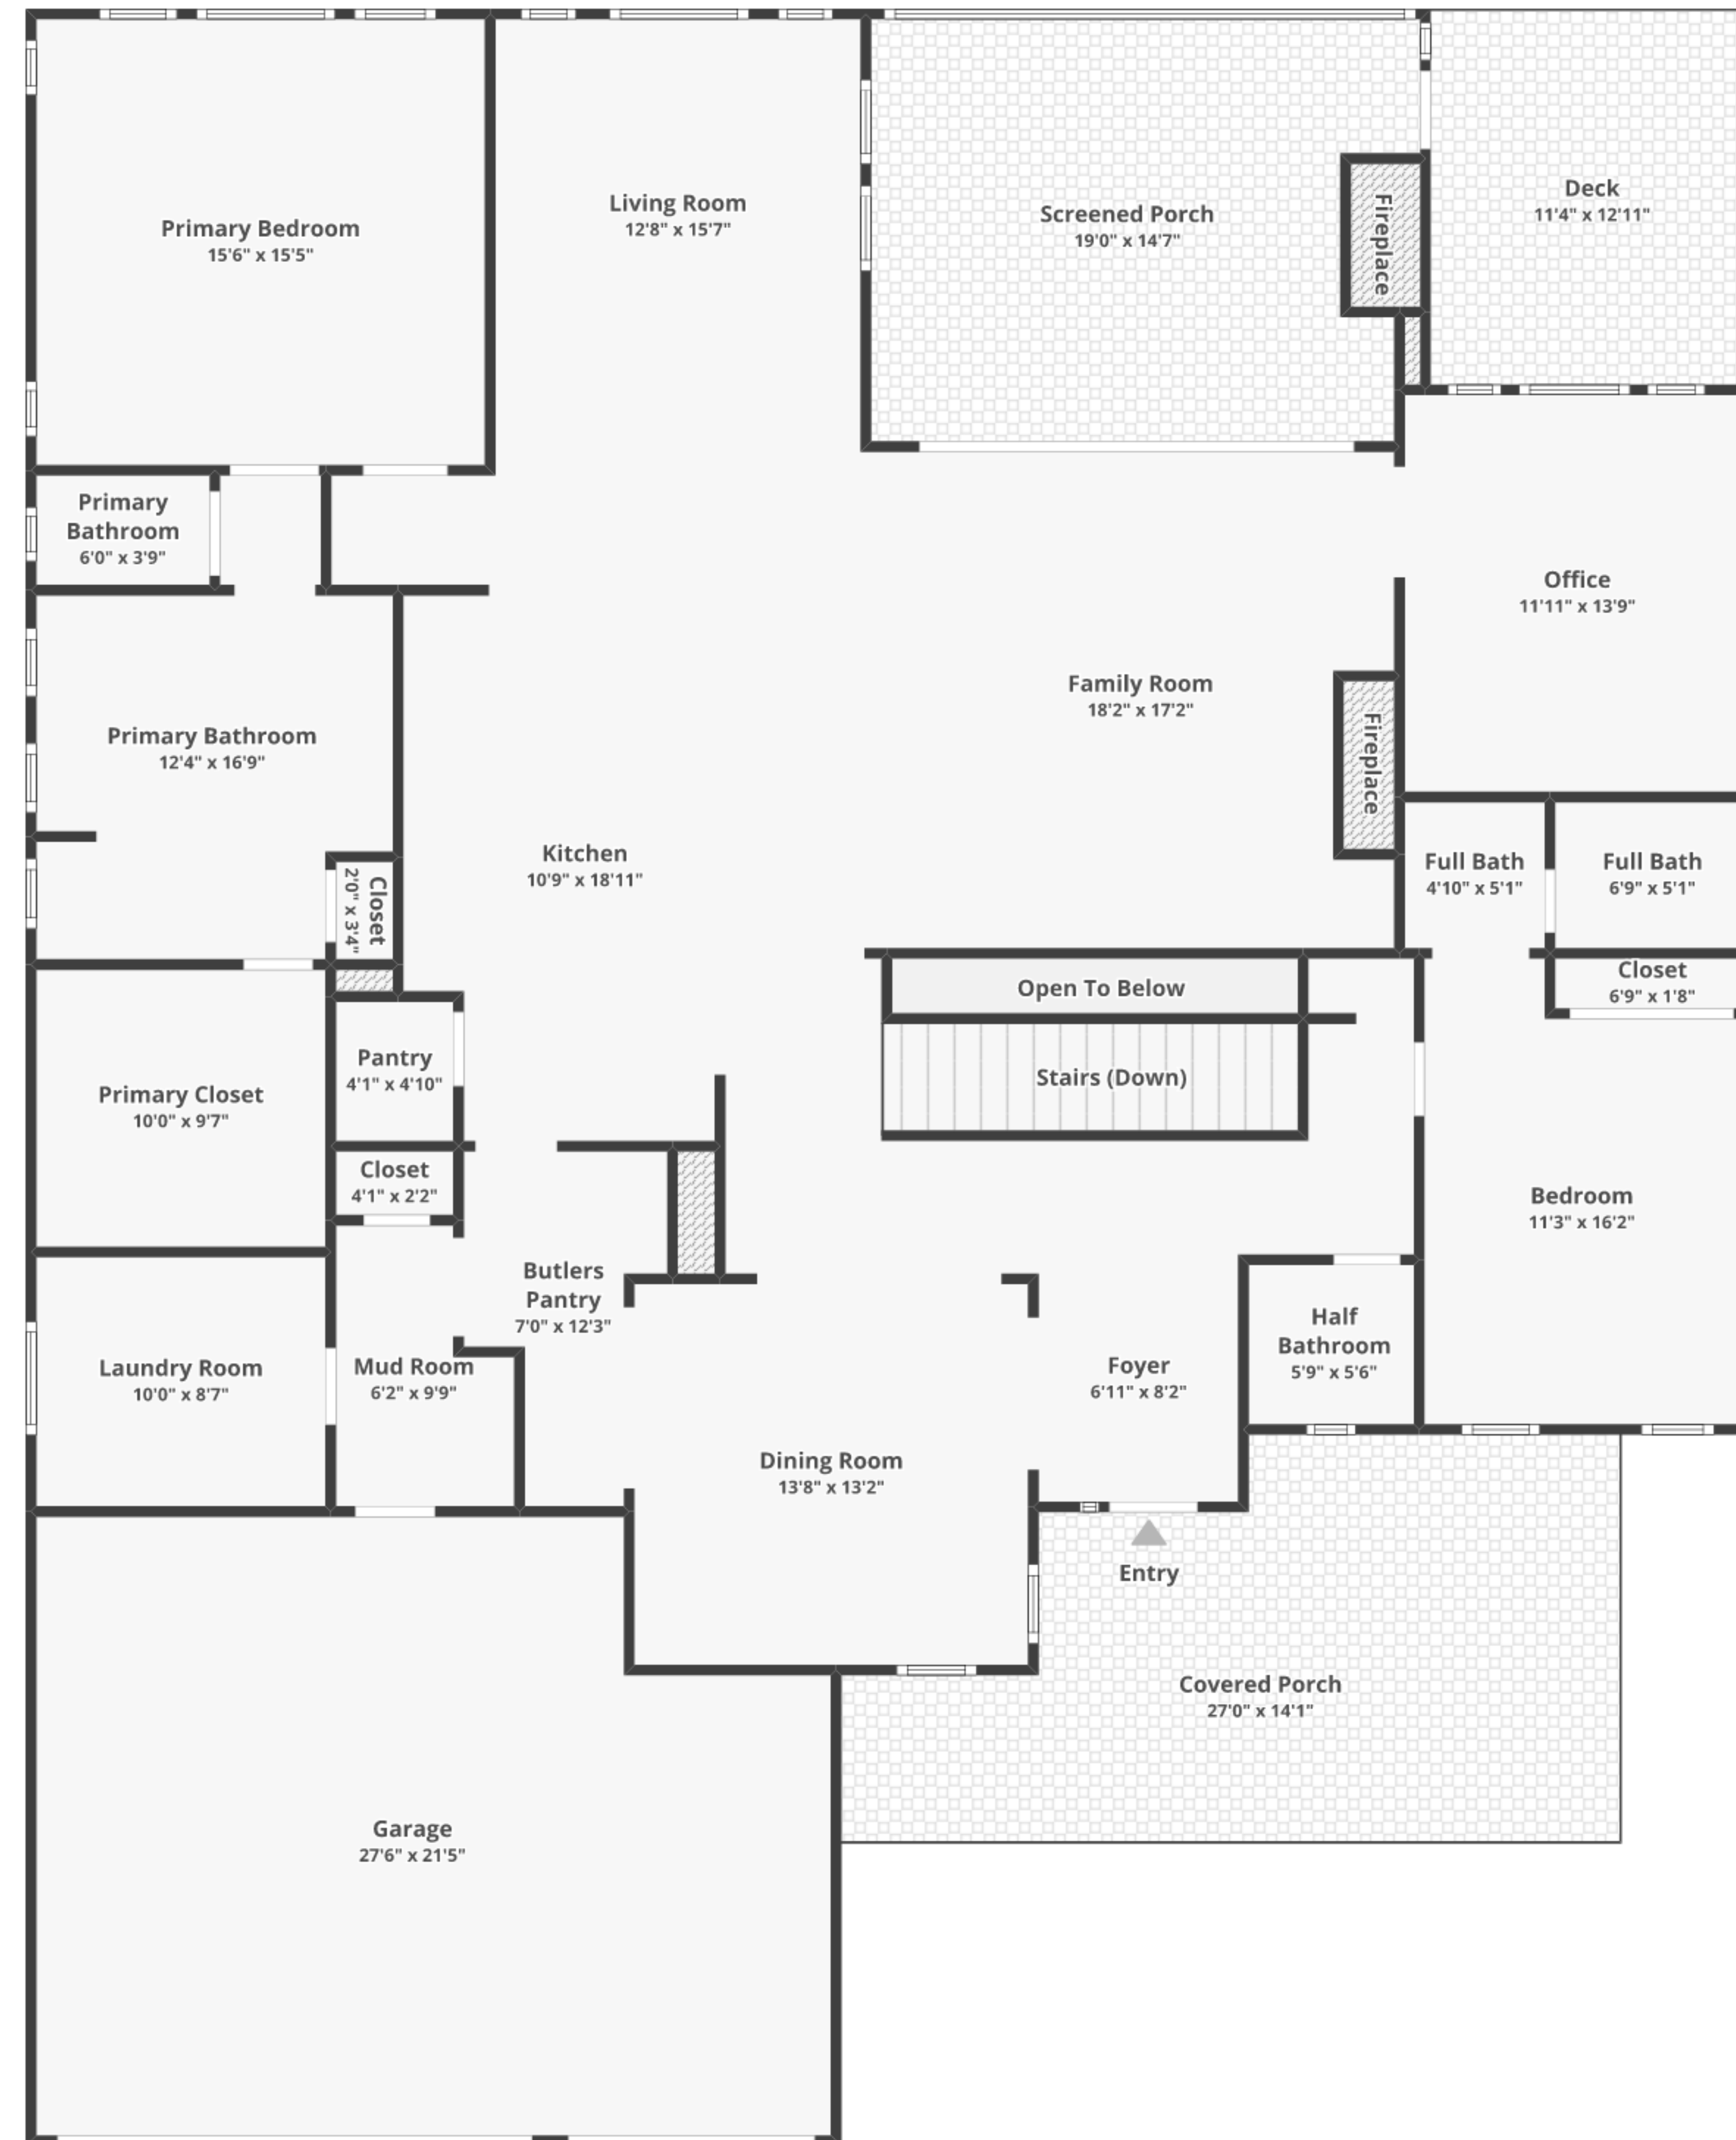

# 124 Nandina Pl, Lake Frederick, VA 22630

Total finished area: ~3,959.55 sq. ft.

Total unfinished area: ~995.96 sq. ft.

## Floor 1

Finished area: ~2,493.44 sq. ft.

Unfinished area: ~29.98 sq. ft.