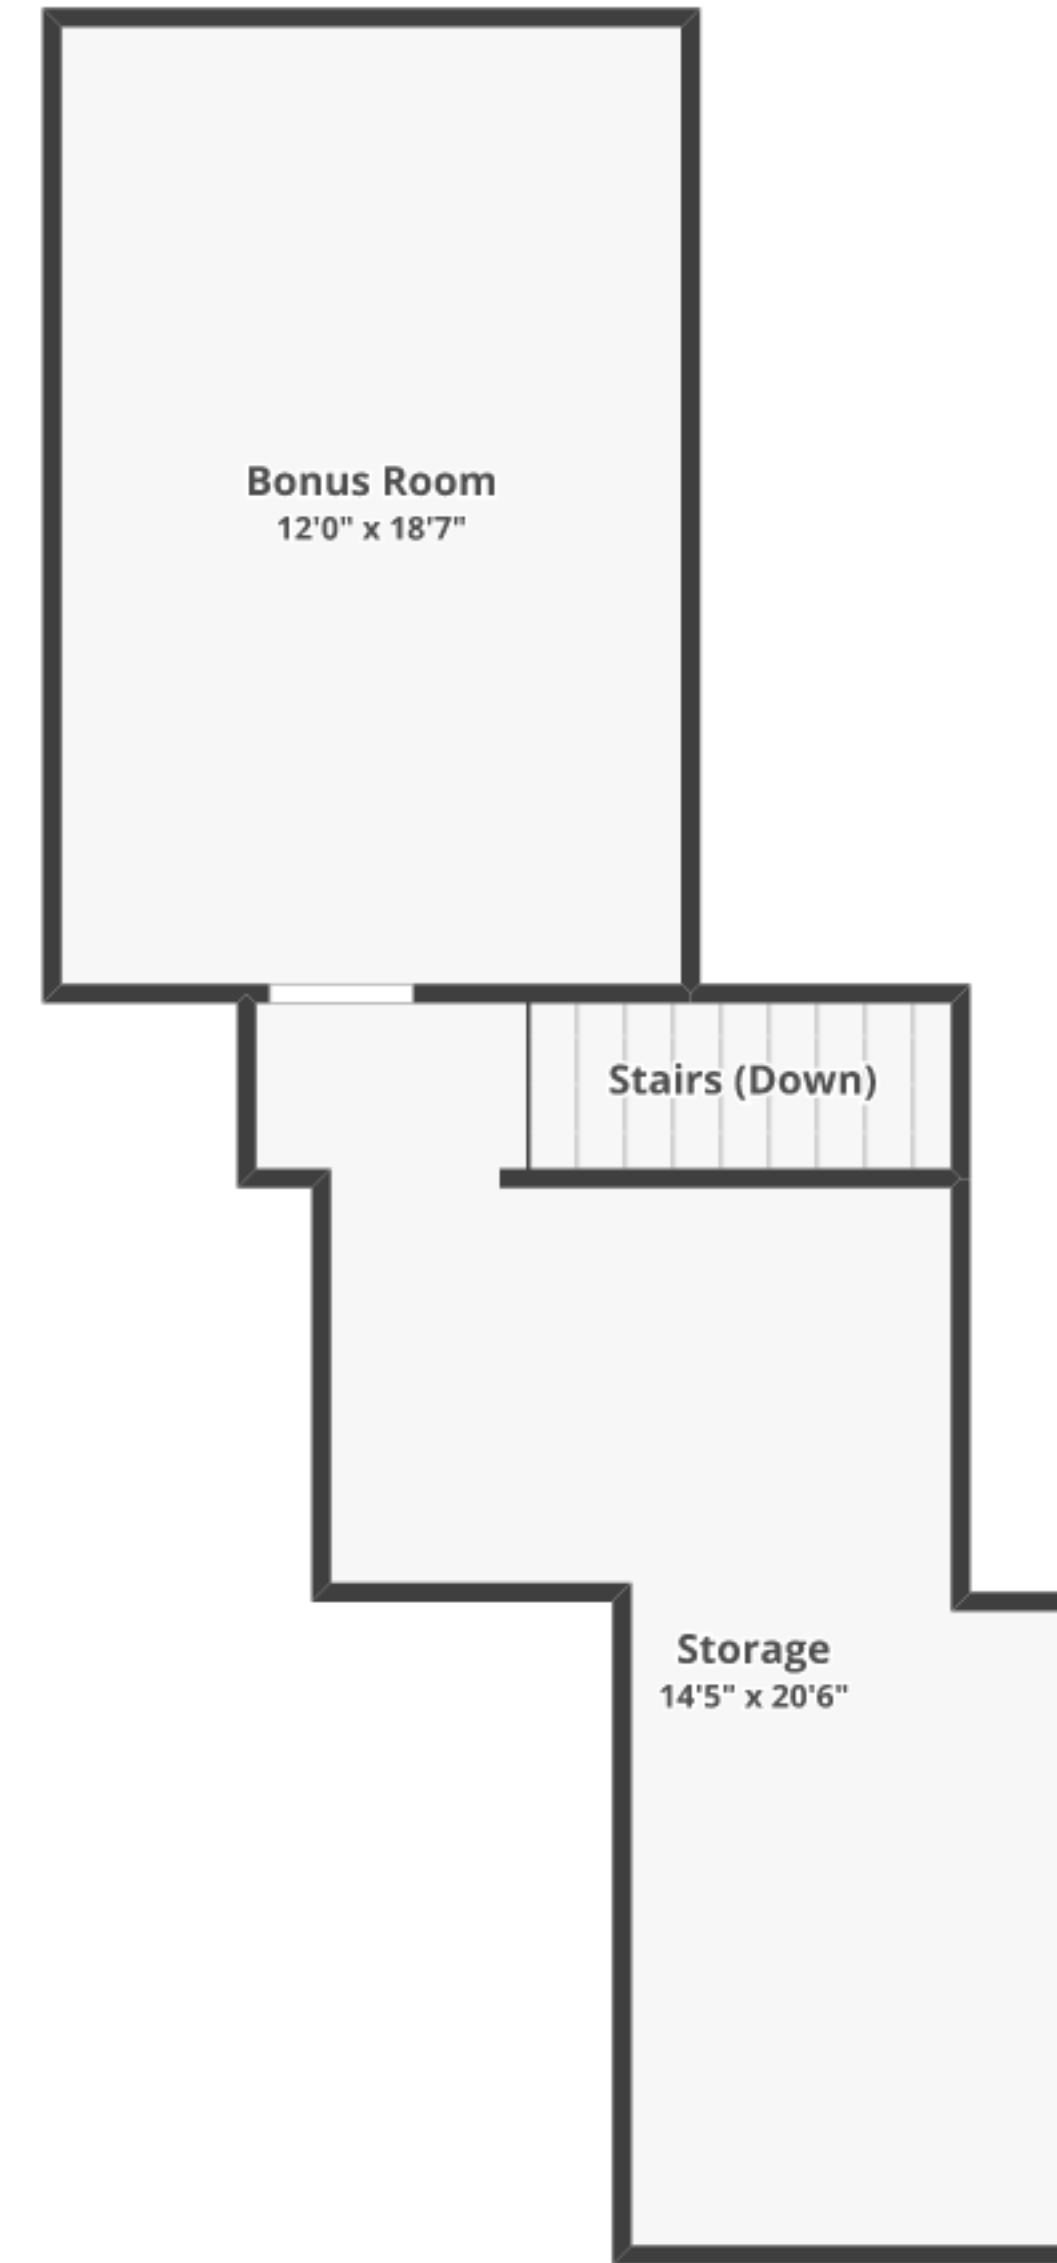

1452 Emerson Dr, Mount Joy, PA 17552

Total finished area: ~2,160.41 sq. ft.

Total unfinished area: ~ 1,348.61 sq. ft.

FLOOR 1
Finished area: ~1,692.27 sq. ft.
Unfinished area: ~11.99 sq. ft.

FLOOR 2
Finished area: ~468.15 sq. ft.
Unfinished area: ~0 sq. ft.

BASEMENT
Finished area: ~0 sq. ft.
Unfinished area: ~1,336.62 sq. ft.