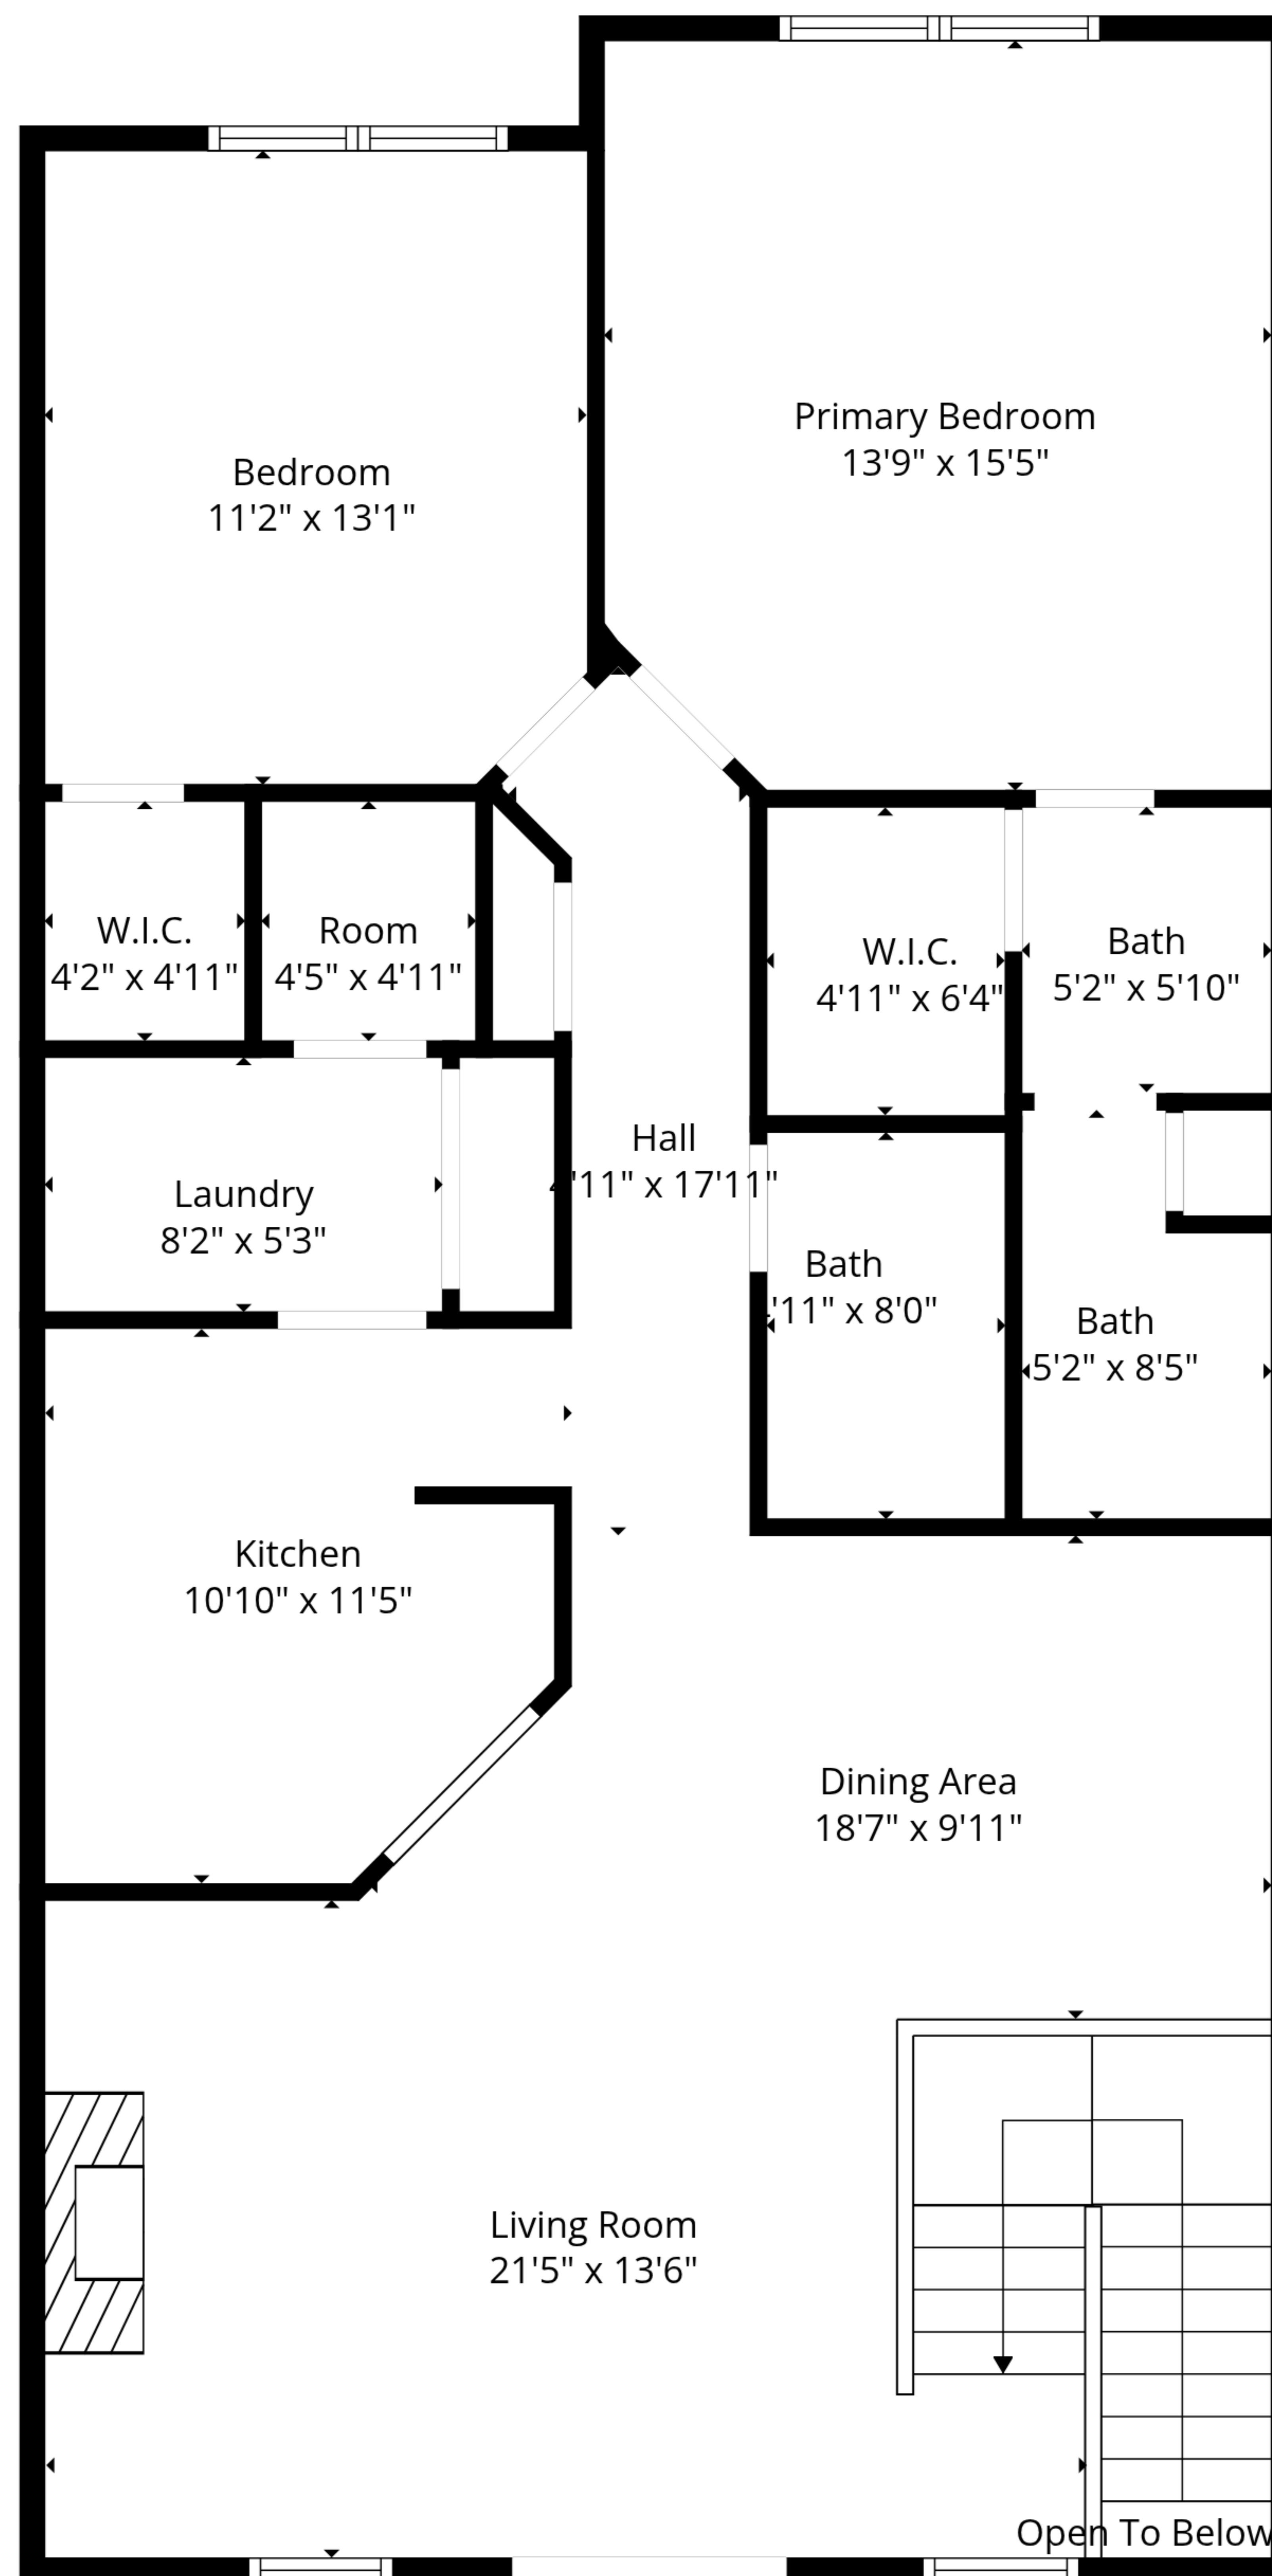

**TOTAL: 1393 sq. ft**  
Basement: 114 sq. ft, 1st floor: 1279 sq. ft  
EXCLUDED AREAS: GARAGE: 214 sq. ft, OPEN TO BELOW: 4 sq. ft, WALLS: 122 sq. ft

Sizes And Dimensions Are Approximate. Actual May Vary.

**TOTAL: 1393 sq. ft**

Basement: 114 sq. ft, 1st floor: 1279 sq. ft

EXCLUDED AREAS: GARAGE: 214 sq. ft, OPEN TO BELOW: 4 sq. ft, WALLS: 122 sq. ft

Sizes And Dimensions Are Approximate. Actual May Vary.

Basement

1st Floor

**TOTAL: 1393 sq. ft**  
 Basement: 114 sq. ft, 1st floor: 1279 sq. ft  
 EXCLUDED AREAS: GARAGE: 214 sq. ft, OPEN TO BELOW: 4 sq. ft, WALLS: 122 sq. ft

Sizes And Dimensions Are Approximate. Actual May Vary.