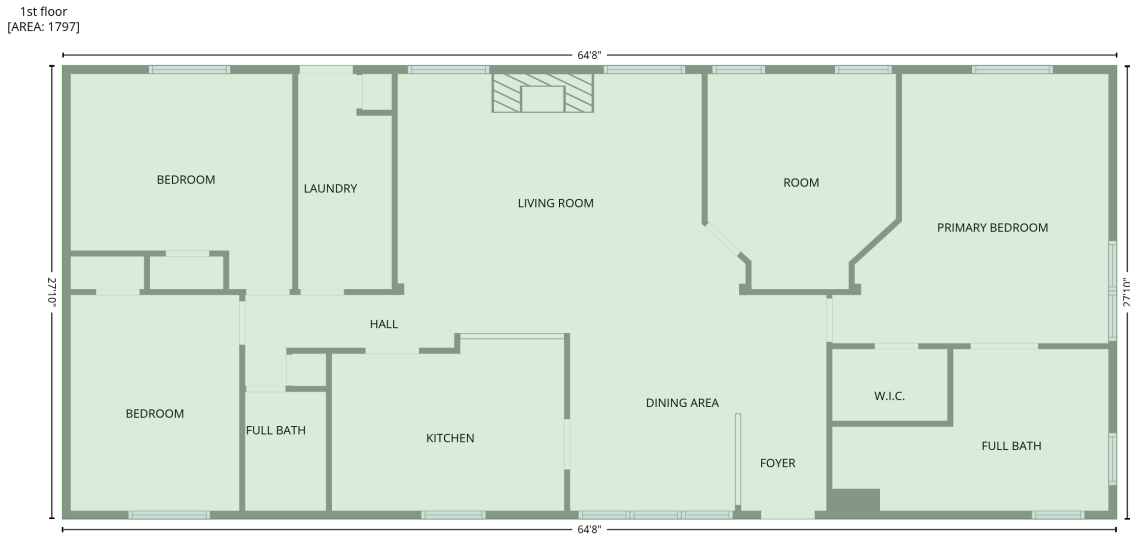

4944 Largo Ct, Conover, NC, US

Gross Living Area: 1797 sq. ft

Level 1

Space	Area (sq. ft)	Calculation <small>Coordinate Polygon Area Algorithm using inches</small>
1st floor (Living area)	1797	$-\frac{((771.7 + 771.7) * (31.4 - 365) + (771.7 + -4) * (365 - 365) + (-4 + -4) * (365 - 31.4) + (-4 + 771.7) * (31.4 - 31.4))}{2} * 0.5 * 0.00694$