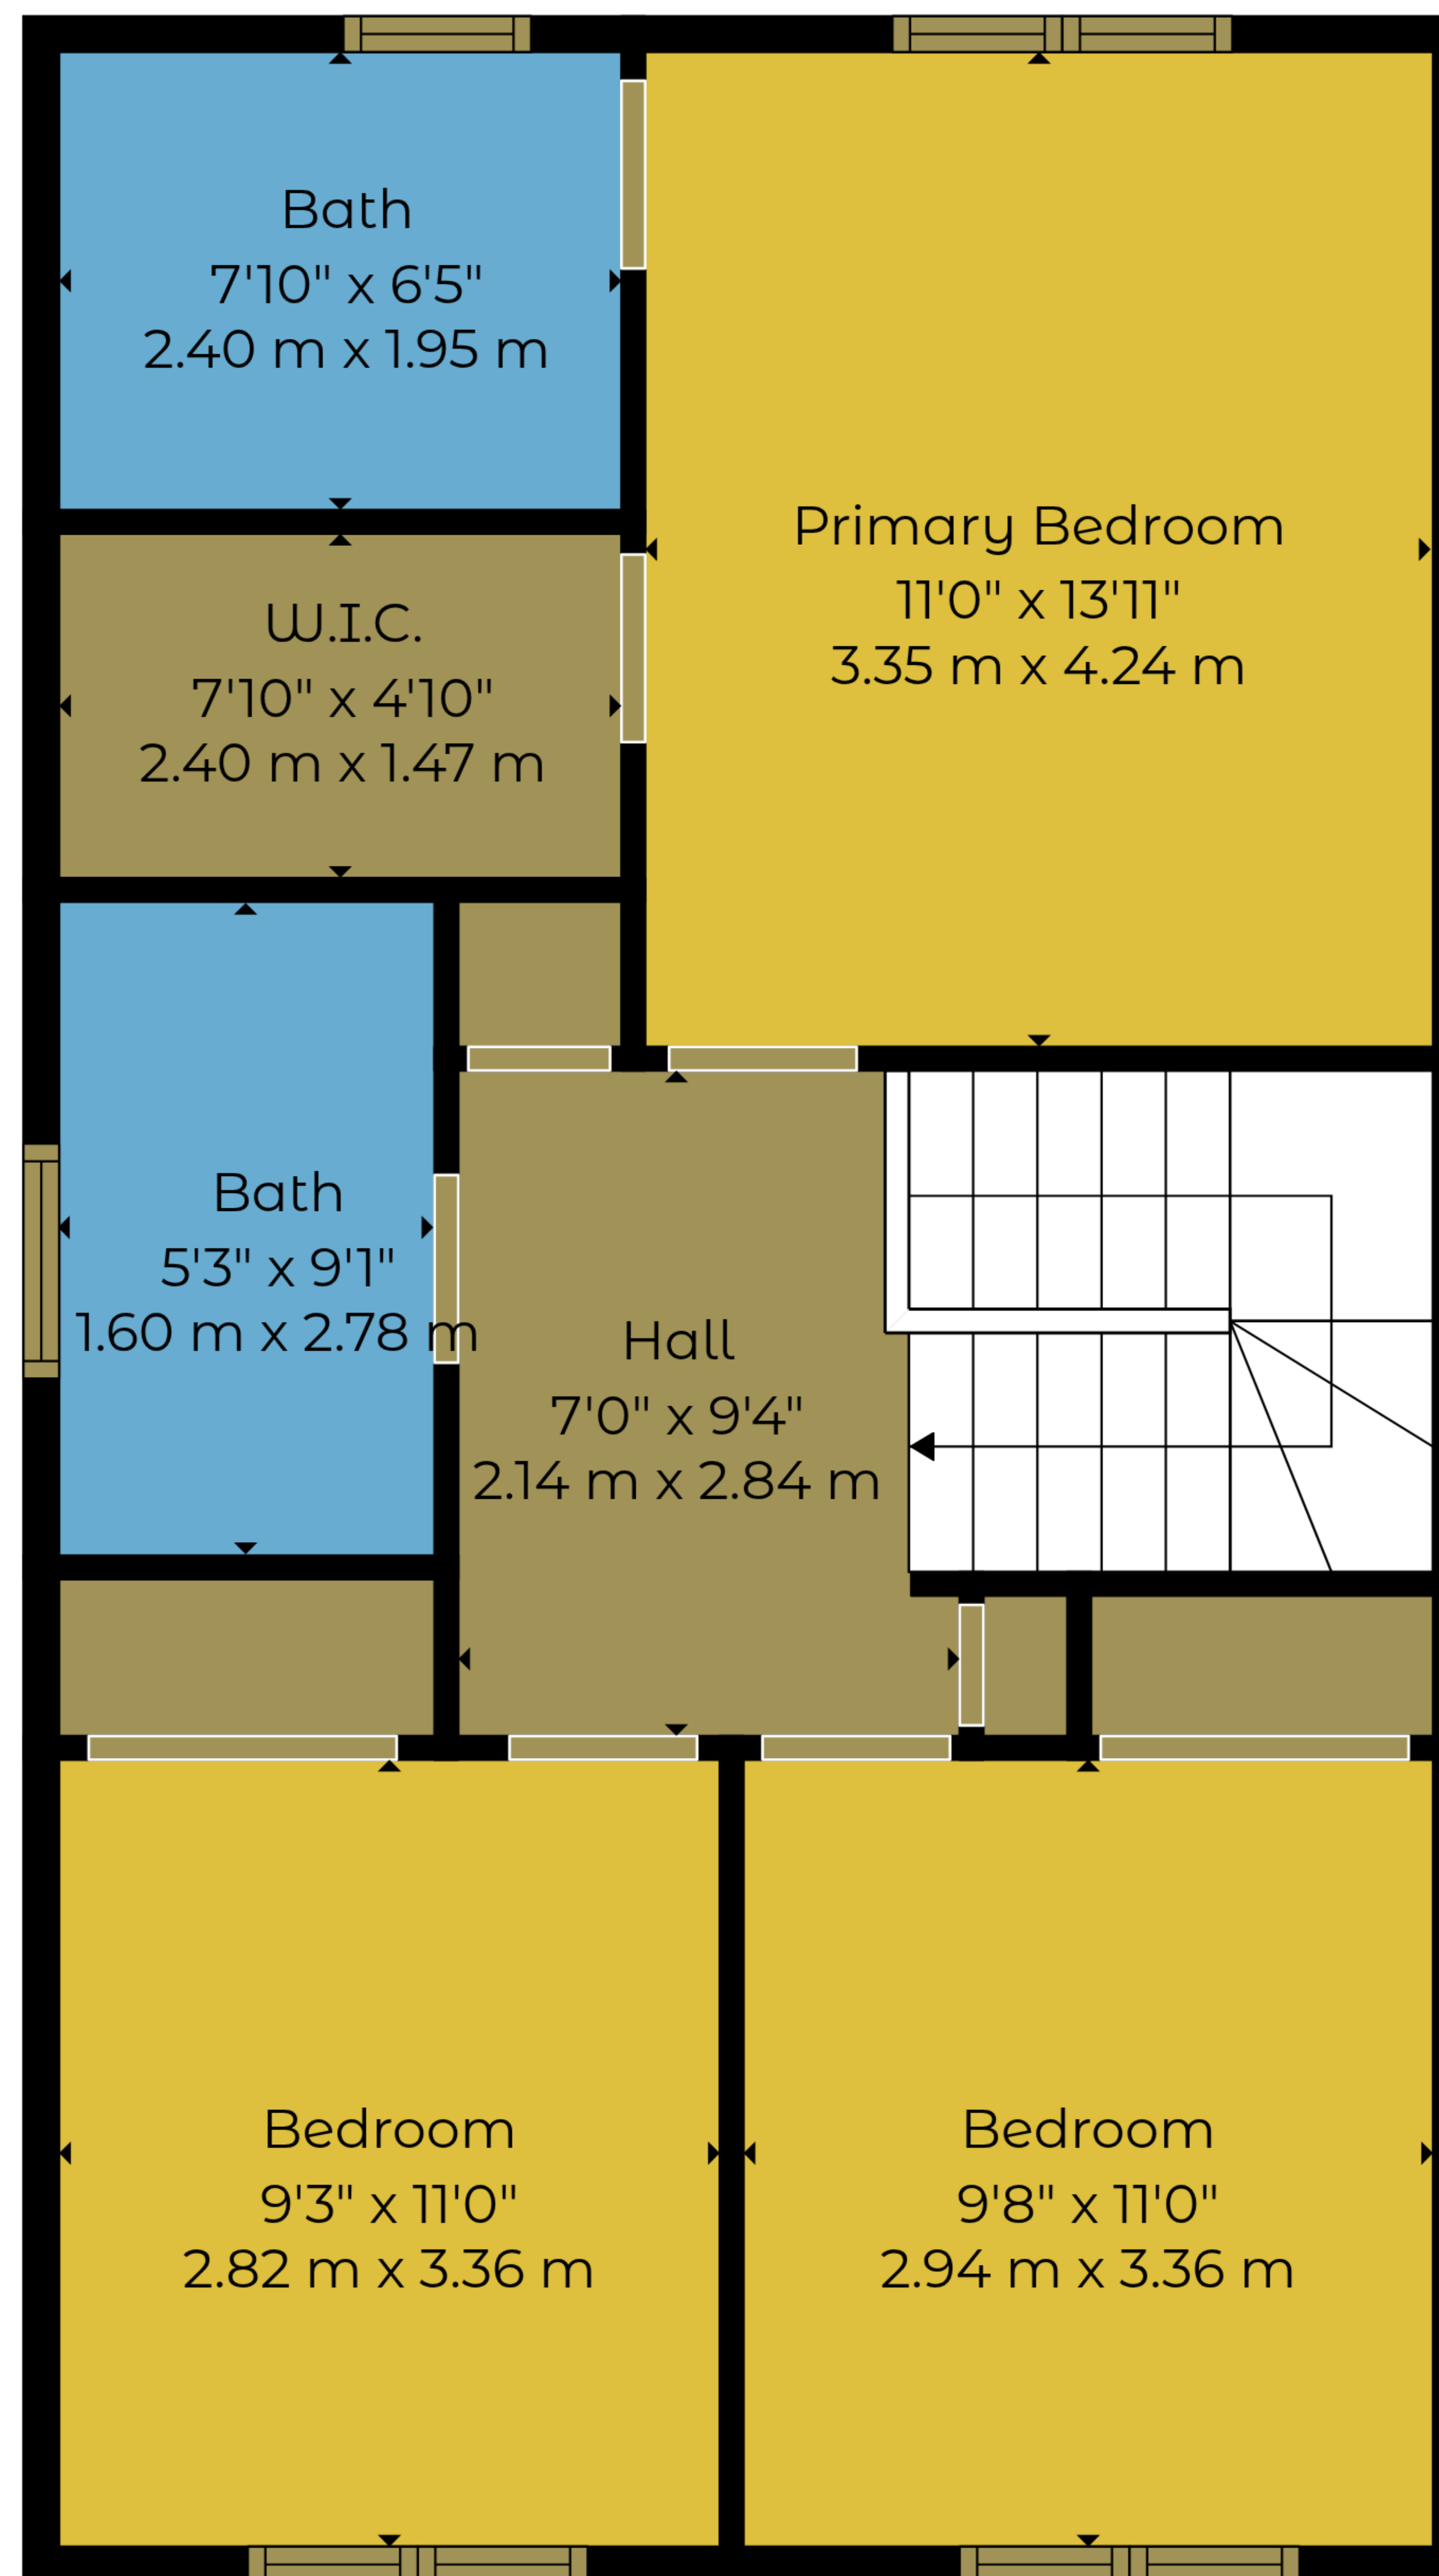

TOTAL: 1266 sq. ft, 117 m2

Basement: 0 sq. ft, 0 m2, 1st floor: 595 sq. ft, 55 m2, 2nd floor: 671 sq. ft, 62 m2
 EXCLUDED AREAS: STORAGE: 51 sq. ft, 5 m2, UNDEFINED: 21 sq. ft, 2 m2, BEDROOM: 150 sq. ft, 14 m2,
 UTILITY: 160 sq. ft, 15 m2, BASEMENT: 213 sq. ft, 20 m2, WALLS: 124 sq. ft, 12 m2

TOTAL: 1266 sq. ft, 117 m²

Basement: 0 sq. ft, 0 m², 1st floor: 595 sq. ft, 55 m², 2nd floor: 671 sq. ft, 62 m²
 EXCLUDED AREAS: STORAGE: 51 sq. ft, 5 m², UNDEFINED: 21 sq. ft, 2 m², BEDROOM: 150 sq. ft, 14 m²,
 UTILITY: 160 sq. ft, 15 m², BASEMENT: 213 sq. ft, 20 m², WALLS: 124 sq. ft, 12 m²

Basement

1st Floor

2nd Floor

TOTAL: 1266 sq. ft, 117 m2

Basement: 0 sq. ft, 0 m2, 1st floor: 595 sq. ft, 55 m2, 2nd floor: 671 sq. ft, 62 m2
 EXCLUDED AREAS: STORAGE: 51 sq. ft, 5 m2, UNDEFINED: 21 sq. ft, 2 m2, BEDROOM: 150 sq. ft, 14 m2,
 UTILITY: 160 sq. ft, 15 m2, BASEMENT: 213 sq. ft, 20 m2, WALLS: 124 sq. ft, 12 m2