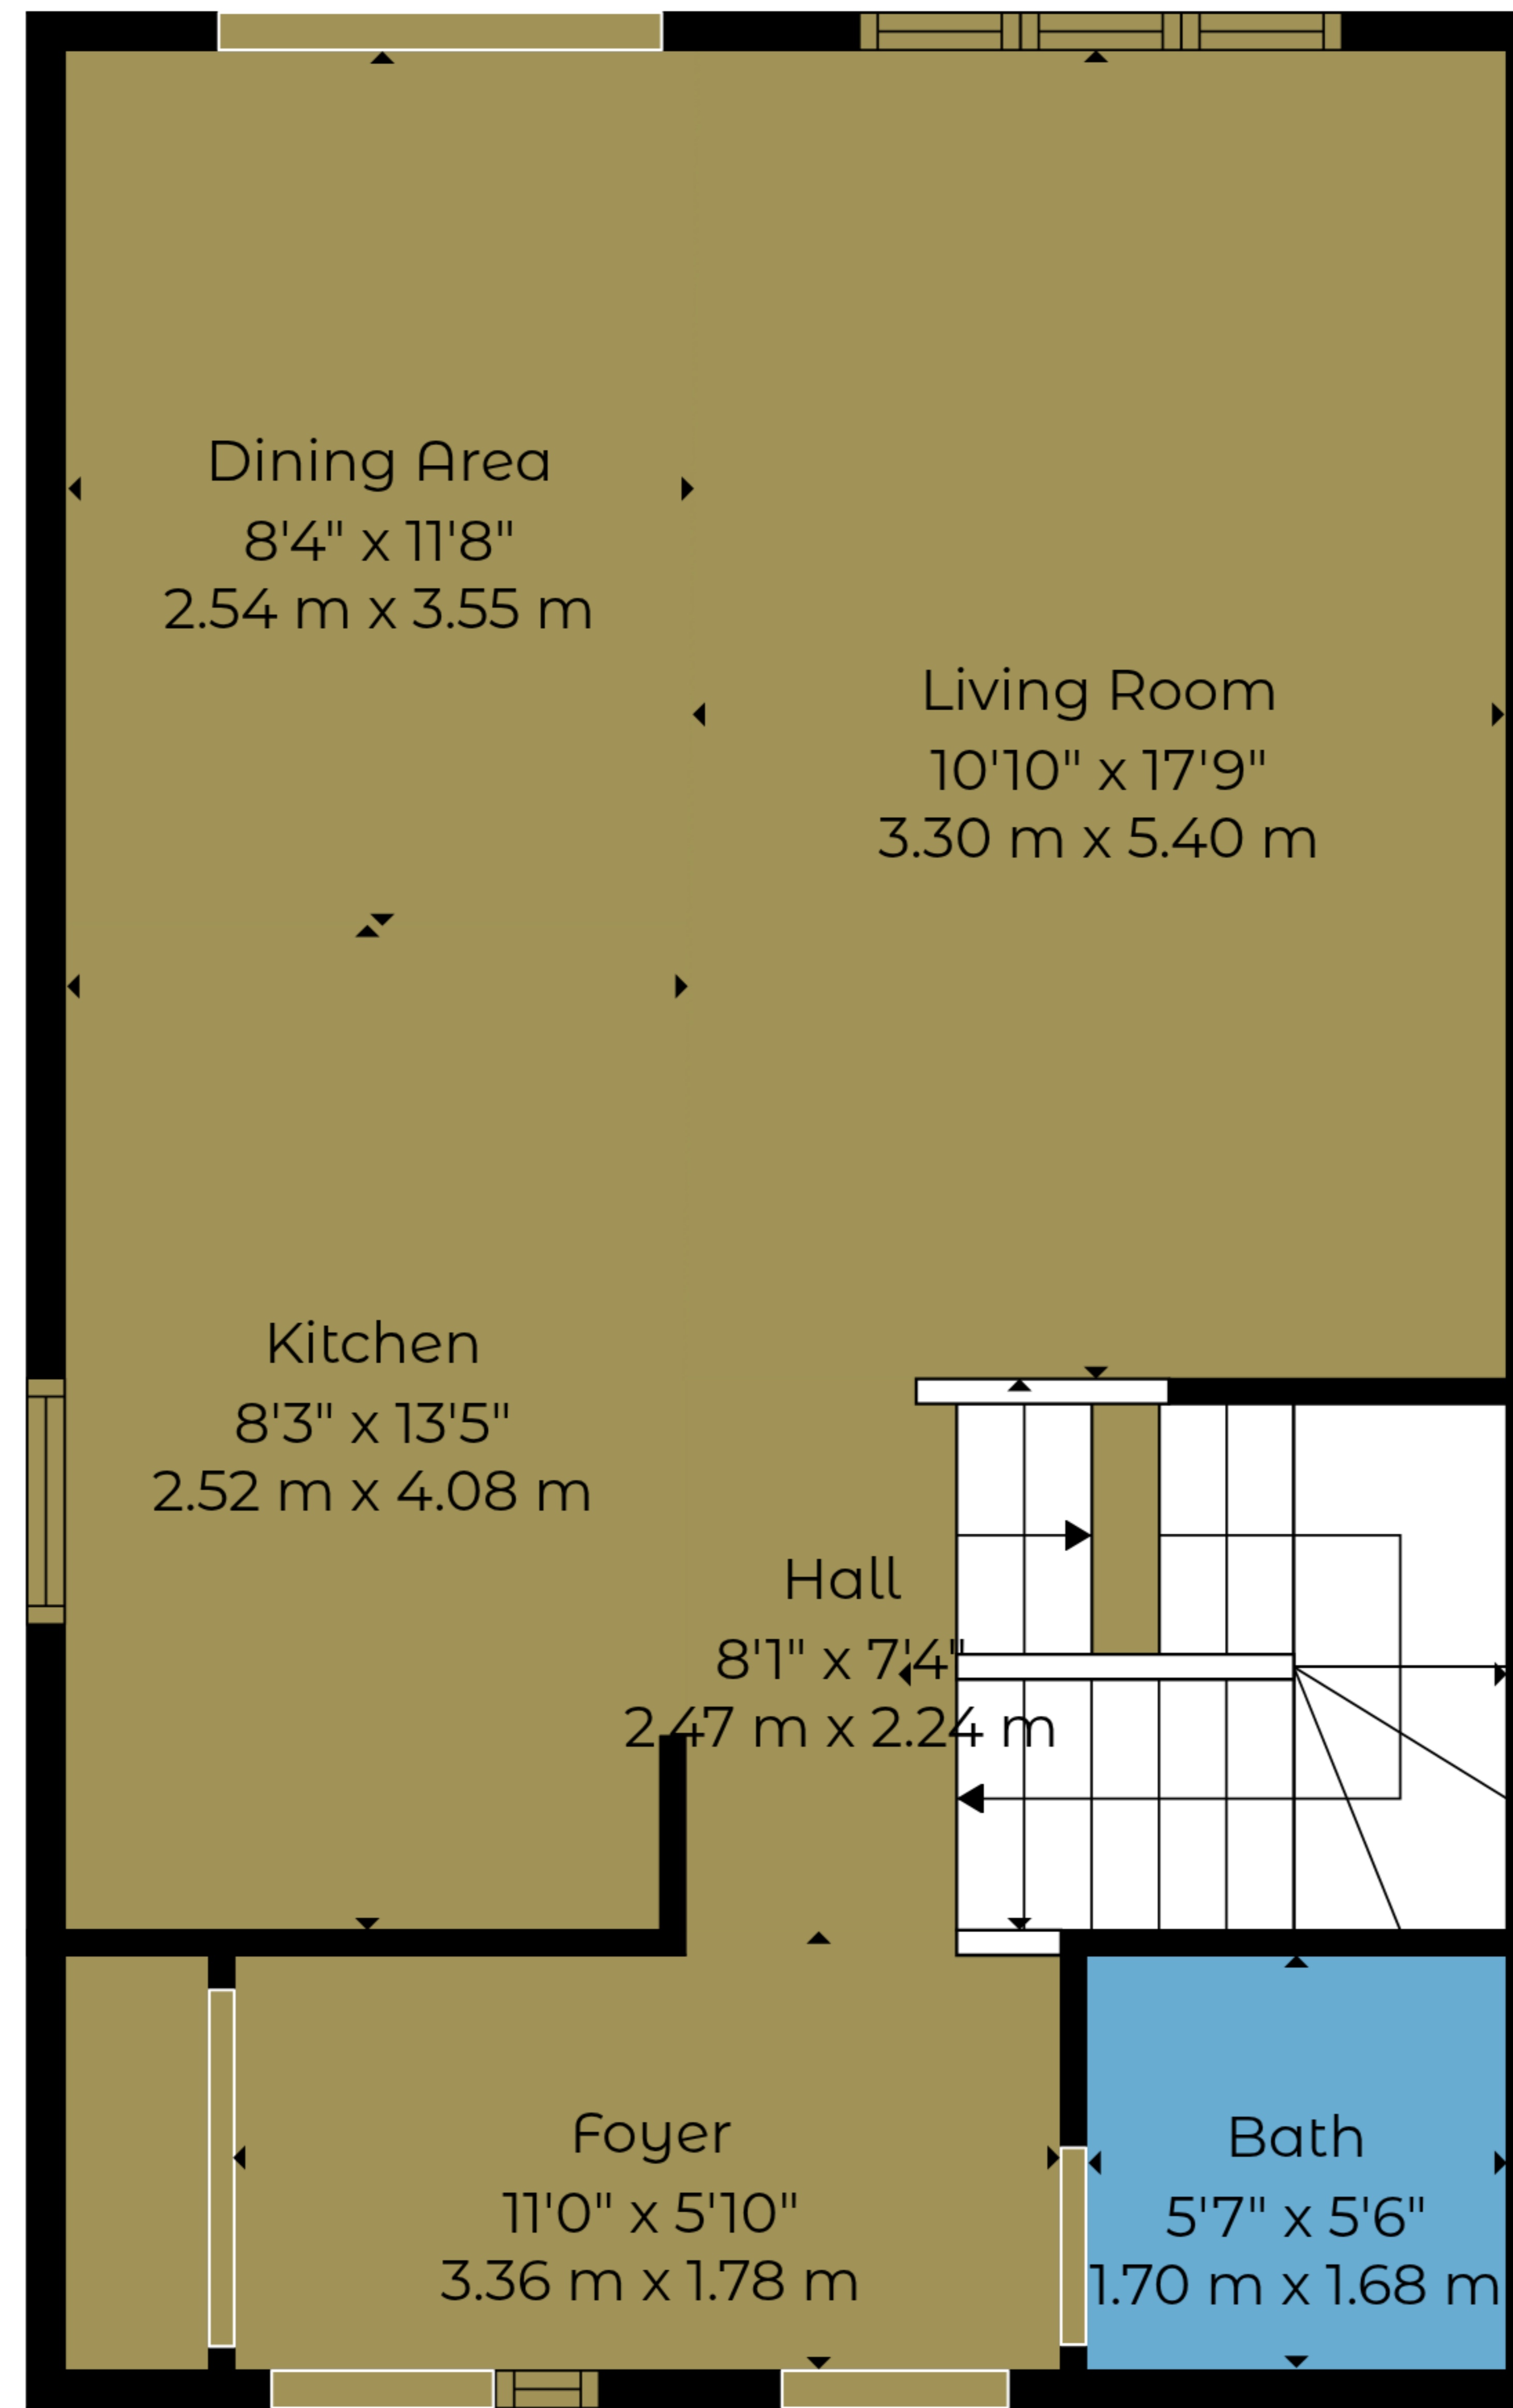

TOTAL: 1266 sq. ft, 117 m2

Basement: 0 sq. ft, 0 m2, 1st floor: 595 sq. ft, 55 m2, 2nd floor: 671 sq. ft, 62 m2
 EXCLUDED AREAS: STORAGE: 51 sq. ft, 5 m2, UNDEFINED: 21 sq. ft, 2 m2, BEDROOM: 150 sq. ft, 14 m2,
 UTILITY: 160 sq. ft, 15 m2, BASEMENT: 213 sq. ft, 20 m2, WALLS: 124 sq. ft, 12 m2

TOTAL: 1266 sq. ft, 117 m²

Basement: 0 sq. ft, 0 m², 1st floor: 595 sq. ft, 55 m², 2nd floor: 671 sq. ft, 62 m²
 EXCLUDED AREAS: STORAGE: 51 sq. ft, 5 m², UNDEFINED: 21 sq. ft, 2 m², BEDROOM: 150 sq. ft, 14 m²,
 UTILITY: 160 sq. ft, 15 m², BASEMENT: 213 sq. ft, 20 m², WALLS: 124 sq. ft, 12 m²

Basement

1st Floor

2nd Floor

TOTAL: 1266 sq. ft, 117 m2

Basement: 0 sq. ft, 0 m2, 1st floor: 595 sq. ft, 55 m2, 2nd floor: 671 sq. ft, 62 m2
 EXCLUDED AREAS: STORAGE: 51 sq. ft, 5 m2, UNDEFINED: 21 sq. ft, 2 m2, BEDROOM: 150 sq. ft, 14 m2,
 UTILITY: 160 sq. ft, 15 m2, BASEMENT: 213 sq. ft, 20 m2, WALLS: 124 sq. ft, 12 m2