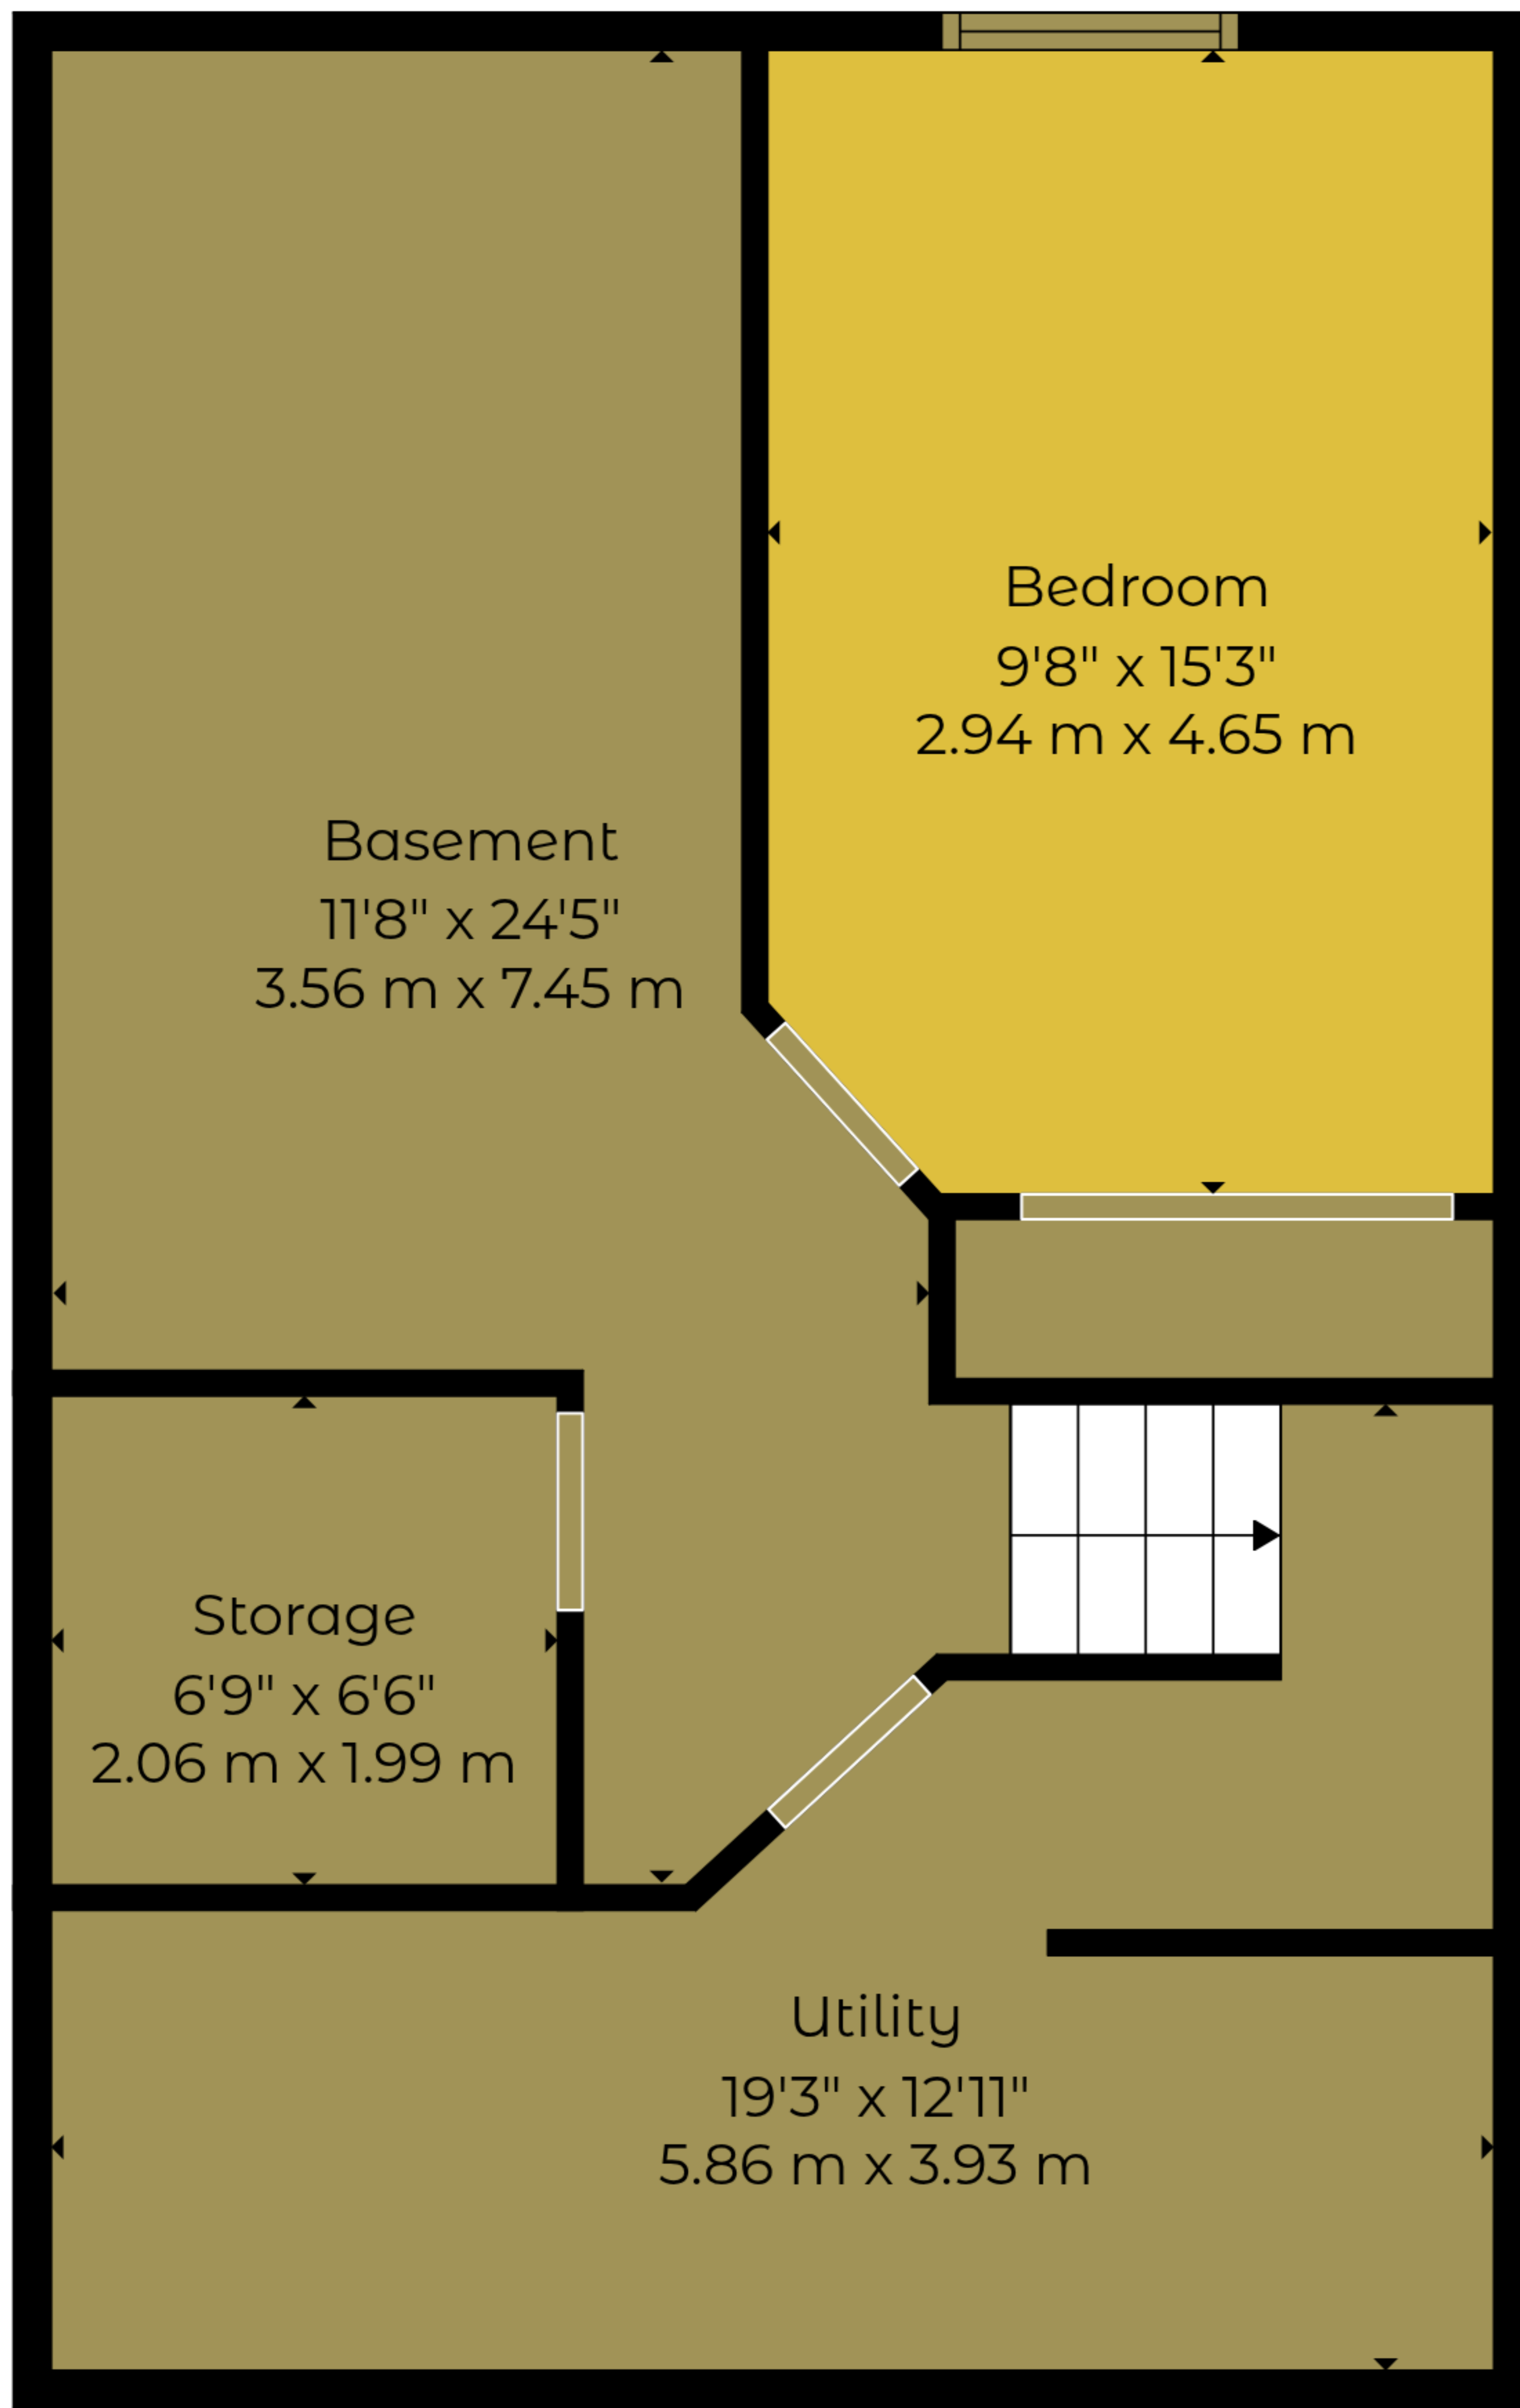

TOTAL: 1266 sq. ft, 117 m2

Basement: 0 sq. ft, 0 m2, 1st floor: 595 sq. ft, 55 m2, 2nd floor: 671 sq. ft, 62 m2
 EXCLUDED AREAS: STORAGE: 51 sq. ft, 5 m2, UNDEFINED: 21 sq. ft, 2 m2, BEDROOM: 150 sq. ft, 14 m2,
 UTILITY: 160 sq. ft, 15 m2, BASEMENT: 213 sq. ft, 20 m2, WALLS: 124 sq. ft, 12 m2

TOTAL: 1266 sq. ft, 117 m²

Basement: 0 sq. ft, 0 m², 1st floor: 595 sq. ft, 55 m², 2nd floor: 671 sq. ft, 62 m²
 EXCLUDED AREAS: STORAGE: 51 sq. ft, 5 m², UNDEFINED: 21 sq. ft, 2 m², BEDROOM: 150 sq. ft, 14 m²,
 UTILITY: 160 sq. ft, 15 m², BASEMENT: 213 sq. ft, 20 m², WALLS: 124 sq. ft, 12 m²

Basement

1st Floor

2nd Floor

TOTAL: 1266 sq. ft, 117 m2

Basement: 0 sq. ft, 0 m2, 1st floor: 595 sq. ft, 55 m2, 2nd floor: 671 sq. ft, 62 m2
 EXCLUDED AREAS: STORAGE: 51 sq. ft, 5 m2, UNDEFINED: 21 sq. ft, 2 m2, BEDROOM: 150 sq. ft, 14 m2,
 UTILITY: 160 sq. ft, 15 m2, BASEMENT: 213 sq. ft, 20 m2, WALLS: 124 sq. ft, 12 m2