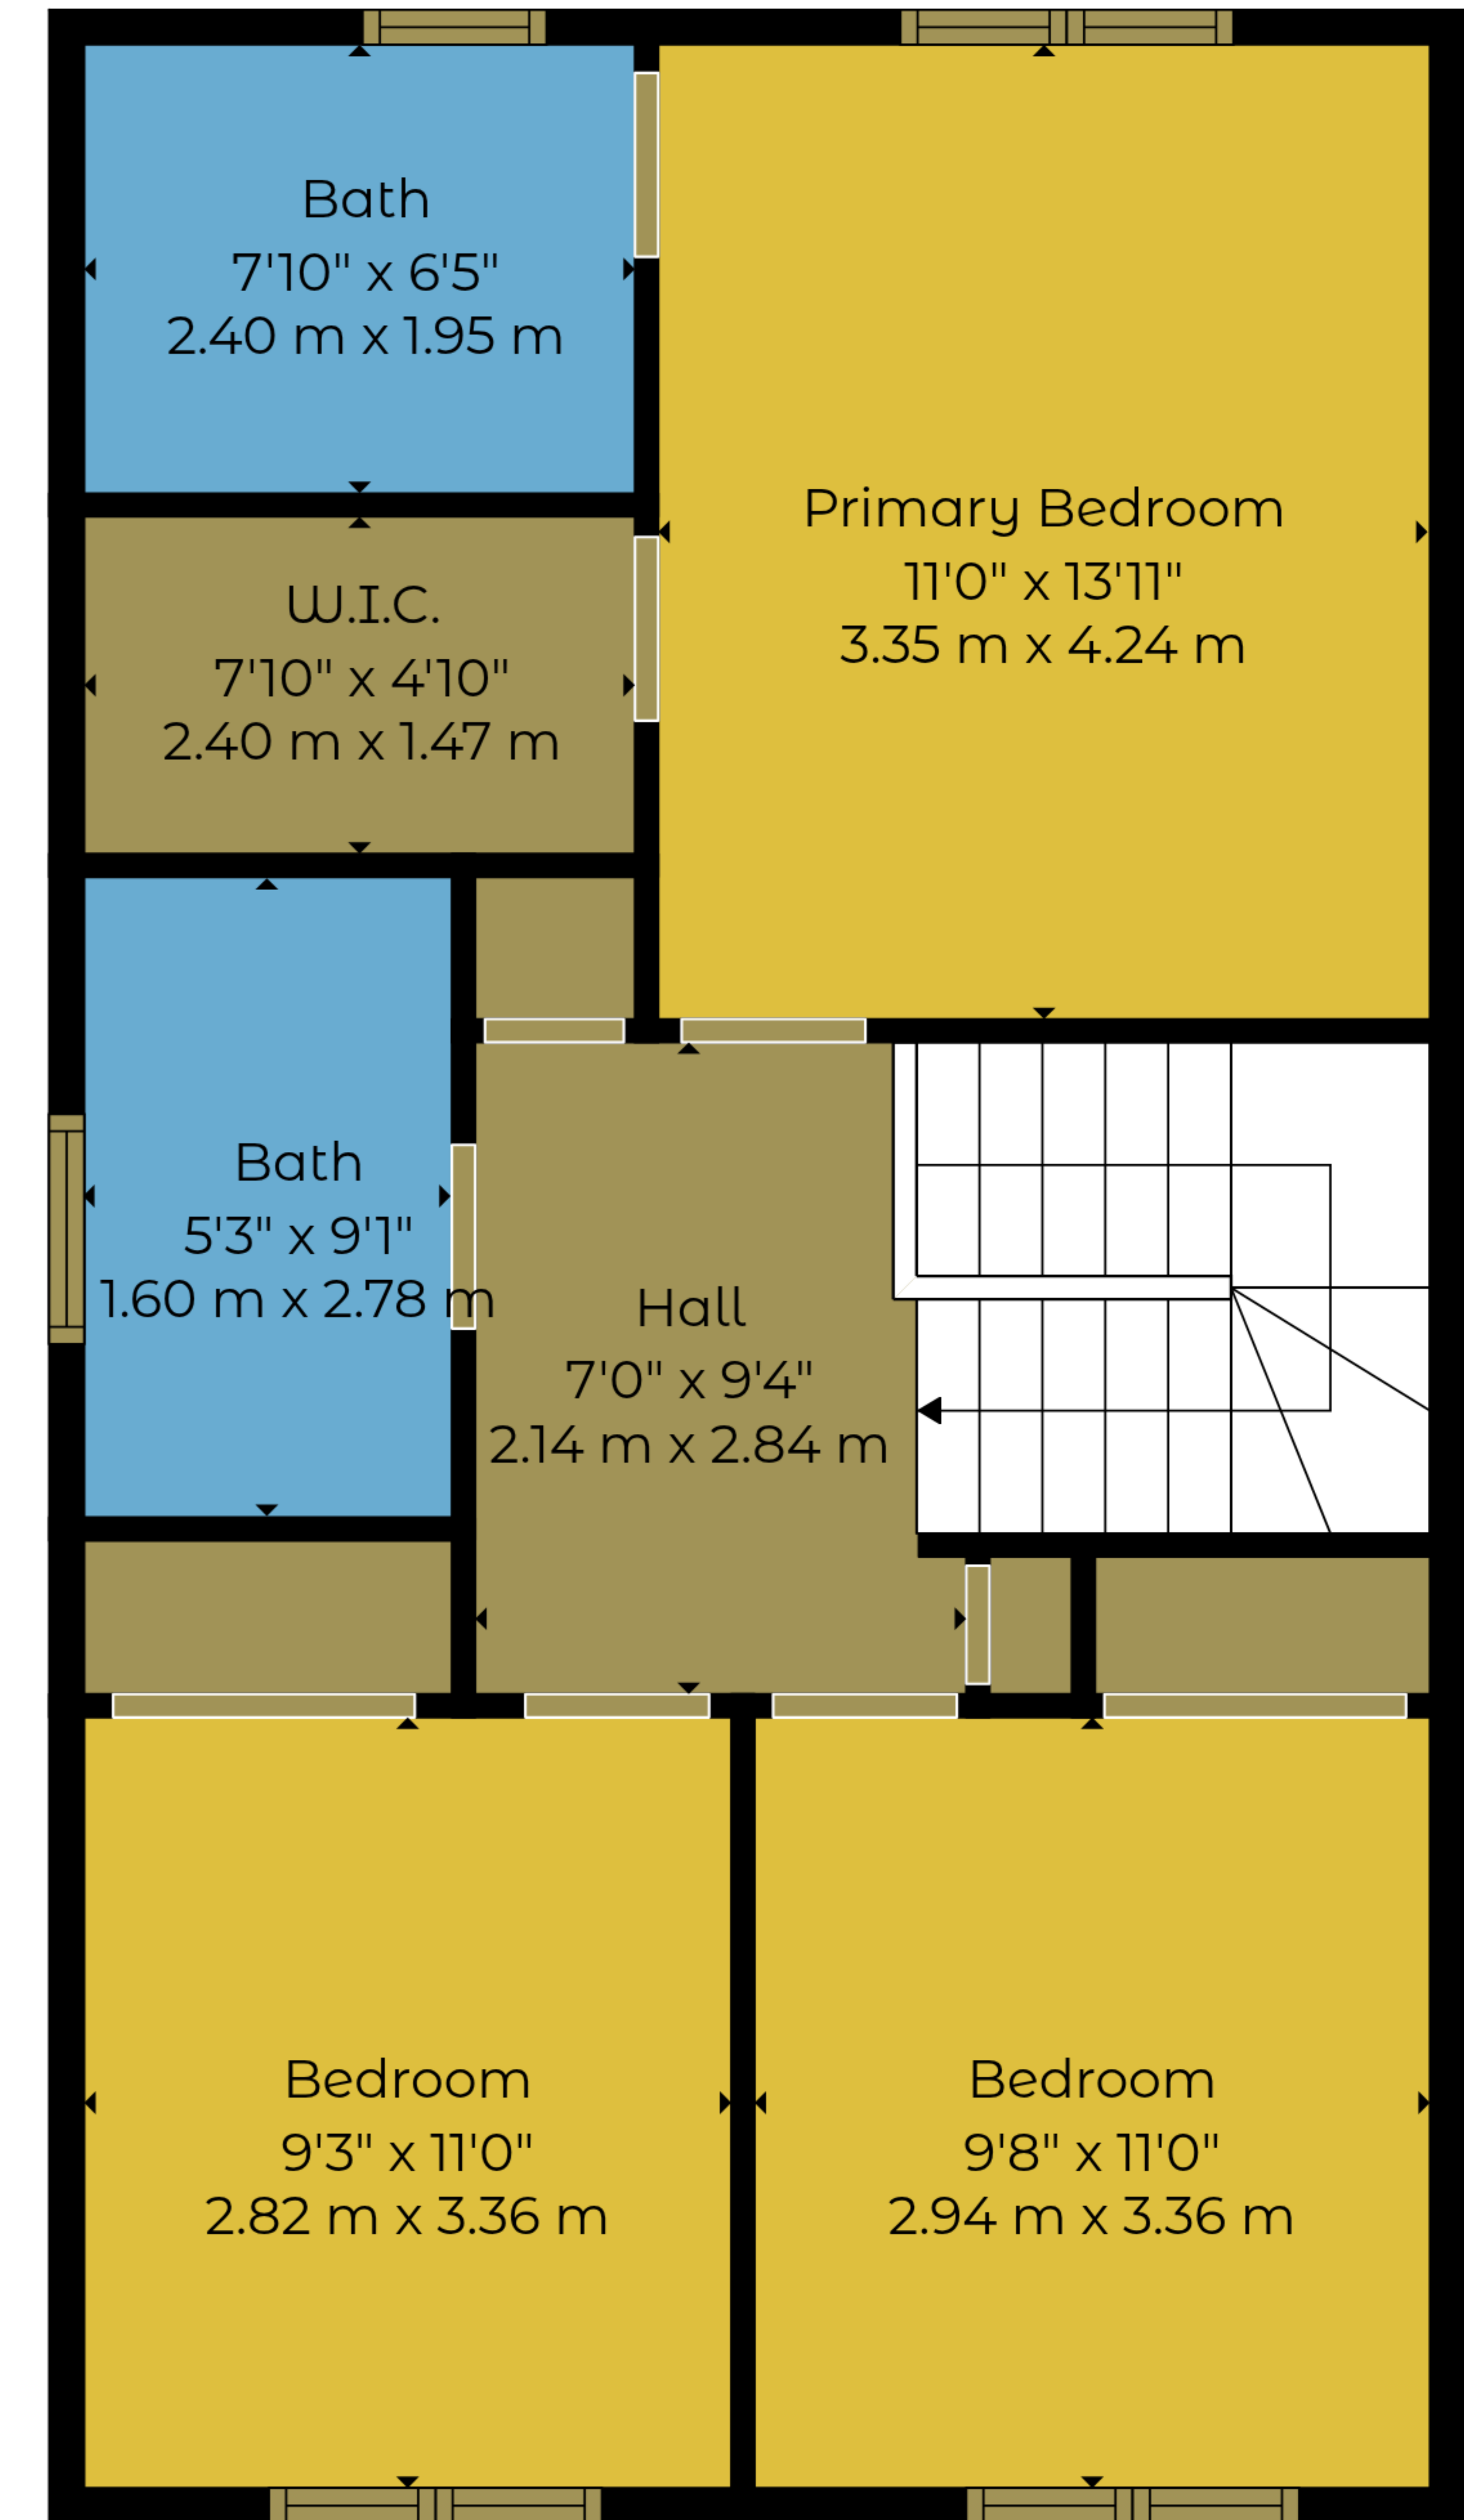

TOTAL: 1266 sq. ft, 117 m2

Basement: 0 sq. ft, 0 m2, 1st floor: 595 sq. ft, 55 m2, 2nd floor: 671 sq. ft, 62 m2
 EXCLUDED AREAS: STORAGE: 51 sq. ft, 5 m2, UNDEFINED: 21 sq. ft, 2 m2, BEDROOM: 150 sq. ft, 14 m2,
 UTILITY: 160 sq. ft, 15 m2, BASEMENT: 213 sq. ft, 20 m2, WALLS: 124 sq. ft, 12 m2

TOTAL: 1266 sq. ft, 117 m²

Basement: 0 sq. ft, 0 m², 1st floor: 595 sq. ft, 55 m², 2nd floor: 671 sq. ft, 62 m²
 EXCLUDED AREAS: STORAGE: 51 sq. ft, 5 m², UNDEFINED: 21 sq. ft, 2 m², BEDROOM: 150 sq. ft, 14 m²,
 UTILITY: 160 sq. ft, 15 m², BASEMENT: 213 sq. ft, 20 m², WALLS: 124 sq. ft, 12 m²

Basement

1st Floor

2nd Floor

TOTAL: 1266 sq. ft, 117 m2

Basement: 0 sq. ft, 0 m2, 1st floor: 595 sq. ft, 55 m2, 2nd floor: 671 sq. ft, 62 m2
 EXCLUDED AREAS: STORAGE: 51 sq. ft, 5 m2, UNDEFINED: 21 sq. ft, 2 m2, BEDROOM: 150 sq. ft, 14 m2,
 UTILITY: 160 sq. ft, 15 m2, BASEMENT: 213 sq. ft, 20 m2, WALLS: 124 sq. ft, 12 m2