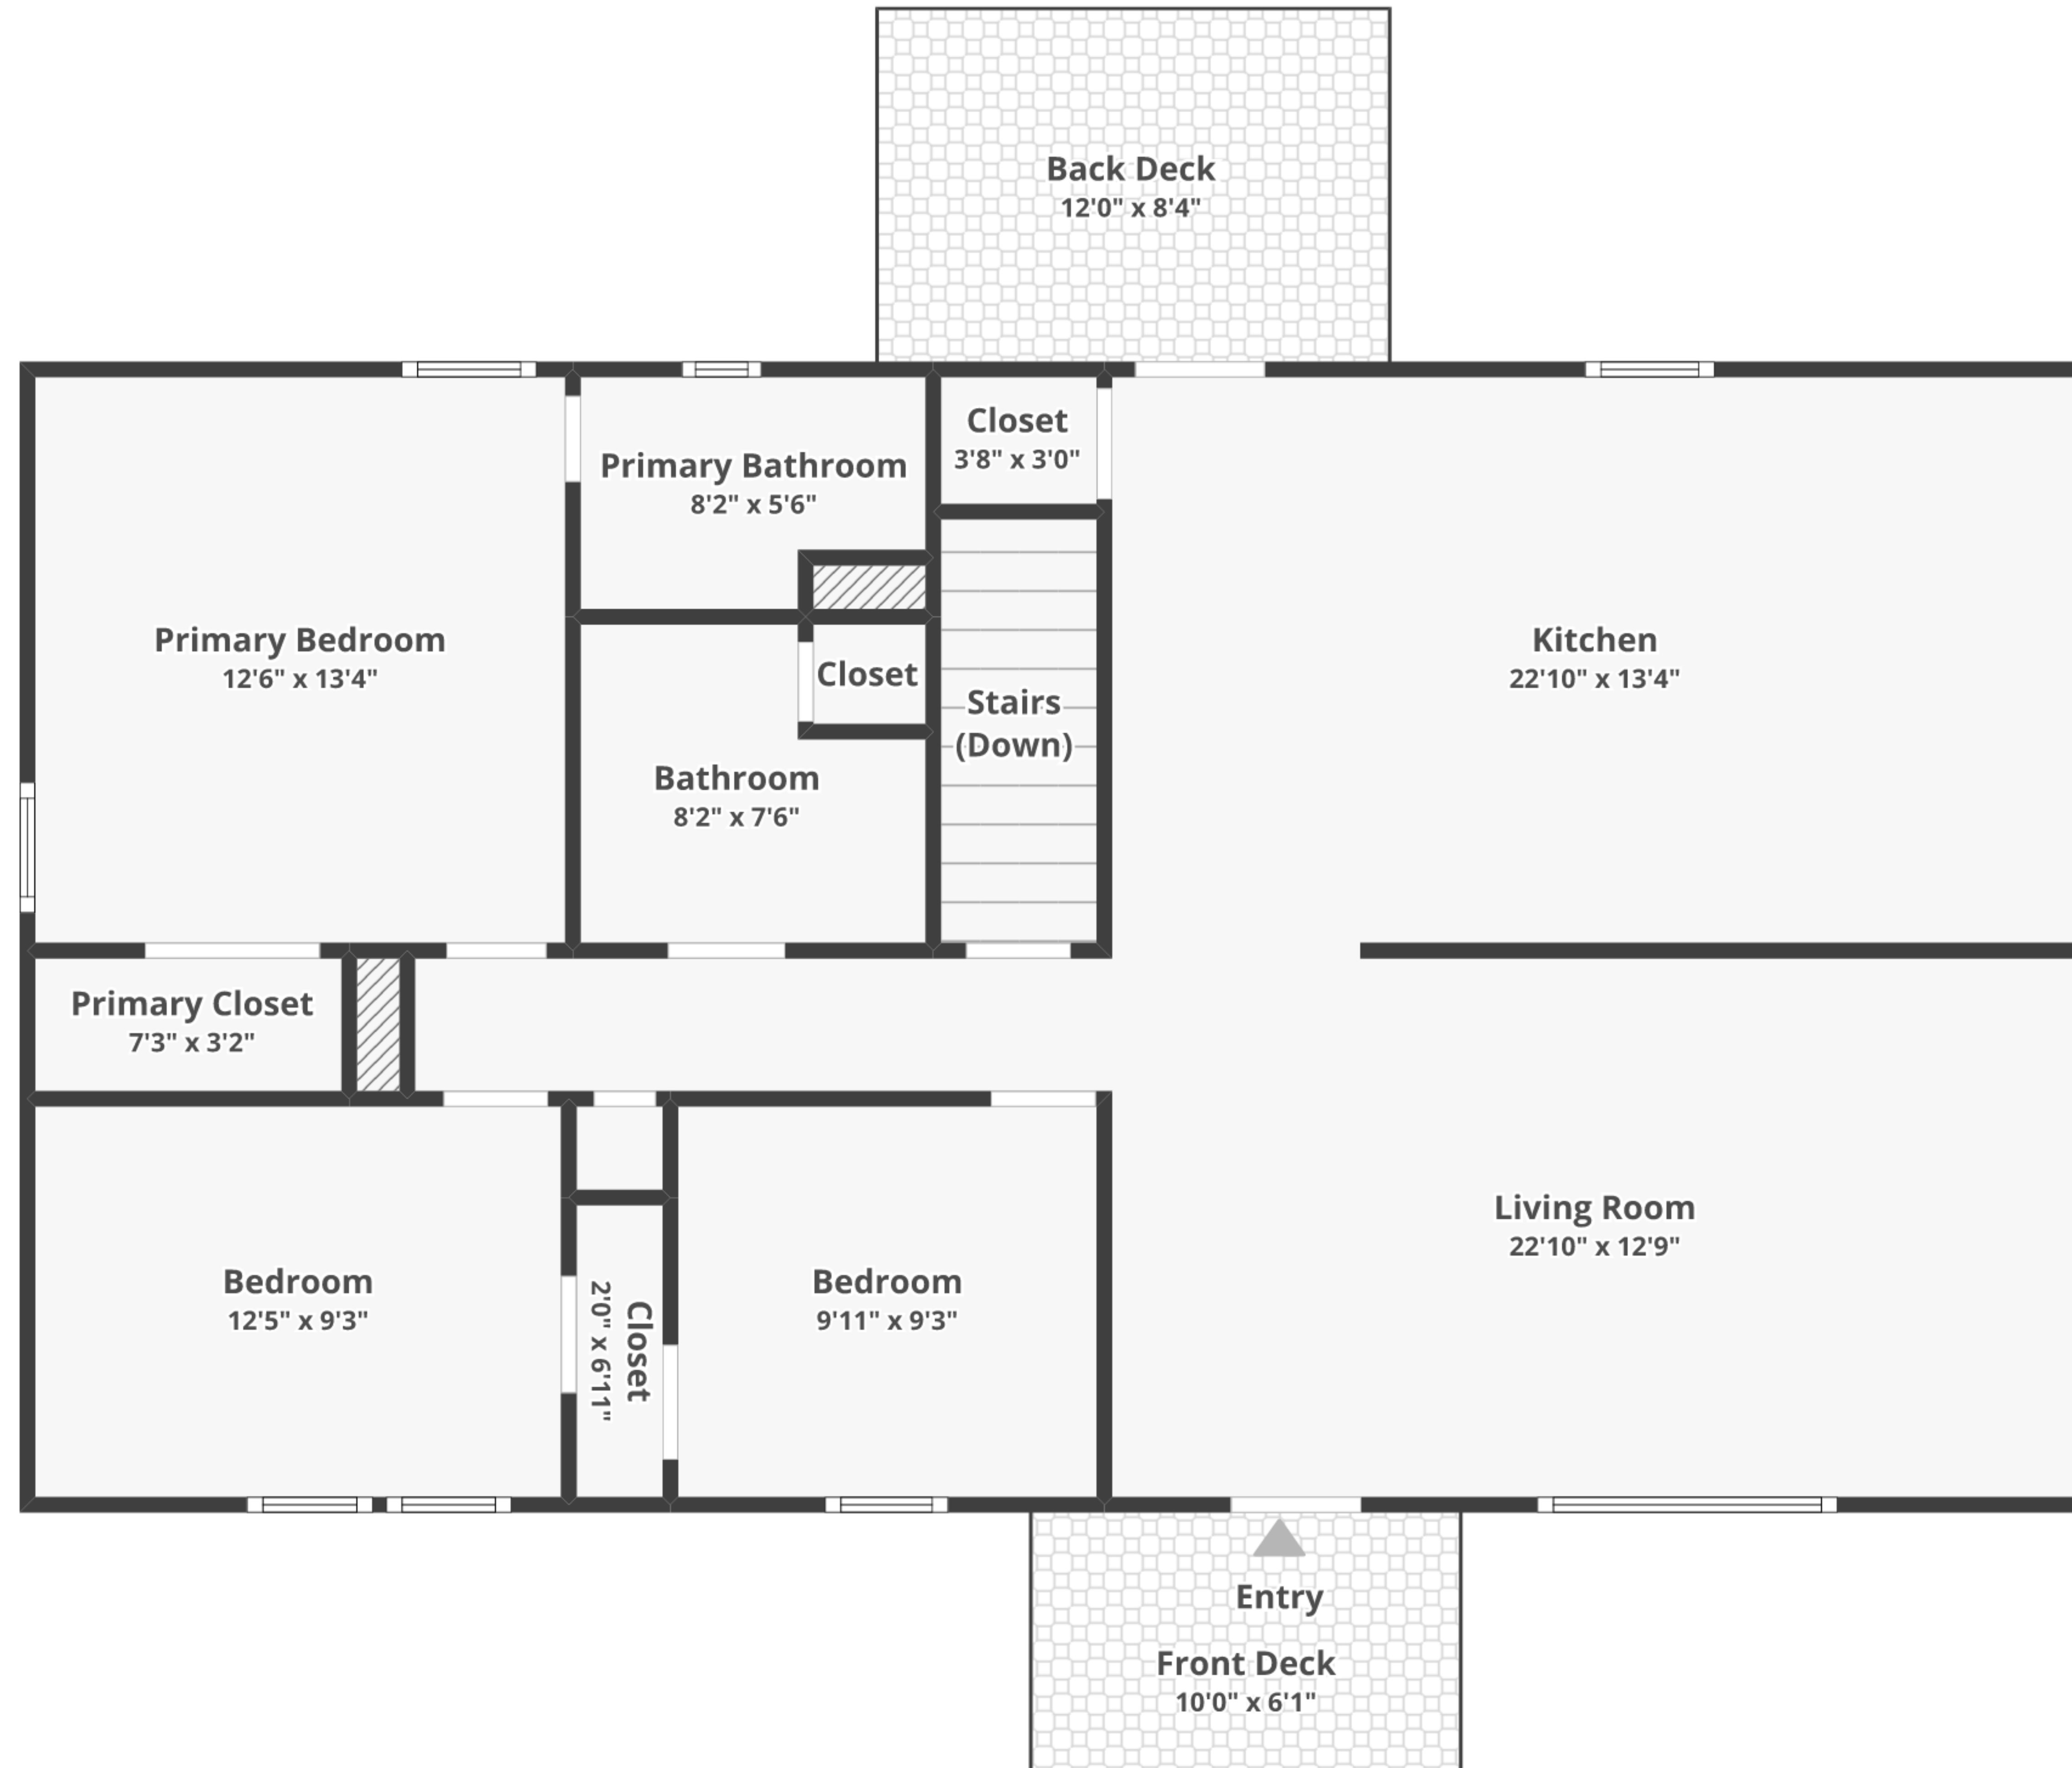

163 Swopes Valley Rd, Pine Grove, PA 17963

Total finished area: ~1,209.89 sq. ft.

Total unfinished area: ~595.18 sq. ft.

Floor 1

Finished area: ~1,209.89 sq. ft.

Unfinished area: ~5.81 sq. ft.